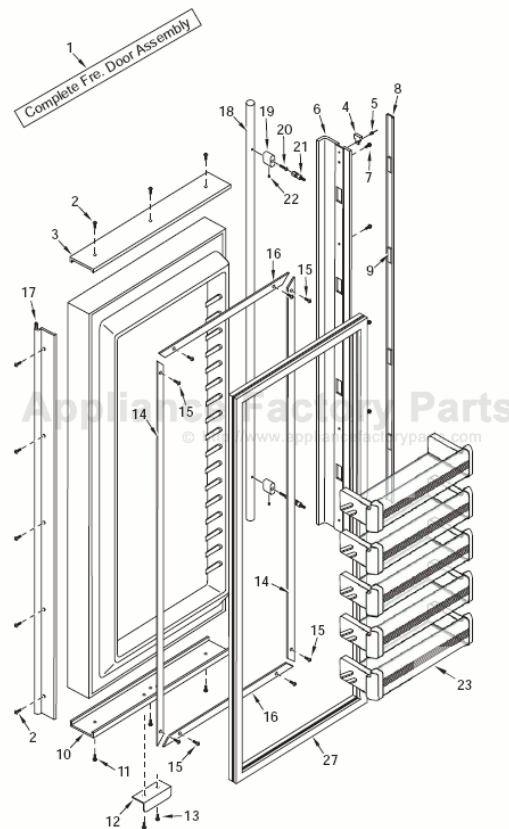

[Find Your SUBZERO Refrigerator Parts - Select From 117 Models](#)

----- Manual continues below -----