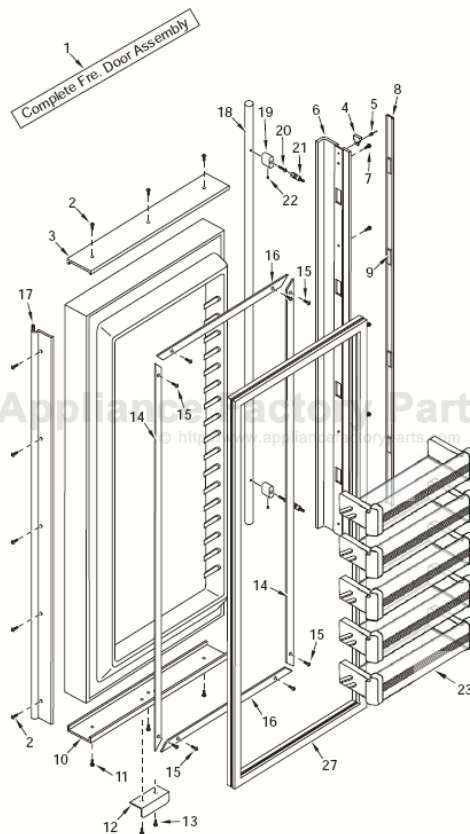

[Find Your SUBZERO Refrigerator Parts - Select From 117 Models](#)

----- Manual continues below -----