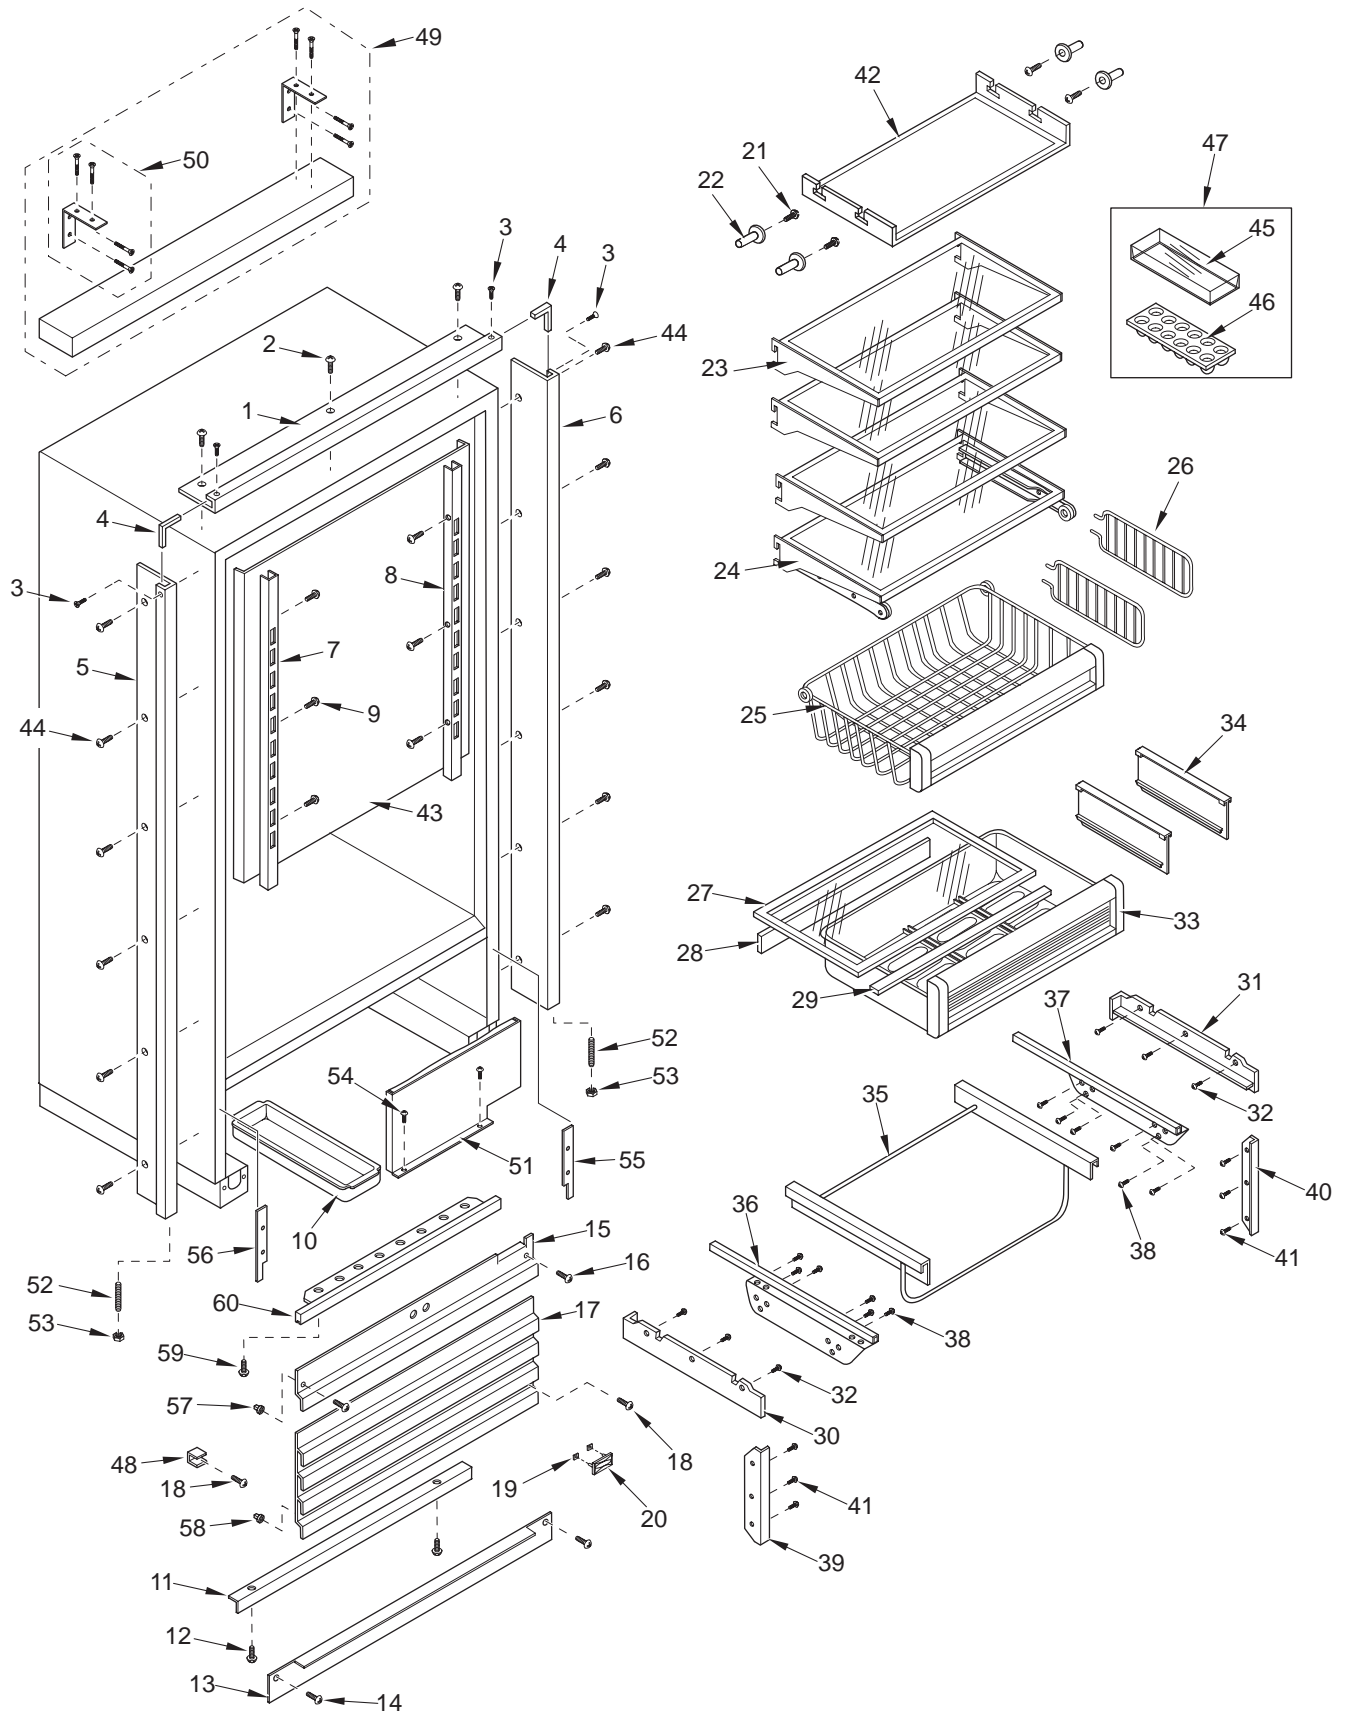

601R-3 COSMETIC VIEW

601R-3 MECHANICAL PARTS LIST