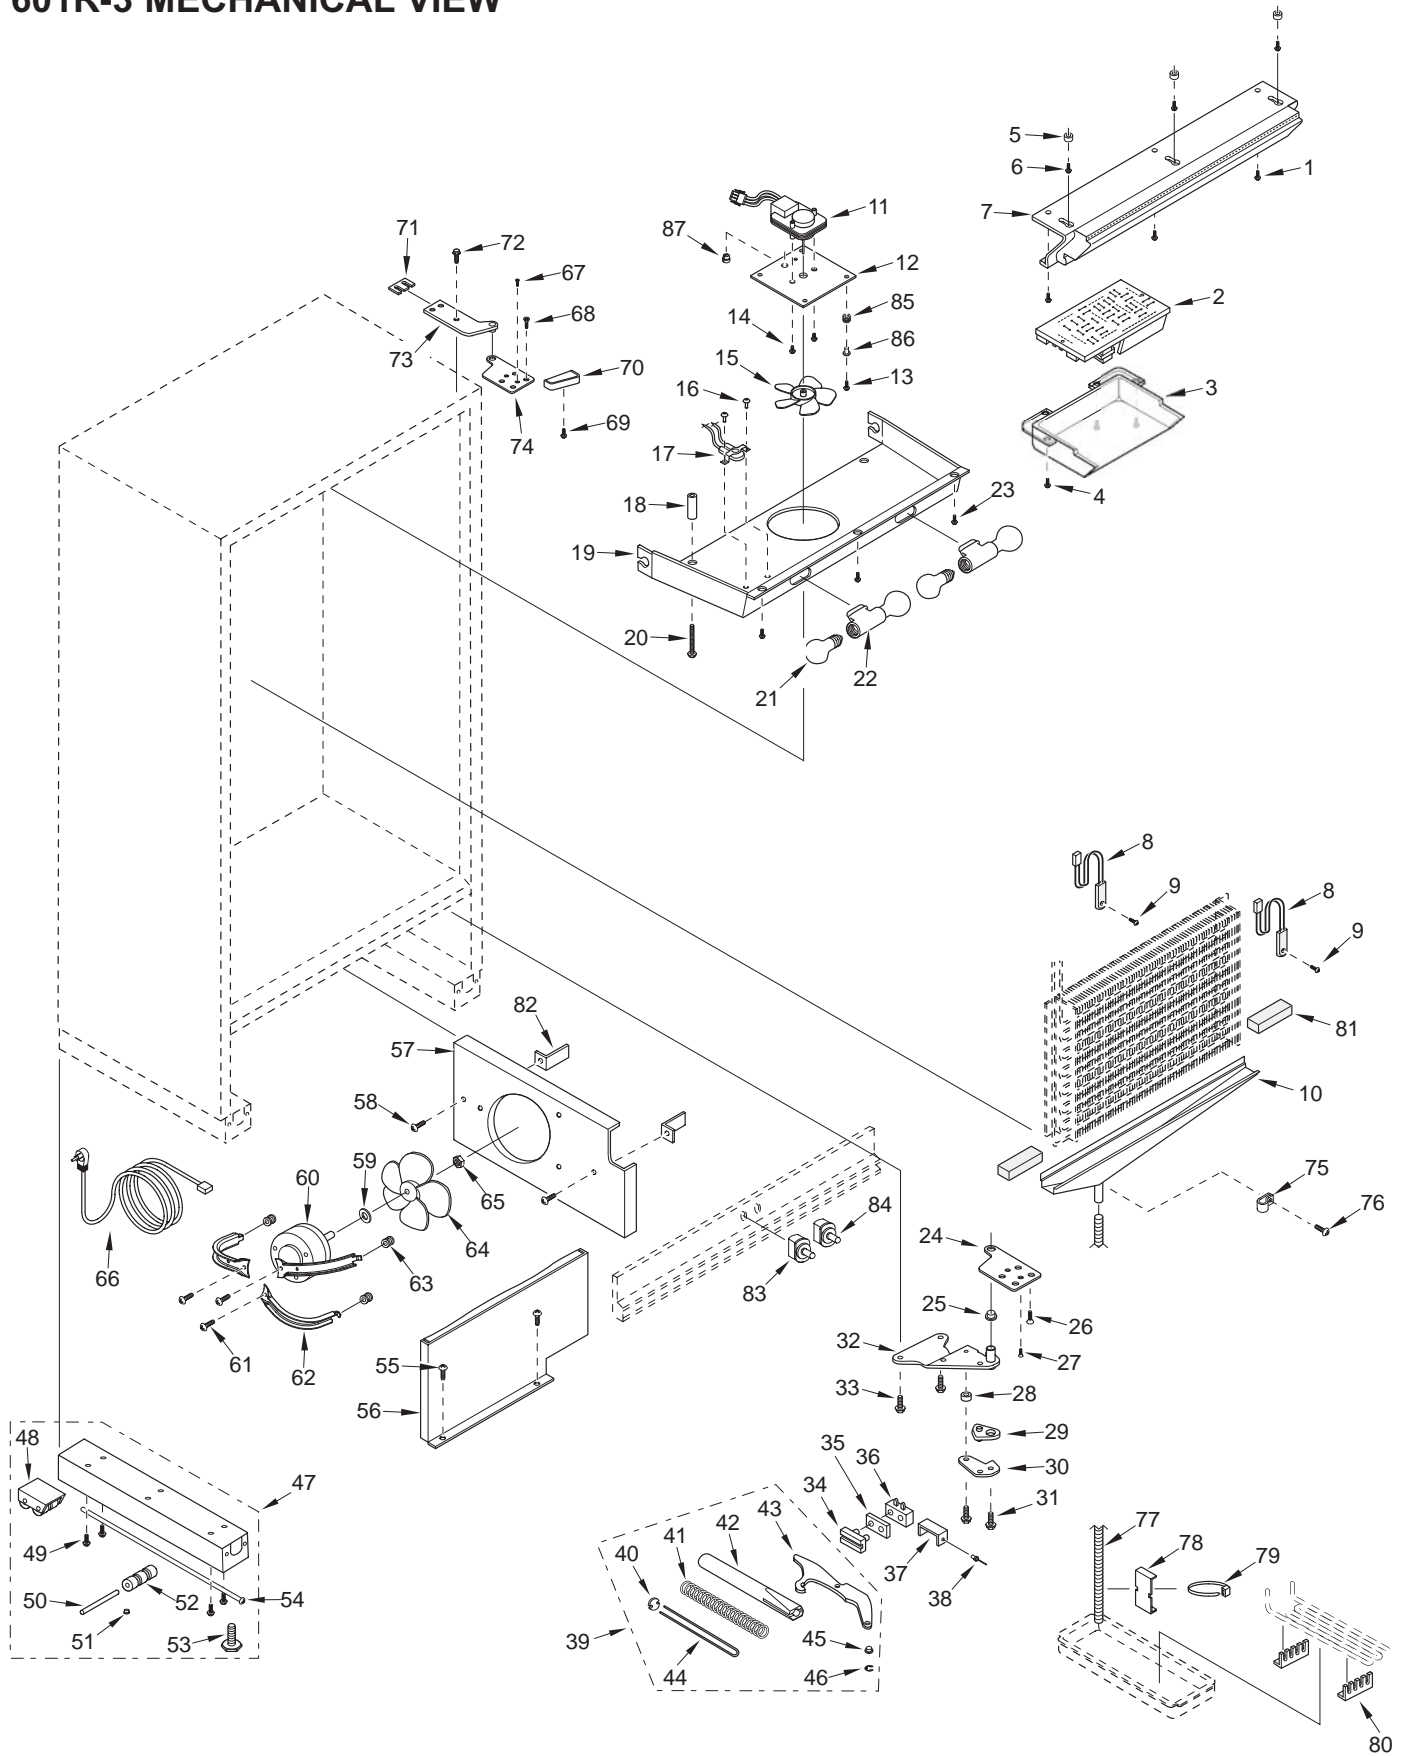

601R-3 MECHANICAL VIEW

601R-3 SEALED SYSTEM PARTS LIST

<u>Ref #</u>	<u>Part #</u>	<u>Description</u>
1	3130610	Evaporator, Ref
2	6201270	Screw, #8-18 x 5/8" PH PN SS-Gnd
3	7002014	Condenser
4	6110020	Bolt, #10-24 x 3/8" Truss HD
5	6150080	Nut-Flat, #10-24
6	3014230	Filter-Drier, High Side
7	6120170	Locking Cable Tie, Red, 11-1/2"
8	4251310	Heat Exchanger
9	4201880	Compressor, Refrig. (EMI30HER)
10	3112212	Electrical Assy, EMT30HSC Comp (For EMT30HSC Comp.)
	3111370	Relay, 1351400 (For EMI30HER Compressor)
	3111410	Overload, 4TM734LFB (For EMI30HER Compressor)
11	3112500	Capacitor, 12MF (For EMT30HSC Comp.)
12	3112270	Term Cvr Spring, DC51C
13	6200300	Screw, 5/16-18 x 1-1/2" Hex
14	6240050	Flat Washer, 5/16"
15	3150170	Rubber Grommet, Large, 15/16"
16	1801000	Nylon Compressor Mount, 7/16"
17	6160070	Sleeve, 5/16 x 7/16 x 7/8"
18	2600196	Drain Pan Heater Loop
19	3421430	Support, Pan Heater
20	3014100	Suction Line Drier (Service Only)