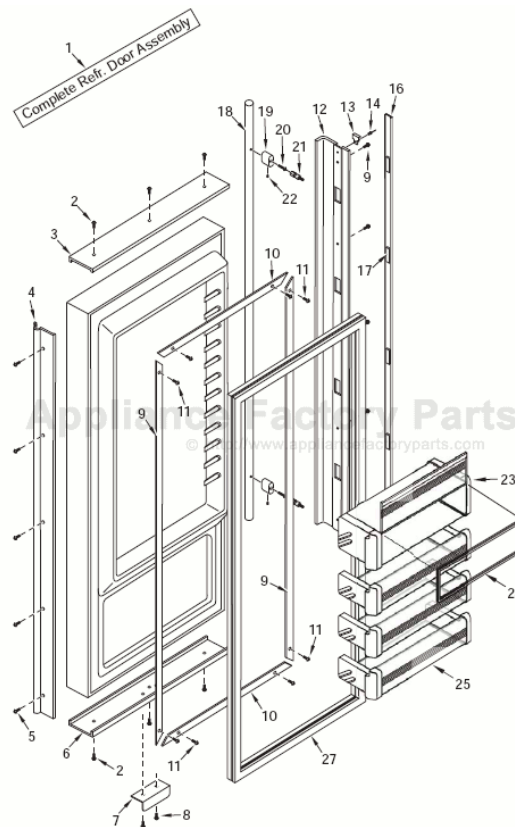

[Find Your SUBZERO Refrigerator Parts - Select From 117 Models](#)

----- Manual continues below -----