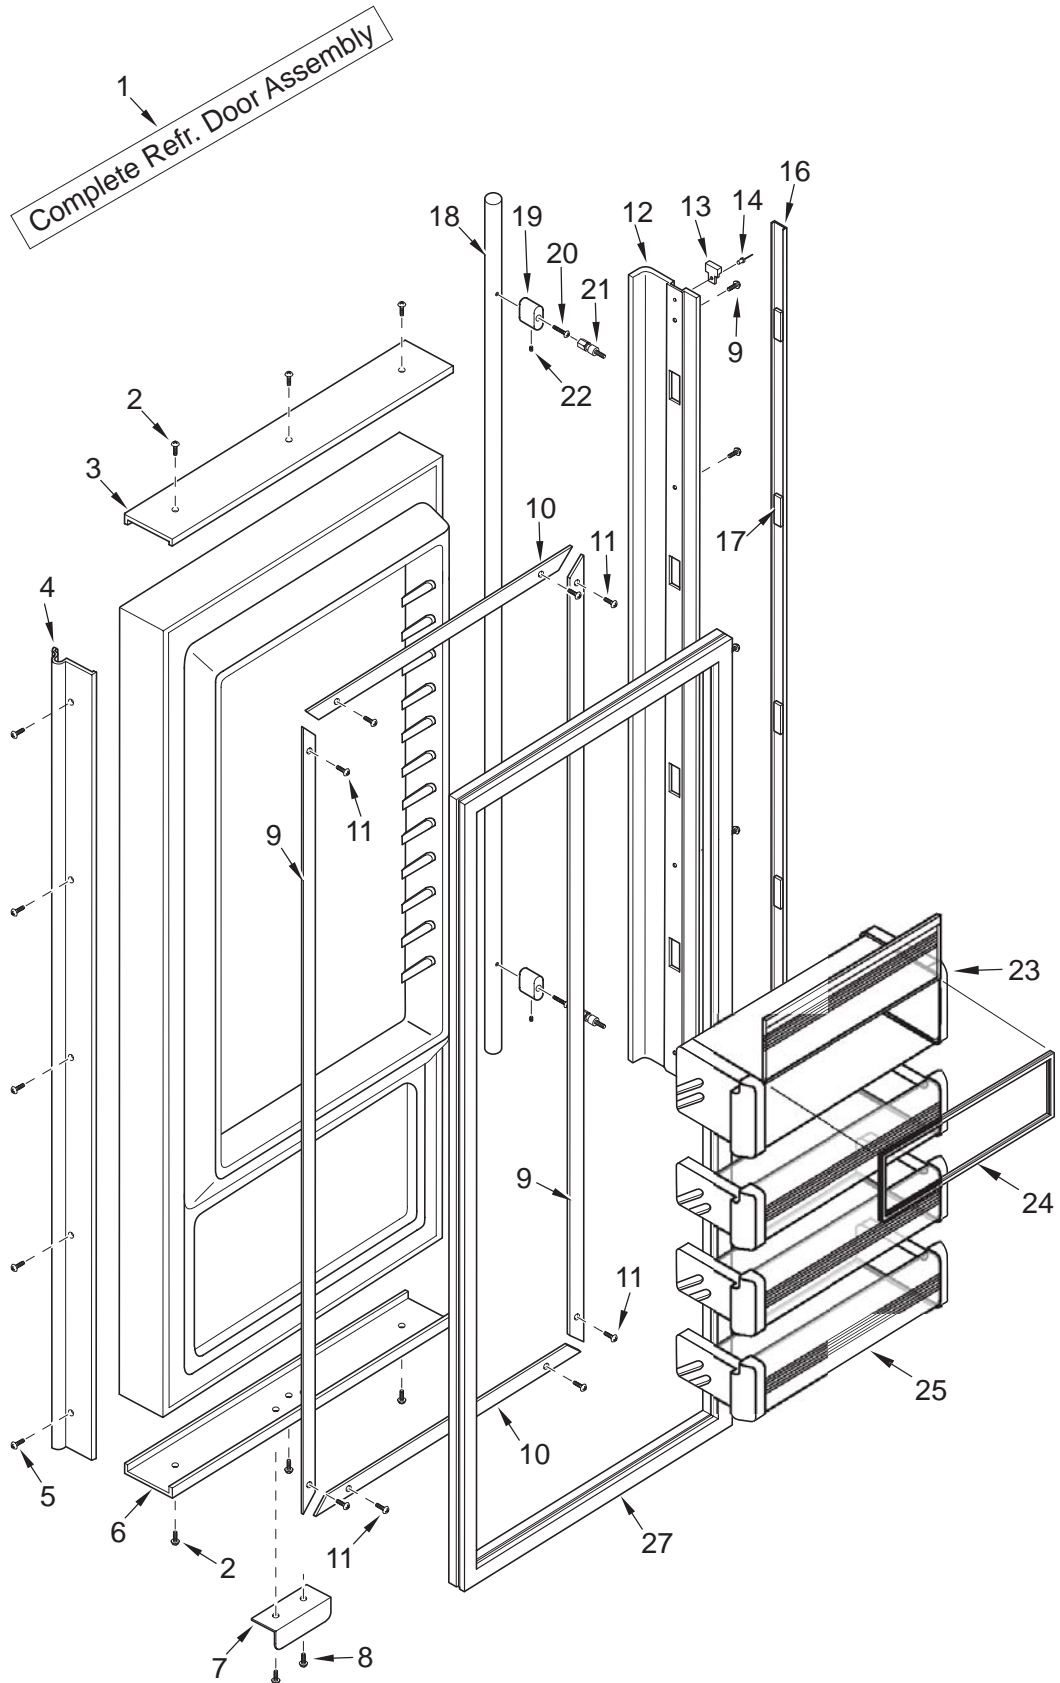

601R-3 DOOR PARTS LIST

<u>Ref #</u>	<u>Part #</u>	<u>Description</u>
1	4134353	Refrig. Door Assy, Frame/Overlay - RH
	4134354	Refrig. Door Assy, Frame/Overlay - LH
	4134503	Refrig. Door Assy, SS - RH
	4134504	Refrig. Door Assy, SS - LH
	4135663	Door Assy, SRVC, 601R-RH, B
	4135664	Door Assy, SRVC, 601R-LH, B
	4135863	Door Assy, SRVC, 601R-RH, P
	4135864	Door Assy, SRVC, 601R-LH, P
NOTE: Door Assy's do NOT incl. hinges, handle or switch depressor.		
2	6200720	Screw, #8-18 x 1/2 Ph Truss Hd
	6200721	Screw, #8-18X1/2 Ph Low Prfl, B
3	2230608	Door Trim, Top LH
	2230609	Door Trim, Top RH
4	3511310	Door Trim, Hinge Side - Mitered Corner
	3511410	Door Trim, Hinge Side - (SS Model)
	3512221	Trim, Door Hinge Side-Carbon
	3512222	Trim, Door Hinge Side-Platinum
5	6200720	Screw, #8-18 x 1/2 Ph Truss Hd
6	2230606	Door Trim, Bottom LH
	2230607	Door Trim, Bottom RH
7	0185180	Depressor, Door Switch-Silver
	3421990	Depressor, Switch (Black)
8	6201300	Tapping Screw, #8 x 1/2
9	3420250	Gasket Retainer, Side, 57.875
10	3420220	Gasket Retainer, 33.312"
11	6200410	Screw, #8 x 1/2 Slot Head Hex
12	4132230	Door Handle Assy (Framed)
	4132330	Handle-side Door Trim (Overlay)
13	3413340	Handle/Trim End Cap
14	6180160	Rivet, Open End Blind, 1/8 X 3/16
15	6201300	Tapping Screw, #8 x 1/2
16	4132370	Handle/Trim Molding Assy
17	3451140	Magnet, Trim Strip - 3"
18	4133690	Handle Assy, SS OBR Standoffs (Incl. Stand-offs)
	4133691	Handle Assy, OBR Standoff, B (Incl. Stand-offs)
	4133692	Handle Assy, OBR Standoff, P (Incl. Stand-offs)
19	3512150	Standoff, SS Oval, Door
	3512151	Standoff,Oval,B
	3512152	Standoff,Oval,P
20	6110540	Bolt, #10-24 x 1/2 Flat Socket HD
21	3511520	Handle Mounting Stud
22	6110730	Set Screw #10-32 x 1/4 SS Cone
23	4330490	Dairy Compartment Assy (Incl Gasket)
24	3211820	Dairy Compartment Gasket
25	4330480	Door Shelf Assy
26	4330530	Gallon Door Shelf Assy (Sales Acc.)
27	3212100	Door Gasket

601R-3 DOOR VIEW