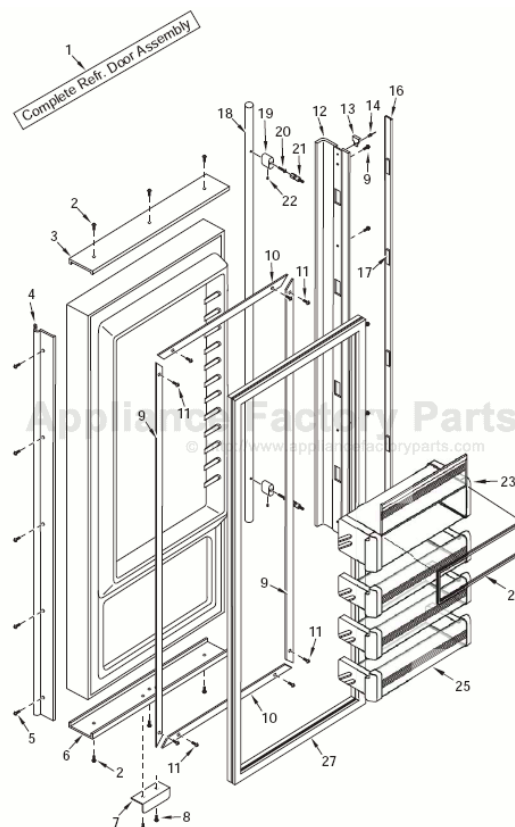

[Find Your SUBZERO Refrigerator Parts - Select From 117 Models](#)

----- Manual continues below -----