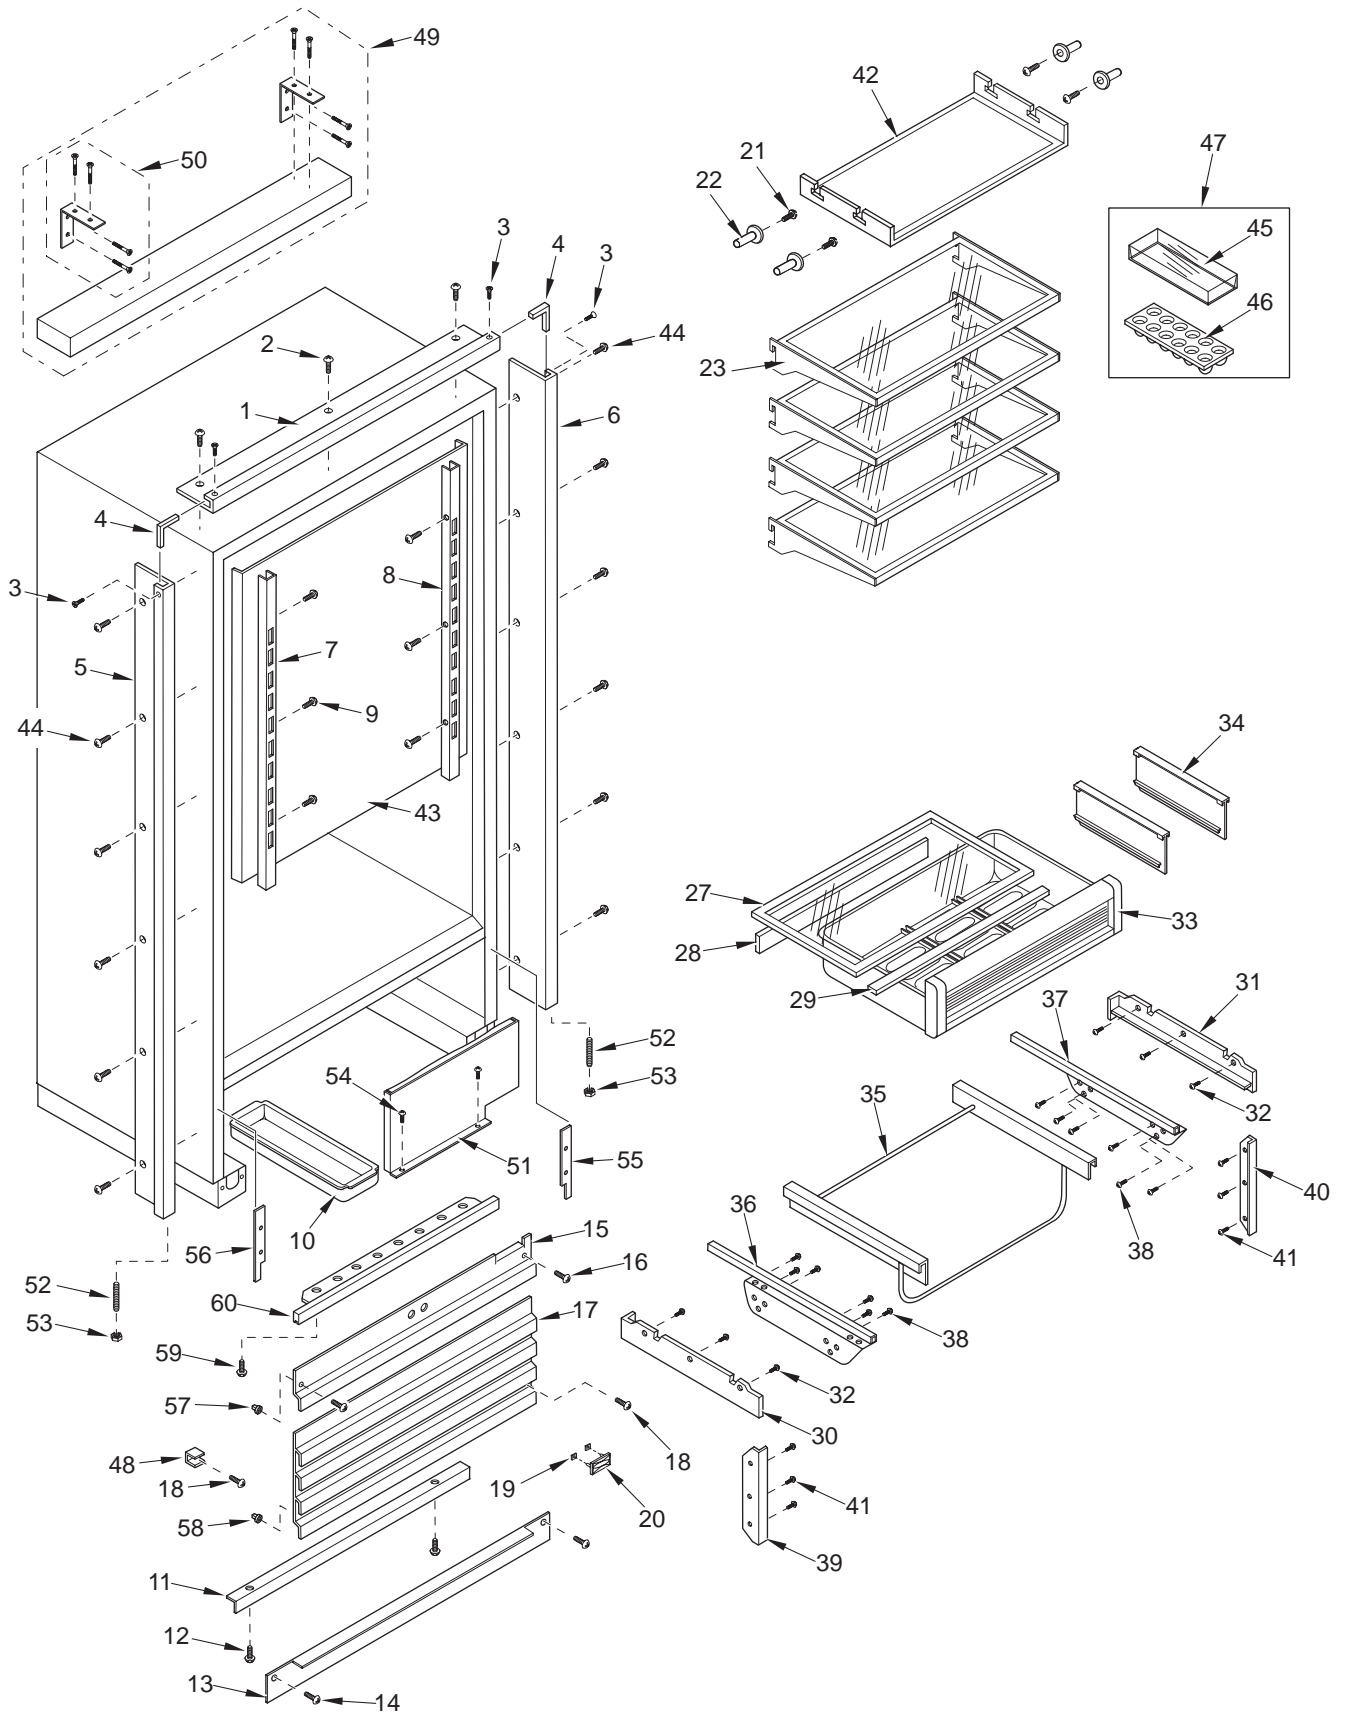

601RG-2 COSMETIC VIEW

601RG-2 MECHANICAL PARTS LIST