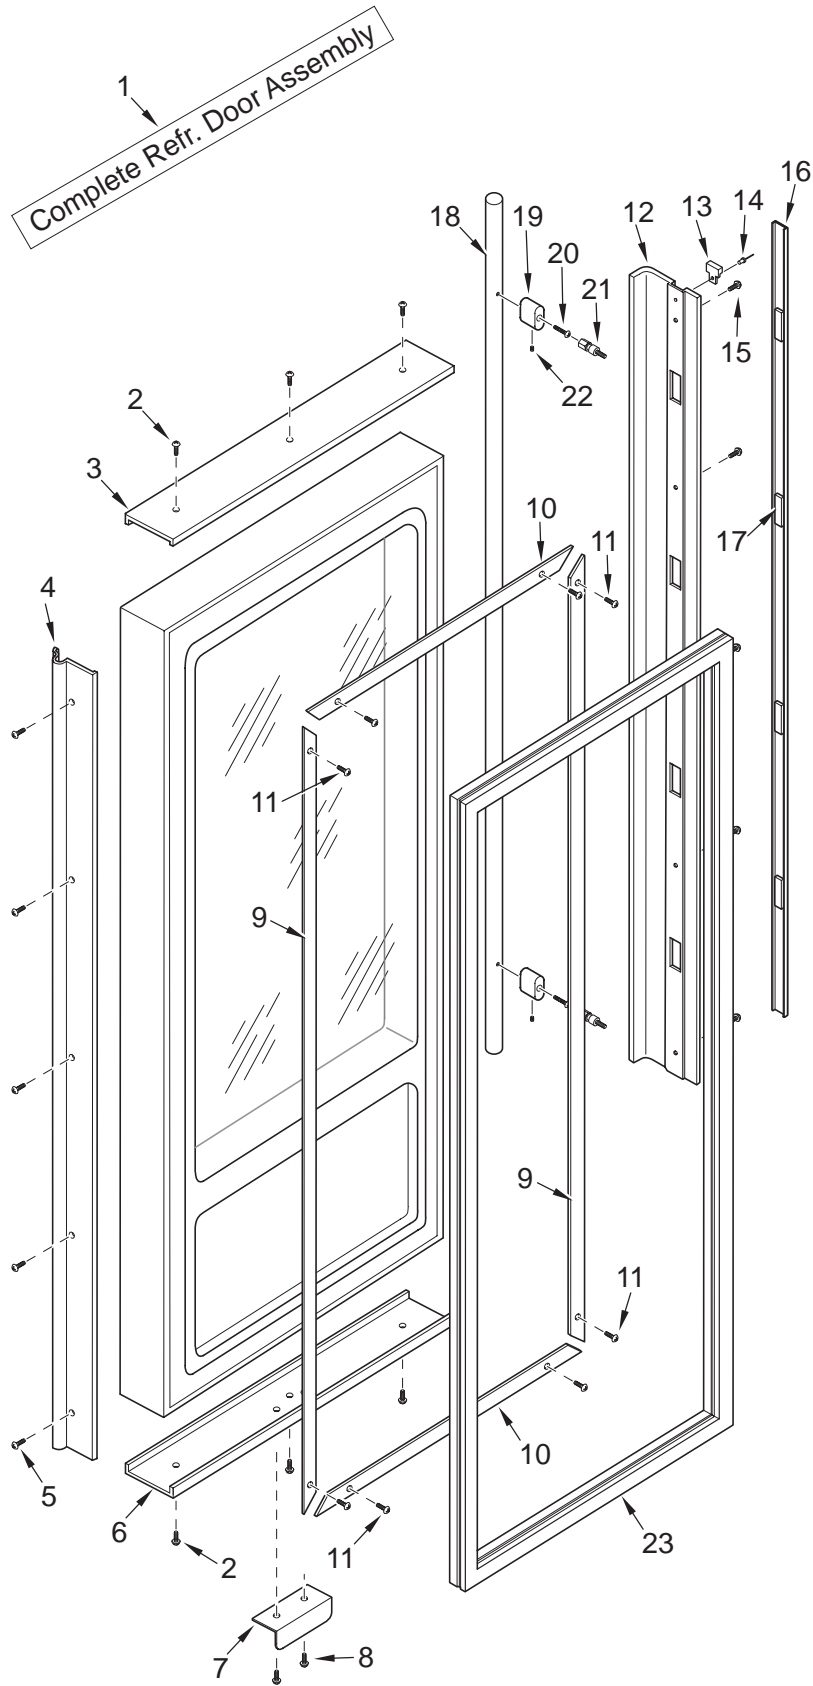

601RG-2 DOOR VIEW