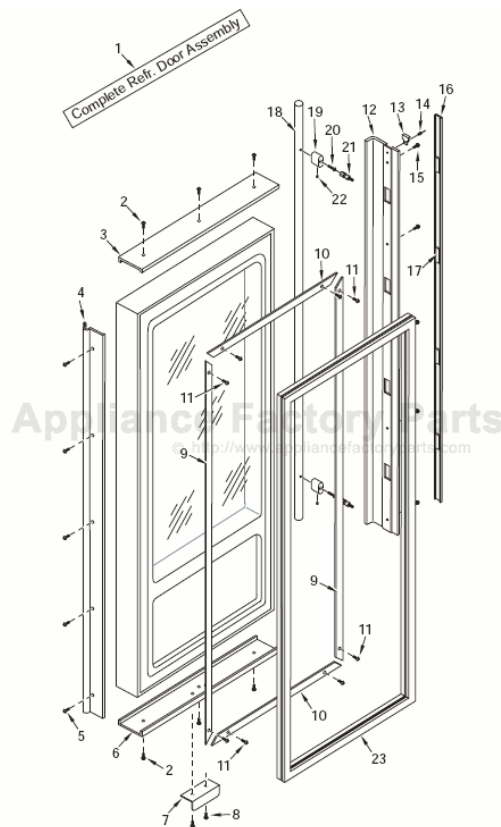

[Find Your SUBZERO Refrigerator Parts - Select From 117 Models](#)

----- Manual continues below -----