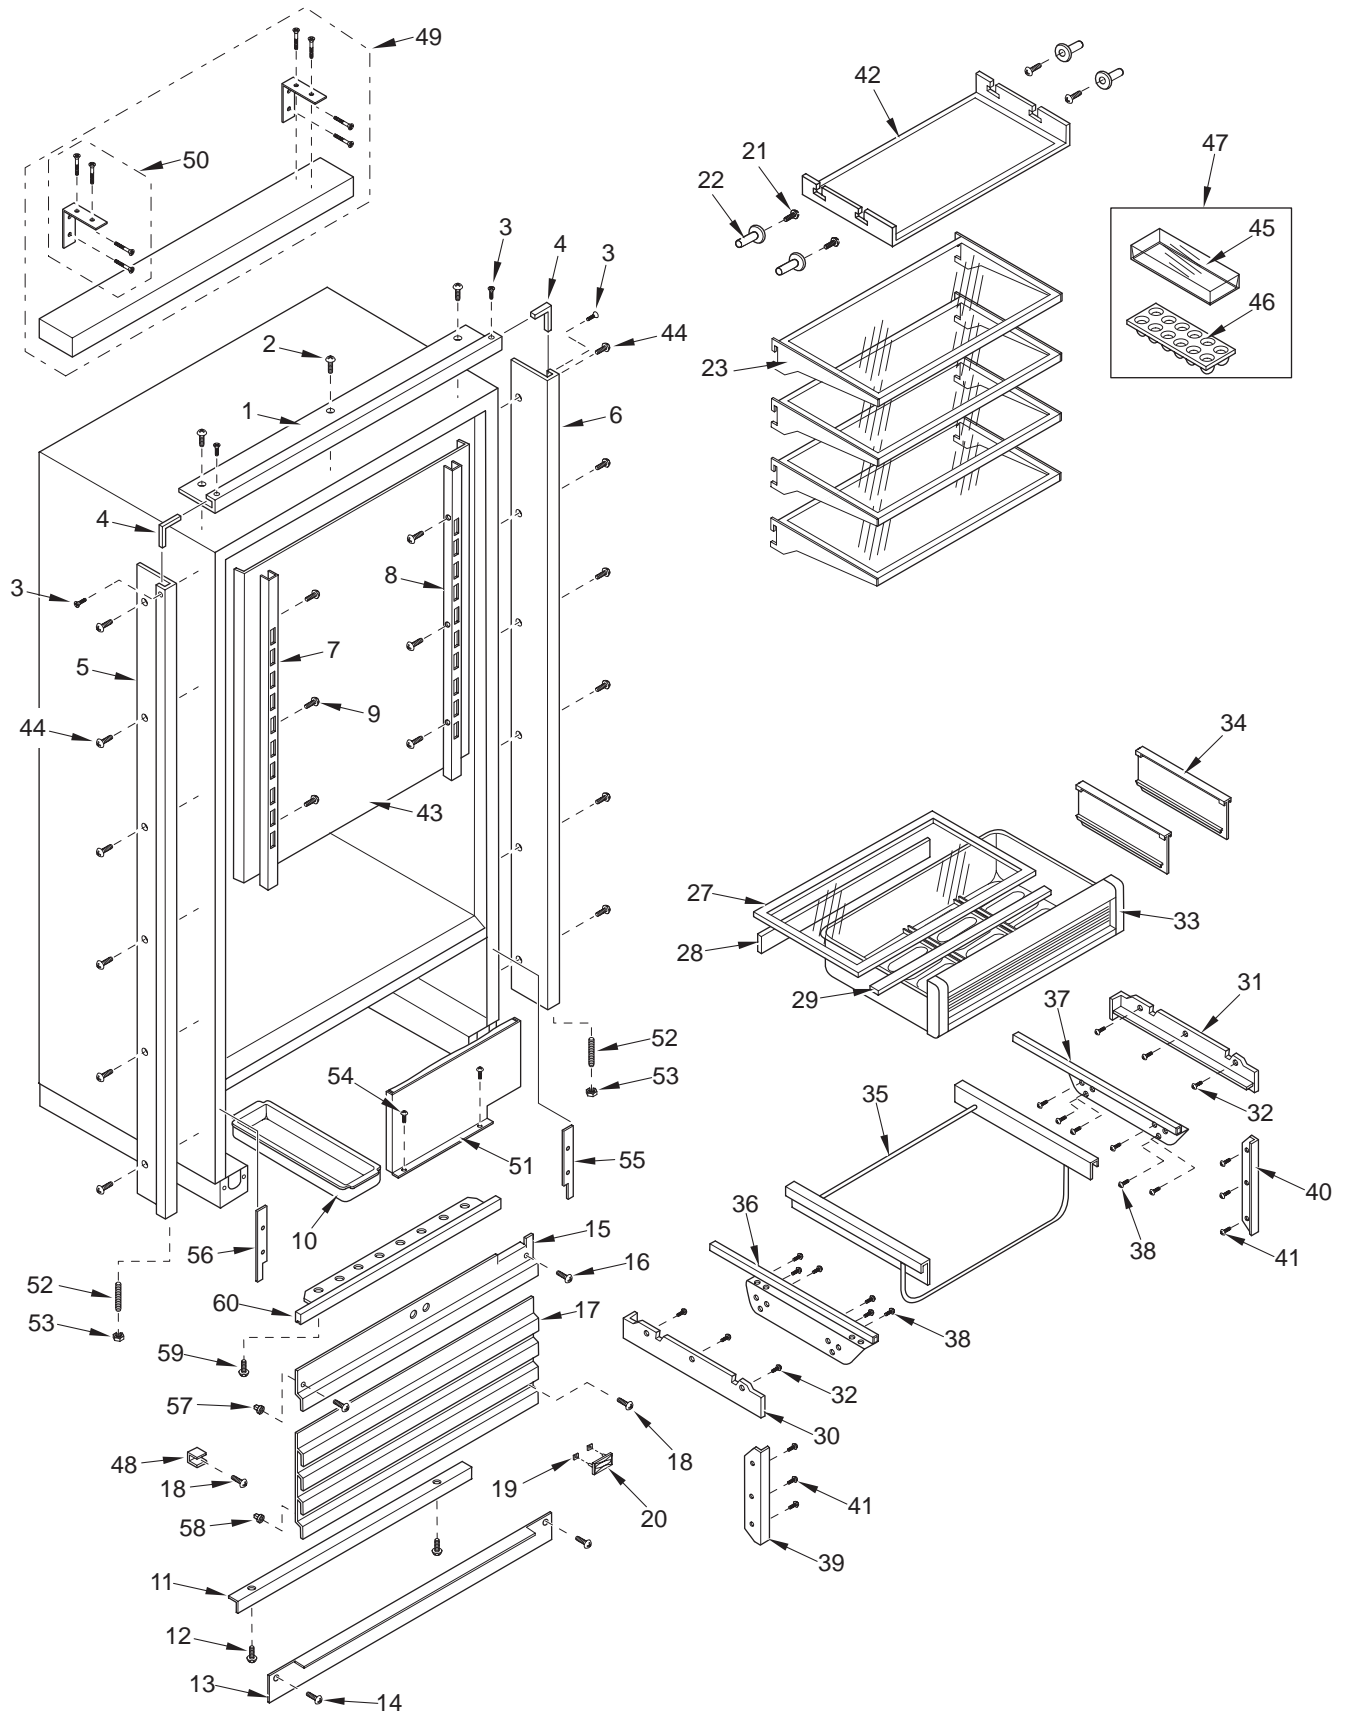

601RG-3 COSMETIC VIEW

601RG-3 MECHANICAL PARTS LIST