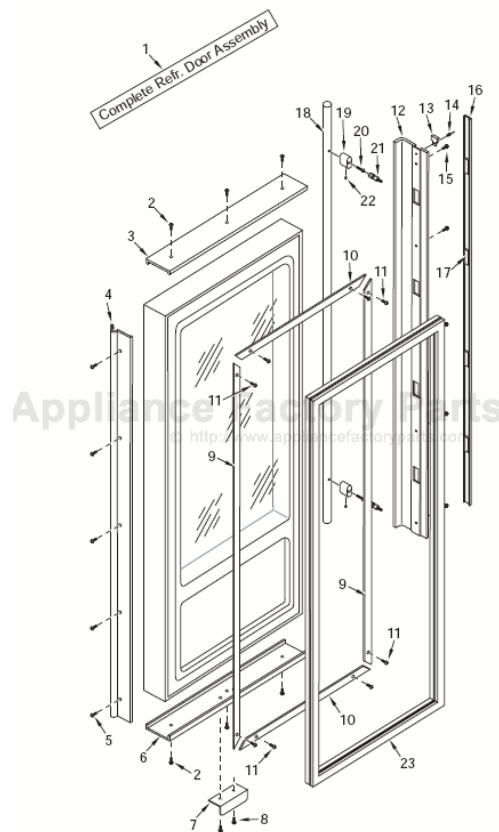

[Find Your SUBZERO Refrigerator Parts - Select From 117 Models](#)

----- Manual continues below -----