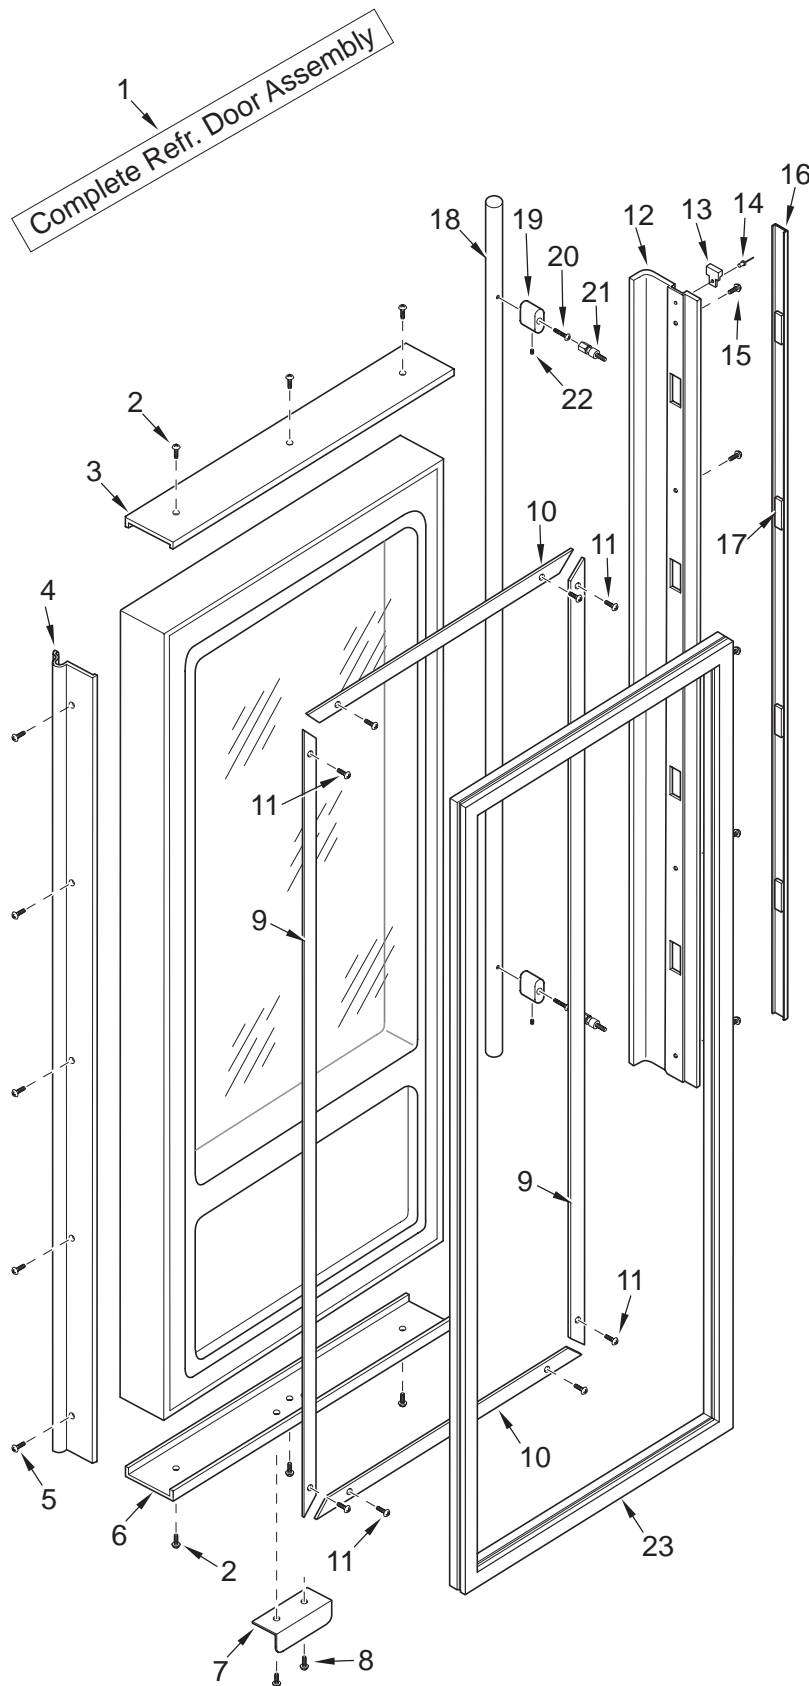

601RG-3 DOOR VIEW