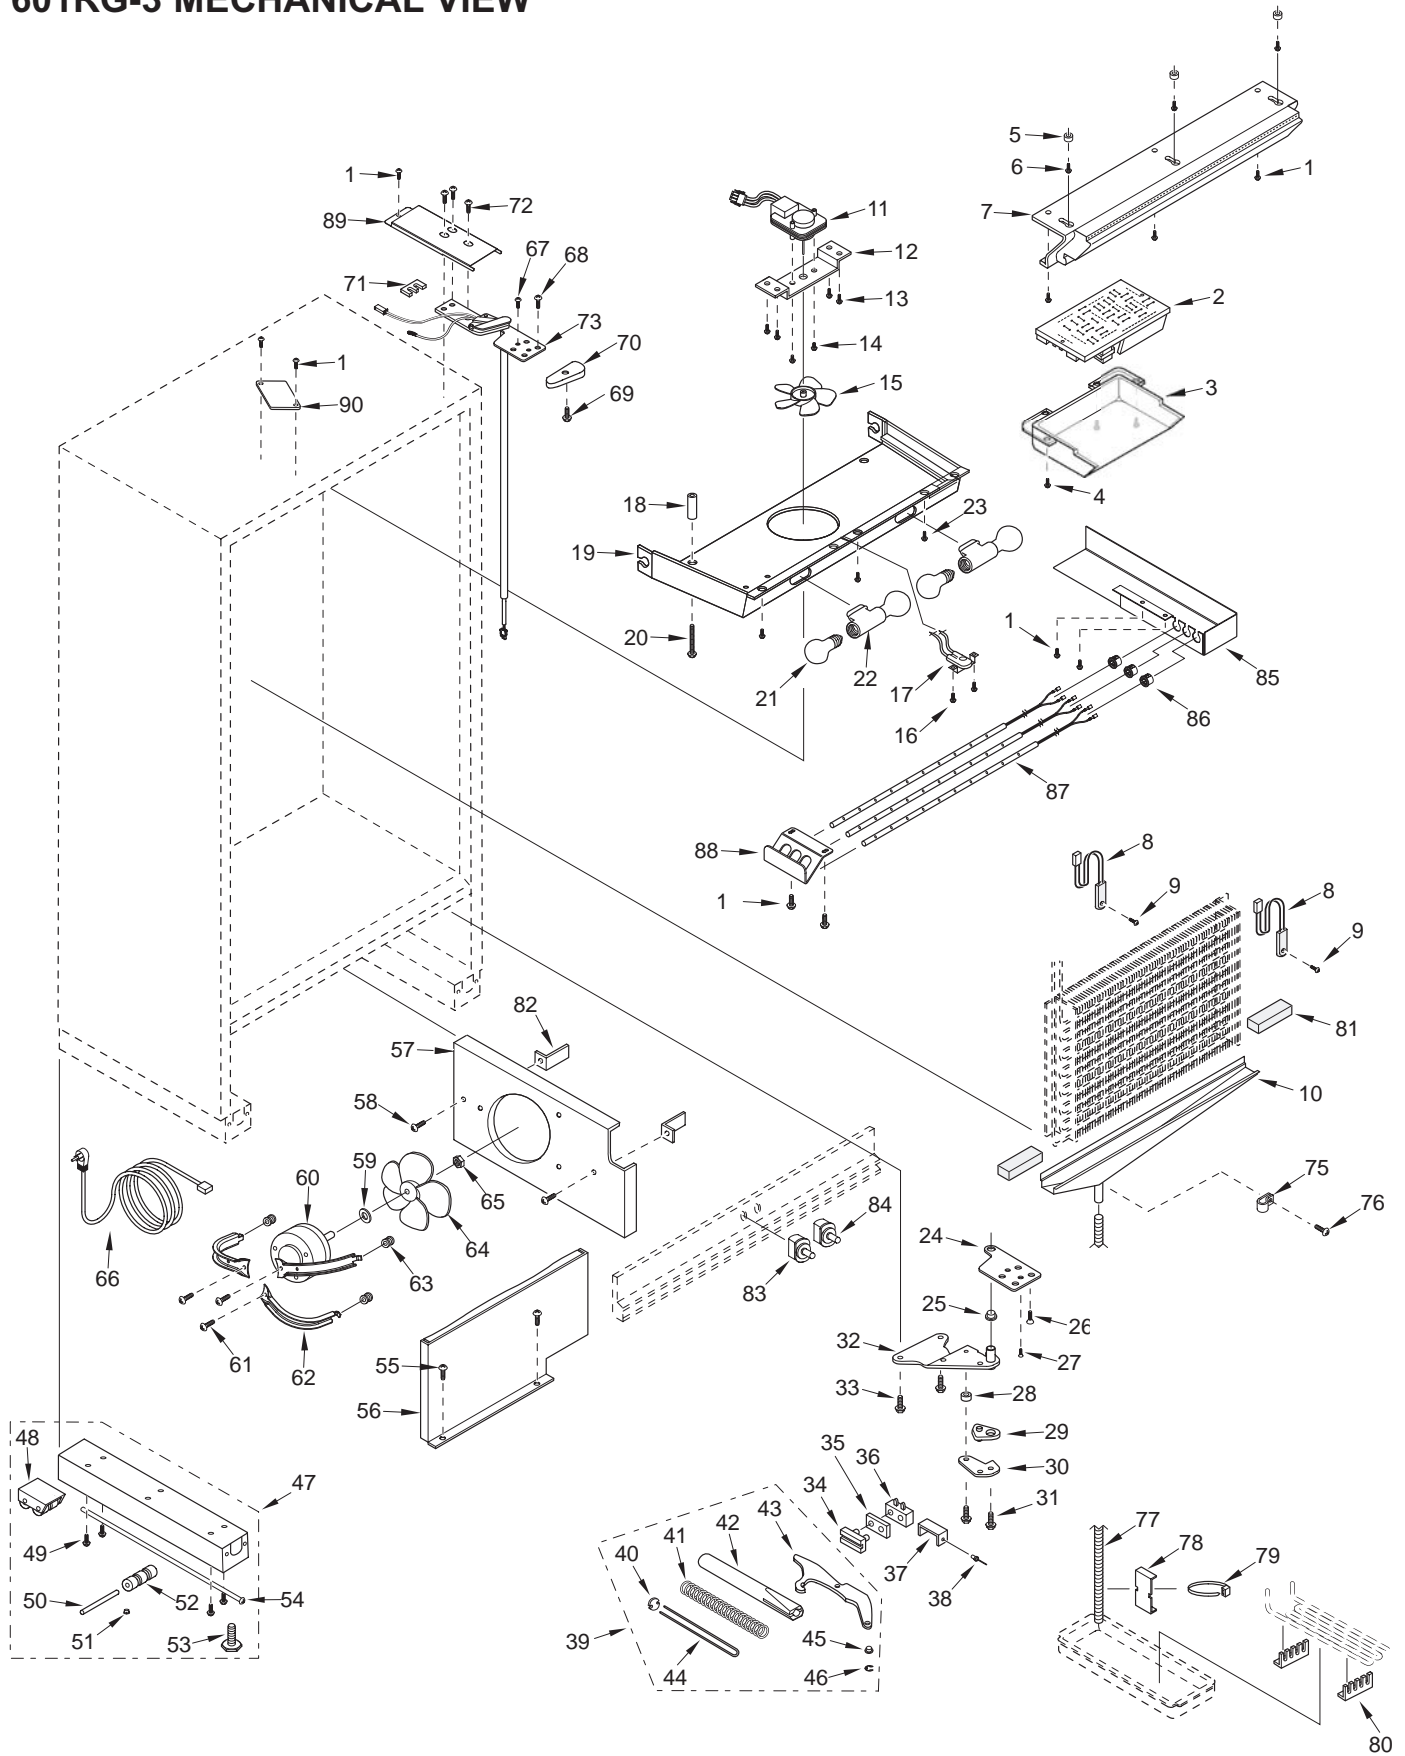

601RG-3 MECHANICAL VIEW

601RG-3 SEALED SYSTEM PARTS LIST

<u>Ref #</u>	<u>Part #</u>	<u>Description</u>
1	3130610	Evaporator, Ref
2	6201270	Screw, #8-18 x 5/8" PH PN SS-Gnd
3	7002014	Condenser
4	6110020	Bolt, #10-24 x 3/8" Truss HD
5	6150080	Nut-Flat, #10-24
6	3014230	Filter-Drier, High Side
7	6120170	Locking Cable Tie, Red, 11-1/2"
8	4251310	Heat Exchanger
9	4201880	Compressor, Refrig. (EMI30HER)
10	3112212	Electrical Assy, EMT30HSC Comp (For EMT30HSC Comp.)
	3111370	Relay, 1351400 (For EMI30HER Compressor)
	3111410	Overload, 4TM734LFB (For EMI30HER Compressor)
11	3112500	Capacitor, 12MF (For EMT30HSC Comp.)
12	3112270	Term Cvr Spring, DC51C
13	6200300	Screw, 5/16-18 x 1-1/2" Hex
14	6240050	Flat Washer, 5/16"
15	3150170	Rubber Grommet, Large, 15/16"
16	1801000	Nylon Compressor Mount, 7/16"
17	6160070	Sleeve, 5/16 x 7/16 x 7/8"
18	2600196	Drain Pan Heater Loop
19	3421430	Support, Pan Heater
20	3014100	Suction Line Drier (Service Only)