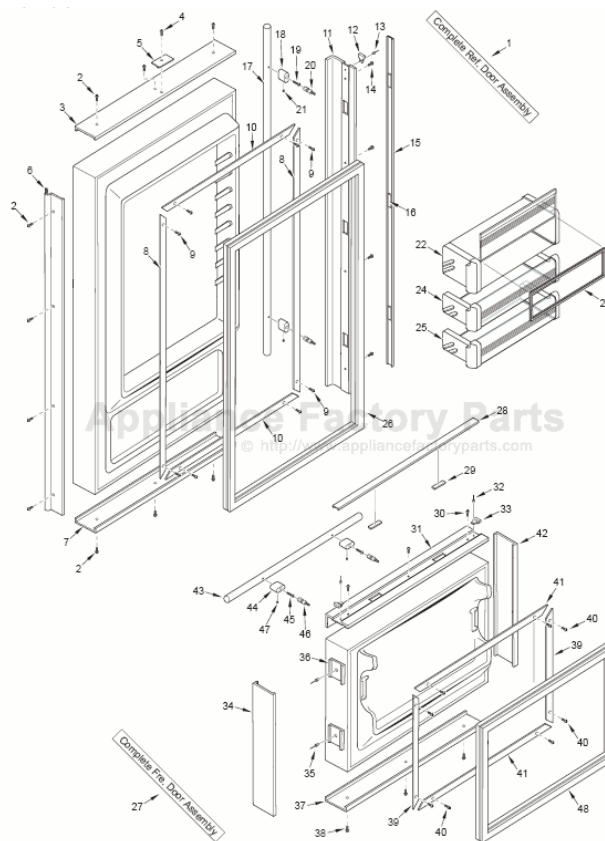

[Find Your SUBZERO Refrigerator Parts - Select From 117 Models](#)

----- Manual continues below -----