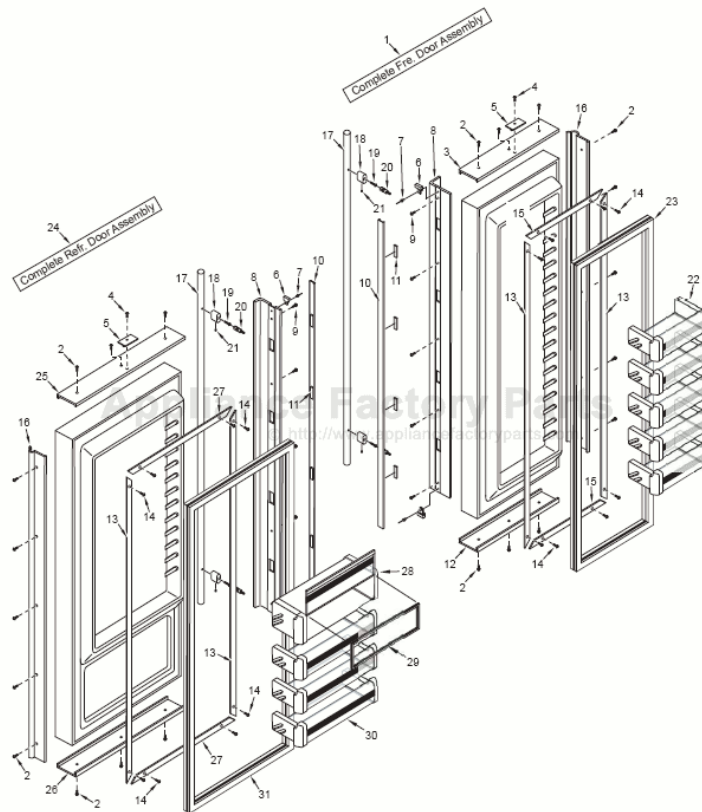

[Find Your SUBZERO Refrigerator Parts - Select From 117 Models](#)

----- Manual continues below -----