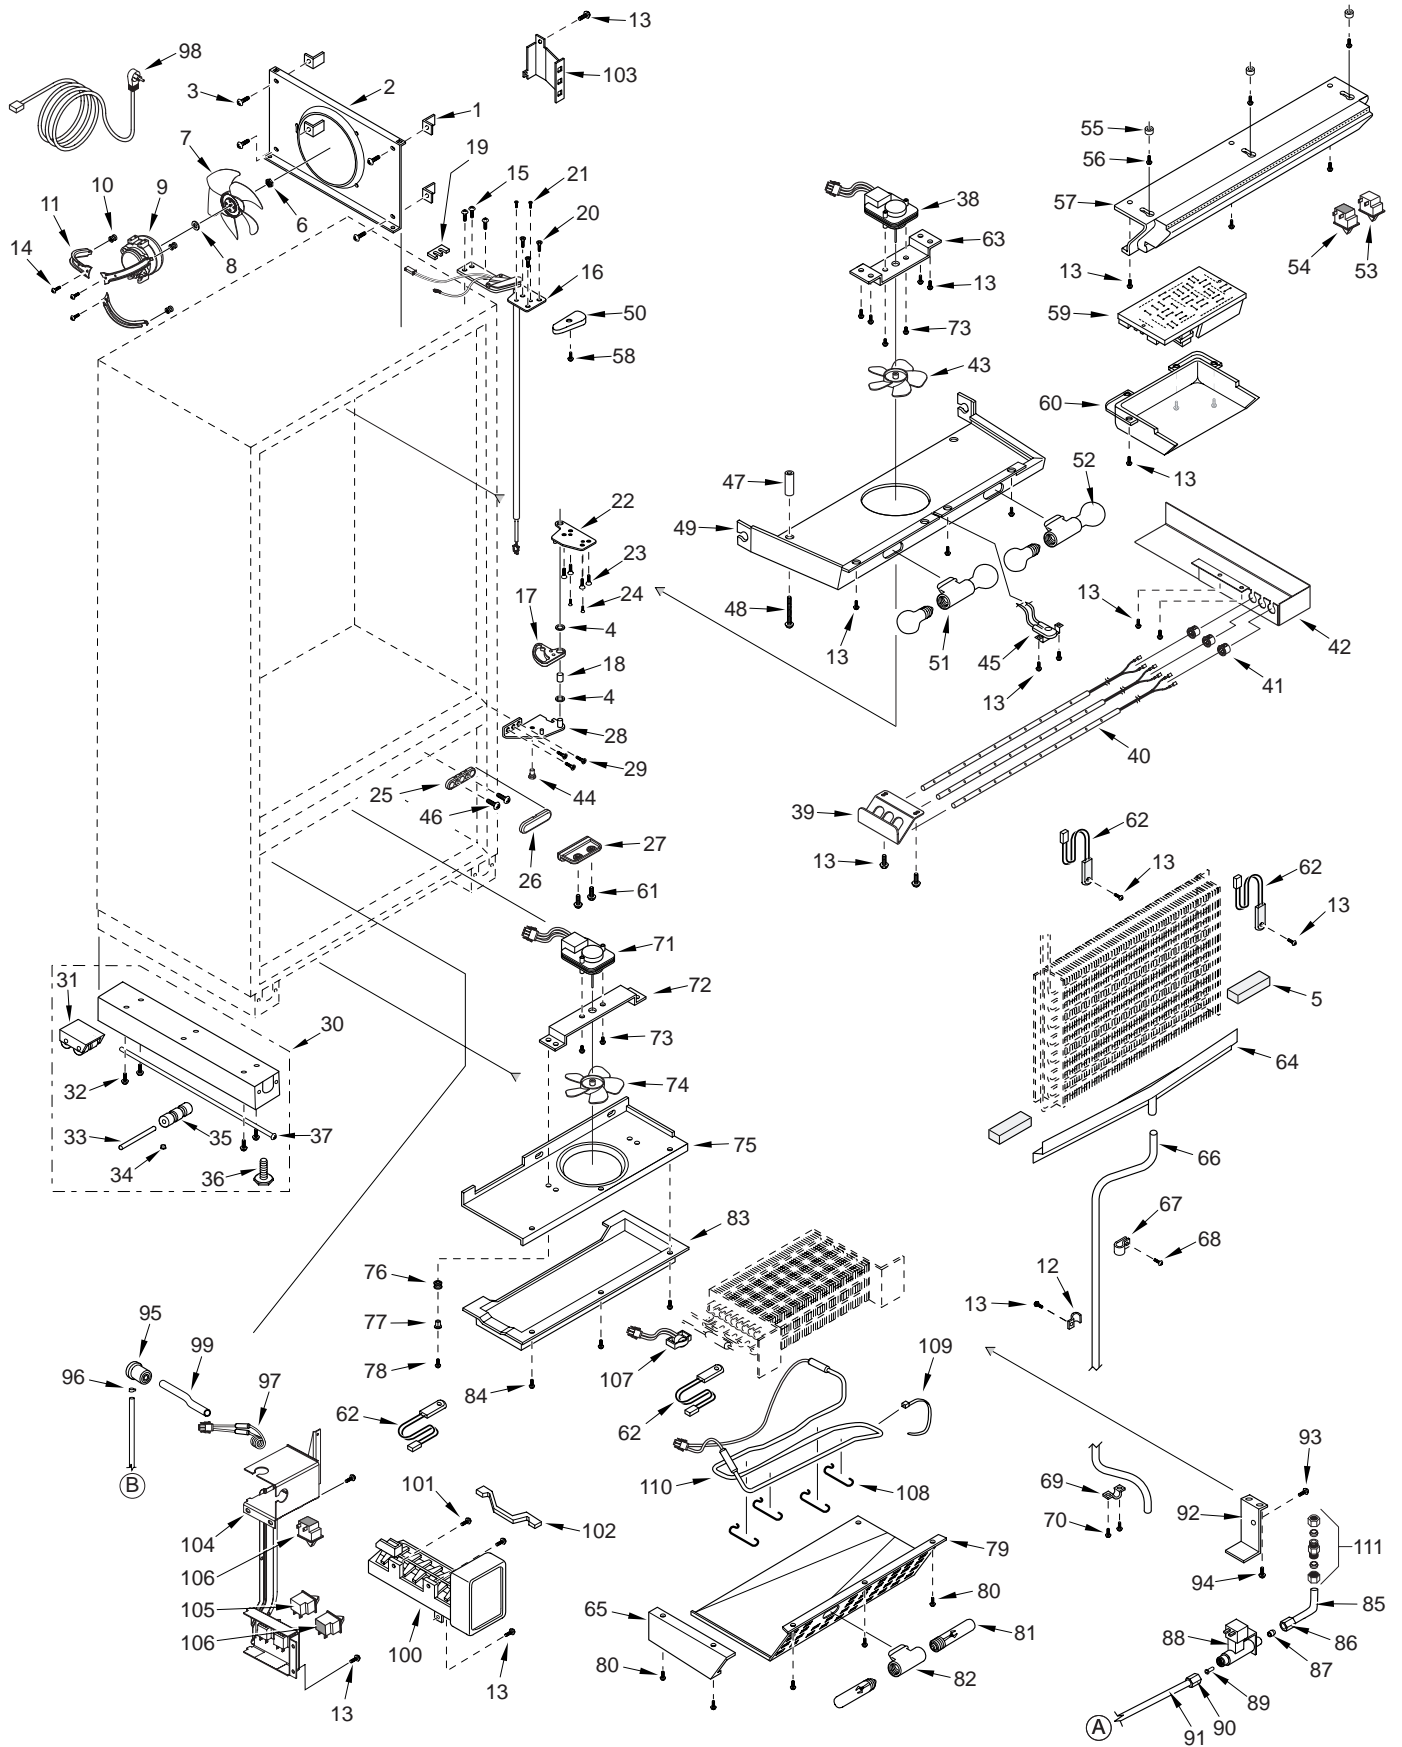

650G-3 MECHANICAL VIEW

650G-3 SEALED SYSTEM PARTS LIST

<u>Ref #</u>	<u>Part #</u>	<u>Description</u>
1	4202280	Compressor, (EMI60HER)
2	3112570	Electrical Assy, EGZS60 (For EGZ60 Comp)
	3111460	Relay, Emb 1351408 or 213514083 (For EMI60HER Comp)
	3111470	Overload, TI4TM757NFB (For EMI60HER Comp)
3	3112500	Capacitor, 12MF (For EGZ60 Comp)
4	3112420	Term Cvr Spring, EGZ80
5	4201880	Compressor, Refrig. (EMI30HER)
6	3112211	Electrical Assy, EMU30HSC Comp (For EMU30HSC Comp.)
	3111370	Relay, 1351400 (For EMI30HER Compressor)
	3111410	Overload, 4TM734LFB (For EMI30HER Compressor)
7	3112500	Capacitor, 12MF (For EMU30HSC Comp.)
8	3112270	Term Cvr Spring, DC51C
9	3014230	Filter-Drier, High Side
10	0168040	Drier Bracket
11	6201270	Screw, #8-18 x 5/8" PH PN SS-Gnd
12	7002004	Evap, Fre Svce
13	3011130	Freezer Accumulator
14	6200120	Screw, #10-12 x 1/2" Truss HD
15	3130630	Evaporator, Refrig.
16	6201270	Screw, #8-18 x 5/8" PH PN SS-Gnd
17	2600138	Drain Pan Heater Loop
18	3421410	Drain Pan Heater Loop Support
19	6200010	Screw, #10-12 x 3/4" Pan HD
20	6200010	Screw, #10-12 x 3/4" Pan HD
21	6150220	Nut, 5/16-18 Hex Zinc
22	6240050	Flat Washer, 5/16"
23	3150010	Rubber Grommet, Small, 5/8"
	3150170	Rubber Grommet, Large, 15/16"
24	6160030	Spacer, 5/16 x 7/16 x 5/8"
	6160070	Sleeve, 5/16 x 7/16 x 7/8"
25	4251270	Heat Exchanger, Freezer
26	7002008	Condenser, Dual Svce
27	4251640	Heat Exchanger, Refrigerator
28	6120170	Locking Cable Tie, Red, 11-1/2"
29	3014100	Suction Line Drier (Service Only)