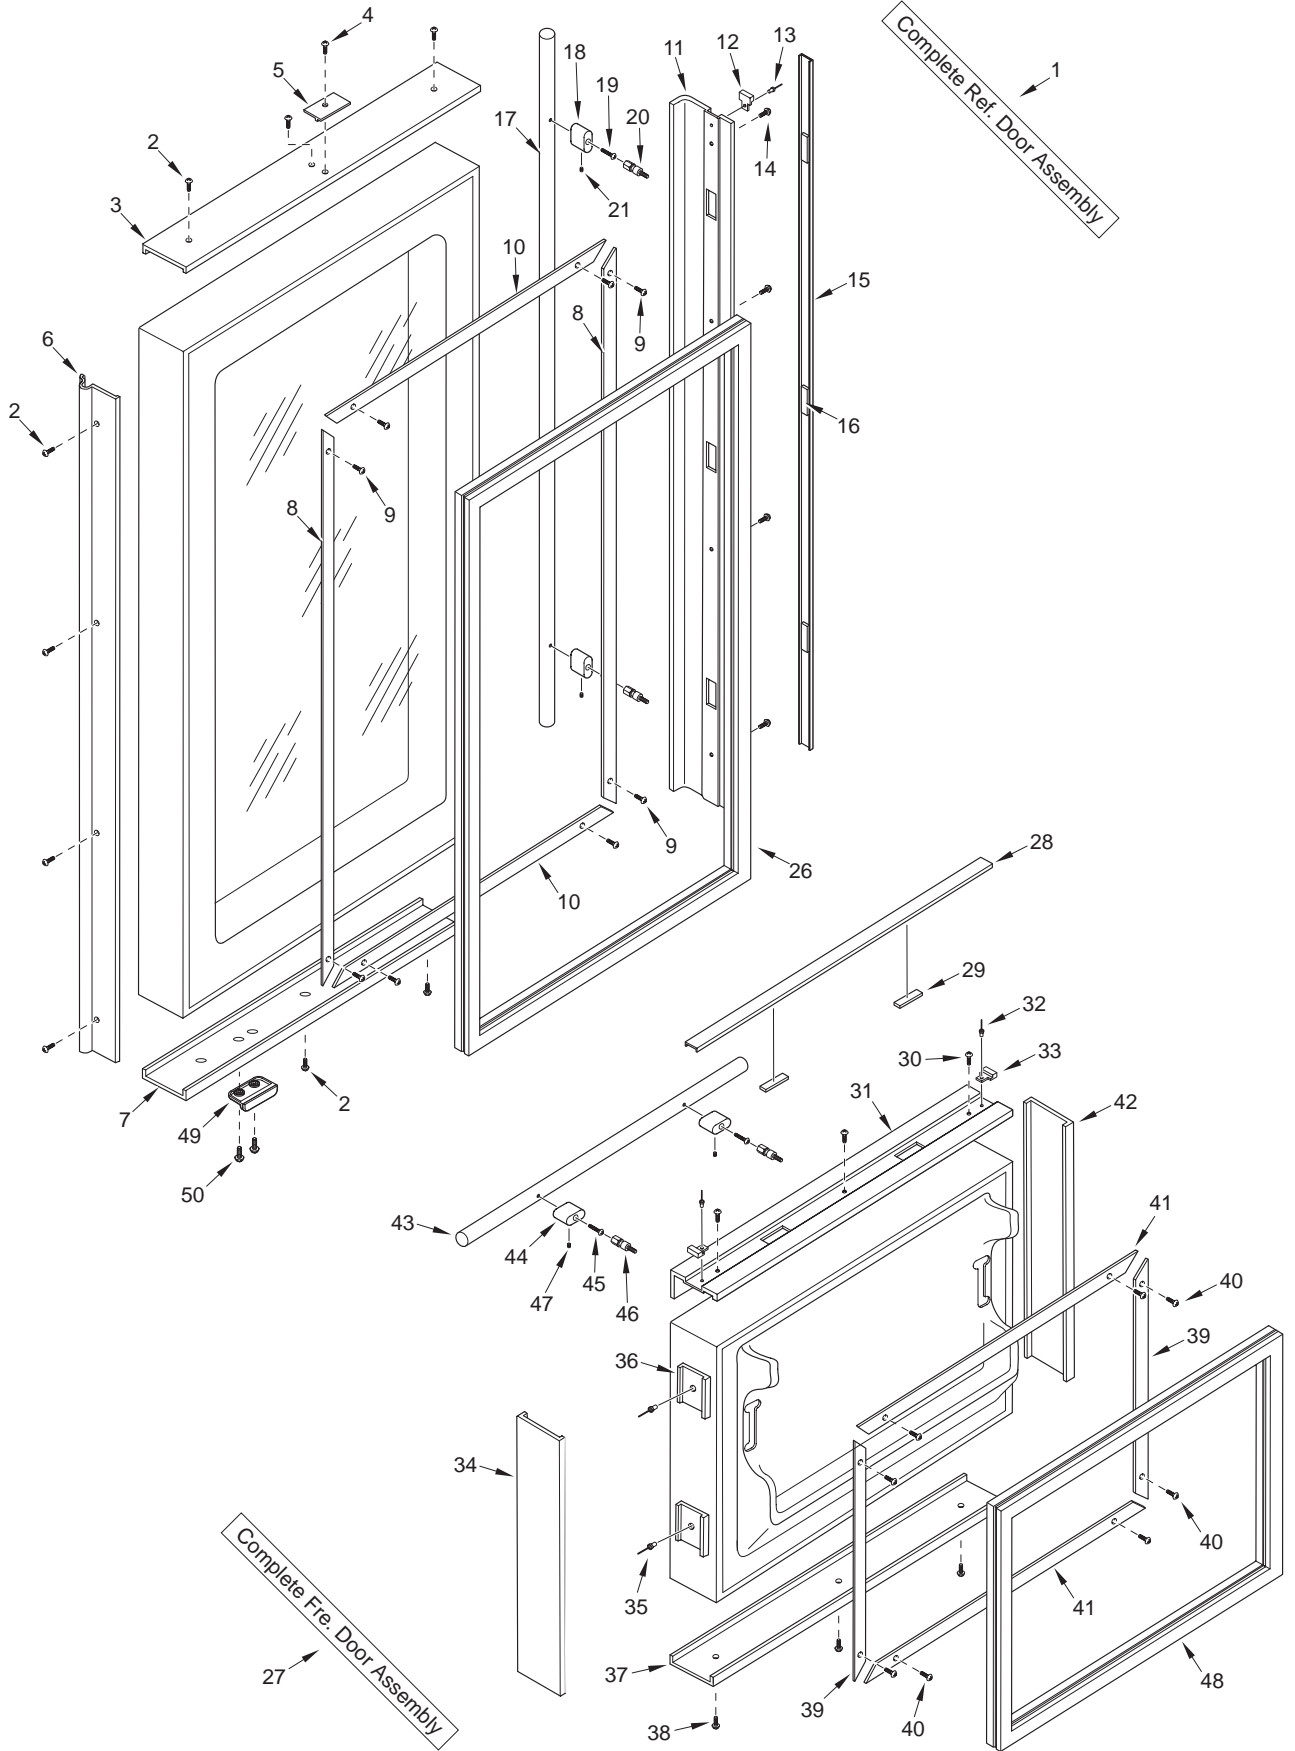

650G-3 DOOR VIEW