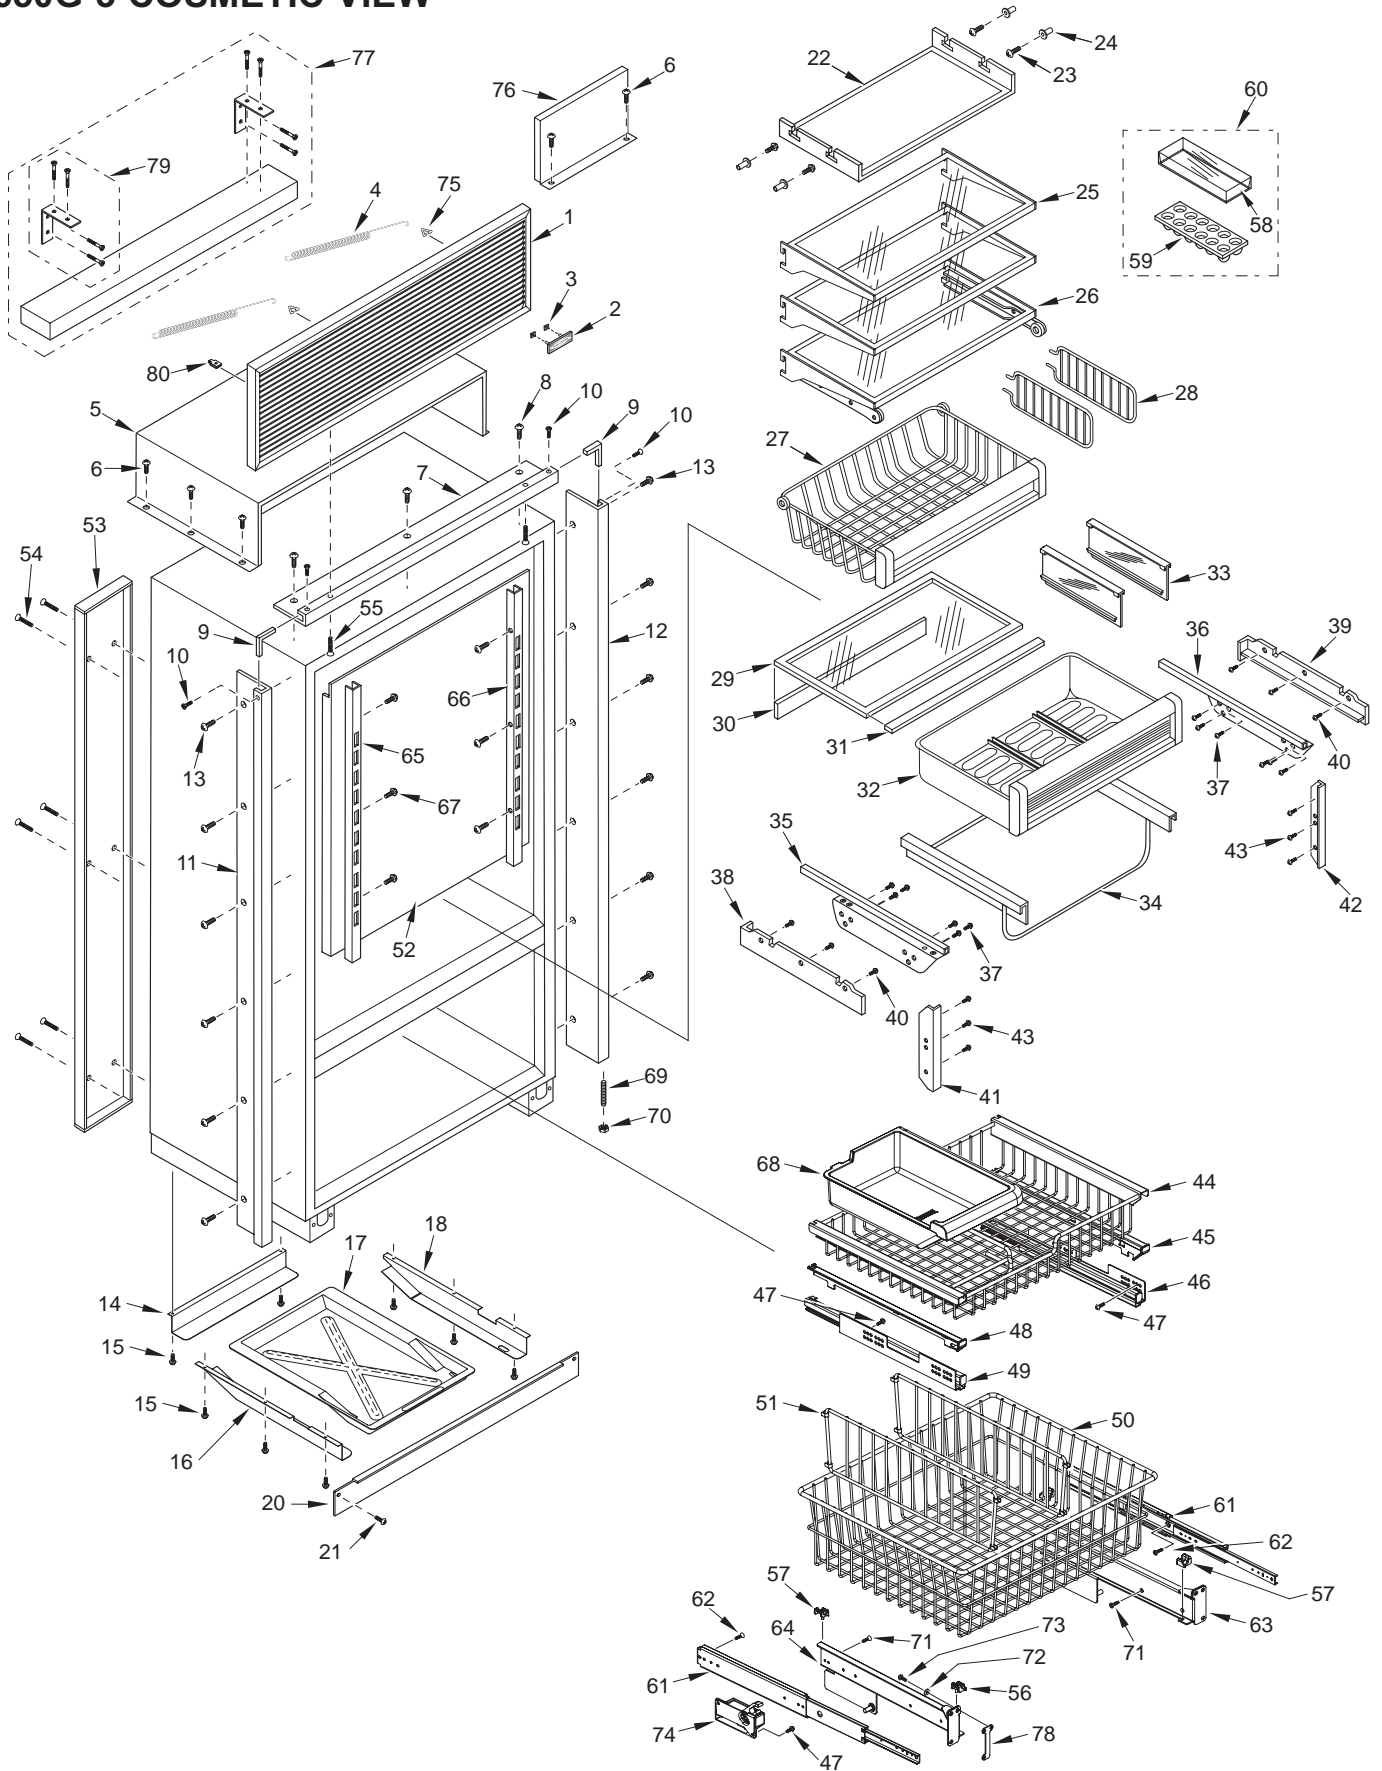

650G-3 COSMETIC VIEW

650G-3 MECHANICAL PARTS LIST