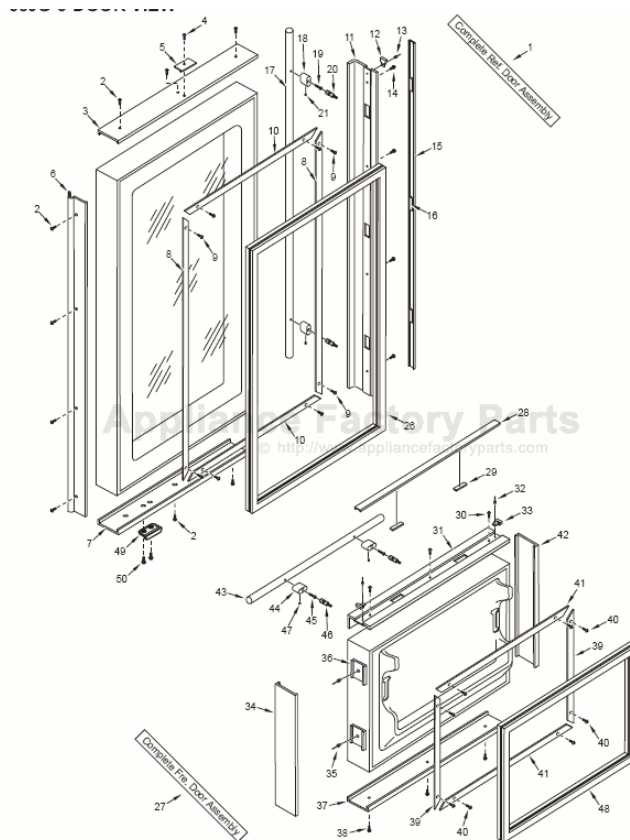

[Find Your SUBZERO Refrigerator Parts - Select From 117 Models](#)

----- Manual continues below -----