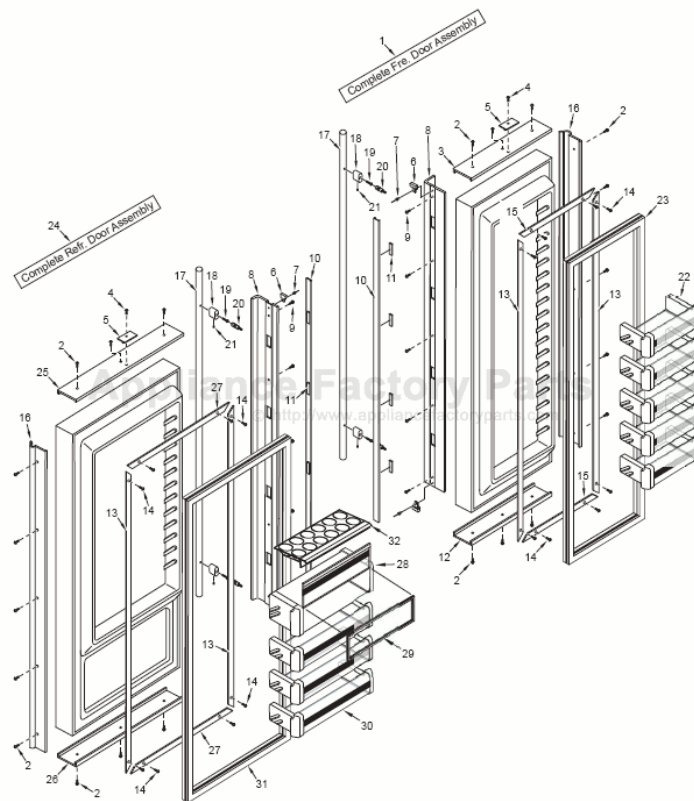

[Find Your SUBZERO Refrigerator Parts - Select From 117 Models](#)

----- Manual continues below -----