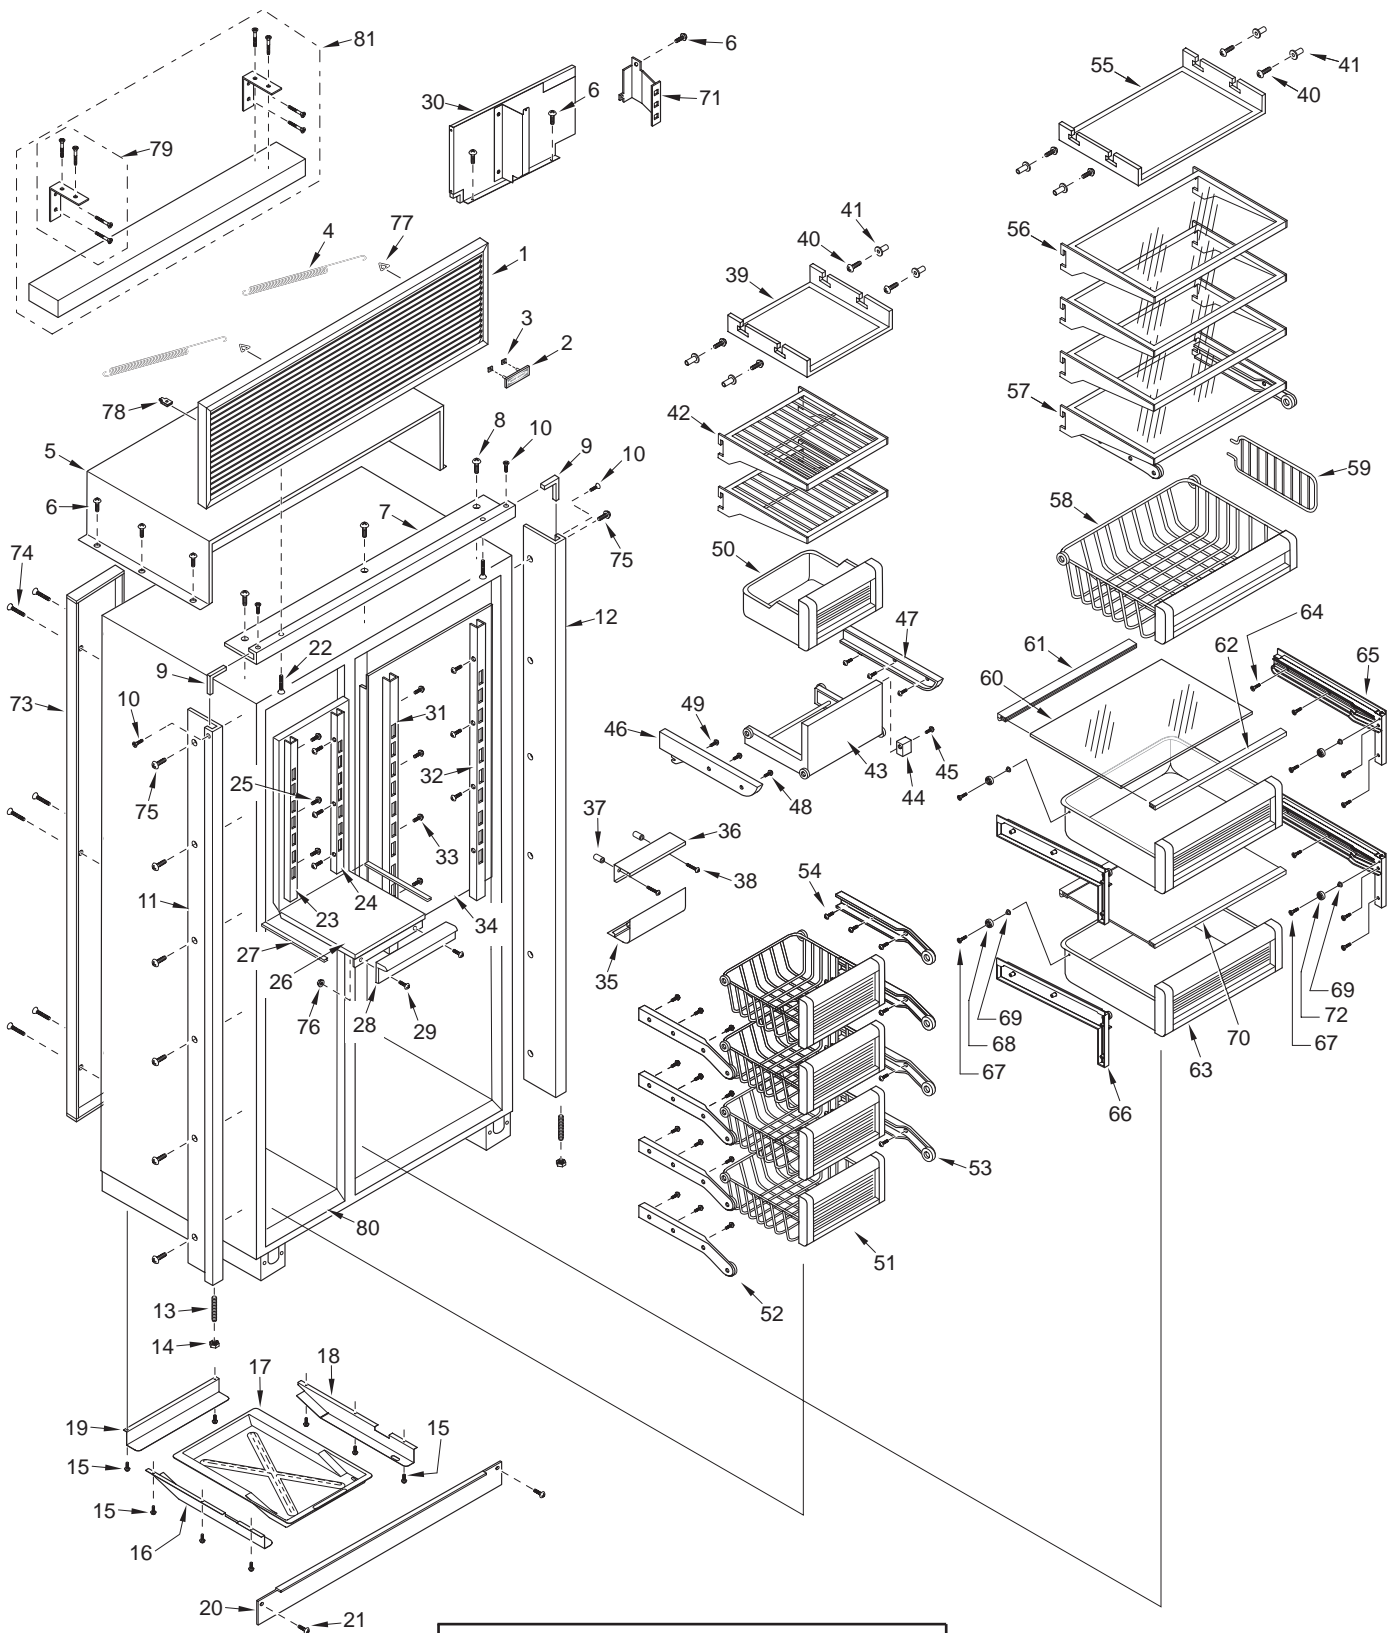

Ref #	Part #	Description	Ref #	Part #	Description
1	6LG3611	Louvered Grille Assy, 36" x 11"	35	3500320	Fre Lwr Light Diffuse
	6PG3611	Panel Grille Assy, 36" x 11"	36	0235260	Bracket, L ower light
	6SG3611/S	SS Grille,36X11-CLSC	37	6220340	Screw Grommet / Stand-off
	6SG3611/B	SS Grille 36X11-CarBon	38	6201010	Screw, #8-15 x 2" Pan Head
	6SG3611/P	SS Grille 36X11-Platinum	39	4161380	Diffuser A ssy, Fre Light
2	3580270	Logo, Stainless 3 1/2" (Stick-on)	40	6201330	Screw, #8-18 x 5/8" PH PN SS-Gnd
	3580280	Logo, Framed 3 1/2" (w/ Pegs)	41	3520420	Insert / Diffuser Stand-off
	3580290	Logo, Carbon 3 1/2", (Stick-on)	42	3600840	Freezer Wire Shelf
3	6150140	Spring Grip Nut, 1/8"	43	4180840	Carrier Assy, Ice Bucket
4	3450900	Grille Spring	44	3421090	IM Carriage Guide
5	4281000	Unit Shroud Assy	45	6200340	Screw, #6-20 x 1/2" Pan Head
6	6201270	Screw, #8-18 x 5/8" PH PN SS-Gnd	46	3410932	Ice Bucket Slide, Left
7	2234019	Frame, Main Top 36	47	3410931	Ice Bucket Slide, Right
	3517053	Frame,Main Top 36, B	48	6200450	Screw, #8 x 1" Type AR Flat
	3517056	Frame,Main Top 36, P	49	6200710	Screw, #8-18 x 3/8" Fillister HD
8	6200010	Screw, #10-12 x 3/4 Pan HD	50	4181000	Ice Bucket Assy
9	2210701	Main Frame Angle	51	4180890	Basket Assy, Fre
10	6200070	Screw, #4-24 x 3/8 Flat HD	52	4180972	Slide Assy, LH Fre Basket
11	4120870	Frame Assy,Main Left-LH	53	4180971	Slide Assy, RH Fre Basket
	4120871	Frame Assy, Main Left Side - LH, B	54	6200450	Screw, #8 x 1" Type AR Flat
	4120872	Frame Assy, Main Left Side - LH, P	55	4161370	Diffuser Assy, Refrig. Light
12	4120860	Frame Assy,Main Rt-RH	56	4180780	Shelf Assy, Glass
	4120861	Frame Assy, Main Right Side - RH, B	57	4180810	Shelf Assy, Ref Roll-out Basket
	4120862	Frame Assy, Main Right Side - RH, P	58	4180870	Basket Assy, Ref Roll-out
13	3550190	Bottom Hinge Stud	59	3411160	Ref Roll-Out Bskt Divider
14	6150200	Nut, 1/4-20 Hex	60	4151080	Crisper Glass Assembly (Incl Seals)
	6150201	Nut, 1/4-20 Hex, B	61	1302100	Seal, Rear Crisper
15	6200010	Screw, #10-12 x 3/4" Pan HD	62	2301801	Seal, Upper Front Crisper
16	0262010	Support, Drain Pan, LH	63	4180920	Drawer Assy, Crisper
17	2120121	Pan, Drain Vac Form	64	6200450	Screw, #8 x 1" Type AR Flat
18	0262000	Support, Drain Pan, RH	65	4180931	Slide Assy, RH Crisper
19	0262020	Support, Drain Pan, Rear	66	4180950	Slide Assy, LH Crisper
20	0169520	Kickplate, Solid	67	6200730	Screw, #10-16 x 3/4" PH Flat HD UC
	0167820	Kickplate, Stainless Steel	68	3421100	Roller, Crisper Flat Narrow (LT Side)
	0167821	Kickplate, Solid 36", B		3421110	Roller, Crisper (RT Side)
	0167822	Kickplate, Solid 36", P	69	3430080	Roller Bushing
21	6200050	Screw, #10-12 Pan Hd	70	4151110	Crisper Tray Assembly
	6200720	Screw, #8-18x1/2 Ph Tr Hd (SS Model)	71	0262080	Bracket, Cond Shroud
22	6201310	Screw, #8 x 1-3/4" Flat PH HD	72	3421100	Roller, Crisper Flat Narrow (4180950)
23	3602192	Fre Shelf Ladder, Lft		3421110	Roller, Crisper (4180931)
24	3602191	Fre Shelf Ladder, Right	73	0261640	Duct, Back
25	6200710	Screw, #8-18 x 3/8 Fillister HD	74	6201060	Screw, #8x1-1/4" Ph Flat Tap
26	0234350	Freezer Duct/Shelf	75	6201550	Screw, #8-18 Lw Prfl
27	3210830	Evaporator Shelf Seal	76	6150820	Palnut, .25
28	4162810	Front Assy, Fre Front	77	3450520	Grille Hook
29	6201290	Screw, #8-15 PH PN HD SS	78	6150140	Spring Grip Nut, 1/8"
30	4281660	Shroud Assy, Comp	79	4201340	Blocking Hardware Package
31	3601082	Refrig. Shelf Ladder, Left	80	4203930	Patch, Fre Face Frm Sill
32	3601081	Refrig. Shelf Ladder, Right	81	4201320	Blocking Components; 42"
33	6200710	Screw, #8-18 x 3/8" Fillister HD	82	2121120	Shim, Fre. Basket Slide
34	7002069	Cover Assy,Ref Svce	83	3411970	Shim, Ice Bucket Slide

661-3 COSMETIC VIEW

82 - Shim, Freezer Basket Slide (Not Shown)
83 - Shim, Ice Bucket Slide (Not Shown)