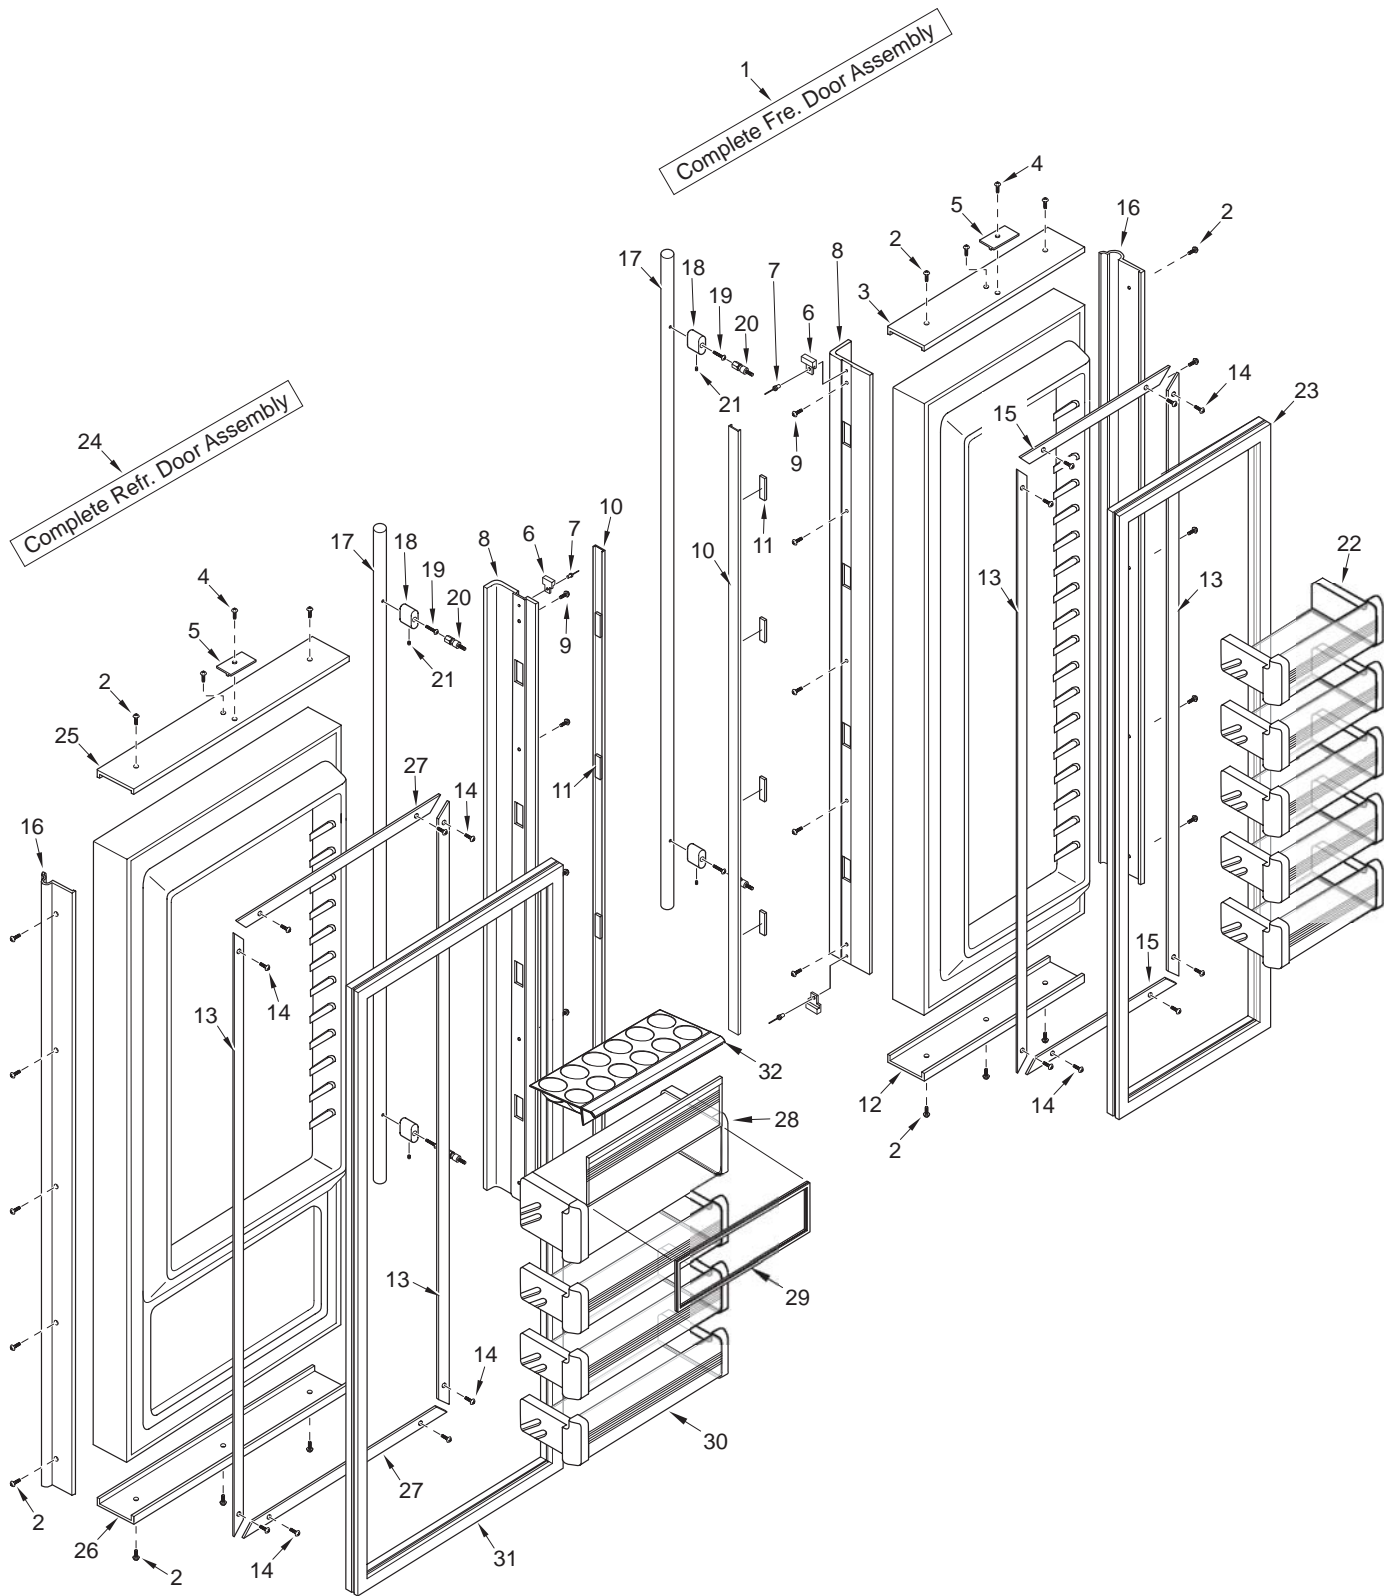

661-3 DOOR PARTS LIST

<u>Ref #</u>	<u>Part #</u>	<u>Description</u>	<u>Ref #</u>	<u>Part #</u>	<u>Description</u>
1	4132855	Door Assy, Fre SRVC-Framed/Overlay	17	4133730	Handle Assy, SS OBR Standoffs (Incl. Stand-offs)
	4132715	Door Assy, Freezer SRVC SS		4133731	Handle Assy, OBR Standoff, B (Incl. Stand-offs)
	4135751	Door Assy, SRVC, Fre, B		4133732	Handle Assy, OBR Standoff, P (Incl. Stand-offs)
	4135951	Door Assy, SRVC, Fre, P			
NOTE: Door Assy's do NOT incl. hinges or handles.					
2	6200720	Screw, #8-18 x 1/2 PH Truss HD	18	3512150	Standoff, SS Oval
	6200721	Screw, #8-18X1/2 Ph Low Prfl, B		3512151	Standoff, Oval, B
3	2230625	Door Trim, Top; Freezer		3512152	Standoff, Oval, P
4	6200720	Screw, #8-18 x 1/2 PH Truss HD	19	6110540	Bolt, #10-24 x 1/2 Flat Socket HD
	6200721	Screw, #8-18X1/2 Ph Low Prfl, B	20	3511520	Handle Mounting Stud
5	4200940	Switch Depressor (Includes Screw)	21	6110730	Set Screw #10-32 X 1/4 SS Cone
	3421381	Depressor, Switch, B (Screw not Incl.)	22	4330290	Fre Door Shelf Assy
6	3413340	Handle/Trim End Cap	23	3212150	Door Gasket, Fre
7	6180160	Rivet, Open End Blind, 1/8 x 3/16	24	4132845	Door Assy, Ref. SRVC-Framed/Overlay
8	4132220	Door Handle Assembly (Framed)		4132705	Door Assy, Refrigerator SRVC SS
	4132320	Handle-Side Door Trim (Overlay)		4135741	Door Assy, SRVC, Ref, B
9	6201300	Tapping Screw, #8 x 1/2		4135941	Door Assy, SRVC, Ref, P
10	4131860	Handle/Trim Molding Assy	NOTE: Door Assy's do NOT incl. hinges or handles.		
11	3451140	Magnet, Trim Strip - 3"	25	2230623	Door Trim, Top; Refrigerator
12	2230626	Door Trim, Bottom; Freezer	26	2230624	Door Trim, Bottom; Refrigerator
13	3420260	Gasket Retainer, 66.875"	27	3420160	Gasket Retainer, 18.25"
14	6200410	Screw, #8 x 1/2 Slot Head Hex	28	4330320	Dairy Compartment Assy
15	3420130	Gasket Retainer, 13.812"	29	3210720	Dairy Door Seal
16	3511130	Door Trim, Hinge Side - (SS Model)	30	4330270	Refrig. Door Shelf Assy
	3511131	Door Trim, Hinge Side - Mitered Corner	31	3212140	Door Gasket, Refrigerator
	3512241	Trim, Door Hinge Side - Carbon	32	3410990	Egg Tray
	3512242	Trim, Door Hinge Side - Platinum			

661-3 DOOR VIEW