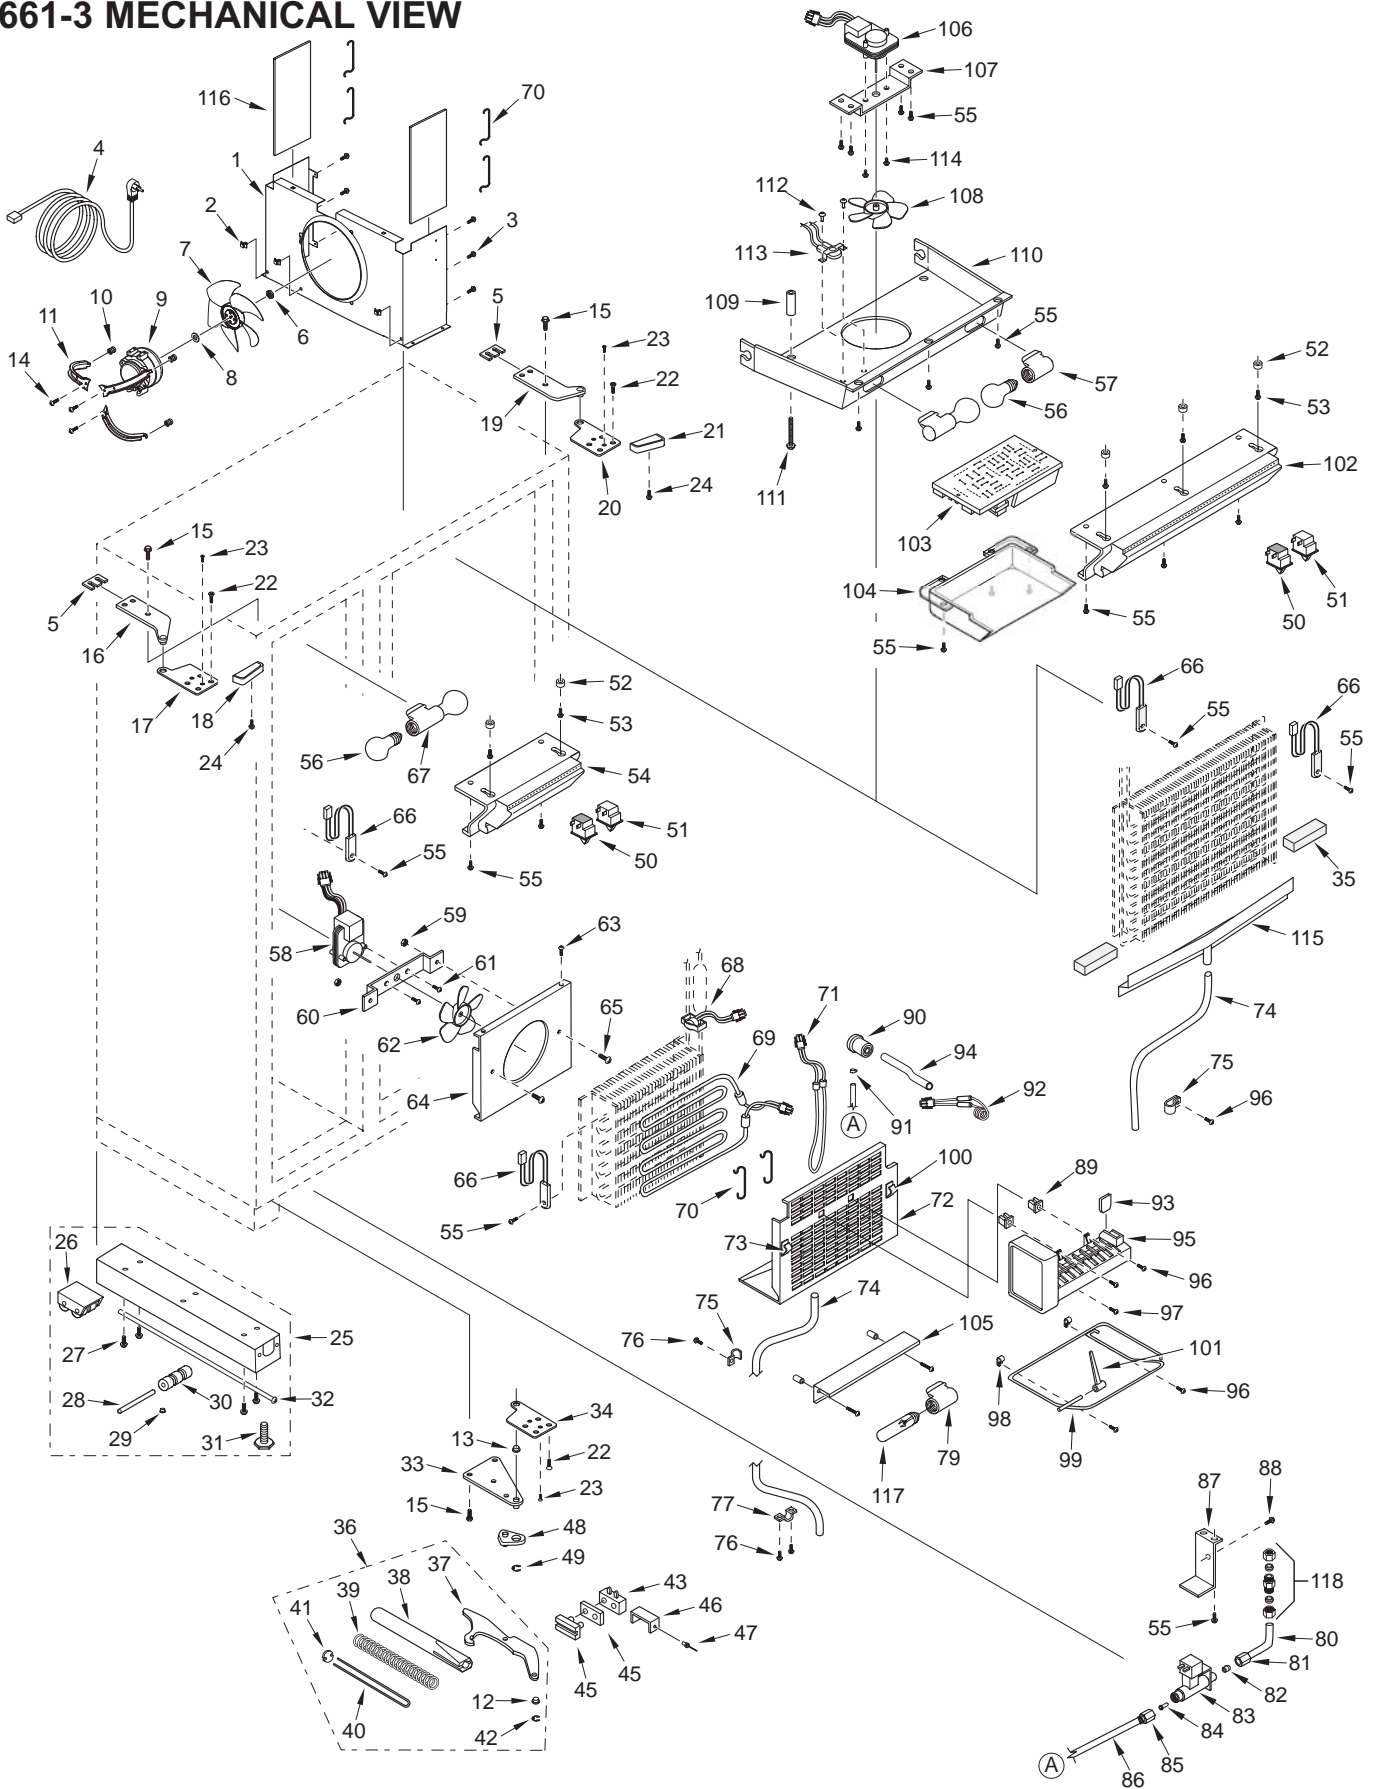

Ref #	Part #	Description	Ref #	Part #	Description
1	0262060	Shroud, Cond Fan	51	3060140	SPST Light Switch (White)
2	6120460	Push-in Wire Tie PWMS-H25-M		3060141	Switch, Rocker N.C. Black
3	6201420	Screw	52	6160240	Nylon Spacer
4	3025560	Cord Assy, Power Supply	53	6200720	Screw, #8-18 x 1/2 PH Truss HD
5	0168680	Shim - Hinge	54	4162791	Ctrl Assy, Fre Front
6	6150410	Nut, 1/4-20	55	6201270	Screw, #8-18 x 5/8" PH PN SS-Gnd
7	3150800	Blade, Condenser Forward-SW	56	3030030	Light Bulb, 40 Watt
8	3210340	Neoprene Silencer, 7/8"	57	3050230	Sckt, Light Md Base Single
9	4200740	Motor Pkg, Cond Fan (blade not incl.)	58	4200160	Freezer Fan Motor (Blade not Incl.)
10	3220360	Grommet, Mtg Brkt	59	6150030	Nut, #10-24 Hex SS
11	0261150	Brkt, Cond Mounting (3)	60	0234360	Fan Support
12	3450550	E-Ring / Klipping, 5/16"	61	6201440	Screw, #8-32 X 1 3/4 FILHD
13	3421270	Hinge Bearing, 3/8" x 5/8"	62	3150990	Blade, Fre 130mm 4 Pedal
	3421271	Bearing, Door, B	63	6201270	Screw, #8-18 x 5/8" PH PN SS-Gnd
14	6201580	Screw, #8-36 X 1/2 Nylon Patch	64	0235740	Shroud, Fan
15	6110070	Bolt, 1/4-20x3/4 Spinlock Zinc	65	6110020	Bolt, #10-24 x 3/8" Truss HD
16	4151272	Cabinet Hinge Assy, Upper LH	66	4204150	Thermistor, ASM Srvc Pkg
	4151274	Hinge Assy, Upr Cab-LH, B	67	4161610	Light Assy, Upper Freezer (Incl. Socket)
17	4151472	Door Hinge Assy, Top LH	68	3025710	W/H, Heaters & Terminator
	4151474	Hinge Assy, Top Door-LH, B	69	3025710	W/H, Heaters & Terminator
18	3541018	Top Cabinet Hinge Cover, LH	70	1801100	Heater Clip
	3541212	Cover, Top Cabinet Hinge-LH, B	71	3025710	W/H, Heaters & Terminator
	3541214	Cover, Top Cabinet Hinge-LH, P	72	4152040	Fre Evap Cover Assy
19	4151271	Cabinet Hinge Assy, Upper RH	73	6120160	Cord Clip, Plastic, 5/16 x 1/2"
	4151273	Hinge Assy, Upr Cab-RH, B	74	1601400	Drain Tube, Wire - 1/2" x 72"
20	4151471	Door Hinge Assy, Top RH	75	6120050	Tube Clamp, Plastic, 5/8"
	4151473	Hinge Assy, Top Door-RH, B	76	6200010	Screw, #10-12 x 3/4" Pan HD
21	3541017	Top Cabinet Hinge Cover, RH	77	6120210	U-Clamp, 5/8"
	3541211	Cover, Top Cabinet Hinge-RH, B	78	3082140	Light Terminator
	3541213	Cover, Top Cabinet Hinge-RH, P	79	3050220	Socket, Light Int Base Sngl
22	6110540	Bolt, #10-24 x 1/2" Flat Socket HD	80	2600297	Tube, Copper L-Shaped
23	6200390	Screw, #6 x 3/8" T25 Flat Head PH	81	3520380	Compression Nut
24	6200140	Screw, #8-15 x 3/8" Truss HD	82	3520370	Compression Sleeve
25	4110353	Base Assy (w/rollers)	83	4202790	Water Valve
26	4110331	Base Rear Roller Assy	84	3520050	Brass Insert, Solenoid
27	6200010	Screw, #10-12 x 3/4" Pan HD	85	3520030	Icemaker Nylon Nut, 1/4"
28	3550560	Straight Pin, Base Assy, .312" x 2.88"	86	2600617	Plastic Water Line
29	3450620	Canoe Clip	87	0168160	Solenoid Water Valve Bracket
30	3421240	Cabinet Roller (Single)	88	6200780	Screw, #10-24 x 1/2" PH Hex Washer
31	3570050	Leveling Leg, #18-3/8 x 1"	89	6220220	Screw Grommet, 1/32" X 3/8" SQ.
32	6110580	Adjusting Screw	90	1607700	Water Inlet Tube
33	4151281	Cabinet Hinge Assy, Lower RH	91	6220470	Fill Tube Clamp
	4151283	Hinge Assy, Lwr Cab-RH, B	92	3025710	W/H, Heaters & Terminator
	4151282	Cabinet Hinge Assy, Lower LH	93	3140360	Fill Cup Plug
	4151284	Hinge Assy, Lwr Cab-LH, B	94	3024110	Fill Tube Extension
34	4151241	Door Hinge, Bottom RH	95	4290450	Icemaker Assembly
	4151242	Door Hinge, Bottom LH	96	6200120	Screw, #10-12 x 1/2" Truss HD
35	6231490	Tape, Foam XLPE	97	6200060	Screw, #8-32 x 1/2" Pan HD
36	4201111	Door Closer Assy, RH	98	6120280	Tube Clamp, Nylon, 3/16"
	4201150	Door Closer Assy, SBS-RH, B	99	3140300	Arm, Icemaker Cntrl
	4201112	Door Closer Assy, LH	100	6120330	Wire Clip
	4201160	Door Closer Assy, SBS-LH, B	101	3421070	Connecting Rod
37	NA	See 4201111, 1112, 1115 or 1116	102	4162783	Front Assy, Control Panel 661
38	NA	See 4201111, 1112, 1115 or 1116	103	4204370	Board, Control SRVC 661
39	3450530	Door Closer Spring	104	4152050	Cover Assy, Control
	3450710	Low Pull Door Closer Spring	105	0235260	Bracket, Lower light
40	3421290	Door Closer Linkage	106	4200170	Refrig. Fan Mtr Cmpnts (Blade not Incl.)
41	0165980	Door Closer Spring Retainer	107	0212520	Bracket, Fan (Production)
42	3421260	Door Closer Bearing		0212540	Bracket, Fan (In Srvc Pckg, 4200170)
	3421261	Bearing, Door Closer, B	108	3150640	Fan blade, Ref/Fre Evap.
43	3450570	Door Closer Cushion	109	6220540	Screw Grommet / Stand-off
44	0165970	Door Closer Guide Support	110	4162800	Shroud Assy, Ref Fan
45	3421310	Door Closer Guide	111	6201010	Screw, #8-15 x 2" Pan Head
46	0166360	Door Stop Cushion Retainer	112	6180010	Pop Rivet, 1/8"
47	6180010	Pop Rivet, 1/8"	113	3082140	Light Terminator
48	DS90	Door Stop-90 Degree (Sales Acc.)	114	6201440	Screw, #8-32 X 1 3/4 FILHD
	DS90/B	Stop, Door Kit 90 Degree, B (Sales Acc.)	115	0212610	Drain Trough Assembly
	DS105	Door Stop-105 Degree (Sales Acc.)	116	3212460	Gasket, Condenser
	DS105/B	Stop, Door Kit 105 Degree, B (Sales Acc.)	117	3030040	Bulb, Light 40W 7/8" X5-1/2"

661-3 MECHANICAL VIEW