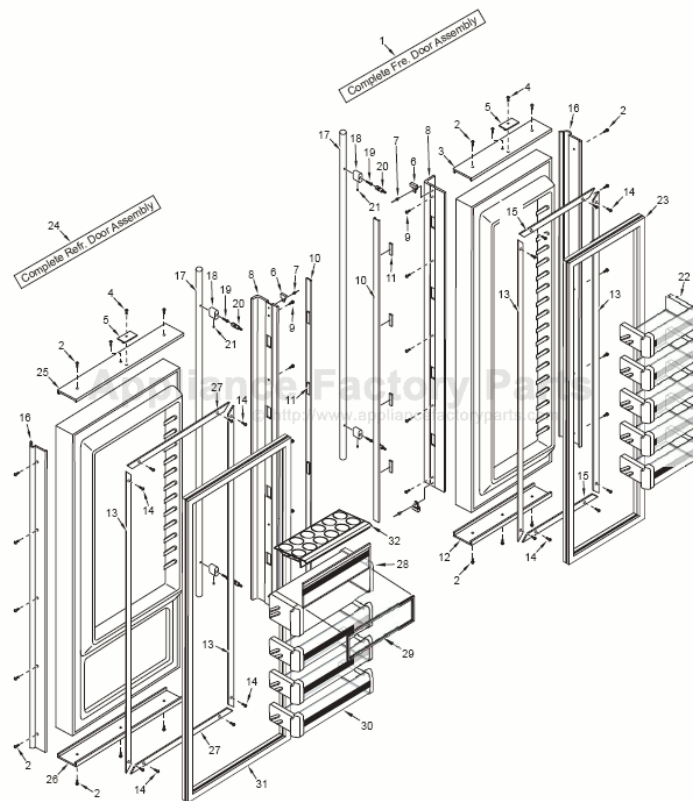

[Find Your SUBZERO Refrigerator Parts - Select From 117 Models](#)

----- Manual continues below -----