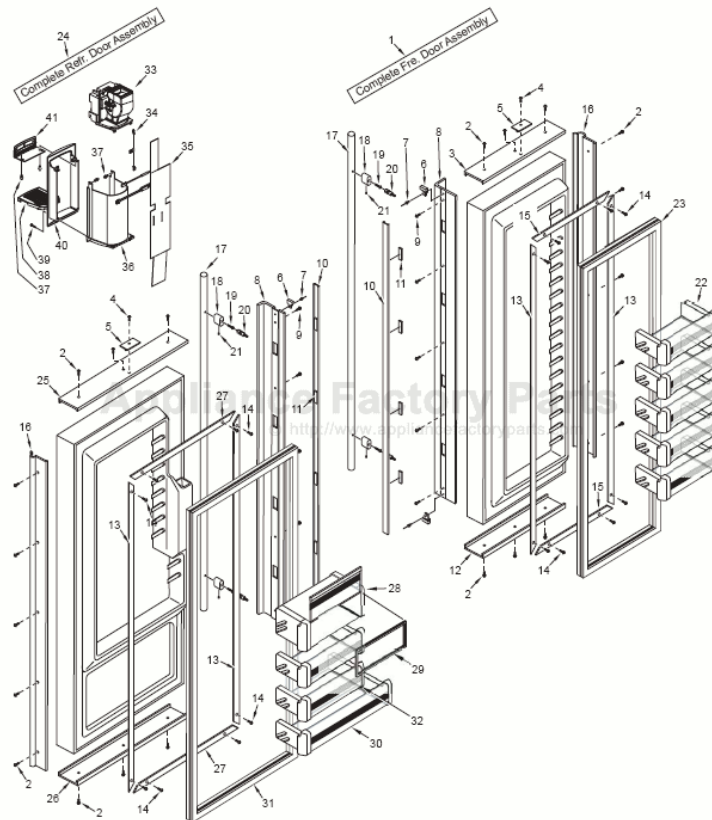

[Find Your SUBZERO Refrigerator Parts - Select From 117 Models](#)

----- Manual continues below -----