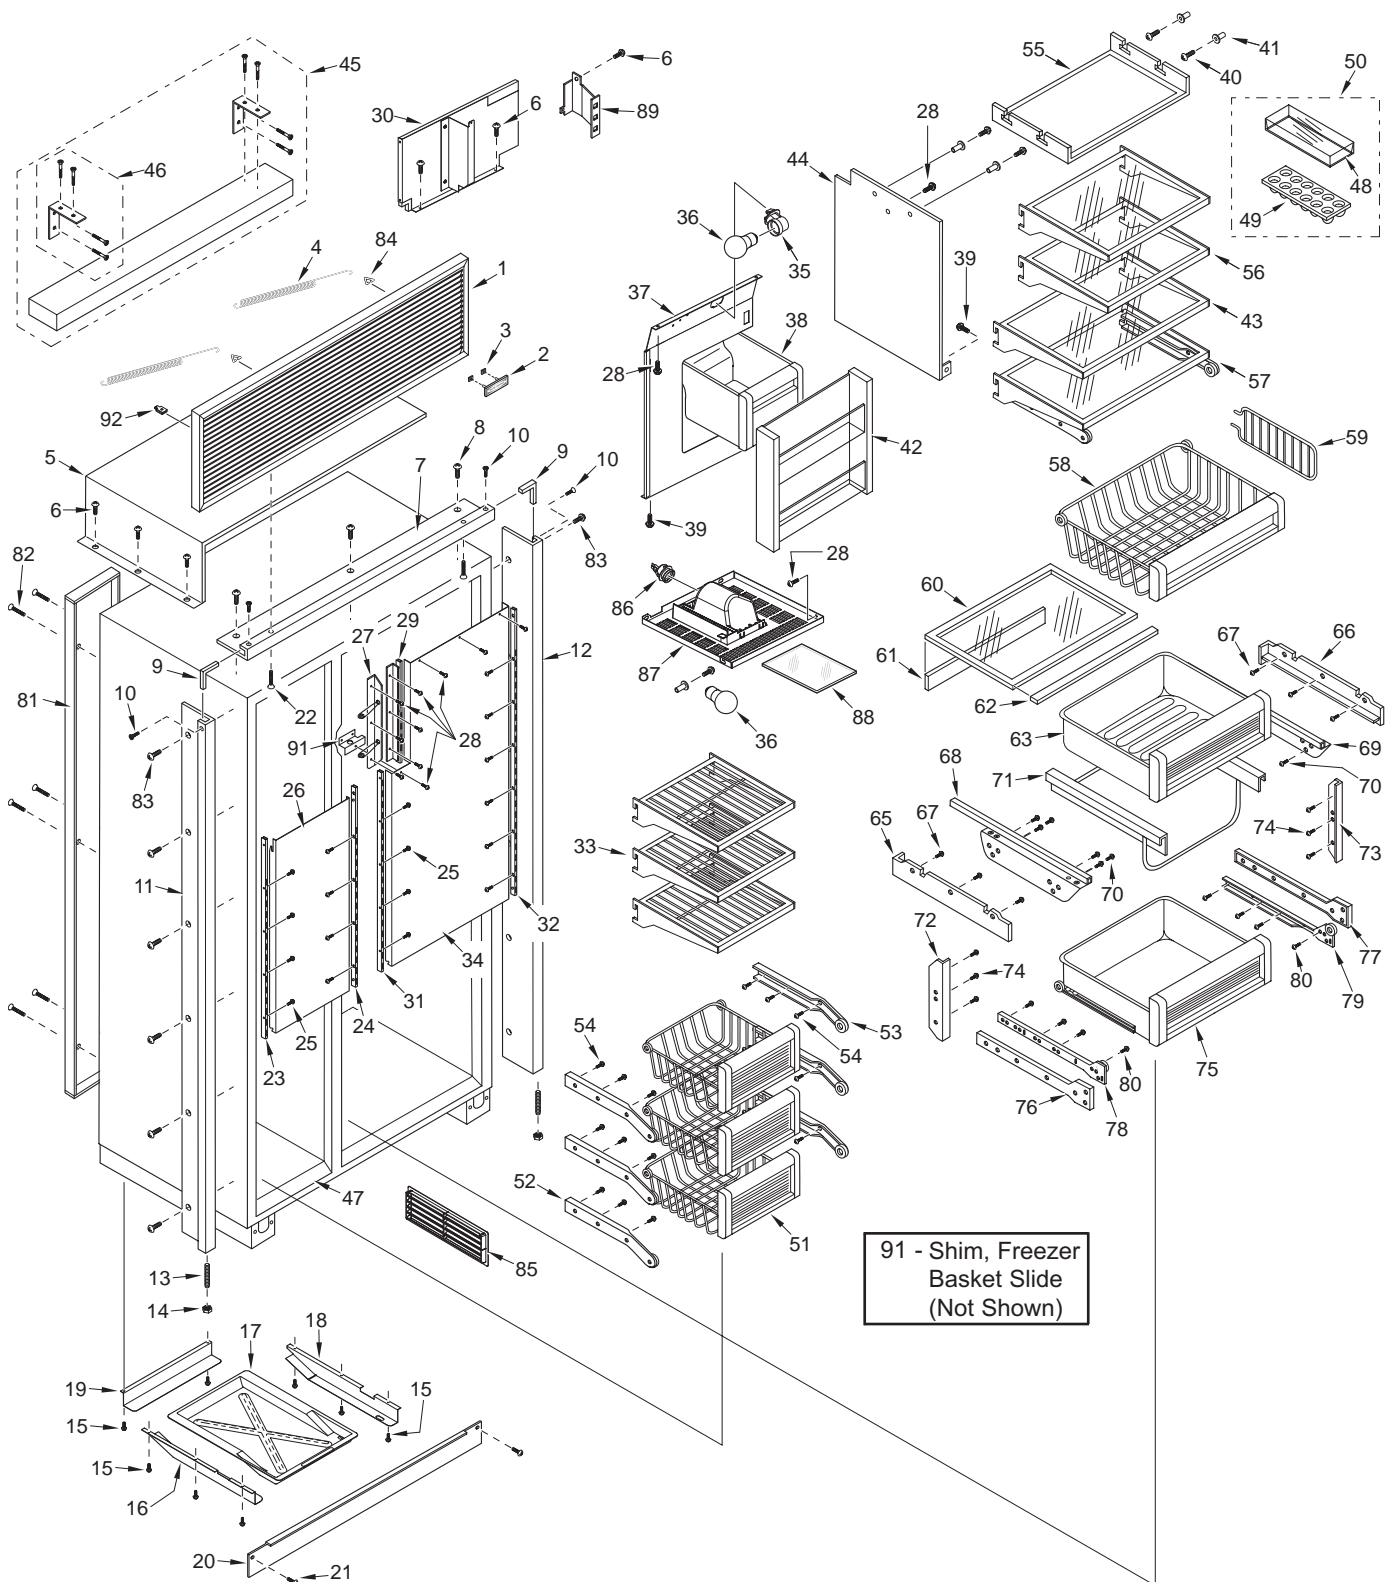

685-3 COSMETIC PARTS LIST

Ref #	Part #	Description	Ref #	Part #	Description
1	6LG4211	Louvered Grille Assembly, 42" x 11"	44	0212420	Cover, Water Tank
	6PG4211	Panel Grille Assembly, 42" x 11"	45	4202860	Blocking Components; 42"
	6SG4211/S	SS Grille, 42X11-CLSC	46	4201340	Blocking Hardware Package
2	3580270	Logo, Stainless 3 1/2", (Stick-on)	47	4203920	Patch, Fre Face Frm Sill
	3580280	Logo, Framed 3 1/2" (With Pegs)	48	3412280	Egg Tray Cover
3	6150140	Spring Grip Nut, 1/8"	49	3412270	Egg Tray
4	3450900	Grille Spring	50	4131810	Egg Tray with Cover
5	4281450	Unit Shroud Assembly	51	4181970	Freezer Basket Assy
6	6200230	Screw, #8-18 x 1/2" Hex Head	52	4181842	Fre Bskt Slide Assy-LH
7	2234023	Frame, Main Top 42	53	4181841	Fre Bskt Slide Assy-RH
8	6200010	Screw, #10-12 x 3/4" Pan HD	54	6200450	Screw, #8 x 1" Type AR Flat
9	2210701	Main Frame Angle	55	4161490	Refrig. Light Diffuser Assembly
10	6200070	Screw, #4-24 x 3/8" Flat HD	56	3602100	Glass Shelf, Refrig Upper, Spill Proof
11	4120870	Frame Assy, Main Left-LH	57	4181650	Refrig. Roll-out Shelf Assy
12	4120860	Frame Assy, Main Rt-RH	58	4181530	Refrig. Roll-out Basket Assy
13	3550190	Bottom Hinge Stud	59	3411160	Ref Roll-Out Bskt Divider
14	6150200	Nut, 1/4-20 Hex	60	4151760	Crisper Glass Assembly (Incl Seals)
15	6200010	Screw, #10-12 x 3/4" Pan HD	61	3211780	Crisper Glass Seal, Rear
16	0262010	Support, Drain Pan, LH	62	3211750	Crisper Glass Seal, Front
17	2120121	Pan, Drain Vac Form	63	4181450	High Humidity Drawer Assembly
18	0262000	Support, Drain Pan, RH	64	N/A	
19	0262020	Support, Drain Pan, Rear	65	3421711	Top Crspr Glass Support, Narrow-RH
20	0169820	Kickplate, Solid (Black)	66	3421721	Top Crisper glass Support, Wide-RH
	0168210	Kickplate, Stainless Steel	67	6201130	Screw, #8x 1/2" PH FL HD SS
21	6200050	Screw, #10-12 Pan Hd	68	4181421	Top Crisper Slide Assy, Narrow-RH
	6200720	Screw, #8-18x1/2 Ph Tr Hd (SS Model)	69	4181411	Top Crisper Slide Assembly, Wide-RH
22	6201310	Screw, #8 x 1-3/4" Flat PH HD	70	6201270	Screw, #8-18 x 5/8" PH PN SS-Gnd
23	3602350	Fre Shelf Ladder, Left	71	3421780	Humidity Drawer Slide-Frame
24	3602340	Fre Shelf Ladder, Right	72	3421732	Crisper Filler Strip, Wide
25	6200710	Screw, #8-18 x 3/8" Fillister HD	73	3421731	Crisper Filler Strip, Narrow
26	0201320	Freezer Duct	74	6201270	Screw, #8-18 x 5/8" PH PN SS-Gnd
27	4151400	Tank Cover Bracket Assembly	75	4181480	Small Storage Drawer Assembly
28	6201270	Screw, #8-18 x 5/8" PH PN SS-Gnd	76	3421691	Bott Crisper Slide Support, Narrow
29	4151410	Refrig. Upper Left Shelf Ladder Assy	77	3421692	Bott Crisper Slide Support, Wide
30	4281680	Shroud Assy, Compressor	78	3413112	Bot Crisper Slide, Cabinet - Left
31	3602060	Refrig. Shelf Ladder, Lower Left	79	3413111	Bot Crisper Slide, Cabinet - Right
32	3601811	Refrig. Shelf Ladder, Right	80	6201230	Screw, #8 x 7/8" w/a #7 PH FT Head
33	3602210	Freezer Wire Shelf	81	0261640	Duct, Back
34	4152461	Cover Assy, Evap Service	82	6201060	Screw, #8x1-1/4" PH FLAT TAP
35	3050230	Socket, Light Med Base Sngl	83	6201550	Screw, #8-18 Lw Prfl
36	3030030	Light Bulb, 40 Watt	84	3450520	Grille Hook
37	4162720	Light Assy, Fre Evap Front	85	3414180	Grille, Fre Air Duct
38	4181690	Ice Bucket Assy	86	3050260	Socket, Light Med Base
39	6200140	Screw, #8-15 x 3/8" Truss HD	87	4162740	Light Assy, Lower Fre
40	6201330	Screw, #8-18 x 5/8" PH PN SS-Gnd	88	3500720	Freezer Lower Light Diffuser
41	3520420	Insert / Diffuser Stand-off	89	0262080	Bracket, Cond Shroud
42	4181860	Juice Can Rack Assy	90	0169850	Bracket, Cold Plate Cover
43	3602041	Glass Shelf, Spill Proof	91	2121120	Shim, Fre Basket Slide

685-3 COSMETIC VIEW