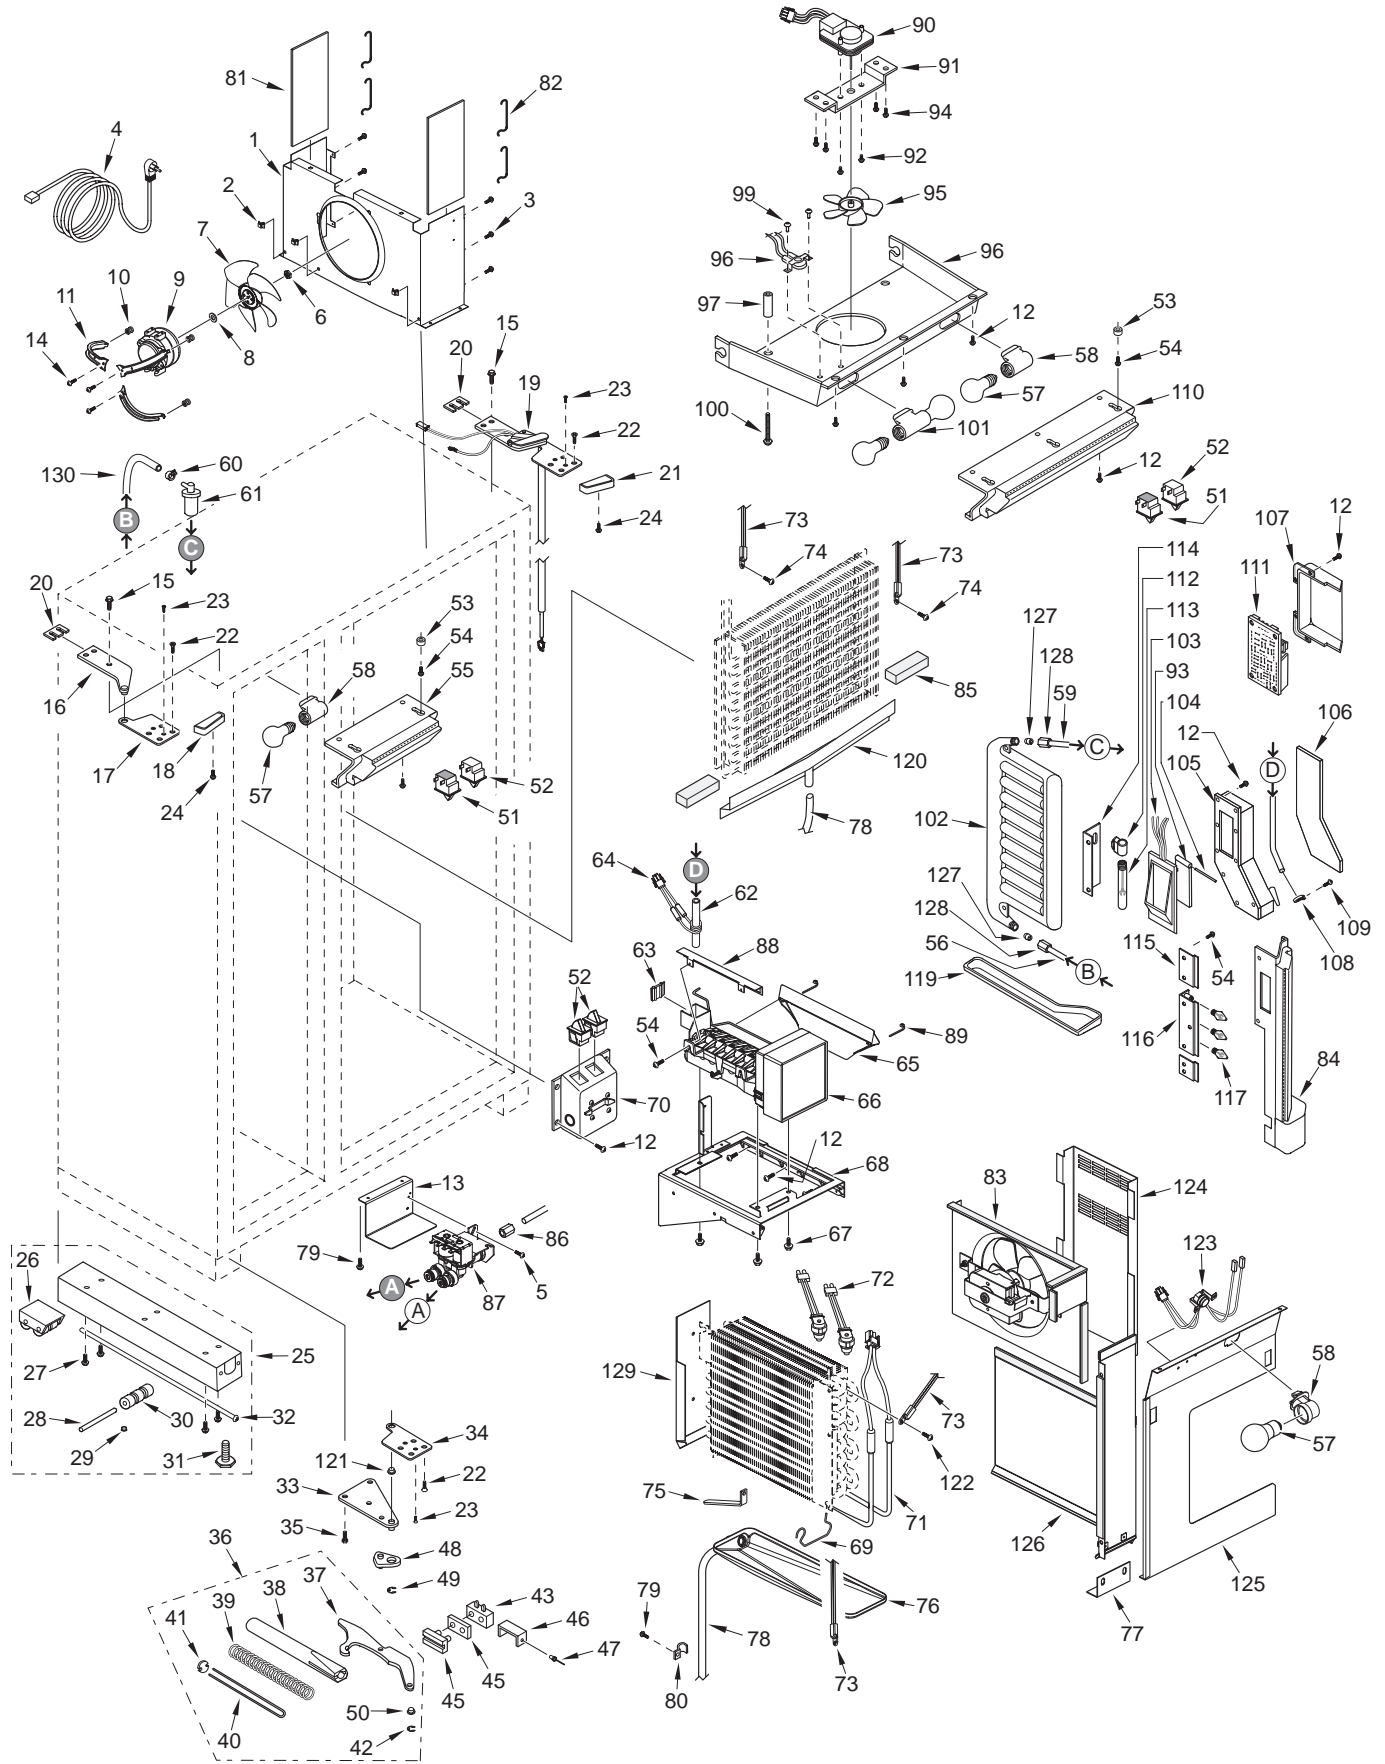

Ref #	Part #	Description	Ref #	Part #	Description
1	0262520	Shroud, Cond Fan	63	3140360	Fill Cup Plug
2	6120460	Push-in Wire Tie PWMS-H25-M	64	3070210	Fill Tube Heater
3	6201420	Screw	65	3140400	Icemaker Rudder Arm
4	3025560	Cord Assy, Power Supply	66	4200522	Icemaker Assembly
5	6200060	Screw, #8-32 x 1/2" Pan HD	67	6201000	Screw #8-32X3/8 Thread Forming
6	6150410	Nut, 1/4-20	68	4182041	SRVC Assy, Ice Bucket Main Frame
7	3150800	Blade, Condenser Forward-SW	69	3451050	Clip, Defrost Heater
8	3210340	Neoprene Silencer, 7/8"	70	4220420	Auger Motor Assy (Incl motor & switches)
9	4200740	Motor Pkg, Cond Fan (blade not incl.)	71	3070230	Heater, Defrost
10	3220360	Grommet, Mtg Brkt	72	3082060	Defrost Terminator
11	0261150	Brkt, Cond Mounting (3)	73	4204150	Thermistor, ASM Srvc Pkg
12	6201270	Screw, #8-18 x 5/8" PH PN SS-Gnd	74	6201270	Screw, #8-18 x 5/8" PH PN SS-Gnd
13	0262090	Bracket, Water Valve	75	0261810	Heat Conductor, Drain Tube
14	6201580	Screw, #8-36 X 1/2 Nylon Patch	76	3000040	Drain Trough, Fre Evap
15	6110070	Bolt, 1/4-20x3/4 Spinlock Zinc	77	0262050	Bracket, Drain Pan
16	4151272	Cabinet Hinge Assy, Upper LH	78	1601400	Drain Tube, Wire - 1/2" x 72"
17	4151472	Door Hinge Assy, Top LH	79	6200010	Screw, #10-12 x 3/4" Pan HD
18	3541018	Top Cabinet Hinge Cover, LH	80	6120050	Tube Clamp, Plastic, 5/8"
19	4325200	W/H, Ref Door Hinge	81	3212460	Gasket, Condenser
20	0168680	Shim - Hinge	82	1801100	Heater Clip
21	3541017	Top Cabinet Hinge Cover, RH	83	4220640	Assy, Fre Evap Fan Shroud
22	6110540	Bolt, #10-24 x 1/2" Flat Socket HD	84	4161463	Vertical Cntrl Pnl Assy
23	6200390	Screw, #6 x 3/8" T25 Flat Head PH	85	6231490	Tape, Foam XLPE
24	6200140	Screw, #8-15 x 3/8" Truss HD	86	3520250	Water Inlet Fitting Assy
25	4110353	Base Assy (w/rollers)	87	3090330	Valve, Water Dual Quick Connect
26	4110331	Base Rear Roller Assy	88	0262630	Bracket, Ice Deflector
27	6200010	Screw, #10-12 x 3/4" Pan HD	89	6120470	Wire Tie, Black
28	3550560	Straight Pin, Base Assy - .312" x 2.88"	90	4200170	Refrig. Fan Mtr Cmpnts (Blade not Incl.)
29	3450620	Canoe Clip	91	0211620	Refrig Fan Bracket
30	3421240	Cabinet Roller (Single)	92	6110270	Bolt, #10-32 x 1/4" RD HD
31	3570050	Leveling Leg, #18-3/8 x 1"	93	4203810	Mullion Chute HTR Rplcmnt
32	6110580	Adjusting Screw	94	6201270	Screw, #8-18 x 5/8" PH PN SS-Gnd
33	4151281	Cabinet Hinge Assy, Lower RH	95	3150640	Fan blade, Ref/Fre Evap.
	4151282	Cabinet Hinge Assy, Lower LH	96	4161480	Refrig. Fan Shroud Assy
34	4151241	Door Hinge, Bottom RH	97	6220540	Screw Grommet / Stand-off
	4151242	Door Hinge, Bottom LH	98	3082140	Light Terminator
35	6110070	Bolt, 1/4-20x3/4 Spinlock Zinc	99	6180010	Pop Rivet, 1/8"
36	4201111	Door Closer Assy, RH	100	6201010	Screw, #8-15 x 2" Pan Head
	4201112	Door Closer Assy, LH	101	3050250	Sckt, Light M Base Dbl
37	NA	See 4201111, 1112, 1115 or 1116	102	4181710	Water Resrvr Tank Assy (Incl water lines)
38	NA	See 4201111, 1112, 1115 or 1116	103	3515940	Mullion Chute Door
39	3450530	Door Closer Spring	104	3421360	Chute Door Rod
	3450710	Low-Pull Door Closer Spring	105	4181230	Ice Chute/Water Nozzle Assembly
40	3421290	Door Closer Linkage	106	3411530	Ice Chute Cover
41	0165980	Door Closer Spring Retainer	107	3413810	Control Enclosure
42	3421260	Door Closer Bearing	108	6120120	Tube Clamp, 3/8" Stl w/nut
43	3450570	Door Closer Cushion	109	6200330	Screw, #8-18 x 3/8" Pan Head
44	0165970	Door Closer Guide Support	110	4162931	Front Assy, Ref
45	3421310	Door Closer Guide	111	4204280	Cntrl Board, Dual Dispense
46	0166360	Door Stop Cushion Retainer	112	3050220	Socket, Light Base Sngl
47	6180010	Pop Rivet, 1/8"	113	3030040	Light Bulb, Long/Narrow; 40 watt
48	DS90	Door Stop-90 Degree	114	0212790	Bracket, Display Light
	DS105	Door Stop-105 Degree	115	0212270	Control Panel Retainer, Upper
49	3450560	E-Ring, 7/16"	116	0212280	Control Panel Retainer, Mid
50	3450550	E-Ring / Klipping, 5/16"	117	3030070	Light Bulb, 7W
51	3060140	SPST Light Switch (White)	118	0212290	Control Panel Retainer, Lower
52	3060130	SPST Fan/Icemaker Switch (White)	119	0212960	Mullion Trough
53	6160240	Nylon Spacer	120	0212600	Drain Trough Assembly
54	6200720	Screw, #8-18 x 1/2 PH Truss HD	121	3421270	Hinge Bearing, 3/8" x 5/8"
55	4162911	Front Assy, Fre	122	6200120	Screw, #10-12 x 1/2" Truss HD
56	3024220	Tube, Plastic Water -118-3/8"	123	3021590	Wire Hrns, Fre Upper Light
57	3030030	Light Bulb, 40 Watt	124	4152180	Cover Assy, Fre Fan
58	3050230	Socket, Light Med Base Sngl	125	4162720	Light Assy, Fre Evap Front
59	2600617	Plastic Water Line	126	4152140	Cover Assy, Fre Evap
60	6220470	Fill Tube Clamp	127	3520050	Brass Insert, Solenoid
61	1607700	Water Inlet Tube	128	3520340	Water Tank Compression Nut
62	2605411	Water inlet Tube extension, 2.06"	129	0235720	Bracket, Drain Deflector
			130	3024230	Tube, Plastic Water

685-3 MECHANICAL VIEW