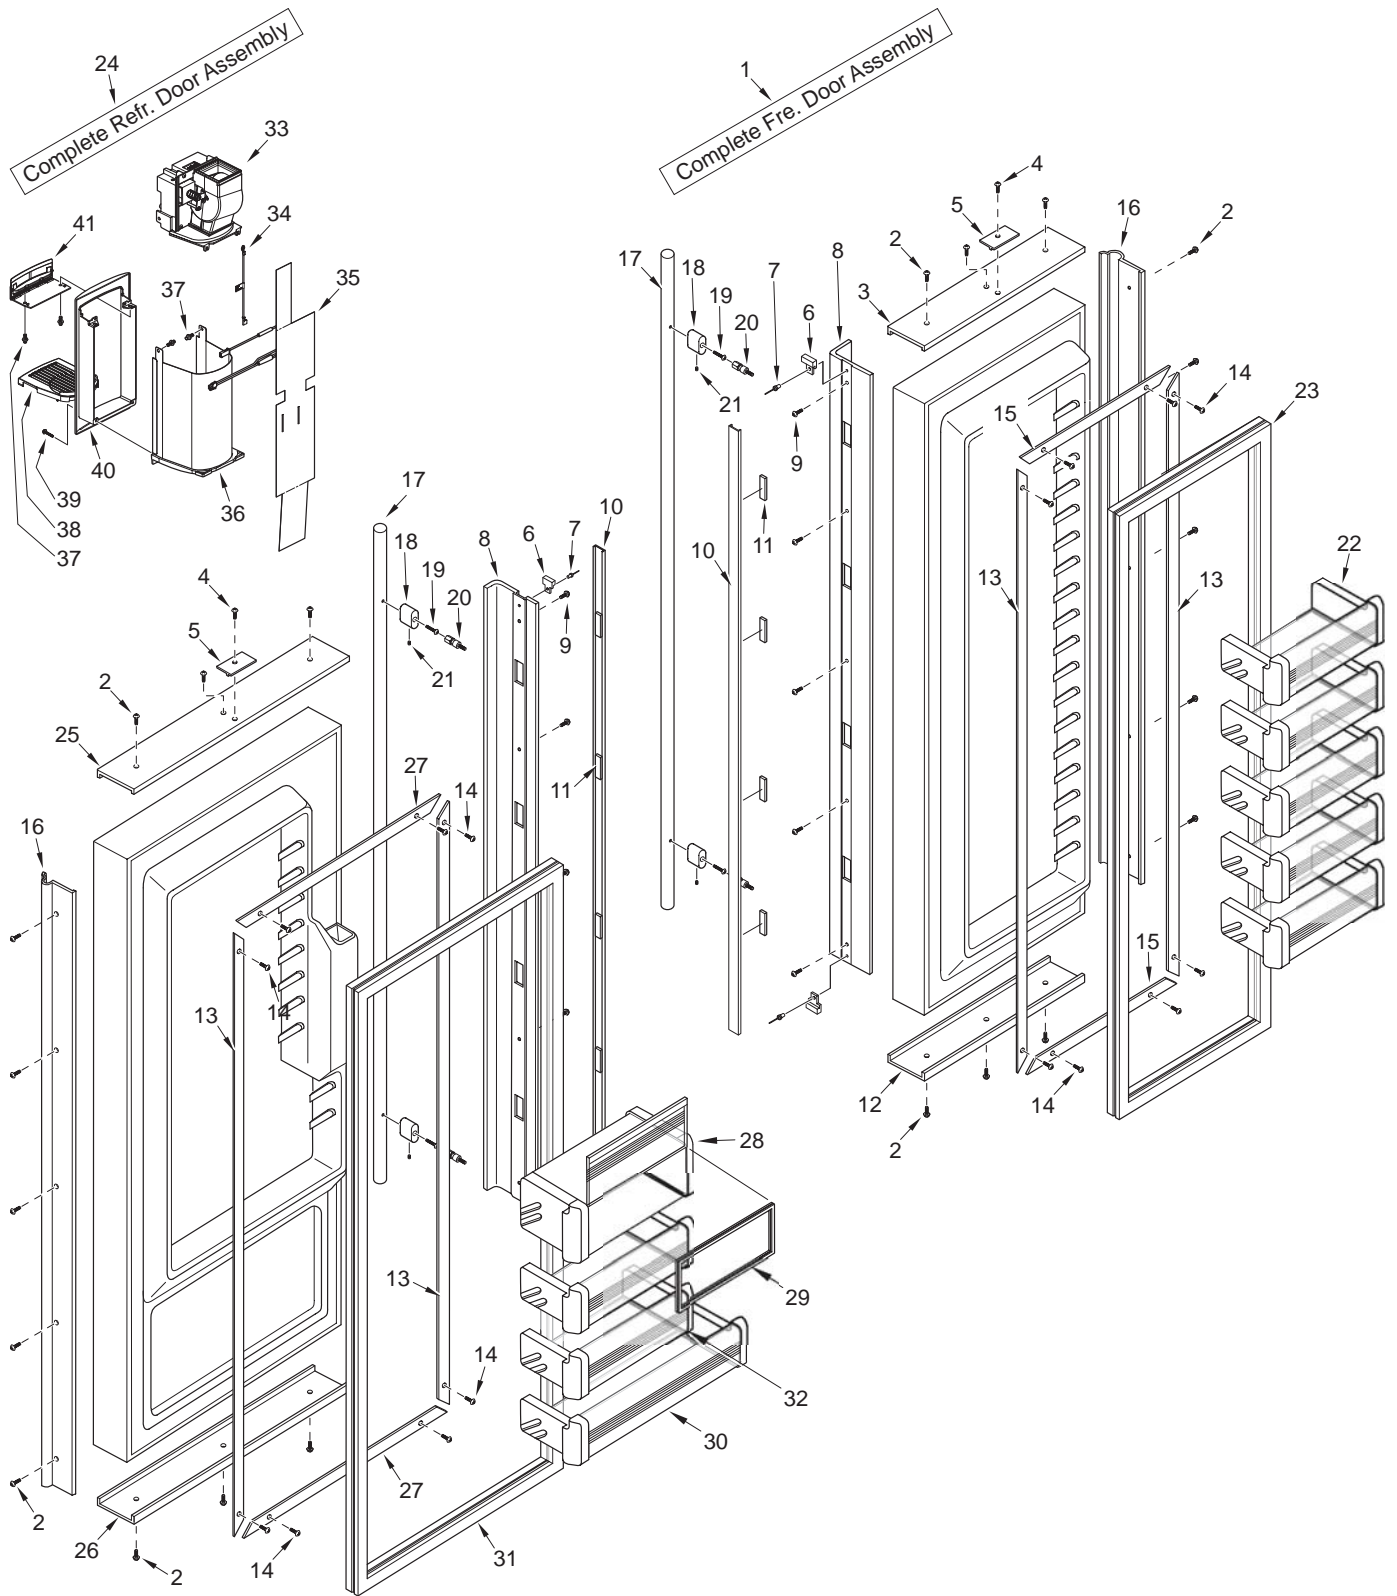

685-3 DOOR PARTS LIST

Ref #	Part #	Description	Ref #	Part #	Description
1	4133175	Freezer Door Assy, Frame/Overlay	22	4330650	Fre Door Shelf Assy
	4133235	Fre Door Assy, SS	23	3212190	Door Gasket, Fre
NOTE:	Freezer door assy's do NOT incl. hinges or handle.		24	4135131	Door Assy, SRVC Ref 685 Frmd/Olay
2	6200720	Screw, #8-18 x 1/2 PH Truss HD		4135145	Door Assy, SRVC Ref 685 Stainless Steel
3	2230617	Door Trim, Top; Freezer	NOTE:	Refrig. Door Assy's incl. top hinge assy & dispenser assy; Do NOT incl. bot hinge, handle, bezel or grille.	
4	6200720	Screw, #8-18 x 1/2 PH Truss HD	25	2230615	Door Trim, Top; Refrigerator
5	4200940	Switch Depressor (Includes Screw)	26	2230616	Door Trim, Bottom; Refrigerator
6	3413340	Handle/Trim End Cap	27	3421620	Gasket Retainer, 23.125"
7	6180160	Rivet, Open End Blind, 1/8" X 3/16"	28	4330620	Dairy Compartment Assembly
8	4132220	Door Handle Assembly (Framed)	29	3211910	Dairy Compartment Gasket
	4132320	Handle-Side Door Trim (Overlay)	30	4330550	Refrig. Door Shelf Assembly (Regular)
9	6201300	Tapping Screw, #8 x 1/2"		4330540	Gallon Door Shelf Assy (Sales Acc.)
10	4131860	Handle/Trim Molding Assembly	31	3212180	Door Gasket, Refrigerator
11	3451140	Magnet, Trim Strip - 3"	32	4330630	Upper Refrig. Door Shelf Assembly
12	2230618	Door Trim, Bottom; Freezer	33	4204560	Pckg, 685/695 Non-Delay Dispenser
13	3420260	Gasket Retainer, 66.875"	34	3021480	Wiring Harness, Ground
14	6200410	Screw, #8 x 1/2" Slot Head Hex	35	3070390	Heater, Glasswell
15	3421610	Gasket Retainer, 13.813"	36	4204294	PCKG, Glasswell Liner/Sump
16	3511131	Door Trim, Hinge Side - Mitered Corner	37	6180330	Rivet, Plastic 1/4 DIA
	3511130	Door Trim, Hinge Side - (SS Model)	38	3414250	Grille, Glasswell
17	4133730	Handle Assy, SS OBR Standoffs	39	6201630	Screw, #8-16 X 1 SS (SS Units)
18	3512150	Standoff, SS Oval		6201640	Screw, #8-16 X 1-1/2 SS (Frmd/Olay)
19	6110720	Bolt #10-24X1/2 Socket HD Cap	40	4204293	PCKG, Dispenser Bezel/S
20	3511520	Handle Mounting Stud	41	4204292	PCKG, Dispenser Control Panel
21	6110730	Set Screw #10-32 X 1/4 SS Cone			

685-3 DOOR VIEW