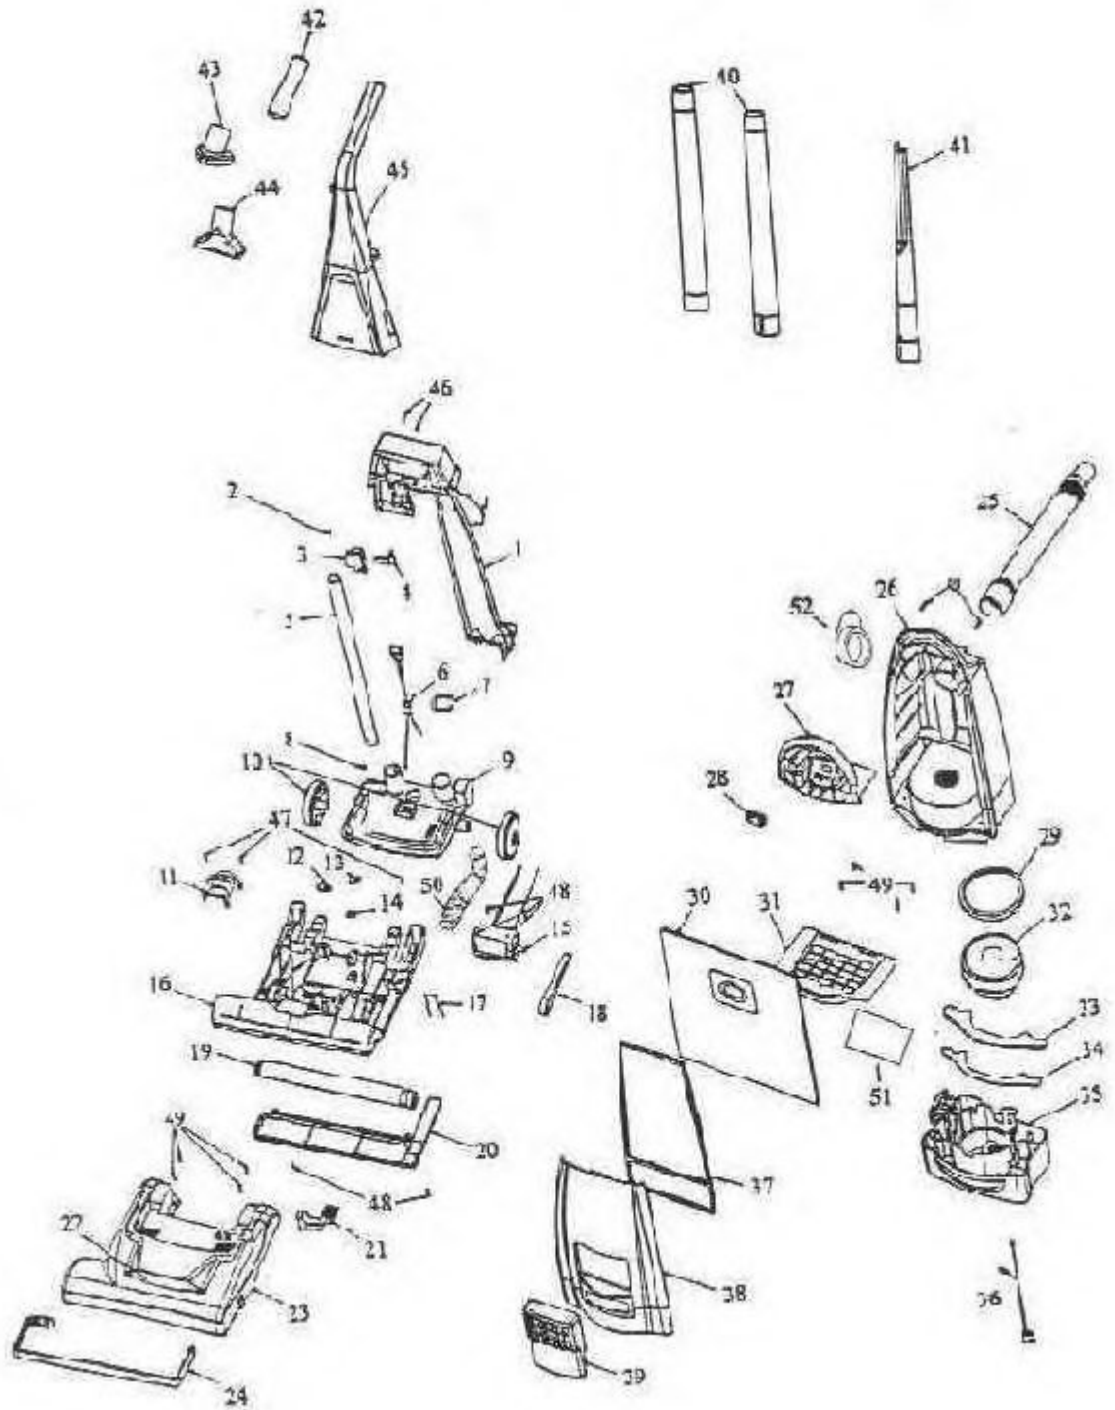

Key No.	Part No.	Part Desc.
		BACK SUPPORT W/GRAPHIC PLU*RBO
01	0143803	BACK SUPPORT W/GRAPHIC PLU*RBO
		BACK SUPPORT W/GRAPHIC BLA*RBO
01	0143823	BACK SUPPORT W/GRAPHIC BLA*RBO
02	0108434	SPRING LATCH *RBC
03	0133813	HSG LATCH 981 *RBO
04	0133812	LATCH SLIDE RED 981 *RBO
05	0109474	TUBE HANDLE STRAIGHT *RBO
06	0107348	RECEPTACLE PLUG LIFT-OFF 3*RBO
07	0104004	GASKET TRANSITION *RBO
08	8805006	NUT #10-24 NYLOCK REPL
10	0109770	WHEEL REAF *RBO
12	5559069	BULB-GE T5/921 12.8V
14	5559148	SWITCH BRUSH FT MTR LIFTOFF 3554 11812*RBO
15	0106028	BELT DRIVE 1-PACK BRUSH ASSM HAIRWRAP CLEAR REP
18	5559017	DOOR BRUSH 981 EPL
19	2167560	DETENT LEVER FOOT RELEASE REPL
20	2133173	LENS - NEW - 981 *RBO
21	2103052	COVER ASSY FOOT PLUM 981 *RBO
22	0133807	FOOT BUMPER 981 *RBO
23	0143806	HOSE STRETCH-CLEAR LIFT-OFF
24	0133800	HOUSING ASSY POD - 981 *RBO
25	0104701	SWITCH ROCKER REI REPL
26	0143811	MTR POD LIFTOFF 3554 11929*NLA
28	5559125	
32	0106029	

UPRIGHT VACUUM LIFT-OFF MOD 3554 & 3554B

33 [0104018](#) GASKET FOR
3M FLTR-
LIFT-
OF*RBO

37 [0104032](#) GASKET POD
DOOR LIFT-
OFF 3*RBO

39 [0103541](#) Filter 3M -
Lift-Off (1-
pack)

40 [2109664](#) WAND REPL
TOOL

41 [2109157](#) CREVICE
REPL

43 [2101162](#) BRUSH-
DUSTING
974 REPL

45 [0143820](#) HANDLE &
GRIP ASSY.
PLUM 3*RBO

46 [8807001](#) SCREW
TWINFAST
#8 x 7/8-
SM*RBO

48 [8807038](#) SCREW #8 X
3/4" PLAS
PHL/HEX

49 [5557030](#) SCREW -
#8PLAS X
3/4 6PCK
REPL

50 [0104694](#) HOSE FLEX -
WIRE
REINFORCED

51 [2103296](#) FILTER
INTAKE 1632
1-PK REPL

xx [0103541](#) Filter 3M -
Lift-Off (1-
pack)