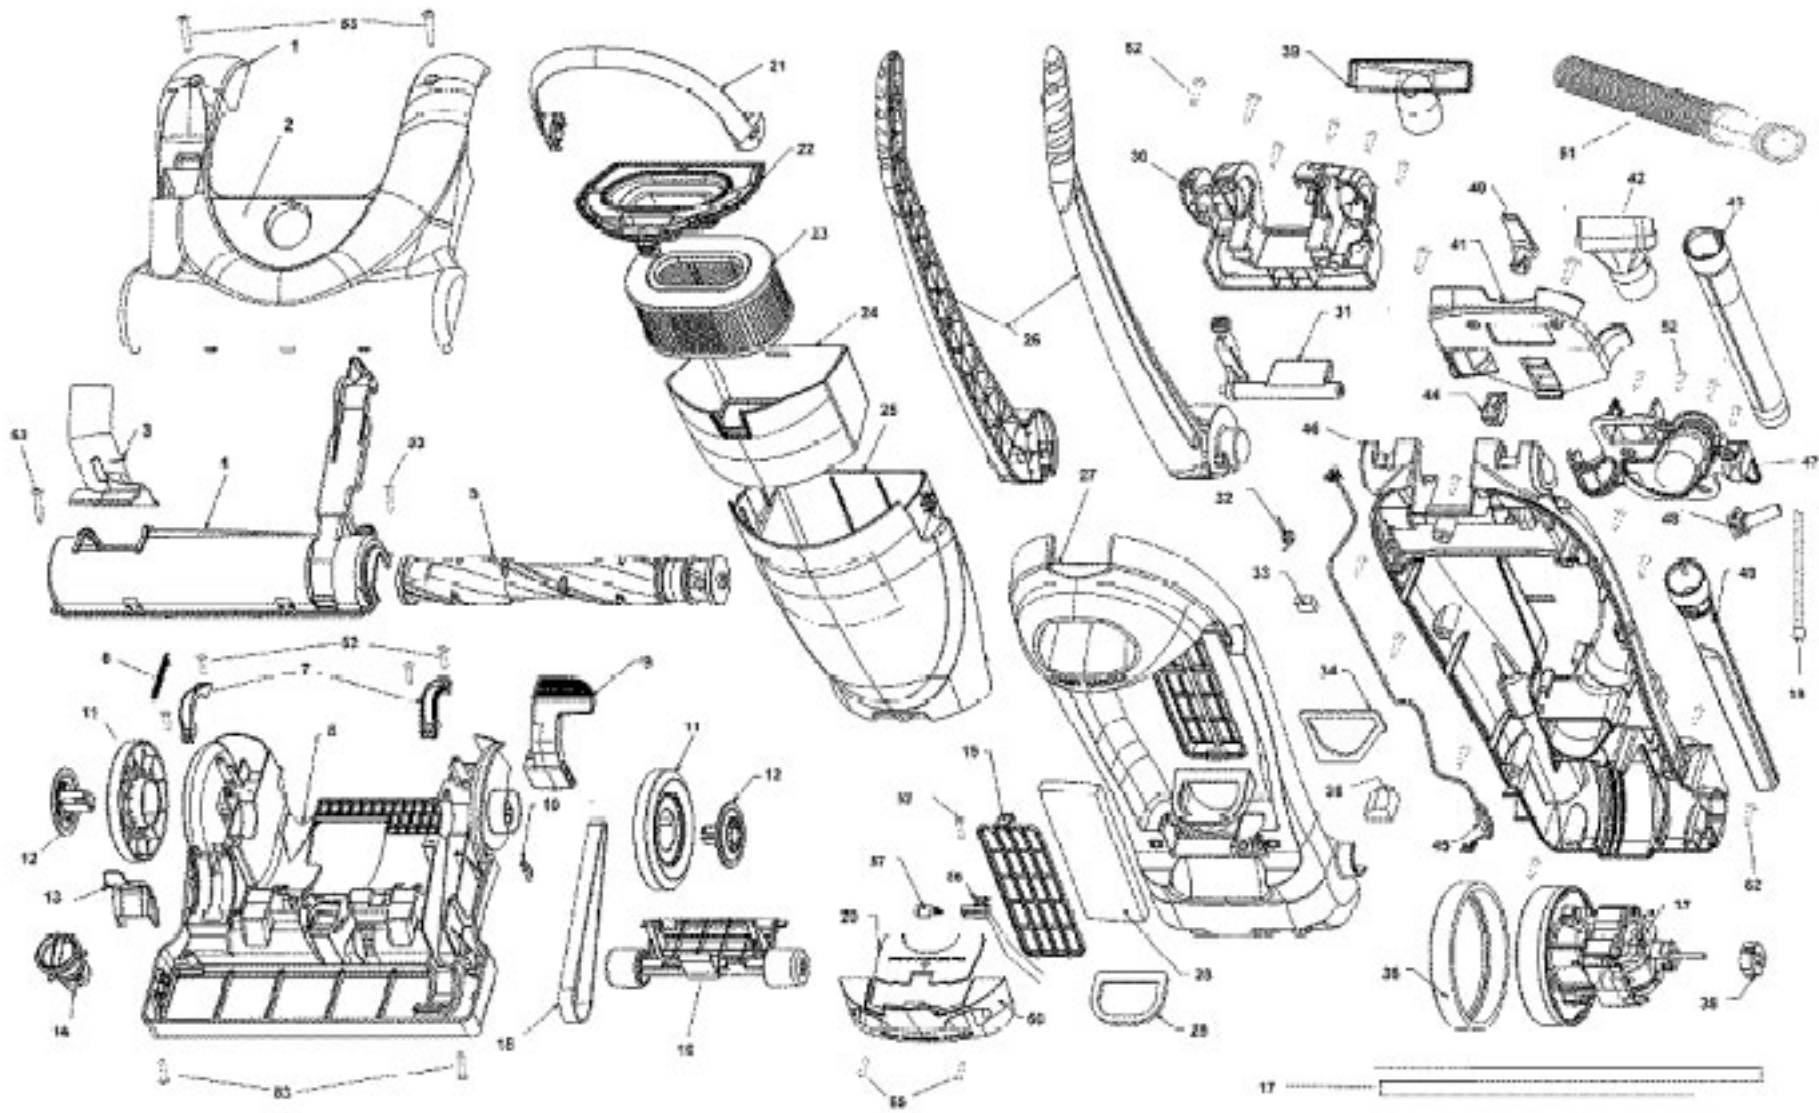

Item	Part Number	Part Description	Alt Part	Series	Qty
1	92001006	HOOD 15 IN-AG			1
2	51351013	NAMEPLATE			1
3	38646085	LOWER DUCT			1
4	37243044	AGITATOR HOUSING			1
5	48414115	AGITATOR-15-SERVICE			1
6	38335026	DEBRIS DOOR SPRING			1
7	36131118	TRUNNION COVER-ABE			
8	37242136	MAINBODY-ABU	92001255		1
9	38458070	HANDLE REL LEVER			1
10		NOT REQUIRED PART OR SEE NOTE			1
11	38522086	REAR WHEEL			2
12	37912018	WHEEL HUB-AGR			2
	37912016	WHEEL HUB-ABU	37912018		2
13	37257300	DEBRIS DOOR			1
15	38528040	AG BELT-12AMP BULK			1
16	90001005	FRONT WHEEL ASSEM			1
17	38781076	ROPE SEAL GASKET			1
18	46383348	ATTACHMENT CORD	91001196		1
19	36426061	FINAL FILTER RETAINER			1
20	37248005	BULB ACCESS DOOR			1
21	39457045	DIRT CUP CARRY HDL			1
22	37249037	DIRT CUP LID W/SEAL			1
23	40130050	CARTRIDGE FILTER			1
24	36426065	FILTER SUPPORT-SERVICE			1
25	38775098	DIRT CUP-SERVICE			1
26	39453001	UPPER HANDLE ASSEMBLY			1
27	37254221	FRT HSING-AG-SERVICE			1
28	38766008	FINAL FILTER			1
29	38785019	INLET SEAL			1
30	37258161	HANDLE RETAINER COVER			1
31	36151033	PIVOT LATCH LEVER ABR	92001063		1
32	38355016	PIVOT LATCH SPRING			1
33	34131010	PLUG			1
34	38783032	DUCT SEAL			1
35	34131019	WIRE OPENING PLUG			1
36	36322037	MOTOR MOUNT-LARGE			1
37	43576188	MOTOR ASSEM COMP.	43576175		1
38	36322030	MOTOR MOUNT-SMALL			1
39	3861401E	FURNITURE NOZZLE	38614044		1
40	3944201P	CORD WRAP			1
41	36433182	TOOL HLDR UPPER			1