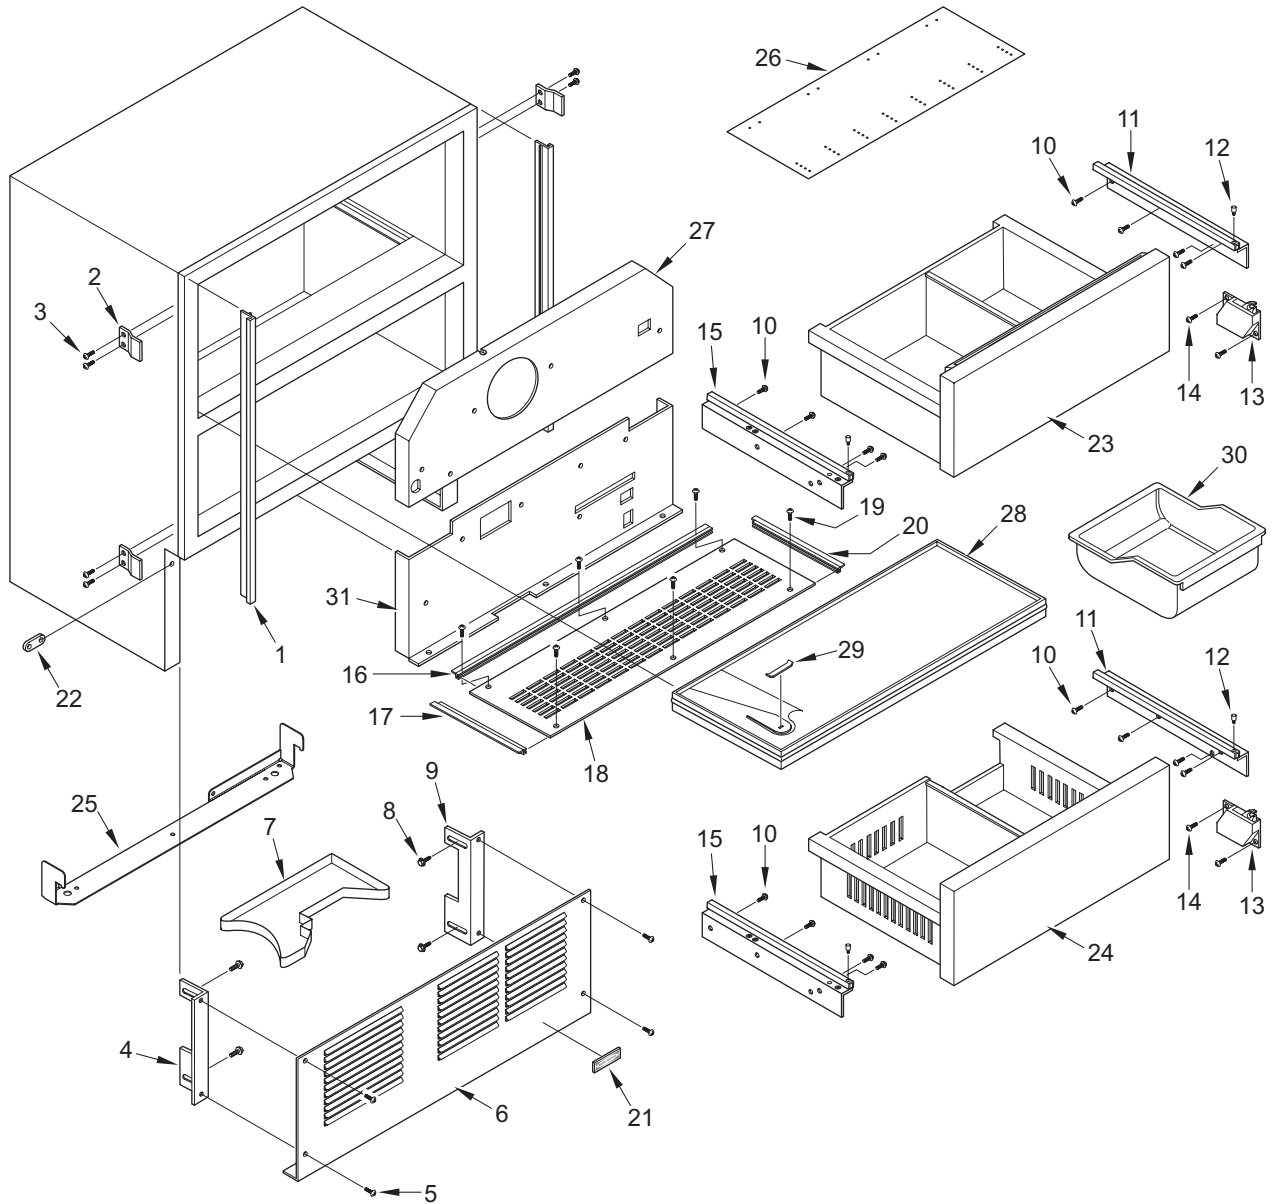

700BC/I-3 COSMETIC PARTS LIST

<u>Ref #</u>	<u>Part #</u>	<u>Description</u>
1	3516020	Molding, Side
2	3421510	Bracket, Ref to Cab
3	6201180	Screw, Tapping, #8 x 1/2" PH FL HD
4	0167662	Kickplate Brkt,LH
5	6200050	Screw, #10-12 x 1/2" Pan HD
6	3530430	Grille, Kickplate
7	0167450	Pan, Drain TB & UC
8	6200780	Screw, #10-24 x 1/2" PH Hex
9	0167661	Kickplate Brkt,RH
10	6200140	Screw, 1/4-20 x 1/2" Sems But HD
11	4134430	Drawer Assy, Slide-RH
12	3550720	Pin, White Thread
13	3541020	Closer, Drawer
14	6200110	Screw, #10-12 x 5/8" Truss SS
15	4134440	Drawer Assy, Slide-LH
16	3211493	Sump Cover Seal-Back
17	3211492	Sump Cover Seal-LS
18	4151900	Evap. Sump Cover Assy. (Incl. Seals)
19	6200080	Screw, #8-15 x 1/2" Truss HD
20	3211491	Sump Cover Seal-RS
21	3580170	Nameplate
22	3421460	Bracket-Unit to Unit
23	NA	See Drawer View & Drawer Parts List
24	NA	See Drawer View & Drawer Parts List
25	0167550	Bracket, Anti Tip
26	3754220	Door Panel Drilling Template
27	0235500	Shroud, Upper Fan
28	4152160	Divider Assy, Mullion/Wire Tray
29	3450780	Clip, Wire
30	3414220	Bucket, Ice
31	0235490	Air Duct, Lower

700BC/I-3 COSMETIC VIEW