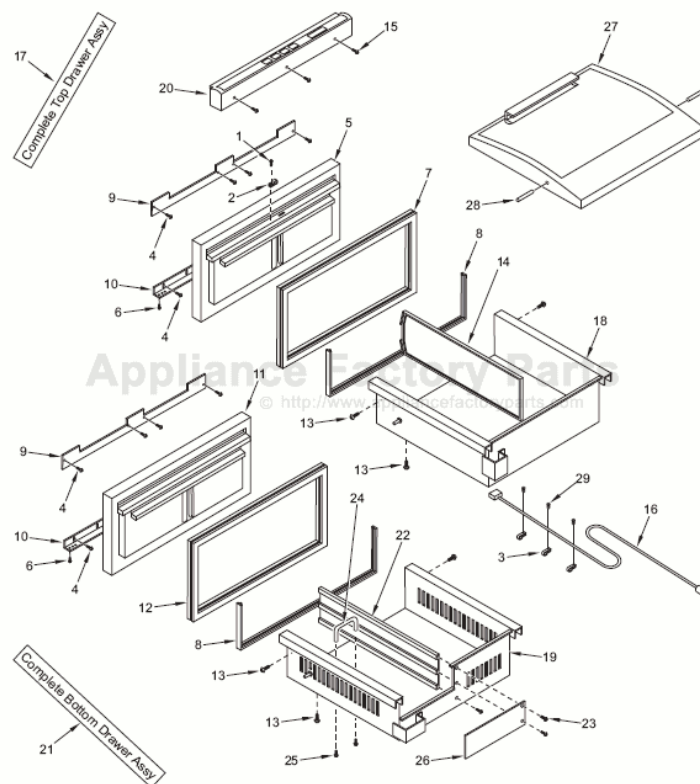

[Find Your SUBZERO Refrigerator Parts - Select From 117 Models](#)

----- Manual continues below -----