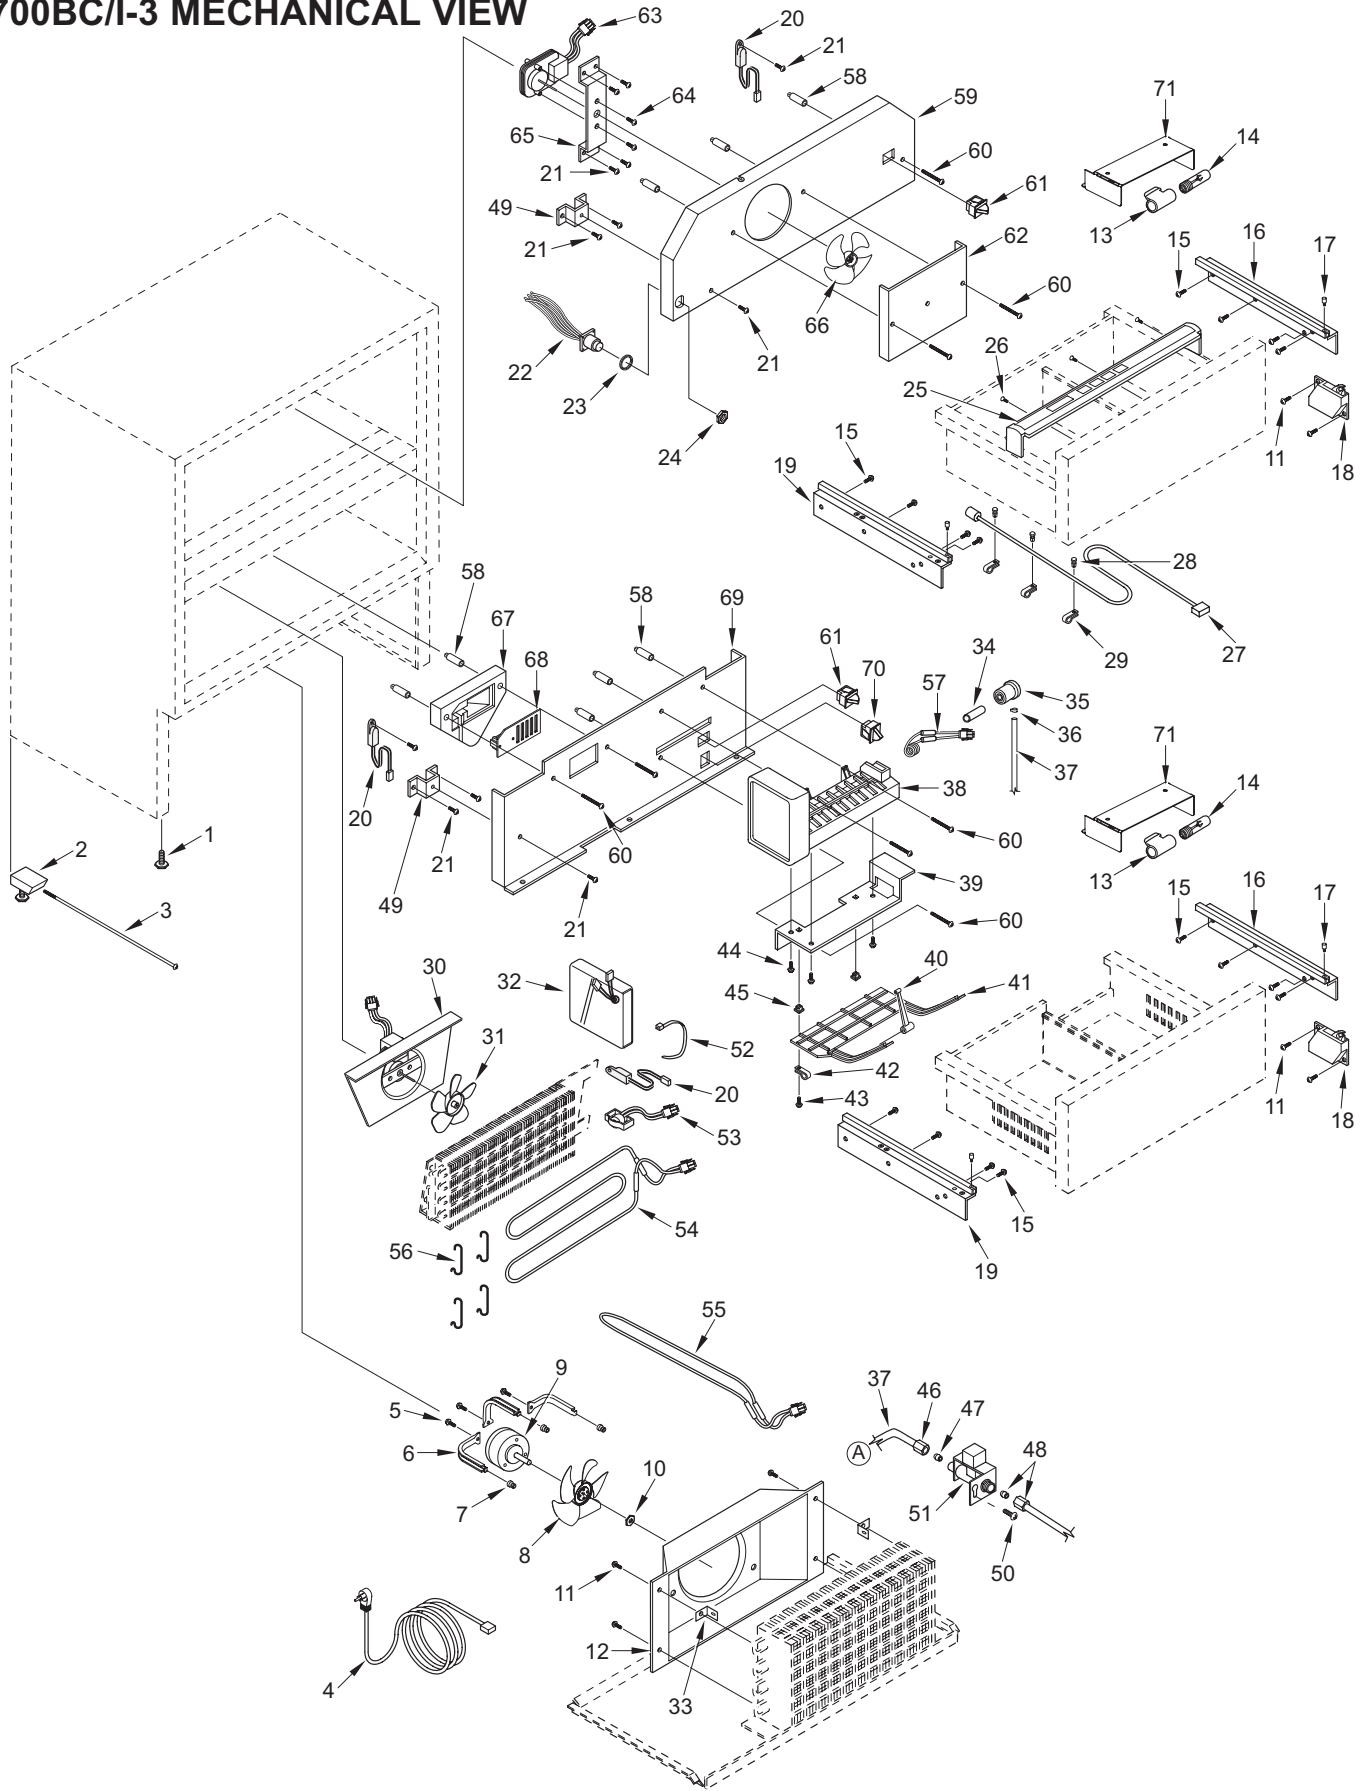

700BC/I-3 MECHANICAL PARTS LIST

Ref #	Part #	Description	Ref #	Part #	Description
1	3570060	Bolt, Leveler 3/8-16X2-1/8	38	4200520	Modular Icemaker (See IM Breakdown at back of this parts manual)
2	4202000	Rear Leveler Assembly	39	0261880	Bracket, Icemaker
3	3421500	Adjusting Rod	40	3421070	Rod, Connecting
4	3025570	Retractor Assy, Power Cord	41	3140300	Arm, Icemaker Cntrl
5	6201000	Screw #8-32X3/8 Thread Forming	42	6120280	Clamp, Tube Nylon 3/16"
6	0261150	Bracket, Cond Fan Mtg	43	6200080	Screw, #8-15 x 1/2" Truss HD
7	3220360	Grommet, Mtg Brkt	44	6201000	Screw #8-32X3/8 Thread Forming
8	3150800	Blade, Condenser FW-SW	45	6220220	Screw Grommet, 1/32 x 3/8" SQ
9	4200740	Motor Pkg, Cond Fan	46	3520030	Icemaker Nylon Nut, 1/4"
10	6150410	Nut, 1/4-20	47	3520050	Brass Insert, Solenoid
11	6200030	Screw, #10-12 x 5/8", Truss CP	48	3520470	PCKG, Valve Fitting
12	4281320	Shroud Assy, Cond Fan		3024910	Tube,Plstc Water Pex (See SN Breaks)
13	3050220	Socket, Light Int Base Sngl	49	0167690	Bracket, Grounding
14	3030060	Bulb, Light 25W 1X2-1/2	50	6200780	Screw, #10-24X1/2" PH Hex Washer
15	6201140	Screw, 1/4-20X1/2" Sems But HD	51	4202790	Water Valve (See SN Breaks)
16	4134430	Drawer Assy, Slide-RH		3090390	Valve, Wtr Qck Cnct (See SN Breaks)
17	3550720	Pin, White Thread	52	6120450	Locking Cable Tie 9.7" BLK
18	3541020	Closer, Drawer	53	3082090	Terminator, Defrost
19	4134440	Drawer Assy, Slide-LH	54	3070020	Heater, Defrost
20	4204150	Thermistor, ASM Srvc Pkg	55	3013540	Heater, Drain Tube
21	6201270	Screw, #8-18 x 5/8" PH PN SS-Gnd	56	1801100	Clip, SS Heater Blower
22	4204020	Wire Harness, Display Replacement	57	3070210	Heater, Fill Tube
23	6160370	Gasket, Rubber 13/16 MP3	58	6160310	Standoff, Nylon 1"
24	6151010	Nut, Plastic 13/16-28 UNS	59	0235500	Shroud, Upper Fan
25	4162761	Control Panel Assy, BC	60	6201120	Screw, #8-18 X 2 Truss Hd
26	6200700	Screw, #6-20 x 5/8" PH Flat HD SS	61	3060140	SPST Light Switch
27	3025480	Wire Harness, Display Flexible	62	0213000	Diffuser, Fan Upper
28	6180340	Snap Rivet, Plastic White 13/64	63	4200170	Ref Fan Motor Repl Components
29	6120280	Clamp, Tube Nylon 3/16"	64	6110270	Bolt, #10-32 x 1/4" RD HD
30	4201940	Evap Fan Motor Assy	65	0212540	Bracket, Fan (SRVC Brkt)
31	3150060	Blade, Fan 5-Prop 5-1/2"	66	3150640	Fan Blade, Evaporator
32	4162751	Control Assy, Base Main Board Srvc	67	3150920	Mount, Baffle Insulator
33	3450290	Bracket, Angle #8a	68	3014140	Control, Baffle
34	2605405	Tube, Extension Fill	69	0235490	Air Duct, Lower
35	1607600	Tube, Inlet	70	3060130	SPST Fan/Icemaker Switch
36	6220470	Fill Tube Clamp	71	0212932	Bracket, Light Srvc-Base
37	2600617	Plastic Water Line (See SN Breaks)			
	3026450	Tube,Plstc Water Pex (See SN Breaks)			

700BC/I-3 MECHANICAL VIEW