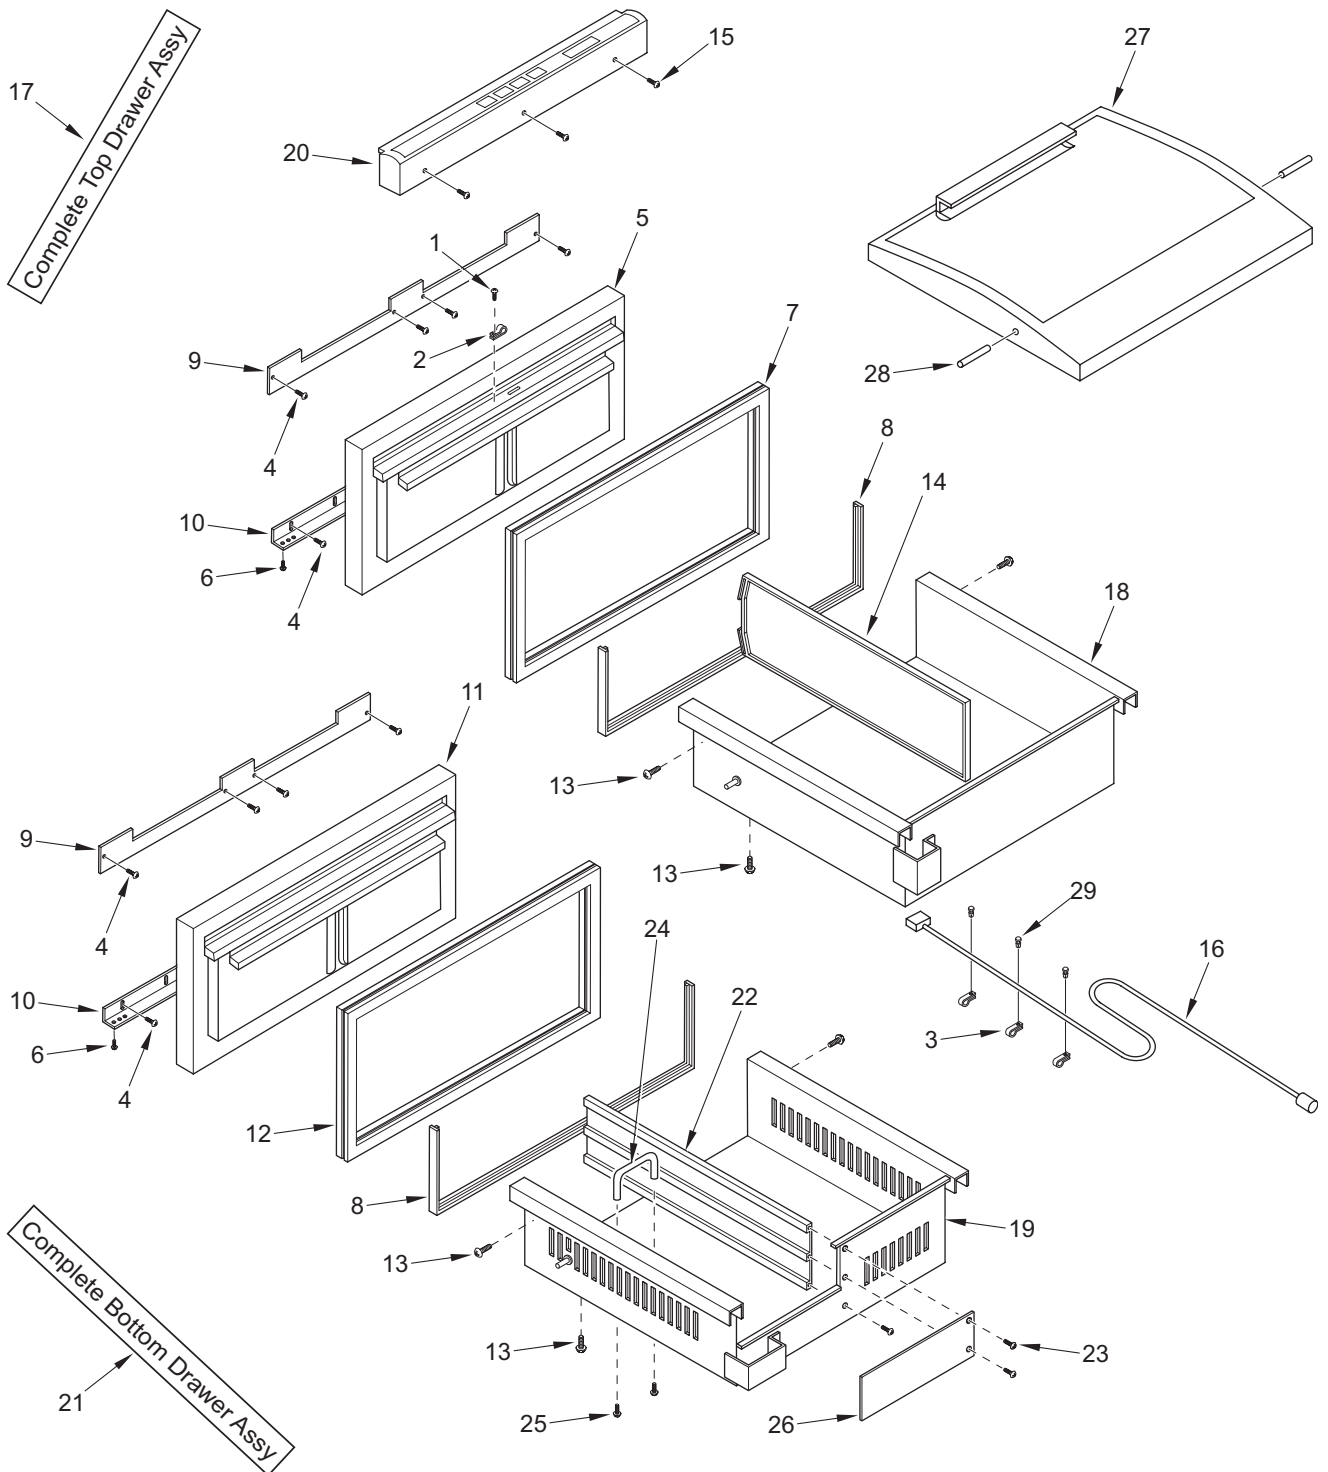

----- Manual continues below -----

**700BC/I-3 DRAWER PARTS LIST**

<u>Ref #</u>	<u>Part #</u>	<u>Description</u>
1	6200080	Screw, #8-15 x 1/2" Truss HD
2	6120190	Tube Clamp, Steel, 3/16"
3	6120280	Clamp, Tube Nylon 3/16"
4	6200720	Screw, #8-18 x 1/2 PH Truss HD
5	4131730	Upper Drawer Front Assy
6	6201500	Screw, #10X3/4 Drill PH Hex Was
7	3212220	Gasket, Drawer-UPR
8	3211560	Seal, Tub White 37-5/8"
9	3421930	Bracket, Door Panel-Upper
10	3421940	Bracket, Door Panel-Lower
11	4131750	Lower Drawer Front Assy
12	3212230	Gasket, Drawer-LWR
13	6200110	Screw, #10-12 x 5/8" Truss SS
14	3601340	Divider, Top Drawer
15	6200700	Screw, #6-20 x 5/8" PH Flat HD SS
16	3025480	Wire Harness, Display Flexible
17	4135290	Drawer Assy, UPR
18	3414470	Tub, Upper Ref Drw Closer Front
19	3414210	Tub, Lower Drawer
20	4162761	Control Panel Assy, BC
21	4135310	Drawer Assy, LWR
22	3601420	Divider, Ice Drawer
23	6200710	Screw, #8-18X3/8" Fillister HD
24	3511040	3" Wire Pull (with IM only)
25	6200080	Screw, #8-15X1/2" Truss HD (with IM only)
	3550400	Hole Plug (w/o IM only)
26	3414230	Filler Plate, Drawer tub
27	3470320	Lid Assy, Crisper
28	3412240	Pin, Crisper
29	6180340	Snap Rivet, Plastic White 13/64

NOTE: Drawer panels on this model are a sales accessory. For part numbers of complete door panel sets or components of the door panel sets, contact the factory.

700BC/I-3 DRAWER VIEW

**700BC/I-3 COSMETIC PARTS LIST**