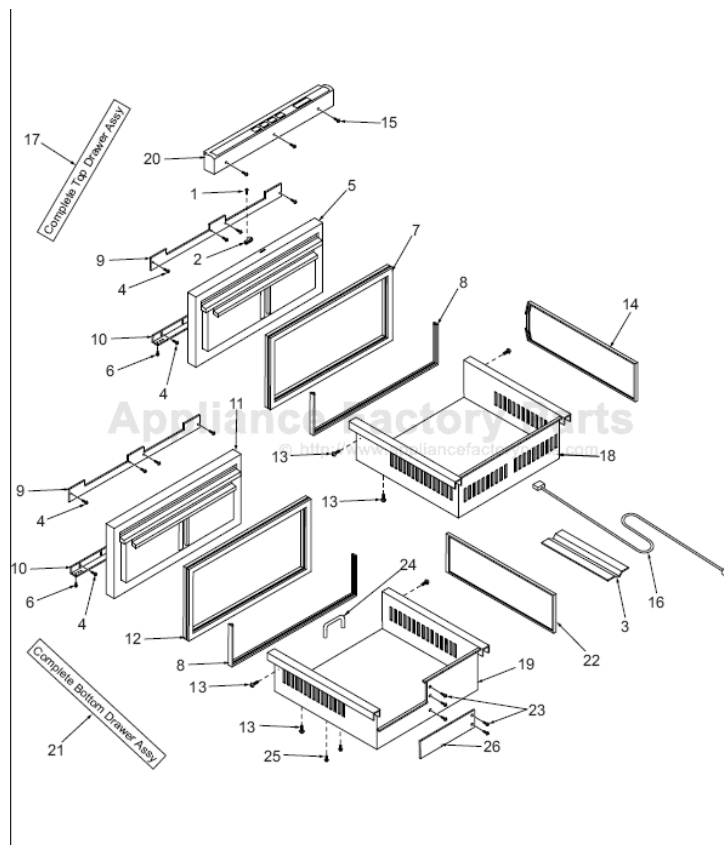

[Find Your SUBZERO Refrigerator Parts - Select From 117 Models](#)

----- Manual continues below -----