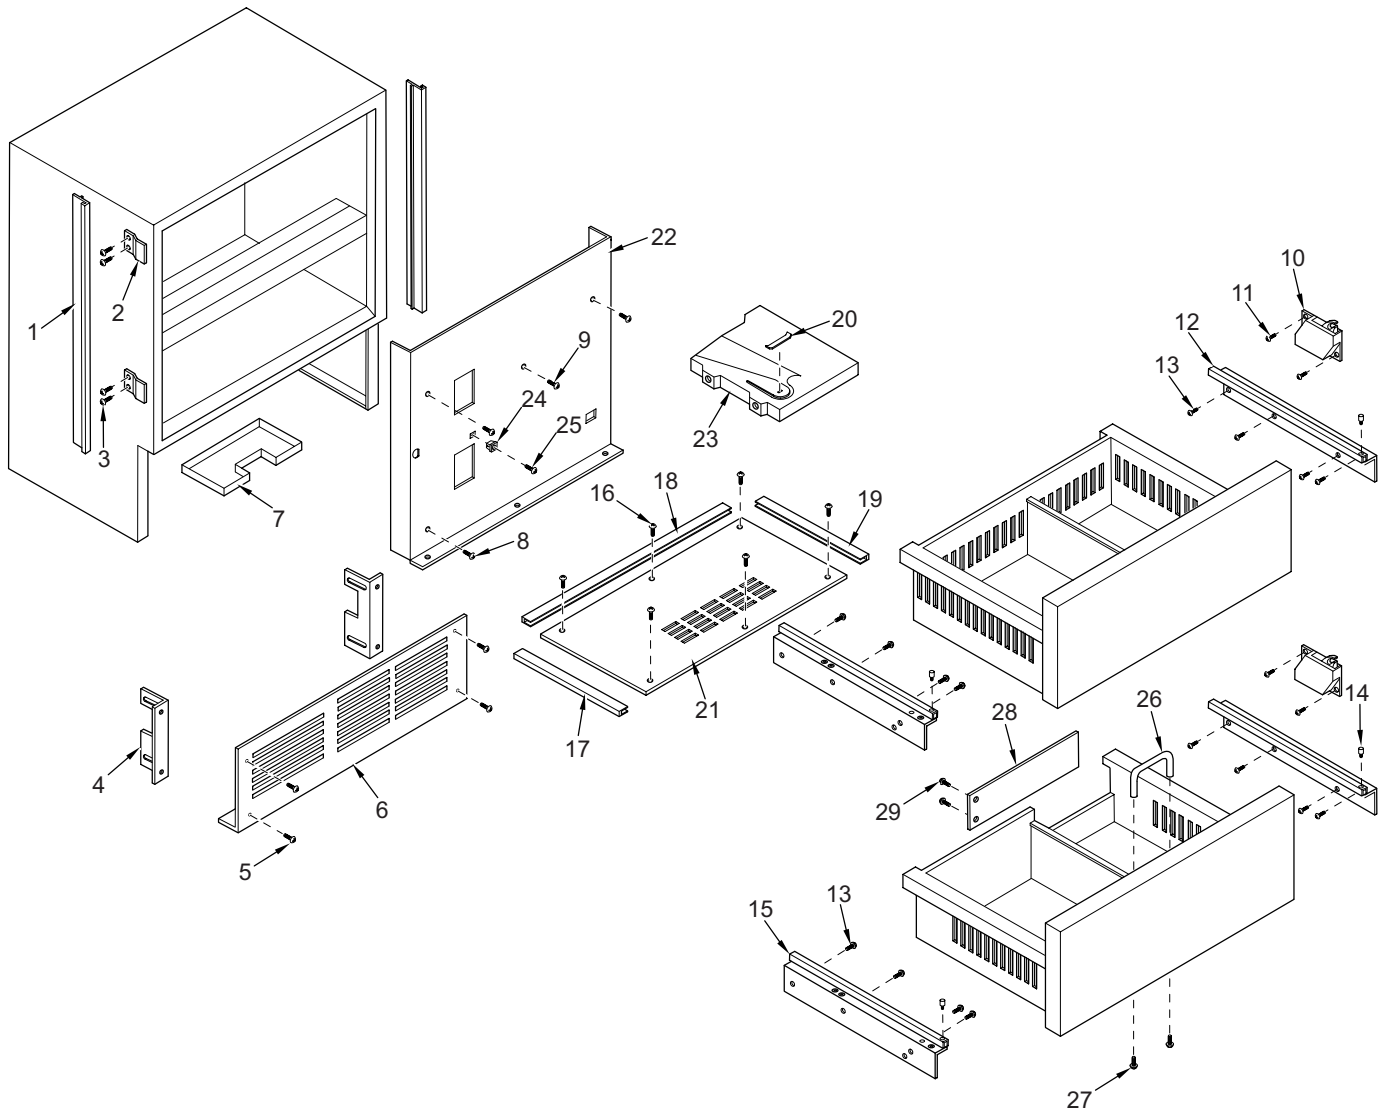

700BF/I-2 COSMETIC VIEW PARTS LIST

<u>Ref #</u>	<u>Part #</u>	<u>Description</u>
1	3516020	Side Molding
2	3421510	Bracket, Unit to Cabinet
3	6200720	Screw, Tap, #8 x 1/2" PH FL HD
4	0167661	Kickplate Bracket - RS
	0167662	Kickplate Bracket - LS
	6200780	Screw, #10-24 x 1/2" PH Hex
5	6200050	Screw, #10-12 x 1/2" Pan HD
6	3530430	Kickplate/Grille
7	0167450	Drain Pan
8	6201120	Screw, #8-18 x 1.75 Truss SS
9	6200060	Screw, #8-32 x 1/2" Pan HD
10	3541020	Drawer Closer
11	6200110	Screw, #10-12 x 5/8" Truss SS
12	4134430	Drawer Assy, Slide-RH
13	6201140	Screw, 1/4-20 x 1/2" Sems But HD
14	3550720	White Thread Pin
15	4134440	Drawer Assy, Slide-LH
16	6201270	Screw, #8-18 x 5/8" PH PN SS-Gnd
17	3211492	Sump Cover Seal-LS
18	3211493	Sump Cover Seal-Back
19	3211491	Sump Cover Seal-RS
20	3450780	Wire Clip
21	4151900	Evaporator Sump Cover Assy
22	4151690	Air Duct Assembly
23	0233490	Wire Tray
24	6220220	Screw Grommet, 1/32 x 3/8" SQ
25	6200080	Screw, #8-15 x 1/2" Truss HD
26	3511040	3" Wire Pull (with IM only)
27	6200080	Screw, #8-15 x 1/2" Truss HD (with IM only)
	3550400	Hole Plug (w/o IM only)
28	3412420	Filler Plate, Drawer Tub Lower (w/o IM only)
29	6200710	Screw, #8-18 x 3/8" Fillister HD

NOT PICTURED

3580170	Nameplate
3754220	Door Panel Drilling Template
3421460	Bracket-Unit to Unit

700BF/I-2 COSMETIC VIEW