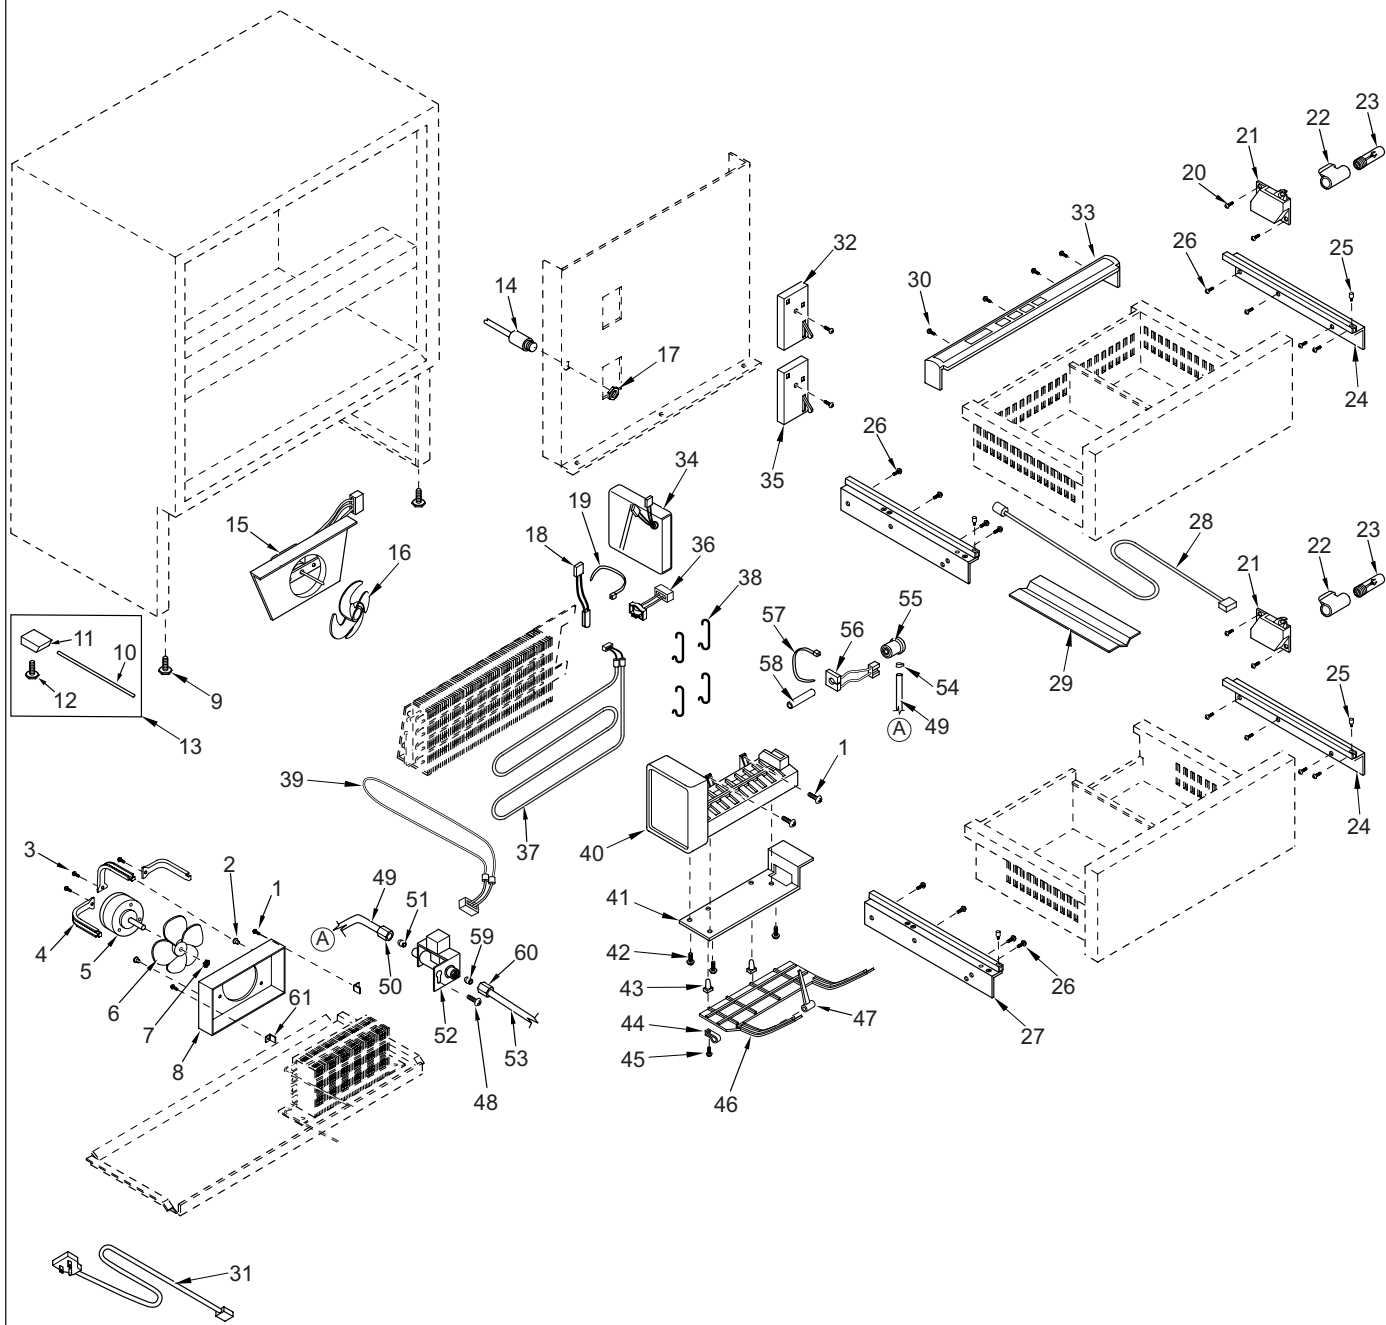

700BF/I-2 MECHANICAL VIEW PARTS LIST

<u>Ref #</u>	<u>Part #</u>	<u>Description</u>	<u>Ref #</u>	<u>Part #</u>	<u>Description</u>
1	6200010	Screw, #10-12 x 3/4" Pan HD	31	4324800	Retractor Assy, Power Cord
2	3220360	Grommet, Mtg Brkt	32	4202580	Reed Switch
3	6201000	Screw #8-32X3/8 Thread Forming	33	4203350	Cntrl Pnl Assy
4	0167430	Cond Fan Mtg Brkt (3 Required)	34	4203360	Board Assy, Control
5	4200740	Motor Pkg, Cond Fan	35	4202570	Reed Switch
6	3150320	Fan Blade, Cond -5 prop, 7"	36	3082090	Defrost Terminator
7	6150410	Nut, 1/4-20	37	3070020	Defrost Heater
8	4281320	Shroud Assy, Condenser Fan	38	1801100	Heater Clip
	3220370	Grommet, 1/4" X 3/16" (Not Shown)	39	3013540	Drain Tube Heater
9	3570060	Bolt, Leveler 3/8-16	40	4200520	Modular Ice maker
10	3421500	Adjusting Rod	41	0167700	Bracket, Ice maker
11	NA	See 4202000		6120360	Snap-in Wire Clip (Not Shown)
12	NA	See 4202000	42	6201000	Screw #8-32X3/8 Thread Forming
13	4202000	Rear Leveler Assembly	43	6220220	Screw Grommet, 1/32 x 3/8" SQ
14	4202770	Cabinet Wire Hrns Rpl Pkg	44	6120280	Clamp, Tube Nylon 3/16"
15	4201940	Evap Fan Motor Assy	45	6200140	Screw, #8-15 x 3/8" Truss HD
16	3150060	Fan Blade, 5 prop; 5-1/2"	46	3140300	Ice maker Control Arm
17	6150800	Plastic Hex Nut, 5/8-27 UNS-2A	47	3421070	Rod, Connecting
18	4323800	Coil Sensor/Thermistor	48	6200780	Screw, #10-24 x 1/2" PH Hex Wash
19	6120450	Locking Cable Tie 9.7" BLK	49	2600617	Plastic Water Line
20	6200110	Screw, #10-12 x 5/8" Truss SS	50	3520030	Ice maker Nylon Nut, 1/4"
21	3541020	Drawer Closer	51	3520050	Brass Insert, Solenoid
22	3050010	Light Skt, 3/4 Sngl (See SN Breaks)	52	4202790	Water Valve
	3050220	Skt, Lit Int Bs Sngl (See SN Breaks)	53	2604194	Tube, Water Line
23	3030060	Light Bulb, 25 Watt	54	6220470	Fill Tube Clamp
24	4134430	Drawer Assy, Slide-RH	55	1607600	Water Inlet Tube
25	3550720	White Thread Pin	56	4202310	Fill Tube Htr/IM Harness
26	6201140	Screw, 1/4-20 x 1/2" Sems But HD	57	6120450	Locking Cable Tie 9.7" BLK
27	4134440	Drawer Assy, Slide-LH	58	2605405	Fill Tube Extension
28	3022950	Cable Assy, Control	59	3520370	Compression Sleeve
29	4202060	Channel, Wire 17.225"	60	3520380	Compression Nut
30	6200700	Screw, #6-20 x 5/8" PH Flat HD SS	61	3450290	Angle Bracket

NOT PICTURED

0167550 Anti-Tip Bracket

700BF/I-2 MECHANICAL VIEW