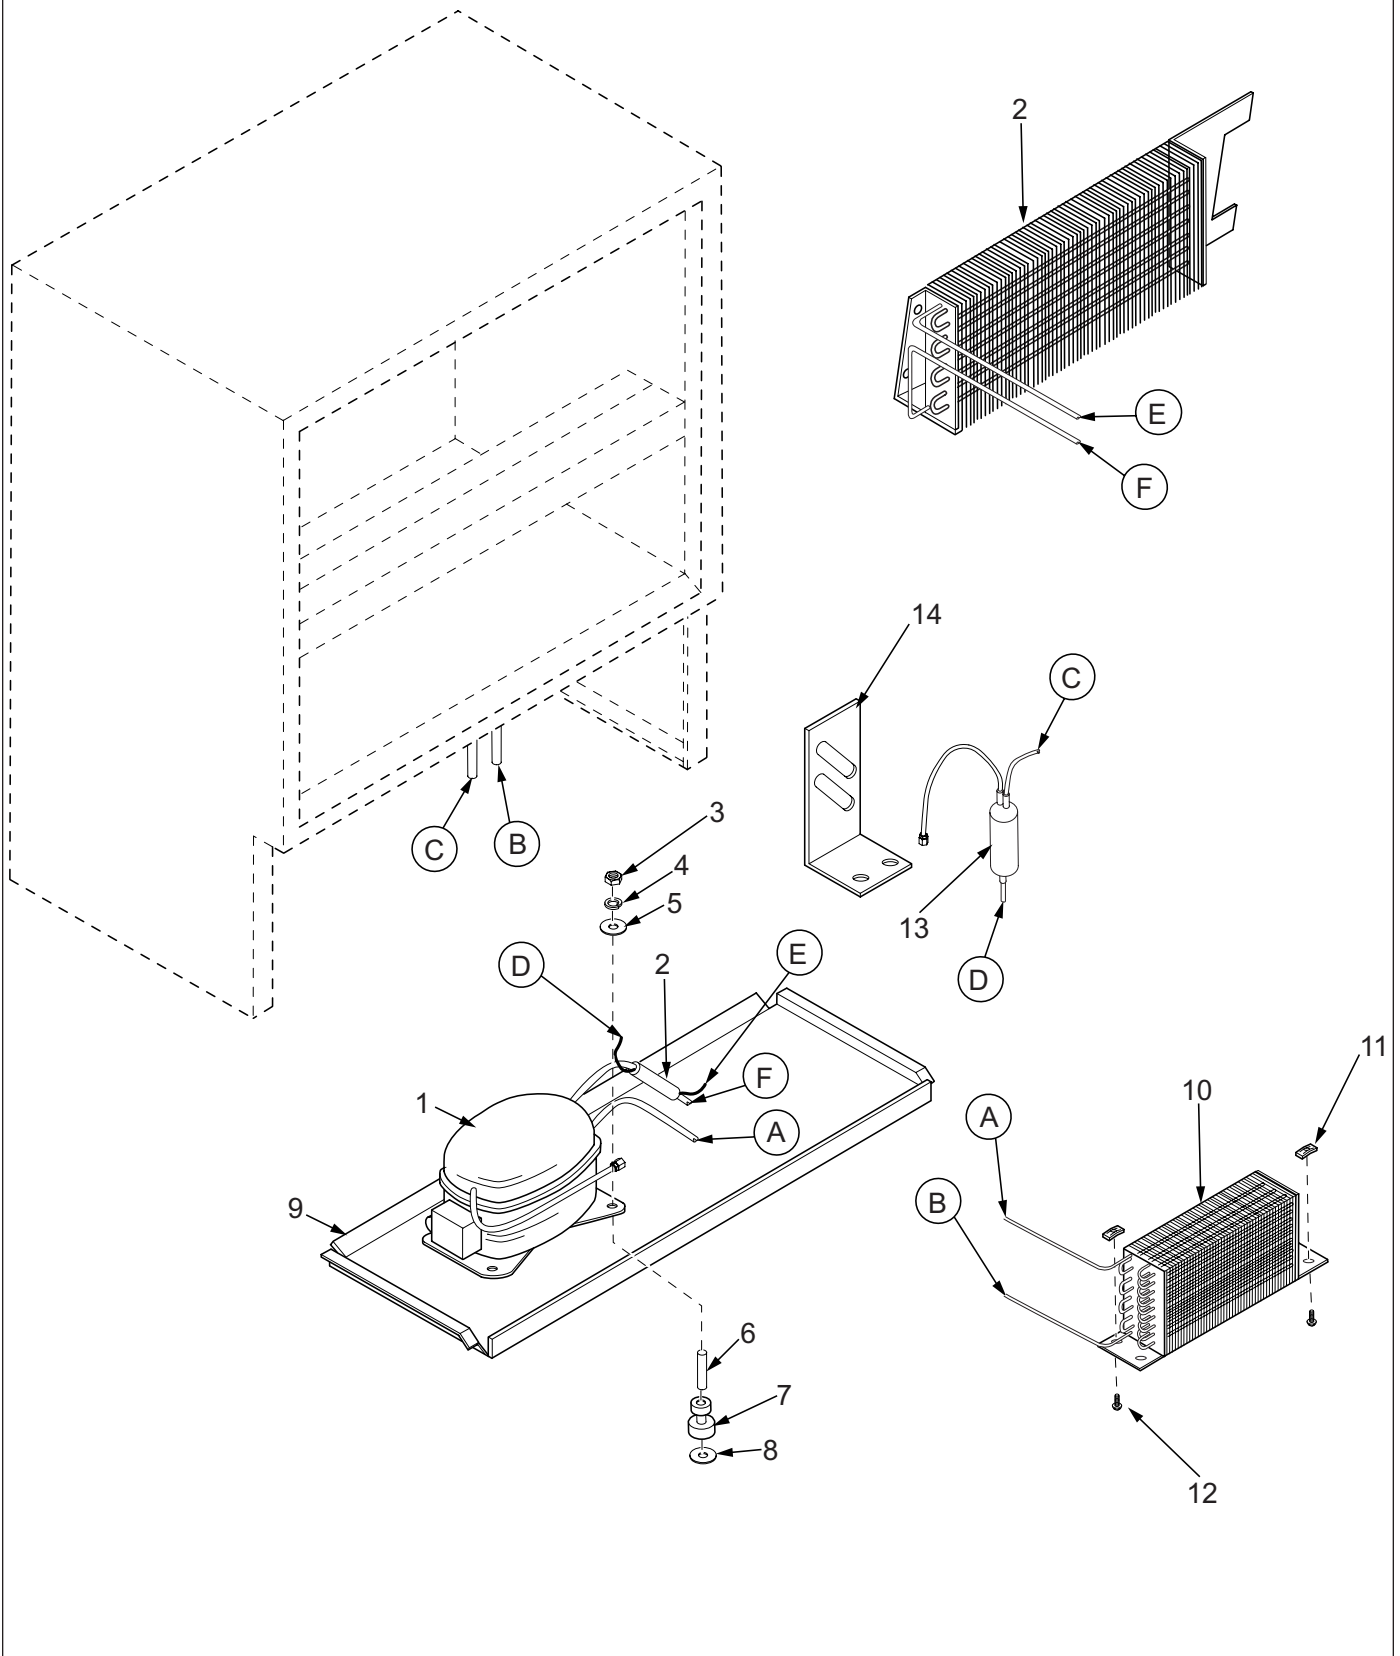

700BF/I-2 SEALED SYSTEM VIEW PARTS LIST

<u>Ref #</u>	<u>Part #</u>	<u>Description</u>
1	4201860	Service Comp (FGS70)
	3111350	Relay (For FGS70 Comp)
	3111380	Overload (For FGS70 Comp)
	3111270	Capacitor (For FGS70 Comp)
	3111212	Relay (For EGU70HLC Comp)
	3111610	Overload (For EGU70HLC Comp)
	3111270	Capacitor (For EGU70HLC Comp)
	4323520	Wire Harness, Run Capacitor
	0167620	Capacitor Mount Bracket
2	4201930	Evaporator/Heat-X Assy
3	6150220	Nut, 5/16-18 Hex Zinc
4	6240090	Lock Washer, 5/16"
5	6240050	Flat Washer, 5/16"
6	6160070	Sleeve, 5/16 x 7/16 x 7/8"
7	3150170	Rubber Grommet, Large, 15/16"
8	6240050	Flat Washer, 5/16"
9	4311120	Unit Tray Assembly
10	3120310	Condenser
11	6150080	Nut-Flat, #10-24
12	6110020	Bolt, #10-24 x 3/8" Truss HD
13	3014230	Filter-Drier, High Side
14	0260340	Bracket, Drier

700BF/I-2 SEALED SYSTEM VIEW