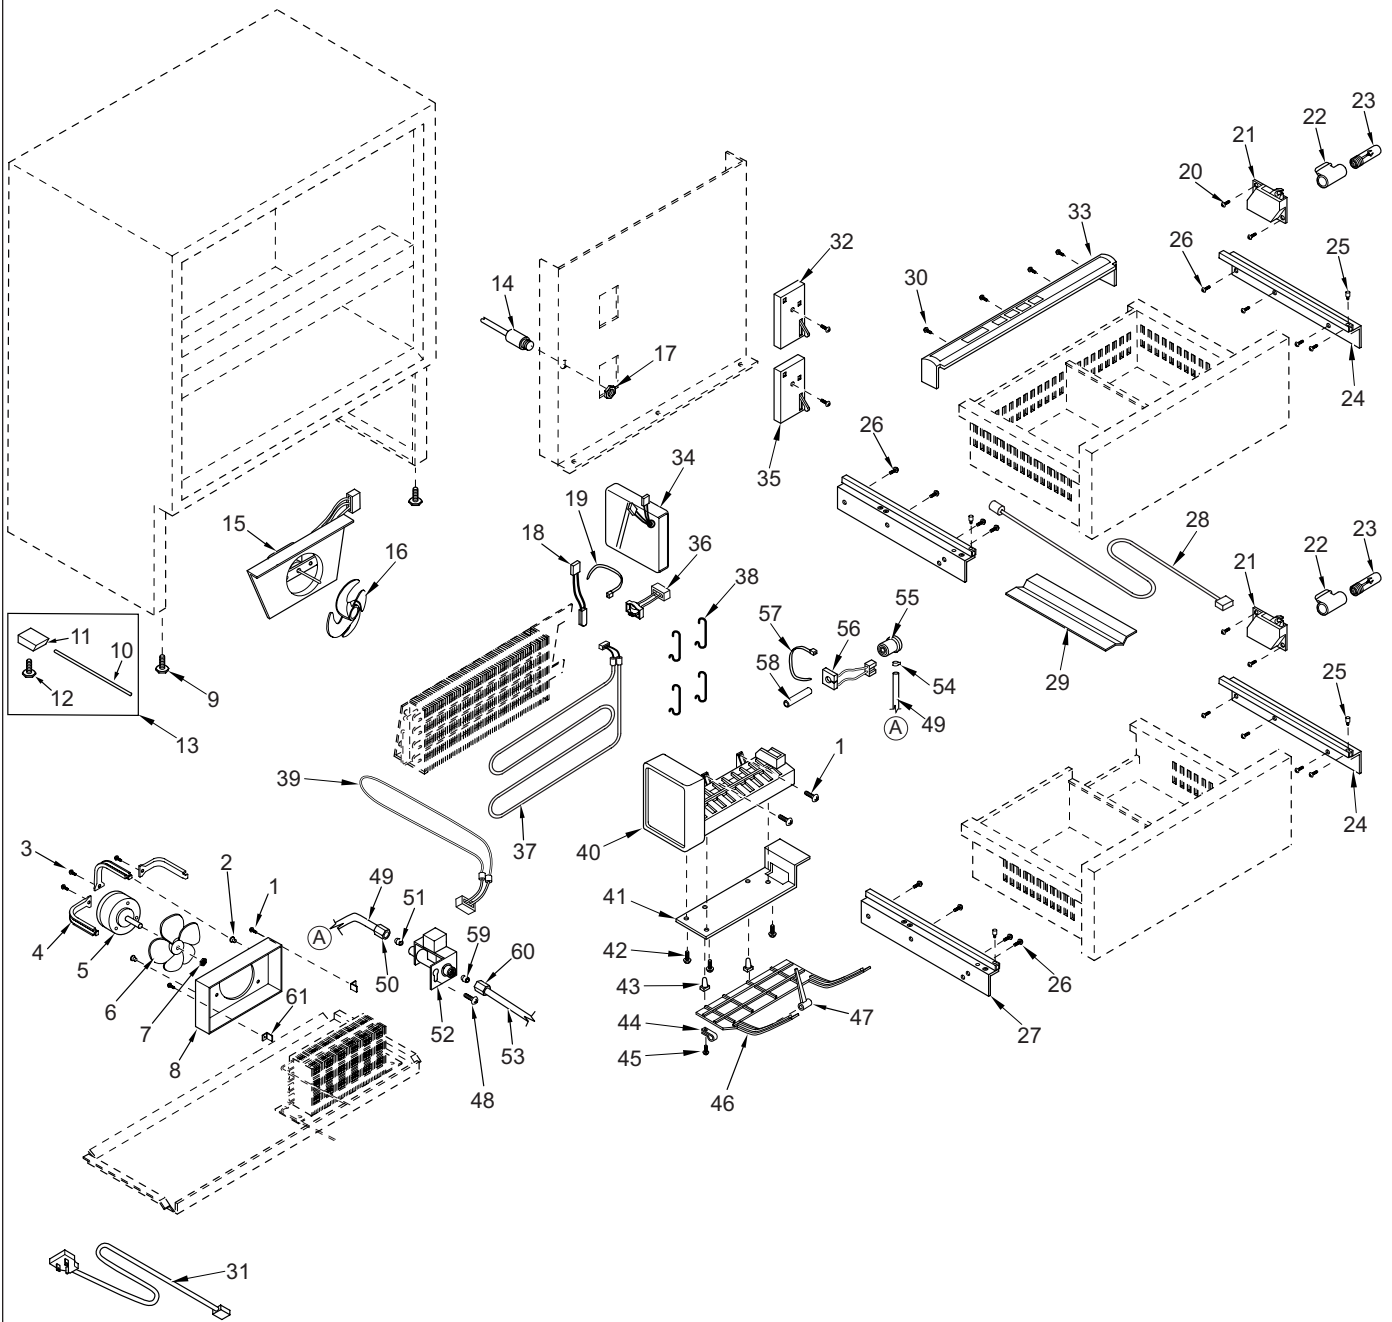

700BF/I-2 MECHANICAL VIEW PARTS LIST

<u>Ref #</u>	<u>Part #</u>	<u>Description</u>	<u>Ref #</u>	<u>Part #</u>	<u>Description</u>
1	6200010	Screw, #10-12 x 3/4" Pan HD	31	4324800	Retractor Assy, Power Cord
2	3220360	Grommet, Mtg Brkt	32	4202580	Reed Switch
3	6201000	Screw #8-32X3/8 Thread Forming	33	4203350	Cntrl Pnl Assy
4	0167430	Cond Fan Mtg Brkt (3 Required)	34	4203360	Board Assy, Control
5	4200740	Motor Pkg, Cond Fan	35	4202570	Reed Switch
6	3150320	Fan Blade, Cond -5 prop, 7"	36	3082090	Defrost Terminator
7	6150410	Nut, 1/4-20	37	3070020	Defrost Heater
8	4281320	Shroud Assy, Condenser Fan	38	1801100	Heater Clip
	3220370	Grommet, 1/4" X 3/16" (Not Shown)	39	3013540	Drain Tube Heater
9	3570060	Bolt, Leveler 3/8-16	40	4200520	Modular Icemaker
10	3421500	Adjusting Rod	41	0167700	Bracket, Icemaker
11	NA	See 4202000		6120360	Snap-in Wire Clip (Not Shown)
12	NA	See 4202000	42	6201000	Screw #8-32X3/8 Thread Forming
13	4202000	Rear Leveler Assembly	43	6220220	Screw Grommet, 1/32 x 3/8" SQ
14	4202770	Cabinet Wire Hrns Rpl Pkg	44	6120280	Clamp, Tube Nylon 3/16"
15	4201940	Evap Fan Motor Assy	45	6200140	Screw, #8-15 x 3/8" Truss HD
16	3150060	Fan Blade, 5 prop; 5-1/2"	46	3140300	Icemaker Control Arm
17	6150800	Plastic Hex Nut, 5/8-27 UNS-2A	47	3421070	Rod, Connecting
18	4323800	Coil Sensor/Thermistor	48	6200780	Screw, #10-24 x 1/2" PH Hex Wash
19	6120450	Locking Cable Tie 9.7" BLK	49	2600617	Plastic Water Line
20	6200110	Screw, #10-12 x 5/8" Truss SS	50	3520030	Icemaker Nylon Nut, 1/4"
21	3541020	Drawer Closer	51	3520050	Brass Insert, Solenoid
22	3050010	Light Skt,3/4 Sngl (See SN Breaks)	52	4202790	Water Valve
	3050220	Skt,Lit Int Bs Sngl (See SN Breaks)	53	2604194	Tube, Water Line
23	3030060	Light Bulb, 25 Watt	54	6220470	Fill Tube Clamp
24	4134430	Drawer Assy, Slide-RH	55	1607600	Water Inlet Tube
25	3550720	White Thread Pin	56	4202310	Fill Tube Htr/IM Harness
26	6201140	Screw, 1/4-20 x 1/2" Sems But HD	57	6120450	Locking Cable Tie 9.7" BLK
27	4134440	Drawer Assy, Slide-LH	58	2605405	Fill Tube Extension
28	3022950	Cable Assy, Control	59	3520370	Compression Sleeve
29	4202060	Channel, Wire 17.225"	60	3520380	Compression Nut
30	6200700	Screw, #6-20 x 5/8" PH Flat HD SS	61	3450290	Angle Bracket

NOT PICTURED

0167550 Anti-Tip Bracket

700BF/I-2 MECHANICAL VIEW