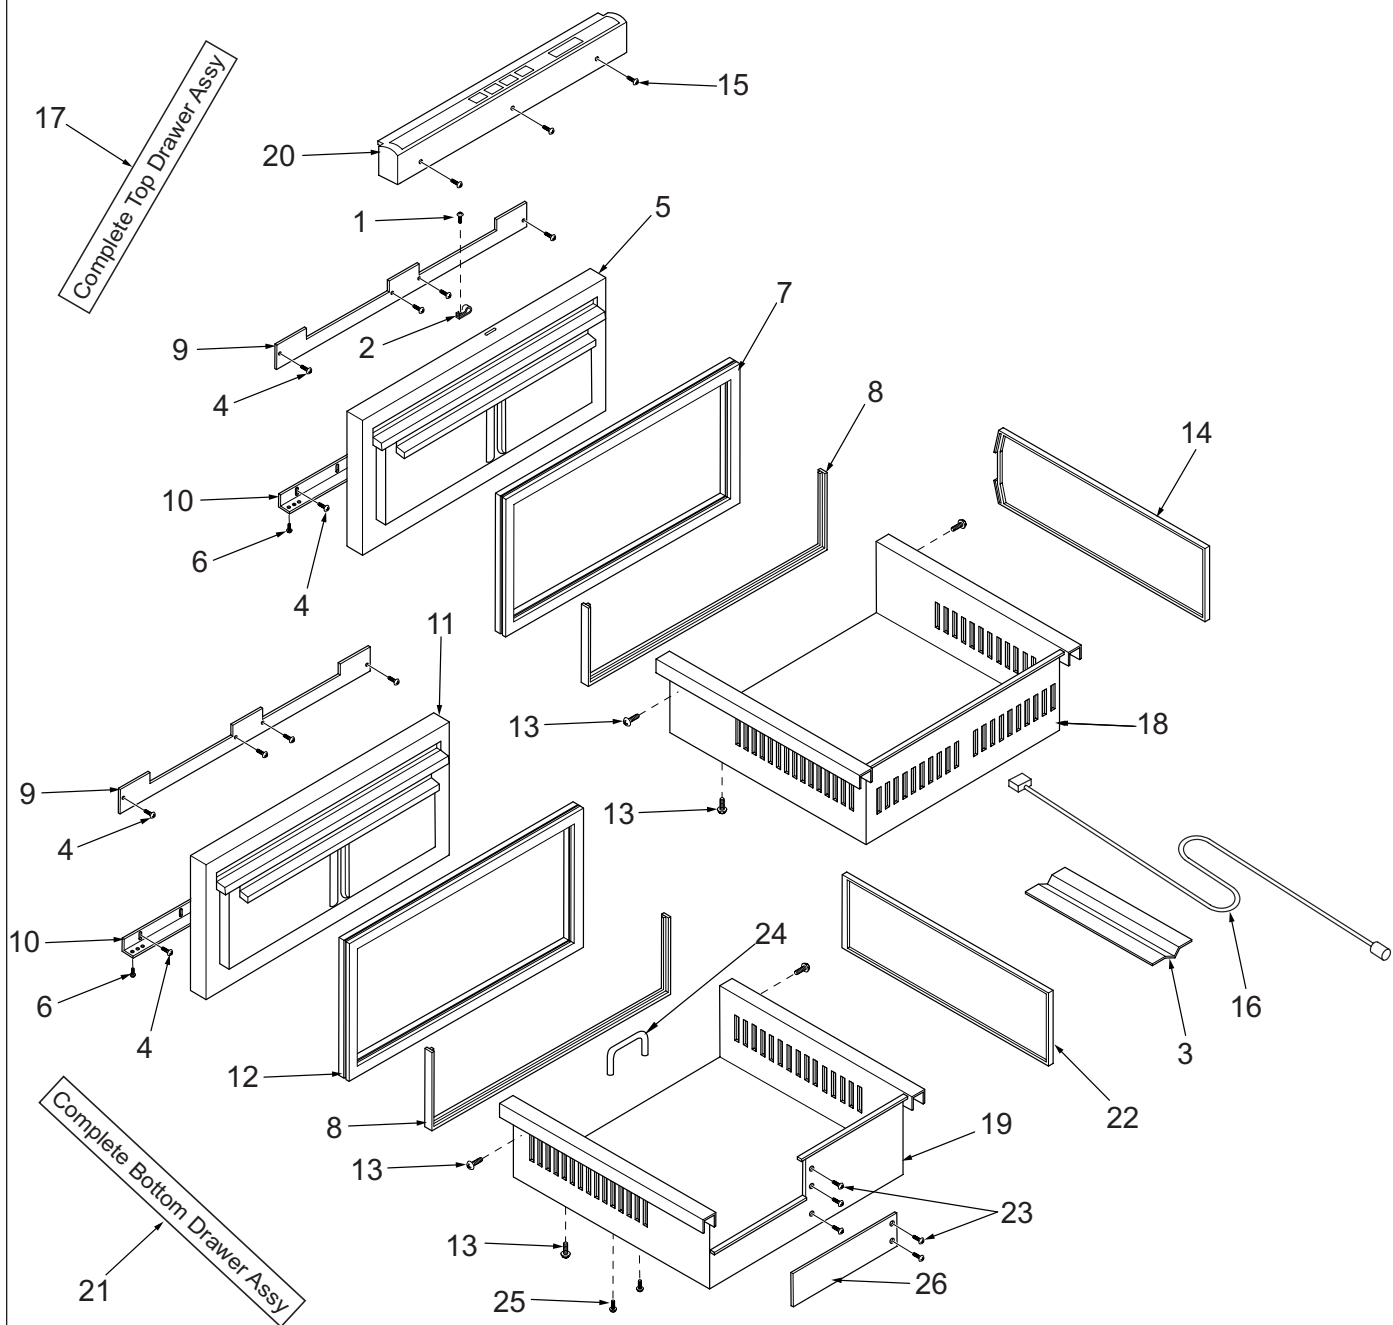

700BF/I-2 DRAWER VIEW PARTS LIST

<u>Ref #</u>	<u>Part #</u>	<u>Description</u>
1	6200080	Screw, #8-15 x 1/2" Truss HD
2	6120190	Tube Clamp, Steel, 3/16"
3	4202060	Channel, Wire 17.225"
4	6200720	Screw, #8-18 x 1/2 PH Truss HD
5	4131730	Upper Drawer Front Assembly
6	6201500	Screw, #10X3/4 Drill PH Hex Was
7	3211520	Upper Drawer Gasket
8	3211560	Seal, Tub White 37-5/8"
9	0183580	Drawer Panel Bracket-Upper
10	0183590	Drawer Panel Bracket-Lower
11	4131740	Lower Drawer Front Assy
12	3211540	Lower Drawer Gasket
13	6200110	Screw, #10-12 x 5/8" Truss SS
14	3601340	Upper Drawer Divider
15	6200700	Screw, #6-20 x 5/8" PH Flat HD SS
16	3022950	Cable Assy, Control
17	4131670	Upper Drawer Assembly
18	3412140	Tub, Upr Drawer
19	3412170	Tub, Lwr Drawer
20	4203350	Cntrl Pnl Assy
21	4131690	Bottom Drawer Assy, Complete
22	3414030	Divider, Bottom Drawer
23	6200710	Screw, #8-18 x 3/8" Fillister HD
24	3511040	3" Wire Pull (with IM only)
25	6200080	Screw, #8-15 x 1/2" Truss HD (with IM only)
	3550400	Hole Plug (w/o IM only)
26	3412420	Filler Plate, Drawer Tub Lower (w/o IM only)

NOTE: *Drawer panels on this model are a sales accessory. For part numbers of complete door panel sets or components of the door panel sets, contact the factory.*

700BF/I-2 DRAWER VIEW

700BF/I-2 COSMETIC VIEW PARTS LIST