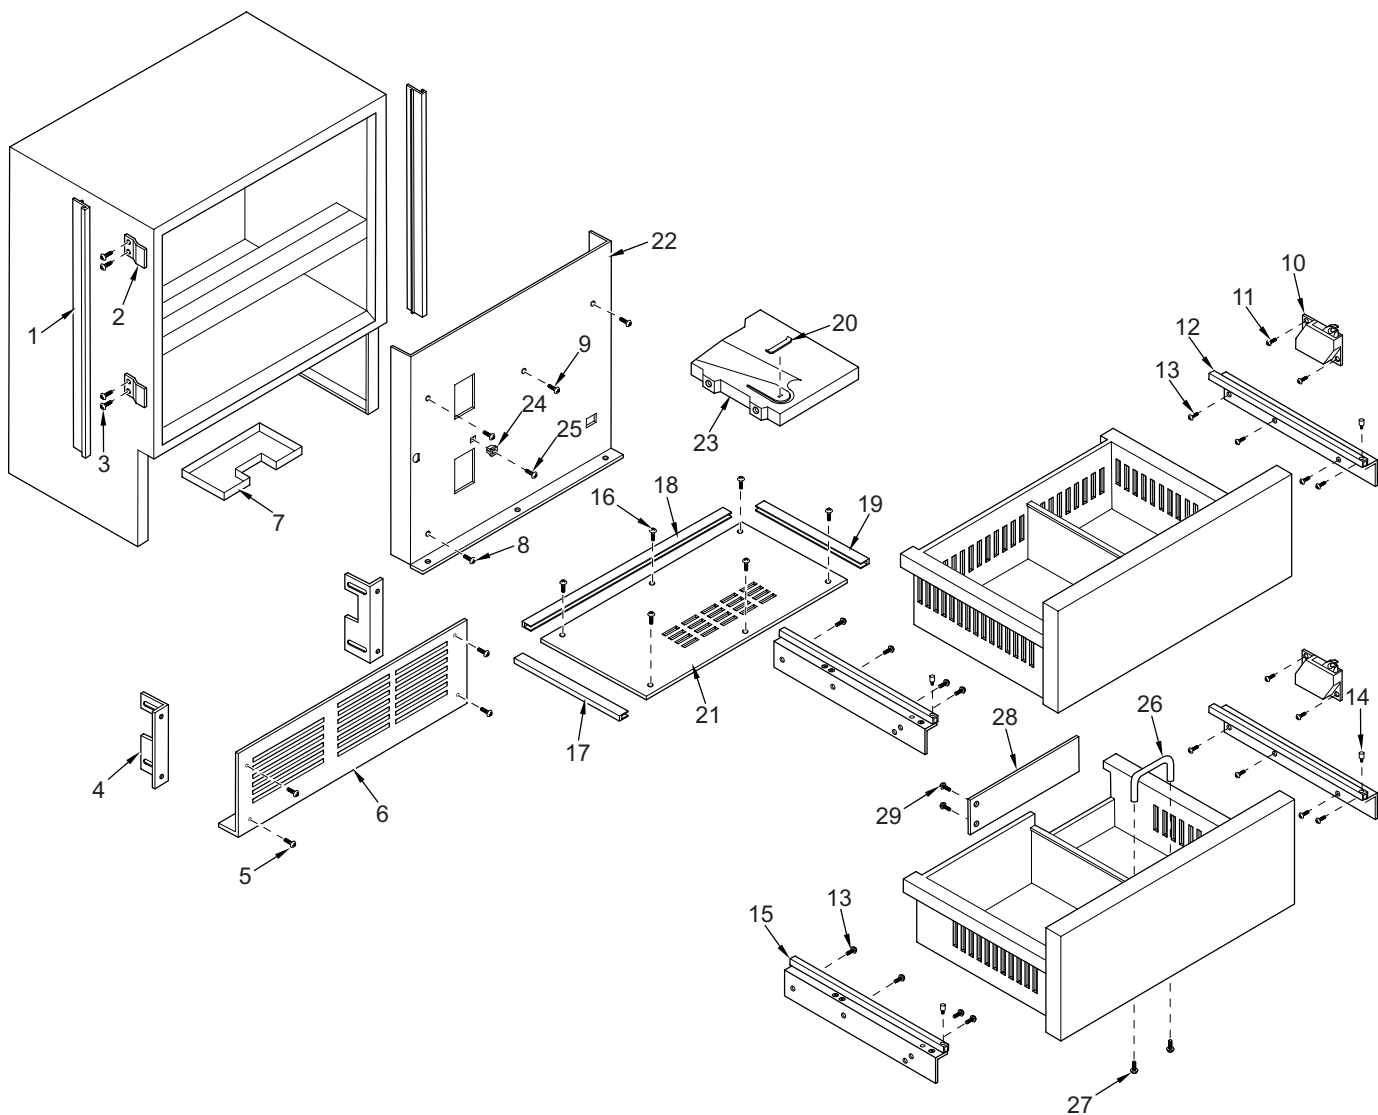

700BF/I-2 COSMETIC VIEW PARTS LIST

<u>Ref #</u>	<u>Part #</u>	<u>Description</u>
1	3516020	Side Molding
2	3421510	Bracket, Unit to Cabinet
3	6200720	Screw, Tap, #8 x 1/2" PH FL HD
4	0167661	Kickplate Bracket - RS
	0167662	Kickplate Bracket - LS
	6200780	Screw, #10-24 x 1/2" PH Hex
5	6200050	Screw, #10-12 x 1/2" Pan HD
6	3530430	Kickplate/Grille
7	0167450	Drain Pan
8	6201120	Screw, #8-18 x 1.75 Truss SS
9	6200060	Screw, #8-32 x 1/2" Pan HD
10	3541020	Drawer Closer
11	6200110	Screw, #10-12 x 5/8" Truss SS
12	4134430	Drawer Assy, Slide-RH
13	6201140	Screw, 1/4-20 x 1/2" Sems But HD
14	3550720	White Thread Pin
15	4134440	Drawer Assy, Slide-LH
16	6201270	Screw, #8-18 x 5/8" PH PN SS-Gnd
17	3211492	Sump Cover Seal-LS
18	3211493	Sump Cover Seal-Back
19	3211491	Sump Cover Seal-RS
20	3450780	Wire Clip
21	4151900	Evaporator Sump Cover Assy
22	4151690	Air Duct Assembly
23	0233490	Wire Tray
24	6220220	Screw Grommet, 1/32 x 3/8" SQ
25	6200080	Screw, #8-15 x 1/2" Truss HD
26	3511040	3" Wire Pull (with IM only)
27	6200080	Screw, #8-15 x 1/2" Truss HD (with IM only)
	3550400	Hole Plug (w/o IM only)
28	3412420	Filler Plate, Drawer Tub Lower (w/o IM only)
29	6200710	Screw, #8-18 x 3/8" Fillister HD

NOT PICTURED

3580170	Nameplate
3754220	Door Panel Drilling Template
3421460	Bracket-Unit to Unit

700BF/I-2 COSMETIC VIEW