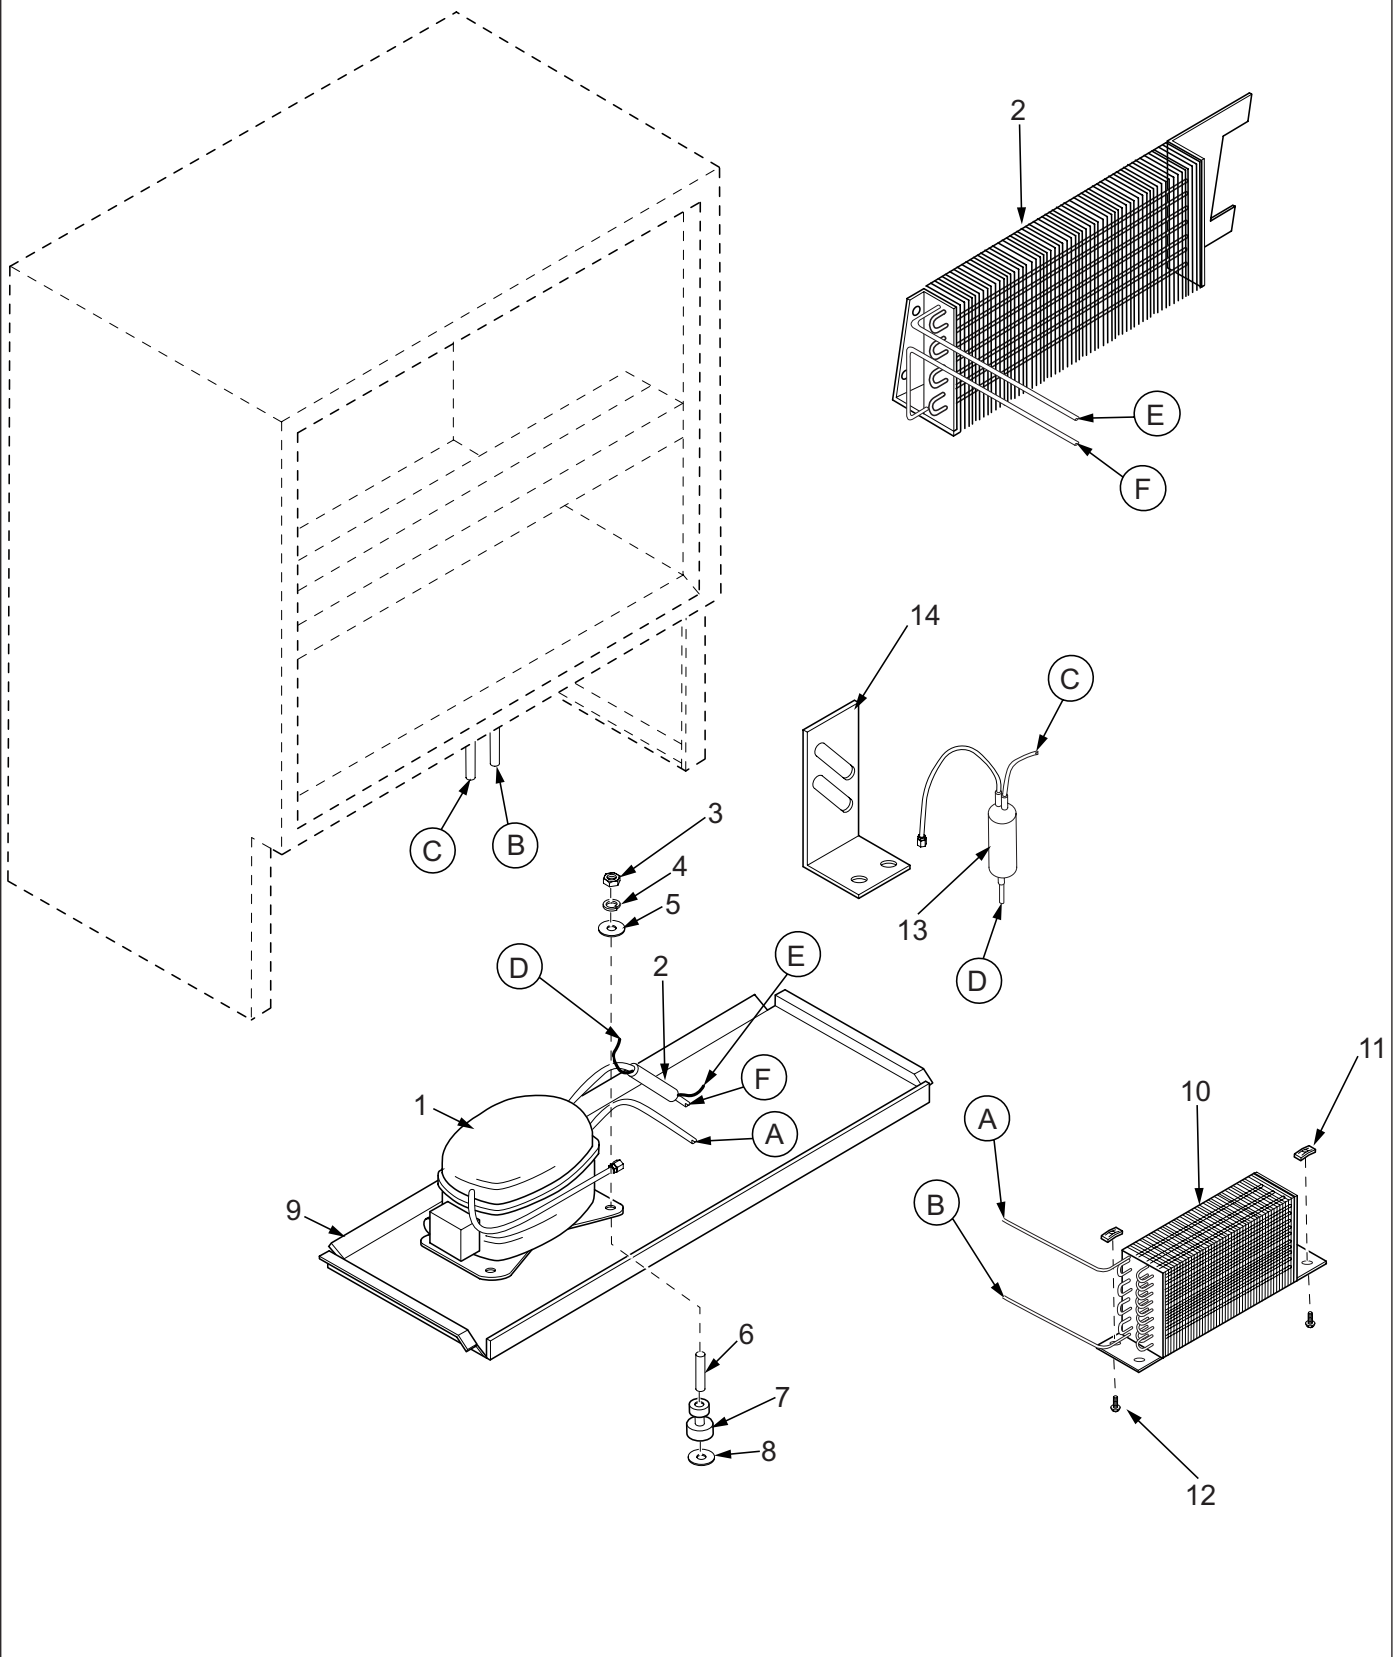

700BF/I-2 SEALED SYSTEM VIEW PARTS LIST

<u>Ref #</u>	<u>Part #</u>	<u>Description</u>
1	4201860	Service Comp (FGS70)
	3111350	Relay (For FGS70 Comp)
	3111380	Overload (For FGS70 Comp)
	3111270	Capacitor (For FGS70 Comp)
	3111212	Relay (For EGU70HLC Comp)
	3111610	Overload (For EGU70HLC Comp)
	3111270	Capacitor (For EGU70HLC Comp)
	4323520	Wire Harness, Run Capacitor
	0167620	Capacitor Mount Bracket
2	4201930	Evaporator/Heat-X Assy
3	6150220	Nut, 5/16-18 Hex Zinc
4	6240090	Lock Washer, 5/16"
5	6240050	Flat Washer, 5/16"
6	6160070	Sleeve, 5/16 x 7/16 x 7/8"
7	3150170	Rubber Grommet, Large, 15/16"
8	6240050	Flat Washer, 5/16"
9	4311120	Unit Tray Assembly
10	3120310	Condenser
11	6150080	Nut-Flat, #10-24
12	6110020	Bolt, #10-24 x 3/8" Truss HD
13	3014230	Filter-Drier, High Side
14	0260340	Bracket, Drier

700BF/I-2 SEALED SYSTEM VIEW