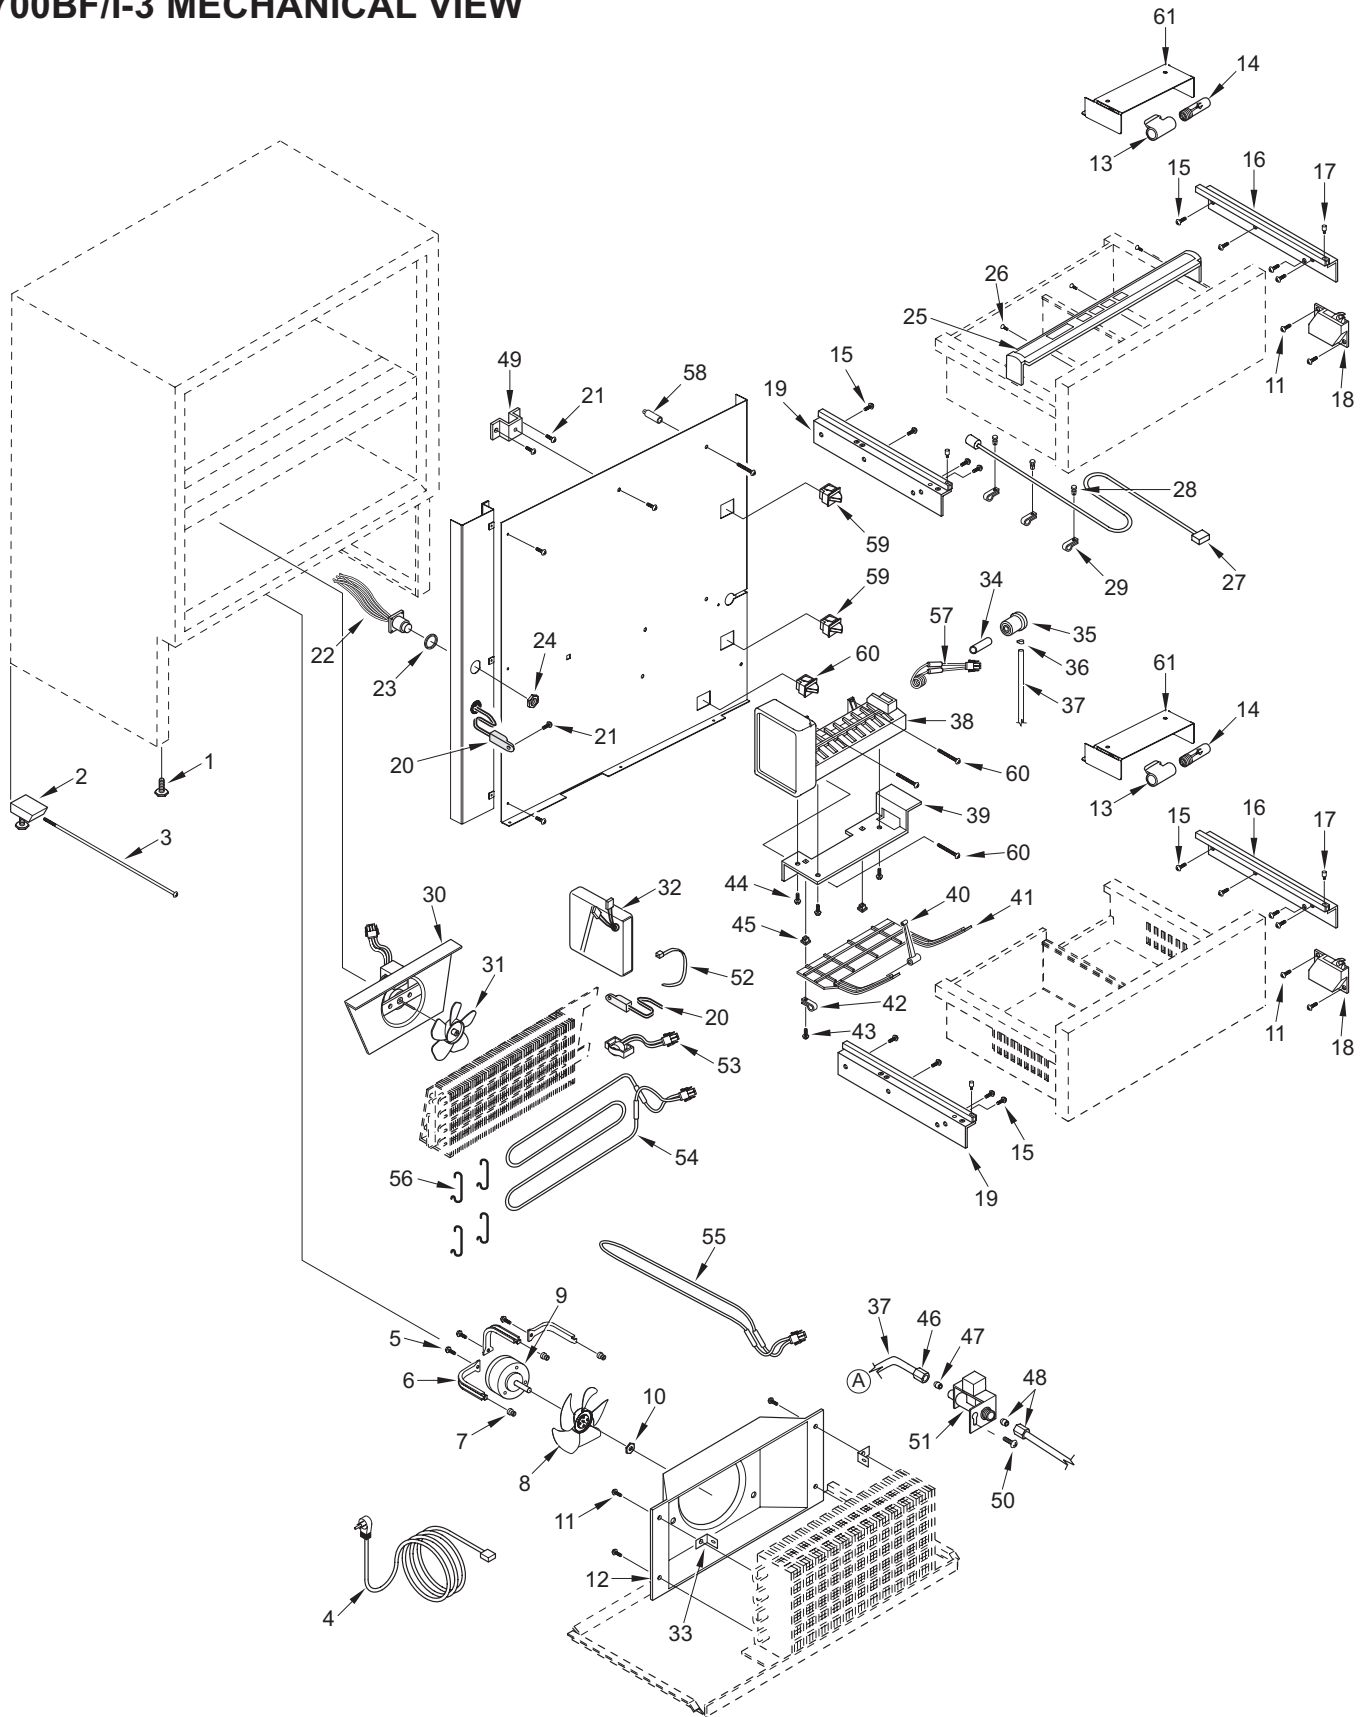

700BF/I-3 MECHANICAL VIEW PARTS LIST

Ref #	Part #	Description	Ref #	Part #	Description
1	3570060	Bolt, Leveler 3/8-16X2-1/8	34	2605405	Tube, Extension Fill
2	4202000	Rear Leveler Assembly	35	1607600	Tube, Inlet
3	3421500	Adjusting Rod	36	6220470	Fill Tube Clamp
4	3025570	Retractor Assy, Power Cord	37	2600617	Plastic Water Line (See SN Breaks)
5	6201000	Screw #8-32X3/8 Thread Forming		3026450	Tube,Plstc Water Pex (See SN Breaks)
6	0261150	Bracket, Cond Fan Mtg	38	4200520	Modular Ice maker (See IM Breakdown at back of this parts manual)
7	3220360	Grommet, Mtg Brkt			
8	3150800	Blade, Condenser FW-SW	39	0167700	Bracket, Ice maker
9	4200740	Motor Pkg, Cond Fan	40	3421070	Rod, Connecting
10	6150410	Nut, 1/4-20	41	3140300	Arm, Ice maker Cntrl
11	6200030	Screw, #10-12 x 5/8", Truss CP	42	6120280	Clamp, Tube Nylon 3/16"
12	4281320	Shroud Assy, Cond Fan	43	6200080	Screw, #8-15 x 1/2" Truss HD
13	3050220	Socket, Light Int Base Sngl	44	6201000	Screw #8-32X3/8 Thread Forming
14	3030060	Bulb, Light 25W 1X2-1/2	45	6220220	Screw Grommet, 1/32 x 3/8" SQ
15	6201140	Screw, 1/4-20X1/2" Sems But HD	46	3520030	Ice maker Nylon Nut, 1/4"
16	4134430	Drawer Assy, Slide-RH	47	3520050	Brass Insert, Solenoid
17	3550720	Pin, White Thread	48	3520470	PCKG, Valve Fitting
18	3541020	Closer, Drawer		3024910	Tube,Plstc Water Pex (See SN Breaks)
19	4134440	Drawer Assy, Slide-LH	49	0167690	Bracket, Grounding
20	4204150	Thermistor, ASM Srvc Pkg	50	6200780	Screw, #10-24X1/2" PH Hex Washer
21	6201270	Screw, #8-18 x 5/8" PH PN SS-Gnd	51	4202790	Water Valve (See SN Breaks)
22	4204020	Wire Harness, Display Replacement		3090390	Valve, Wtr Qck Cnct (See SN Breaks)
23	6160370	Gasket, Rubber 13/16 MP3	52	6120450	Locking Cable Tie 9.7" BLK
24	6151010	Nut, Plastic 13/16-28 UNS	53	3082090	Terminator, Defrost
25	4163011	Ctrl Assy, BF/BFI Srvc	54	3070020	Heater, Defrost
26	6200700	Screw, #6-20 x 5/8" PH Flat HD SS	55	3013540	Heater, Drain Tube
27	3025480	Wire Harness, Display Flexible	56	1801100	Clip, SS Heater Blower
28	6180340	Snap Rivet, Plastic White 13/64	57	3070210	Heater, Fill Tube
29	6120280	Clamp, Tube Nylon 3/16"	58	6160310	Standoff, Nylon 1"
30	4201940	Evap Fan Motor Assy	59	3060140	SPST Light Switch
31	3150060	Blade, Fan 5-Prop 5-1/2"	60	3060130	SPST Fan/Ice maker Switch
32	4162751	Control Assy, Base Main Board Srvc	61	0212932	Bracket, Light Srvc-Base
33	3450290	Bracket, Angle #8a			

700BF/I-3 MECHANICAL VIEW