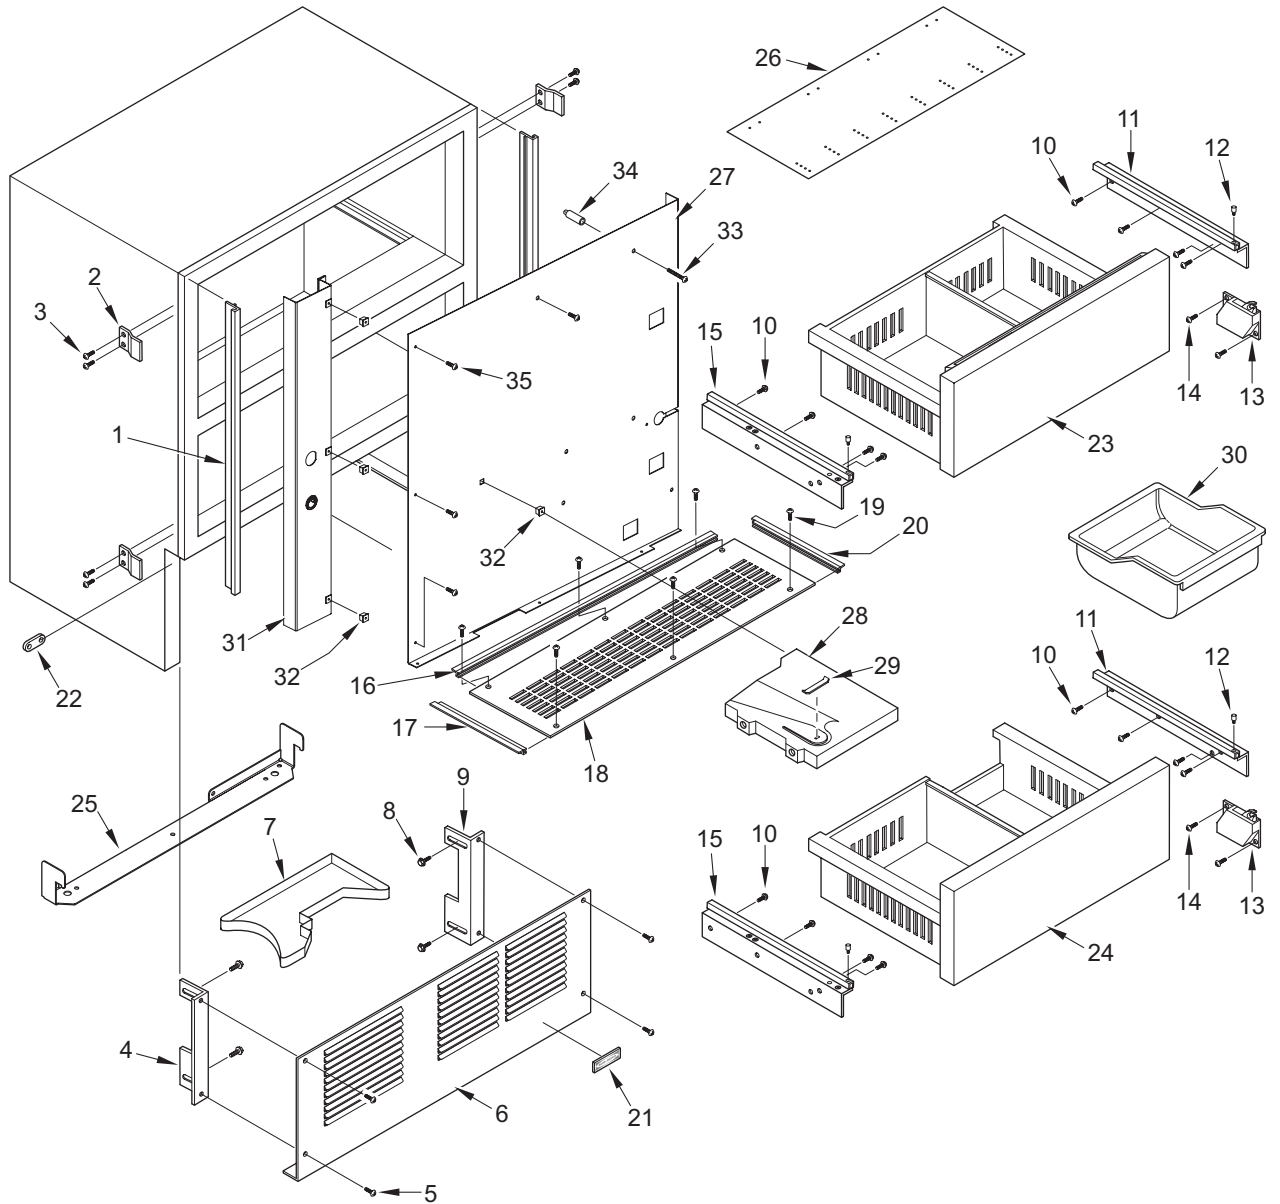

700BF/I-3 COSMETIC VIEW PARTS LIST

<u>Ref #</u>	<u>Part #</u>	<u>Description</u>
1	3516020	Molding, Side
2	3421510	Bracket, Ref to Cab
3	6201180	Screw, Tapping, #8 x 1/2" PH FL HD
4	0167662	Kickplate Brkt,LH
5	6200050	Screw, #10-12 x 1/2" Pan HD
6	3530430	Grille, Kickplate
7	0167450	Pan, Drain TB & UC
8	6200780	Screw, #10-24 x 1/2" PH Hex
9	0167661	Kickplate Brkt,RH
10	6200140	Screw, 1/4-20 x 1/2" Sems But HD
11	4134430	Drawer Assy, Slide-RH
12	3550720	Pin, White Thread
13	3541020	Closer, Drawer
14	6200110	Screw, #10-12 x 5/8" Truss SS
15	4134440	Drawer Assy, Slide-LH
16	3211493	Sump Cover Seal-Back
17	3211492	Sump Cover Seal-LS
18	4151900	Evap. Sump Cover Assy. (Incl. Seals)
19	6200080	Screw, #8-15 x 1/2" Truss HD
20	3211491	Sump Cover Seal-RS
21	3580170	Nameplate
22	3421460	Bracket-Unit to Unit
23	NA	See Drawer View & Drawer Parts List
24	NA	See Drawer View & Drawer Parts List
25	0167550	Bracket, Anti Tip
26	3754220	Door Panel Drilling Template
27	4152332	Air Duct Assy Main, BF Srvc
28	0233491	Wire Tray
29	3450780	Clip, Wire
30	3412080	Bucket, Ice
31	4152331	Air Duct Assy LH, BF Srvc
32	6220220	Screw Grommet, 1/32 x 3/8" SQ
33	6201010	Screw, #8-15 x 2" Pan Head
34	6160310	Standoff, Nylon 1"
35	6201270	Screw, #8-18 x 5/8" PH PN SS-Gnd

700BF/I-3 COSMETIC VIEW