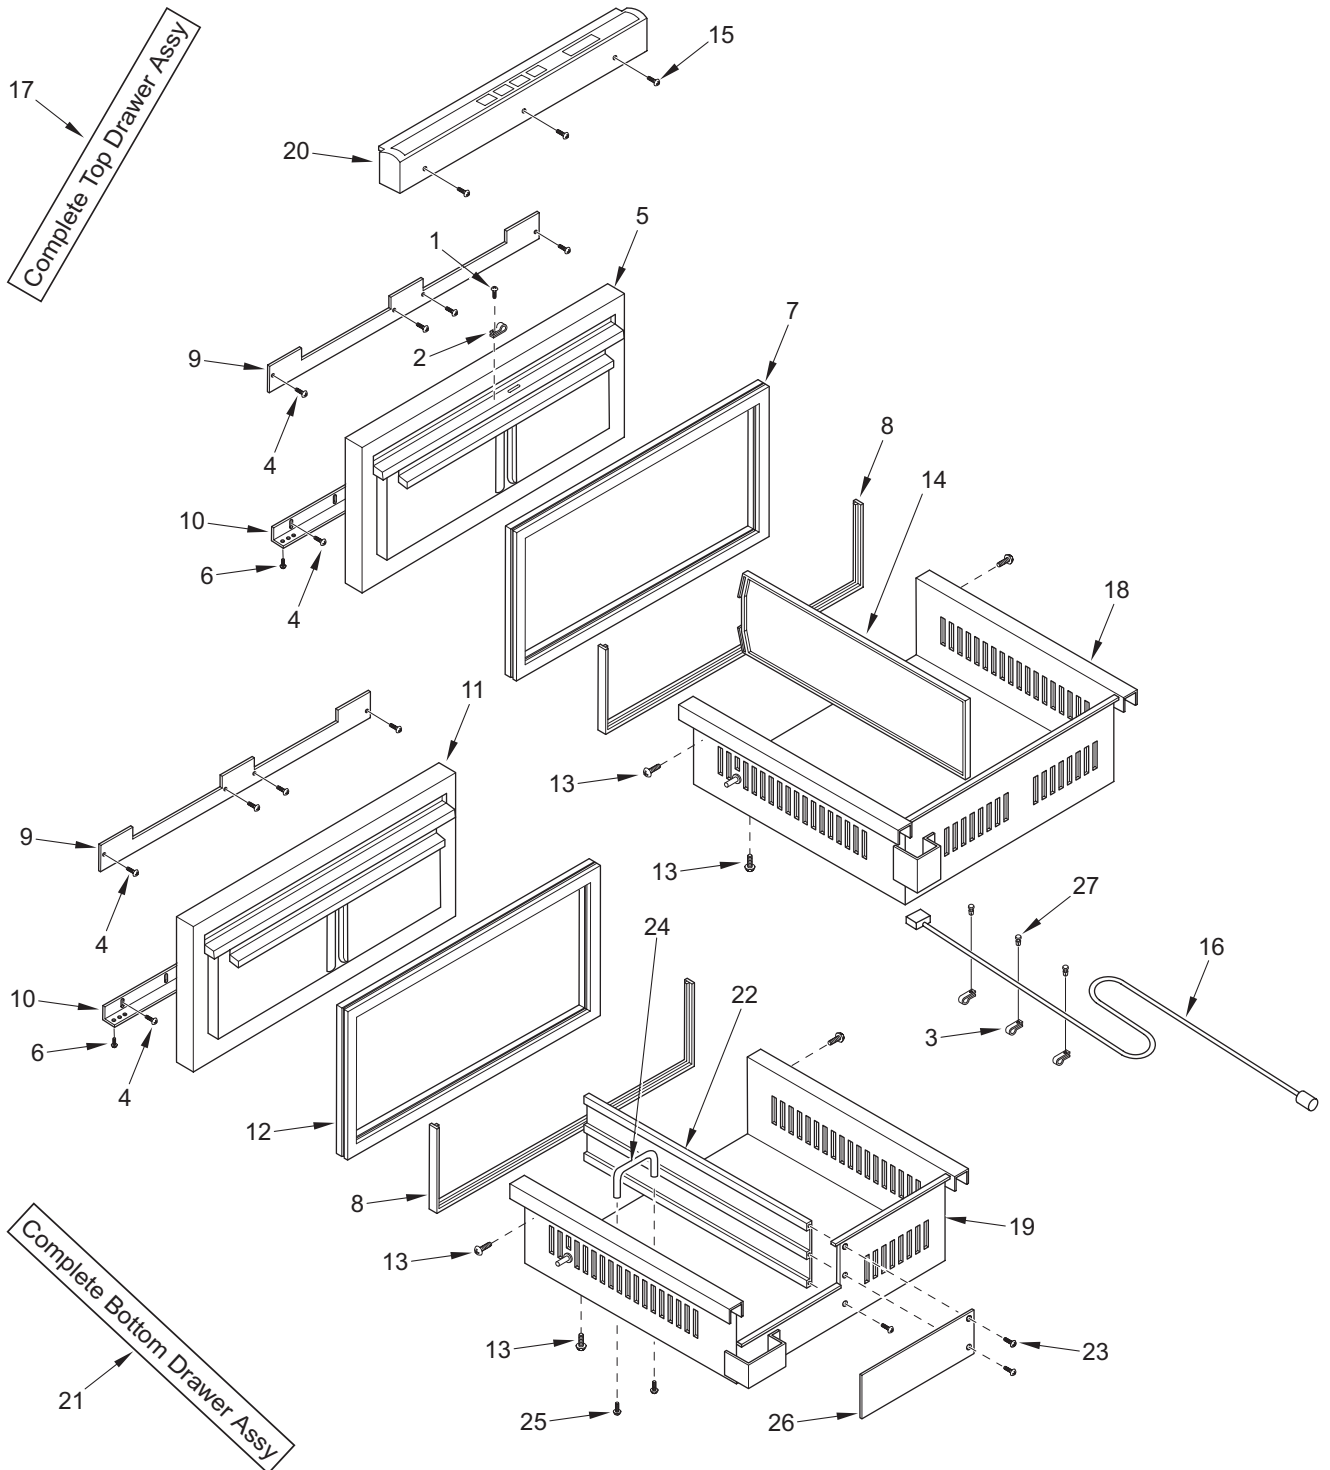

----- Manual continues below -----

**700BF/I-3 DRAWER VIEW PARTS LIST**

<u>Ref #</u>	<u>Part #</u>	<u>Description</u>
1	6200080	Screw, #8-15 x 1/2" Truss HD
2	6120190	Tube Clamp, Steel, 3/16"
3	6120280	Clamp, Tube Nylon 3/16"
4	6200720	Screw, #8-18 x 1/2 PH Truss HD
5	4131730	Upper Drawer Front Assy
6	6201500	Screw, #10X3/4 Drill PH Hex Was
7	3212220	Gasket, Drawer-UPR
8	3211560	Seal, Tub White 37-5/8"
9	3421930	Bracket, Door Panel-Upper
10	3421940	Bracket, Door Panel-Lower
11	4131750	Lower Drawer Front Assy
12	3212230	Gasket, Drawer-LWR
13	6200110	Screw, #10-12 x 5/8" Truss SS
14	3601340	Divider, Top Drawer
15	6200700	Screw, #6-20 x 5/8" PH Flat HD SS
16	3025480	Wire Harness, Display Flexible
17	4136460	Drawer Assy, Upr BF Srvc
18	3414750	Tub, Upper BF Drawer
19	3414210	Tub, Lower Drawer
20	4163011	Ctrl Assy, BF/BFI Srvc
21	4135310	Drawer Assy, LWR
22	3601420	Divider, Ice Drawer
23	6200710	Screw, #8-18X3/8" Fillister HD
24	3511040	3" Wire Pull (with IM only)
25	6200080	Screw, #8-15X1/2" Truss HD (with IM only)
	3550400	Hole Plug (w/o IM only)
26	3414230	Filler Plate, Drawer tub
27	6180340	Snap Rivet, Plastic White 13/64

NOTE: *Drawer panels on this model are a sales accessory. For part numbers of complete door panel sets or components of the door panel sets, contact the factory.*

700BF/I-3 DRAWER VIEW

**700BF/I-3 COSMETIC VIEW PARTS LIST**