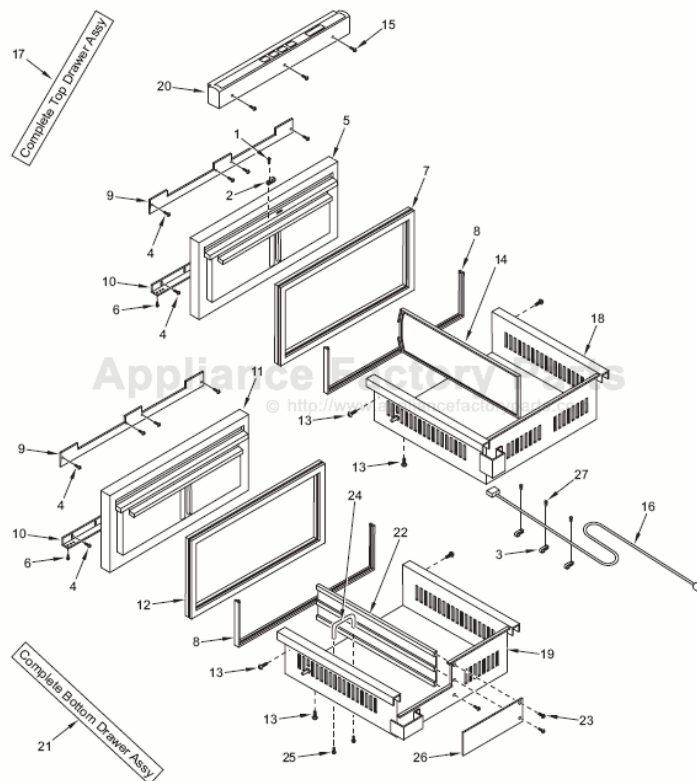

[Find Your SUBZERO Refrigerator Parts - Select From 117 Models](#)

----- Manual continues below -----