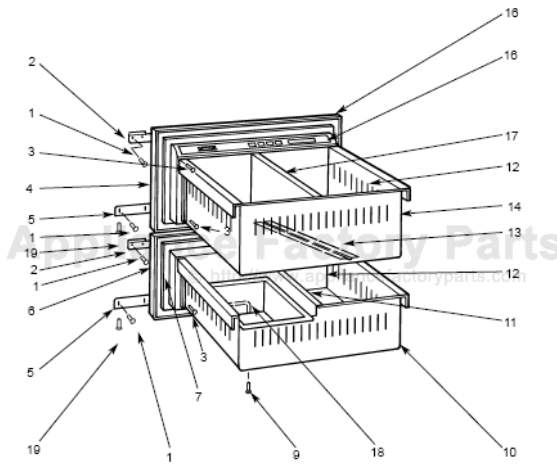

[Find Your SUBZERO Refrigerator Parts - Select From 117 Models](#)

----- Manual continues below -----