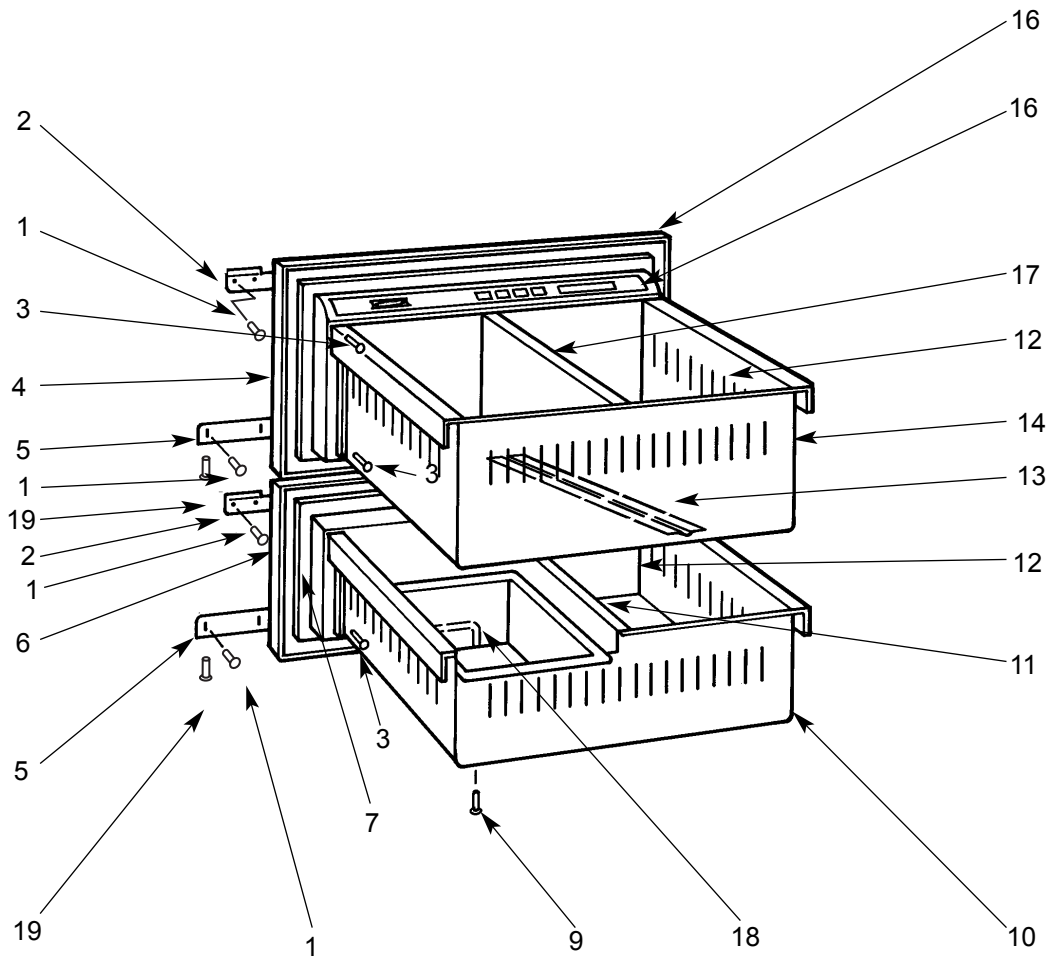

700BF// DOOR VIEW

700BF/I COSMETIC VIEW

1.	6150800	Plastic Hex Nut, 5/8-27 UNS-2A	20.	3530430	Kickplate
2.	3412032	Drawer Slide, Left Side	21.	0167470	Evaporator Sump Cover
	1228600	Drawer Mount Extrusion	22.	3211491	Sump Cover Seal, Right Side
3.	0233490	Wire Tray		3211492	Sump Cover Seal, Left Side
4.	3450780	Wire Clip		3211493	Sump Cover Seal, Rear
	6150760	Fastener	23.	3421510	Bracket, Unit to Cabinet
5.	6110620	Wedge Anchor, 3/8-16 x 3 3/4 Trubolt		3421460	Bracket, Unit to Unit
6.	0167550	Anti-Tip Bracket	24.	6200720	Screw, #8-18 x 1/2 PH Truss HD
7.	6201190	Screw, #12 x 2 1/2 Type AB PH Pan HD Zinc	25.	6201140	Screw, #1/4-20 x 1/2 Sems BUT HD
8.	6200080	Screw, #8-15 x 1/2 Truss HD	26.	3412031	Drawer Slide, Right Side
9.	4323540	Power Cord		1228600	Drawer Mount Extrusion
10.	4323540	Power Cord Retractor	27.	6200080	Screw, #8-15 x 1/2 Truss HD
11.	4202000	Leveler Assy.	28.	3022950	Cable Assy.
12.	3570070	Leveler Bolt, Rear		4202770	Cabinet Wire Harness (Behind Rear Duct)
13.	6200780	Screw, #10-24 x 1/2 PH Hex Washer	29.	6200110	Screw, #10-12 x 5/8 Truss HD
14.	0167662	Kickplate Bracket, Left Side	30.	3541020	Drawer Closer
15.	3570060	Leveler Bolt, Front	32.	6200720	Screw, #8-18 x 1/2 PH Truss HD
16.	3421500	Adjusting Rod	33.	4151630	Lower Air Duct Assy.
17.	6200050	Screw, #10-12 x 1/2 Pan HD	34.	3516020	Side Molding
18.	0167661	Kickplate Bracket, Right Side	35.	0167630	Bracket, Unit to Counter Top
19.	6200780	Screw, #10-24 x 1/2 PH Hex Washer	---	3580170	Nameplate (not shown)