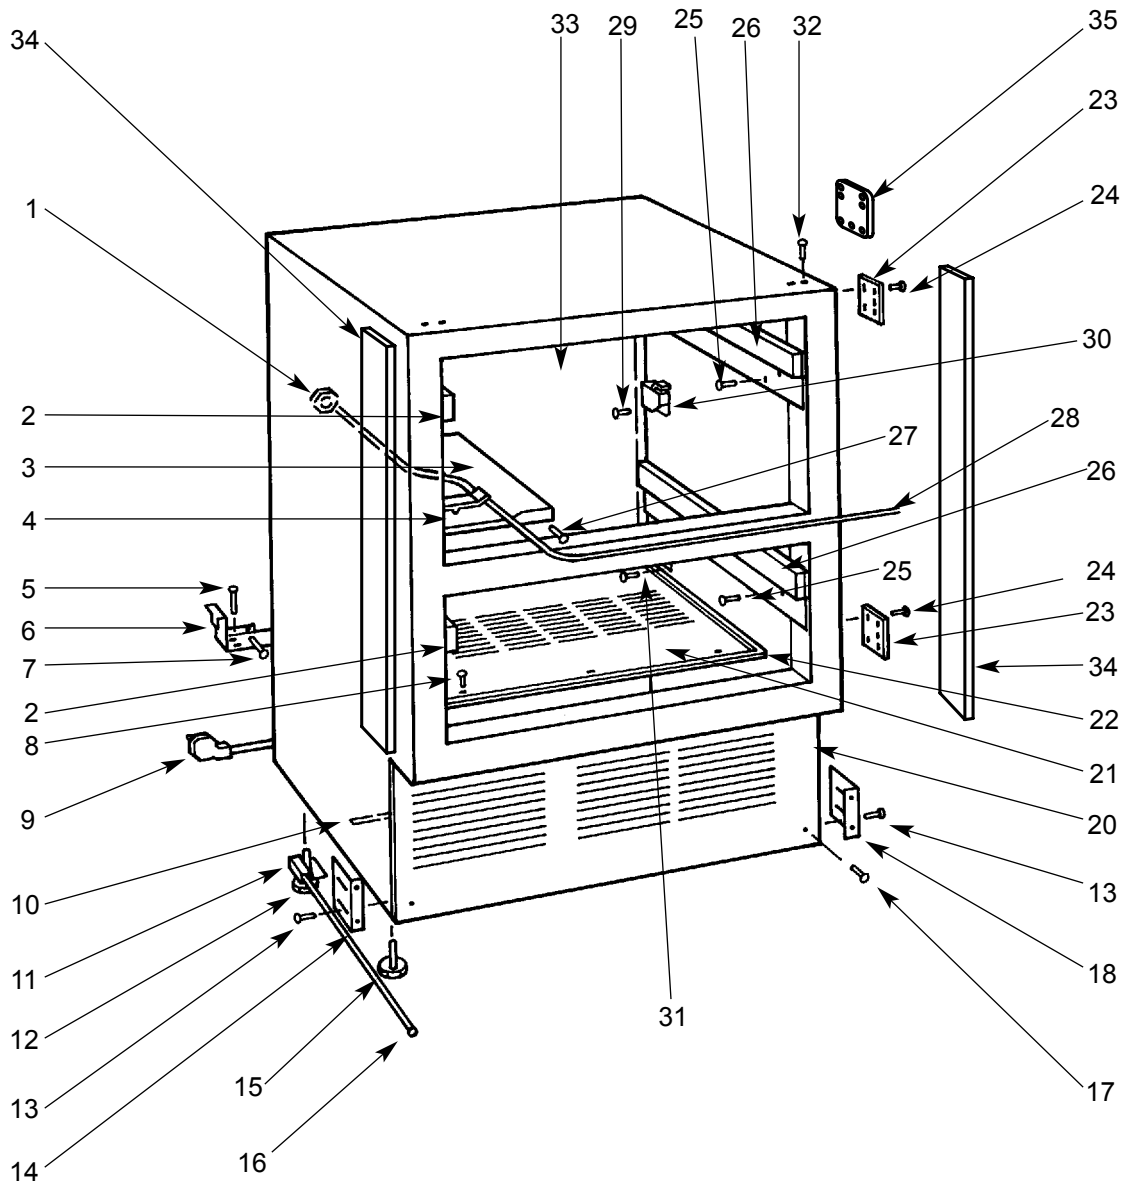

700BF/I COSMETIC VIEW

1.	6150800	Plastic Hex Nut, 5/8-27 UNS-2A	20.	3530430	Kickplate
2.	3412032	Drawer Slide, Left Side	21.	0167470	Evaporator Sump Cover
	1228600	Drawer Mount Extrusion	22.	3211491	Sump Cover Seal, Right Side
3.	0233490	Wire Tray		3211492	Sump Cover Seal, Left Side
4.	3450780	Wire Clip		3211493	Sump Cover Seal, Rear
	6150760	Fastener	23.	3421510	Bracket, Unit to Cabinet
5.	6110620	Wedge Anchor, 3/8-16 x 3 3/4 Trubolt		3421460	Bracket, Unit to Unit
6.	0167550	Anti-Tip Bracket	24.	6200720	Screw, #8-18 x 1/2 PH Truss HD
7.	6201190	Screw, #12 x 2 1/2 Type AB PH Pan HD Zinc	25.	6201140	Screw, #1/4-20 x 1/2 Sems BUT HD
8.	6200080	Screw, #8-15 x 1/2 Truss HD	26.	3412031	Drawer Slide, Right Side
9.	4323540	Power Cord		1228600	Drawer Mount Extrusion
10.	4323540	Power Cord Retractor	27.	6200080	Screw, #8-15 x 1/2 Truss HD
11.	4202000	Leveler Assy.	28.	3022950	Cable Assy.
12.	3570070	Leveler Bolt, Rear		4202770	Cabinet Wire Harness (Behind Rear Duct)
13.	6200780	Screw, #10-24 x 1/2 PH Hex Washer	29.	6200110	Screw, #10-12 x 5/8 Truss HD
14.	0167662	Kickplate Bracket, Left Side	30.	3541020	Drawer Closer
15.	3570060	Leveler Bolt, Front	32.	6200720	Screw, #8-18 x 1/2 PH Truss HD
16.	3421500	Adjusting Rod	33.	4151630	Lower Air Duct Assy.
17.	6200050	Screw, #10-12 x 1/2 Pan HD	34.	3516020	Side Molding
18.	0167661	Kickplate Bracket, Right Side	35.	0167630	Bracket, Unit to Counter Top
19.	6200780	Screw, #10-24 x 1/2 PH Hex Washer	---	3580170	Nameplate (not shown)

700BF/I COSMETIC VIEW