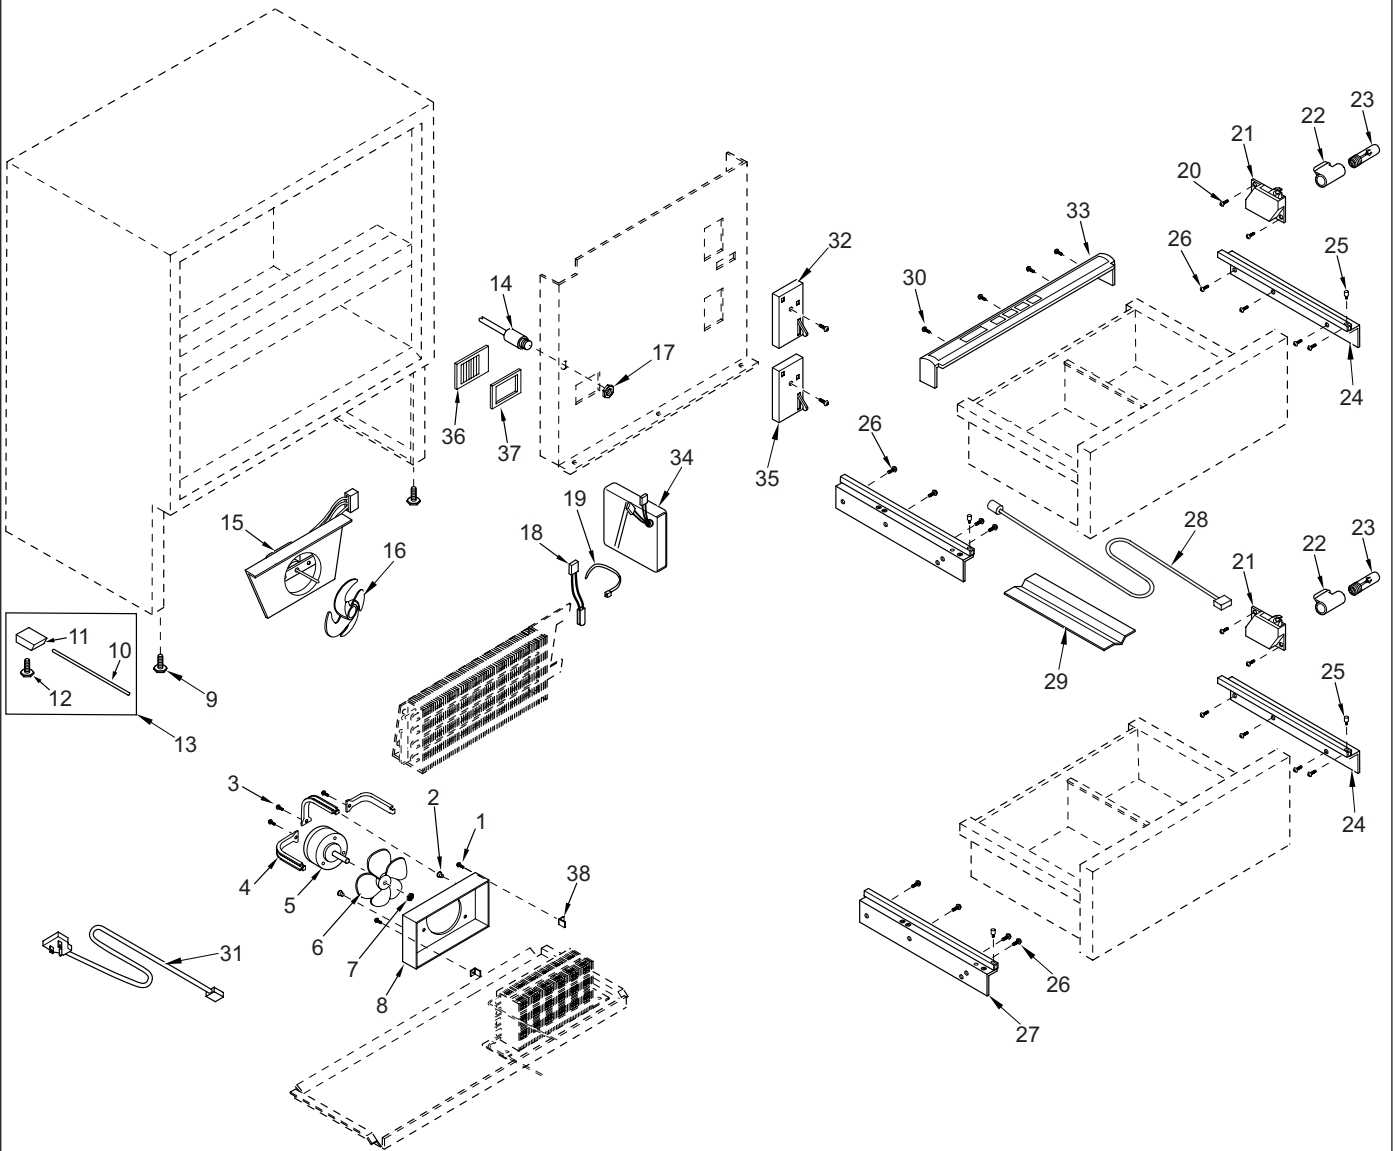

700BR-2 MECHANICAL VIEW PARTS LIST

<u>Ref #</u>	<u>Part #</u>	<u>Description</u>
1	6200010	Screw, #10-12 x 3/4" Pan HD
2	3220360	Grommet, Mtg Brkt
3	6201000	Screw #8-32X3/8 Thread Forming
4	0167430	Cond Fan Mtg Brkt (3 Required)
5	4200740	Motor Pkg, Cond Fan
6	3150320	Fan Blade, Cond -5 prop, 7"
7	6150410	Nut, 1/4-20
8	4281320	Shroud Assy, Condenser Fan
	3220370	Grommet, 1/4" X 3/16" (Not Shown)
9	3570060	Bolt, Leveler 3/8-16
10	3421500	Adjusting Rod
11	NA	See 4202000
12	NA	See 4202000
13	4202000	Rear Leveler Assembly
14	4202770	Cabinet Wire Hrns Rpl Pkg
15	4201940	Evap Fan Motor Assy
16	3150060	Fan Blade, 5 prop; 5-1/2"
17	6150800	Plastic Hex Nut, 5/8-27 UNS-2A
18	4323800	Coil Sensor/Thermistor
19	6120450	Locking Cable Tie 9.7" BLK
20	6200110	Screw, #10-12 x 5/8" Truss SS
21	3541020	Drawer Closer
22	3050010	Light Socket, 3/4 Single (See SN Breaks)
	3050220	Skt, Light Int Base Sngl (See SN Breaks)
23	3030060	Light Bulb, 25 Watt
24	4134430	Drawer Assy, Slide-RH
25	3550720	White Thread Pin
26	6201140	Screw, 1/4-20 x 1/2" Sems But HD
27	4134440	Drawer Assy, Slide-LH
28	3022950	Cable Assy, Control
29	4202060	Channel, Wire 17.225"
30	6200700	Screw, #6-20 x 5/8" PH Flat HD SS
31	4324800	Retractor Assy, Power Cord
32	4202580	Reed Switch
33	4203340	Cntrl Pnl Assy
34	4203360	Board Assy, Control
35	4202580	Reed Switch
36	3014140	Baffle Control
37	3211440	Baffle Control Gasket
38	3450290	Angle Bracket

NOT PICTURED

0167550 Anti-Tip Bracket

700BR-2 MECHANICAL VIEW