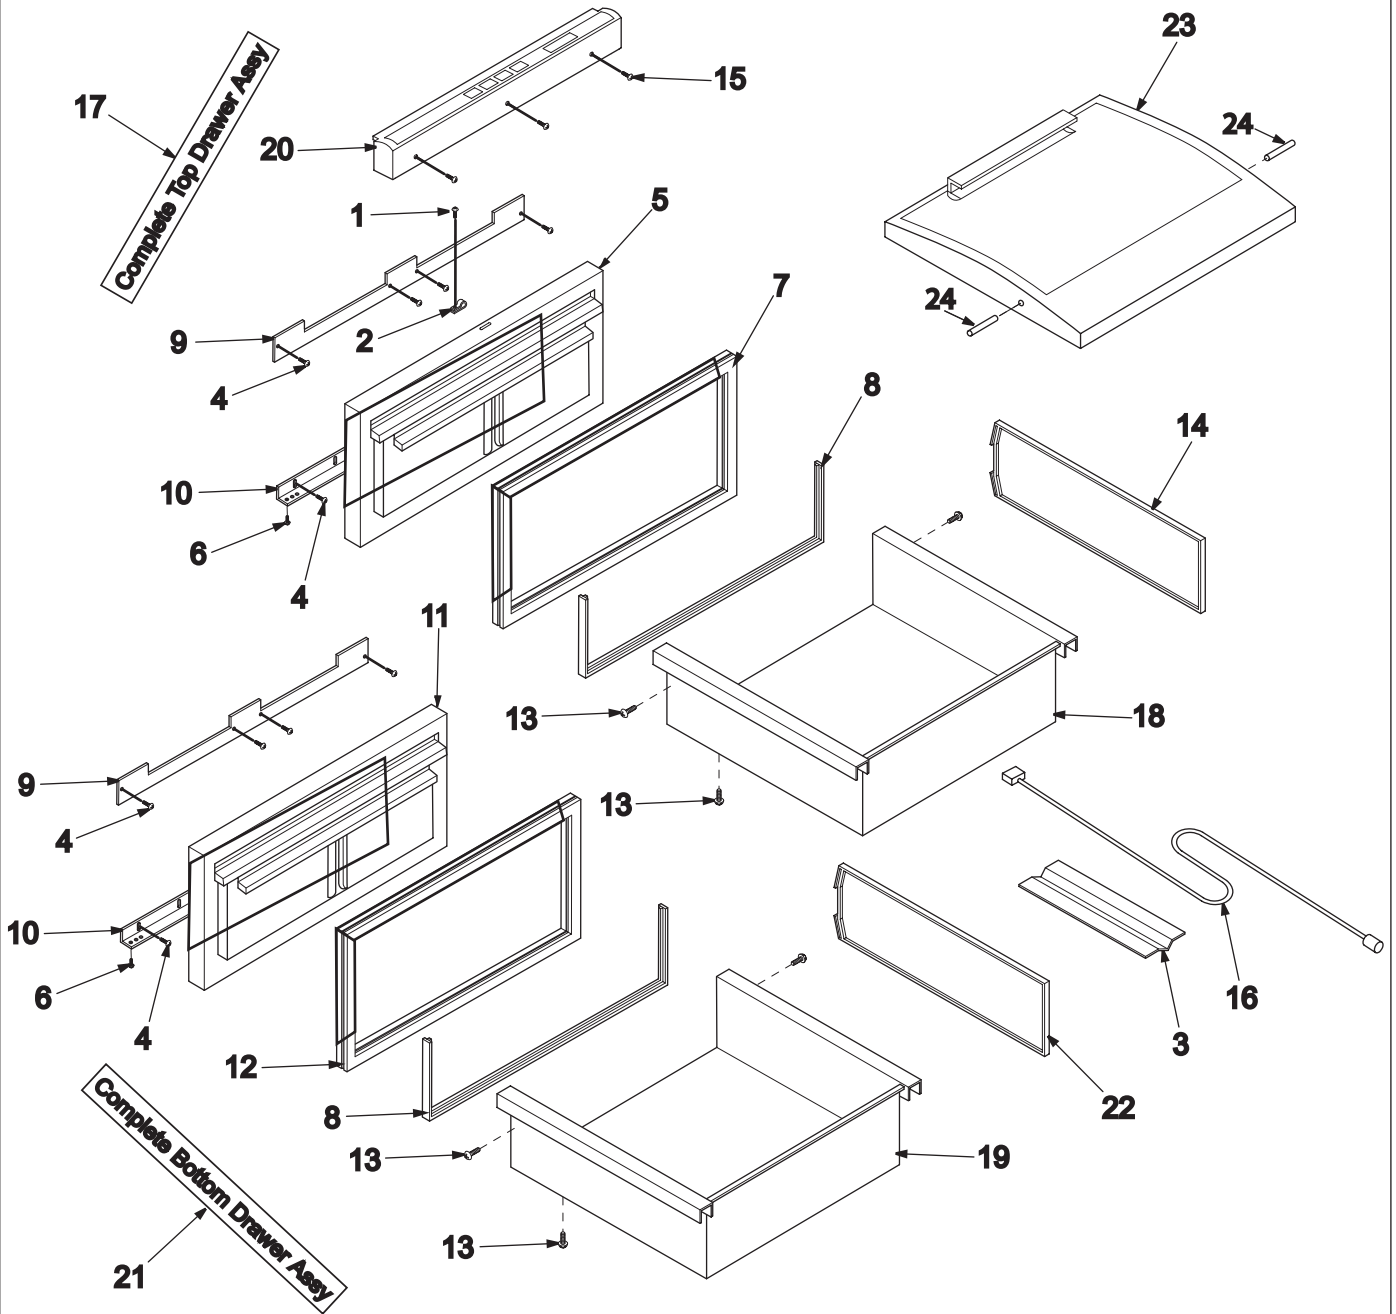

700BR-2 DRAWER VIEW PARTS LIST

<u>Ref #</u>	<u>Part #</u>	<u>Description</u>
1	6200080	Screw, #8-15 x 1/2" Truss HD
2	6120190	Tube Clamp, Steel, 3/16"
3	4202060	Channel, Wire 17.225"
4	6200720	Screw, #8-18 x 1/2 PH Truss HD
5	4131730	Upper Drawer Front Assembly
6	6201500	Screw, #10X3/4 Drill PH Hex Was
7	3211520	Upper Drawer Gasket
8	3211560	Seal, Tub White 37-5/8"
9	0183580	Drawer Panel Bracket-Upper
10	0183590	Drawer Panel Bracket-Lower
11	4131740	Lower Drawer Front Assy
12	3211540	Lower Drawer Gasket
13	6200110	Screw, #10-12 x 5/8" Truss SS
14	3601340	Upper Drawer Divider
15	6200700	Screw, #6-20 x 5/8" PH Flat HD SS
16	3022950	Cable Assy, Control
17	4131660	Drawer Assy, Upr
18	3412130	Tub, Upr Drawer
19	3412150	Tub, Lwr Drawer
20	4203340	Panel Assy, Control
21	4131680	Drawer Assy, Lwr
22	3601350	Lower Drawer Divider
23	3470320	Crisper Lid Assembly
24	3412240	Pin, Crisper (2)

NOTE: *Drawer panels on this model are a sales accessory. For part numbers of complete door panel sets or components of the door panel sets, contact the factory.*

700BR-2 DRAWER VIEW