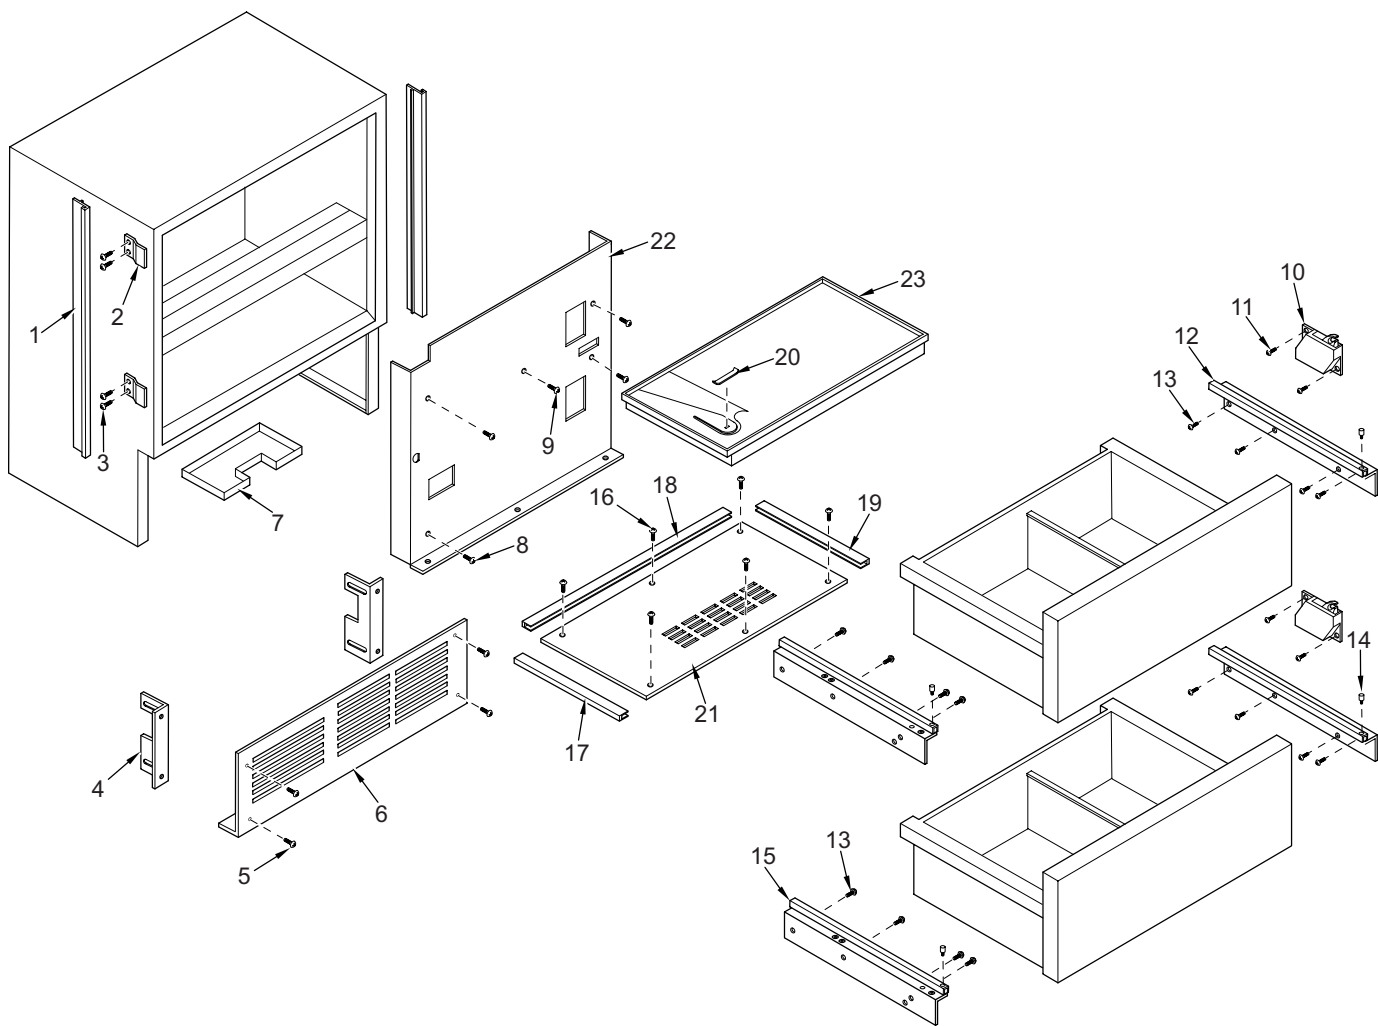

700BR-2 COSMETIC VIEW PARTS LIST

<u>Ref #</u>	<u>Part #</u>	<u>Description</u>
1	3516020	Side Molding
2	3421510	Bracket, Unit to Cabinet
3	6200720	Screw, Tap, #8 x 1/2" PH FL HD
4	0167661	Kickplate Bracket - RS
	0167662	Kickplate Bracket - LS
	6200780	Screw, #10-24 x 1/2" PH Hex
5	6200050	Screw, #10-12 x 1/2" Pan HD
6	3530430	Kickplate/Grille
7	0167450	Drain Pan
8	6201120	Screw, #8-18 x 1.75 Truss SS
9	6200060	Screw, #8-32 x 1/2" Pan HD
10	3541020	Drawer Closer
11	6200110	Screw, #10-12 x 5/8" Truss SS
12	4134430	Drawer Assy, Slide-RH
13	6201140	Screw, 1/4-20 x 1/2" Sems But HD
14	3550720	White Thread Pin
15	4134440	Drawer Assy, Slide-LH
16	6201270	Screw, #8-18 x 5/8" PH PN SS-Gnd
17	3211492	Sump Cover Seal-LS
18	3211493	Sump Cover Seal-Back
19	3211491	Sump Cover Seal-RS
20	3450780	Wire Clip
21	0167640	Evaporator Sump Cover
22	4151680	Air Duct Assembly
23	4151560	Lower Mullion Divider Assembly

NOT PICTURED

3580170	Nameplate
3754220	Door Panel Drilling Template
3421460	Bracket-Unit to Unit

700BR-2 COSMETIC VIEW