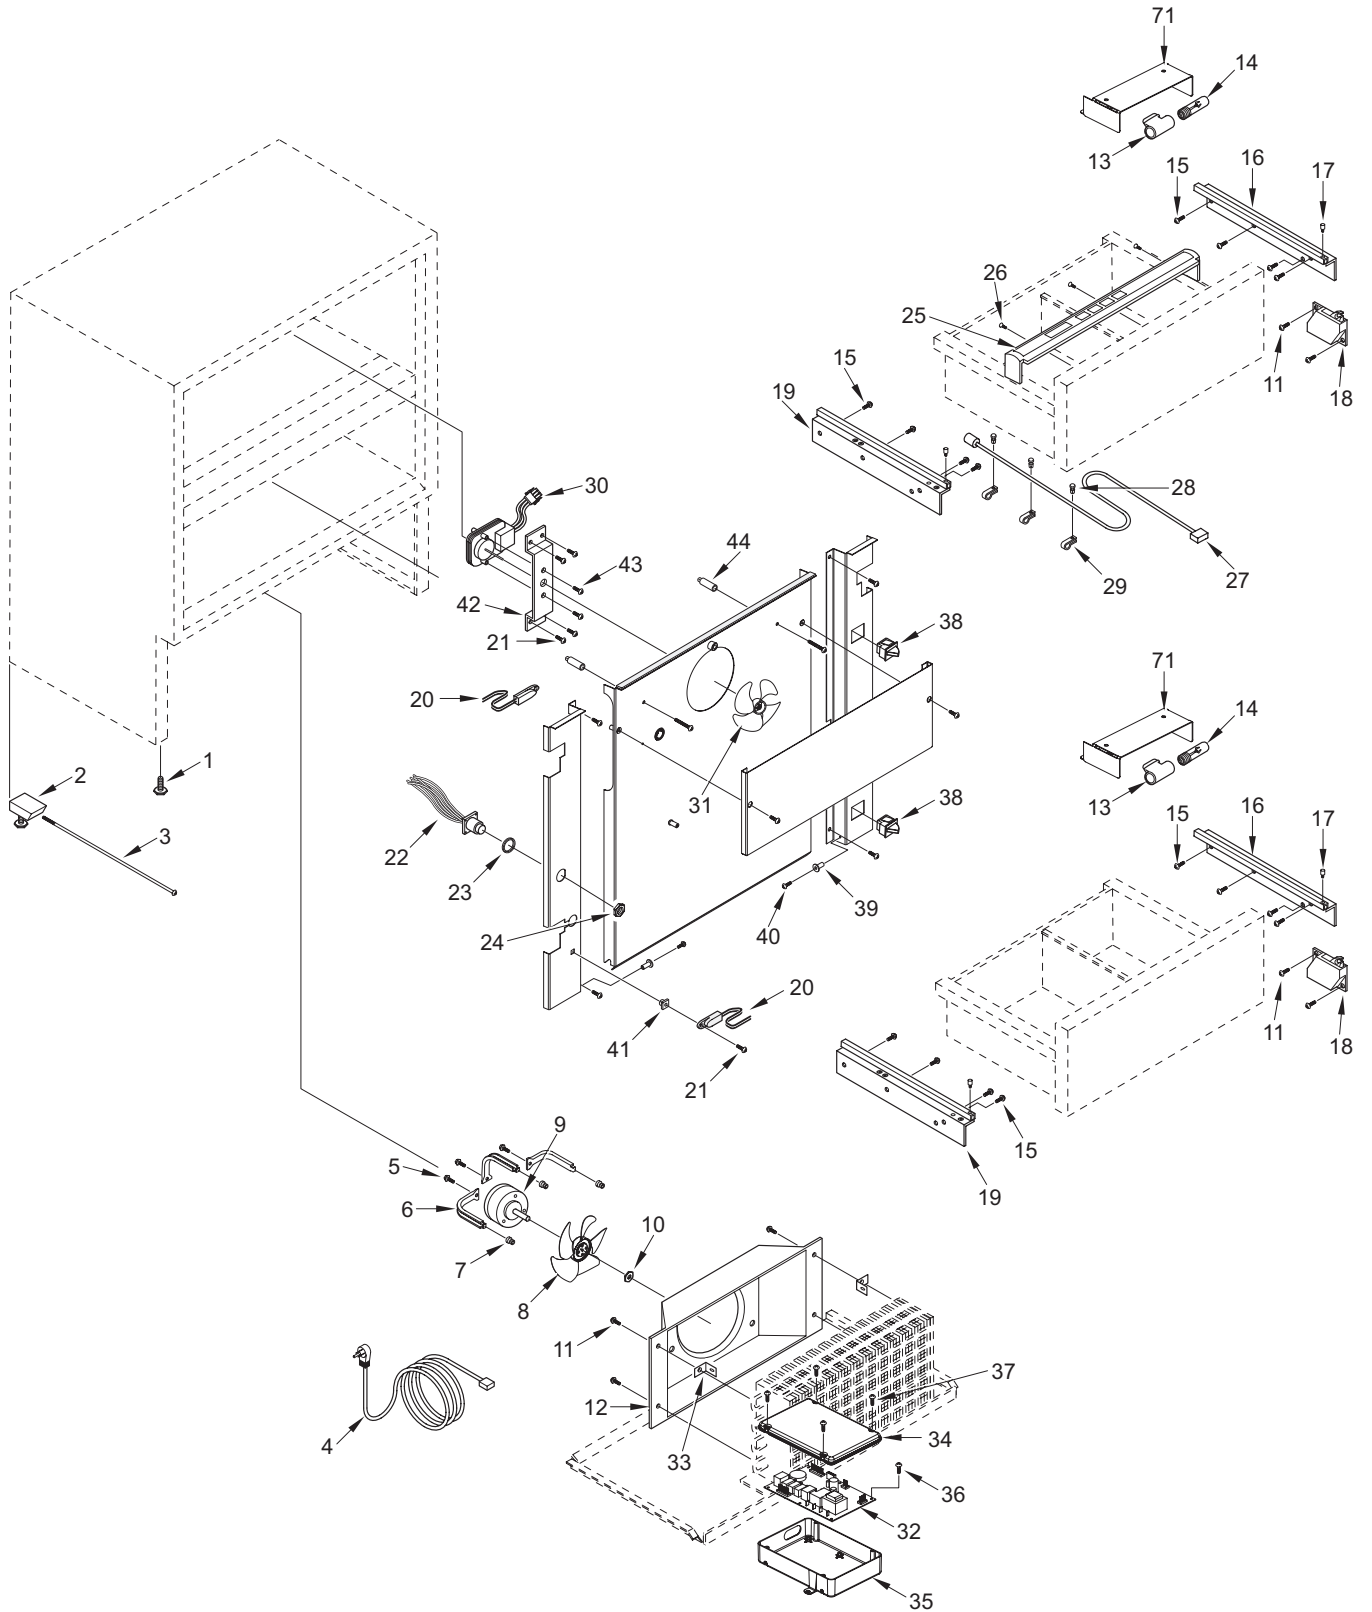

700BR-3 MECHANICAL VIEW PARTS LIST

<u>Ref #</u>	<u>Part #</u>	<u>Description</u>	<u>Ref #</u>	<u>Part #</u>	<u>Description</u>
1	3570060	Bolt, Leveler 3/8-16X2-1/8	23	6160370	Gasket, Rubber 13/16 MP3
2	4202000	Rear Leveler Assembly	24	6151010	Nut, Plastic 13/16-28 UNS
3	3421500	Adjusting Rod	25	4163041	Cntrl Panel Assy,700BR Srvc
4	3025570	Retractor Assy, Power Cord	26	6200700	Screw, #6-20 x 5/8" PH Flat HD SS
5	6201000	Screw #8-32X3/8 Thread Forming	27	3025480	Wire Harness, Display Flexible
6	0261150	Bracket, Cond Fan Mtg	28	6180340	Snap Rivet, Plastic White 13/64
7	3220360	Grommet, Mtg Brkt	29	6120280	Clamp, Tube Nylon 3/16"
8	3150800	Blade, Condenser FW-SW	30	4220801	Motor Ass, Evap Fan
9	4200740	Motor Pkg, Cond Fan	31	3150640	Fan Blade, Evaporator
10	6150410	Nut, 1/4-20	32	3016180	Control, Main Board
11	6200030	Screw, #10-12 x 5/8", Truss CP	33	3450290	Bracket, Angle #8a
12	4281320	Shroud Assy, Cond Fan	34	3412490	Cover, Cntrl Housing
13	3050220	Socket, Light Int Base Sngl	35	3412540	Housing, Control
14	3030060	Bulb, Light 25W 1X2-1/2	36	6200140	Screw, #8-15 x 3/8" Truss HD
15	6201140	Screw, 1/4-20X1/2" Sems But HD	37	6200280	Screw, #8-18 x 1" Pan Head
16	4134430	Drawer Assy, Slide-RH	38	3060140	Switch, Light
17	3550720	Pin, White Thread	39	3520420	Insert / Diffuser Stand-off
18	3541020	Closer, Drawer	40	6201330	Screw, #8 PH-Pan Head 1"
19	4134440	Drawer Assy, Slide-LH	41	6220220	Screw Grommet, 1/32 x 3/8" SQ
20	4204150	Thermistor, ASM Srvc Pkg	42	0212330	Bracket, Evap Fan Motor
21	6201270	Screw, #8-18 x 5/8" PH PN SS-Gnd	43	6110270	Bolt, #10-32 x 1/4" RD HD
22	4204020	Wire Harness, Display Replacement	44	6160310	Standoff, Nylon 1"

700BR-3 MECHANICAL VIEW