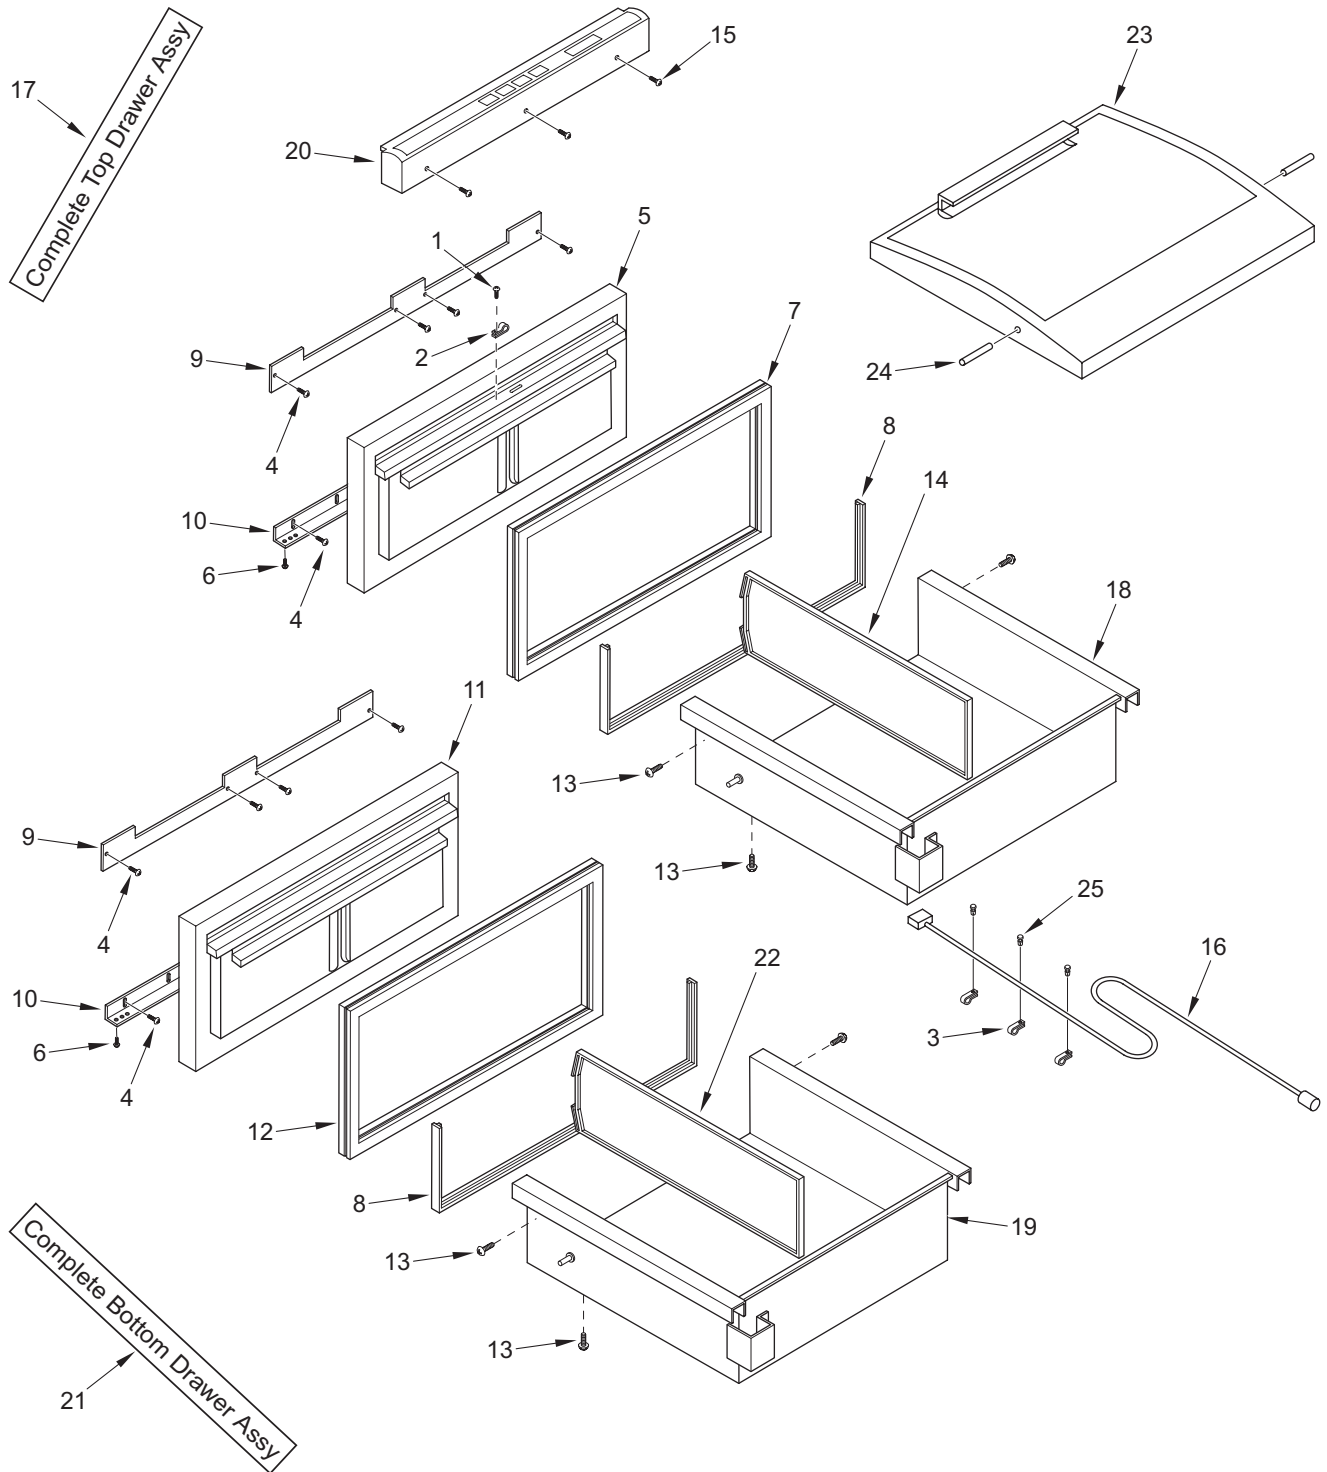

700BR-3 DRAWER VIEW

700BR-3 COSMETIC VIEW PARTS LIST

<u>Ref #</u>	<u>Part #</u>	<u>Description</u>
1	3516020	Molding, Side
2	3421510	Bracket, Ref to Cab
3	6200720	Screw, Tap, #8 x 1/2" PH FL HD
4	0167661	Kickplate Brkt,RH
	0167662	Kickplate Brkt,LH
	6200780	Screw, #10-24 x 1/2" PH Hex
5	6200050	Screw, #10-12 x 1/2" Pan HD
6	3530430	Grille, Kickplate
7	0263080	Drain Pan, 700
8	6200780	Screw, #10-24 x 1/2" PH Hex
9	0167661	Kickplate Brkt,RH
10	6200140	Screw, 1/4-20 x 1/2" Sems But HD
11	4134430	Drawer Assy, Slide-RH
12	3550720	Pin, White Thread
13	3541020	Closer, Drawer
14	6200110	Screw, #10-12 x 5/8" Truss SS
15	4134440	Drawer Assy, Slide-LH
16	0213341	Diffuser, Fan
17	6202010	Screw, #6-32X1/2 PH PAN HD S
18	4152301	Cold Plate Assy, Srvc
19	6201010	Screw, #8-15 x 2" Pan Head
20	0150380	False Wall, RH Srvc
21	3580170	Nameplate
22	3421460	Bracket-Unit to Unit
23	NA	See Drawer View & Drawer Parts List
24	NA	See Drawer View & Drawer Parts List
25	0167550	Bracket, Anti Tip
26	3754220	Door Panel Drilling Template
27	0150370	False Wall, LH Srvc
28	0233491	Wire Tray
29	3450780	Clip, Wire
30	6201330	Screw, #8 PH-Pan Head 1"
31	3520420	Insert / Diffuser Stand-off
32	6201270	Screw, #8-18 x 5/8" PH PN SS-Gnd