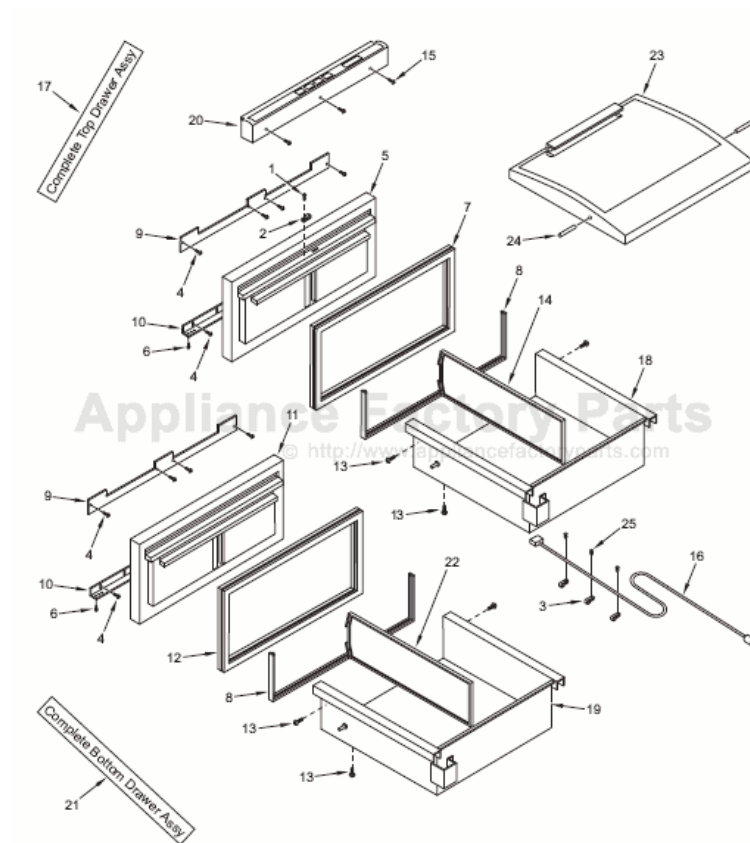

[Find Your SUBZERO Refrigerator Parts - Select From 117 Models](#)

----- Manual continues below -----