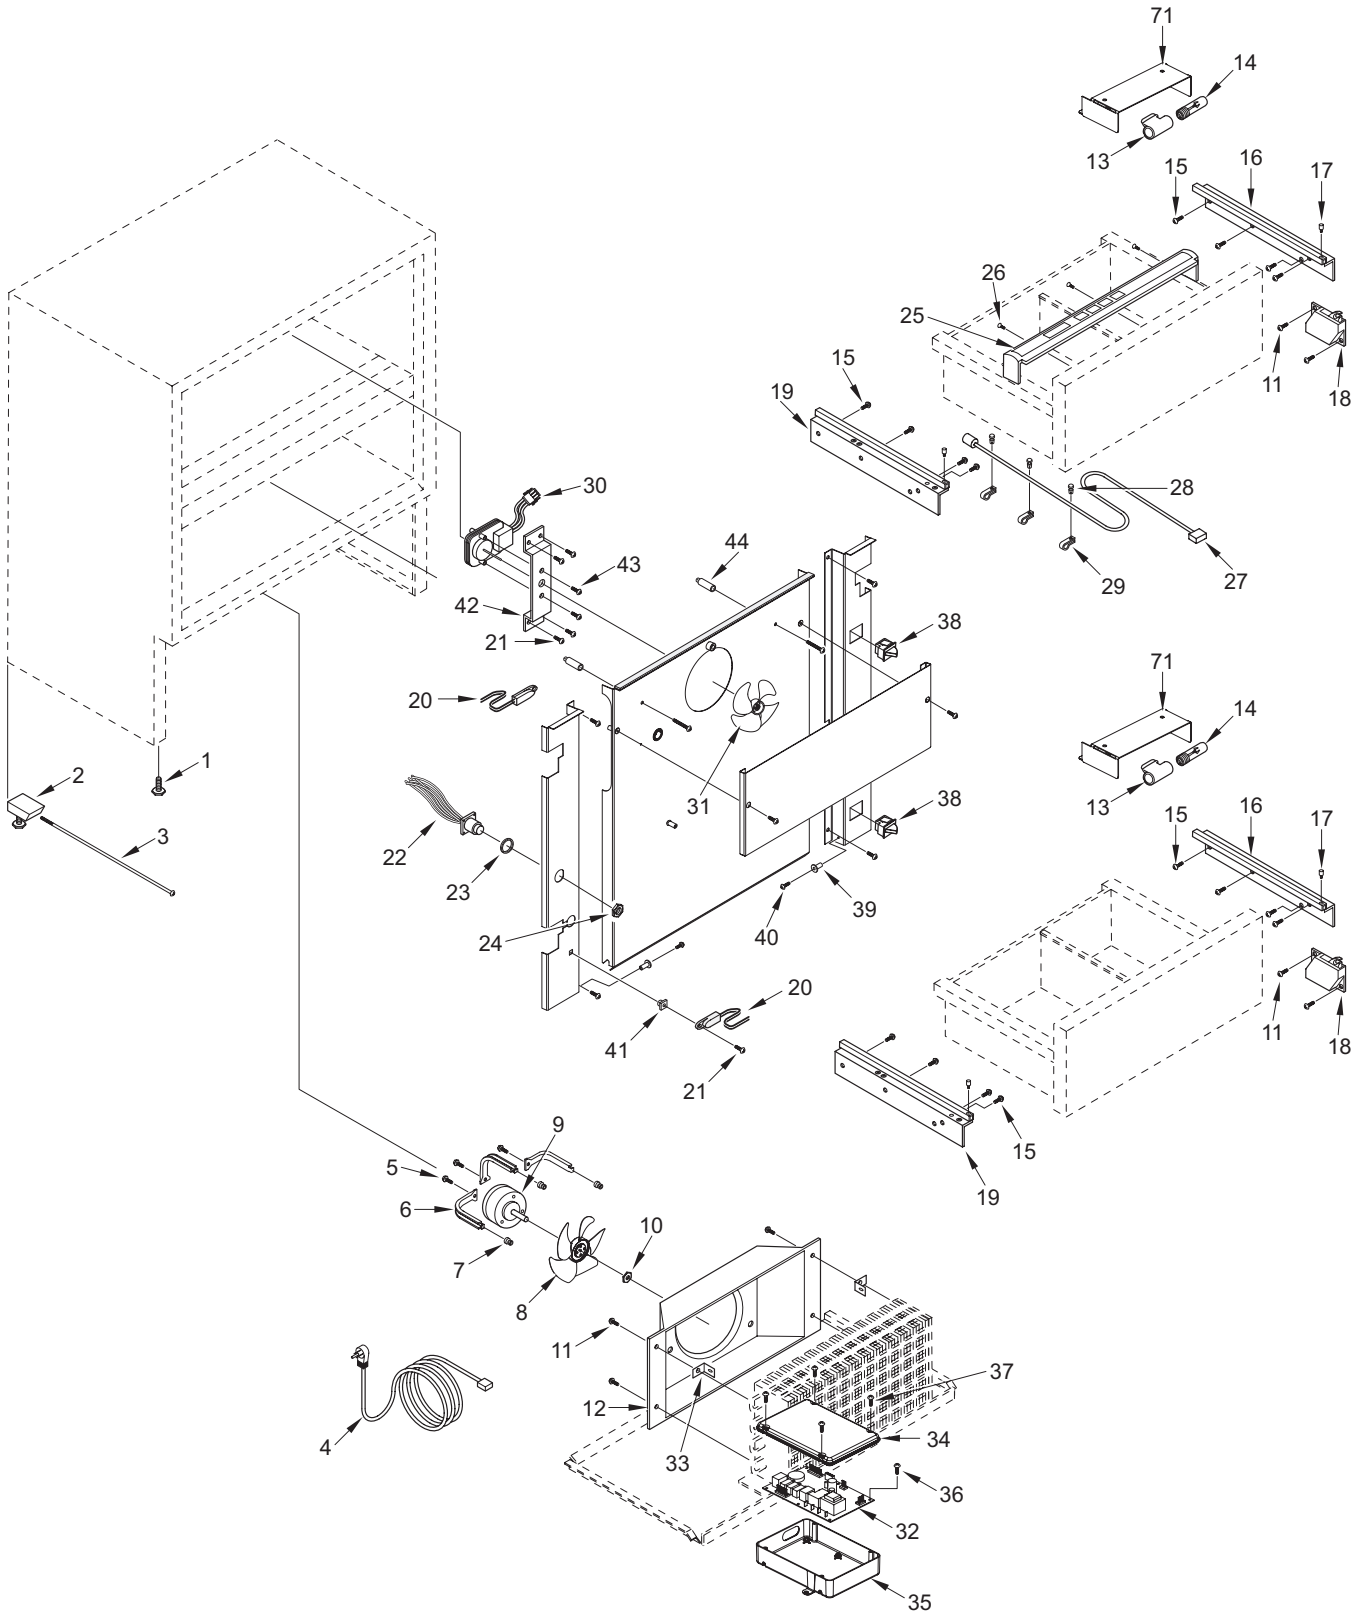

700BR-3 MECHANICAL VIEW PARTS LIST

<u>Ref #</u>	<u>Part #</u>	<u>Description</u>	<u>Ref #</u>	<u>Part #</u>	<u>Description</u>
1	3570060	Bolt, Leveler 3/8-16X2-1/8	23	6160370	Gasket, Rubber 13/16 MP3
2	4202000	Rear Leveler Assembly	24	6151010	Nut, Plastic 13/16-28 UNS
3	3421500	Adjusting Rod	25	4163041	Cntrl Panel Assy,700BR Srvc
4	3025570	Retractor Assy, Power Cord	26	6200700	Screw, #6-20 x 5/8" PH Flat HD SS
5	6201000	Screw #8-32X3/8 Thread Forming	27	3025480	Wire Harness, Display Flexible
6	0261150	Bracket, Cond Fan Mtg	28	6180340	Snap Rivet, Plastic White 13/64
7	3220360	Grommet, Mtg Brkt	29	6120280	Clamp, Tube Nylon 3/16"
8	3150800	Blade, Condenser FW-SW	30	4220801	Motor Ass, Evap Fan
9	4200740	Motor Pkg, Cond Fan	31	3150640	Fan Blade, Evaporator
10	6150410	Nut, 1/4-20	32	3016180	Control, Main Board
11	6200030	Screw, #10-12 x 5/8", Truss CP	33	3450290	Bracket, Angle #8a
12	4281320	Shroud Assy, Cond Fan	34	3412490	Cover, Cntrl Housing
13	3050220	Socket, Light Int Base Sngl	35	3412540	Housing, Control
14	3030060	Bulb, Light 25W 1X2-1/2	36	6200140	Screw, #8-15 x 3/8" Truss HD
15	6201140	Screw, 1/4-20X1/2" Sems But HD	37	6200280	Screw, #8-18 x 1" Pan Head
16	4134430	Drawer Assy, Slide-RH	38	3060140	Switch, Light
17	3550720	Pin, White Thread	39	3520420	Insert / Diffuser Stand-off
18	3541020	Closer, Drawer	40	6201330	Screw, #8 PH-Pan Head 1"
19	4134440	Drawer Assy, Slide-LH	41	6220220	Screw Grommet, 1/32 x 3/8" SQ
20	4204150	Thermistor, ASM Srvc Pkg	42	0212330	Bracket, Evap Fan Motor
21	6201270	Screw, #8-18 x 5/8" PH PN SS-Gnd	43	6110270	Bolt, #10-32 x 1/4" RD HD
22	4204020	Wire Harness, Display Replacement	44	6160310	Standoff, Nylon 1"

700BR-3 MECHANICAL VIEW