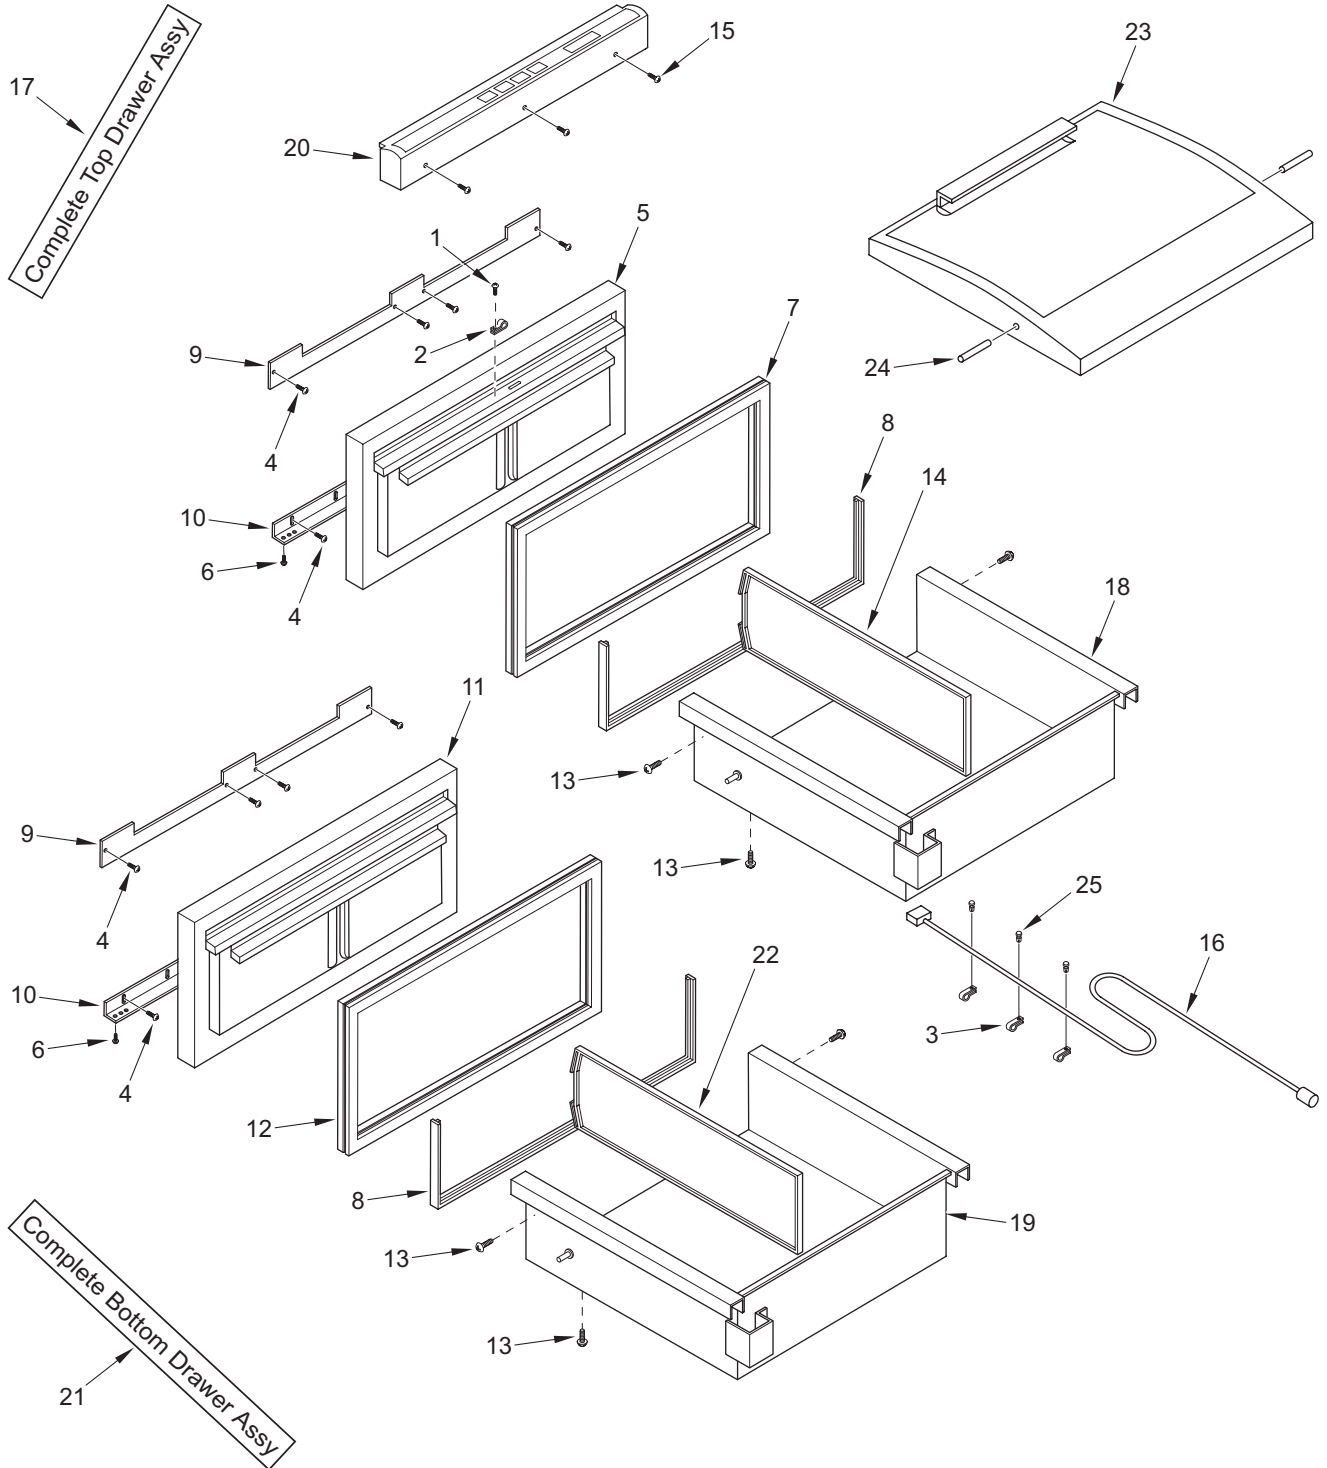

700BR-3 DRAWER VIEW PARTS LIST

<u>Ref #</u>	<u>Part #</u>	<u>Description</u>
1	6110280	Bolt, #10-24 x 3/4", Round Head
2	6120190	Tube Clamp, Steel, 3/16"
3	6120280	Clamp, Tube Nylon 3/16"
4	6200720	Screw, #8-18 x 1/2 PH Truss HD
5	4131730	Upper Drawer Front Assy
6	6201500	Screw, #10X3/4 Drill PH Hex Was
7	3212220	Gasket, Drawer-UPR
8	3211560	Seal, Tub White 37-5/8"
9	3421930	Bracket, Door Panel-Upper
10	3421940	Bracket, Door Panel-Lower
11	4131740	Lower Drawer Front Assy
12	3212230	Gasket, Drawer-LWR
13	6200110	Screw, #10-12 x 5/8" Truss SS
14	3601340	Upper Drawer Divider
15	6200700	Screw, #6-20 x 5/8" PH Flat HD SS
16	3025480	Wiring Harness, Display Flexible
17	4135581	Drawer Assy, Top Service
18	3414470	Tub, Upper Ref Drw Closer Front
19	3414070	Tub, Lwr Drawer
20	4163041	Cntrl Panel Assy,700BR Srvc
21	4135591	Drawer Assy, Lwr Service
22	3601350	Lower Drawer Divider
23	3470320	Lid Assy, Crisper
24	3412240	Pin, Crisper (2)
25	6180340	Snap Rivet, Plastic White 13/64

NOTE: *Drawer panels on this model are a sales accessory. For part numbers of complete door panel sets or components of the door panel sets, contact the factory.*

700BR-3 DRAWER VIEW