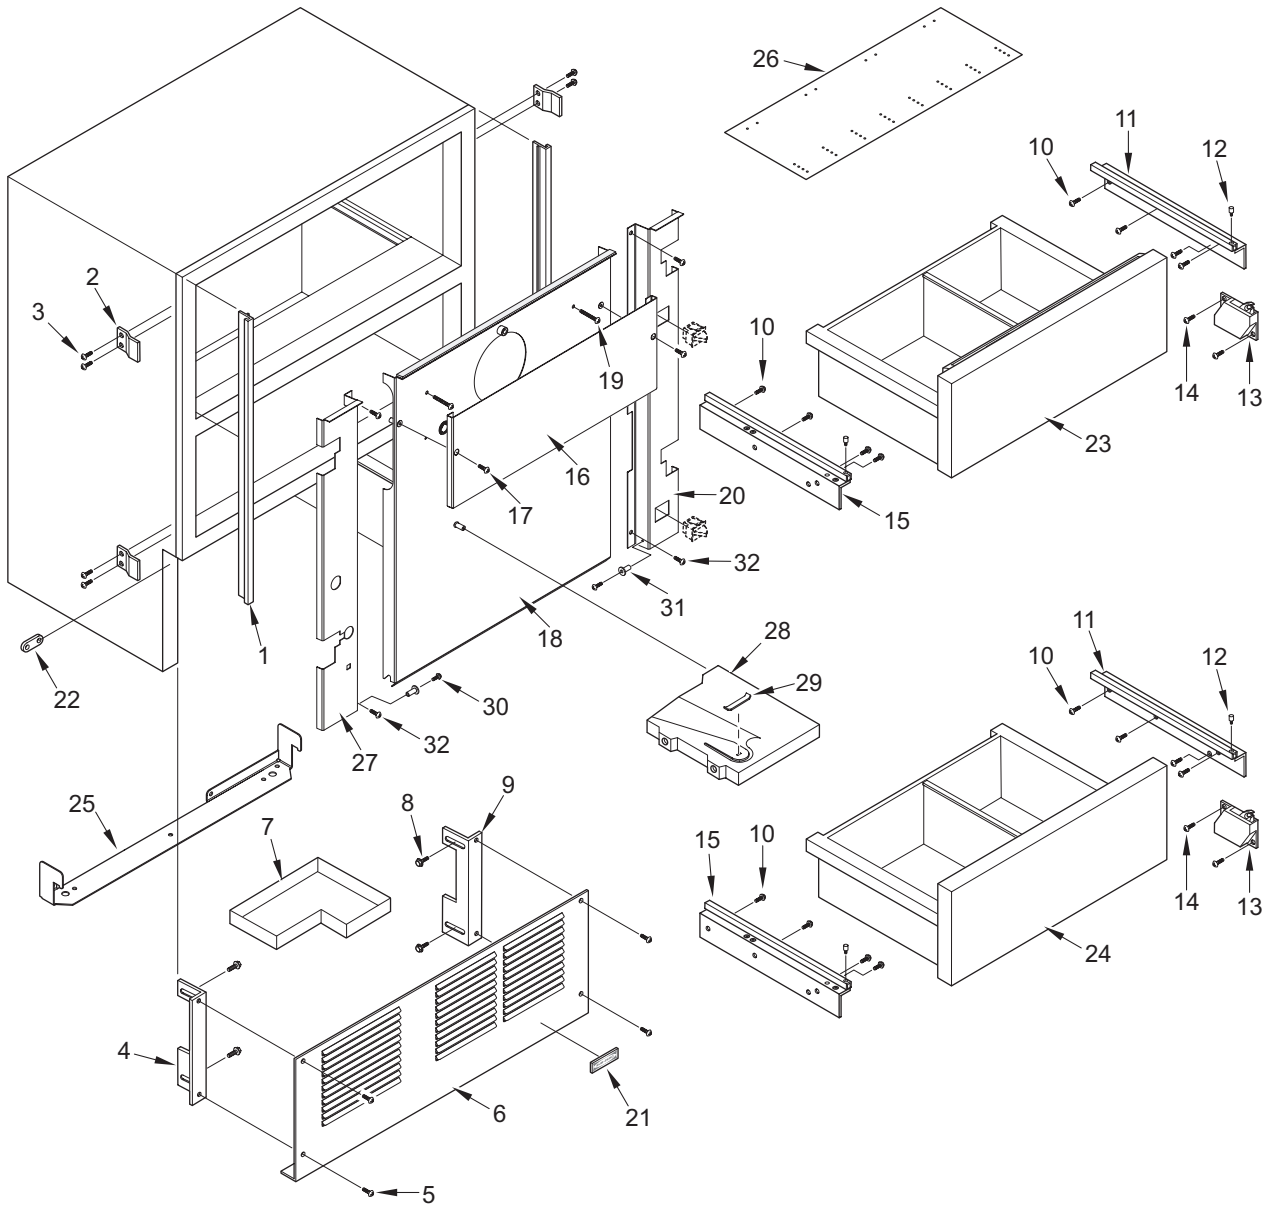

700BR-3 COSMETIC VIEW PARTS LIST

<u>Ref #</u>	<u>Part #</u>	<u>Description</u>
1	3516020	Molding, Side
2	3421510	Bracket, Ref to Cab
3	6200720	Screw, Tap, #8 x 1/2" PH FL HD
4	0167661	Kickplate Brkt,RH
	0167662	Kickplate Brkt,LH
	6200780	Screw, #10-24 x 1/2" PH Hex
5	6200050	Screw, #10-12 x 1/2" Pan HD
6	3530430	Grille, Kickplate
7	0263080	Drain Pan, 700
8	6200780	Screw, #10-24 x 1/2" PH Hex
9	0167661	Kickplate Brkt,RH
10	6200140	Screw, 1/4-20 x 1/2" Sems But HD
11	4134430	Drawer Assy, Slide-RH
12	3550720	Pin, White Thread
13	3541020	Closer, Drawer
14	6200110	Screw, #10-12 x 5/8" Truss SS
15	4134440	Drawer Assy, Slide-LH
16	0213341	Diffuser, Fan
17	6202010	Screw, #6-32X1/2 PH PAN HD S
18	4152301	Cold Plate Assy, Srvc
19	6201010	Screw, #8-15 x 2" Pan Head
20	0150380	False Wall, RH Srvc
21	3580170	Nameplate
22	3421460	Bracket-Unit to Unit
23	NA	See Drawer View & Drawer Parts List
24	NA	See Drawer View & Drawer Parts List
25	0167550	Bracket, Anti Tip
26	3754220	Door Panel Drilling Template
27	0150370	False Wall, LH Srvc
28	0233491	Wire Tray
29	3450780	Clip, Wire
30	6201330	Screw, #8 PH-Pan Head 1"
31	3520420	Insert / Diffuser Stand-off
32	6201270	Screw, #8-18 x 5/8" PH PN SS-Gnd

700BR-3 COSMETIC VIEW