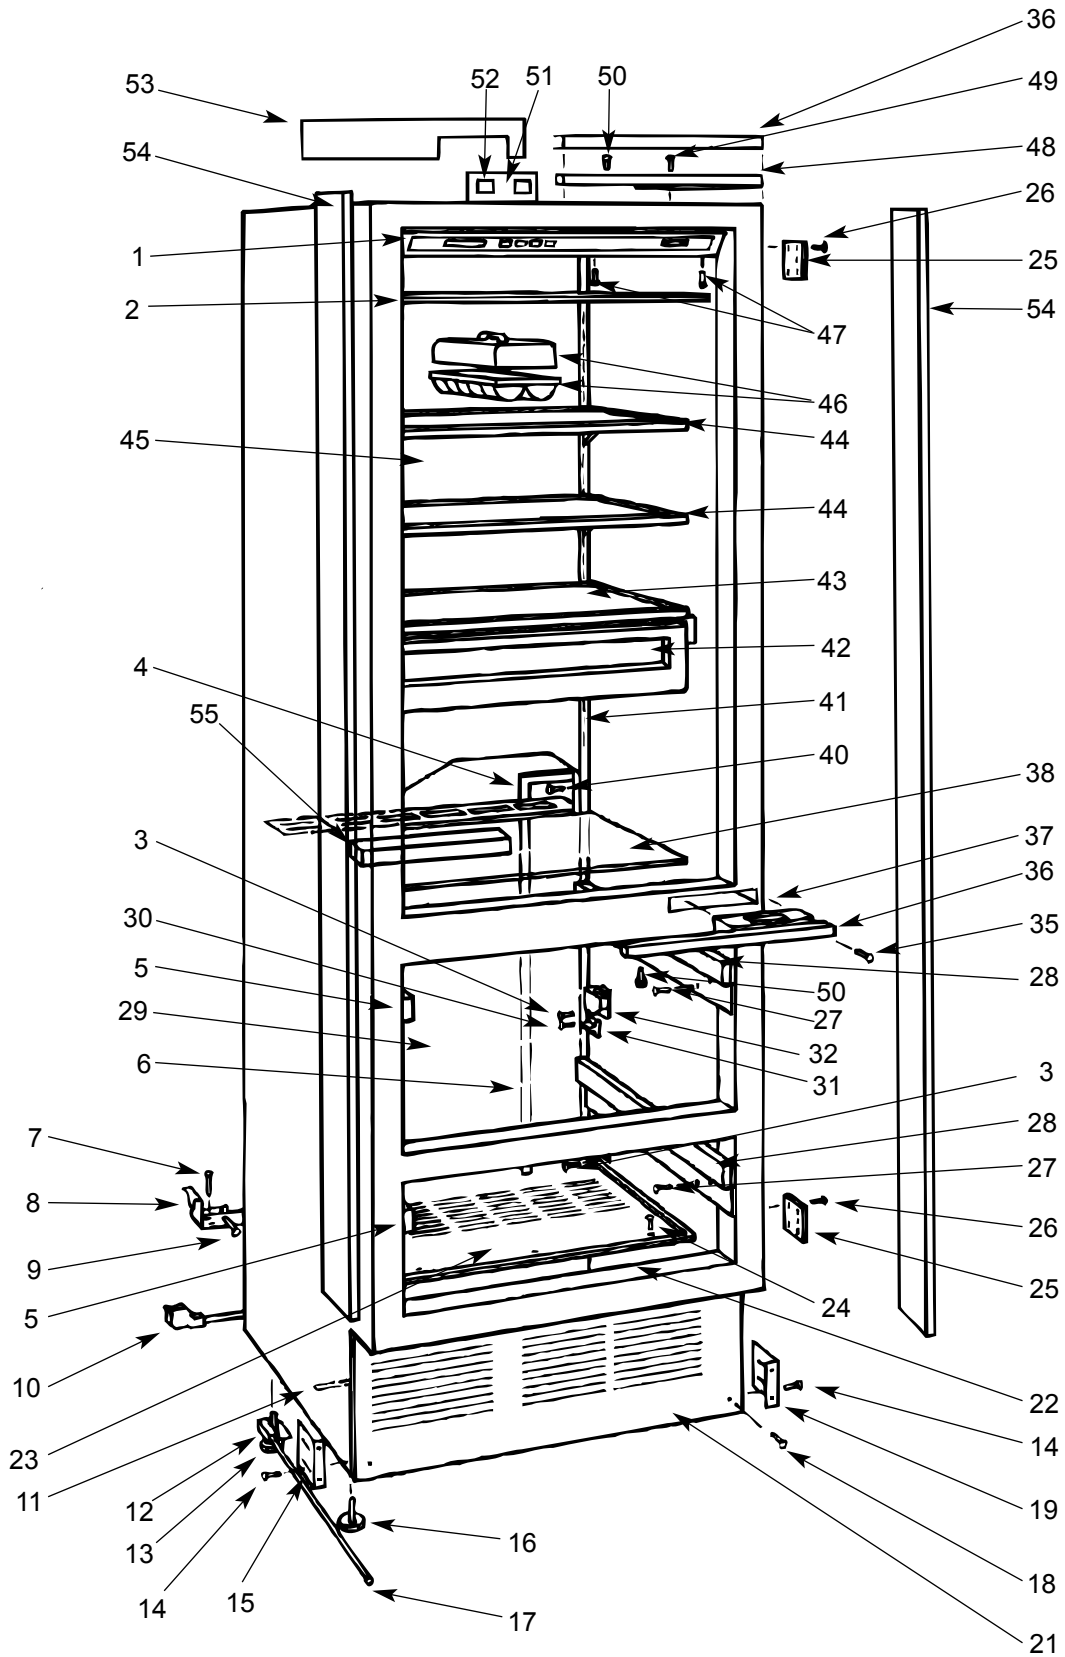

700TC/I COSMETIC VIEW

700TC/I SYSTEM VIEW

1.	4201940	Evaporator Fan Motor Assy.	42.	2600617	Water Line
2.	6110270	Bolt #10-32 X 1/4 RD HD	43.	6201120	Screw, #8-18 x 1.75 Truss SS
3.	6150030	Nut, #10-24 Hex SS	44.	6200080	Screw, #8-15 x 1/2 Truss HD
4.	6240060	Star Washer, 1/4	45.	3060130	Icemaker Switch
5.	4201940	Evaporator Fan Shroud	46.	3140280	Icemaker Control Arm
6.	6110020	Bolt, #10-24 x 3/8 Truss HD	47.	3140200	Icemaker Shut-Off Arm
7.	0233500	Evaporator Fan Bracket	48.	628356	Bearing & Inlet
8.	4201940	Evaporator Fan Blade	49.	6220470	Fill Tube Clamp
9.	3111380	Overload	50.	1607600	Water Inlet Tube
10.	3111350	Relay	51.	3013820	Fill Tube Heater
11.	3150170	Rubber Grommet	52.	2605405	Fill Tube Extension
12.	6160070	Sleeve	53.	6201120	Screw, #8-18 x 1.75 Truss SS
13.	6240050	Washer, 5/16	54.	4202090	Complete Icemaker Assy.
14.	3090090	Schrader Valve		3140160	Icemaker Cover
15.	6150220	Nut, 5/16-18 Hex Zinc		628366	Motor Modular Assy.
16.	3030100	Halogen Lamp, 35W	55.	3421070	Icemaker Connecting Rod
17.	4201980	Drawer Light Fixture Assy.	56.	6220220	Screw Grommet
18.	6200080	Screw, #8 x 1/2 Truss HD	57.	3030090	Halogen Lamp, 20W
19.	3500410	Light Lens	58.	6201130	Screw, #8 x 1/2 PH FL HD SS
20.	4202580	Reed Switch, Short	59.	4201992	Micro-Processor Assy.
21.	6200280	Screw, #8-18 x 1 Pan HD	60.	6200120	Screw, #10-12 x 1/2 Truss HD
22.	4151790	Baffle Mount Assembly	61.	4323800	Coil Sensor/Thermistor Assy.
23.	4201900	Evaporator /Heat Exchanger Assy.	62.	6120070	Clamp
24.	4201900	Evaporator /Heat Exchanger Assy.	63.	4202100	Upper Control Panel Assy.
25.	4201970	Defrost Heater Assy.	64.	6200490	Screw, #8-32 x 3/8 Hex Slot
26.	3060240	Mater Power Switch	65.	3220360	Condenser Fan Brckt Grommet
27.	6200780	Screw, #10-24 x 1/2 PH Hex	66.	6200060	Screw, #8-32 x 1/2 Pan HD
28.	4201860	Compressor Assembly	67.	6200010	Screw, #10-12 x 3/4 Pan HD
29.	3014230	Drier	68.	3150320	Condenser Fan Blade
30.	0140340	Unit Sliding Tray	69.	3450290	Angle Bracket
31.	3013540	Drain Tube Heater	70.	0167440	Condenser Fan Shroud
33.	3111270	Capacitor	71.	3150500	Condenser Fan Motor
	0167620	Capacitor Mounting Bracket	72.	0167430	Condenser Fan Bracket
34.	0167450	Drain Pan	73.	3520350	Water Inlet Fitting Assy.
35.	6200780	Screw, #10-24 x 1/2 PH Hex	74.	0166200	Solenoid Retainer
36.	3120310	Condenser Coil		6200780	Screw, #10-24 1/2 PH Hex
37.	4201450	Solenoid Valve	75.	4202570	Reed Switch, Long
38.	3090170	Transformer	76.	3520050	Brass Insert
39.	6150790	Nut, #10-24 Sems	77.	3520030	Nylon Nut
40.	4323800	Coil Sensor/Thermistor Assy.	78.	3150580	Foam Duct
41.	3082090	Defrost Terminator	79.	3013550	Braided Wire Heater