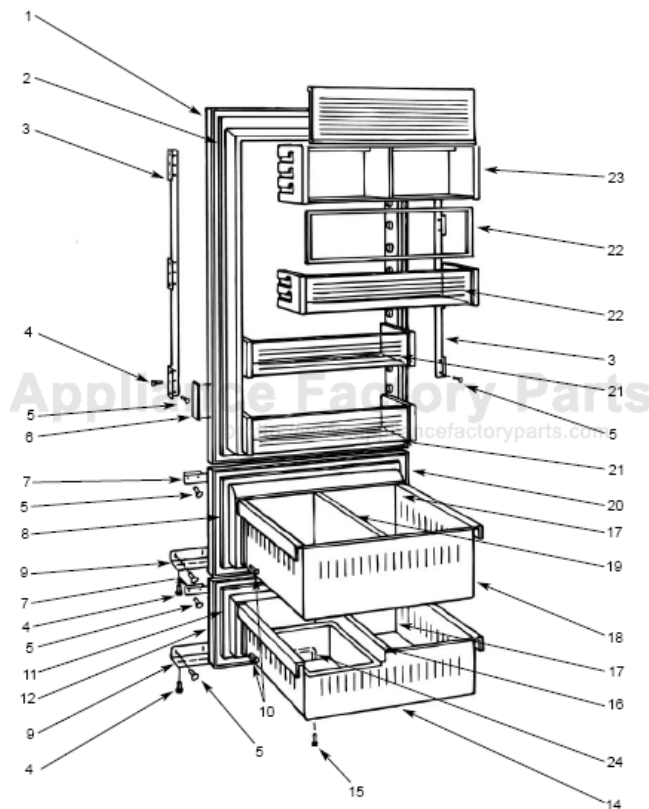

[Find Your SUBZERO Refrigerator Parts - Select From 117 Models](#)

----- Manual continues below -----