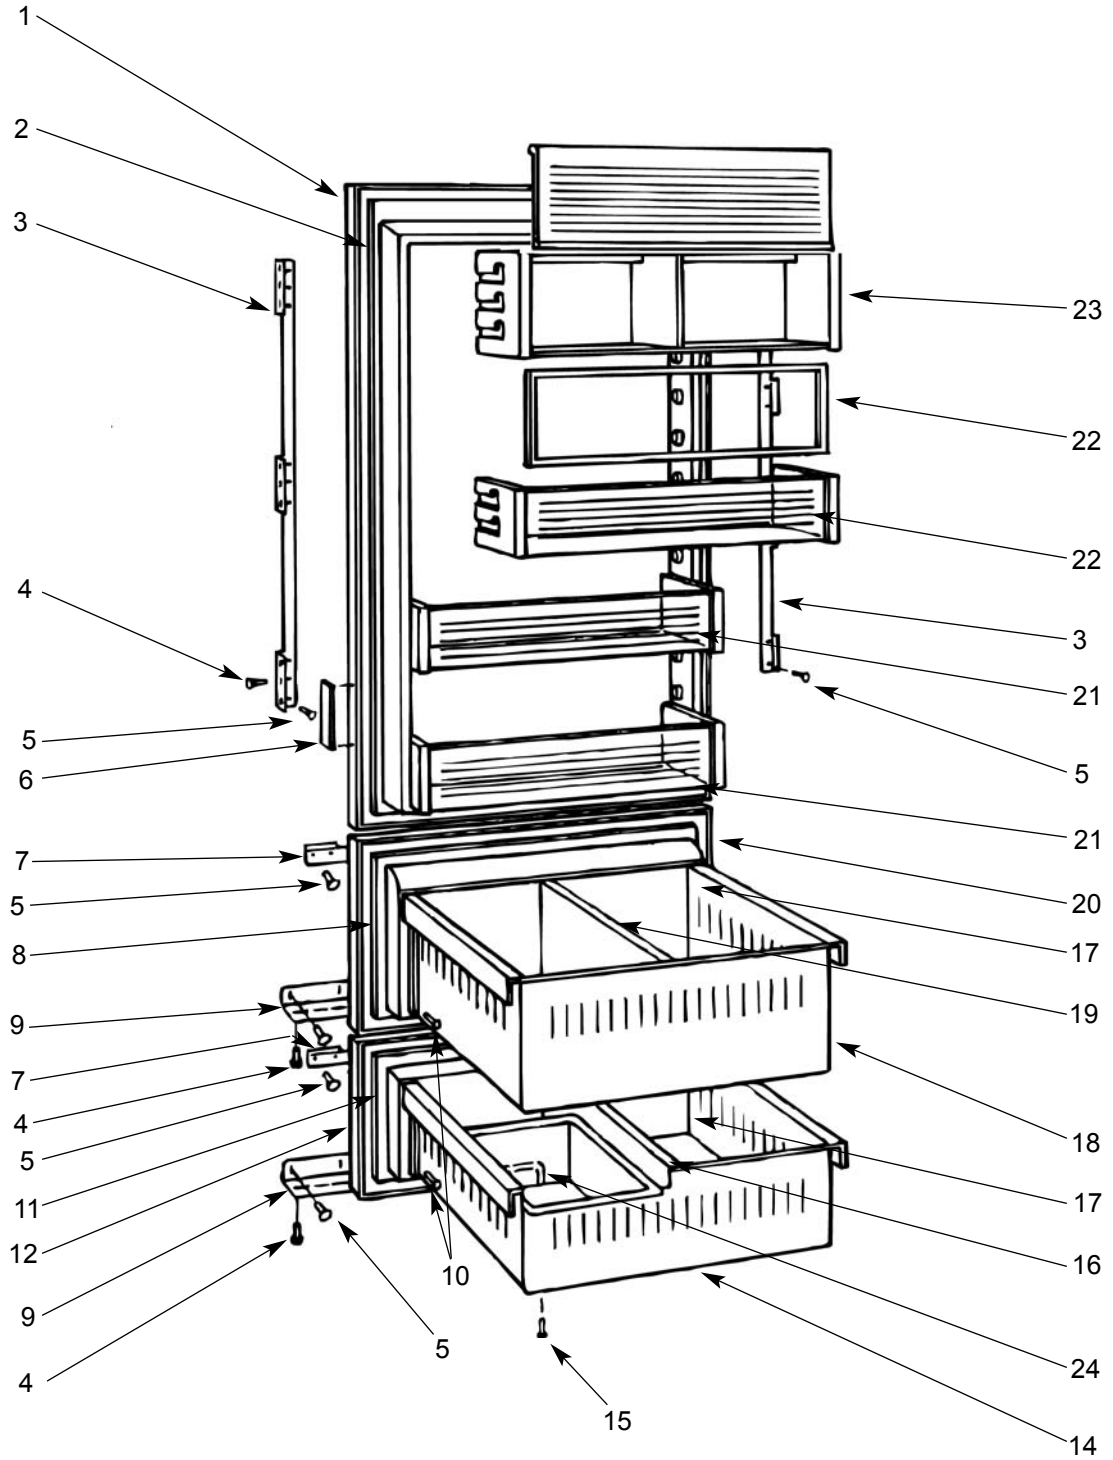

700TC/I DOOR VIEW