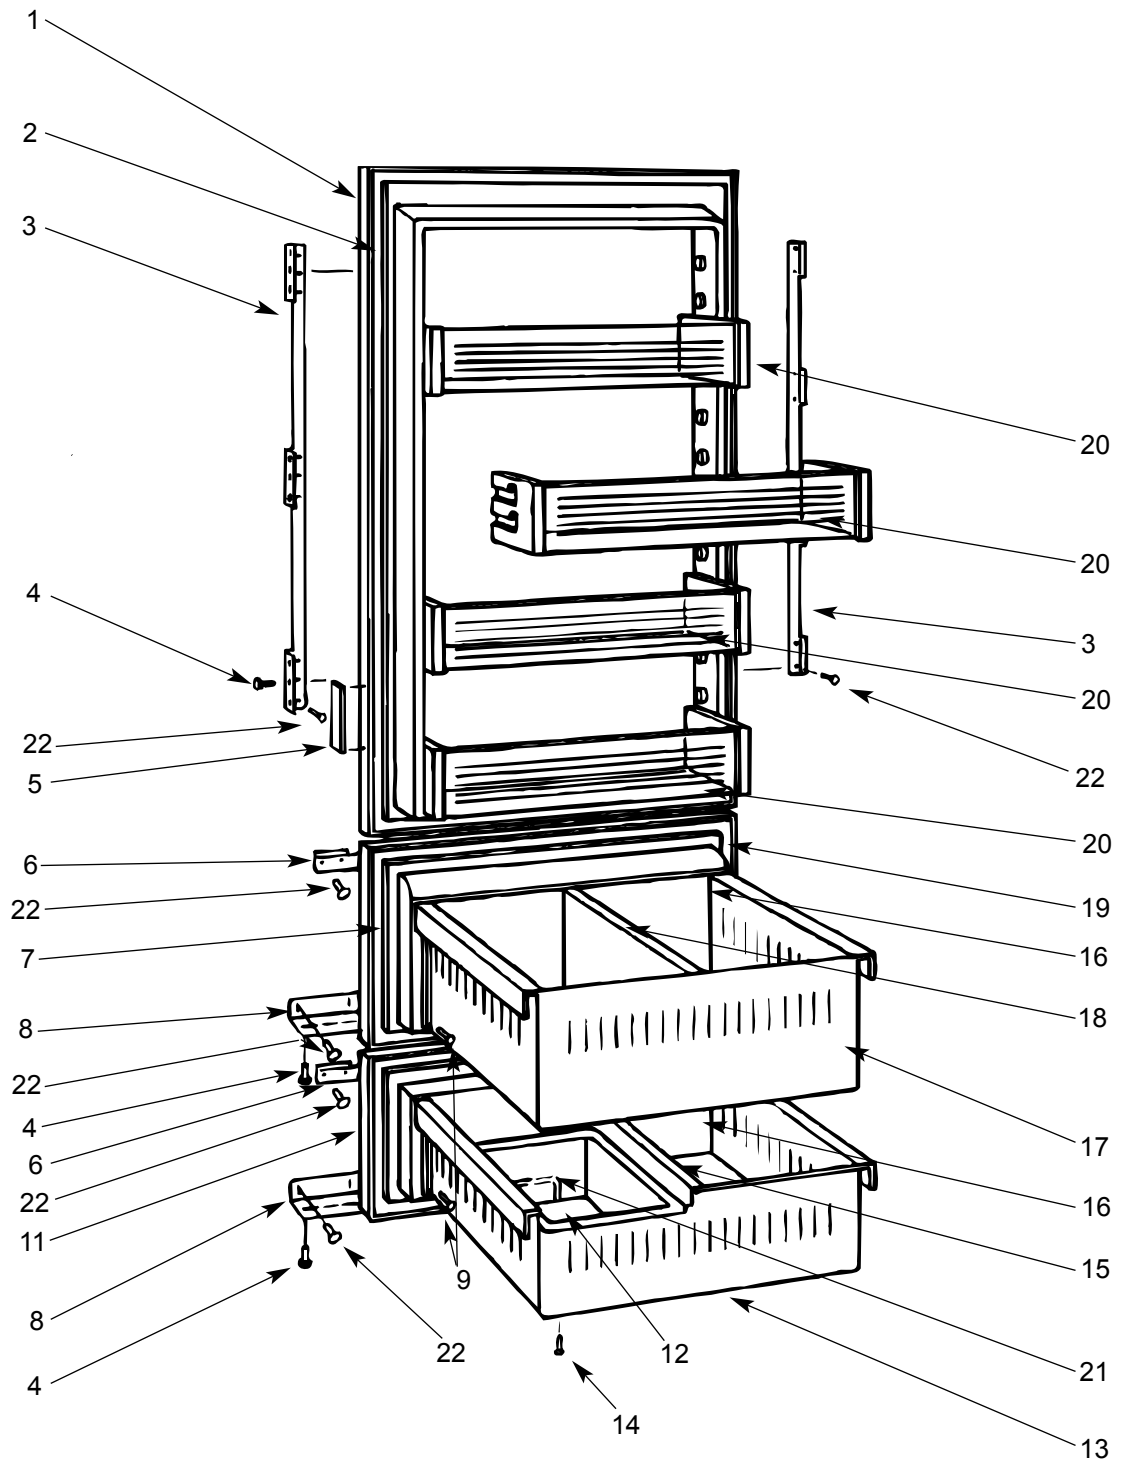

700TF/I DOOR VIEW

700TF/I COSMETIC VIEW

1.	4202100	Upper Control Panel Assy.	24.	3412031	Drawer Slide, Right Side
2.	4202100	Light Diffuser		1228600	Drawer Mount Extrusion
3.	3412032	Drawer Slide, Left Side	25.	4151570	Lower Air Duct Assy.
	1228600	Drawer Mount Extrusion	26.	6200110	Screw, #10-12 x 5/8 Truss Hd.
4.	6110620	Wedge Anchor, 3/8-16 x 3 3/4	27.	3110610	Screw, #10-24 x 3/4 Fl Socket
5.	0167550	Anti-Tip Bracket	28.	3541020	Drawer Closer
6.	6201190	Screw, #12 x 2 1/2 PH Pan HD	30.	6201140	Screw, #1/4-20 x 1/2 Sems
7.	0167470	Evaporator Sump Cover	31.	3541050	Hinge Cover
8.	4323540	Power Cord	32.	3541041	Lower Hinge Assy., RH
9.	4323540	Power Cord Retractor		3541042	Lower Hinge Assy., LH
10.	4202000	Leveler Assy.	33.	4181330	Lower Glass Tray
11.	3570070	Leveler Bolt, Rear	34.	6200710	Screw, #8-18 x 1/2 PH SS
12.	6200780	Screw, #10-24 x 1/2 PH Hex	35.	3601411	Shelf Ladder, Right Side
13.	0167662	Kickplate Bracket, Left Side		3601412	Shelf Ladder, Left Side
14.	3570060	Leveler Bolt, Front	36.	4151610	Upper Air Duct Assy.
15.	3421500	Leveler Rod	37.	3601390	Glass Shelf Assy.
16.	6200050	Screw, #10-12 x 1/2 Pan HD	38.	6200700	Screw, #6-20 x 5/8 PH FL HD
17.	0167661	Kickplate Bracket, RS	39.	3541031	Upper Hinge Assy., RH
18.	3530430	Kickplate		3541032	Upper Hinge Ass., LH
19.	3211491	Sump Cover Seal, RS	40.	6200780	Screw, #10-24 x 1/2 PH Hex
	3211492	Sump Cover Seal, Left Side	41.	3541050	Hinge Cover
	3211493	Sump Cover Seal, Rear	42.	0167580	Top Molding Bracket
20.	6200080	Screw, #8-15 x 1/2 Truss HD	43.	3450760	Dual Lock Fastener
21.	3421510	Bracket, Unit to Cabinet	44.	3516001	Top Molding - RH
	3421460	Bracket, Unit to Unit		3516002	Top Molding - LH
22.	6200720	Screw, #8-18 x 1/2 PH Truss HD	45.	3516010	Side Molding
23.	6201140	Screw, #1/4-20 x 1/2 Sems	---	3580170	Nameplate (not shown)