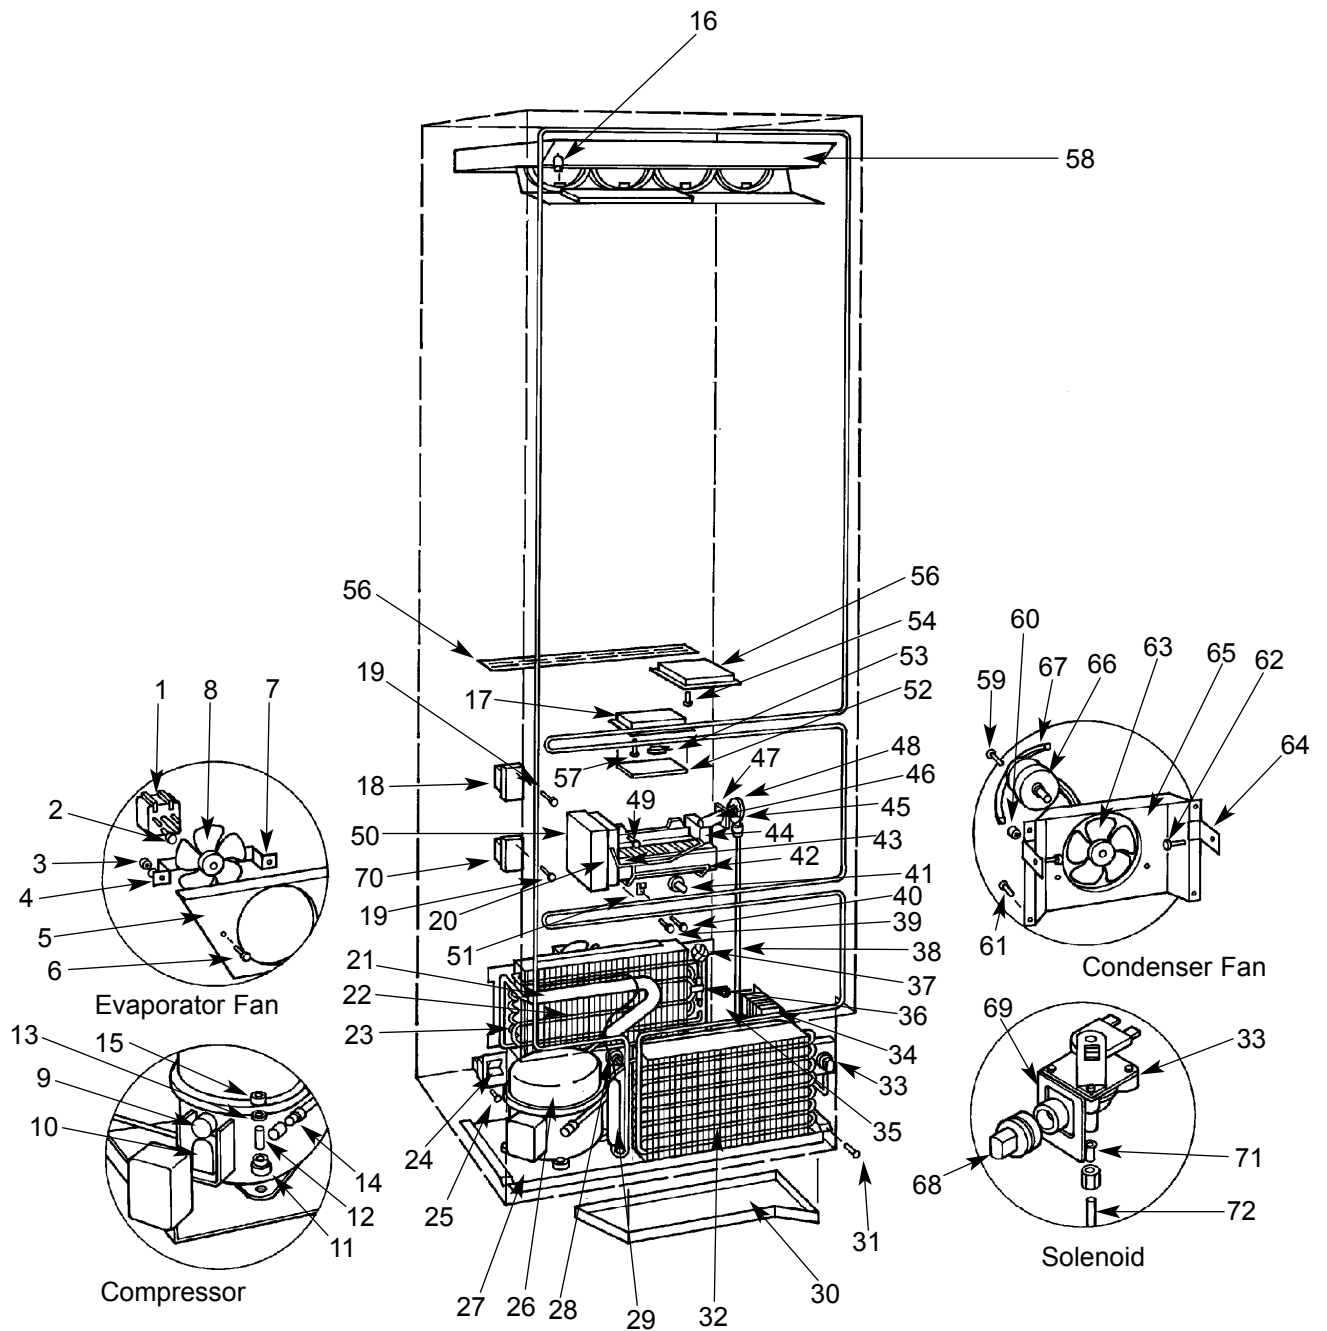

700TF/I SYSTEM VIEW

1.	4201940	Evaporator Fan Motor Assy.	39.	6201120	Screw, #8-18 x 1.75 Truss SS
2.	6110270	Bolt, #10-32 x 1/4 RD HD	40.	6200080	Screw, #8-15 x 1/2 Truss HD
3.	6150030	Nut, #10-24 Hex SS	41.	3060130	Icemaker Switch
4.	6240060	Star Washer, 1/4	42.	3140280	Icemaker Control Arm
5.	4201940	Evaporator Fan Shroud	43.	3421070	Icemaker Connecting Rod
6.	6110020	Bolt, #10-24 x 3/8 Truss HD	44.	628356	Bearing & Inlet
7.	0233500	Evaporator Fan Bracket	45.	6220470	Fill Tube Clamp
8.	4201940	Evaporator Fan Blade	46.	2605405	Fill Tube Extension
9.	3111390	Overload	47.	3013820	Fill Tube Heater
10.	3111350	Relay	48.	1607600	Water Inlet Tube
11.	3150170	Grommet	49.	6201120	Screw, #8-18 x 1.75 Truss SS
12.	6160070	Sleeve	50.	4202090	Complete Icemaker Assy.
13.	6240050	Washer, 5/16		3140160	Icemaker Cover
14.	3090090	Schrader Valve		628366	Motor Modular Assy.
15.	6150220	Nut, 5/16-18 Hex Zinc	51.	6220220	Screw Grommet, 1/32 x 3/8 Square.
16.	3030100	Halogen Lamp, 35W	52.	3500410	Light Lens
17.	4201980	Drawer Light Fixture Assy.	53.	3030090	Halogen Lamp, 20W
18.	4202580	Reed Switch, Short	54.	6201130	Screw, #8 x 1/2 PH FL HD SS
19.	6200780	Screw, #10-24 x 1/2 PH Hex	55.	4201993	Control Board Assy.
20.	3140200	Icemaker Shut-Off Arm	56.	3412370	Mullion Grille
21.	4201910	Evaporator/Heat Exchanger Assy.	57.	6200080	Screw, #8 x 1/2 Truss HD
22.	4201910	Evaporator/Heat Exchanger Assy.	58.	4202100	Upper Control Panel Assy.
23.	4201970	Defrost Heater Assy.	59.	6200490	Screw, #8-32 x 3/8 Hex Slot
24.	3060240	Master Power Switch	60.	3220360	Condenser Fan Brekt Grommet
25.	6200780	Screw, #10-24 x 1/2 PH Hex	61.	6200060	Screw, #8-32 x 1/2 Pan HD
26.	4201870	Compressor Assy.	62.	6200010	Screw, #10-12 x 3/4 Pan HD
27.	0140340	Unit Sliding Tray	63.	3150320	Condenser Fan Blade
28.	3013540	Drain Tube Heater	64.	3450290	Angle Bracket
29.	3014230	Drier	65.	0167440	Condenser Fan Shroud
30.	0167450	Drain Pan	66.	3150500	Condenser Fan Motor
31.	6200780	Screw, #10-24 x 1/2 PH Hex	67.	0167430	Condenser Fan Bracket
32.	4201910	Evaporator Assy.	68.	3520350	Water Inlet Fitting Assy.
33.	4201450	Solenoid Valve	69.	0166200	Solenoid Retainer
34.	3090170	Transformer		6200780	Screw, #10-24 x 1/2 PH Hex
35.	6150790	Nut, #10-24 Sems	70.	4202570	Reed Switch, Long
36.	4323800	Coil Sensor/Thermistor Assy.	71.	3520050	Brass Insert
37.	3082090	Defrost Terminator	72.	3520030	Nylon Nut
38.	2600617	Water Line			

700TF/I SYSTEM VIEW

700TC/I System View