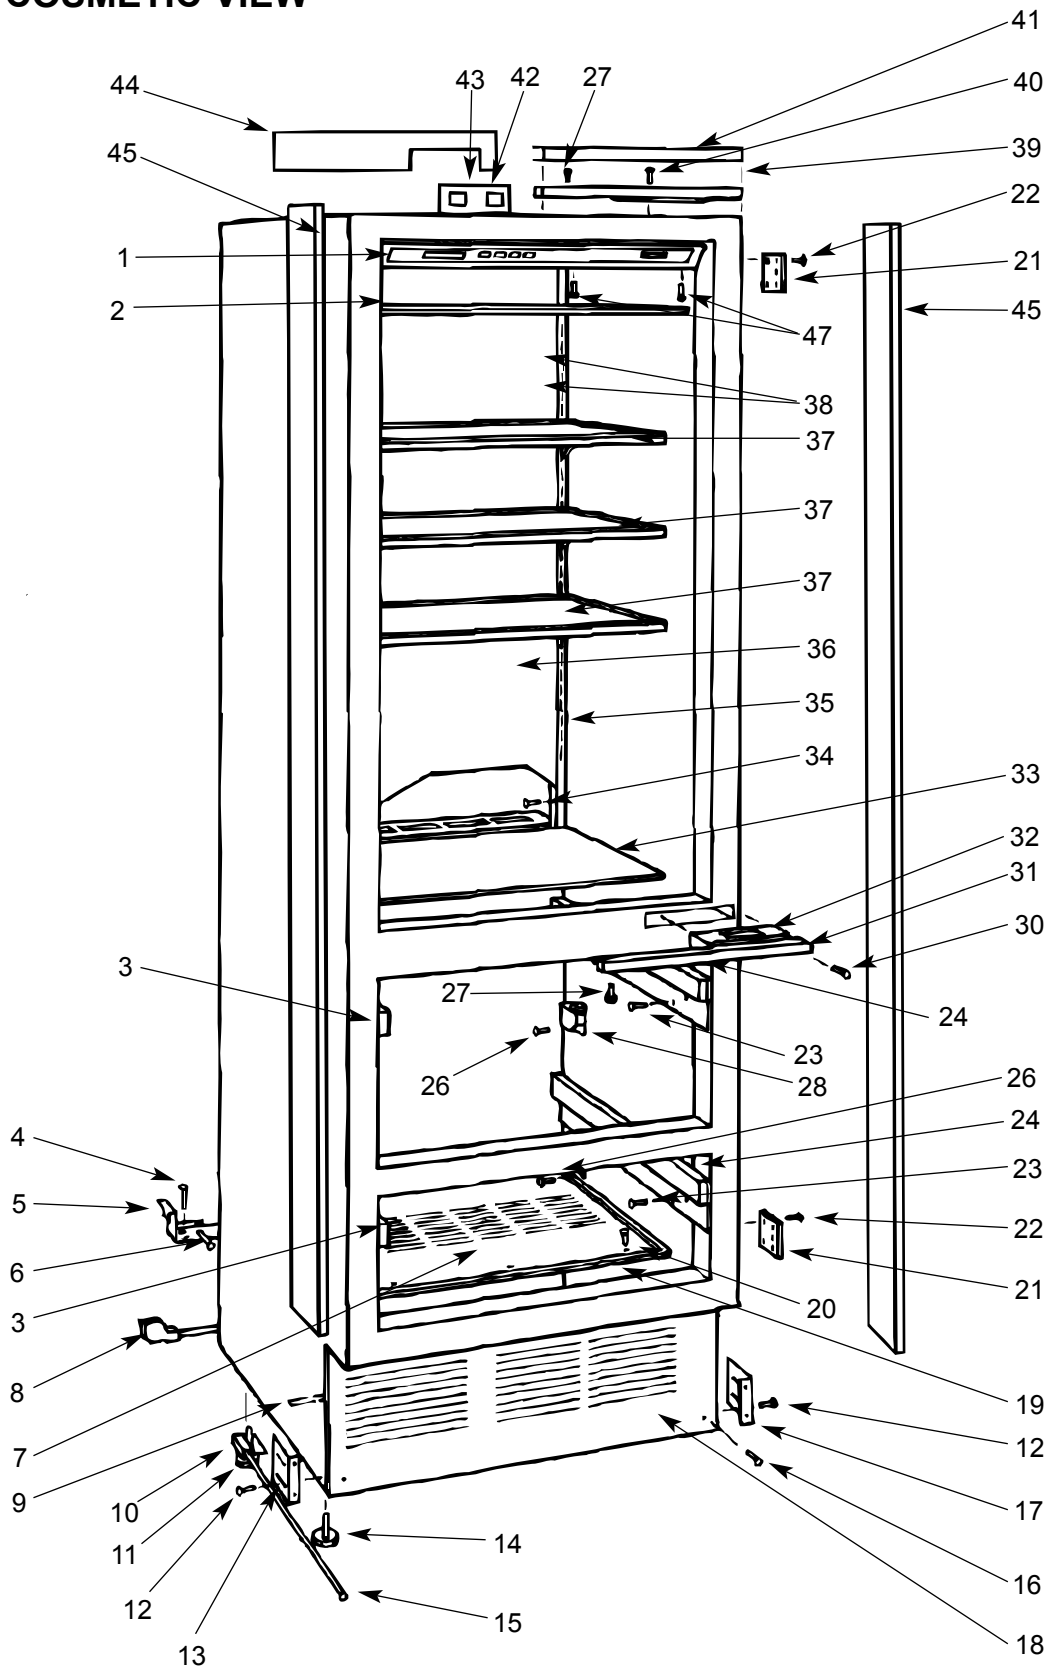

700TF/I COSMETIC VIEW

1.	4202100	Upper Control Panel Assy.	24.	3412031	Drawer Slide, Right Side
2.	4202100	Light Diffuser		1228600	Drawer Mount Extrusion
3.	3412032	Drawer Slide, Left Side	25.	4151570	Lower Air Duct Assy.
	1228600	Drawer Mount Extrusion	26.	6200110	Screw, #10-12 x 5/8 Truss Hd.
4.	6110620	Wedge Anchor, 3/8-16 x 3 3/4	27.	3110610	Screw, #10-24 x 3/4 Fl Socket
5.	0167550	Anti-Tip Bracket	28.	3541020	Drawer Closer
6.	6201190	Screw, #12 x 2 1/2 PH Pan HD	30.	6201140	Screw, #1/4-20 x 1/2 Sems
7.	0167470	Evaporator Sump Cover	31.	3541050	Hinge Cover
8.	4323540	Power Cord	32.	3541041	Lower Hinge Assy., RH
9.	4323540	Power Cord Retractor		3541042	Lower Hinge Assy., LH
10.	4202000	Leveler Assy.	33.	4181330	Lower Glass Tray
11.	3570070	Leveler Bolt, Rear	34.	6200710	Screw, #8-18 x 1/2 PH SS
12.	6200780	Screw, #10-24 x 1/2 PH Hex	35.	3601411	Shelf Ladder, Right Side
13.	0167662	Kickplate Bracket, Left Side		3601412	Shelf Ladder, Left Side
14.	3570060	Leveler Bolt, Front	36.	4151610	Upper Air Duct Assy.
15.	3421500	Leveler Rod	37.	3601390	Glass Shelf Assy.
16.	6200050	Screw, #10-12 x 1/2 Pan HD	38.	6200700	Screw, #6-20 x 5/8 PH FL HD
17.	0167661	Kickplate Bracket, RS	39.	3541031	Upper Hinge Assy., RH
18.	3530430	Kickplate		3541032	Upper Hinge Ass., LH
19.	3211491	Sump Cover Seal, RS	40.	6200780	Screw, #10-24 x 1/2 PH Hex
	3211492	Sump Cover Seal, Left Side	41.	3541050	Hinge Cover
	3211493	Sump Cover Seal, Rear	42.	0167580	Top Molding Bracket
20.	6200080	Screw, #8-15 x 1/2 Truss HD	43.	3450760	Dual Lock Fastener
21.	3421510	Bracket, Unit to Cabinet	44.	3516001	Top Molding - RH
	3421460	Bracket, Unit to Unit		3516002	Top Molding - LH
22.	6200720	Screw, #8-18 x 1/2 PH Truss HD	45.	3516010	Side Molding
23.	6201140	Screw, #1/4-20 x 1/2 Sems	---	3580170	Nameplate (not shown)

700TF/I COSMETIC VIEW