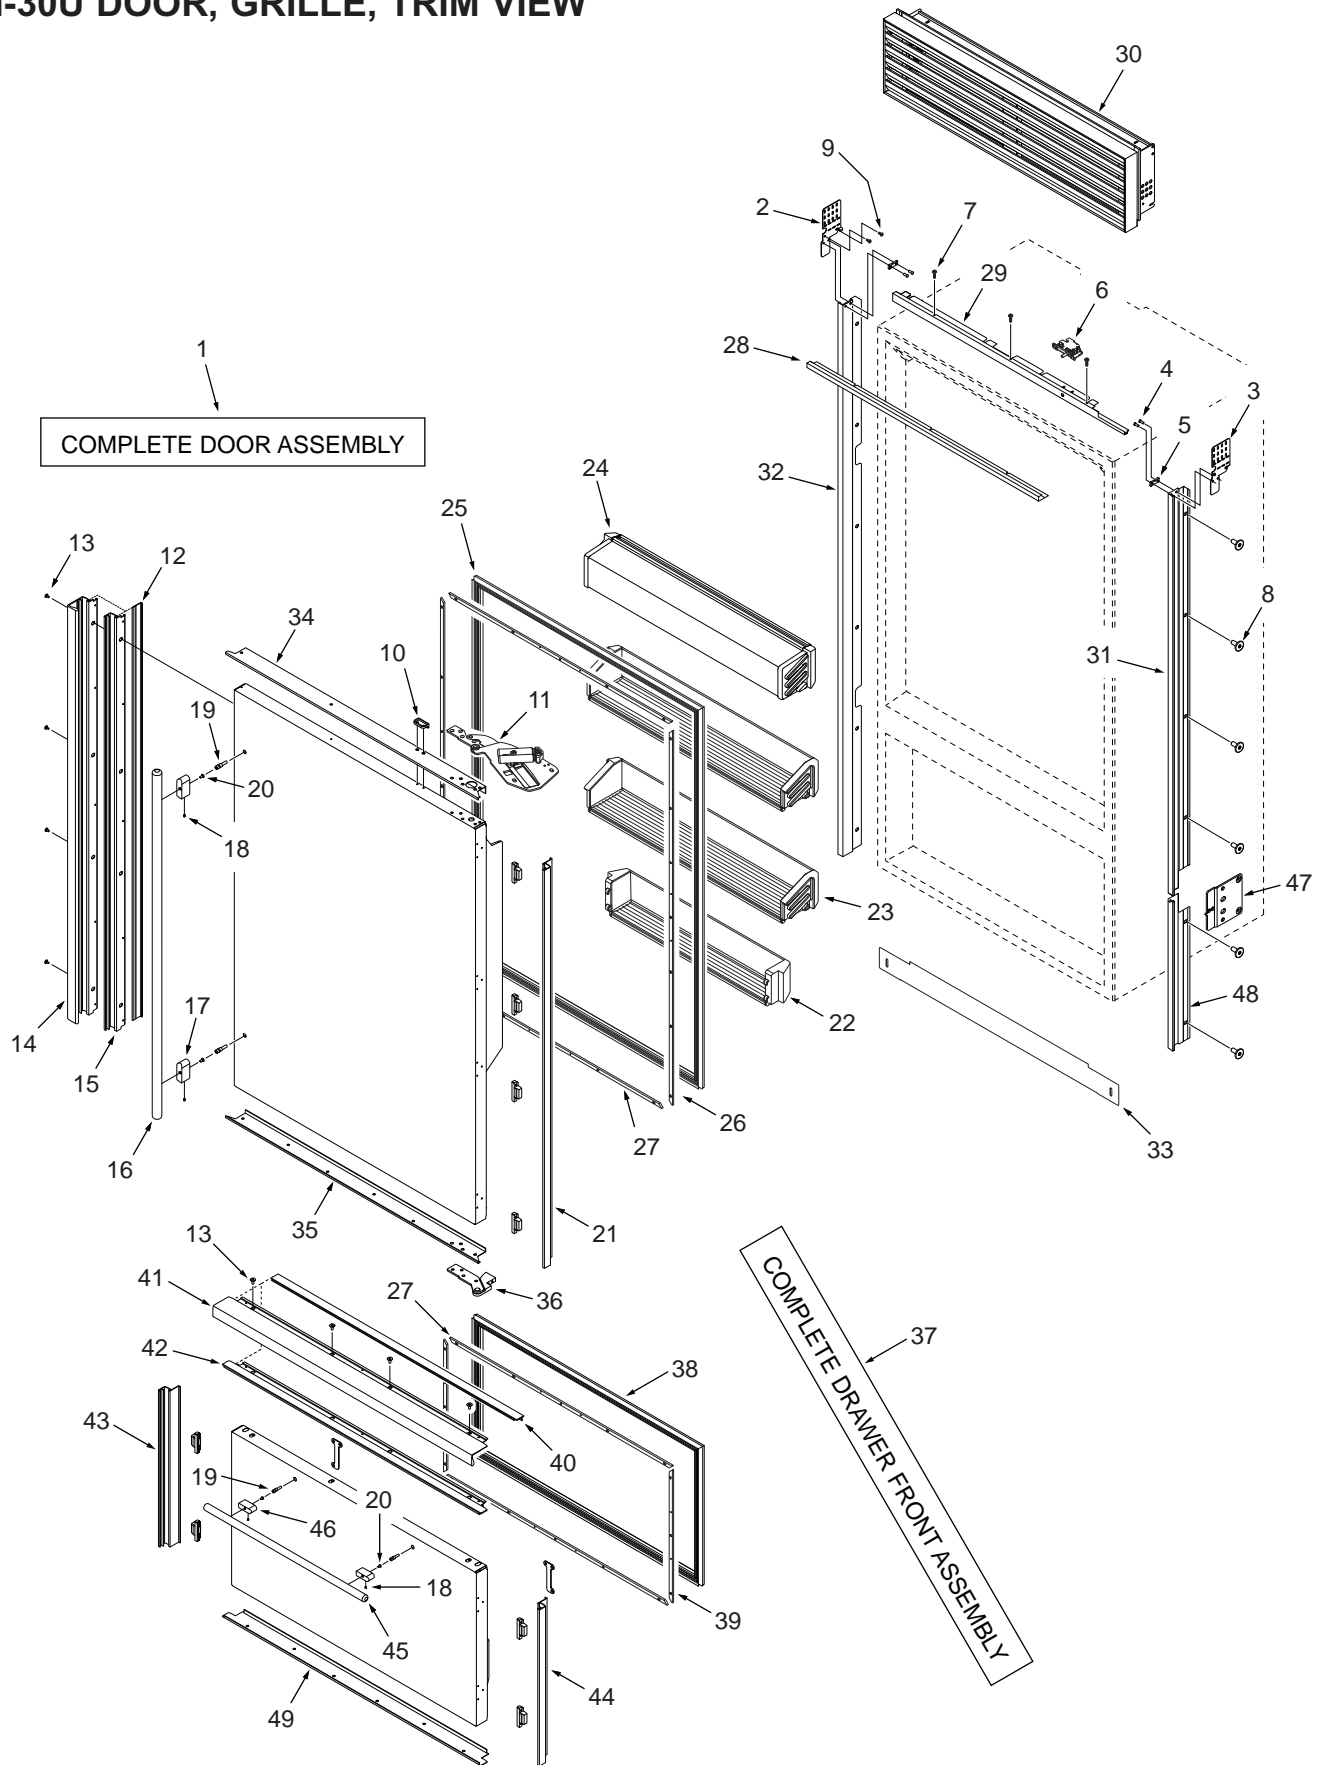

BI-30U DOOR, GRILLE, TRIM PARTS LIST

Ref #	Part #	Description	Ref #	Part #	Description
1	7009656	Door, Ref RH-F/O 30U Svce	28	7011006	Trim, Cabinet Top Svce
	7009658	Door, Ref LH-F/O 30U Svce	29	7011013	Frame, Cabinet Top RH Svce
	7009686	Door, Ref RH-S 30U Svce		7011014	Frame, Cabinet Top LH Svce
	7009688	Door, Ref LH-S 30U Svce	30	7007127	Grille, Framed 30 Svce
NOTE: Door Assemblies do NOT incl. hinges / handles.				7007131	Grille, Stainless 30 Svce
2	7007261	Bracket, Grille LH Svce (Includes Support & Rivets)		7007135	Grille, Overlay 30 Svce
3	7007260	Bracket, Grille RH Svce (Includes Support & Rivets)	31	7010975	Mainframe Assy, Rt Upper (RH Hinge)
4	7005254	Rivet, Semi-Tubular .180 X .280		7010976	Mainframe Assy, Lt Upper (LH Hinge)
5	7001150	Bracket, Frame Support	32	7007262	Mainframe Assy, Right Side (LH Hinge)
6	7007259	Switch Assy, Svce		7007263	Mainframe Assy, Left Side (RH Hinge)
7	7001277	Screw, Machine #10-24X1/4	33	7011011	Kickplate, Solid Black Svce
8	6201550	Screw, #8-18 X 1/2 Low Profile		7011012	Kickplate, Solid Stainless Svce
9	6201890	Screw, #8-15X3/8 6-Lobe Trhd	34	7011007	Trim, Door Top RH Svce
10	7010943	Depressor,Door Switch Svce(SS Door)		7011009	Trim, Door Top LH Svce
	7011201	Depressor,Door Switch Svce(F/O Door)	35	7011008	Trim, Door Bot RH Svce
11	7010285	Hinge Assy, Top RH Low Svce		7011010	Trim, Door Bot LH Svce
	7010286	Hinge Assy, Top LH Low Svce	36	7010287	Hinge, Mid U RH Svce
12	7010188	Door, Screw Cover 50 Svce		7010288	Hinge, Mid U LH Svce
13	6201550	Screw, #8-18 X 1/2 Low Profile	37	7009654	Drawer, Fre-F/O 30U/UG/JA Svce
14	7010197	Handle, Framed Door 50 Svde		7009684	Drawer, Fre-S 30U/UG/JA Svce
15	7010207	Trim, Door Handle 50 Svce (Overlay)	NOTE: Drawer Assemblies do NOT include handles.		
16	7010968	Handle Assy, Tubular 44.25 Svce	38	7010983	Gasket, Drawer 30 Svce
	7010970	Handle Assy, PRO 37.5 Svce	39	7010984	Retainer, Gasket Door Svce (~ 17")
	7010972	Handle Assy, Curved 45.188 Svce	40	7010190	Drawer Screw Cover 30 Svce
17	NA	For Tubular, See 7010968	41	7010200	Handle, Framed Drawer 30 SVCE
	NA	For PRO, See 7010970	42	7010211	Trim, Drawer Top 30 Svce
	NA	For Curved, See 7010972	43	7010987	Trim, Drawer Side Svce
18	6110730	Screw, Set #10-32X1/4 SS, Cone	44	7010987	Trim, Drawer Side Svce
19	3511520	Stud, Mounting	45	7010999	Handle Assy, Tubular 24.312 Svce
20	6111090	Bolt, #10-24X1/2 (Tubular & Pro)		7011001	Handle Assy, PRO 21 Svce
	6111020	Screw, #10-24X3/8 FI Hd (Curved)		7011003	Handle Assy, Curved 25.25 Svce
21	7010966	Trim, Door Hinge Side Svce	46	NA	For Tubular, See 7010999
22	7010673	Shelf Assy, Door Shallow Svce		NA	For PRO, See 7011001
23	7010665	Shelf Assy, Door Standard Svce		NA	For Curved, See 7011003
24	7010677	Shelf Assy, Door Dairy Svce	47	7010988	Hinge, Side Plate RH Svce
25	7011004	Gasket, Door Svce		7010989	Hinge, Side Plate LH Svce
26	7010974	Retainer, Gasket Door Svce (~ 48")	48	7010980	Frame, Main Side Right Lwr(RH Hinge)
27	7011005	Retainer, Door Gasket Svce (~ 27")		7010981	Frame, Main Side Left Lwr (LH Hinge)
			49	7010986	Trim, Drawer Bot Svce

BI-30U DOOR, GRILLE, TRIM VIEW