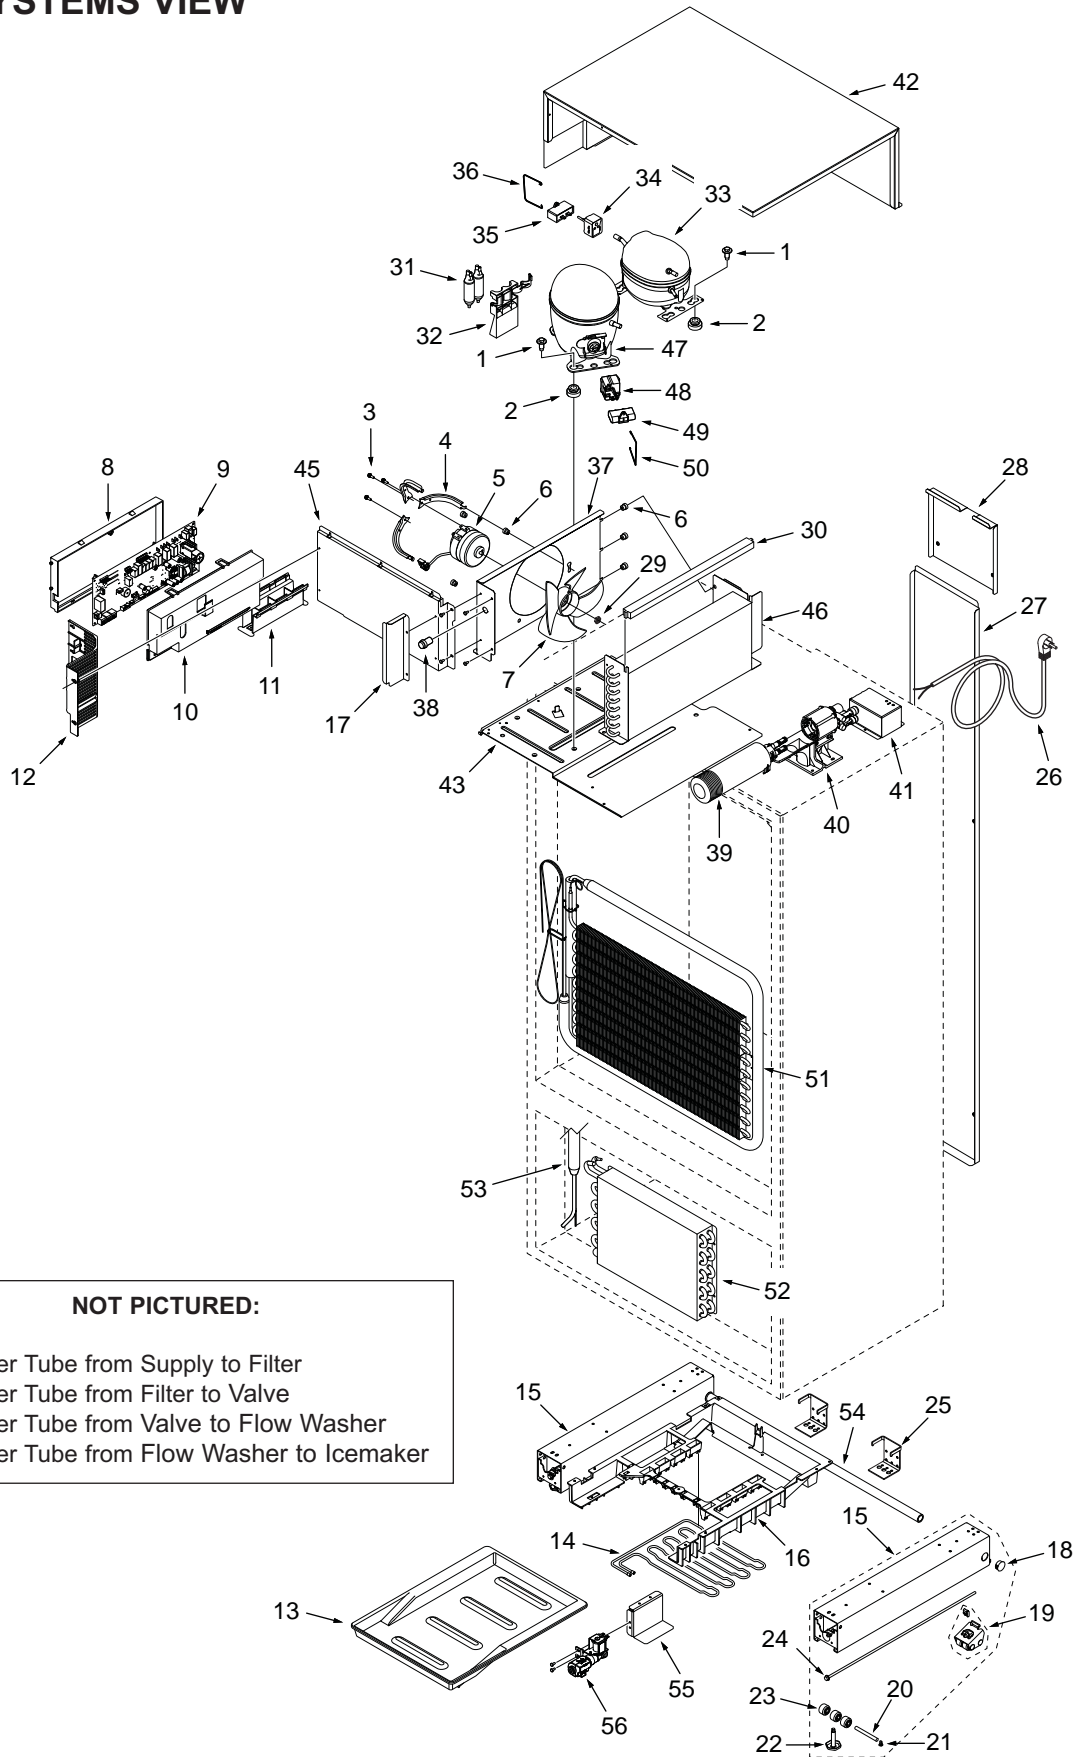

BI-30U SYSTEMS PARTS LIST

Ref #	Part #	Description	Ref #	Part #	Description
1	7002076	Screw, Comp Mounting	30	7011251	Foam, Condenser Svce
2	3150010	Mount, Rubber #70456-1	31	7006964	Drier, High Side Svce
3	6201580	Screw,#8-36 X 1/2 Nylon Patch	32	7006965	Bracket, Drier Svce
4	7011248	Bracket, Cond Fan Motor Svce	33	7009447	Compressor Assy, EM2OHSC Svce
5	7011250	Motor, Condenser Svce	34	7010827	Electricals, EM20HSC Svce
6	3220360	Grommet, Mtg Brkt	35	7009448	Capacitor, 5 Mf Svce
7	7006971	Fan Blade, Condenser Svce	36	7011276	Clip, Ref Electricals Svce
8	7006984	Enclosure, Control Board Svce	37	7007859	Shroud Assy, Cond Svce (Incl. Fan)
9	7006953	Control Assy, Board Svce	38	7007864	Switch, Filter Reset Svce
10	7006976	Cover, Control Housing Svce	39	7005017	Water Filter Assy, Replacement
11	7006955	Support, Control Board Svce		7007863	Filter,Water Svce (Needs Special Auth)
12	7006956	Grille, Control Area Svce		7005018	Plug, Water Filter Bypass (Sales Acc.)
13	7006979	Drain Pan, Svce	40	7007862	Manifold, Water Filter Svce
14	7006990	Heater, Drain Pan Svce	41	7006978	Cover, Power Cord DOM Svce
15	7006982	Base Assy, Cabinet Svce	42	7011255	Shroud Assy, Unit Svce
16	7006980	Support, Drain Pan Svce	43	7010300	Unit Tray, Svce
17	7006969	Divider, Air Svce	44	NA	
18	7003021	Plug, 7/8 Nyl hole Black	45	7011256	Shroud Assy, Compressor Svce
19	7006985	Bracket Assy, Cabinet Roller Svce	46	7009442	Condenser, Assy Svce
20	3550560	Straight Pin, Base Assy - .312" x 2.88"	47	7009446	Compressor Assy, EGX60HLC Svce
21	3450620	Clip, Canoe	48	7011254	Electricals, EGX60HLC TSD Svce
22	3570050	Leg, Leveling	49	7005578	Capacitor, 12Mf Svce
23	3421240	Cabinet Roller	50	7011277	Clip, TSD Electricals Svce
24	6111000	Screw, Adjusting 1/4-20 X 20.5	51	7009366	Evap, Ref Svce
25	7009311	Bracket, Anti-Tip Pkg Svce (2 Brackets)		7010301	Evap Assy, Ref Svce (Incl Heat Exch)
26	7006977	Cord, Power DOM Svce	52	7009379	Evap, Fre Svce
27	7006952	Duct, Shell Back Svce	53	7009383	Evap Assy, Fre Svce (Evap & Heat Ex)
28	7006951	Duct, Shell Upper Back Svce	54	7011259	Bar, Anti-Tip Svce
29	6150410	Nut, 1/4-20	55	7011300	Bracket, Water Valve Svce
			56	7007865	Valve, Water Single Svce

NOT PICTURED:

57	7010632	Tube, Water Svce (Supply to Filter)
58	7010653	Tube, Water Fltr to Valve Svce (Filter to Valve)
59	7010624	Tube, Water Svce (Valve to Flow Washer)
60	7010623	Tube, Water Svce (Flow Washer to I/M)

BI-30U SYSTEMS VIEW

NOT PICTURED:

- 57 Water Tube from Supply to Filter
- 58 Water Tube from Filter to Valve
- 59 Water Tube from Valve to Flow Washer
- 60 Water Tube from Flow Washer to Icemaker