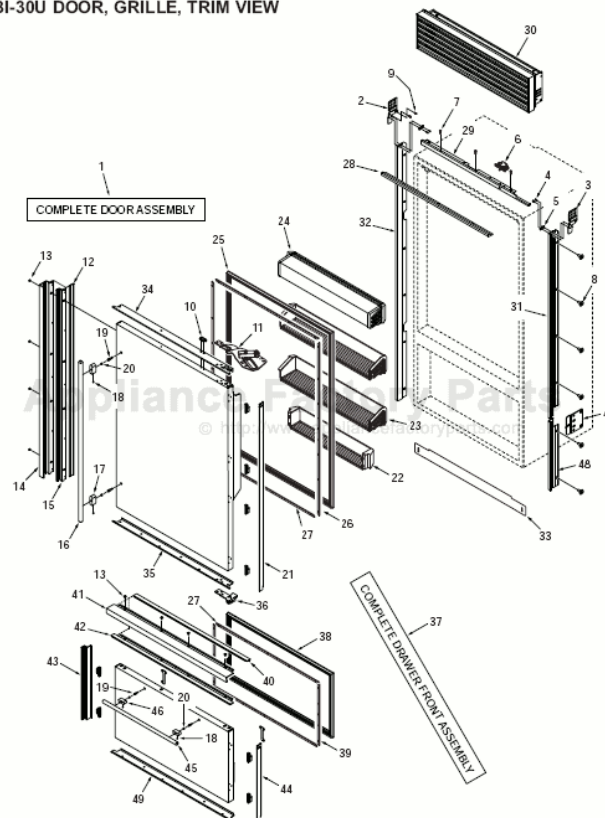

SUBZERO BI-30U Owner's Manual

[Shop genuine replacement parts for SUBZERO BI-30U](#)

BI-30U DOOR, GRILLE, TRIM VIEW