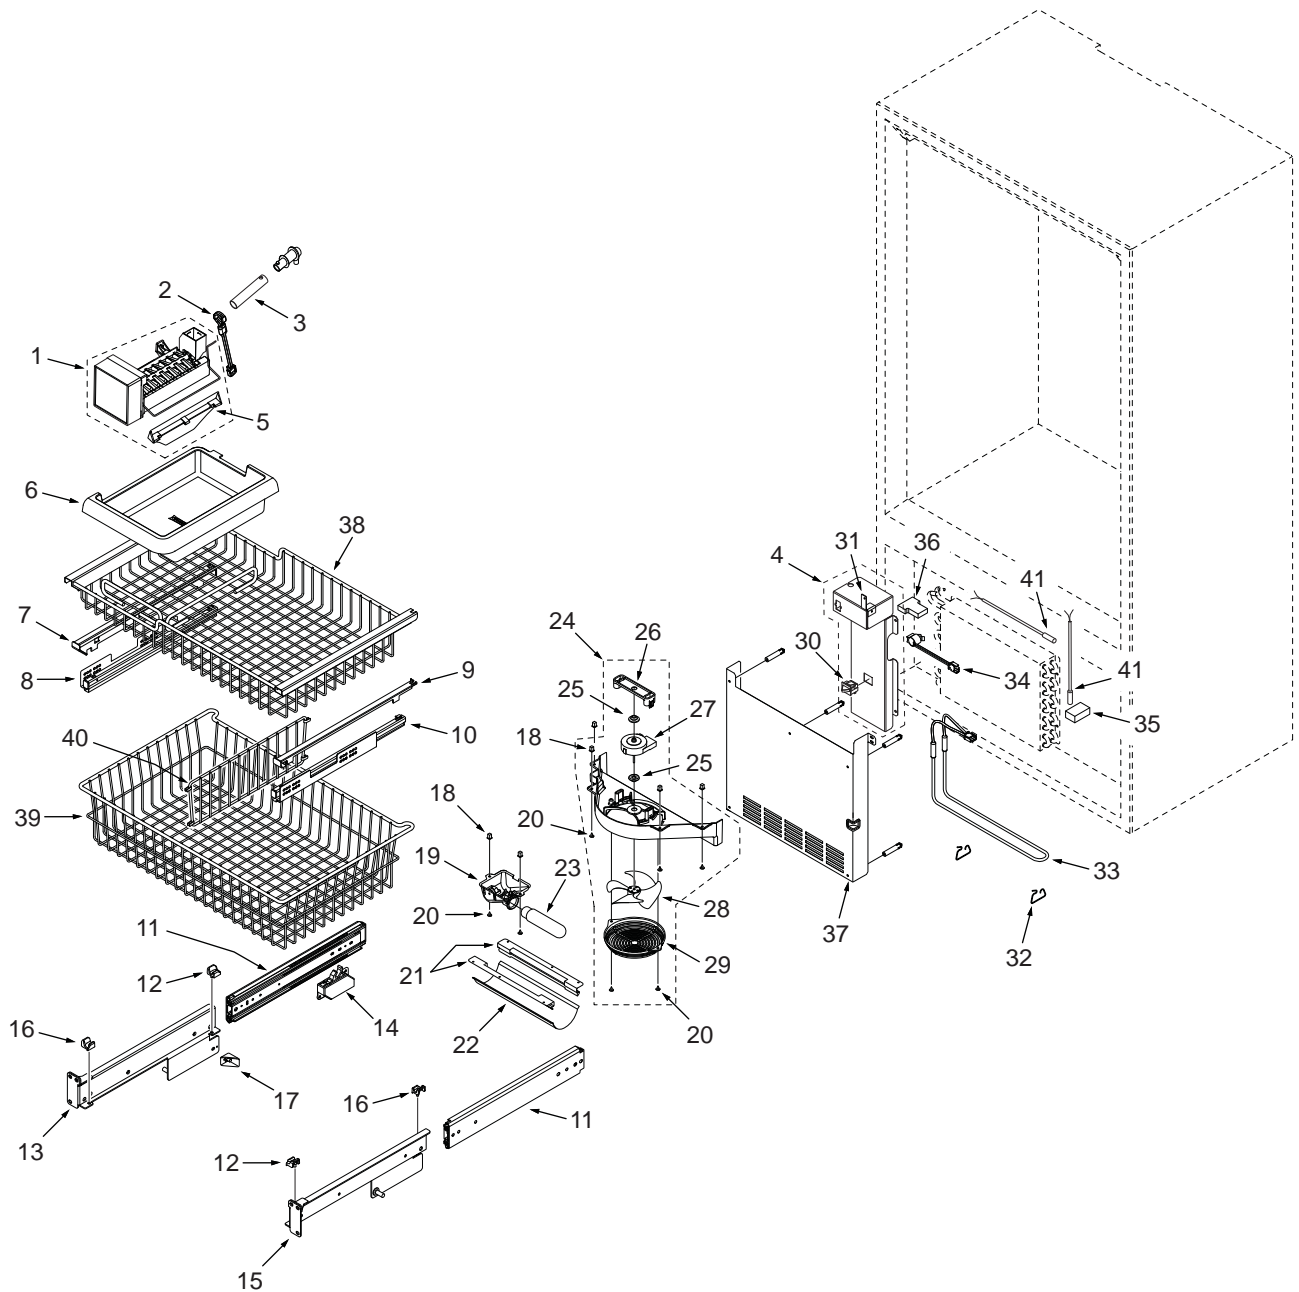

BI-30U FREEZER INTERIOR PARTS LIST

<u>Ref #</u>	<u>Part #</u>	<u>Description</u>	<u>Ref #</u>	<u>Part #</u>	<u>Description</u>
1	7009437	Icemaker, Assy Long Arm Svce	21	7009431	Retainer, Light Diffuser Svce
2	7009435	Heater, Fill Tube Svce	22	7009430	Diffuser, Fre Lower LT Svce
3	7009434	Tube, Fill Svce	23	7006999	Lamp, Blue Glass Svce
4	7011207	Cover Assy, Wie Svce (includes W/H)	24	7009378	Fann Assy, Evap Svce
5	7009436	Arm, Icemaker Svce	25	7005046	Grommet, Motor Fan
6	7009438	Bin, Icemaker Svce	26	NA	See 7009378
7	7011163	Retainer, Upper Basket LH Svce	27	NA	See 7009378
8	7009392	Slide Assy, Fre Basket LH Svce	28	7011058	Fan Blade, White Svce
9	7011162	Retainer, Upper Basket RH Svce	29	7011171	Guard, Fan Svce
10	7009391	Slide Assy, Fre Basket RH Svce	30	3060140	Switch, Light
11	7011173	Slide Assy, Full Extension Svce	31	7009433	Bracket, icemaker Svce
12	7009399	Retainers, Lwr Fre Basket Svce (4)	32	7005253	Clip, Defrost Heater
13	7009400	Support, Assy Left Svce	33	7009385	Heater, Defrost Svce
14	7009401	Closer, Drawer LH Svce	34	7011174	Switch, Defrost Terminator Svce
15	7009398	Support, Assy Right Svce	35	7009386	Block,Evap Foam Svce (incl, LH & RH)
16	7009399	Retainers, Lwr Fre Basket Svce (4)	36	7009386	Block,Evap Foam Svce (incl, LH & RH)
17	7002646	Depressor, Switch	37	7009390	Duct Assy, Fre Svce
18	6220220	Screw, Grommet 1/32X3/8 Sq	38	7010308	Basket, Fre Upper Svce
19	7009429	Bracket Assy, 1 LT (T)DOM Svce	39	7010311	Basket, Fre Lower Svce
	7007044	Lampholder, Angle Dom Svce	40	7011170	Divider, Lower Basket Svce
20	6201890	Screw, #8-15X3/8 6 Lobe Tr Hd	41	4204740	Therm Assy, Svce

BI-30U FREEZER INTERIOR VIEW