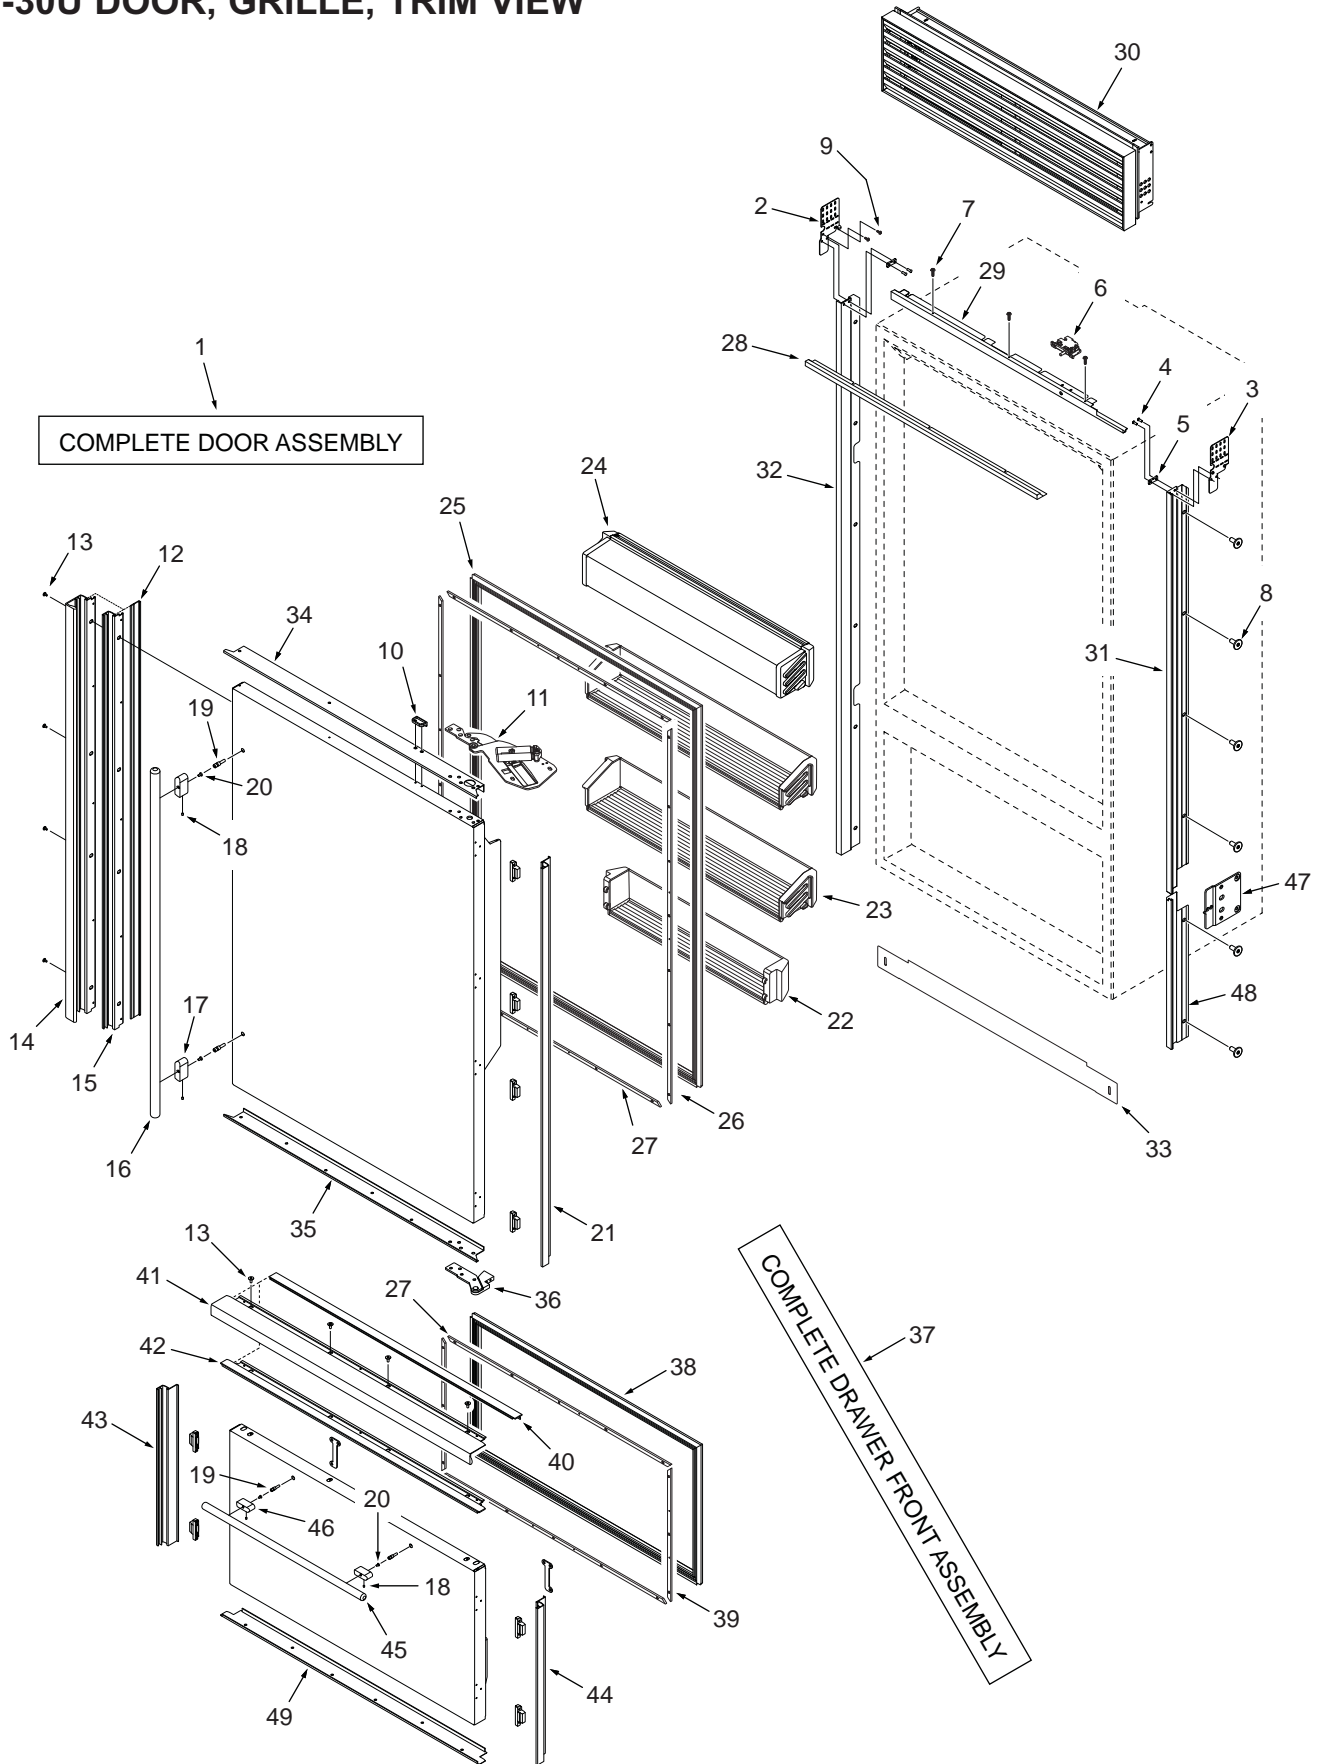

BI-30U DOOR, GRILLE, TRIM PARTS LIST

Ref #	Part #	Description	Ref #	Part #	Description
1	7009656	Door, Ref RH-F/O 30U Svce	28	7011006	Trim, Cabinet Top Svce
	7009658	Door, Ref LH-F/O 30U Svce	29	7011013	Frame, Cabinet Top RH Svce
	7009686	Door, Ref RH-S 30U Svce		7011014	Frame, Cabinet Top LH Svce
	7009688	Door, Ref LH-S 30U Svce	30	7007127	Grille, Framed 30 Svce
NOTE: Door Assemblies do NOT incl. hinges / handles.				7007131	Grille, Stainless 30 Svce
2	7007261	Bracket, Grille LH Svce (Includes Support & Rivets)		7007135	Grille, Overlay 30 Svce
3	7007260	Bracket, Grille RH Svce (Includes Support & Rivets)	31	7010975	Mainframe Assy, Rt Upper (RH Hinge)
4	7005254	Rivet, Semi-Tubular .180 X .280		7010976	Mainframe Assy, Lt Upper (LH Hinge)
5	7001150	Bracket, Frame Support	32	7007262	Mainframe Assy, Right Side (LH Hinge)
6	7007259	Switch Assy, Svce		7007263	Mainframe Assy, Left Side (RH Hinge)
7	7001277	Screw, Machine #10-24X1/4	33	7011011	Kickplate, Solid Black Svce
8	6201550	Screw, #8-18 X 1/2 Low Profile		7011012	Kickplate, Solid Stainless Svce
9	6201890	Screw, #8-15X3/8 6-Lobe Trhd	34	7011007	Trim, Door Top RH Svce
10	7010943	Depressor, Door Switch Svce(SS Door)		7011009	Trim, Door Top LH Svce
	7011201	Depressor, Door Switch Svce(F/O Door)	35	7011008	Trim, Door Bot RH Svce
11	7010285	Hinge Assy, Top RH Low Svce		7011010	Trim, Door Bot LH Svce
	7010286	Hinge Assy, Top LH Low Svce	36	7010287	Hinge, Mid U RH Svce
12	7010188	Door, Screw Cover 50 Svce		7010288	Hinge, Mid U LH Svce
13	6201550	Screw, #8-18 X 1/2 Low Profile	37	7009654	Drawer, Fre-F/O 30U/UG/UA Svce
14	7010197	Handle, Framed Door 50 Svde		7009684	Drawer, Fre-S 30U/UG/UA Svce
15	7010207	Trim, Door Handle 50 Svce (Overlay)	NOTE: Drawer Assemblies do NOT include handles.		
16	7010968	Handle Assy, Tubular 44.25 Svce	38	7010983	Gasket, Drawer 30 Svce
	7010970	Handle Assy, PRO 37.5 Svce	39	7010984	Retainer, Gasket Door Svce (~ 17")
	7010972	Handle Assy, Curved 45.188 Svce	40	7010190	Drawer Screw Cover 30 Svce
17	NA	For Tubular, See 7010968	41	7010200	Handle, Framed Drawer 30 SVCE
	NA	For PRO, See 7010970	42	7010211	Trim, Drawer Top 30 Svce
	NA	For Curved, See 7010972	43	7010987	Trim, Drawer Side Svce
18	6110730	Screw, Set #10-32X1/4 SS, Cone	44	7010987	Trim, Drawer Side Svce
19	3511520	Stud, Mounting	45	7010999	Handle Assy, Tubular 24.312 Svce
20	6111090	Bolt, #10-24X1/2 (Tubular & Pro)		7011001	Handle Assy, PRO 21 Svce
	6111020	Screw, #10-24X3/8 FI Hd (Curved)		7011003	Handle Assy, Curved 25.25 Svce
21	7010966	Trim, Door Hinge Side Svce	46	NA	For Tubular, See 7010999
22	7010673	Shelf Assy, Door Shallow Svce		NA	For PRO, See 7011001
23	7010665	Shelf Assy, Door Standard Svce		NA	For Curved, See 7011003
24	7010677	Shelf Assy, Door Dairy Svce	47	7010988	Hinge, Side Plate RH Svce
25	7011004	Gasket, Door Svce		7010989	Hinge, Side Plate LH Svce
26	7010974	Retainer, Gasket Door Svce (~ 48")	48	7010980	Frame, Main Side Right Lwr(RH Hinge)
27	7011005	Retainer, Door Gasket Svce (~ 27")		7010981	Frame, Main Side Left Lwr (LH Hinge)
			49	7010986	Trim, Drawer Bot Svce

BI-30U DOOR, GRILLE, TRIM VIEW