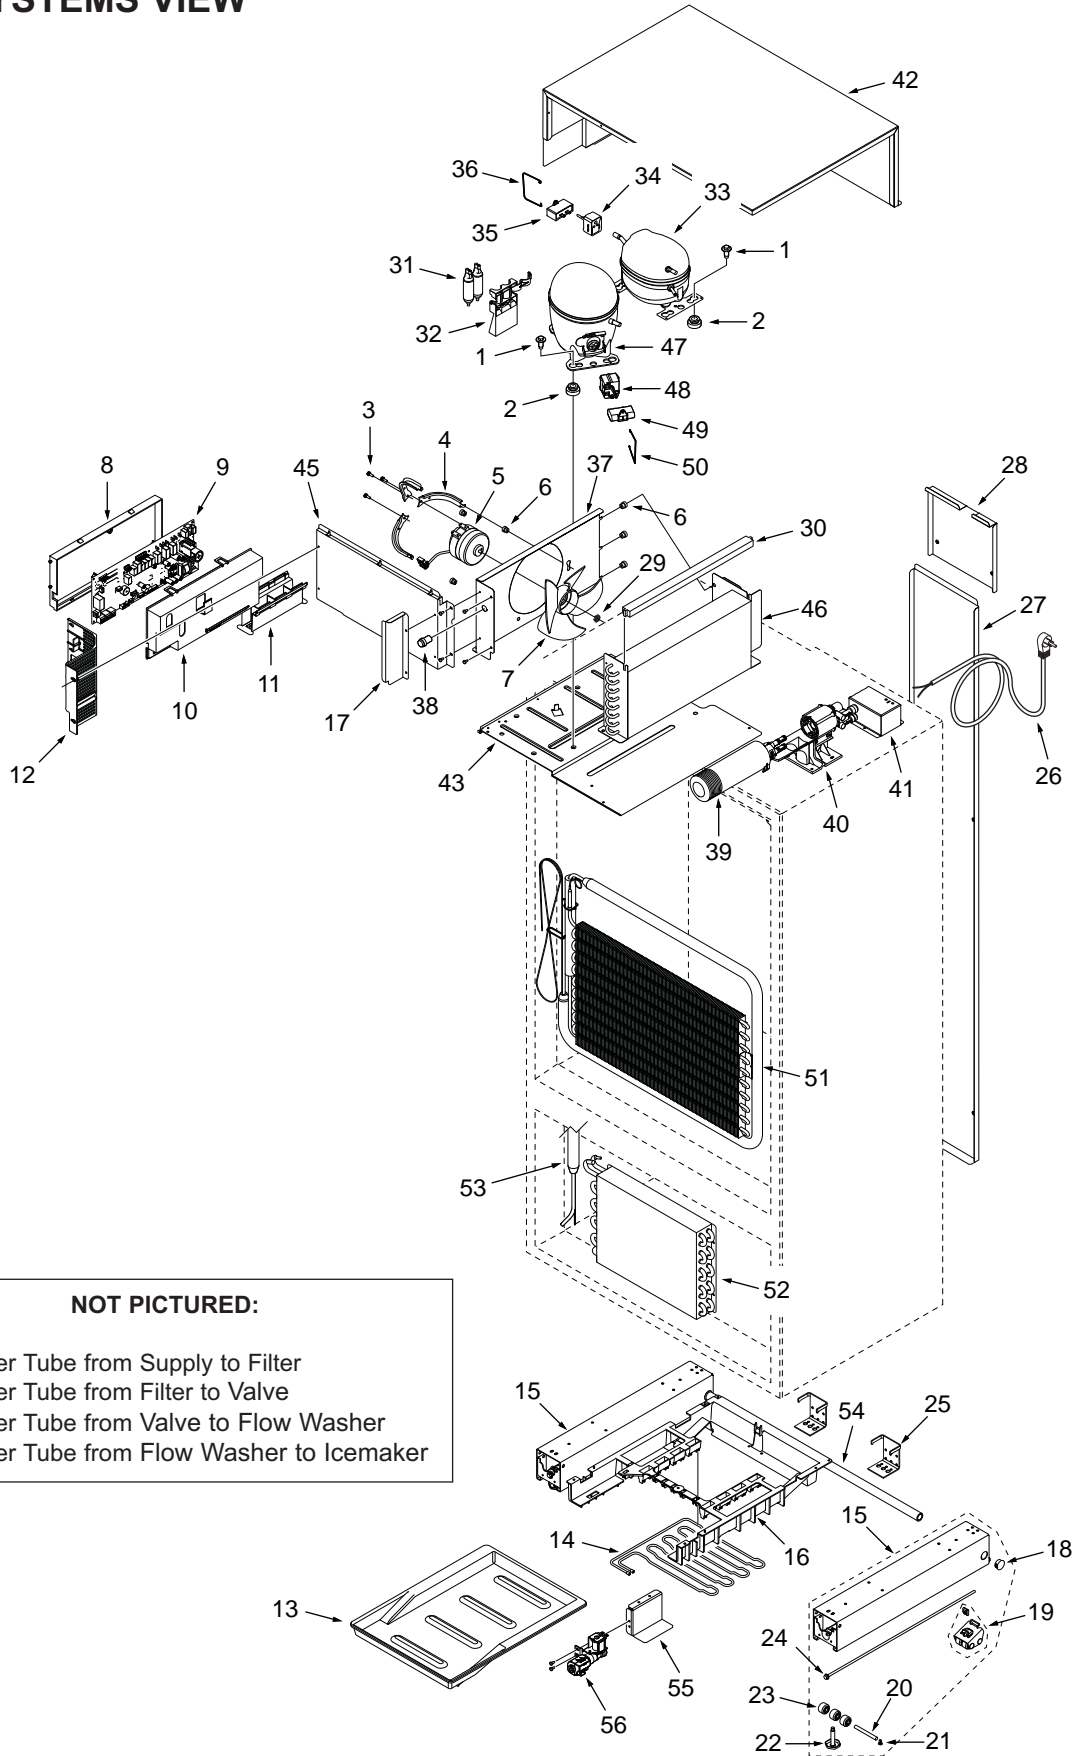

BI-30U SYSTEMS PARTS LIST

Ref #	Part #	Description	Ref #	Part #	Description
1	7002076	Screw, Comp Mounting	30	7011251	Foam, Condenser Svce
2	3150010	Mount, Rubber #70456-1	31	7006964	Drier, High Side Svce
3	6201580	Screw,#8-36 X 1/2 Nylon Patch	32	7006965	Bracket, Drier Svce
4	7011248	Bracket, Cond Fan Motor Svce	33	7009447	Compressor Assy, EM20HSC Svce
5	7011250	Motor, Condenser Svce	34	7010827	Electricals, EM20HSC Svce
6	3220360	Grommet, Mtg Brkt	35	7009448	Capacitor, 5 Mf Svce
7	7006971	Fan Blade, Condenser Svce	36	7011276	Clip, Ref Electricals Svce
8	7006984	Enclosure, Control Board Svce	37	7007859	Shroud Assy, Cond Svce (Incl. Fan)
9	7006953	Control Assy, Board Svce	38	7007864	Switch, Filter Reset Svce
10	7006976	Cover, Control Housing Svce	39	7005017	Water Filter Assy, Replacement
11	7006955	Support, Control Board Svce		7007863	Filter,Water Svce (Needs Special Auth)
12	7006956	Grille, Control Area Svce		7005018	Plug, Water Filter Bypass (Sales Acc.)
13	7006979	Drain Pan, Svce	40	7007862	Manifold, Water Filter Svce
14	7006990	Heater, Drain Pan Svce	41	7006978	Cover, Power Cord DOM Svce
15	7006982	Base Assy, Cabinet Svce	42	7011255	Shroud Assy, Unit Svce
16	7006980	Support, Drain Pan Svce	43	7010300	Unit Tray, Svce
17	7006969	Divider, Air Svce	44	NA	
18	7003021	Plug, 7/8 Nyl hole Black	45	7011256	Shroud Assy, Compressor Svce
19	7006985	Bracket Assy, Cabinet Roller Svce	46	7009442	Condenser, Assy Svce
20	3550560	Straight Pin, Base Assy - .312" x 2.88"	47	7009446	Compressor Assy, EGX60HLC Svce
21	3450620	Clip, Canoe	48	7011254	Electricals, EGX60HLC TSD Svce
22	3570050	Leg, Leveling	49	7005578	Capacitor, 12Mf Svce
23	3421240	Cabinet Roller	50	7011277	Clip, TSD Electricals Svce
24	6111000	Screw, Adjusting 1/4-20 X 20.5	51	7009366	Evap, Ref Svce
25	7009311	Bracket, Anti-Tip Pkg Svce (2 Brackets)		7010301	Evap Assy, Ref Svce (Incl Heat Exch)
26	7006977	Cord, Power DOM Svce	52	7009379	Evap, Fre Svce
27	7006952	Duct, Shell Back Svce	53	7009383	Evap Assy, Fre Svce (Evap & Heat Ex)
28	7006951	Duct, Shell Upper Back Svce	54	7011259	Bar, Anti-Tip Svce
29	6150410	Nut, 1/4-20	55	7011300	Bracket, Water Valve Svce
			56	7007865	Valve, Water Single Svce

NOT PICTURED:

57	7010632	Tube, Water Svce (Supply to Filter)
58	7010653	Tube, Water Fltr to Valve Svce (Filter to Valve)
59	7010624	Tube, Water Svce (Valve to Flow Washer)
60	7010623	Tube, Water Svce (Flow Washer to I/M)

BI-30U SYSTEMS VIEW

NOT PICTURED:

- 57 Water Tube from Supply to Filter
- 58 Water Tube from Filter to Valve
- 59 Water Tube from Valve to Flow Washer
- 60 Water Tube from Flow Washer to Icemaker