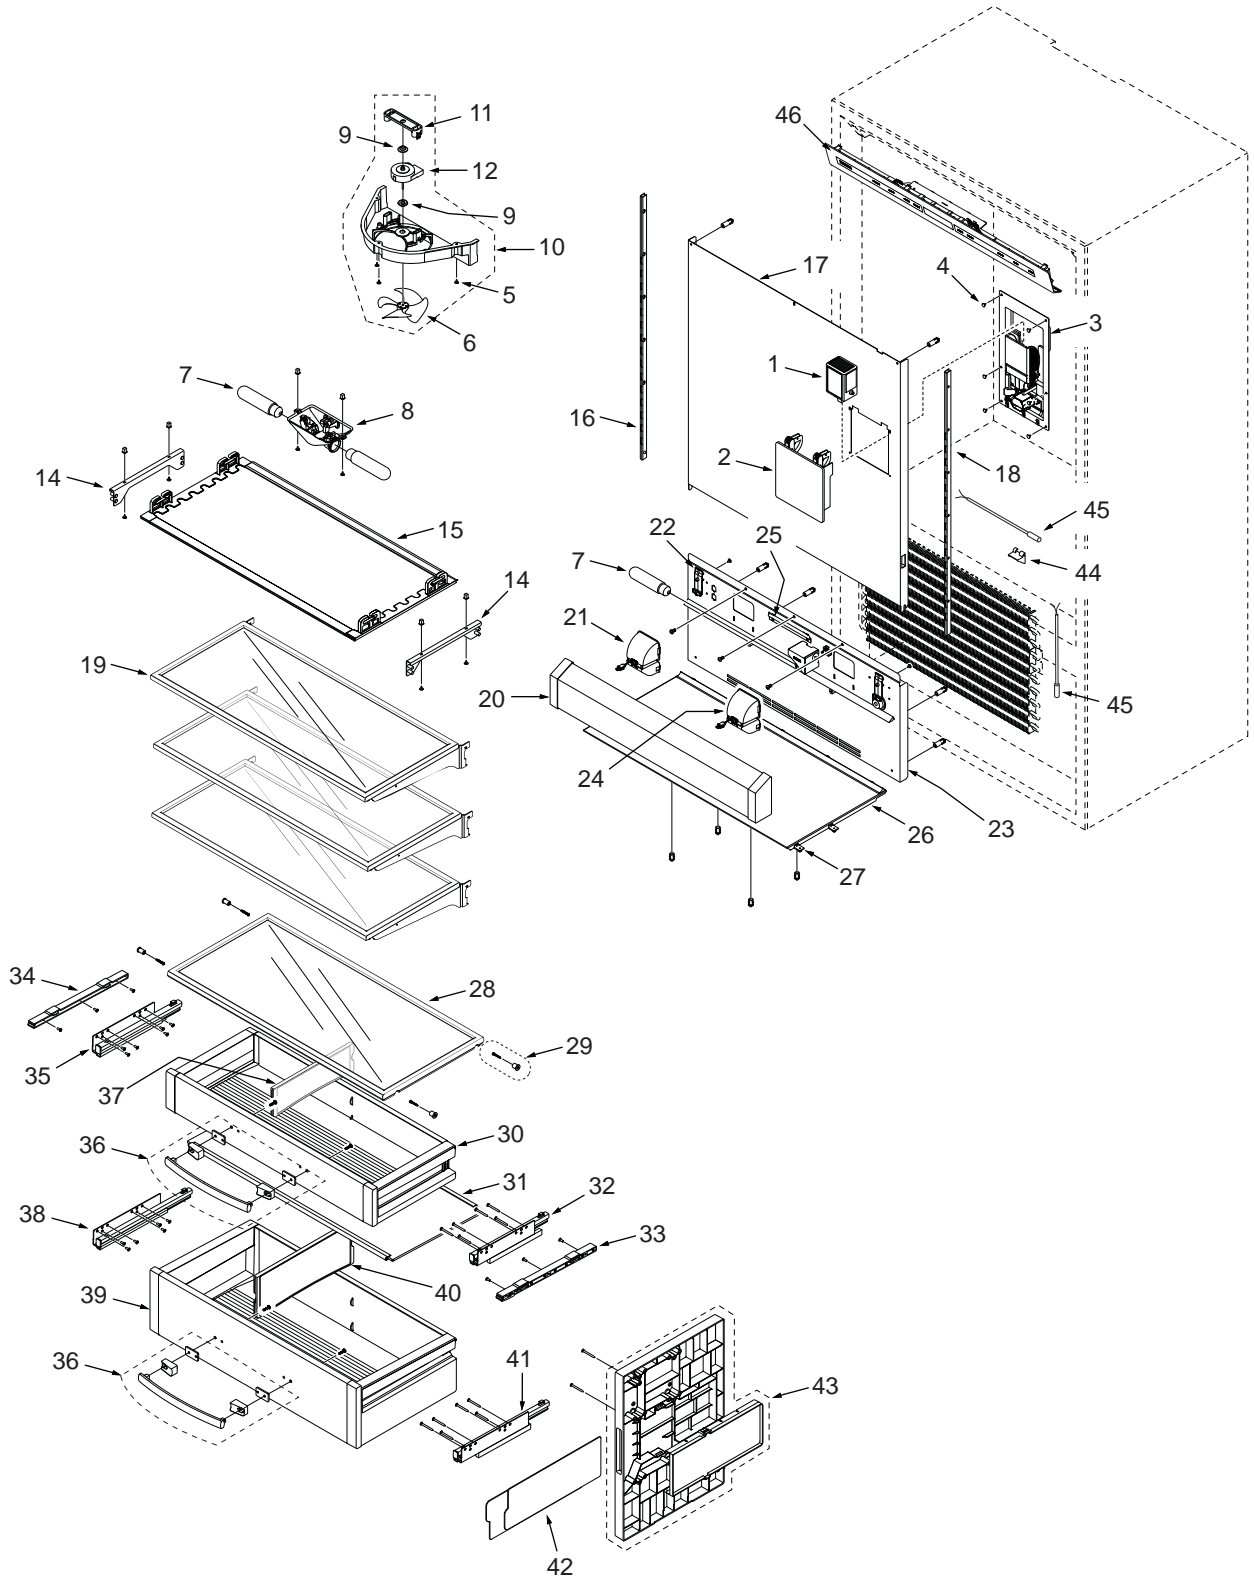

BI-30U REFRIGERATOR INTERIOR PARTS LIST

<u>Ref #</u>	<u>Part #</u>	<u>Description</u>	<u>Ref #</u>	<u>Part #</u>	<u>Description</u>
1	7007023	Cartridge, Air Purifier Svce	24	7007036	Duct, Fan Right Svce
2	7007021	Door Assy, Air Purifier Svce	25	7007033	Retainer, Wire Raceway Svce
3	7007022	Pocket Assy, Air Purifier Svce	26	7010306	Duct Assy, Ref Bottom Svce
4	6201890	Screw, #8-15X3/8 6 Lobe TR HD	27	7004161	Clip, Crisper Duct
5	6201890	Screw, #8-15X3/8 6 Lobe Tr Hd	28	7011093	Shelf, Crisper Svce
6	7011058	Fan Blade, White Svce	29	7003167	Standoff, Fixed Shelf Ref
7	7006999	Lamp, Blue Glass Svce	30	7010440	Deli Assy, Svce
8	7006997	Light Assy, Dual w/T Dom Svce	31	7010439	Glass, Crisper Cover Svce
	7007044	Lampholder, Angle Dom Svce		7011091	Seal, Crisper Front Svce
9	7005046	Grommet, Motor Fan		7011092	Seal, Crisper Rear Svce
10	7010508	Fan Assy, Eavp Svce	32	7007056	Slide, Drawer RH Svce
11	NA	See 7010508	33	7006975	Support, Crisper Cover RH Svce
12	NA	See 7010508	34	7007053	Support, Crisper Cover LH Svce
13	NA		35	7007057	Slide, Drawer LH Svce
14	7007048	Bracket, Light Diffuser Svce	36	7011094	Handle Assy, Drawer Svce
15	7009600	Diffuser Assy, Light Svce	37	7011081	Divider, Deli Svce
16	7009364	Shelf Ladder, LH Svce	38	7007055	Slide, Drawer LH Svce
17	7010302	Duct Assy, Ref Upper Svce	39	7010441	Crisper Assy, Svce
18	7009363	Shelf Ladder, RH Svce	40	7011080	Divider, Crisper Svce
19	7010437	Shelf, Cantilever Svce	41	7007054	Slide, Drawer LH Svce
20	7010431	Cover, Crisper Light Svce	42	7007060	Card, Consumer Use & Care Svce
21	7007034	Duct, Fan Left Svce	43	7009375	Crisper Assy, Spacer LH Svce
22	7007040	Support, Crisper Cover Svce		7009376	Crisper Assy, Spacer RH Svce
23	7010304	Duct Assy, Ref Lower RH Svce	44	7007030	Bracket, Thermistor Svce
	7011506	Duct Assy, Lower LH Svce	45	4204740	Therm Assy, Svce
			46	7009859	Panel, CL 30U;48S,D Svce

BI-30U REFRIGERATOR INTERIOR VIEW