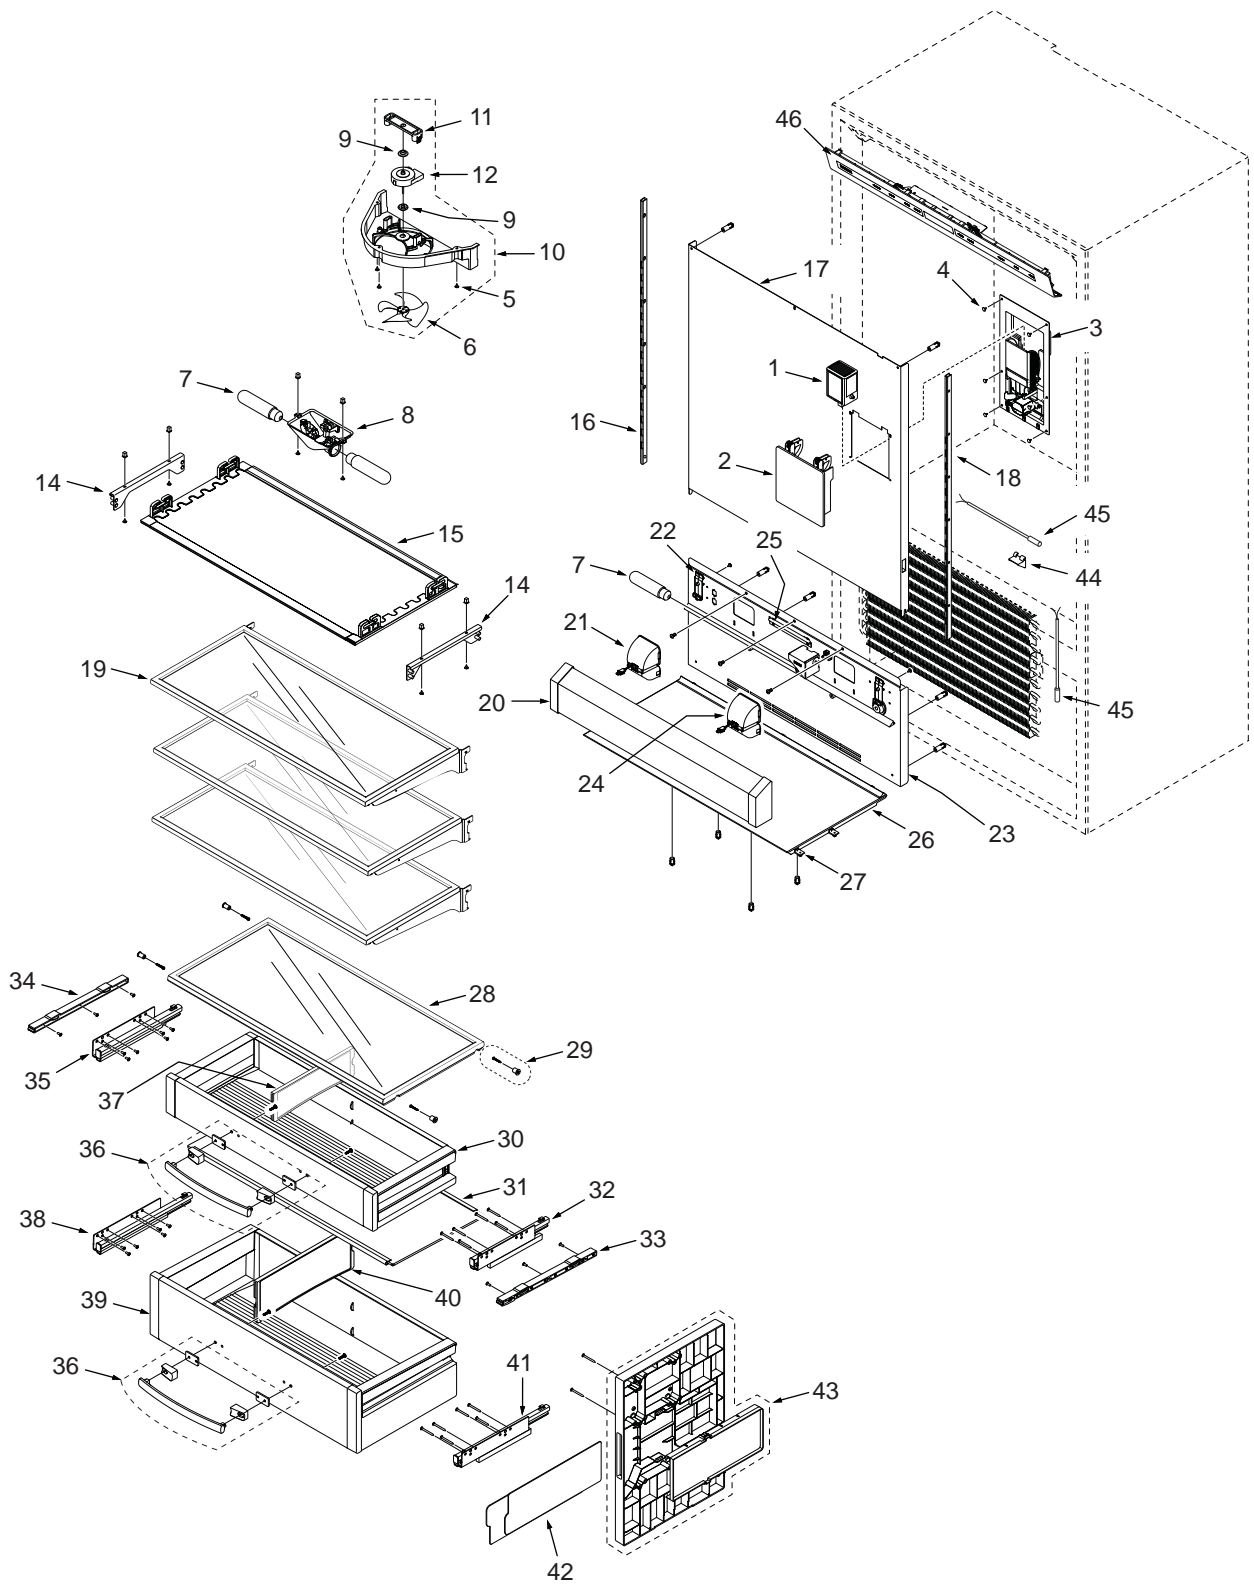

BI-30U REFRIGERATOR INTERIOR PARTS LIST

<u>Ref #</u>	<u>Part #</u>	<u>Description</u>	<u>Ref #</u>	<u>Part #</u>	<u>Description</u>
1	7007023	Cartridge, Air Purifier Svce	24	7007036	Duct, Fan Right Svce
2	7007021	Door Assy, Air Purifier Svce	25	7007033	Retainer, Wire Raceway Svce
3	7007022	Pocket Assy, Air Purifier Svce	26	7010306	Duct Assy, Ref Bottom Svce
4	6201890	Screw, #8-15X3/8 6 Lobe TR HD	27	7004161	Clip, Crisper Duct
5	6201890	Screw, #8-15X3/8 6 Lobe Tr Hd	28	7011093	Shelf, Crisper Svce
6	7011058	Fan Blade, White Svce	29	7003167	Standoff, Fixed Shelf Ref
7	7006999	Lamp, Blue Glass Svce	30	7010440	Deli Assy, Svce
8	7006997	Light Assy, Dual w/T Dom Svce	31	7010439	Glass, Crisper Cover Svce
	7007044	Lampholder, Angle Dom Svce		7011091	Seal, Crisper Front Svce
9	7005046	Grommet, Motor Fan		7011092	Seal, Crisper Rear Svce
10	7010508	Fan Assy, Eavp Svce	32	7007056	Slide, Drawer RH Svce
11	NA	See 7010508	33	7006975	Support, Crisper Cover RH Svce
12	NA	See 7010508	34	7007053	Support, Crisper Cover LH Svce
13	NA		35	7007057	Slide, Drawer LH Svce
14	7007048	Bracket, Light Diffuser Svce	36	7011094	Handle Assy, Drawer Svce
15	7009600	Diffuser Assy, Light Svce	37	7011081	Divider, Deli Svce
16	7009364	Shelf Ladder, LH Svce	38	7007055	Slide, Drawer LH Svce
17	7010302	Duct Assy, Ref Upper Svce	39	7010441	Crisper Assy, Svce
18	7009363	Shelf Ladder, RH Svce	40	7011080	Divider, Crisper Svce
19	7010437	Shelf, Cantilever Svce	41	7007054	Slide, Drawer LH Svce
20	7010431	Cover, Crisper Light Svce	42	7007060	Card, Consumer Use & Care Svce
21	7007034	Duct, Fan Left Svce	43	7009375	Crisper Assy, Spacer LH Svce
22	7007040	Support, Crisper Cover Svce		7009376	Crisper Assy, Spacer RH Svce
23	7010304	Duct Assy, Ref Lower RH Svce	44	7007030	Bracket, Thermistor Svce
	7011506	Duct Assy, Lower LH Svce	45	4204740	Therm Assy, Svce
			46	7009859	Panel, CL 30U;48S,D Svce

BI-30U REFRIGERATOR INTERIOR VIEW