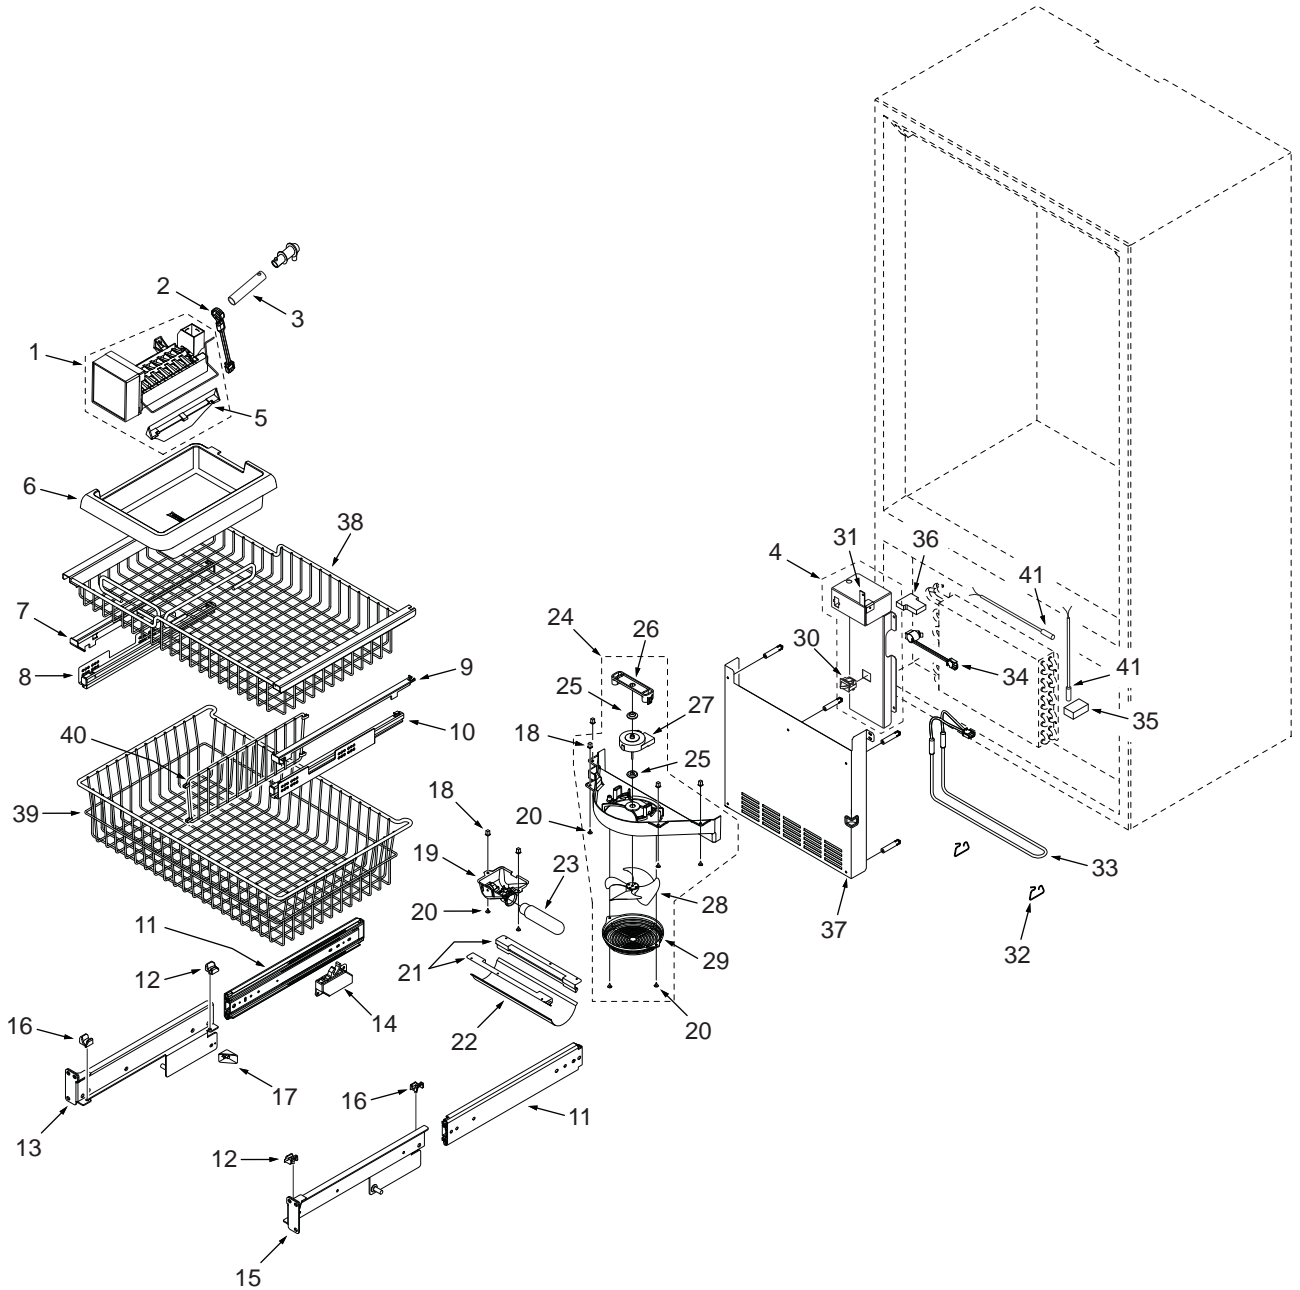

BI-30U FREEZER INTERIOR PARTS LIST

<u>Ref #</u>	<u>Part #</u>	<u>Description</u>	<u>Ref #</u>	<u>Part #</u>	<u>Description</u>
1	7009437	Icemaker, Assy Long Arm Svce	21	7009431	Retainer, Light Diffuser Svce
2	7009435	Heater, Fill Tube Svce	22	7009430	Diffuser, Fre Lower LT Svce
3	7009434	Tube, Fill Svce	23	7006999	Lamp, Blue Glass Svce
4	7011207	Cover Assy, Wie Svce (includes W/H)	24	7009378	Fann Assy, Evap Svce
5	7009436	Arm, Icemaker Svce	25	7005046	Grommet, Motor Fan
6	7009438	Bin, Icemaker Svce	26	NA	See 7009378
7	7011163	Retainer, Upper Basket LH Svce	27	NA	See 7009378
8	7009392	Slide Assy, Fre Basket LH Svce	28	7011058	Fan Blade, White Svce
9	7011162	Retainer, Upper Basket RH Svce	29	7011171	Guard, Fan Svce
10	7009391	Slide Assy, Fre Basket RH Svce	30	3060140	Switch, Light
11	7011173	Slide Assy, Full Extension Svce	31	7009433	Bracket, icemaker Svce
12	7009399	Retainers, Lwr Fre Basket Svce (4)	32	7005253	Clip, Defrost Heater
13	7009400	Support, Assy Left Svce	33	7009385	Heater, Defrost Svce
14	7009401	Closer, Drawer LH Svce	34	7011174	Switch, Defrost Terminator Svce
15	7009398	Support, Assy Right Svce	35	7009386	Block,Evap Foam Svce (incl, LH & RH)
16	7009399	Retainers, Lwr Fre Basket Svce (4)	36	7009386	Block,Evap Foam Svce (incl, LH & RH)
17	7002646	Depressor, Switch	37	7009390	Duct Assy, Fre Svce
18	6220220	Screw, Grommet 1/32X3/8 Sq	38	7010308	Basket, Fre Upper Svce
19	7009429	Bracket Assy, 1 LT (T)DOM Svce	39	7010311	Basket, Fre Lower Svce
	7007044	Lampholder, Angle Dom Svce	40	7011170	Divider, Lower Basket Svce
20	6201890	Screw, #8-15X3/8 6 Lobe Tr Hd	41	4204740	Therm Assy, Svce

BI-30U FREEZER INTERIOR VIEW