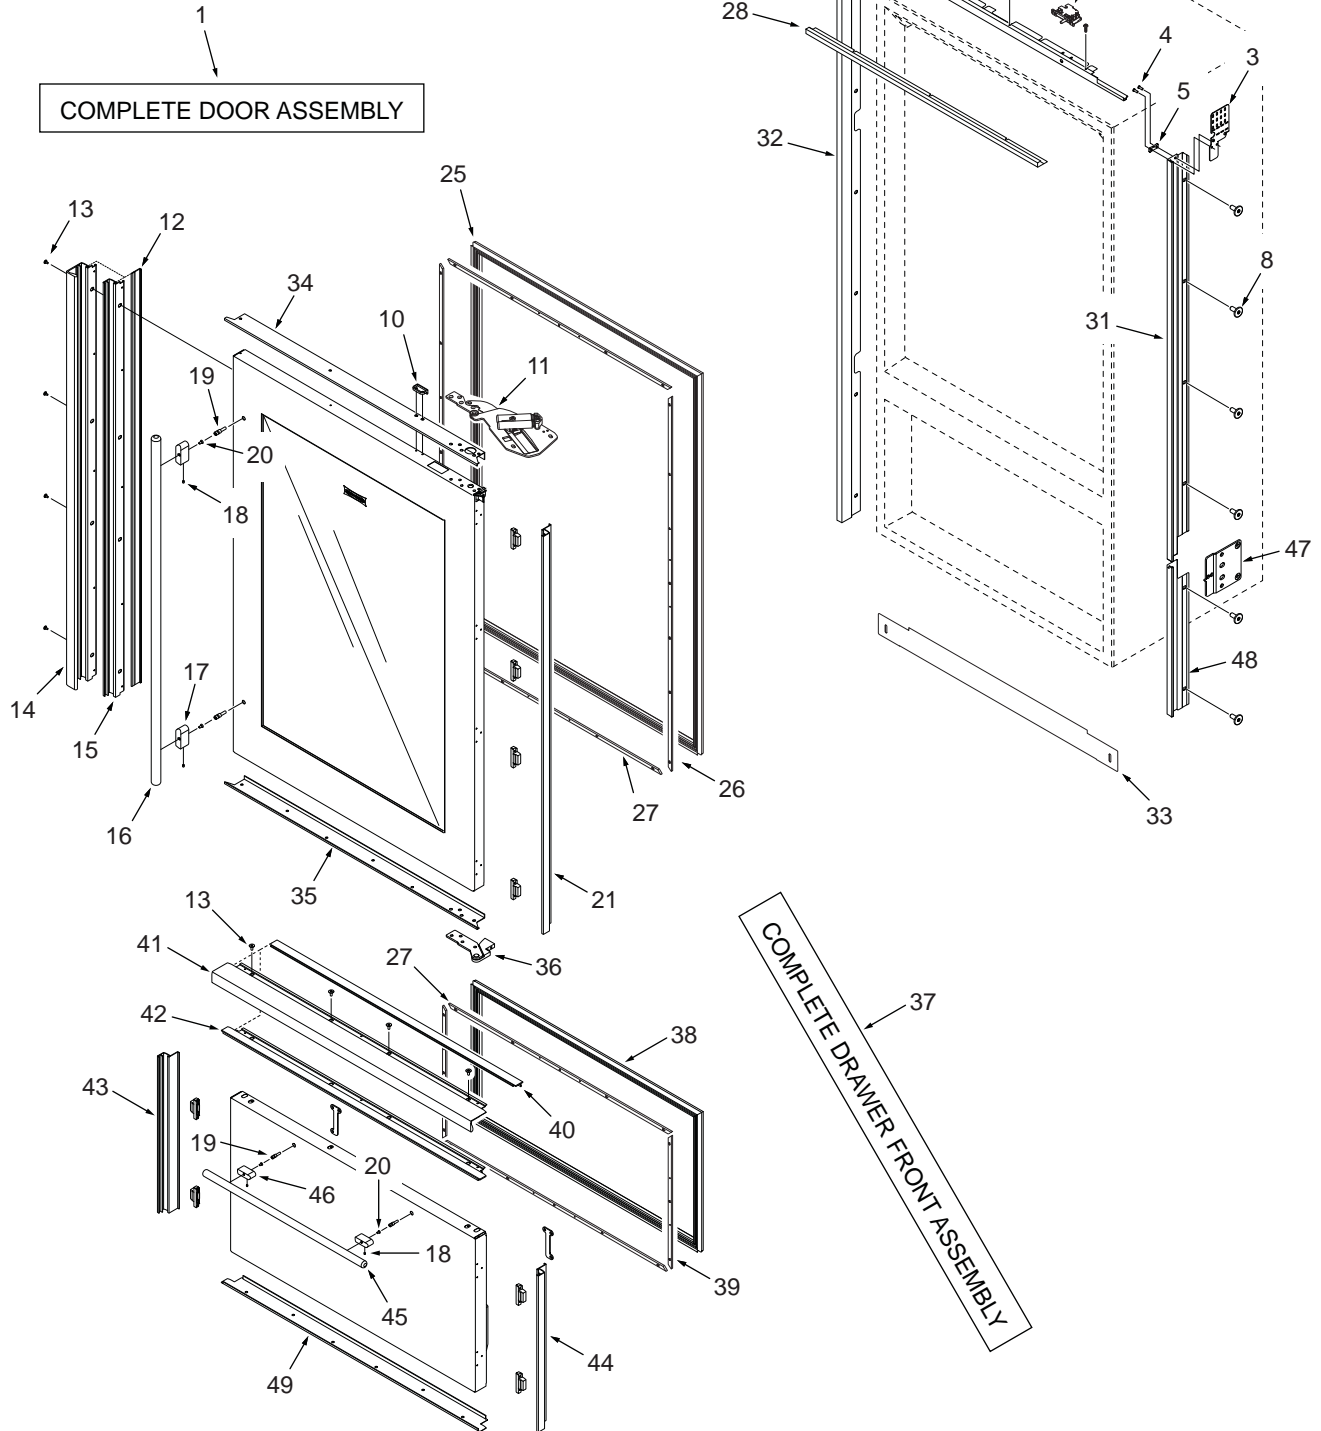

BI-30UG DOOR, GRILLE, TRIM PARTS LIST

Ref #	Part #	Description	Ref #	Part #	Description
1	7009696	Door, Ref Glass LH-F/O 30UG Svce	25	7011004	Gasket, Door Svce
	7009706	Door, Ref Glass RH-F/O 30UG Svce	26	7010974	Retainer, Gasket Door Svce (~ 48")
	7009718	Door, Ref Glass RH-S 30UG Svce	27	7011005	Retainer, Door Gasket Svce (~ 27")
	7009720	Door, Ref Glass LH-S 30UG Svce	28	7011006	Trim, Cabinet Top Svce
	7009728	Door, Ref Glass LH-F/O 30UA Svce	29	7011013	Frame, Cabinet Top RH Svce
	7009738	Door, Ref Glass RH-F/O 30UA Svce		7011014	Frame, Cabinet Top LH Svce
	7009750	Door, Ref Glass RH-S 30UA Svce	30	7007127	Grille, Framed 30 Svce
	7009752	Door, Ref Glass LH-S 30UA Svce		7007131	Grille, Stainless 30 Svce
NOTE: Door Assemblies do NOT incl. hinges / handles.				7007135	Grille, Overlay 30 Svce
2	7007261	Bracket, Grille LH Svce (Includes Support & Rivets)	31	7010975	Mainframe Assy, Rt Upper (RH Hinge)
				7010976	Mainframe Assy, Lt Upper (LH Hinge)
3	7007260	Bracket, Grille RH Svce (Includes Support & Rivets)	32	7007262	Mainframe Assy, Right Side (LH Hinge)
				7007263	Mainframe Assy, Left Side (RH Hinge)
4	7005254	Rivet, Semi-Tubular .180 X .280	33	7011011	Kickplate, Solid Black Svce
5	7001150	Bracket, Frame Support		7011012	Kickplate, Solid Stainless Svce
6	7007259	Switch Assy, Svce	34	7011007	Trim, Door Top RH Svce
7	7001277	Screw, Machine #10-24X1/4		7011009	Trim, Door Top LH Svce
8	6201550	Screw, #8-18 X 1/2 Low Profile	35	7011008	Trim, Door Bot RH Svce
9	6201890	Screw, #8-15X3/8 6-Lobe Trhd		7011010	Trim, Door Bot LH Svce
10	7010943	Depressor, Door Switch Svce(SS Door)	36	7010287	Hinge, Mid U RH Svce
	7011201	Depressor, Door Switch Svce(F/O Door)		7010288	Hinge, Mid U LH Svce
11	7010285	Hinge Assy, Top RH Low Svce	37	7009654	Drawer, Fre-F/O 30U/UG/UA Svce
	7010286	Hinge Assy, Top LH Low Svce		7009684	Drawer, Fre-S 30U/UG/UA Svce
12	7010188	Door, Screw Cover 50 Svce	NOTE: Drawer Assemblies do NOT include handles.		
13	6201550	Screw, #8-18 X 1/2 Low Profile	38	7010983	Gasket, Drawer 30 Svce
14	7010197	Handle, Framed Door 50 Svde	39	7010984	Retainer, Gasket Door Svce (~ 17")
15	7010207	Trim, Door Handle 50 Svce (Overlay)	40	7010190	Drawer Screw Cover 30 Svce
16	7010968	Handle Assy, Tubular 44.25 Svce	41	7010200	Handle, Framed Drawer 30 SVCE
	7010970	Handle Assy, PRO 37.5 Svce	42	7010211	Trim, Drawer Top 30 Svce
	7010972	Handle Assy, Curved 45.188 Svce	43	7010987	Trim, Drawer Side Svce
17	NA	For Tubular, See 7010968	44	7010987	Trim, Drawer Side Svce
	NA	For PRO, See 7010970	45	7010999	Handle Assy, Tubular 24.312 Svce
	NA	For Curved, See 7010972		7011001	Handle Assy, PRO 21 Svce
18	6110730	Screw, Set #10-32X1/4 SS, Cone		7011003	Handle Assy, Curved 25.25 Svce
19	3511520	Stud, Mounting	46	NA	For Tubular, See 7010999
20	6111090	Bolt, #10-24X1/2 (Tubular & Pro)		NA	For PRO, See 7011001
	6111020	Screw, #10-24X3/8 FI Hd (Curved)		NA	For Curved, See 7011003
21	7010966	Trim, Door Hinge Side Svce	47	7010988	Hinge, Side Plate RH Svce
22	NA			7010989	Hinge, Side Plate LH Svce
23	NA		48	7010980	Frame, Main Side Right Lwr(RH Hinge)
24	NA			7010981	Frame, Main Side Left Lwr (LH Hinge)
			49	7010986	Trim, Drawer Bot Svce
					NOT PICTURED:
			50	7011110	W/H, RH Glass Door Svce (From door to Control)
			51	7011111	W/H, LH Glass Door Svce (From door to Control)

BI-30UG DOOR, GRILLE, TRIM VIEW

NOT PICTURED:

50 Wire Harness, Right-Hand Glass Door to Control
51 Wire Harness, Left-Hand Glass Door to Control