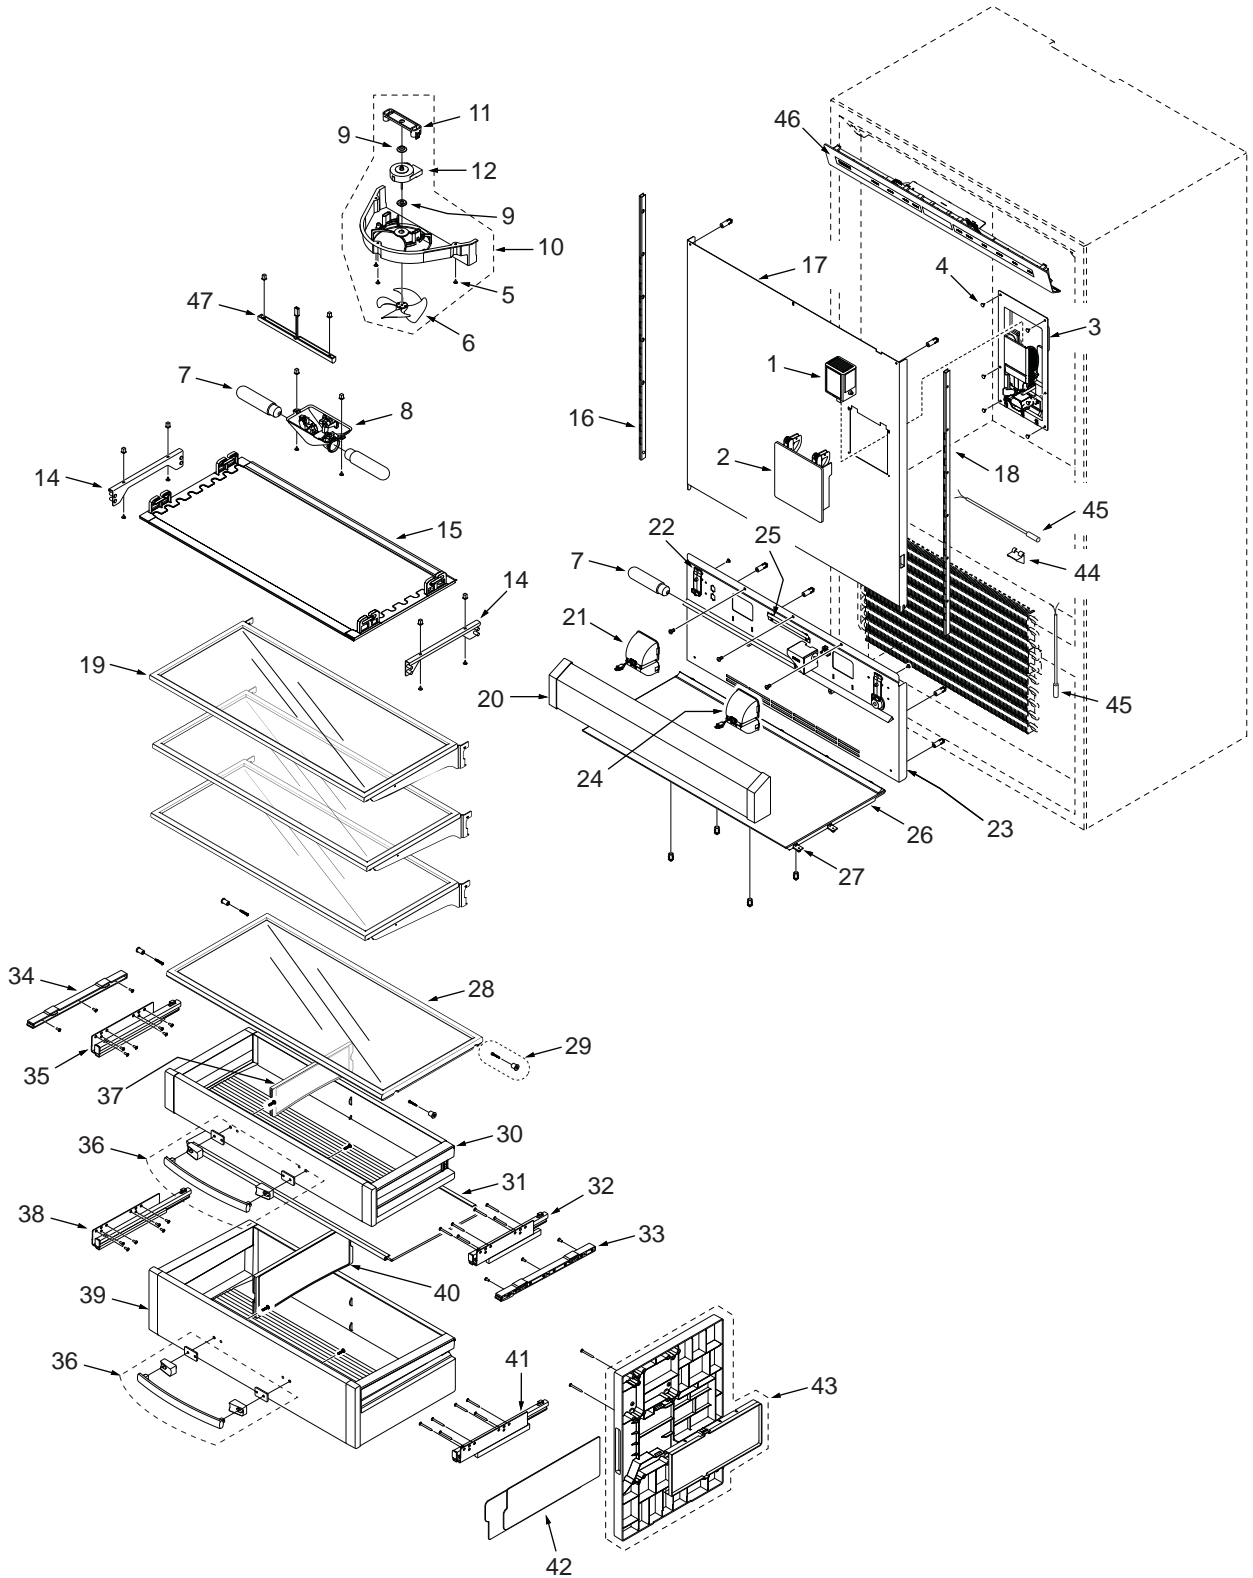

BI-30UG REFRIGERATOR INTERIOR PARTS LIST

<u>Ref #</u>	<u>Part #</u>	<u>Description</u>	<u>Ref #</u>	<u>Part #</u>	<u>Description</u>
1	7007023	Cartridge, Air Purifier Svce	25	7007033	Retainer, Wire Raceway Svce
2	7007021	Door Assy, Air Purifier Svce	26	7010306	Duct Assy, Ref Bottom Svce
3	7007022	Pocket Assy, Air Purifier Svce	27	7004161	Clip, Crisper Duct
4	6201890	Screw, #8-15X3/8 6 Lobe TR HD	28	7011093	Shelf, Crisper Svce
5	6201890	Screw, #8-15X3/8 6 Lobe Tr Hd	29	7003167	Standoff, Fixed Shelf Ref
6	7011058	Fan Blade, White Svce	30	7010440	Deli Assy, Svce
7	7006999	Lamp, Blue Glass Svce	31	7010439	Glass, Crisper Cover Svce
8	7006997	Light Assy, Dual w/T Dom Svce		7011091	Seal, Crisper Front Svce
	7007044	Lampholder, Angle Dom Svce		7011092	Seal, Crisper Rear Svce
9	7005046	Grommet, Motor Fan	32	7007056	Slide, Drawer RH Svce
10	7010508	Fan Assy, Eavp Svce	33	7006975	Support, Crisper Cover RH Svce
11	NA	See 7010508	34	7007053	Support, Crisper Cover LH Svce
12	NA	See 7010508	35	7007057	Slide, Drawer LH Svce
13	NA		36	7011094	Handle Assy, Drawer Svce
14	7007048	Bracket, Light Diffuser Svce	37	7011081	Divider, Deli Svce
15	7009600	Diffuser Assy, Light Svce	38	7007055	Slide, Drawer LH Svce
16	7009364	Shelf Ladder, LH Svce	39	7010441	Crisper Assy, Svce
17	7010302	Duct Assy, Ref Upper Svce	40	7011080	Divider, Crisper Svce
18	7009363	Shelf Ladder, RH Svce	41	7007054	Slide, Drawer LH Svce
19	7010355	Shelf, Glass Cantilever Svce	42	7007060	Card, Consumer Use & Care Svce
20	7010431	Cover, Crisper Light Svce	43	7009375	Crisper Assy, Spacer LH Svce
21	7007034	Duct, Fan Left Svce		7009376	Crisper Assy, Spacer RH Svce
22	7007040	Support, Crisper Cover Svce	44	7007030	Bracket, Thermistor Svce
23	7010304	Duct Assy, Ref Lower RH Svce	45	4204740	Therm Assy, Svce
	7011506	Duct Assy, Lower LH Svce	46	7009867	Panel, CL 30UG Svce
24	7007036	Duct, Fan Right Svce	47	7010352	Light Assy, Accent Svce

BI-30UG REFRIGERATOR INTERIOR VIEW