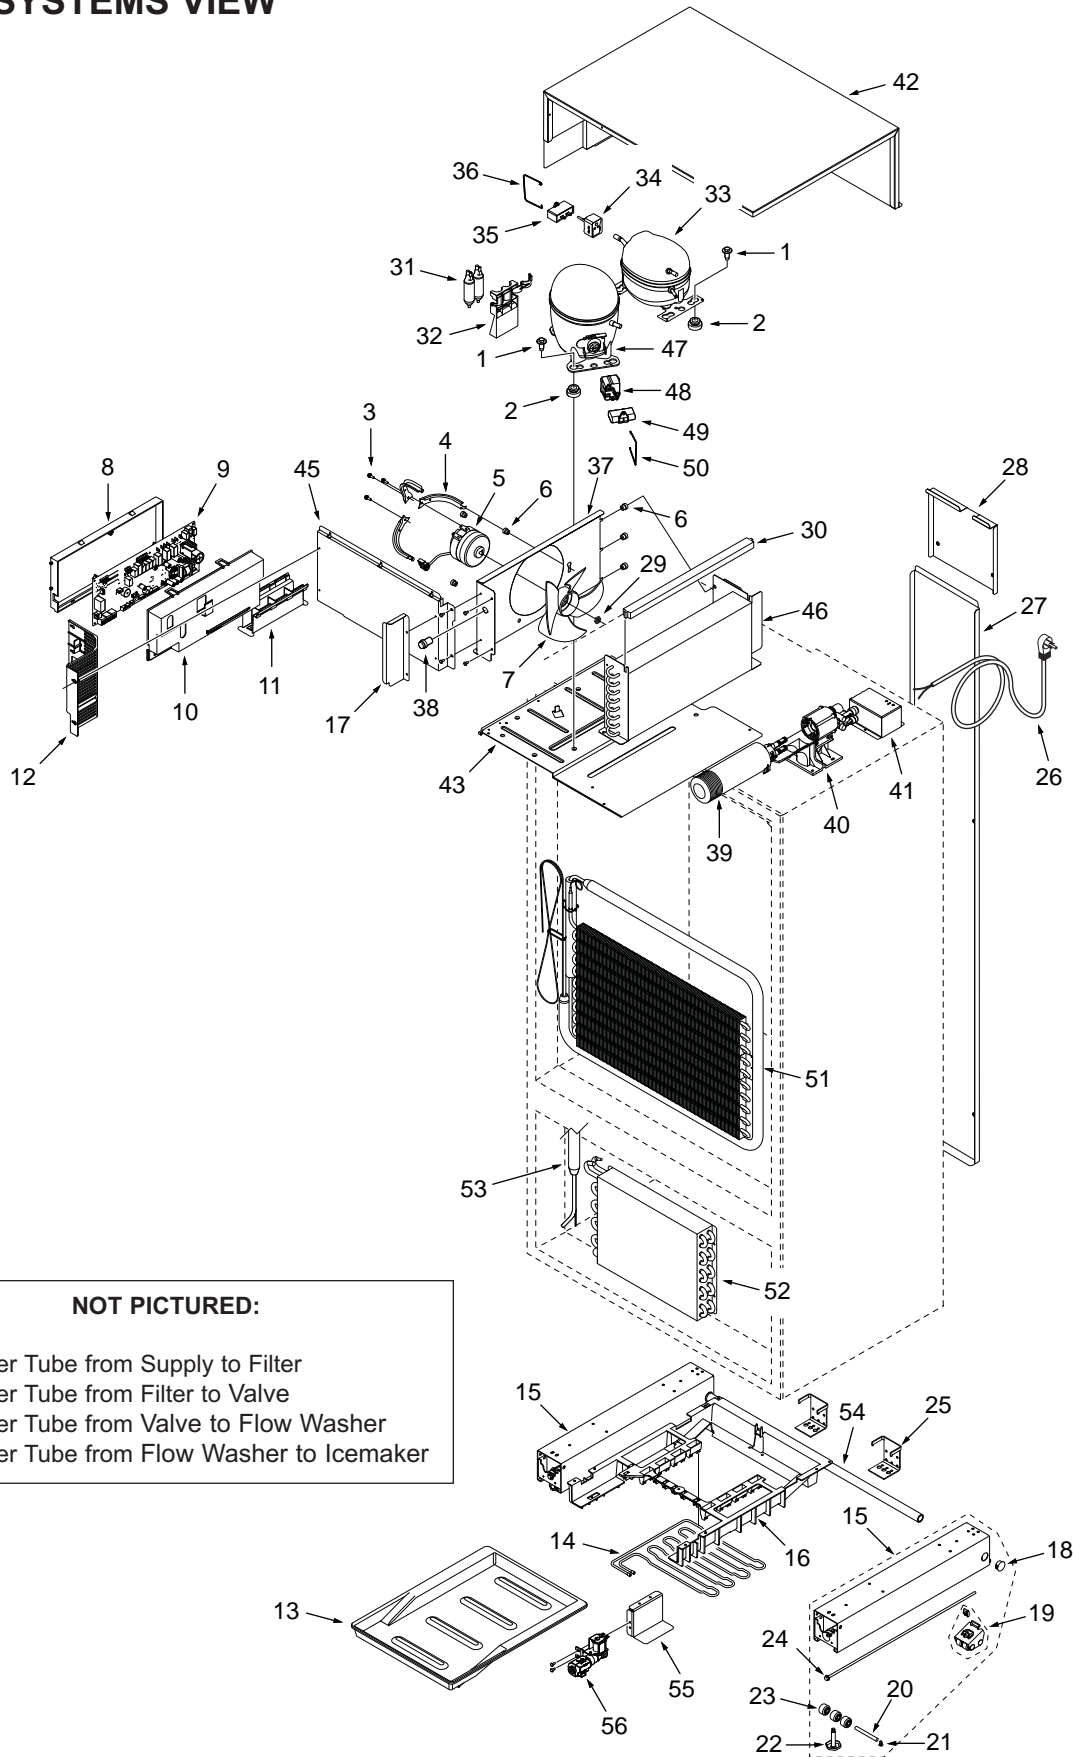

BI-30UG SYSTEMS PARTS LIST

Ref #	Part #	Description	Ref #	Part #	Description
1	7002076	Screw, Comp Mounting	30	7011251	Foam, Condenser Svce
2	3150010	Mount, Rubber #70456-1	31	7006964	Drier, High Side Svce
3	6201580	Screw,#8-36 X 1/2 Nylon Patch	32	7006965	Bracket, Drier Svce
4	7011248	Bracket, Cond Fan Motor Svce	33	7009447	Compressor Assy, EM20HSC Svce
5	7011250	Motor, Condenser Svce	34	7010827	Electricals, EM20HSC Svce
6	3220360	Grommet, Mtg Brkt	35	7009448	Capacitor, 5 Mf Svce
7	7006971	Fan Blade, Condenser Svce	36	7011276	Clip, Ref Electricals Svce
8	7006984	Enclosure, Control Board Svce	37	7007859	Shroud Assy, Cond Svce (Incl. Fan)
9	7006953	Control Assy, Board Svce	38	7007864	Switch, Filter Reset Svce
10	7006976	Cover, Control Housing Svce	39	7005017	Water Filter Assy, Replacement
11	7006955	Support, Control Board Svce		7007863	Filter,Water Svce (Needs Special Auth)
12	7006956	Grille, Control Area Svce		7005018	Plug, Water Filter Bypass (Sales Acc.)
13	7006979	Drain Pan, Svce	40	7007862	Manifold, Water Filter Svce
14	7006990	Heater, Drain Pan Svce	41	7006978	Cover, Power Cord DOM Svce
15	7006982	Base Assy, Cabinet Svce	42	7011255	Shroud Assy, Unit Svce
16	7006980	Support, Drain Pan Svce	43	7010300	Unit Tray, Svce
17	7006969	Divider, Air Svce	44	NA	
18	7003021	Plug, 7/8 Nyl hole Black	45	7011256	Shroud Assy, Compressor Svce
19	7006985	Bracket Assy, Cabinet Roller Svce	46	7010319	Condenser, Assy Svce
20	3550560	Straight Pin, Base Assy - .312" x 2.88"	47	7009446	Compressor Assy, EGX60HLC Svce
21	3450620	Clip, Canoe	48	7011254	Electricals, EGX60HLC TSD Svce
22	3570050	Leg, Leveling	49	7005578	Capacitor, 12Mf SVCE
23	3421240	Cabinet Roller	50	7011277	Clip, TSD ElectricalsSvce
24	6111000	Screw, Adjusting 1/4-20 X 20.5	51	7009366	Evap, Ref Svce
25	7009311	Bracket, Anti-Tip Pkg Svce (2 Brackets)		7010301	Evap Assy, Ref Svce (Incl Heat Exch)
26	7006977	Cord, Power DOM Svce	52	7009379	Evap, Fre Svce
27	7006952	Duct, Shell Back Svce	53	7009383	Evap Assy, Fre Svce (Evap & Heat Ex)
28	7006951	Duct, Shell Upper Back Svce	54	7011259	Bar, Anti-Tip Svce
29	6150410	Nut, 1/4-20	55	7011300	Bracket, Water Valve Svce
			56	7007865	Valve, Water Single Svce

NOT PICTURED:

57	7010632	Tube, Water Svce (Supply to Filter)
58	7010653	Tube, Water Fltr to Valve Svce (Filter to Valve)
59	7010624	Tube, Water Svce (Valve to Flow Washer)
60	7010623	Tube, Water Svce (Flow Washer to I/M)

BI-30UG SYSTEMS VIEW

NOT PICTURED:

- 57 Water Tube from Supply to Filter
- 58 Water Tube from Filter to Valve
- 59 Water Tube from Valve to Flow Washer
- 60 Water Tube from Flow Washer to Icemaker