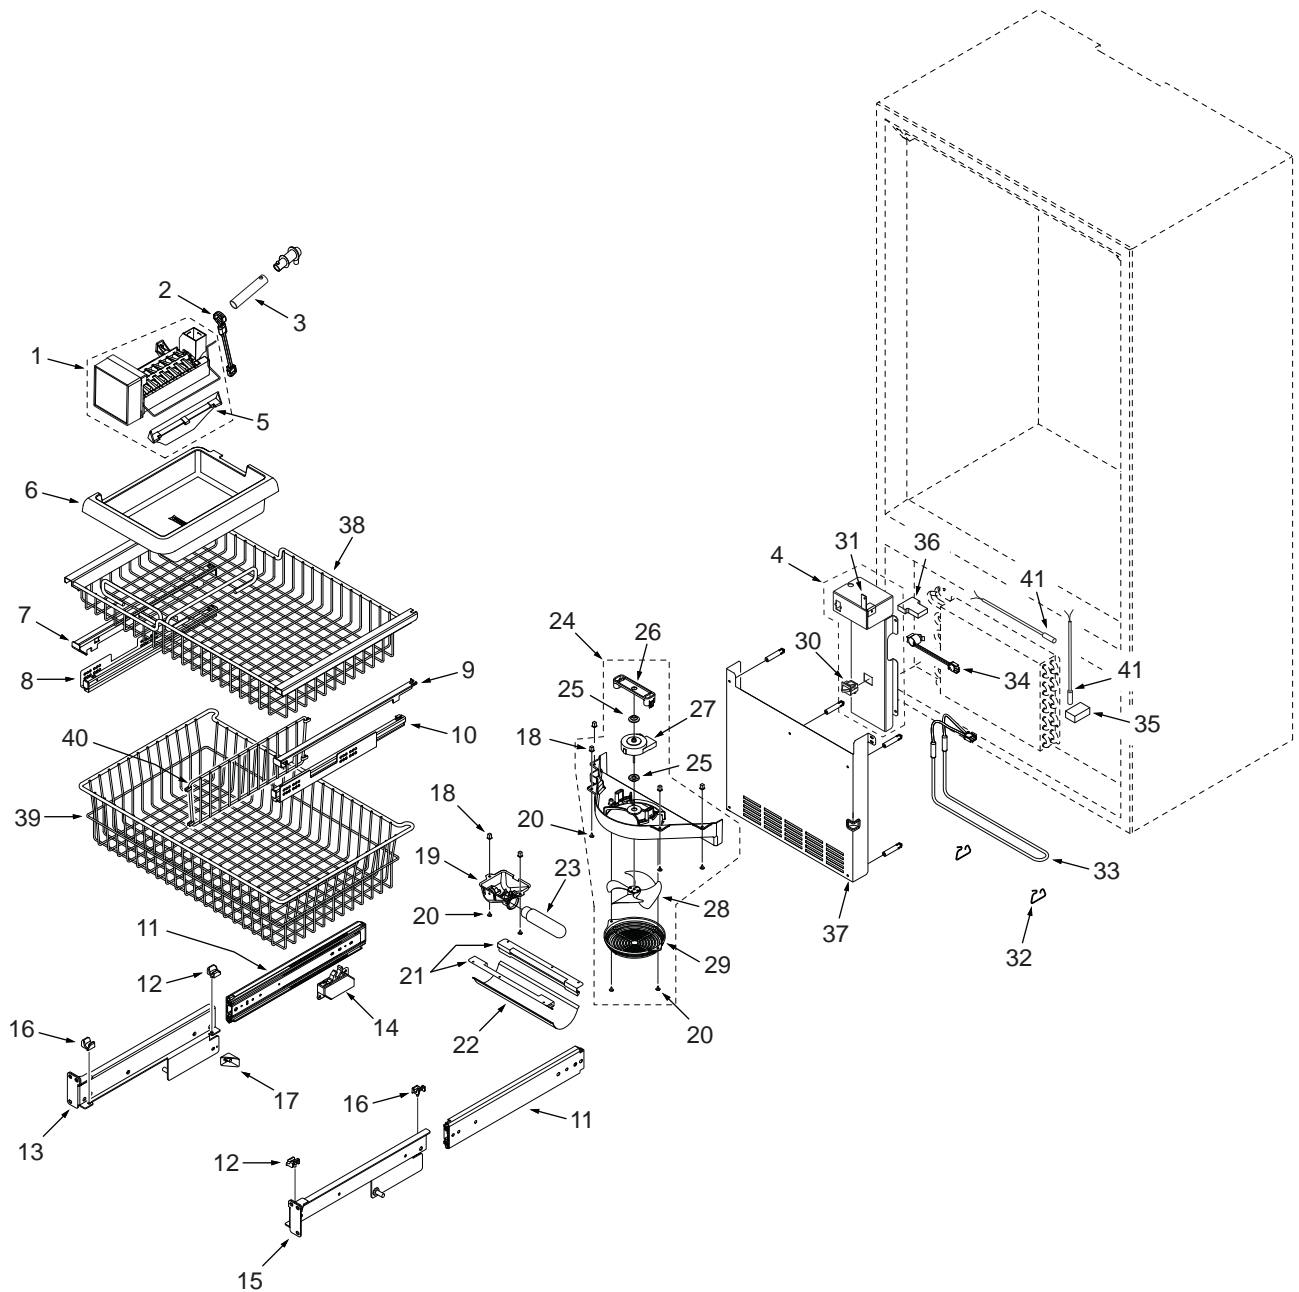

BI-30UG FREEZER INTERIOR PARTS LIST

<u>Ref #</u>	<u>Part #</u>	<u>Description</u>	<u>Ref #</u>	<u>Part #</u>	<u>Description</u>
1	7009437	Icemaker, Assy Long Arm Svce	21	7009431	Retainer, Light Diffuser Svce
2	7009435	Heater, Fill Tube Svce	22	7009430	Diffuser, Fre Lower LT Svce
3	7009434	Tube, Fill Svce	23	7006999	Lamp, Blue Glass Svce
4	7011207	Cover Assy, Wie Svce (includes W/H)	24	7009378	Fann Assy, Evap Svce
5	7009436	Arm, Icemaker Svce	25	7005046	Grommet, Motor Fan
6	7009438	Bin, Icemaker Svce	26	NA	See 7009378
7	7011163	Retainer, Upper Basket LH Svce	27	NA	See 7009378
8	7009392	Slide Assy, Fre Basket LH Svce	28	7011058	Fan Blade, White Svce
9	7011162	Retainer, Upper Basket RH Svce	29	7011171	Guard, Fan Svce
10	7009391	Slide Assy, Fre Basket RH Svce	30	3060140	Switch, Light
11	7011173	Slide Assy, Full Extension Svce	31	7009433	Bracket, icemaker Svce
12	7009399	Retainers, Lwr Fre Basket Svce (4)	32	7005253	Clip, Defrost Heater
13	7009400	Support, Assy Left Svce	33	7009385	Heater, Defrost Svce
14	7009401	Closer, Drawer LH Svce	34	7011174	Switch, Defrost Terminator Svce
15	7009398	Support, Assy Right Svce	35	7009386	Block,Evap Foam Svce (incl, LH & RH)
16	7009399	Retainers, Lwr Fre Basket Svce (4)	36	7009386	Block,Evap Foam Svce (incl, LH & RH)
17	7002646	Depressor, Switch	37	7009390	Duct Assy, Fre Svce
18	6220220	Screw, Grommet 1/32X3/8 Sq	38	7010308	Basket, Fre Upper Svce
19	7009429	Bracket Assy, 1 LT (T)DOM Svce	39	7010311	Basket, Fre Lower Svce
	7007044	Lampholder, Angle Dom Svce	40	7011170	Divider, Lower Basket Svce
20	6201890	Screw, #8-15X3/8 6 Lobe Tr Hd	41	4204740	Therm Assy, Svce

BI-30UG FREEZER INTERIOR VIEW