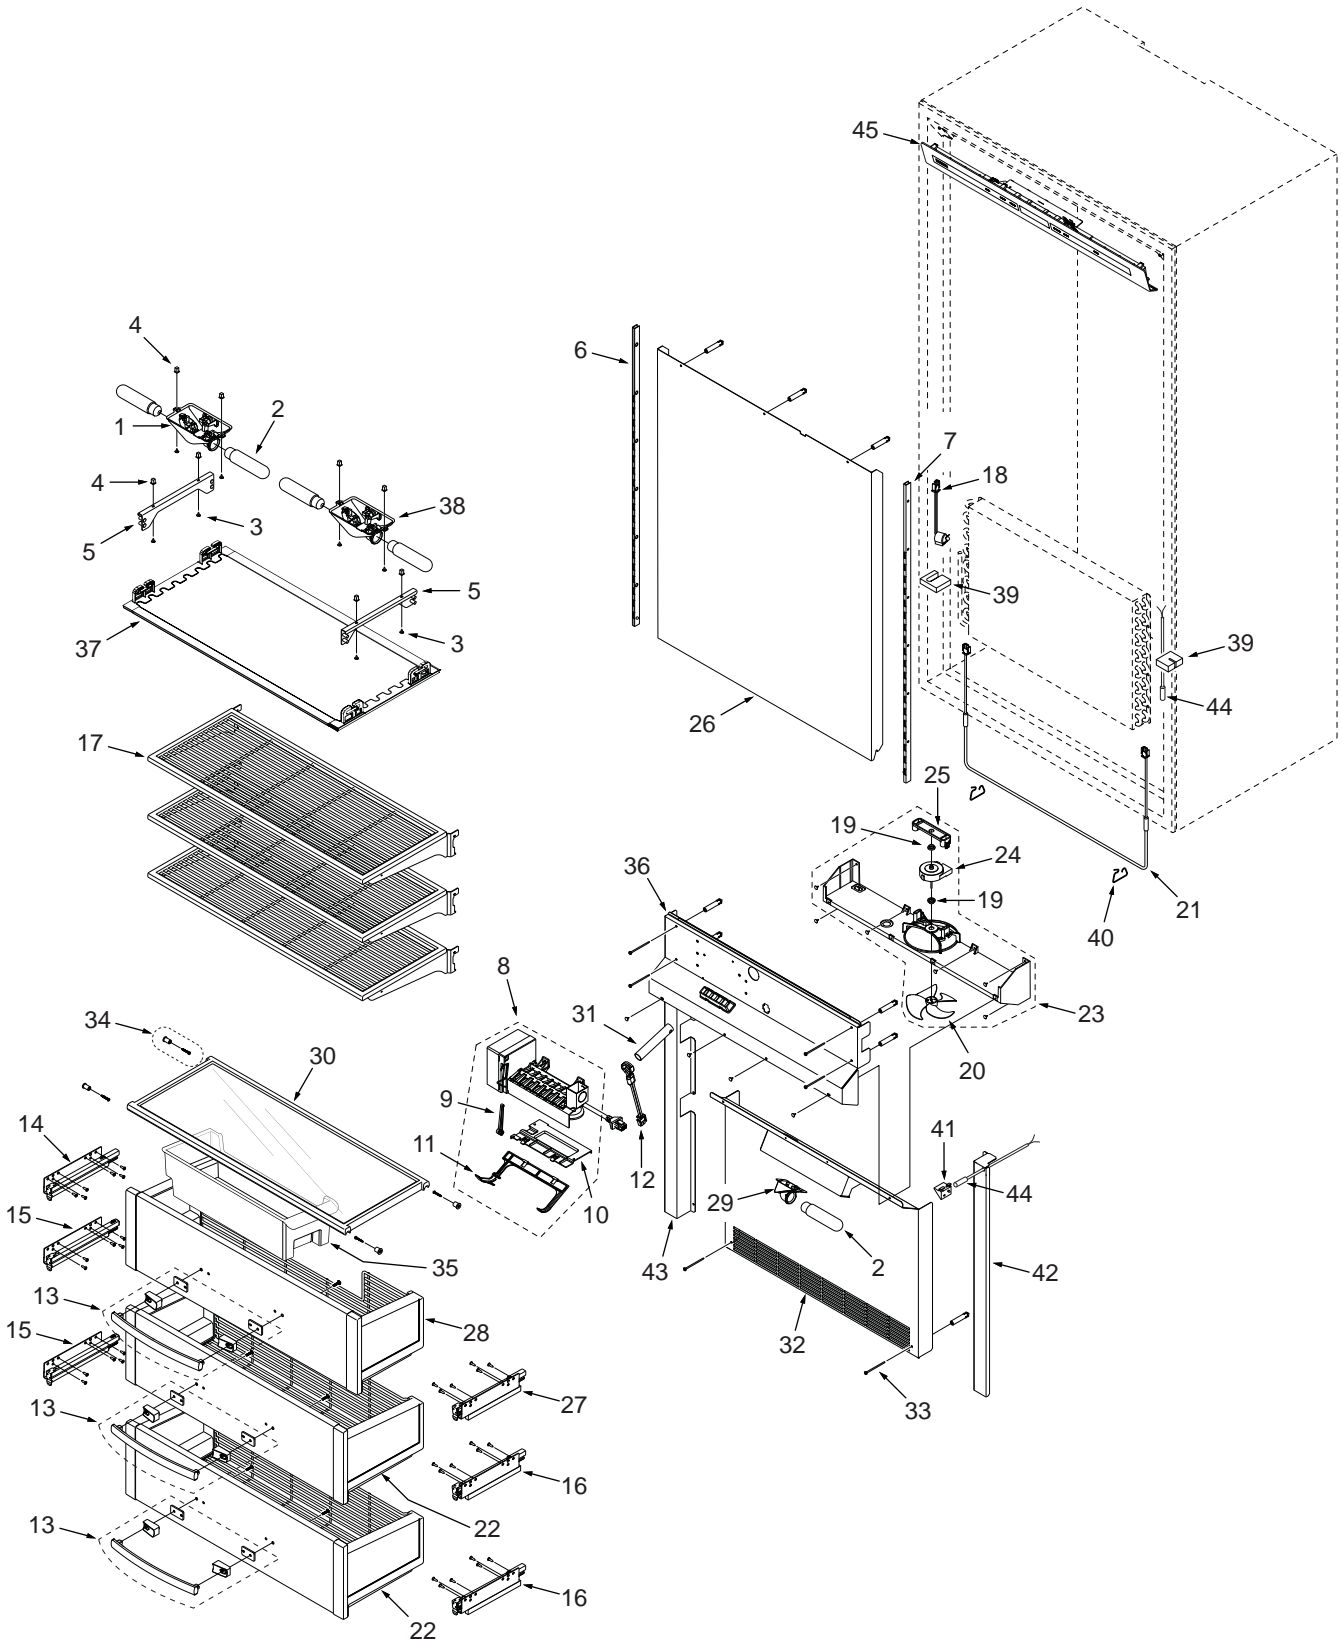

BI-36F FREEZER INTERIOR VIEW

BI-36F SYSTEMS PARTS LIST

Ref #	Part #	Description	Ref #	Part #	Description
1	7002076	Screw, Comp Mounting	30	7011251	Foam, Condenser Svce
2	3150010	Mount, Rubber #70456-1	31	7006964	Drier, High Side Svce
3	6201580	Screw,#8-36 X 1/2 Nylon Patch	32	7006965	Bracket, Drier Svce
4	7011248	Bracket, Cond Fan Motor Svce	33	NA	
5	7011250	Motor, Condenser Svce	34	NA	
6	3220360	Grommet, Mtg Brkt	35	NA	
7	7006971	Fan Blade, Condenser Svce	36	NA	
8	7006984	Enclosure, Control Board Svce	37	7007859	Shroud Assy, Cond Svce (Incl. Fan)
9	7006953	Control Assy, Board Svce	38	7007864	Switch, Filter Reset Svce
10	7006976	Cover, Control Housing Svce	39	7005017	Water Filter Assy, Replacement
11	7006955	Support, Control Board Svce		7007863	Filter,Water Svce (Needs Special Auth)
12	7006956	Grille, Control Area Svce		7005018	Plug, Water Filter Bypass (Sales Acc.)
13	7006979	Drain Pan, Svce	40	7007862	Manifold, Water Filter Svce
14	7006990	Heater, Drain Pan Svce	41	7006978	Cover, Power Cord DOM Svce
15	7006982	Base Assy, Cabinet Svce	42	7011255	Shroud Assy, Unit Svce
16	7006980	Support, Drain Pan Svce	43	7010300	Unit Tray, Svce
17	7006969	Divider, Air Svce	44	NA	
18	7003021	Plug, 7/8 Nyl hole Black	45	7011256	Shroud Assy, Compressor Svce
19	7006985	Bracket Assy, Cabinet Roller Svce	46	7007861	Condenser, Fre Svce
20	3550560	Straight Pin, Base Assy - .312" x 2.88"	47	7009446	Compressor Assy, EGX90HLC Svce
21	3450620	Clip, Canoe	48	7011278	Electricals, EGX90 TSD Svce
22	3570050	Leg, Leveling	49	7005578	Capacitor, 12Mf SVCE
23	3421240	Cabinet Roller	50	7011277	Clip, TSD Electricals Svce
24	6111000	Screw, Adjusting 1/4-20 X 20.5	51	NA	
25	7009311	Bracket, Anti-Tip Pkg Svce (2 Brackets)	52	7011239	Evap, Fre Svce
26	7006977	Cord, Power DOM Svce	53	7007841	Evap Assy, Fre Svce (Evap & Heat Ex)
27	7006952	Duct, Shell Back Svce	54	7006981	Bar, Anti-Tip Svce
28	7006951	Duct, Shell Upper Back Svce	55	7007866	Bracket, Water Valve Svce
29	6150410	Nut, 1/4-20	56	7007865	Valve, Water Single Svce