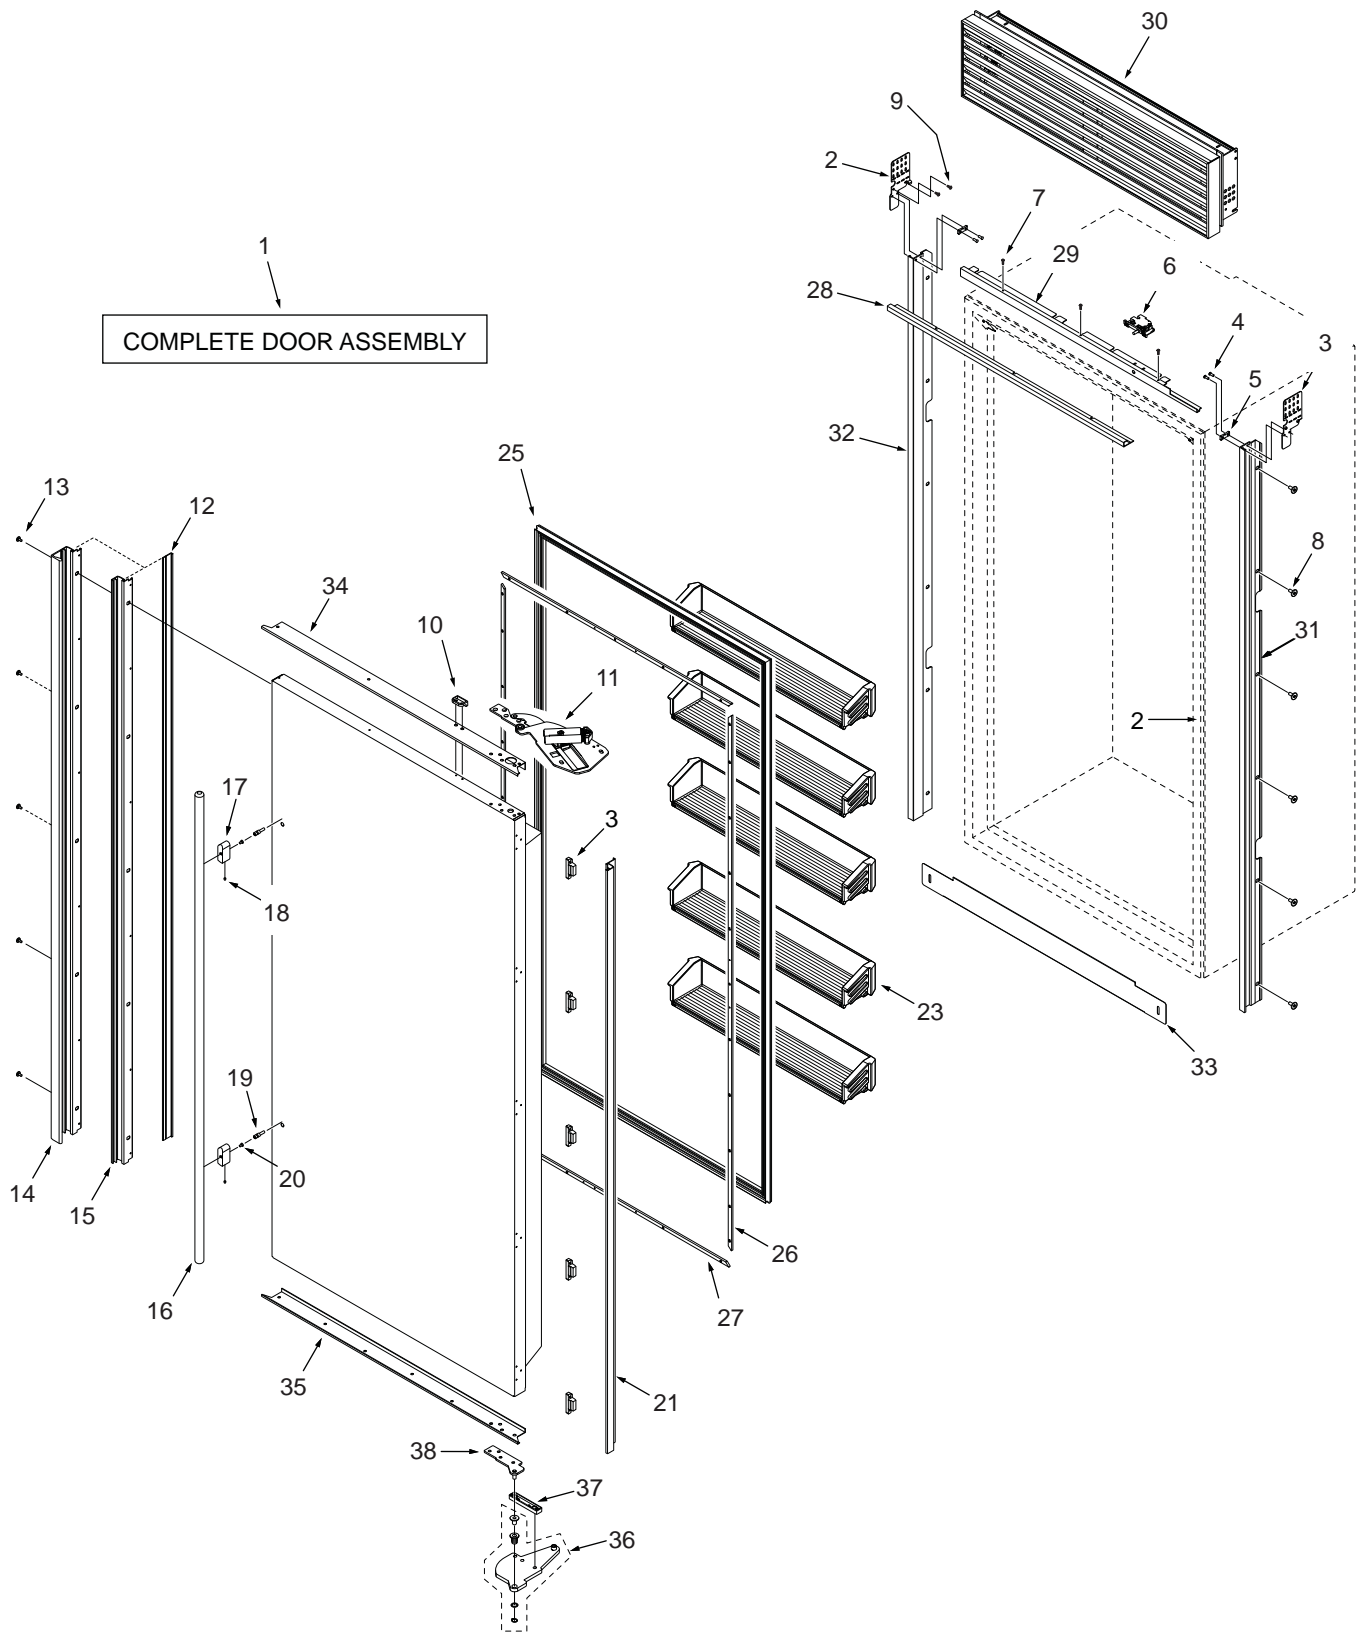

BI-36F DOOR, GRILLE, TRIM PARTS LIST

Ref #	Part #	Description	Ref #	Part #	Description
1	7005406	Door, Fre RH-S 36F Svce	18	6110730	Screw, Set #10-32X1/4 SS, Cone
	7005408	Door, Fre LH-S 36F Svce	19	3511520	Stud, Mounting
	7005410	Door, Fre RH-F/O 36F Svce	20	6111090	Bolt, #10-24X1/2 (Tubular & Pro)
	7005412	Door, Fre LH-F/O 36F Svce		6111020	Screw, #10-24X3/8 FI Hd (Curved)
NOTE:	Door Assemblies do NOT incl. hinges / handles.		21	7010946	Trim, Door Hinge Side Svce
2	7007261	Bracket, Grille LH Svce (Includes Support & Rivets)	22	NA	
3	7007260	Bracket, Grille RH Svce (Includes Support & Rivets)	23	7007271	Shelf Assy, Door Svce
4	7005254	Rivet, Semi-Tubular .180 X .280	24	NA	
5	7001150	Bracket, Frame Support	25	7007268	Door, Gasket Svce
6	7007259	Switch Assy, Svce	26	7007269	Retainer, Door Gasket Svce (~ 67")
7	7001277	Screw, Machine #10-24X1/4	27	7007270	Retainer, Door Gasket Svce (~ 33")
8	6201550	Screw, #8-18 X 1/2 Low Profile	28	7007265	Trim, Cabinet Top Svce
9	6201890	Screw, #8-15X3/8 6-Lobe Trhd	29	7007264	Frame, Cabinet Top RH Svce
10	7010943	Depressor,Door Switch Svce(SS Door)		7011015	Frame, Cabinet Top LH Svce
	7011201	Depressor,Door Switch Svce(F/O Door)	30	7007128	Grille, Framed 36 Svce
11	7009782	Hinge Assy, Top LH High Svce		7007132	Grille, Stainless 36 Svce
	7009783	Hinge Assy, Top RH High Svce		7007136	Grille, Overlay 36 Svce
12	7010187	Door, Screw Cover 70 Svce	31	7007262	Mainframe Assy, Right Side Svce
13	6201550	Screw, #8-18 X 1/2 Low Profile	32	7007263	Mainframe Assy, Left Side Svce
14	7010195	Handle, Framed Door 70 Svde	33	7007266	Kickplate, Stainless 36 Svce
15	7010205	Trim, Door Handle 70 Svce (Overlay)		7007709	Kickplate, Solid Black 36 Svce
16	7010952	Handle Assy, Tubular 63.875 Svce	34	7010947	Trim, Door Top RH Svce
	7010954	Handle Assy, PRO 42.125 Svce		7010949	Trim, Door Top LH Svce
	7010956	Handle Assy, Curved 57.625 Svce	35	7010948	Trim, Door Bot RH Svce
17	NA	For Tubular, See 7010952		7010950	Trim, Door Bot LH Svce
	NA	For PRO, See 7010954	36	7009851	Hinge,Cabinet Bot LH Svce
	NA	For Curved, See 7010956		7009852	Hinge,Cabinet Bot RH Svce
			37	7000405	Standoff, .312 Plate
			38	7010940	Hinge, Door Bottoom RH Svce
				7010941	Hinge, Door Bottoom LH Svce

BI-36F DOOR, GRILLE, TRIM VIEW