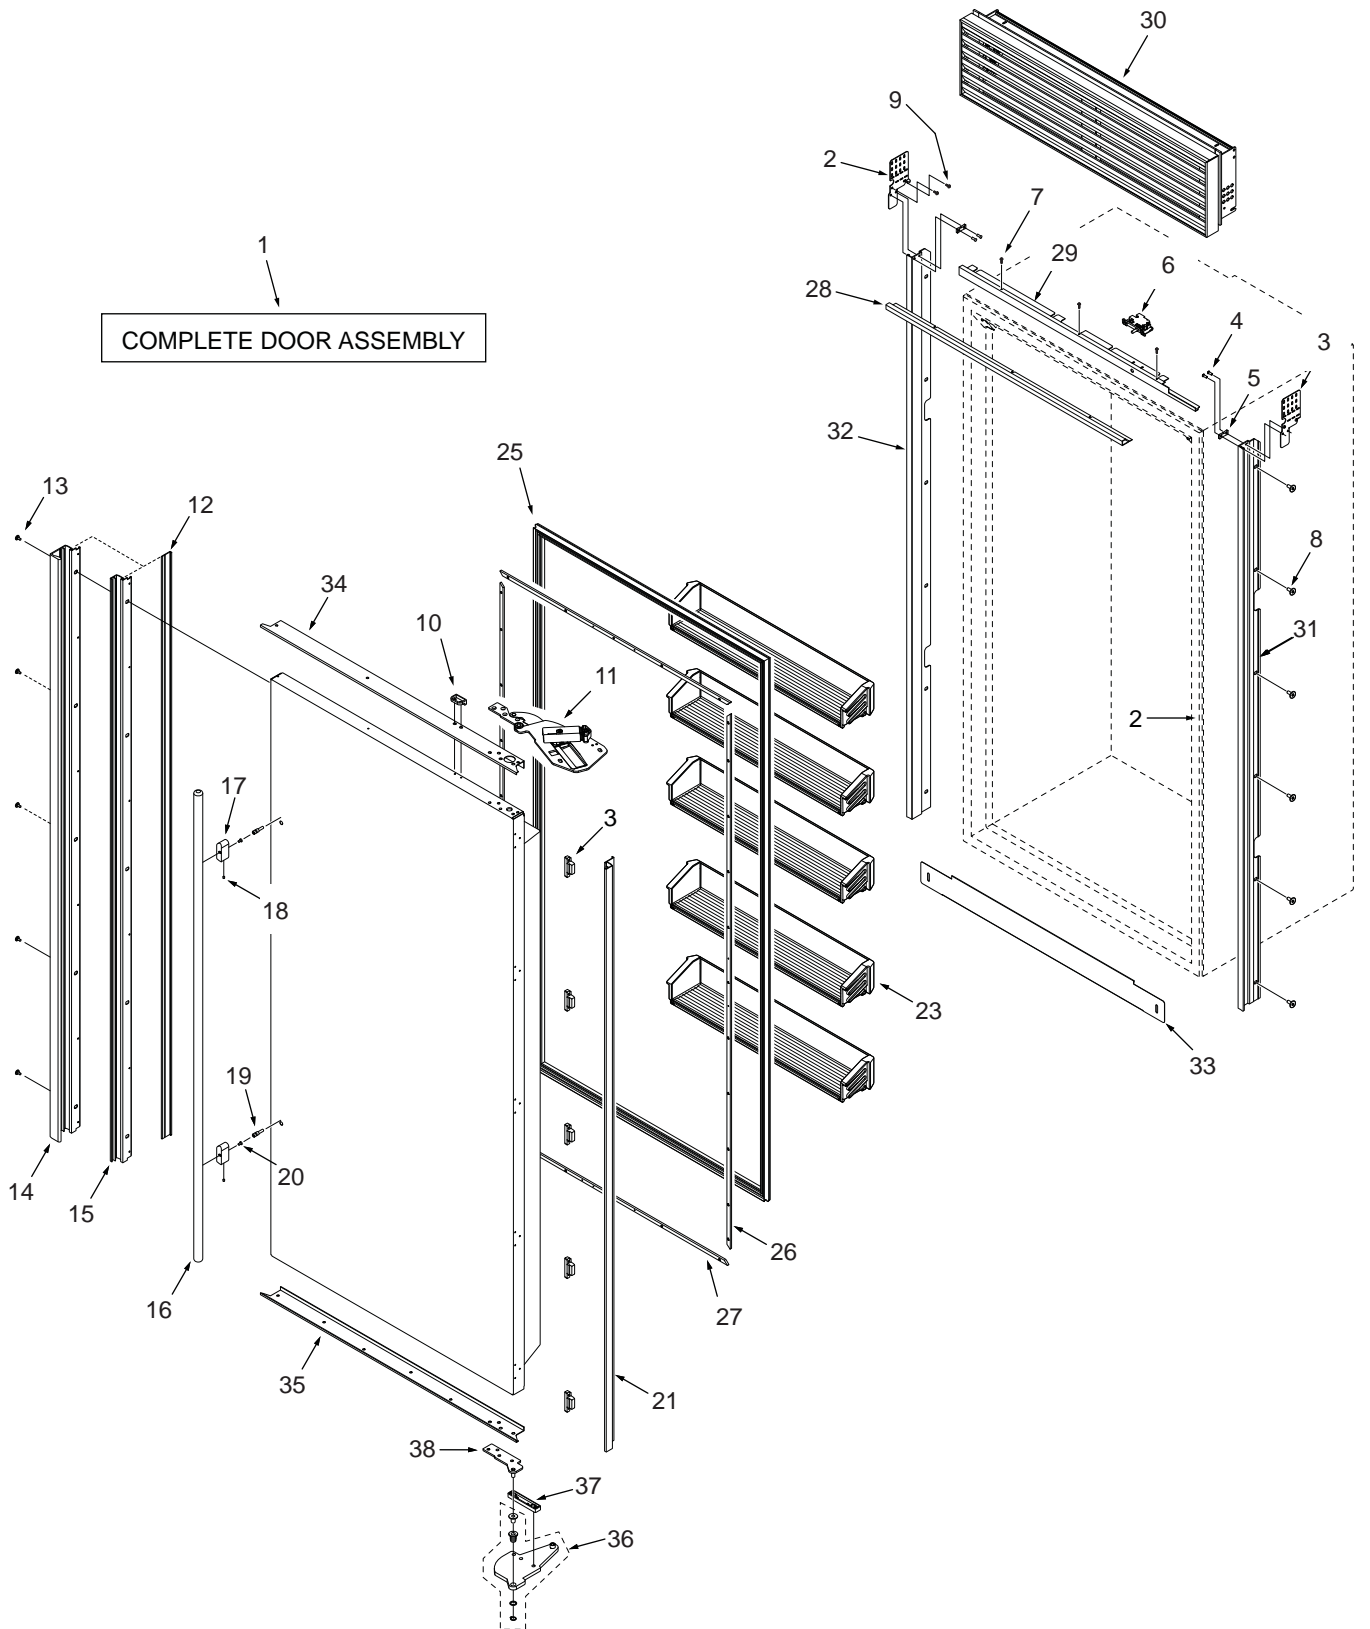

BI-36F DOOR, GRILLE, TRIM PARTS LIST

Ref #	Part #	Description	Ref #	Part #	Description
1	7005406	Door, Fre RH-S 36F Svce	18	6110730	Screw, Set #10-32X1/4 SS, Cone
	7005408	Door, Fre LH-S 36F Svce	19	3511520	Stud, Mounting
	7005410	Door, Fre RH-F/O 36F Svce	20	6111090	Bolt, #10-24X1/2 (Tubular & Pro)
	7005412	Door, Fre LH-F/O 36F Svce		6111020	Screw, #10-24X3/8 FI Hd (Curved)
NOTE:	Door Assemblies do NOT incl. hinges / handles.		21	7010946	Trim, Door Hinge Side Svce
2	7007261	Bracket, Grille LH Svce (Includes Support & Rivets)	22	NA	
3	7007260	Bracket, Grille RH Svce (Includes Support & Rivets)	23	7007271	Shelf Assy, Door Svce
4	7005254	Rivet, Semi-Tubular .180 X .280	24	NA	
5	7001150	Bracket, Frame Support	25	7007268	Door, Gasket Svce
6	7007259	Switch Assy, Svce	26	7007269	Retainer, Door Gasket Svce (~ 67")
7	7001277	Screw, Machine #10-24X1/4	27	7007270	Retainer, Door Gasket Svce (~ 33")
8	6201550	Screw, #8-18 X 1/2 Low Profile	28	7007265	Trim, Cabinet Top Svce
9	6201890	Screw, #8-15X3/8 6-Lobe Trhd	29	7007264	Frame, Cabinet Top RH Svce
10	7010943	Depressor,Door Switch Svce(SS Door)		7011015	Frame, Cabinet Top LH Svce
	7011201	Depressor,Door Switch Svce(F/O Door)	30	7007128	Grille, Framed 36 Svce
11	7009782	Hinge Assy, Top LH High Svce		7007132	Grille, Stainless 36 Svce
	7009783	Hinge Assy, Top RH High Svce		7007136	Grille, Overlay 36 Svce
12	7010187	Door, Screw Cover 70 Svce	31	7007262	Mainframe Assy, Right Side Svce
13	6201550	Screw, #8-18 X 1/2 Low Profile	32	7007263	Mainframe Assy, Left Side Svce
14	7010195	Handle, Framed Door 70 Svde	33	7007266	Kickplate, Stainless 36 Svce
15	7010205	Trim, Door Handle 70 Svce (Overlay)		7007709	Kickplate, Solid Black 36 Svce
16	7010952	Handle Assy, Tubular 63.875 Svce	34	7010947	Trim, Door Top RH Svce
	7010954	Handle Assy, PRO 42.125 Svce		7010949	Trim, Door Top LH Svce
	7010956	Handle Assy, Curved 57.625 Svce	35	7010948	Trim, Door Bot RH Svce
17	NA	For Tubular, See 7010952		7010950	Trim, Door Bot LH Svce
	NA	For PRO, See 7010954	36	7009851	Hinge,Cabinet Bot LH Svce
	NA	For Curved, See 7010956		7009852	Hinge,Cabinet Bot RH Svce
			37	7000405	Standoff, .312 Plate
			38	7010940	Hinge, Door Bottoom RH Svce
				7010941	Hinge, Door Bottoom LH Svce

BI-36F DOOR, GRILLE, TRIM VIEW