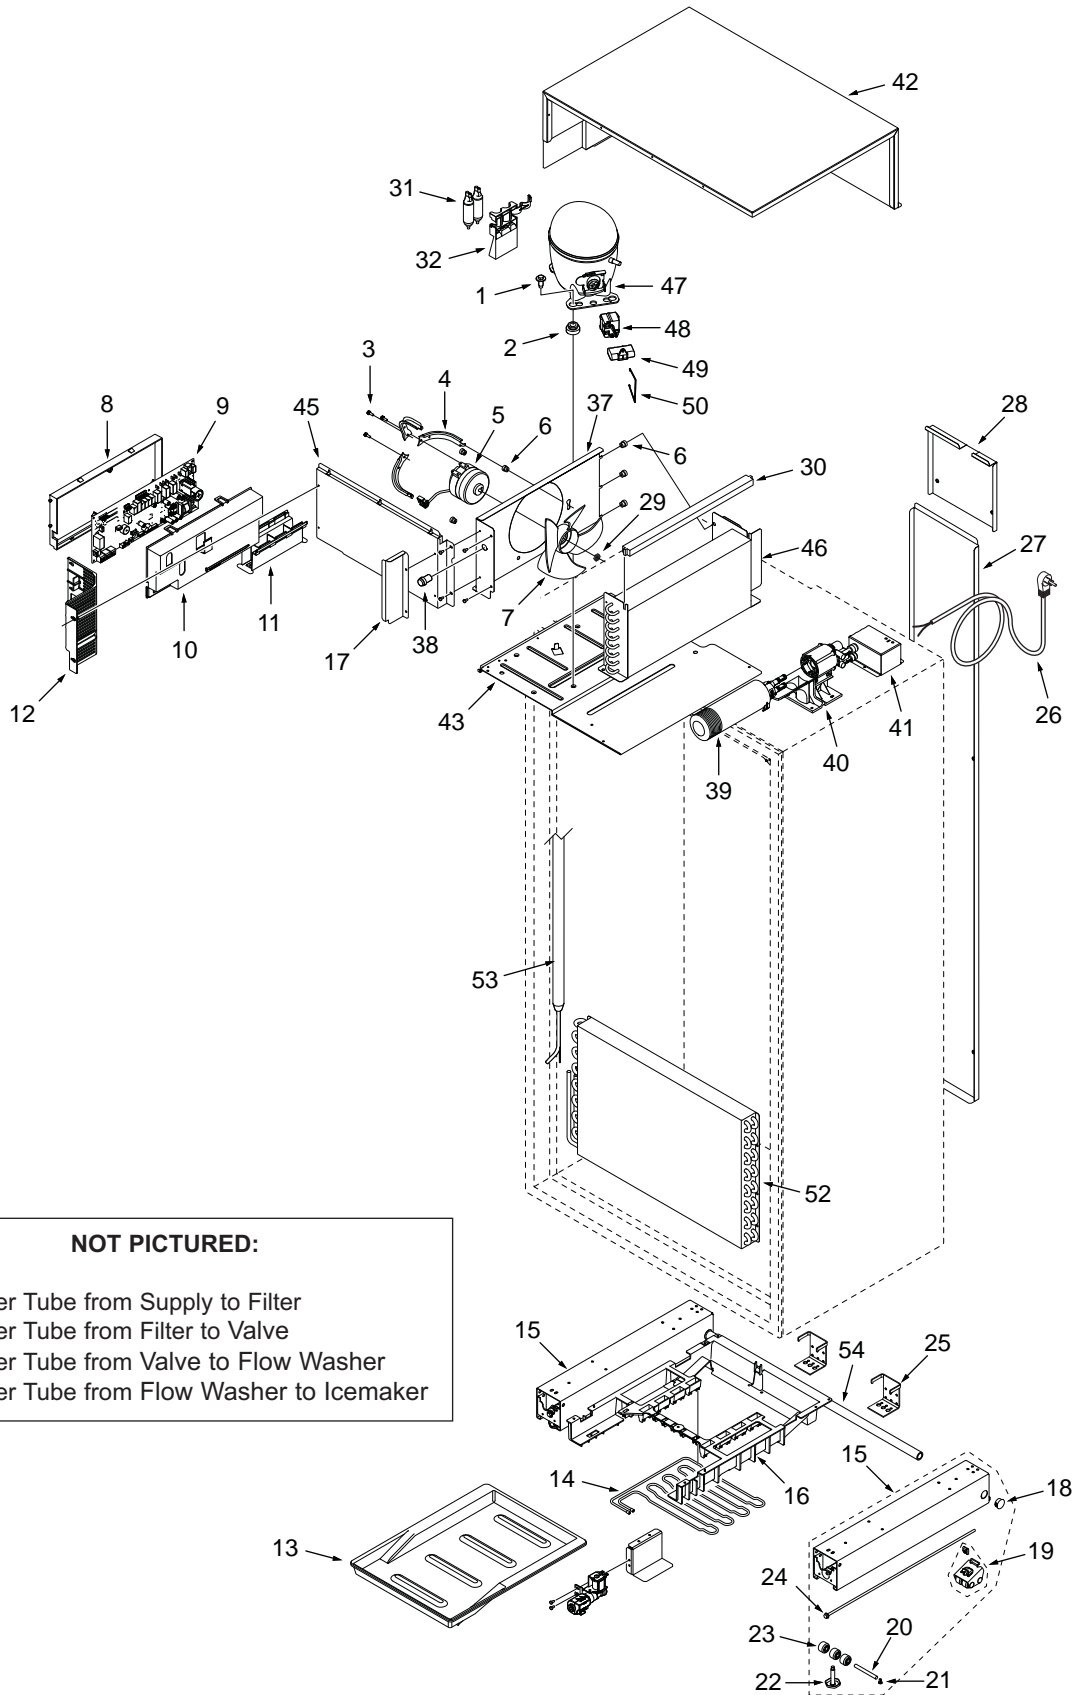

BI-36F SYSTEMS PARTS LIST

Ref #	Part #	Description	Ref #	Part #	Description
1	7002076	Screw, Comp Mounting	30	7011251	Foam, Condenser Svce
2	3150010	Mount, Rubber #70456-1	31	7006964	Drier, High Side Svce
3	6201580	Screw,#8-36 X 1/2 Nylon Patch	32	7006965	Bracket, Drier Svce
4	7011248	Bracket, Cond Fan Motor Svce	33	NA	
5	7011250	Motor, Condenser Svce	34	NA	
6	3220360	Grommet, Mtg Brkt	35	NA	
7	7006971	Fan Blade, Condenser Svce	36	NA	
8	7006984	Enclosure, Control Board Svce	37	7007859	Shroud Assy, Cond Svce (Incl. Fan)
9	7006953	Control Assy, Board Svce	38	7007864	Switch, Filter Reset Svce
10	7006976	Cover, Control Housing Svce	39	7005017	Water Filter Assy, Replacement
11	7006955	Support, Control Board Svce		7007863	Filter,Water Svce (Needs Special Auth)
12	7006956	Grille, Control Area Svce		7005018	Plug, Water Filter Bypass (Sales Acc.)
13	7006979	Drain Pan, Svce	40	7007862	Manifold, Water Filter Svce
14	7006990	Heater, Drain Pan Svce	41	7006978	Cover, Power Cord DOM Svce
15	7006982	Base Assy, Cabinet Svce	42	7011255	Shroud Assy, Unit Svce
16	7006980	Support, Drain Pan Svce	43	7010300	Unit Tray, Svce
17	7006969	Divider, Air Svce	44	NA	
18	7003021	Plug, 7/8 Nyl hole Black	45	7011256	Shroud Assy, Compressor Svce
19	7006985	Bracket Assy, Cabinet Roller Svce	46	7007861	Condenser, Fre Svce
20	3550560	Straight Pin, Base Assy - .312" x 2.88"	47	7009446	Compressor Assy, EGX90HLC Svce
21	3450620	Clip, Canoe	48	7011278	Electricals, EGX90 TSD Svce
22	3570050	Leg, Leveling	49	7005578	Capacitor, 12Mf SVCE
23	3421240	Cabinet Roller	50	7011277	Clip, TSD Electricals Svce
24	6111000	Screw, Adjusting 1/4-20 X 20.5	51	NA	
25	7009311	Bracket, Anti-Tip Pkg Svce (2 Brackets)	52	7011239	Evap, Fre Svce
26	7006977	Cord, Power DOM Svce	53	7007841	Evap Assy, Fre Svce (Evap & Heat Ex)
27	7006952	Duct, Shell Back Svce	54	7006981	Bar, Anti-Tip Svce
28	7006951	Duct, Shell Upper Back Svce	55	7007866	Bracket, Water Valve Svce
29	6150410	Nut, 1/4-20	56	7007865	Valve, Water Single Svce

NOT PICTURED:

57	7010631	Tube, Water Svce (Supply to Filter)
58	7010652	Tube, Water Fltr to Valve Svce (Filter to Valve)
59	7010640	Tube, Water Svce (Valve to Flow Washer)
60	7010621	Tube, Water Svce (Flow Washer to I/M)

BI-36F SYSTEMS VIEW

NOT PICTURED:

- 57 Water Tube from Supply to Filter
- 58 Water Tube from Filter to Valve
- 59 Water Tube from Valve to Flow Washer
- 60 Water Tube from Flow Washer to Icemaker