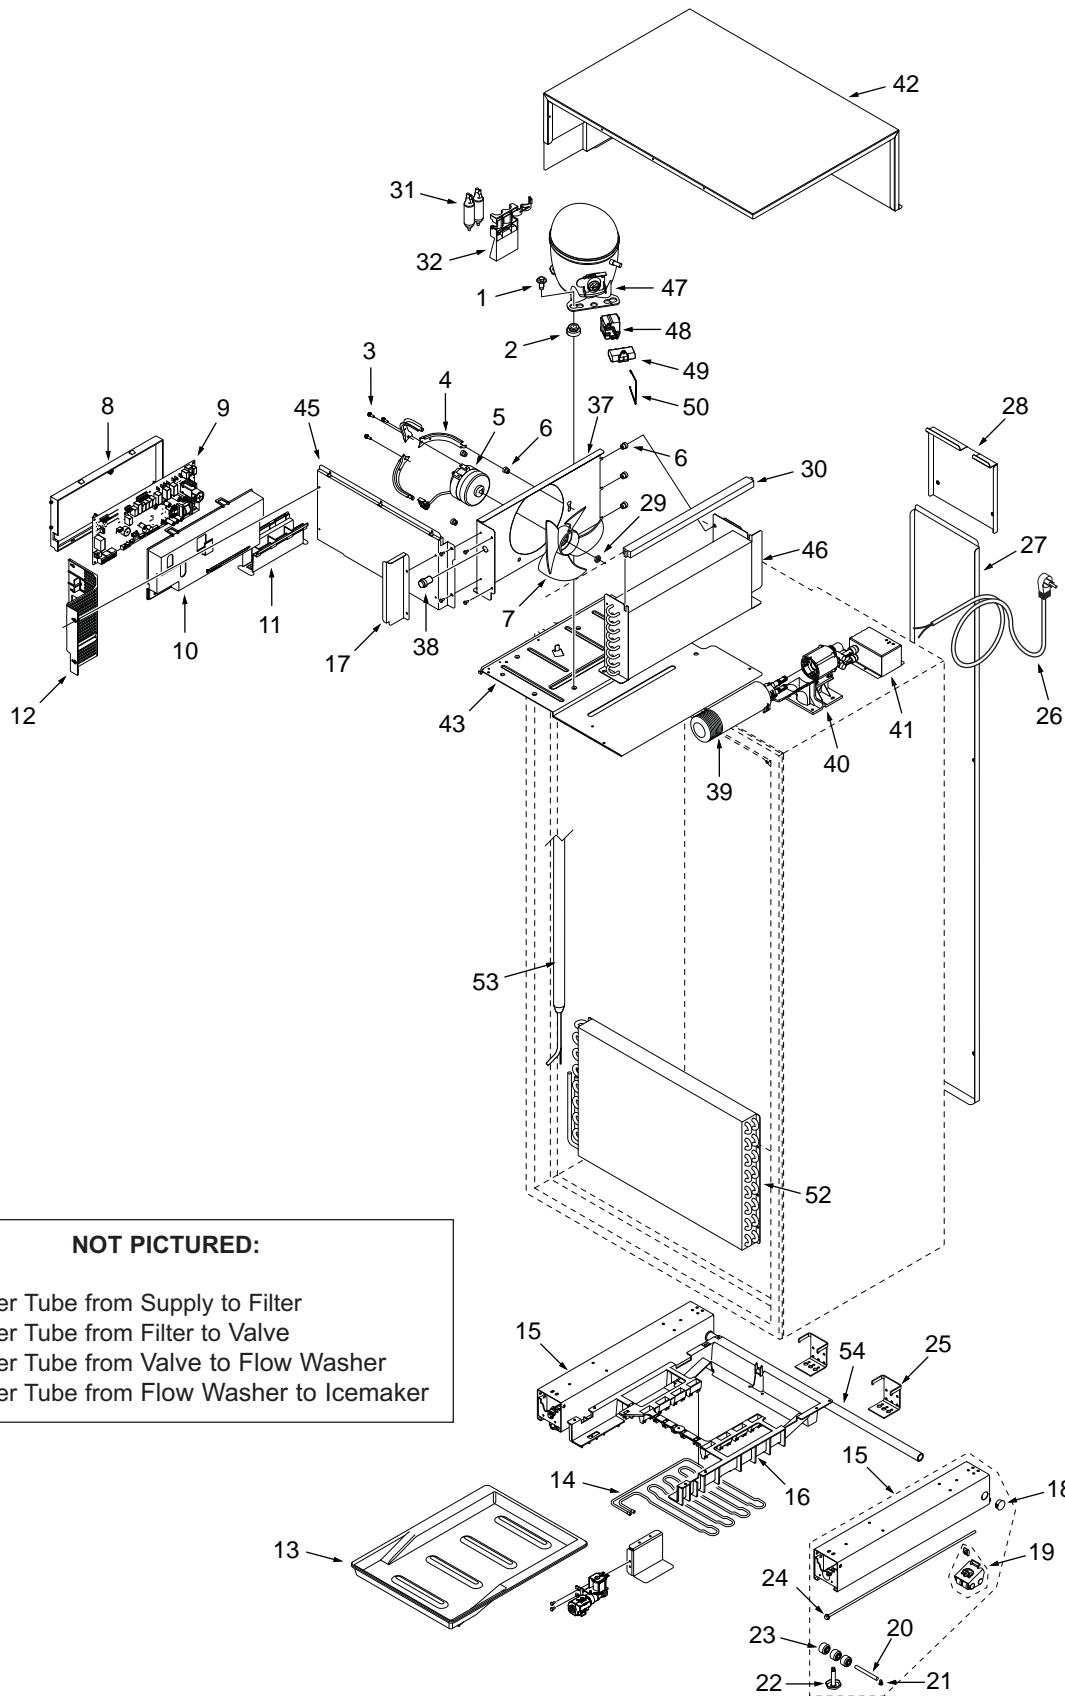

BI-36F SYSTEMS PARTS LIST

Ref #	Part #	Description	Ref #	Part #	Description
1	7002076	Screw, Comp Mounting	30	7011251	Foam, Condenser Svce
2	3150010	Mount, Rubber #70456-1	31	7006964	Drier, High Side Svce
3	6201580	Screw,#8-36 X 1/2 Nylon Patch	32	7006965	Bracket, Drier Svce
4	7011248	Bracket, Cond Fan Motor Svce	33	NA	
5	7011250	Motor, Condenser Svce	34	NA	
6	3220360	Grommet, Mtg Brkt	35	NA	
7	7006971	Fan Blade, Condenser Svce	36	NA	
8	7006984	Enclosure, Control Board Svce	37	7007859	Shroud Assy, Cond Svce (Incl. Fan)
9	7006953	Control Assy, Board Svce	38	7007864	Switch, Filter Reset Svce
10	7006976	Cover, Control Housing Svce	39	7005017	Water Filter Assy, Replacement
11	7006955	Support, Control Board Svce		7007863	Filter,Water Svce (Needs Special Auth)
12	7006956	Grille, Control Area Svce		7005018	Plug, Water Filter Bypass (Sales Acc.)
13	7006979	Drain Pan, Svce	40	7007862	Manifold, Water Filter Svce
14	7006990	Heater, Drain Pan Svce	41	7006978	Cover, Power Cord DOM Svce
15	7006982	Base Assy, Cabinet Svce	42	7011255	Shroud Assy, Unit Svce
16	7006980	Support, Drain Pan Svce	43	7010300	Unit Tray, Svce
17	7006969	Divider, Air Svce	44	NA	
18	7003021	Plug, 7/8 Nyl hole Black	45	7011256	Shroud Assy, Compressor Svce
19	7006985	Bracket Assy, Cabinet Roller Svce	46	7007861	Condenser, Fre Svce
20	3550560	Straight Pin, Base Assy - .312" x 2.88"	47	7009446	Compressor Assy, EGX90HLC Svce
21	3450620	Clip, Canoe	48	7011278	Electricals, EGX90 TSD Svce
22	3570050	Leg, Leveling	49	7005578	Capacitor, 12Mf SVCE
23	3421240	Cabinet Roller	50	7011277	Clip, TSD Electricals Svce
24	6111000	Screw, Adjusting 1/4-20 X 20.5	51	NA	
25	7009311	Bracket, Anti-Tip Pkg Svce (2 Brackets)	52	7011239	Evap, Fre Svce
26	7006977	Cord, Power DOM Svce	53	7007841	Evap Assy, Fre Svce (Evap & Heat Ex)
27	7006952	Duct, Shell Back Svce	54	7006981	Bar, Anti-Tip Svce
28	7006951	Duct, Shell Upper Back Svce	55	7007866	Bracket, Water Valve Svce
29	6150410	Nut, 1/4-20	56	7007865	Valve, Water Single Svce

NOT PICTURED:

57	7010631	Tube, Water Svce (Supply to Filter)
58	7010652	Tube, Water Fltr to Valve Svce (Filter to Valve)
59	7010640	Tube, Water Svce (Valve to Flow Washer)
60	7010621	Tube, Water Svce (Flow Washer to I/M)

BI-36F SYSTEMS VIEW

NOT PICTURED:

- 57 Water Tube from Supply to Filter
- 58 Water Tube from Filter to Valve
- 59 Water Tube from Valve to Flow Washer
- 60 Water Tube from Flow Washer to Icemaker