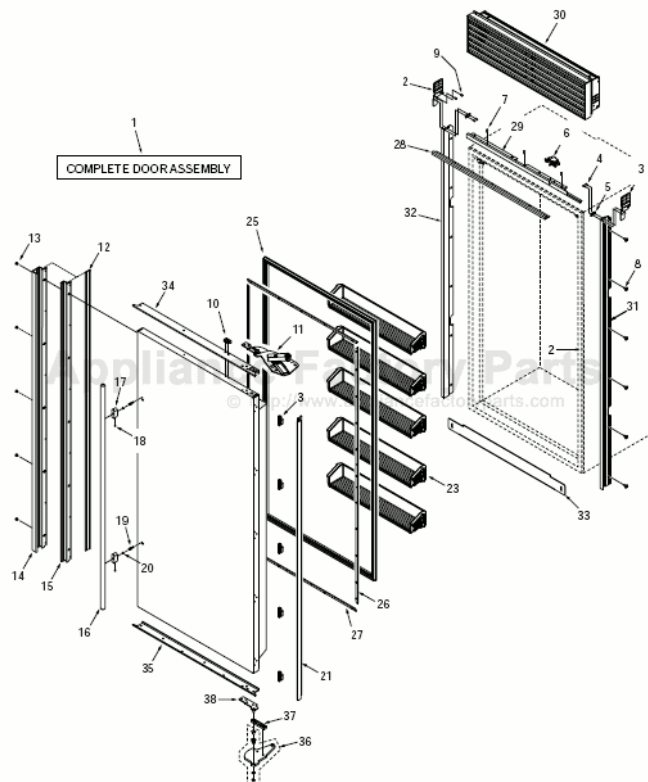

SUBZERO BI-36F Owner's Manual

[Shop genuine replacement parts for SUBZERO BI-36F](#)

BI-36F DOOR, GRILLE, TRIM VIEW