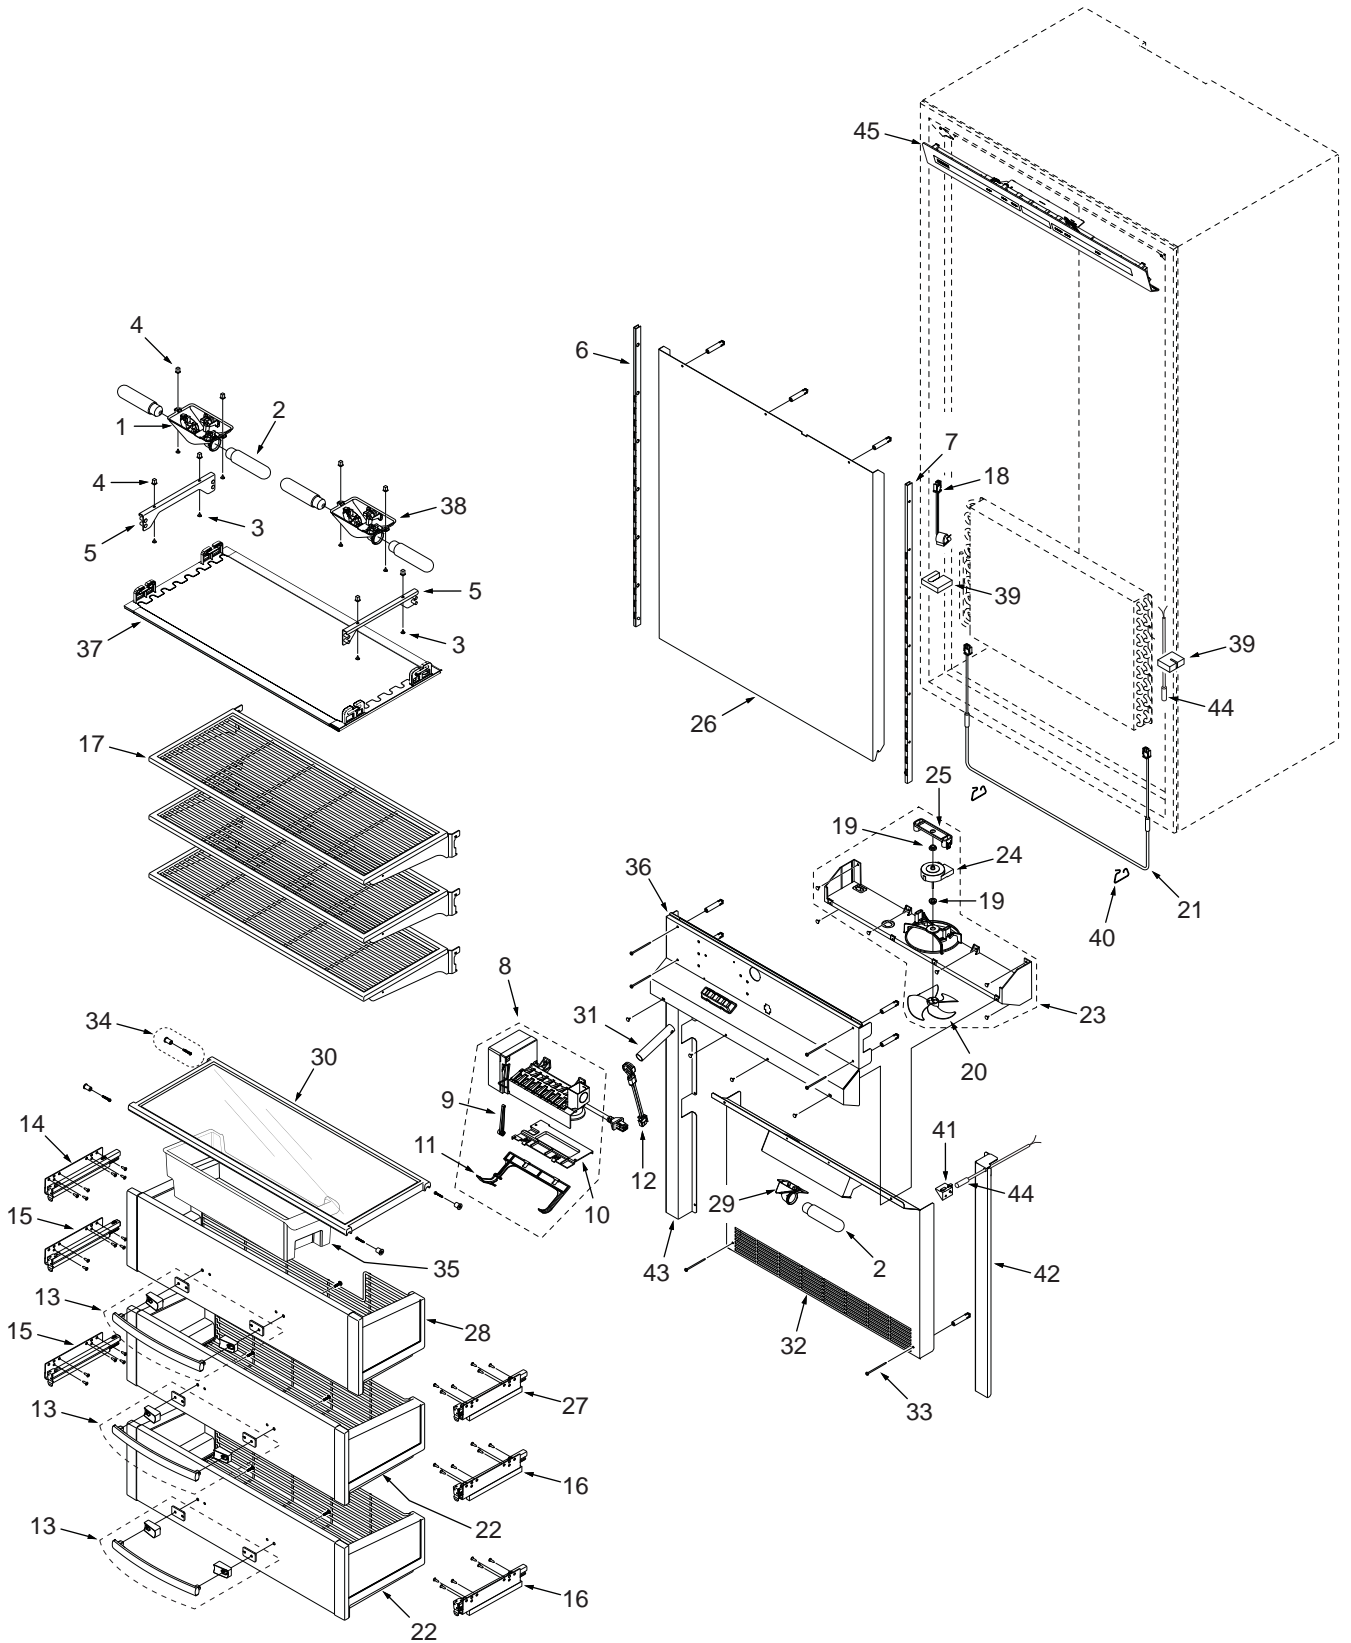

BI-36F FREEZER INTERIOR PARTS LIST

<u>Ref #</u>	<u>Part #</u>	<u>Description</u>	<u>Ref #</u>	<u>Part #</u>	<u>Description</u>
1	7006997	Light Assy, Dual w/T Dom Svce	23	7007839	Fan Assy, Evap Svce
	7007044	Lampholder, Angle Dom Svce	24	NA	See 7007839
2	7006999	Lamp, Blue Glass Svce	25	NA	See 7007839
3	6201890	Screw, #8-15X3/8 6 Lobe Tr Hd	26	7007833	Duct, Air Fre Upper Svce
4	6220220	Screw, Grommet 1/32X3/8 Sq	27	7007852	Slide, Basket RH Svce
5	7007048	Bracket, Light Diffuser Svce	28	7007855	Basket Assy, Ice Bin Svce
6	7007831	Shelf Ladder, Fre LH Svce	29	7007044	Lampholder, Angle Dom Svce
7	7007832	Shelf Ladder, Fre RH Svce	30	7007849	Shelf, Fre Fixed Svce
8	7007844	Icemaker Assy, Short Arm Svce	31	7011244	Tube, Fill Svce
9	7009940	Rod, Connector	32	7007837	Duct, Air Fre Lower Svce
10	7011188	Bracket, Icemaker Svce	33	6201980	Screw, #8-15X 2-3/4 6-Lobe PH
11	7011189	Arm, Icemaker Svce	34	7003167	Standoff, Fixed Shelf Ref
12	7009435	Heater, Fill Tube Svce	35	7011243	Bin, Ice Svce
13	7007065	Handle Assy, Drawer Svce	36	7007835	Duct, Air Middle Svce
14	7007851	Slide, Basket LH Svce	37	7007848	Diffuser Assy, Glass Svce
15	7007853	Slide, Drawer LH Svce	38	7007019	Light Assy, Dual w/o T Dom Svce
16	7007854	Slide, Drawer RH Svce	39	7007842	Block,Evap Foam Svce (incl, LH & RH)
17	7007846	Shelf, Fre Svce	40	7005253	Clip, Defrost Heater
18	7007888	Switch, Defrost Terminator Svce	41	7007030	Bracket, Thermistor Svce
19	7005046	Grommet, Motor Fan	42	7011245	Cover, Fre RH Svce
20	7009560	Fan Blade, Black Svce	43	7011246	Cover, Fre LH Svce
21	7007843	Heater, Defrost Svce	44	4204740	Therm Assy, Svce
22	7007856	Basket Assy, LowerSvce	45	7007857	Panel, CL 36F Svce

BI-36F FREEZER INTERIOR VIEW