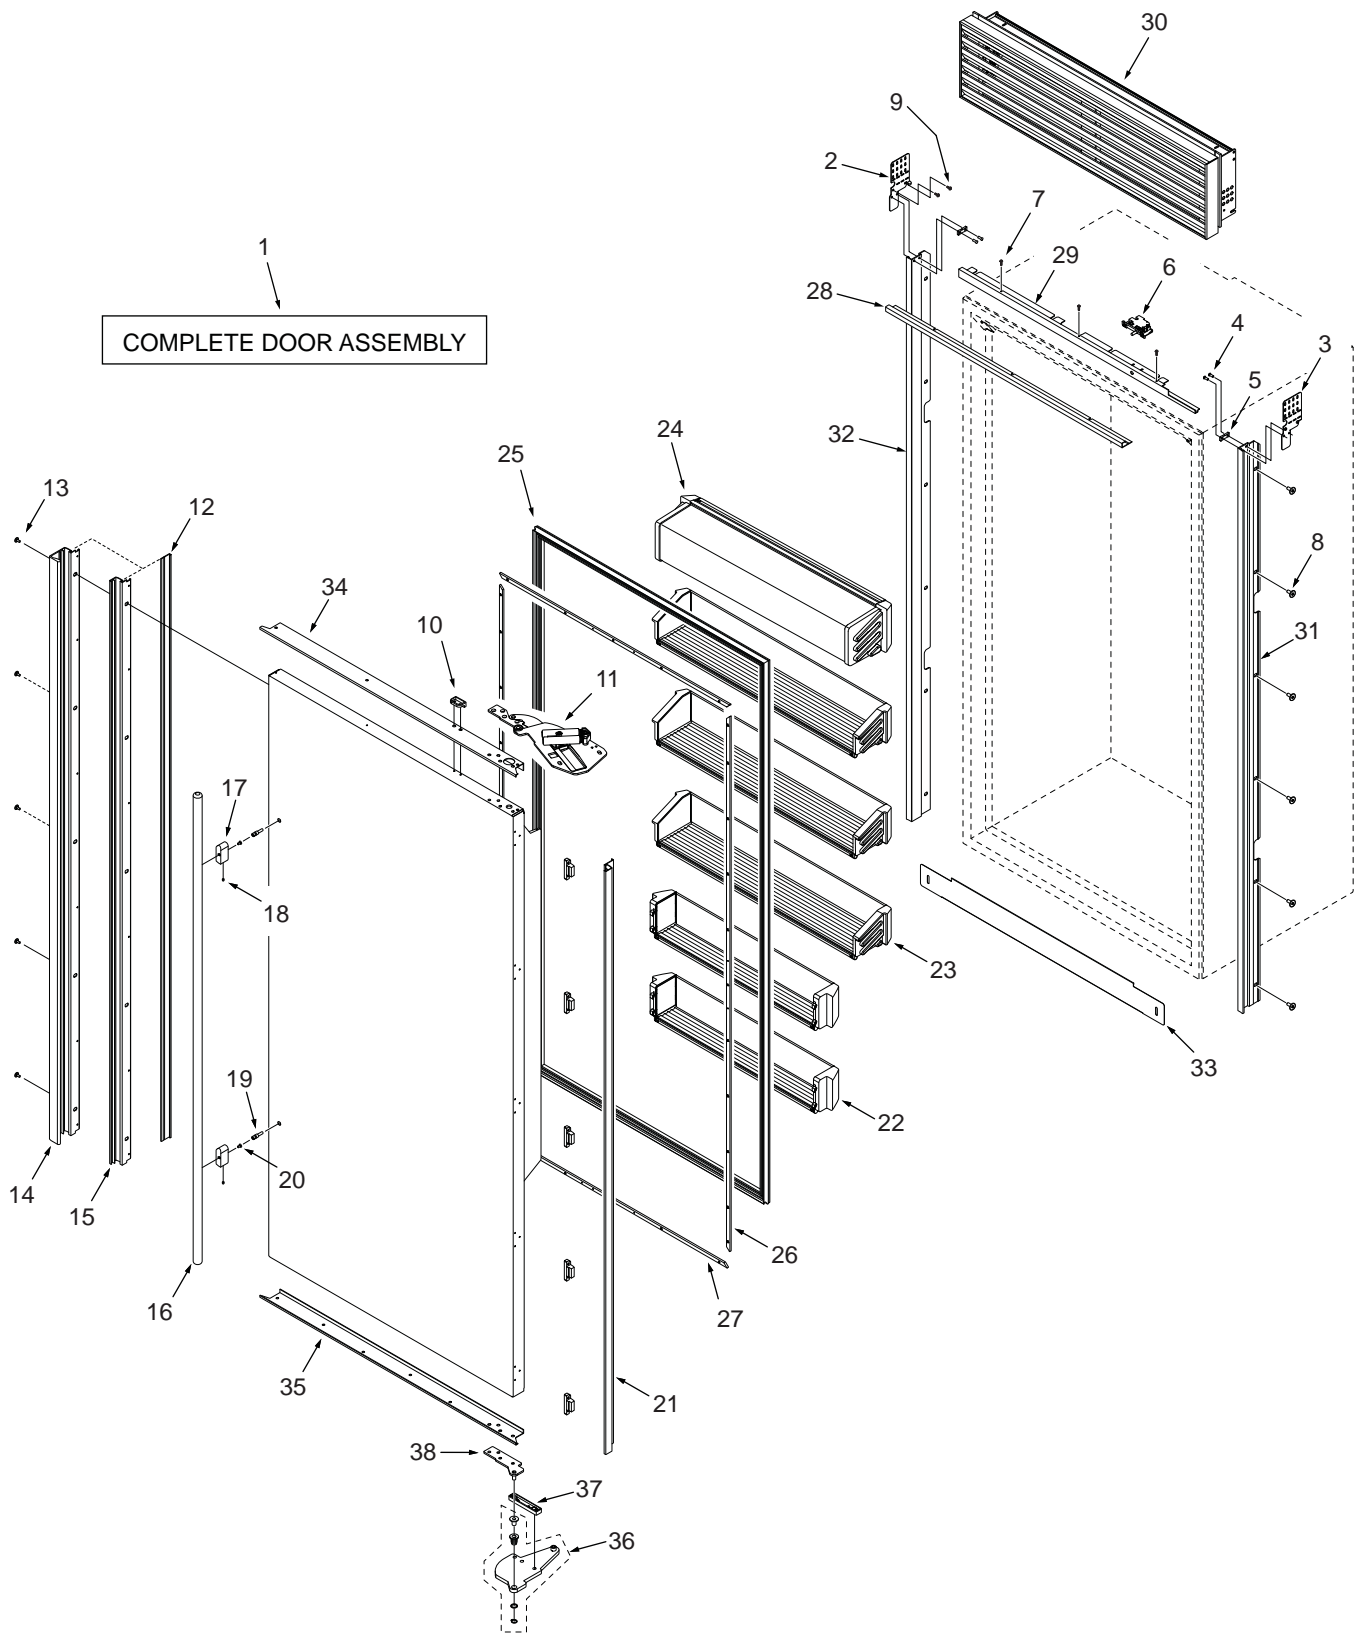

BI-36R DOOR, GRILLE, TRIM PARTS LIST

Ref #	Part #	Description	Ref #	Part #	Description
1	7005394	Door, Ref RH-S 36R Svce	18	6110730	Screw, Set #10-32X1/4 SS, Cone
	7005396	Door, Ref LH-S 36R Svce	19	3511520	Stud, Mounting
	7005398	Door, Ref RH-F/O 36R Svce	20	6111090	Bolt, #10-24X1/2 (Tubular & Pro)
	7005400	Door, Ref LH-F/O 36R Svce		6111020	Screw, #10-24X3/8 FI Hd (Curved)
NOTE:	Door Assemblies do NOT incl. hinges / handles.		21	7010946	Trim, Door Hinge Side Svce
2	7007261	Bracket, Grille LH Svce (Includes Support & Rivets)	22	7007272	Shelf Assy, Door Shallow Svce
3	7007260	Bracket, Grille RH Svce (Includes Support & Rivets)	23	7007271	Shelf Assy, Door Svce
4	7005254	Rivet, Semi-Tubular .180 X .280	24	7007273	Shelf, Dairy Compartment Svce
5	7001150	Bracket, Frame Support	25	7007268	Door, Gasket Svce
6	7007259	Switch Assy, Svce	26	7007269	Retainer, Door Gasket Svce (~ 67")
7	7001277	Screw, Machine #10-24X1/4	27	7007270	Retainer, Door Gasket Svce (~ 33")
8	6201550	Screw, #8-18 X 1/2 Low Profile	28	7007265	Trim, Cabinet Top Svce
9	6201890	Screw, #8-15X3/8 6-Lobe Trhd	29	7007264	Frame, Cabinet Top RH Svce
10	7010943	Depressor, Door Switch Svce(SS Door)		7011015	Frame, Cabinet Top LH Svce
	7011201	Depressor, Door Switch Svce(F/O Door)	30	7007128	Grille, Framed 36 Svce
11	7009782	Hinge Assy, Top LH High Svce		7007132	Grille, Stainless 36 Svce
	7009783	Hinge Assy, Top RH High Svce		7007136	Grille, Overlay 36 Svce
12	7010187	Door, Screw Cover 70 Svce	31	7007262	Mainframe Assy, Right Side Svce
13	6201550	Screw, #8-18 X 1/2 Low Profile	32	7007263	Mainframe Assy, Left Side Svce
14	7010195	Handle, Framed Door 70 Svde	33	7007266	Kickplate, Stainless 36 Svce
15	7010205	Trim, Door Handle 70 Svce (Overlay)		7007709	Kickplate, Solid Black 36 Svce
16	7010952	Handle Assy, Tubular 63.875 Svce	34	7010947	Trim, Door Top RH Svce
	7010954	Handle Assy, PRO 42.125 Svce		7010949	Trim, Door Top LH Svce
	7010956	Handle Assy, Curved 57.625 Svce	35	7010948	Trim, Door Bot RH Svce
17	NA	For Tubular, See 7010952		7010950	Trim, Door Bot LH Svce
	NA	For PRO, See 7010954	36	7009851	Hinge, Cabinet Bot LH Svce
	NA	For Curved, See 7010956		7009852	Hinge, Cabinet Bot RH Svce
			37	7000405	Standoff, .312 Plate
			38	7010940	Hinge, Door Bottom RH Svce
				7010941	Hinge, Door Bottom LH Svce

BI-36R DOOR, GRILLE, TRIM VIEW