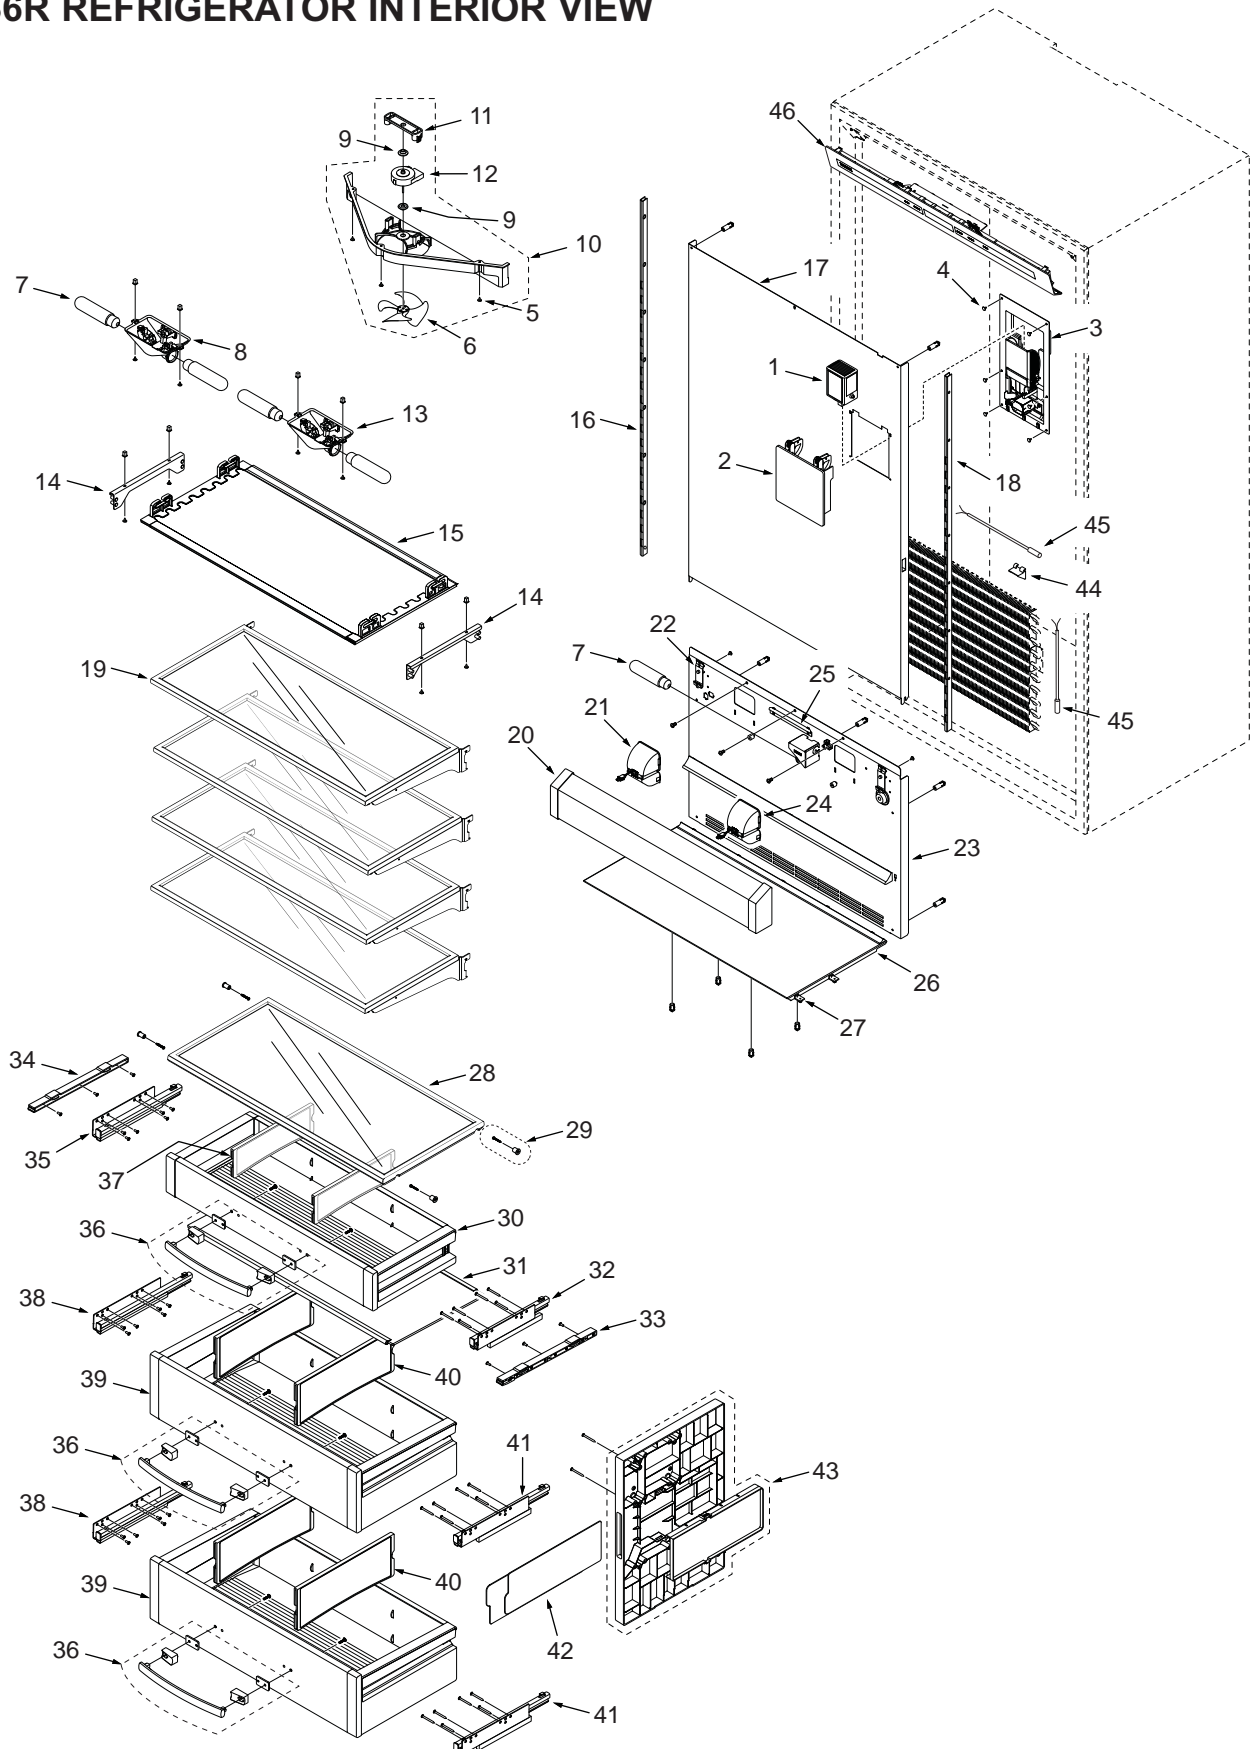

BI-36R REFRIGERATOR INTERIOR PARTS LIST

<u>Ref #</u>	<u>Part #</u>	<u>Description</u>	<u>Ref #</u>	<u>Part #</u>	<u>Description</u>
1	7007023	Cartridge, Air Purifier Svce	24	7007036	Duct, Fan Right Svce
2	7007021	Door Assy, Air Purifier Svce	25	7007033	Retainer, Wire Raceway Svce
3	7007022	Pocket Assy, Air Purifier Svce	26	7007046	Duct Assy, Crisper Svce
4	6201890	Screw, #8-15X3/8 6 Lobe TR HD	27	7004161	Clip, Crisper Duct
5	6201890	Screw, #8-15X3/8 6 Lobe Tr Hd	28	7007050	Shelf, Crisper Svce
6	7011058	Fan Blade, White Svce	29	7003167	Standoff, Fixed Shelf Ref
7	7006999	Lamp, Blue Glass Svce	30	7007066	Deli Assy, Svce
8	7006997	Light Assy, Dual w/T Dom Svce	31	7007063	Glass, Crisper Cover Svce
	7007044	Lampholder, Angle Dom Svce		7007069	Seal, Crisper Front Svce
9	7005046	Grommet, Motor Fan		7007070	Seal, Crisper Rear Svce
10	7006995	Fan Assy, Eavp Svce	32	7007056	Slide, Drawer RH Svce
11	NA	See 7006995	33	7006975	Support, Crisper Cover RH Svce
12	NA	See 7006995	34	7007053	Support, Crisper Cover LH Svce
13	7007019	Light Assy, Dual w/o T Dom Svce	35	7007057	Slide, Drawer LH Svce
	7007044	Lampholder, Angle Dom Svce	36	7007065	Handle Assy, Drawer Svce
14	7007048	Bracket, Light Diffuser Svce	37	7011081	Divider, Deli Svce
15	7007049	Diffuser, Glass Svce	38	7007055	Slide, Drawer LH Svce
16	7007029	Shelf Ladder, LH Svce	39	7007064	Crisper Assy, Svce
17	7007031	Duct Assy, Upper Svce	40	7011080	Divider, Crisper Svce
18	7007028	Shelf Ladder, RH Svce	41	7007054	Slide, Drawer LH Svce
19	7007052	Shelf, Glass Cantilever Svce	42	7007060	Card, Consumer Use & Care Svce
20	7007026	Crisper Assy, Light Cover Svce	43	7007061	Crisper Assy, Spacer LH Svce
21	7007034	Duct, Fan Left Svce		7007062	Crisper Assy, Spacer RH Svce
22	7007040	Support, Crisper Cover Svce	44	7007030	Bracket, Thermistor Svce
23	7007038	Duct Assy, Lower RH Svce	45	4204740	Therm Assy, Svce
	7011502	Duct Assy, Lower LH Svce	46	7007274	Panel, CL 36R Svce

BI-36R REFRIGERATOR INTERIOR VIEW