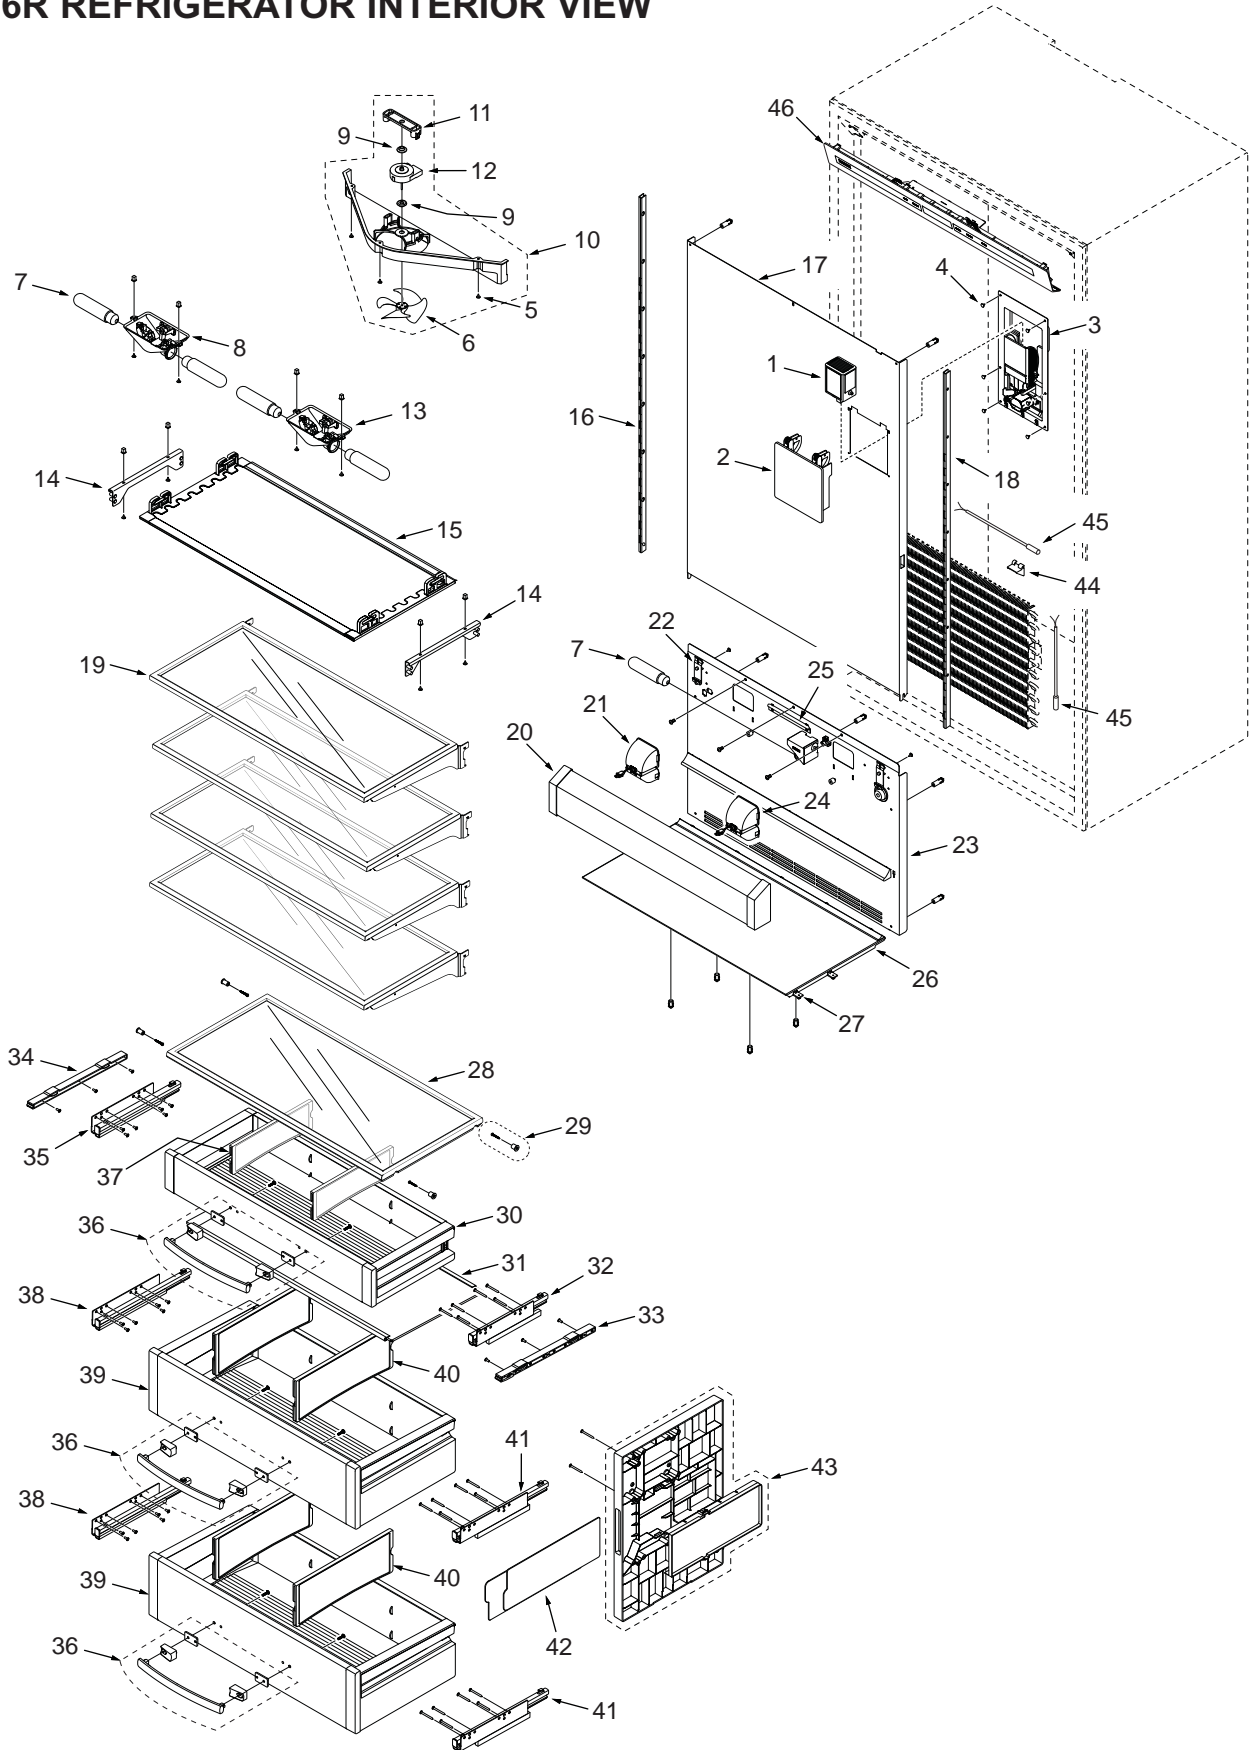

BI-36R REFRIGERATOR INTERIOR PARTS LIST

<u>Ref #</u>	<u>Part #</u>	<u>Description</u>	<u>Ref #</u>	<u>Part #</u>	<u>Description</u>
1	7007023	Cartridge, Air Purifier Svce	24	7007036	Duct, Fan Right Svce
2	7007021	Door Assy, Air Purifier Svce	25	7007033	Retainer, Wire Raceway Svce
3	7007022	Pocket Assy, Air Purifier Svce	26	7007046	Duct Assy, Crisper Svce
4	6201890	Screw, #8-15X3/8 6 Lobe TR HD	27	7004161	Clip, Crisper Duct
5	6201890	Screw, #8-15X3/8 6 Lobe Tr Hd	28	7007050	Shelf, Crisper Svce
6	7011058	Fan Blade, White Svce	29	7003167	Standoff, Fixed Shelf Ref
7	7006999	Lamp, Blue Glass Svce	30	7007066	Deli Assy, Svce
8	7006997	Light Assy, Dual w/T Dom Svce	31	7007063	Glass, Crisper Cover Svce
	7007044	Lampholder, Angle Dom Svce		7007069	Seal, Crisper Front Svce
9	7005046	Grommet, Motor Fan		7007070	Seal, Crisper Rear Svce
10	7006995	Fan Assy, Eavp Svce	32	7007056	Slide, Drawer RH Svce
11	NA	See 7006995	33	7006975	Support, Crisper Cover RH Svce
12	NA	See 7006995	34	7007053	Support, Crisper Cover LH Svce
13	7007019	Light Assy, Dual w/o T Dom Svce	35	7007057	Slide, Drawer LH Svce
	7007044	Lampholder, Angle Dom Svce	36	7007065	Handle Assy, Drawer Svce
14	7007048	Bracket, Light Diffuser Svce	37	7011081	Divider, Deli Svce
15	7007049	Diffuser, Glass Svce	38	7007055	Slide, Drawer LH Svce
16	7007029	Shelf Ladder, LH Svce	39	7007064	Crisper Assy, Svce
17	7007031	Duct Assy, Upper Svce	40	7011080	Divider, Crisper Svce
18	7007028	Shelf Ladder, RH Svce	41	7007054	Slide, Drawer LH Svce
19	7007052	Shelf, Glass Cantilever Svce	42	7007060	Card, Consumer Use & Care Svce
20	7007026	Crisper Assy, Light Cover Svce	43	7007061	Crisper Assy, Spacer LH Svce
21	7007034	Duct, Fan Left Svce		7007062	Crisper Assy, Spacer RH Svce
22	7007040	Support, Crisper Cover Svce	44	7007030	Bracket, Thermistor Svce
23	7007038	Duct Assy, Lower RH Svce	45	4204740	Therm Assy, Svce
	7011502	Duct Assy, Lower LH Svce	46	7007274	Panel, CL 36R Svce

BI-36R REFRIGERATOR INTERIOR VIEW