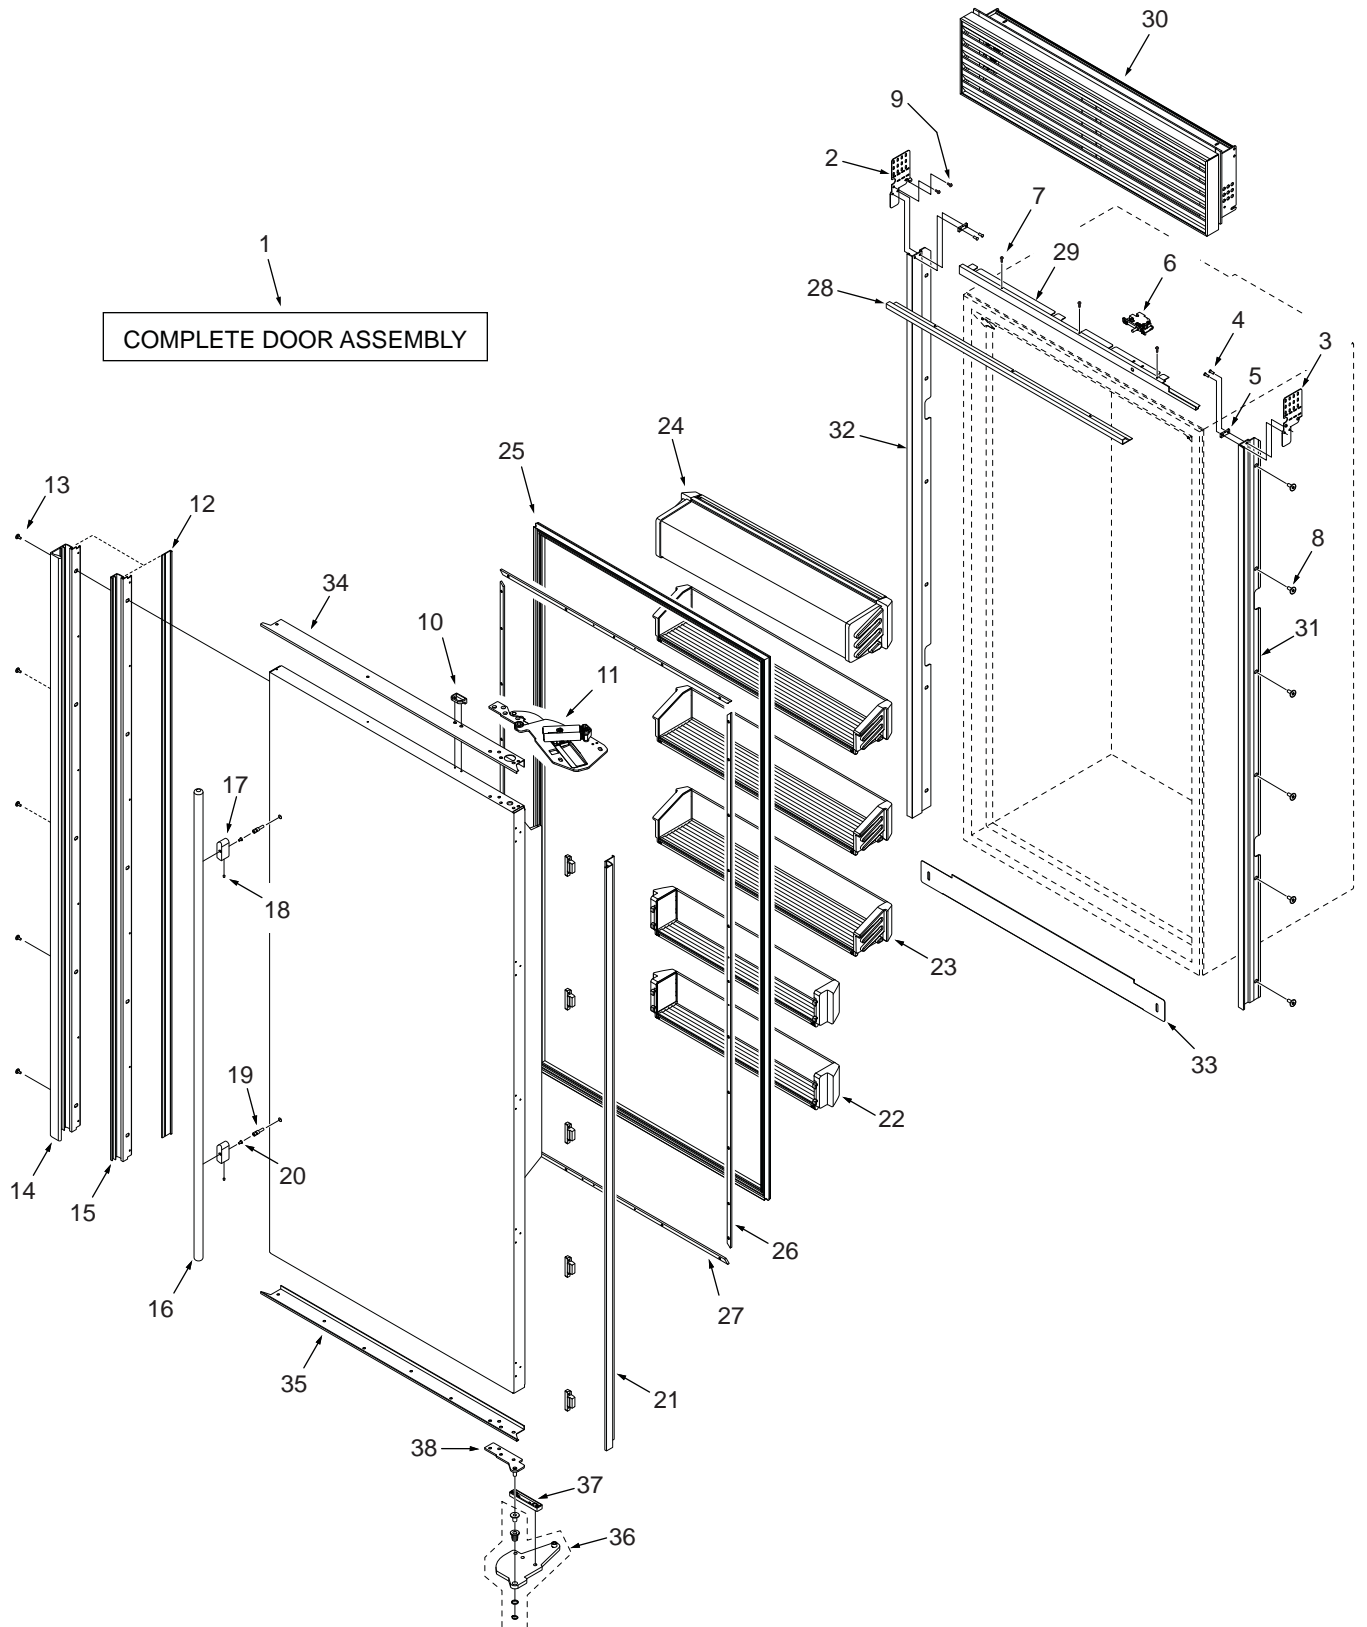

BI-36R DOOR, GRILLE, TRIM PARTS LIST

Ref #	Part #	Description	Ref #	Part #	Description
1	7005394	Door, Ref RH-S 36R Svce	18	6110730	Screw, Set #10-32X1/4 SS, Cone
	7005396	Door, Ref LH-S 36R Svce	19	3511520	Stud, Mounting
	7005398	Door, Ref RH-F/O 36R Svce	20	6111090	Bolt, #10-24X1/2 (Tubular & Pro)
	7005400	Door, Ref LH-F/O 36R Svce		6111020	Screw, #10-24X3/8 FI Hd (Curved)
NOTE:	Door Assemblies do NOT incl. hinges / handles.		21	7010946	Trim, Door Hinge Side Svce
2	7007261	Bracket, Grille LH Svce (Includes Support & Rivets)	22	7007272	Shelf Assy, Door Shallow Svce
3	7007260	Bracket, Grille RH Svce (Includes Support & Rivets)	23	7007271	Shelf Assy, Door Svce
4	7005254	Rivet, Semi-Tubular .180 X .280	24	7007273	Shelf, Dairy Compartment Svce
5	7001150	Bracket, Frame Support	25	7007268	Door, Gasket Svce
6	7007259	Switch Assy, Svce	26	7007269	Retainer, Door Gasket Svce (~ 67")
7	7001277	Screw, Machine #10-24X1/4	27	7007270	Retainer, Door Gasket Svce (~ 33")
8	6201550	Screw, #8-18 X 1/2 Low Profile	28	7007265	Trim, Cabinet Top Svce
9	6201890	Screw, #8-15X3/8 6-Lobe Trhd	29	7007264	Frame, Cabinet Top RH Svce
10	7010943	Depressor, Door Switch Svce(SS Door)		7011015	Frame, Cabinet Top LH Svce
	7011201	Depressor, Door Switch Svce(F/O Door)	30	7007128	Grille, Framed 36 Svce
11	7009782	Hinge Assy, Top LH High Svce		7007132	Grille, Stainless 36 Svce
	7009783	Hinge Assy, Top RH High Svce		7007136	Grille, Overlay 36 Svce
12	7010187	Door, Screw Cover 70 Svce	31	7007262	Mainframe Assy, Right Side Svce
13	6201550	Screw, #8-18 X 1/2 Low Profile	32	7007263	Mainframe Assy, Left Side Svce
14	7010195	Handle, Framed Door 70 Svce	33	7007266	Kickplate, Stainless 36 Svce
15	7010205	Trim, Door Handle 70 Svce (Overlay)		7007709	Kickplate, Solid Black 36 Svce
16	7010952	Handle Assy, Tubular 63.875 Svce	34	7010947	Trim, Door Top RH Svce
	7010954	Handle Assy, PRO 42.125 Svce		7010949	Trim, Door Top LH Svce
	7010956	Handle Assy, Curved 57.625 Svce	35	7010948	Trim, Door Bot RH Svce
17	NA	For Tubular, See 7010952		7010950	Trim, Door Bot LH Svce
	NA	For PRO, See 7010954	36	7009851	Hinge, Cabinet Bot LH Svce
	NA	For Curved, See 7010956		7009852	Hinge, Cabinet Bot RH Svce
			37	7000405	Standoff, .312 Plate
			38	7010940	Hinge, Door Bottom RH Svce
				7010941	Hinge, Door Bottom LH Svce

BI-36R DOOR, GRILLE, TRIM VIEW