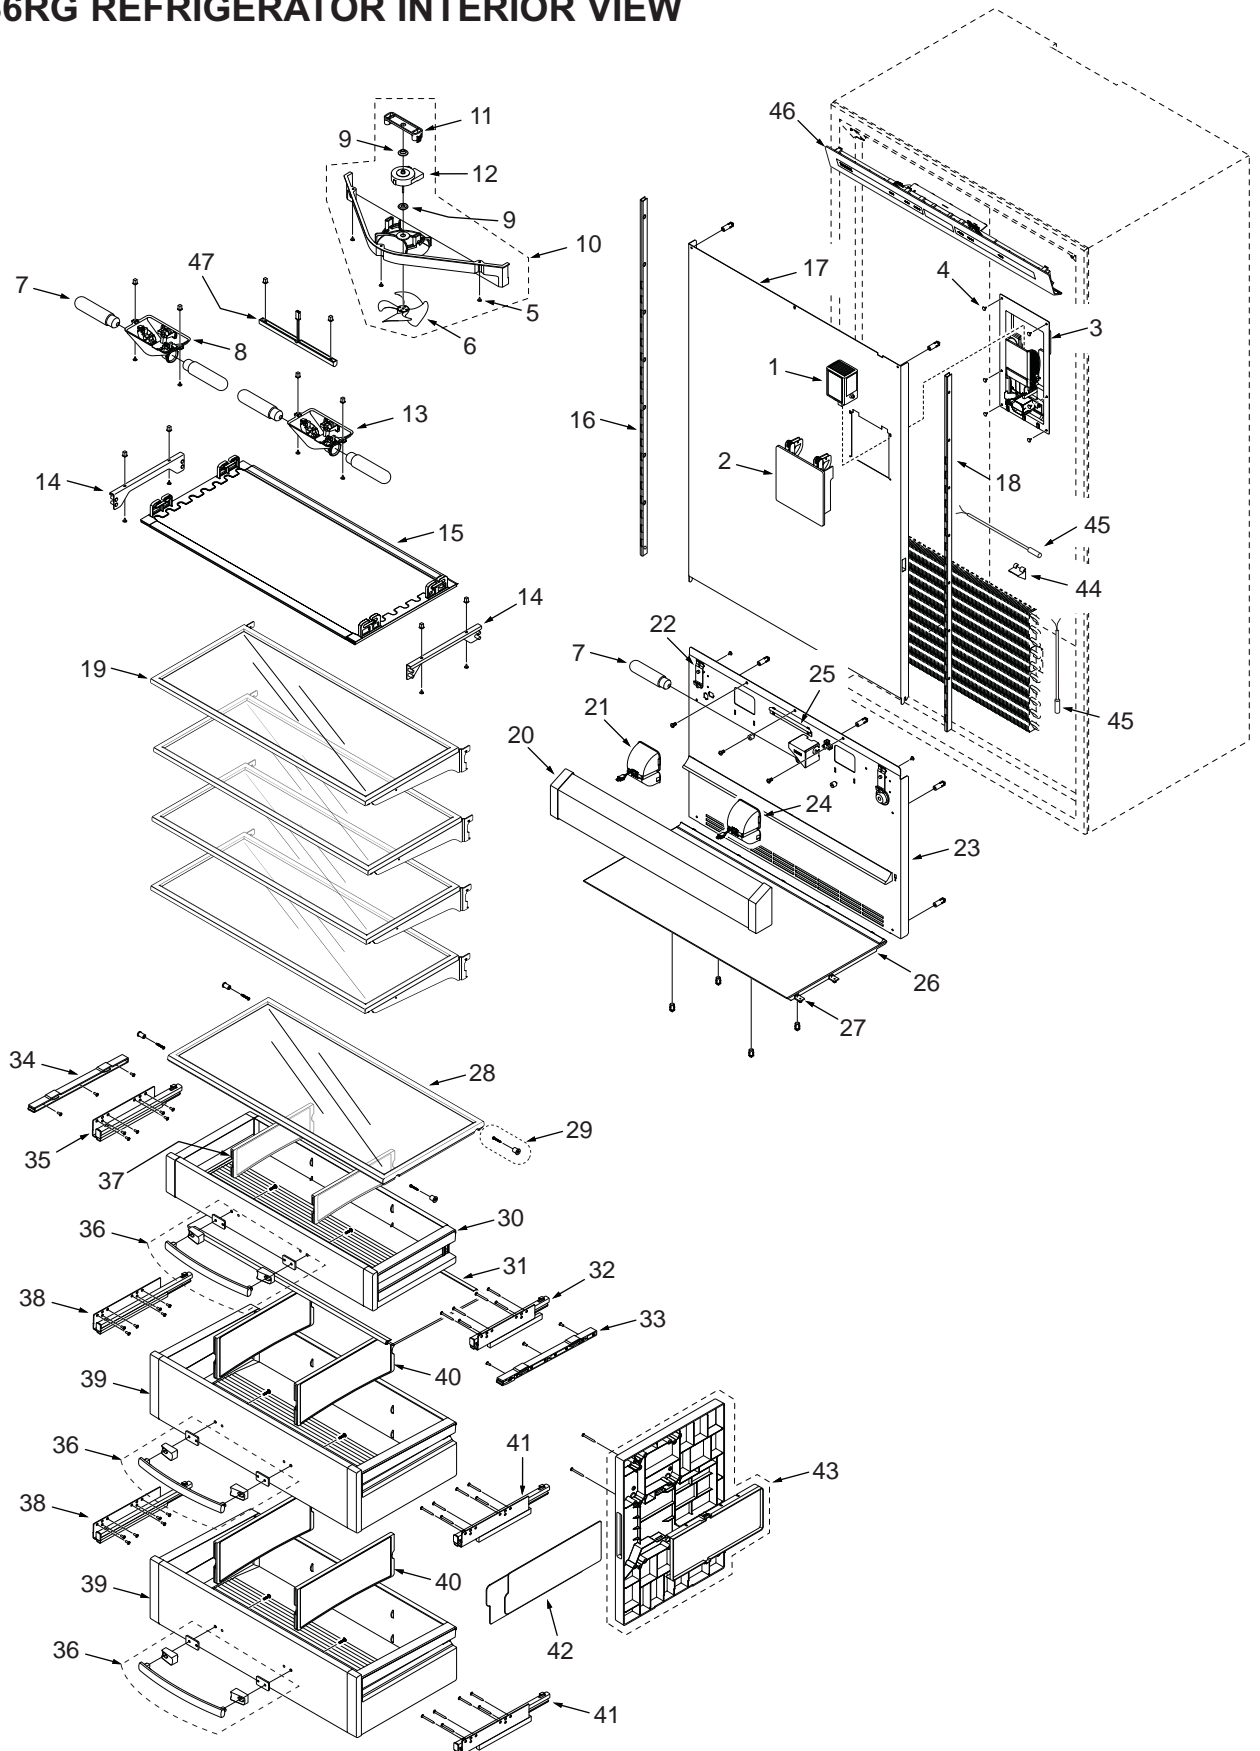

BI-36RG REFRIGERATOR INTERIOR PARTS LIST

<u>Ref #</u>	<u>Part #</u>	<u>Description</u>	<u>Ref #</u>	<u>Part #</u>	<u>Description</u>
1	7007023	Cartridge, Air Purifier Svce	24	7007036	Duct, Fan Right Svce
2	7007021	Door Assy, Air Purifier Svce	25	7007033	Retainer, Wire Raceway Svce
3	7007022	Pocket Assy, Air Purifier Svce	26	7007046	Duct Assy, Crisper Svce
4	6201890	Screw, #8-15X3/8 6 Lobe TR HD	27	7004161	Clip, Crisper Duct
5	6201890	Screw, #8-15X3/8 6 Lobe Tr Hd	28	7007050	Shelf, Crisper Svce
6	7011058	Fan Blade, White Svce	29	7003167	Standoff, Fixed Shelf Ref
7	7006999	Lamp, Blue Glass Svce	30	7007066	Deli Assy, Svce
8	7006997	Light Assy, Dual w/T Dom Svce	31	7007063	Glass, Crisper Cover Svce
	7007044	Lampholder, Angle Dom Svce		7007069	Seal, Crisper Front Svce
9	7005046	Grommet, Motor Fan		7007070	Seal, Crisper Rear Svce
10	7006995	Fan Assy, Eavp Svce	32	7007056	Slide, Drawer RH Svce
11	NA	See 7006995	33	7006975	Support, Crisper Cover RH Svce
12	NA	See 7006995	34	7007053	Support, Crisper Cover LH Svce
13	7007019	Light Assy, Dual w/o T Dom Svce	35	7007057	Slide, Drawer LH Svce
	7007044	Lampholder, Angle Dom Svce	36	7007065	Handle Assy, Drawer Svce
14	7007048	Bracket, Light Diffuser Svce	37	7011081	Divider, Deli Svce
15	7007049	Diffuser, Glass Svce	38	7007055	Slide, Drawer LH Svce
16	7007029	Shelf Ladder, LH Svce	39	7007064	Crisper Assy, Svce
17	7007031	Duct Assy, Upper Svce	40	7011080	Divider, Crisper Svce
18	7007028	Shelf Ladder, RH Svce	41	7007054	Slide, Drawer LH Svce
19	7010354	Shelf, Glass Cantilever Svce	42	7007060	Card, Consumer Use & Care Svce
20	7007026	Crisper Assy, Light Cover Svce	43	7007061	Crisper Assy, Spacer LH Svce
21	7007034	Duct, Fan Left Svce		7007062	Crisper Assy, Spacer RH Svce
22	7007040	Support, Crisper Cover Svce	44	7007030	Bracket, Thermistor Svce
23	7007038	Duct Assy, Lower RH Svce	45	4204740	Therm Assy, Svce
	7011502	Duct Assy, Lower LH Svce	46	7009863	Panel, CL 36R Svce
			47	7010352	Light Assy, Accent Svce

BI-36RG REFRIGERATOR INTERIOR VIEW