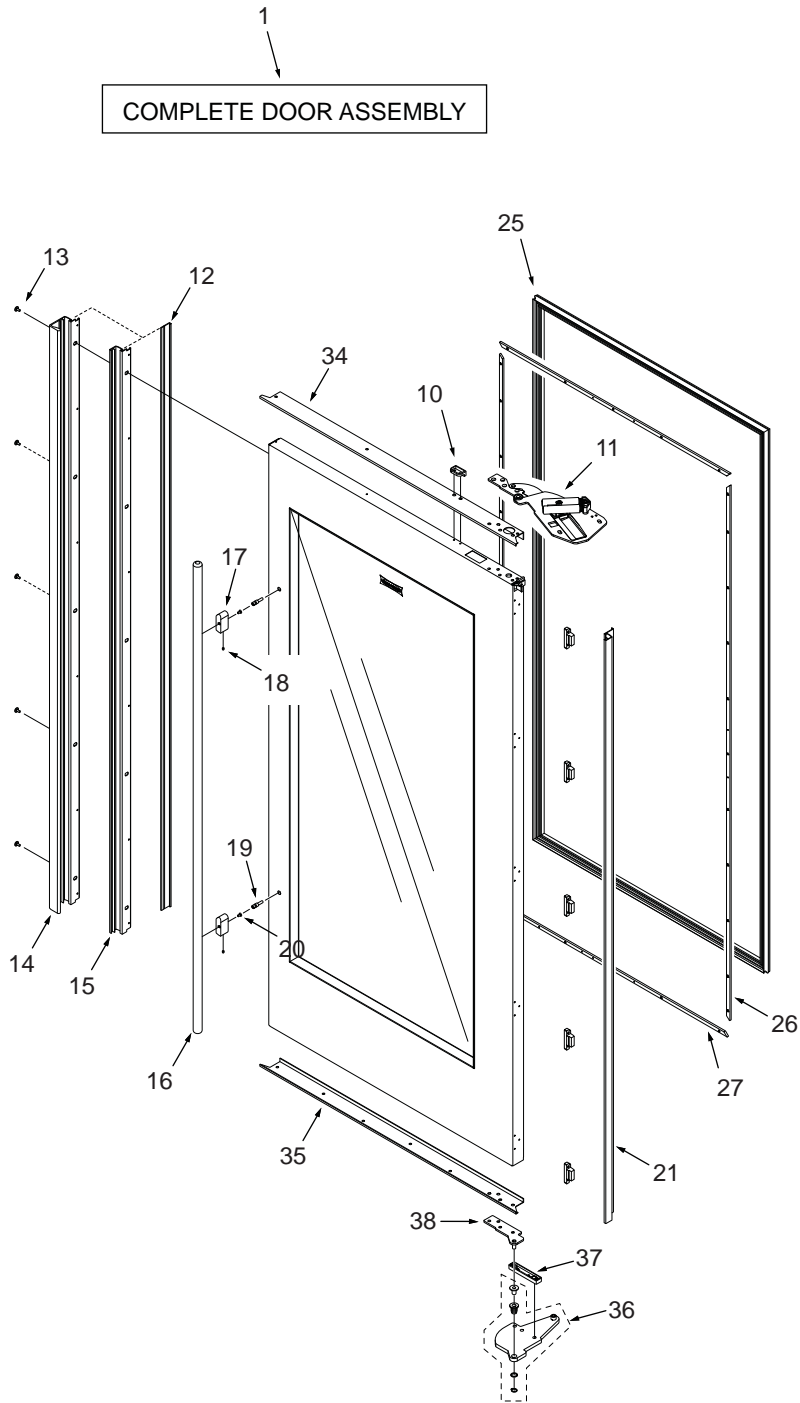

BI-36RG DOOR, GRILLE, TRIM PARTS LIST

Ref #	Part #	Description	Ref #	Part #	Description
1	7009700	Door, Ref Glass LH-F/O 36RG Svce	18	6110730	Screw, Set #10-32X1/4 SS, Cone
	7009710	Door, Ref Glass RH-F/O 36RG Svce	19	3511520	Stud, Mounting
	7009722	Door, Ref Glass RH-S 36RG Svce	20	6111090	Bolt, #10-24X1/2 (Tubular & Pro)
	7009724	Door, Ref Glass LH-S 36RG Svce		6111020	Screw, #10-24X3/8 FI Hd (Curved)
	7009762	Door, Ref Glass LH-F/O 36RA Svce	21	7010946	Trim, Door Hinge Side Svce
	7009746	Door, Ref Glass RH-F/O 36RA Svce	22	NA	
	7009758	Door, Ref Glass RH-S 36RA Svce	23	NA	
	7009760	Door, Ref Glass LH-S 36RA Svce	24	NA	
NOTE: Door Assemblies do NOT incl. hinges / handles.			25	7007268	Door, Gasket Svce
2	7007261	Bracket, Grille LH Svce (Includes Support & Rivets)	26	7007269	Retainer, Door Gasket Svce (~ 67")
3	7007260	Bracket, Grille RH Svce (Includes Support & Rivets)	27	7007270	Retainer, Door Gasket Svce (~ 33")
4	7005254	Rivet, Semi-Tubular .180 X .280	28	7007265	Trim, Cabinet Top Svce
5	7001150	Bracket, Frame Support	29	7007264	Frame, Cabinet Top RH Svce
6	7007259	Switch Assy, Svce		7011015	Frame, Cabinet Top LH Svce
7	7001277	Screw, Machine #10-24X1/4	30	7007128	Grille, Framed 36 Svce
8	6201550	Screw, #8-18 X 1/2 Low Profile		7007132	Grille, Stainless 36 Svce
9	6201890	Screw, #8-15X3/8 6-Lobe Trhd		7007136	Grille, Overlay 36 Svce
10	7010943	Depressor,Door Switch Svce(SS Door)	31	7007262	Mainframe Assy, Right Side Svce
	7011201	Depressor,Door Switch Svce(F/O Door)	32	7007263	Mainframe Assy, Left Side Svce
11	7009782	Hinge Assy, Top LH High Svce	33	7007266	Kickplate, Stainless 36 Svce
	7009783	Hinge Assy, Top RH High Svce		7007709	Kickplate, Solid Black 36 Svce
12	7010187	Door, Screw Cover 70 Svce	34	7010947	Trim, Door Top RH Svce
13	6201550	Screw, #8-18 X 1/2 Low Profile		7010949	Trim, Door Top LH Svce
14	7010195	Handle, Framed Door 70 Svde	35	7010948	Trim, Door Bot RH Svce
15	7010205	Trim, Door Handle 70 Svce (Overlay)		7010950	Trim, Door Bot LH Svce
16	7010952	Handle Assy, Tubular 63.875 Svce	36	7009851	Hinge,Cabinet Bot LH Svce
	7010954	Handle Assy, PRO 42.125 Svce		7009852	Hinge,Cabinet Bot RH Svce
	7010956	Handle Assy, Curved 57.625 Svce	37	7000405	Standoff, .312 Plate
17	NA	For Tubular, See 7010952	38	7010940	Hinge, Door Bottom RH Svce
	NA	For PRO, See 7010954		7010941	Hinge, Door Bottom LH Svce
	NA	For Curved, See 7010956	NOT PICTURED:		
			39	7011110	W/H, RH Glass Door Svce (From door to Control)
			40	7011111	W/H, LH Glass Door Svce (From door to Control)

BI-36RG DOOR, GRILLE, TRIM VIEW

NOT PICTURED:

39 Wire Harness, Right-Hand Glass Door to Control
40 Wire Harness, Left-Hand Glass Door to Control