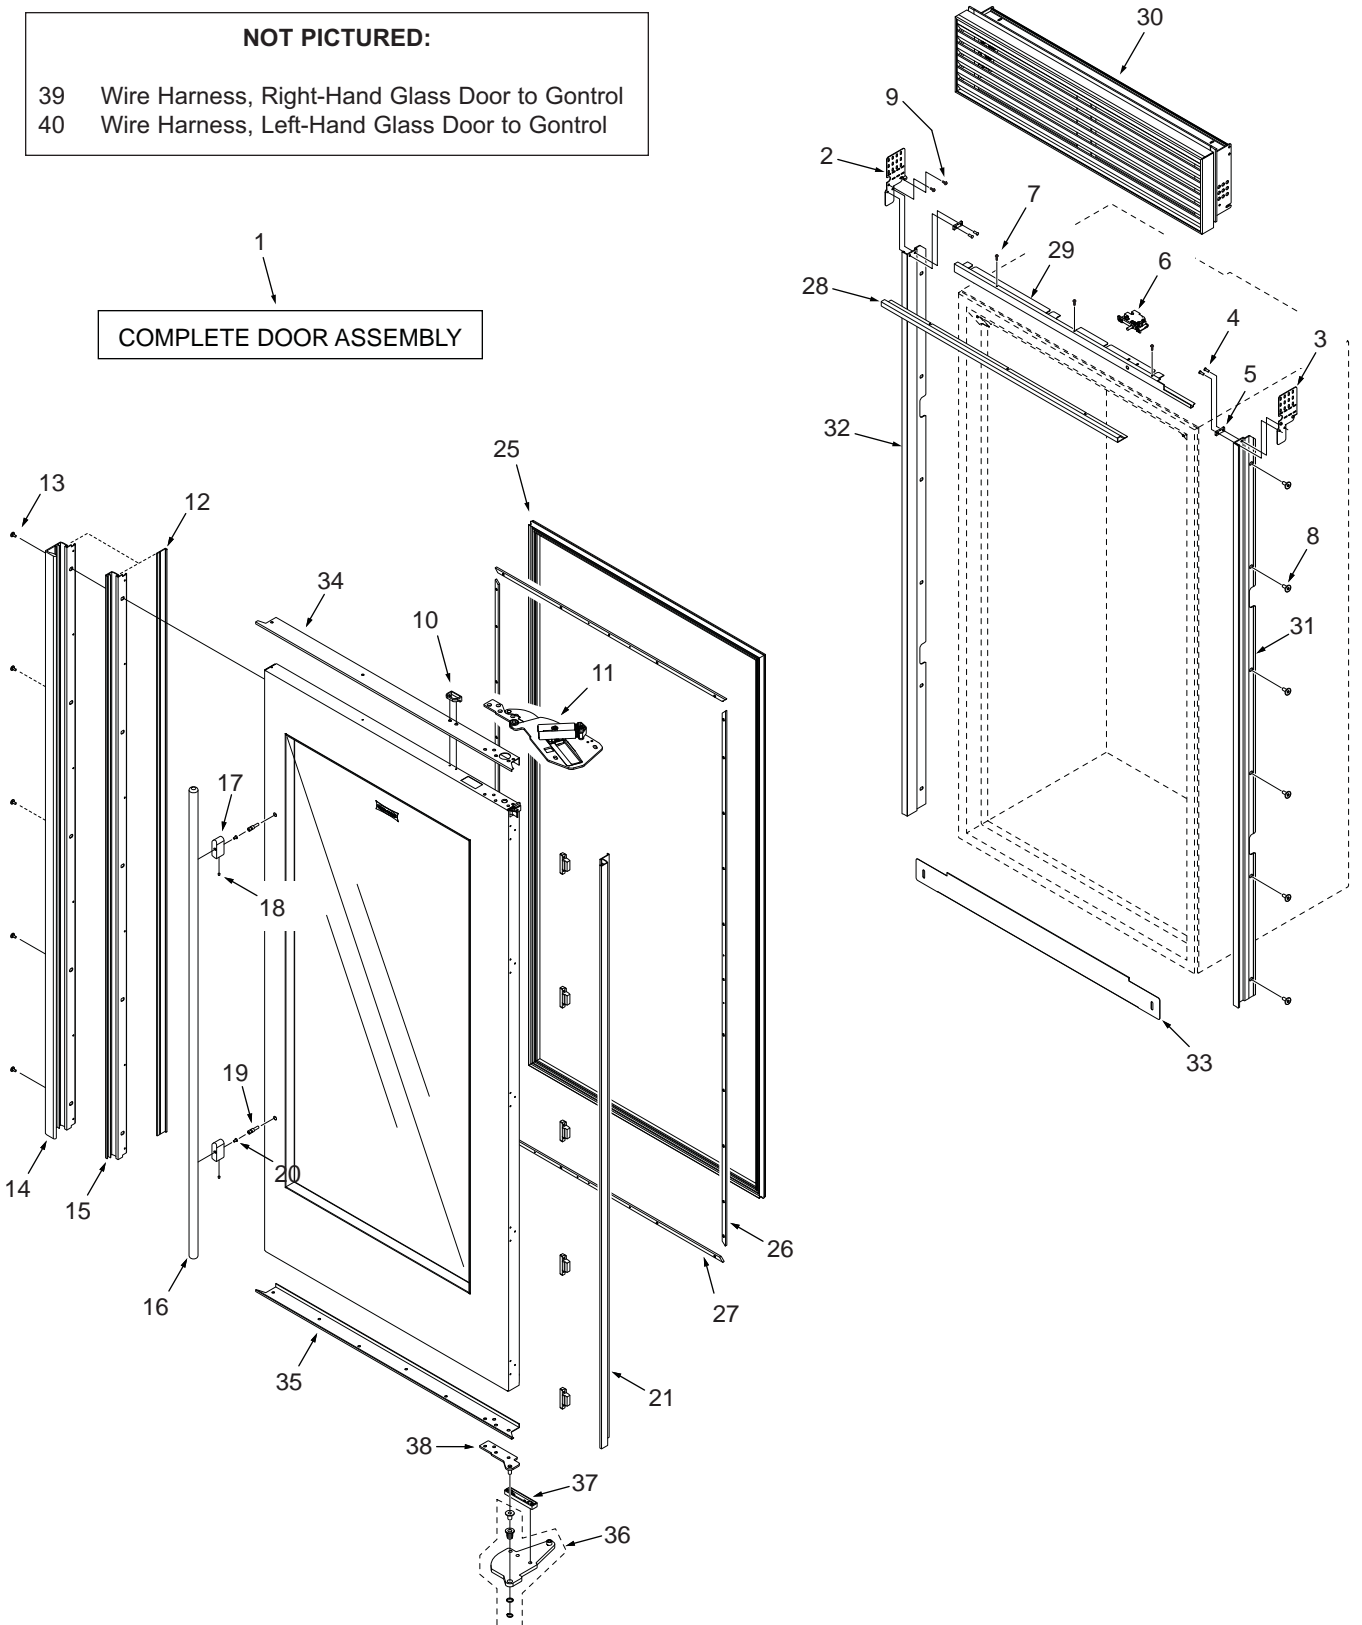

BI-36RG DOOR, GRILLE, TRIM VIEW

NOT PICTURED:

- 39 Wire Harness, Right-Hand Glass Door to Control
- 40 Wire Harness, Left-Hand Glass Door to Control

BI-36RG REFRIGERATOR INTERIOR PARTS LIST

<u>Ref #</u>	<u>Part #</u>	<u>Description</u>	<u>Ref #</u>	<u>Part #</u>	<u>Description</u>
1	7007023	Cartridge, Air Purifier Svce	24	7007036	Duct, Fan Right Svce
2	7007021	Door Assy, Air Purifier Svce	25	7007033	Retainer, Wire Raceway Svce
3	7007022	Pocket Assy, Air Purifier Svce	26	7007046	Duct Assy, Crisper Svce
4	6201890	Screw, #8-15X3/8 6 Lobe TR HD	27	7004161	Clip, Crisper Duct
5	6201890	Screw, #8-15X3/8 6 Lobe Tr Hd	28	7007050	Shelf, Crisper Svce
6	7011058	Fan Blade, White Svce	29	7003167	Standoff, Fixed Shelf Ref
7	7006999	Lamp, Blue Glass Svce	30	7007066	Deli Assy, Svce
8	7006997	Light Assy, Dual w/T Dom Svce	31	7007063	Glass, Crisper Cover Svce
	7007044	Lampholder, Angle Dom Svce		7007069	Seal, Crisper Front Svce
9	7005046	Grommet, Motor Fan		7007070	Seal, Crisper Rear Svce
10	7006995	Fan Assy, Eavp Svce	32	7007056	Slide, Drawer RH Svce
11	NA	See 7006995	33	7006975	Support, Crisper Cover RH Svce
12	NA	See 7006995	34	7007053	Support, Crisper Cover LH Svce
13	7007019	Light Assy, Dual w/o T Dom Svce	35	7007057	Slide, Drawer LH Svce
	7007044	Lampholder, Angle Dom Svce	36	7007065	Handle Assy, Drawer Svce
14	7007048	Bracket, Light Diffuser Svce	37	7011081	Divider, Deli Svce
15	7007049	Diffuser, Glass Svce	38	7007055	Slide, Drawer LH Svce
16	7007029	Shelf Ladder, LH Svce	39	7007064	Crisper Assy, Svce
17	7007031	Duct Assy, Upper Svce	40	7011080	Divider, Crisper Svce
18	7007028	Shelf Ladder, RH Svce	41	7007054	Slide, Drawer LH Svce
19	7010354	Shelf, Glass Cantilever Svce	42	7007060	Card, Consumer Use & Care Svce
20	7007026	Crisper Assy, Light Cover Svce	43	7007061	Crisper Assy, Spacer LH Svce
21	7007034	Duct, Fan Left Svce		7007062	Crisper Assy, Spacer RH Svce
22	7007040	Support, Crisper Cover Svce	44	7007030	Bracket, Thermistor Svce
23	7007038	Duct Assy, Lower RH Svce	45	4204740	Therm Assy, Svce
	7011502	Duct Assy, Lower LH Svce	46	7009863	Panel, CL 36R Svce
			47	7010352	Light Assy, Accent Svce