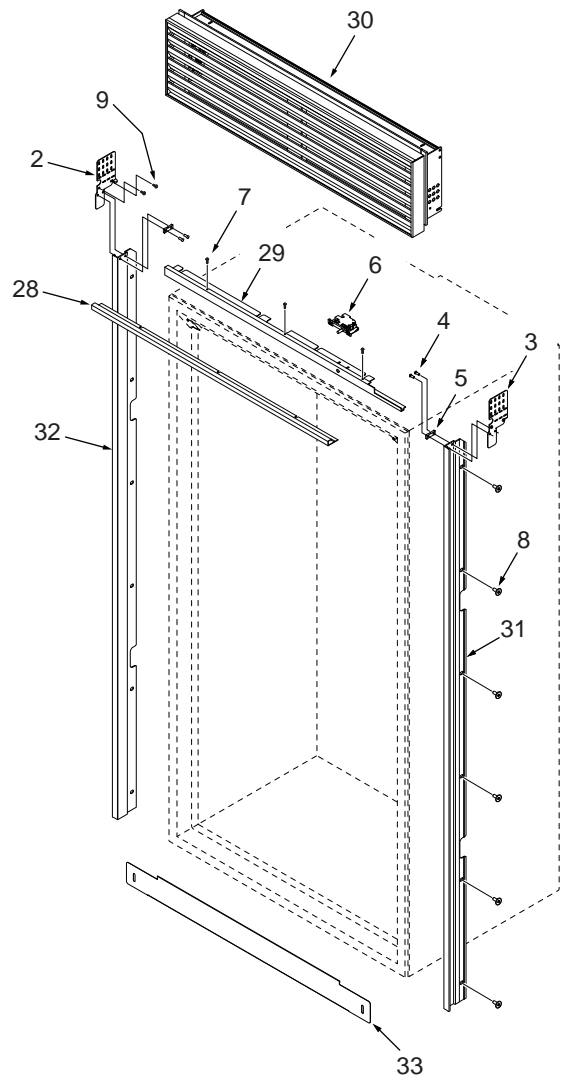

BI-36RG DOOR, GRILLE, TRIM PARTS LIST

Ref #	Part #	Description	Ref #	Part #	Description
1	7009700	Door, Ref Glass LH-F/O 36RG Svce	18	6110730	Screw, Set #10-32X1/4 SS, Cone
	7009710	Door, Ref Glass RH-F/O 36RG Svce	19	3511520	Stud, Mounting
	7009722	Door, Ref Glass RH-S 36RG Svce	20	6111090	Bolt, #10-24X1/2 (Tubular & Pro)
	7009724	Door, Ref Glass LH-S 36RG Svce		6111020	Screw, #10-24X3/8 FI Hd (Curved)
	7009762	Door, Ref Glass LH-F/O 36RA Svce	21	7010946	Trim, Door Hinge Side Svce
	7009746	Door, Ref Glass RH-F/O 36RA Svce	22	NA	
	7009758	Door, Ref Glass RH-S 36RA Svce	23	NA	
	7009760	Door, Ref Glass LH-S 36RA Svce	24	NA	
NOTE: Door Assemblies do NOT incl. hinges / handles.			25	7007268	Door, Gasket Svce
2	7007261	Bracket, Grille LH Svce (Includes Support & Rivets)	26	7007269	Retainer, Door Gasket Svce (~ 67")
3	7007260	Bracket, Grille RH Svce (Includes Support & Rivets)	27	7007270	Retainer, Door Gasket Svce (~ 33")
4	7005254	Rivet, Semi-Tubular .180 X .280	28	7007265	Trim, Cabinet Top Svce
5	7001150	Bracket, Frame Support	29	7007264	Frame, Cabinet Top RH Svce
6	7007259	Switch Assy, Svce		7011015	Frame, Cabinet Top LH Svce
7	7001277	Screw, Machine #10-24X1/4	30	7007128	Grille, Framed 36 Svce
8	6201550	Screw, #8-18 X 1/2 Low Profile		7007132	Grille, Stainless 36 Svce
9	6201890	Screw, #8-15X3/8 6-Lobe Trhd		7007136	Grille, Overlay 36 Svce
10	7010943	Depressor,Door Switch Svce(SS Door)	31	7007262	Mainframe Assy, Right Side Svce
	7011201	Depressor,Door Switch Svce(F/O Door)	32	7007263	Mainframe Assy, Left Side Svce
11	7009782	Hinge Assy, Top LH High Svce	33	7007266	Kickplate, Stainless 36 Svce
	7009783	Hinge Assy, Top RH High Svce		7007709	Kickplate, Solid Black 36 Svce
12	7010187	Door, Screw Cover 70 Svce	34	7010947	Trim, Door Top RH Svce
13	6201550	Screw, #8-18 X 1/2 Low Profile		7010949	Trim, Door Top LH Svce
14	7010195	Handle, Framed Door 70 Svde	35	7010948	Trim, Door Bot RH Svce
15	7010205	Trim, Door Handle 70 Svce (Overlay)		7010950	Trim, Door Bot LH Svce
16	7010952	Handle Assy, Tubular 63.875 Svce	36	7009851	Hinge,Cabinet Bot LH Svce
	7010954	Handle Assy, PRO 42.125 Svce		7009852	Hinge,Cabinet Bot RH Svce
	7010956	Handle Assy, Curved 57.625 Svce	37	7000405	Standoff, .312 Plate
17	NA	For Tubular, See 7010952	38	7010940	Hinge, Door Bottom RH Svce
	NA	For PRO, See 7010954		7010941	Hinge, Door Bottom LH Svce
	NA	For Curved, See 7010956	NOT PICTURED:		
			39	7011110	W/H, RH Glass Door Svce (From door to Control)
			40	7011111	W/H, LH Glass Door Svce (From door to Control)

BI-36RG DOOR, GRILLE, TRIM VIEW

NOT PICTURED:

39 Wire Harness, Right-Hand Glass Door to Control
40 Wire Harness, Left-Hand Glass Door to Control