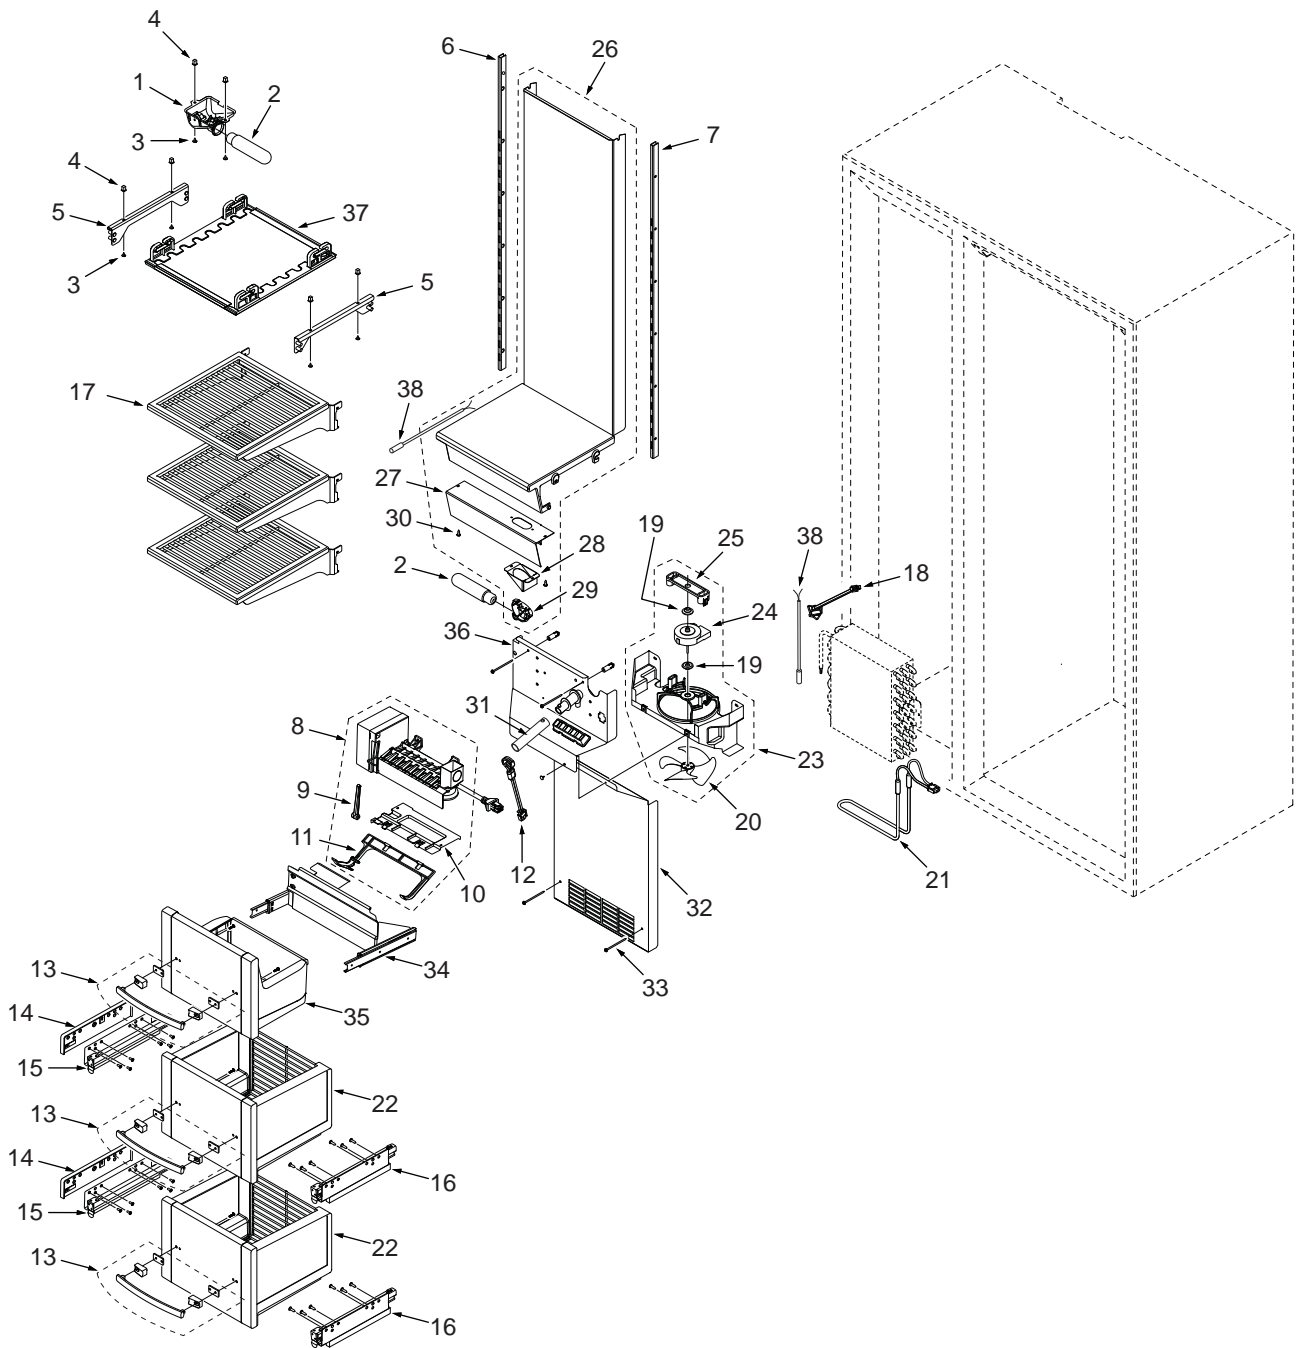

## BI-36S REFRIGERATOR INTERIOR VIEW

**BI-36S FREEZER INTERIOR PARTS LIST**

<u>Ref #</u>	<u>Part #</u>	<u>Description</u>	<u>Ref #</u>	<u>Part #</u>	<u>Description</u>
1	7009429	Bracket Assy, 1 LT (T)DOM Svce	19	7005046	Grommet, Motor Fan
	7007044	Lampholder, Angle Dom Svce	20	7009560	Fan Blade, Black Svce
2	7006999	Lamp, Blue Glass Svce	21	7010312	Heater, Defrost Svce
3	6201890	Screw, #8-15X3/8 6 Lobe Tr Hd	22	7010334	Basket Assy, LowerSvce
4	6220220	Screw, Grommet 1/32X3/8 Sq	23	7010318	Fan Assy, Evap Svce
5	7007048	Bracket, Light Diffuser Svce	24	NA	See 7010318
6	7010313	Shelf Ladder, Fre LH Svce	25	NA	See 7010318
7	7010314	Shelf Ladder, Fre RH Svce	26	7010345	Duct, Air Fre Upper Svce
8	7007844	Icemaker Assy, Short Arm Svce	27	NA	See 7010345
9	7009940	Rod, Connector	28	NA	See 7010345
10	7011188	Bracket, Icemaker Svce	29	7007044	Lampholder, Angle Dom Svce
11	7011189	Arm, Icemaker Svce	30	6202050	Screw, #8-18 X 1/2 Ph Pn SS-Gnd
12	7009435	Heater, Fill Tube Svce	31	7009434	Tube, Fill Svce
13	7011094	Handle Assy, Drawer Svce	32	7010343	Duct, Air Fre Lower Svce
14	7011191	Spacer, Basket Slide LH Svce	33	6201980	Screw, #8-15X 2-3/4 6-Lobe PH
15	7007057	Slide, Drawer LH Svce	34	7011194	Bracket Assy, Ice Bin Carrier Svce
16	7007056	Slide, Drawer RH Svce	35	7010333	Bin Assy, Ice Svc
17	7010335	Shelf, Fre Svce	36	7010347	Duct, Air Middle Svce
18	7011192	Switch, Defrost Terminator Svce	37	7009607	Diffuser Assy, Light Svce
			38	4204740	Therm Assy, Svce

## BI-36S FREEZER INTERIOR VIEW