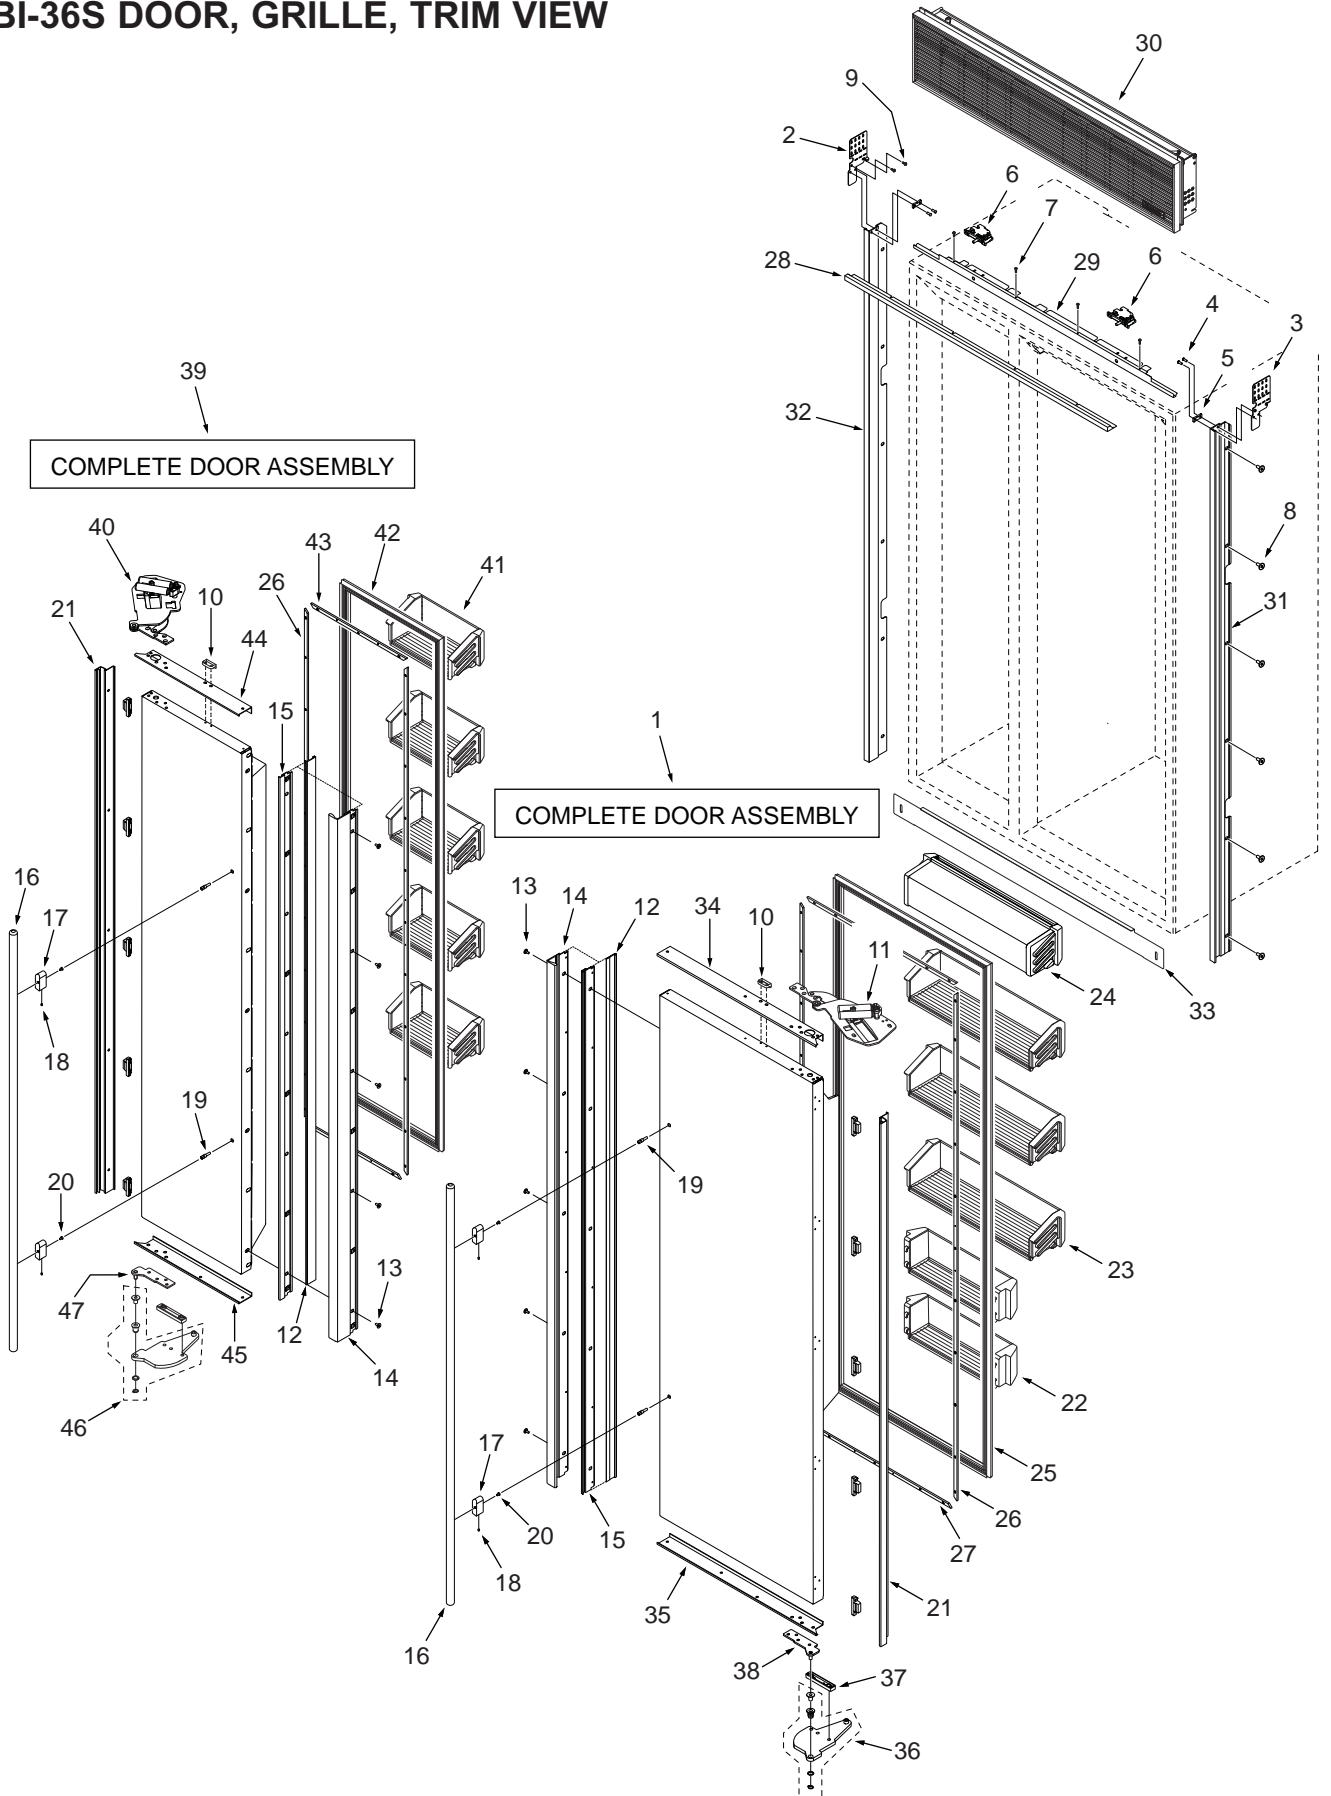

BI-36S DOOR, GRILLE, TRIM PARTS LIST

Ref #	Part #	Description	Ref #	Part #	Description
1	7009665	Door, Ref -S 36S Svce	22	7010675	Shelf Assy, Door Shallow Svce
	7009670	Door, Ref -F/O 36S Svce	23	7010668	Shelf Assy, Door Standard Svce
NOTE: Door Assemblies do NOT incl. hinges / handles.			24	7010681	Shelf Assy, Door Dairy Svce
2	7007261	Bracket, Grille LH Svce (Includes Support & Rivets)	25	7011023	Gasket, Door Svce
3	7007260	Bracket, Grille RH Svce (Includes Support & Rivets)	26	7007269	Retainer, Door Gasket Svce (~ 67")
4	7005254	Rivet, Semi-Tubular .180 X .280	27	7011025	Retainer, Gasket Door Svce (~ 18")
5	7001150	Bracket, Frame Support	28	7007265	Trim, Cabinet Top Svce
6	7007259	Switch Assy, Svce	29	7011033	Frame, Cabinet Top Svce
7	7001277	Screw, Machine #10-24X1/4	30	7007128	Grille, Framed 36 Svce
8	6201550	Screw, #8-18 X 1/2 Low Profile		7007132	Grille, Stainless 36 Svce
9	6201890	Screw, #8-15X3/8 6-Lobe Trhd		7007136	Grille, Overlay 36 Svce
10	7010943	Depressor, Door Switch Svce(SS Door)	31	7007262	Mainframe Assy, Right Side Svce
	7011201	Depressor, Door Switch Svce(F/O Door)	32	7007263	Mainframe Assy, Left Side Svce
11	7010285	Hinge Assy, Top RH Low Svce	33	7007266	Kickplate, Stainless 36 Svce
12	7010187	Door, Screw Cover 70 Svce		7007709	Kickplate, Solid Black 36 Svce
13	6201550	Screw, #8-18 X 1/2 Low Profile	34	7011026	Trim, Door Top Svce
14	7010195	Handle, Framed Door 70 Svde	35	7011027	Trim, Door Bottom Svce
15	7010205	Trim, Door Handle 70 Svce (Overlay)	36	7009852	Hinge, Cabinet Bot RH Svce
16	7010952	Handle Assy, Tubular 63.875 Svce	37	7000405	Standoff, .312 Plate
	7010954	Handle Assy, PRO 42.125 Svce	38	7010940	Hinge, Door Bottom RH Svce
	7010956	Handle Assy, Curved 57.625 Svce	39	7009668	Door, Fre S 36S Svce
17	NA	For Tubular, See 7010952		7009672	Door, Fre -F/O 36S Svce
	NA	For PRO, See 7010954	NOTE: Door Assemblies do NOT incl. hinges / handles.		
	NA	For Curved, See 7010956	40	7010286	Hinge Assy, Top LH Low Svce
18	6110730	Screw, Set #10-32X1/4 SS, Cone	41	7010671	Shelf Assy, Door Standard Svce
19	3511520	Stud, Mounting	42	7011024	Gasket, Door Svce
20	6111090	Bolt, #10-24X1/2 (Tubular & Pro)	43	7011028	Retainer, Gasket Door Svce (~ 13.5")
	6111020	Screw, #10-24X3/8 Fl Hd (Curved)	44	7011029	Trim, Door Top Svce
21	7010946	Trim, Door Hinge Side Svce	45	7011030	Trim, Door Bottom Svce
			46	7009851	Hinge, Cabinet Bot LH Svce
			47	7010941	Hinge, Door Bottom LH Svce

BI-36S DOOR, GRILLE, TRIM VIEW