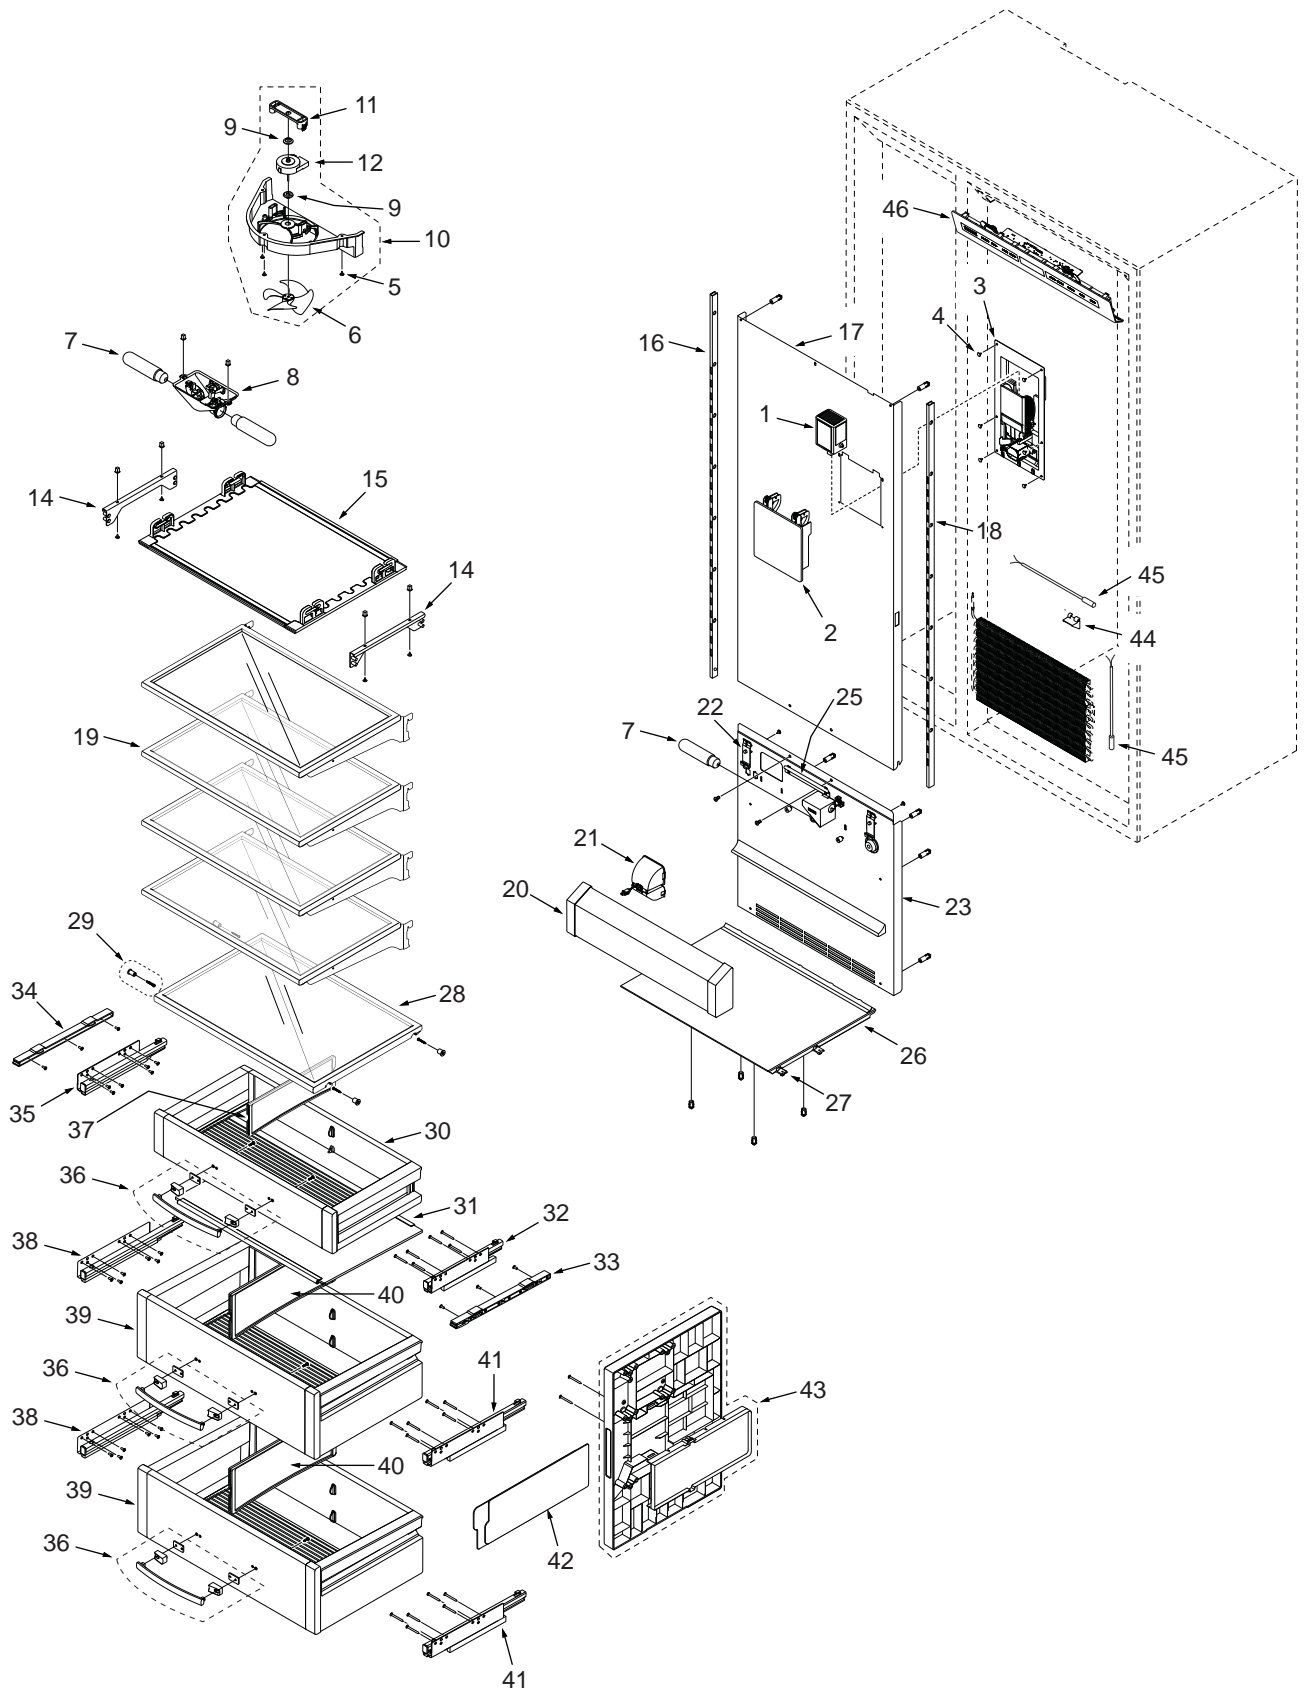

BI-36S REFRIGERATOR INTERIOR PARTS LIST

<u>Ref #</u>	<u>Part #</u>	<u>Description</u>	<u>Ref #</u>	<u>Part #</u>	<u>Description</u>
1	7007023	Cartridge, Air Purifier Svce	24	NA	
2	7007021	Door Assy, Air Purifier Svce	25	7007033	Retainer, Wire Raceway Svce
3	7007022	Pocket Assy, Air Purifier Svce	26	7010324	Duct Assy, Ref Bottom Svce
4	6201890	Screw, #8-15X3/8 6 Lobe TR HD	27	7004161	Clip, Crisper Duct
5	6201890	Screw, #8-15X3/8 6 Lobe Tr Hd	28	7010341	Shelf, Crisper Svce
6	7011058	Fan Blade, White Svce	29	7003167	Standoff, Fixed Shelf Ref
7	7006999	Lamp, Blue Glass Svce	30	7010340	Deli Assy, Svce
8	7006997	Light Assy, Dual w/T Dom Svce	31	7010337	Glass, Crisper Cover Svce
	7007044	Lampholder, Angle Dom Svce		7010338	Seal, Crisper Front Svce
9	7005046	Grommet, Motor Fan		7010339	Seal, Crisper Rear Svce
10	7010329	Fan Assy, Eavp Svce	32	7007056	Slide, Drawer RH Svce
11	NA	See 7010329	33	7006975	Support, Crisper Cover RH Svce
12	NA	See 7010329	34	7007053	Support, Crisper Cover LH Svce
13	NA		35	7007057	Slide, Drawer LH Svce
14	7007048	Bracket, Light Diffuser Svce	36	7011094	Handle Assy, Drawer Svce
15	7009604	Diffuser Assy, Light Svce	37	7011081	Divider, Deli Svce
16	7007029	Shelf Ladder, LH Svce	38	7007055	Slide, Drawer LH Svce
17	7010393	Duct Assy, Ref Upper Svce	39	7010336	Crisper Assy, Svce
18	7007028	Shelf Ladder, RH Svce	40	7011080	Divider, Crisper Svce
19	7010342	Shelf, Glass Cantilever Svce	41	7007054	Slide, Drawer LH Svce
20	7010331	Cover, Crisper Light Svce	42	7007060	Card, Consumer Use & Care Svce
21	7007034	Duct, Fan Left Svce	43	7007062	Crisper Assy, Spacer RH Svce
22	7007040	Support, Crisper Cover Svce	44	7007030	Bracket, Thermistor Svce
23	7010322	Duct Assy, Ref Lower Svce	45	4204740	Therm Assy, Svce
			46	7009855	Panel, CL 36S Svce

BI-36S REFRIGERATOR INTERIOR VIEW