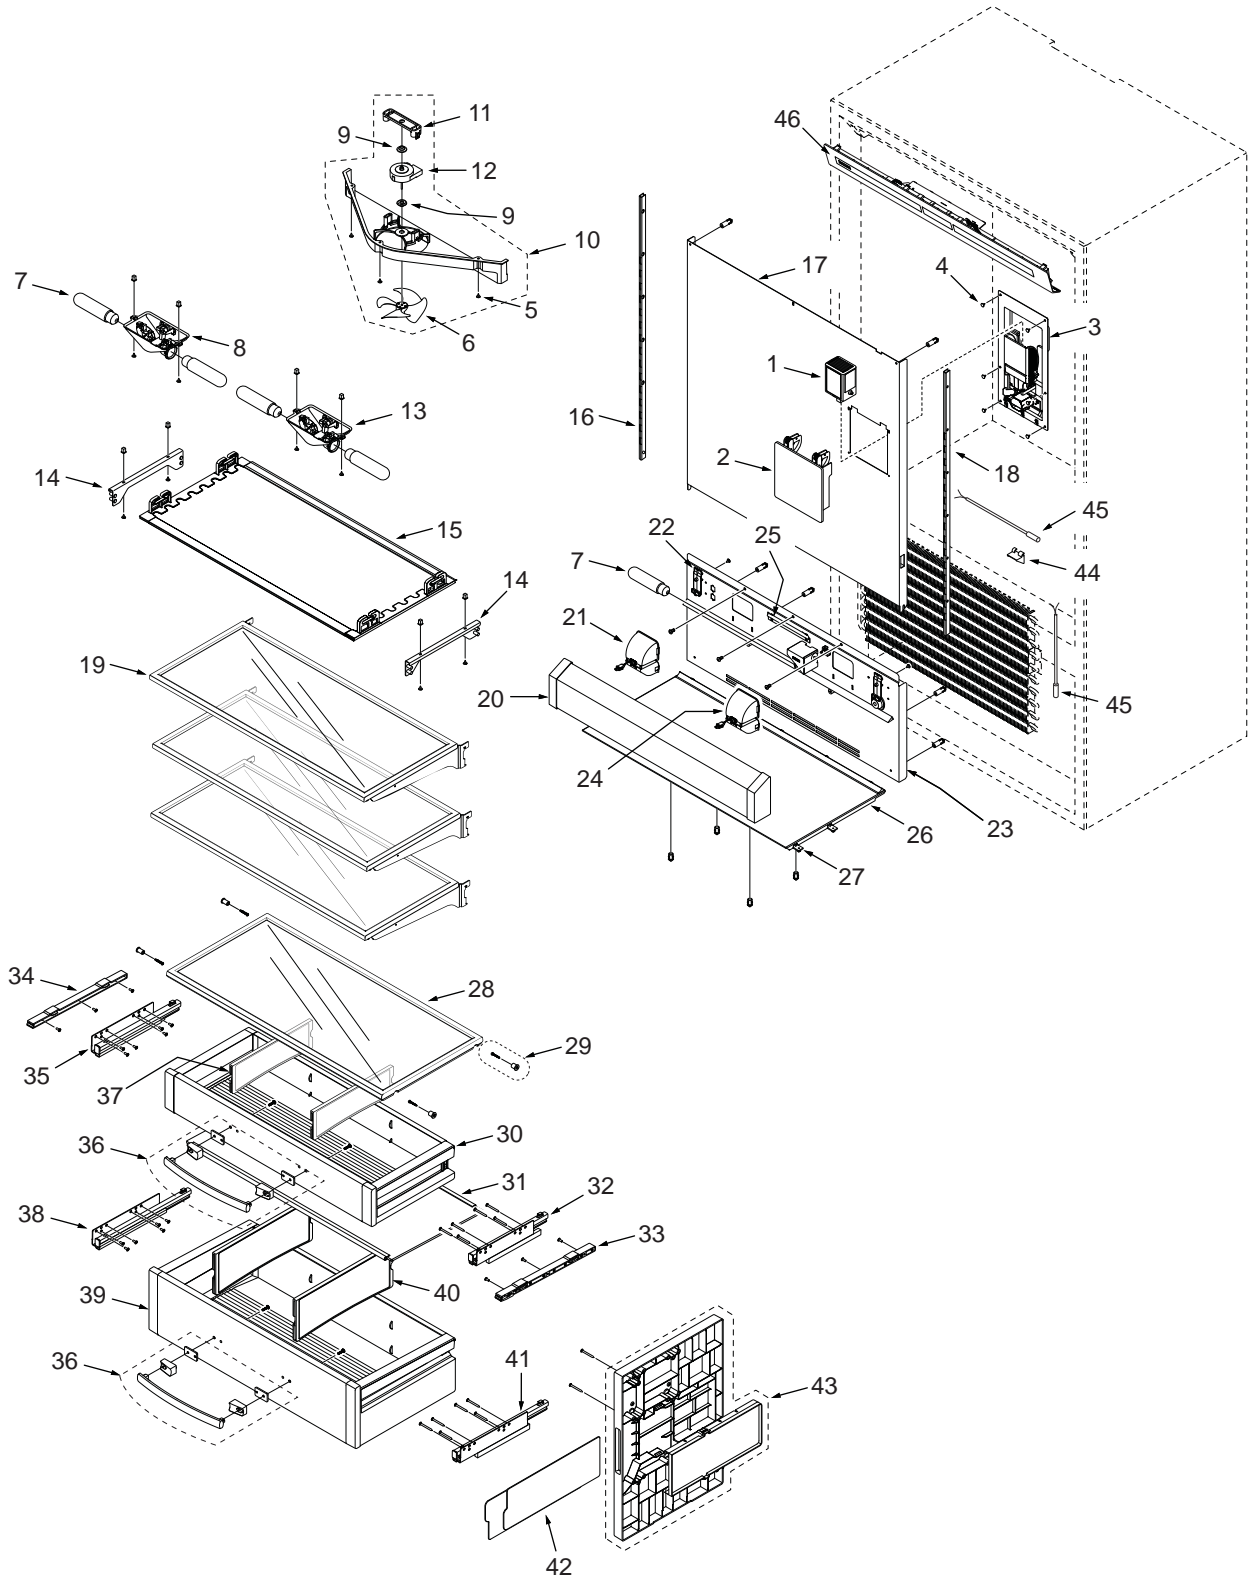

BI-36U REFRIGERATOR INTERIOR PARTS LIST

<u>Ref #</u>	<u>Part #</u>	<u>Description</u>	<u>Ref #</u>	<u>Part #</u>	<u>Description</u>
1	7007023	Cartridge, Air Purifier Svce	24	7007036	Duct, Fan Right Svce
2	7007021	Door Assy, Air Purifier Svce	25	7007033	Retainer, Wire Raceway Svce
3	7007022	Pocket Assy, Air Purifier Svce	26	7007046	Duct Assy, Crisper Svce
4	6201890	Screw, #8-15X3/8 6 Lobe TR HD	27	7004161	Clip, Crisper Duct
5	6201890	Screw, #8-15X3/8 6 Lobe Tr Hd	28	7007050	Shelf, Crisper Svce
6	7011058	Fan Blade, White Svce	29	7003167	Standoff, Fixed Shelf Ref
7	7006999	Lamp, Blue Glass Svce	30	7007066	Deli Assy, Svce
8	7006997	Light Assy, Dual w/T Dom Svce	31	7007063	Glass, Crisper Cover Svce
	7007044	Lampholder, Angle Dom Svce		7007069	Seal, Crisper Front Svce
9	7005046	Grommet, Motor Fan		7007070	Seal, Crisper Rear Svce
10	7010508	Fan Assy, Eavp Svce	32	7007056	Slide, Drawer RH Svce
11	NA	See 7010508	33	7006975	Support, Crisper Cover RH Svce
12	NA	See 7010508	34	7007053	Support, Crisper Cover LH Svce
13	7007019	Light Assy, Dual w/o T Dom Svce	35	7007057	Slide, Drawer LH Svce
	7007044	Lampholder, Angle Dom Svce	36	7007065	Handle Assy, Drawer Svce
14	7007048	Bracket, Light Diffuser Svce	37	7011081	Divider, Deli Svce
15	7007049	Diffuser, Glass Svce	38	7007055	Slide, Drawer LH Svce
16	7009364	Shelf Ladder, LH Svce	39	7007064	Crisper Assy, Svce
17	7009368	Duct Assy, Upper Svce	40	7011080	Divider, Crisper Svce
18	7009363	Shelf Ladder, RH Svce	41	7007054	Slide, Drawer LH Svce
19	7007052	Shelf, Glass Cantilever Svce	42	7007060	Card, Consumer Use & Care Svce
20	7007026	Crisper Assy, Light Cover Svce	43	7009375	Crisper Assy, Spacer LH Svce
21	7007034	Duct, Fan Left Svce		7009376	Crisper Assy, Spacer RH Svce
22	7007040	Support, Crisper Cover Svce	44	7007030	Bracket, Thermistor Svce
23	7009371	Duct Assy, Lower RH Svce	45	4204740	Therm Assy, Svce
	7011504	Duct Assy, Lower LH Svce	46	7009861	Panel, CL 36U Svce

BI-36U REFRIGERATOR INTERIOR VIEW