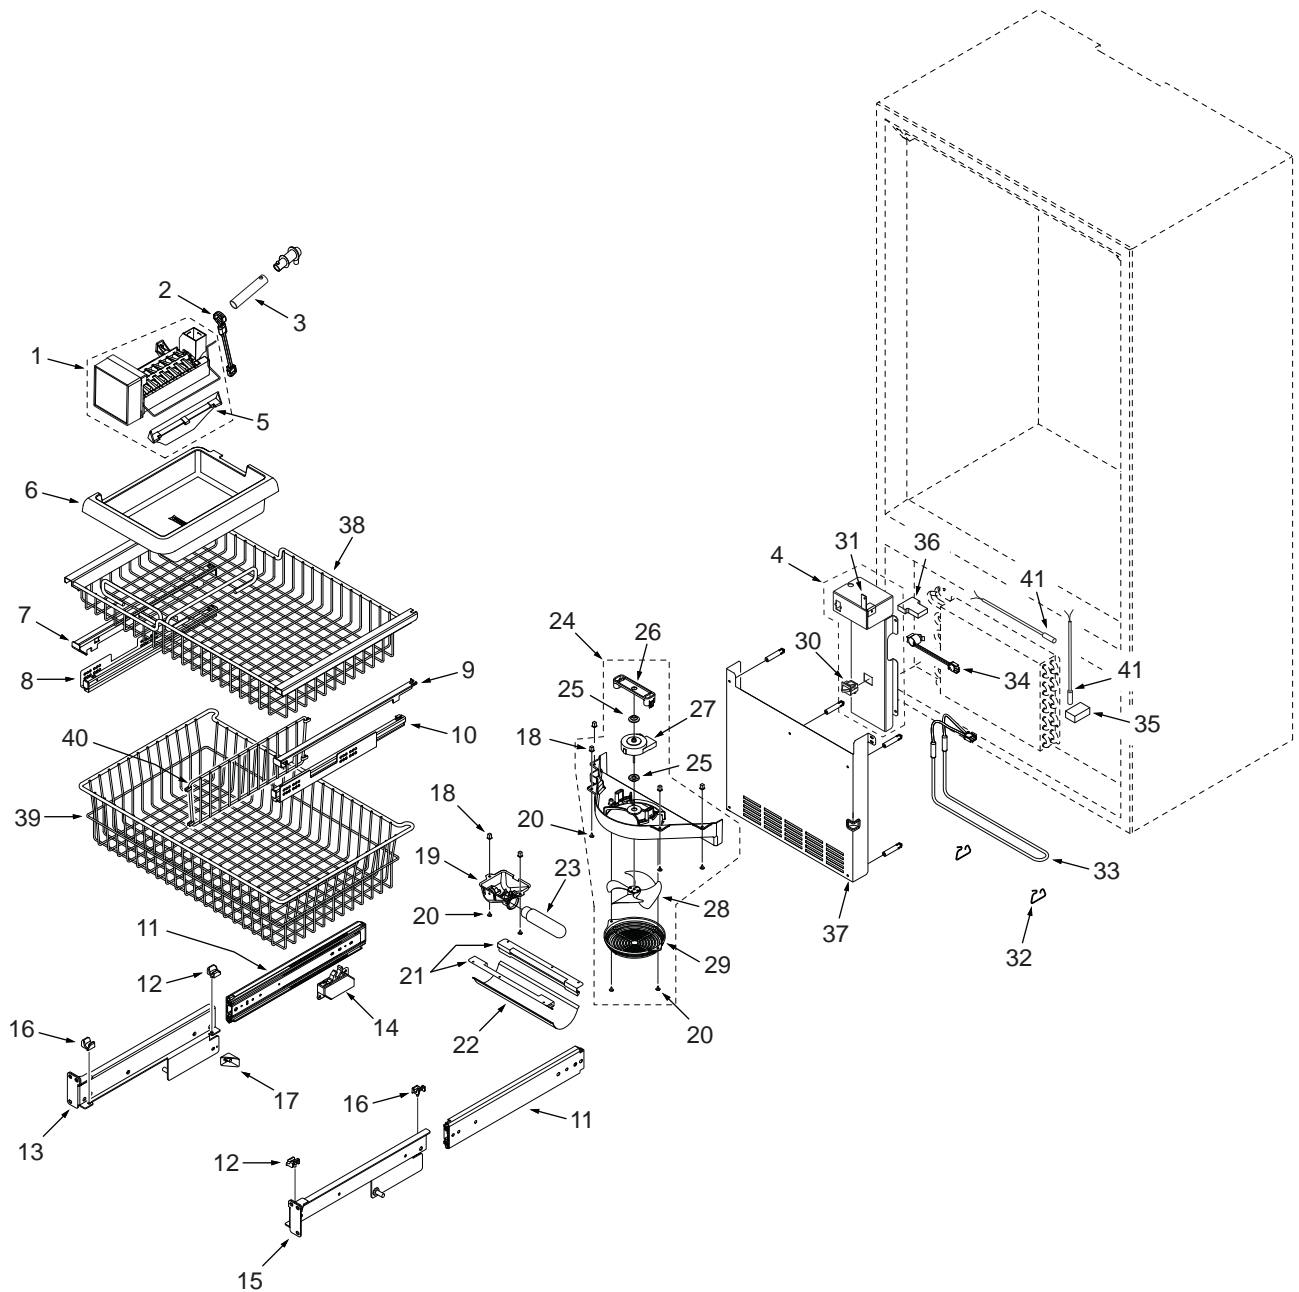

BI-36U FREEZER INTERIOR VIEW

BI-36U SYSTEMS PARTS LIST

Ref #	Part #	Description	Ref #	Part #	Description
1	7002076	Screw, Comp Mounting	30	7011251	Foam, Condenser Svce
2	3150010	Mount, Rubber #70456-1	31	7006964	Drier, High Side Svce
3	6201580	Screw,#8-36 X 1/2 Nylon Patch	32	7006965	Bracket, Drier Svce
4	7011248	Bracket, Cond Fan Motor Svce	33	7009447	Compressor Assy, EM2OHSC Svce
5	7011250	Motor, Condenser Svce	34	7010827	Electricals, EM2OHSC Svce
6	3220360	Grommet, Mtg Brkt	35	7009448	Capacitor, 5 Mf Svce
7	7006971	Fan Blade, Condenser Svce	36	7011276	Clip, Ref Electricals Svce
8	7006984	Enclosure, Control Board Svce	37	7007859	Shroud Assy, Condenser Svce
9	7006953	Control Assy, Board Svce	38	7007864	Switch, Filter Reset Svce
10	7006976	Cover, Control Housing Svce	39	7005017	Water Filter Assy, Replacement
11	7006955	Support, Control Board Svce		7007863	Filter,Water Svce (Needs Special Auth)
12	7006956	Grille, Control Area Svce		7005018	Plug, Water Filter Bypass (Sales Acc.)
13	7006979	Drain Pan, Svce	40	7007862	Manifold, Water Filter Svce
14	7006990	Heater, Drain Pan Svce	41	7006978	Cover, Power Cord DOM Svce
15	7006982	Base Assy, Cabinet Svce	42	7006949	Shroud, Assy Unit Svce
16	7006980	Support, Drain Pan Svce	43	7010424	Unit Tray, Svce
17	7006969	Divider, Air Svce	44	NA	
18	7003021	Plug, 7/8 Nyl hole Black	45	7006957	Shroud Assy, Compressor Svce
19	7006985	Bracket Assy, Cabinet Roller Svce	46	7009442	Condenser, Assy Svce
20	3550560	Straight Pin, Base Assy - .312" x 2.88"	47	7009446	Compressor Assy, EGX60HLC Svce
21	3450620	Clip, Canoe	48	7011254	Electricals, EGX60HLC TSD Svce
22	3570050	Leg, Leveling	49	7005578	Capacitor, 12Mf SVCE
23	3421240	Cabinet Roller	50	7011277	Clip, TSD ElectricalsSvce
24	6111000	Screw, Adjusting 1/4-20 X 20.5	51	7009366	Evap, Ref Svce
25	7009311	Bracket, Anti-Tip Pkg Svce (2 Brackets)		7010301	Evap Assy, Ref Svce (Incl Heat Exch)
26	7006977	Cord, Power DOM Svce	52	7009379	Evap, Fre Svce
27	7006952	Duct, Shell Back Svce	53	7009383	Evap Assy, Fre Svce (Evap & Heat Ex)
28	7006951	Duct, Shell Upper Back Svce	54	7006981	Bar, Anti-Tip Svce
29	6150410	Nut, 1/4-20	55	7007866	Bracket, Water Valve Svce
			56	7007865	Valve, Water Single Svce