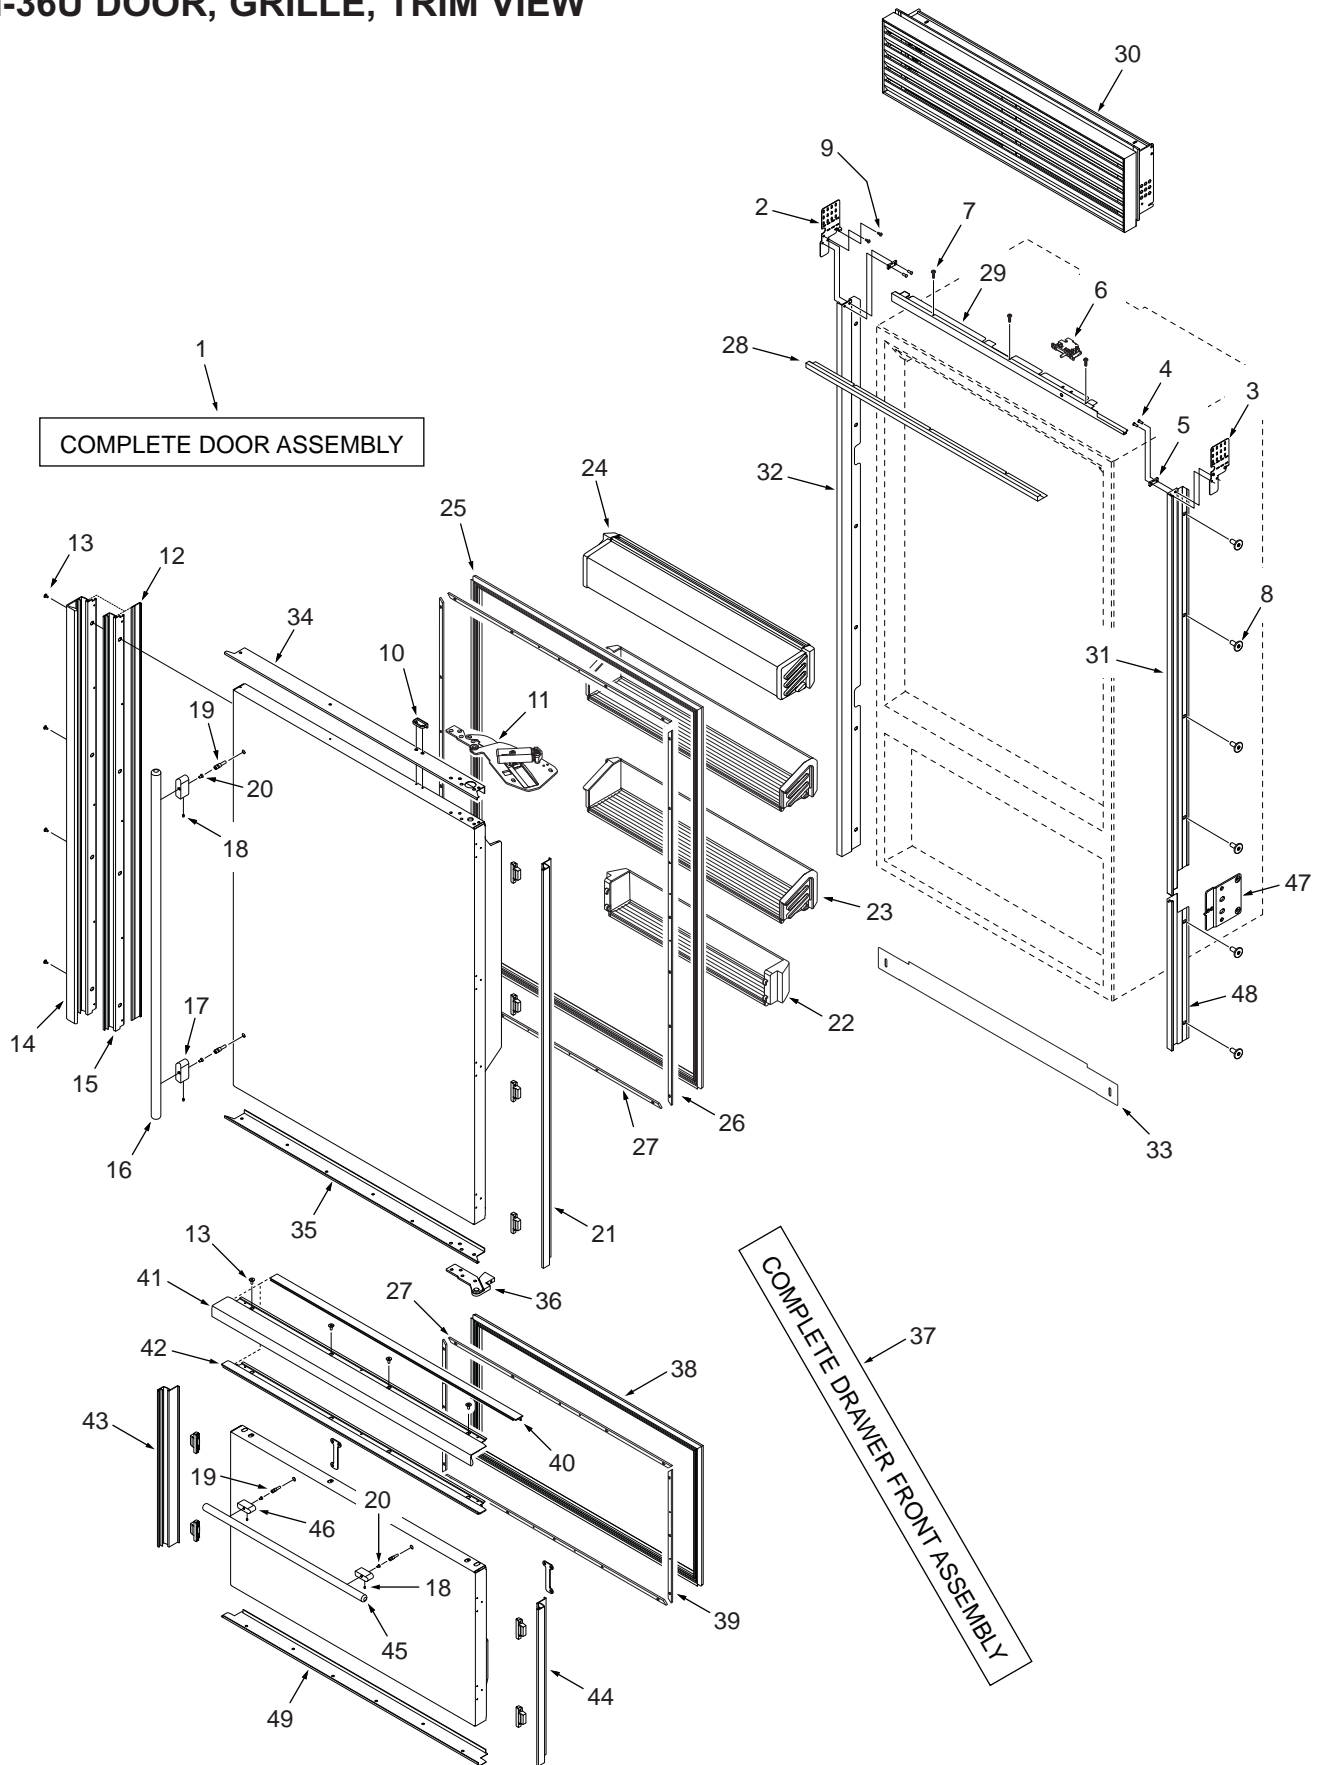

BI-36U DOOR, GRILLE, TRIM PARTS LIST

Ref #	Part #	Description	Ref #	Part #	Description
1	7005386	Door, Ref RH-S 36U Svce	27	7007270	Retainer, Door Gasket Svce (~ 33")
	7005388	Door, Ref LH-S 36U Svce	28	7007265	Trim, Cabinet Top Svce
	7005372	Door, Ref RH-F/O 36U Svce	29	7007264	Frame, Cabinet Top RH Svce
	7005375	Door, Ref LH-F/O 36U Svce		7011015	Frame, Cabinet Top LH Svce
NOTE:	Door Assemblies do NOT incl. hinges / handles.		30	7007128	Grille, Framed 36 Svce
2	7007261	Bracket, Grille LH Svce (Includes Support & Rivets)		7007132	Grille, Stainless 36 Svce
3	7007260	Bracket, Grille RH Svce (Includes Support & Rivets)		7007136	Grille, Overlay 36 Svce
4	7005254	Rivet, Semi-Tubular .180 X .280	31	7010975	Mainframe Assy, Rt Upper (RH Hinge)
5	7001150	Bracket, Frame Support		7010976	Mainframe Assy, Lt Upper (LH Hinge)
6	7007259	Switch Assy, Svce	32	7007262	Mainframe Assy, Right Side (LH Hinge)
7	7001277	Screw, Machine #10-24X1/4		7007263	Mainframe Assy, Left Side (RH Hinge)
8	6201550	Screw, #8-18 X 1/2 Low Profile	33	7007266	Kickplate, Stainless 36 Svce
9	6201890	Screw, #8-15X3/8 6-Lobe Trhd		7007709	Kickplate, Solid Black 36 Svce
10	7010943	Depressor, Door Switch Svce(SS Door)	34	7010947	Trim, Door Top RH Svce
	7011201	Depressor, Door Switch Svce(F/O Door)		7010949	Trim, Door Top LH Svce
11	7010285	Hinge Assy, Top RH Low Svce	35	7010948	Trim, Door Bot RH Svce
	7010286	Hinge Assy, Top LH Low Svce		7010950	Trim, Door Bot LH Svce
12	7010188	Door, Screw Cover 50 Svce	36	7010287	Hinge, Mid U RH Svce
13	6201550	Screw, #8-18 X 1/2 Low Profile		7010288	Hinge, Mid U LH Svce
14	7010197	Handle, Framed Door 50 Svde	37	7005370	Drawer, Fre-F/O 36U/UG/UA Svce
15	7010207	Trim, Door Handle 50 Svce (Overlay)		7005384	Drawer, Fre-S 36U/UG/UA Svce
16	7010968	Handle Assy, Tubular 44.25 Svce	NOTE:	Drawer Assemblies do NOT include handles.	
	7010970	Handle Assy, PRO 37.5 Svce	38	7010982	Gasket, Drawer 36 Svce
	7010972	Handle Assy, Curved 45.188 Svce	39	7010984	Retainer, Gasket Door Svce (~ 17")
17	NA	For Tubular, See 7010968	40	7010189	Drawer Screw Cover 36 Svce
	NA	For PRO, See 7010970	41	7010199	Handle, Framed Drawer 36 SVCE
	NA	For Curved, See 7010972	42	7010209	Trim, Drawer Top 36 Svce
18	6110730	Screw, Set #10-32X1/4 SS, Cone	43	7010987	Trim, Drawer Side Svce
19	3511520	Stud, Mounting	44	7010987	Trim, Drawer Side Svce
20	6111090	Bolt, #10-24X1/2 (Tubular & Pro)	45	7010993	Handle Assy, Tubular 30.312 Svce
	6111020	Screw, #10-24X3/8 FI Hd (Curved)		7010995	Handle Assy, PRO 23.5 Svce
21	7010966	Trim, Door Hinge Side Svce		7010997	Handle Assy, Curved 31.25 Svce
22	7007272	Shelf Assy, Door Shallow Svce	46	NA	For Tubular, See 7010993
23	7007271	Shelf Assy, Door Svce		NA	For PRO, See 7010995
24	7007273	Shelf, Dairy Compartment Svce		NA	For Curved, See 7010997
25	7010973	Gasket, Door Svce	47	7010988	Hinge, Side Plate RH Svce
26	7010974	Retainer, Gasket Door Svce (~ 48")		7010989	Hinge, Side Plate LH Svce
			48	7010980	Frame, Main Side Right Lwr(RH Hinge)
				7010981	Frame, Main Side Left Lwr (LH Hinge)
			49	7010985	Trim, Drawer Bot Svce

BI-36U DOOR, GRILLE, TRIM VIEW