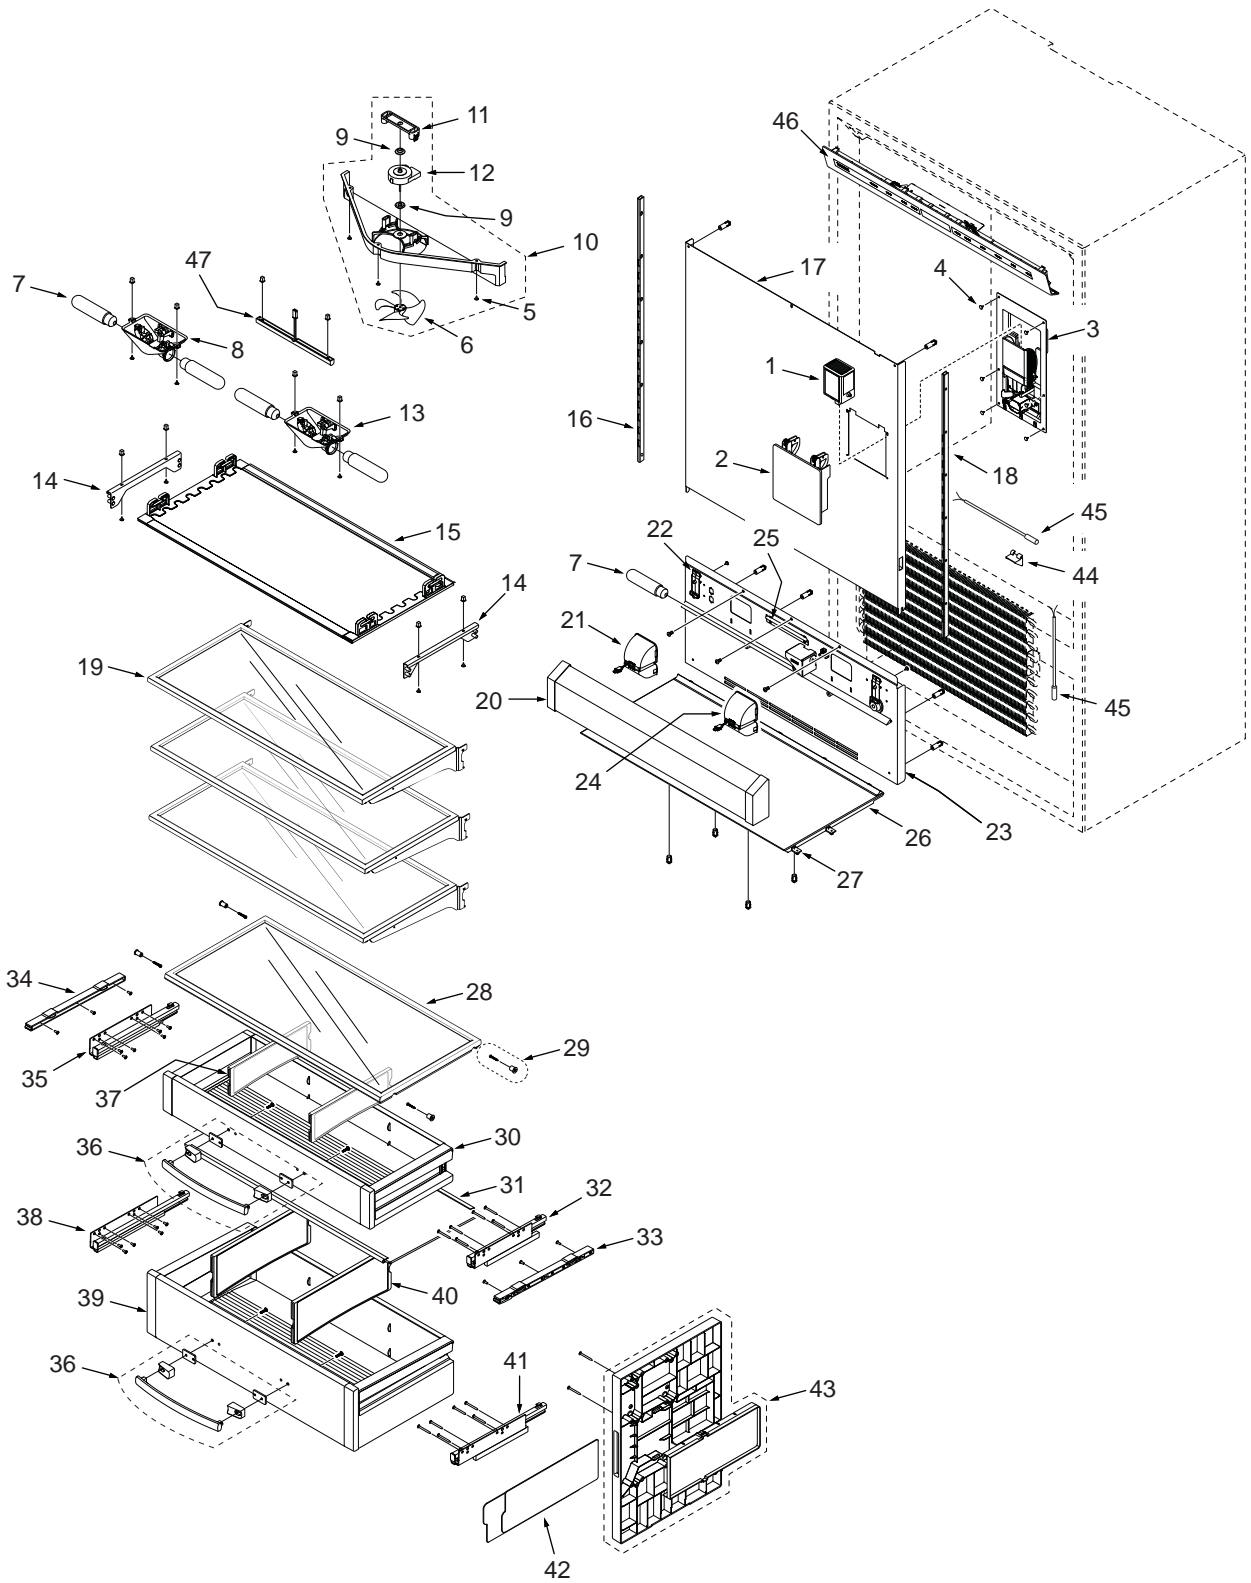

BI-36UG REFRIGERATOR INTERIOR PARTS LIST

<u>Ref #</u>	<u>Part #</u>	<u>Description</u>	<u>Ref #</u>	<u>Part #</u>	<u>Description</u>
1	7007023	Cartridge, Air Purifier Svce	24	7007036	Duct, Fan Right Svce
2	7007021	Door Assy, Air Purifier Svce	25	7007033	Retainer, Wire Raceway Svce
3	7007022	Pocket Assy, Air Purifier Svce	26	7007046	Duct Assy, Crisper Svce
4	6201890	Screw, #8-15X3/8 6 Lobe TR HD	27	7004161	Clip, Crisper Duct
5	6201890	Screw, #8-15X3/8 6 Lobe Tr Hd	28	7007050	Shelf, Crisper Svce
6	7011058	Fan Blade, White Svce	29	7003167	Standoff, Fixed Shelf Ref
7	7006999	Lamp, Blue Glass Svce	30	7007066	Deli Assy, Svce
8	7006997	Light Assy, Dual w/T Dom Svce	31	7007063	Glass, Crisper Cover Svce
	7007044	Lampholder, Angle Dom Svce		7007069	Seal, Crisper Front Svce
9	7005046	Grommet, Motor Fan		7007070	Seal, Crisper Rear Svce
10	7010508	Fan Assy, Eavp Svce	32	7007056	Slide, Drawer RH Svce
11	NA	See 7010508	33	7006975	Support, Crisper Cover RH Svce
12	NA	See 7010508	34	7007053	Support, Crisper Cover LH Svce
13	7007019	Light Assy, Dual w/o T Dom Svce	35	7007057	Slide, Drawer LH Svce
	7007044	Lampholder, Angle Dom Svce	36	7007065	Handle Assy, Drawer Svce
14	7007048	Bracket, Light Diffuser Svce	37	7011081	Divider, Deli Svce
15	7007049	Diffuser, Glass Svce	38	7007055	Slide, Drawer LH Svce
16	7009364	Shelf Ladder, LH Svce	39	7007064	Crisper Assy, Svce
17	7009368	Duct Assy, Upper Svce	40	7011080	Divider, Crisper Svce
18	7009363	Shelf Ladder, RH Svce	41	7007054	Slide, Drawer LH Svce
19	7010354	Shelf, Glass Cantilever Svce	42	7007060	Card, Consumer Use & Care Svce
20	7007026	Crisper Assy, Light Cover Svce	43	7009375	Crisper Assy, Spacer LH Svce
21	7007034	Duct, Fan Left Svce		7009376	Crisper Assy, Spacer RH Svce
22	7007040	Support, Crisper Cover Svce	44	7007030	Bracket, Thermistor Svce
23	7009371	Duct Assy, Lower RH Svce	45	4204740	Therm Assy, Svce
	7011504	Duct Assy, Lower LH Svce	46	7009865	Panel, CL 36UG Svce
			47	7010352	Light Assy, Accent Svce

BI-36UG REFRIGERATOR INTERIOR VIEW