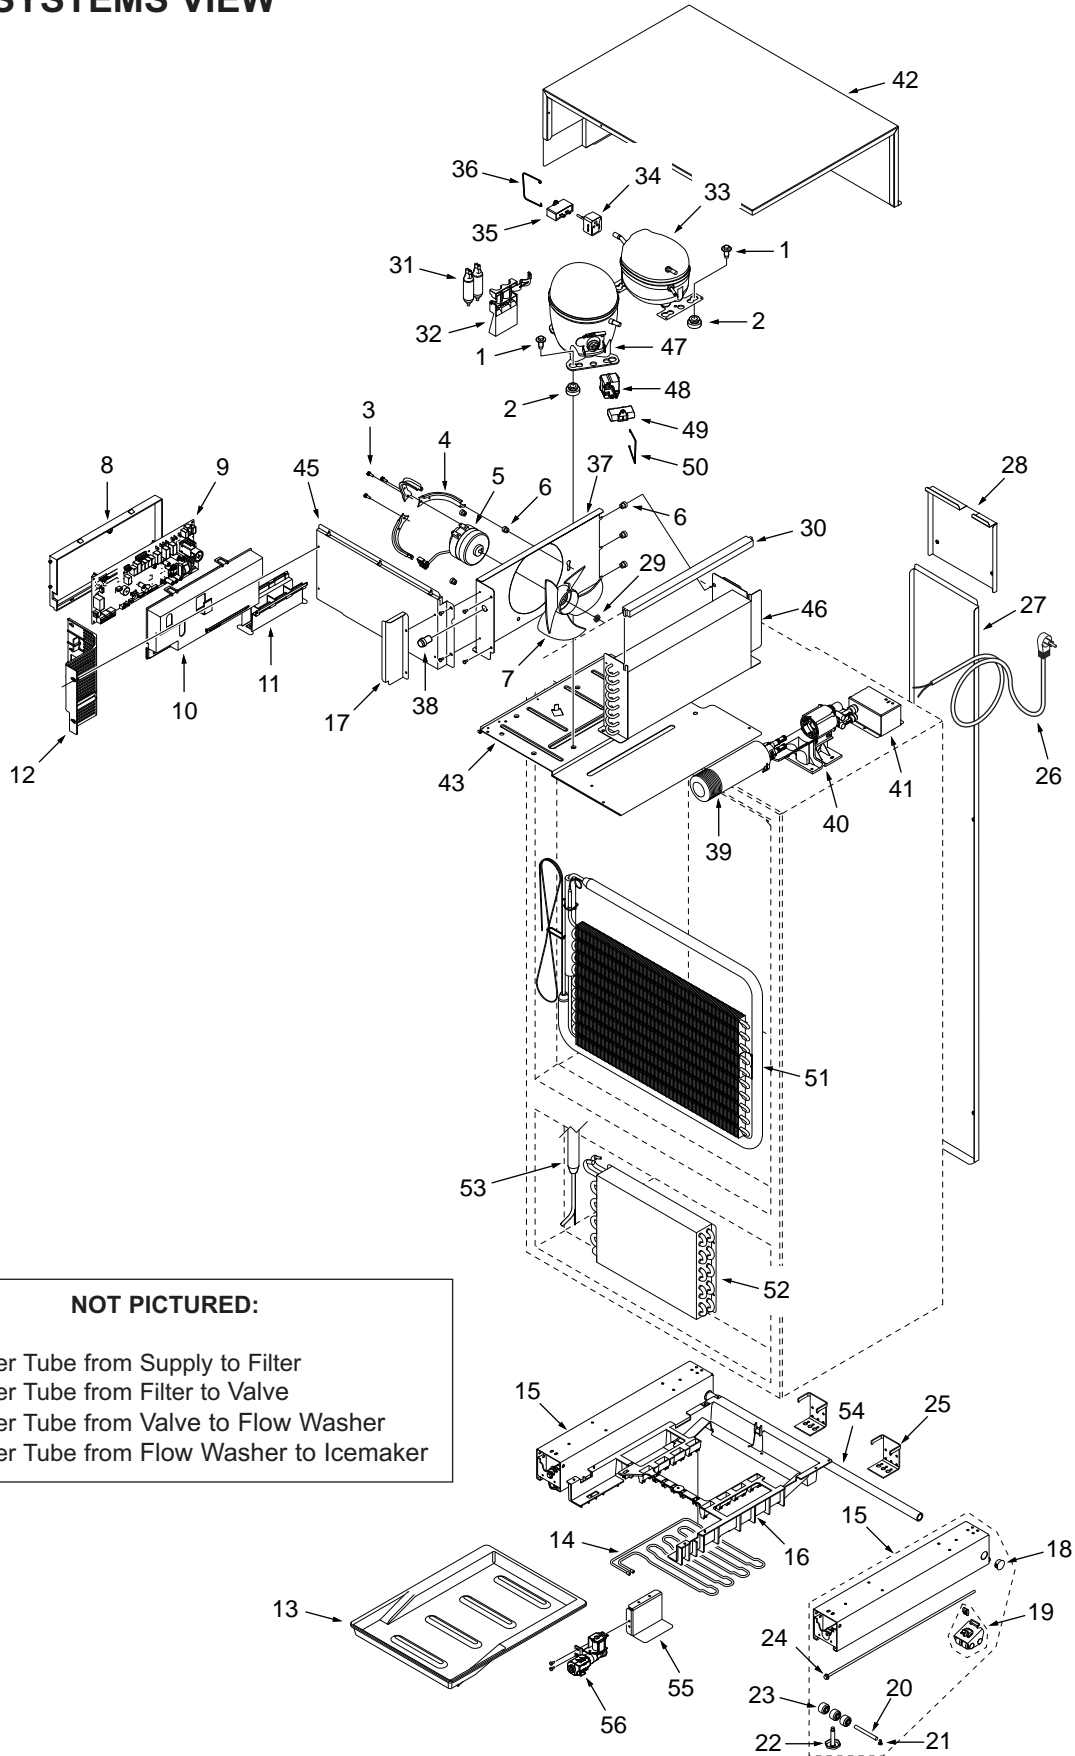

BI-36UG SYSTEMS PARTS LIST

Ref #	Part #	Description	Ref #	Part #	Description
1	7002076	Screw, Comp Mounting	30	7011251	Foam, Condenser Svce
2	3150010	Mount, Rubber #70456-1	31	7006964	Drier, High Side Svce
3	6201580	Screw,#8-36 X 1/2 Nylon Patch	32	7006965	Bracket, Drier Svce
4	7011248	Bracket, Cond Fan Motor Svce	33	7009447	Compressor Assy, EM20HSC Svce
5	7011250	Motor, Condenser Svce	34	7010827	Electricals, EM20HSC Svce
6	3220360	Grommet, Mtg Brkt	35	7009448	Capacitor, 5 Mf Svce
7	7006971	Fan Blade, Condenser Svce	36	7011276	Clip, Ref Electricals Svce
8	7006984	Enclosure, Control Board Svce	37	7007859	Shroud Assy, Condenser Svce
9	7006953	Control Assy, Board Svce	38	7007864	Switch, Filter Reset Svce
10	7006976	Cover, Control Housing Svce	39	7005017	Water Filter Assy, Replacement
11	7006955	Support, Control Board Svce		7007863	Filter,Water Svce (Needs Special Auth)
12	7006956	Grille, Control Area Svce		7005018	Plug, Water Filter Bypass (Sales Acc.)
13	7006979	Drain Pan, Svce	40	7007862	Manifold, Water Filter Svce
14	7006990	Heater, Drain Pan Svce	41	7006978	Cover, Power Cord DOM Svce
15	7006982	Base Assy, Cabinet Svce	42	7006949	Shroud, Assy Unit Svce
16	7006980	Support, Drain Pan Svce	43	7010424	Unit Tray, Svce
17	7006969	Divider, Air Svce	44	NA	
18	7003021	Plug, 7/8 Nyl hole Black	45	7006957	Shroud Assy, Compressor Svce
19	7006985	Bracket Assy, Cabinet Roller Svce	46	7010319	Condenser, Assy Svce
20	3550560	Straight Pin, Base Assy - .312" x 2.88"	47	7009446	Compressor Assy, EGX60HLC Svce
21	3450620	Clip, Canoe	48	7011254	Electricals, EGX60HLC TSD Svce
22	3570050	Leg, Leveling	49	7005578	Capacitor, 12Mf SVCE
23	3421240	Cabinet Roller	50	7011277	Clip, TSD ElectricalsSvce
24	6111000	Screw, Adjusting 1/4-20 X 20.5	51	7009366	Evap, Ref Svce
25	7009311	Bracket, Anti-Tip Pkg Svce (2 Brackets)		7010301	Evap Assy, Ref Svce (Incl Heat Exch)
26	7006977	Cord, Power DOM Svce	52	7009379	Evap, Fre Svce
27	7006952	Duct, Shell Back Svce	53	7009383	Evap Assy, Fre Svce (Evap & Heat Ex)
28	7006951	Duct, Shell Upper Back Svce	54	7006981	Bar, Anti-Tip Svce
29	6150410	Nut, 1/4-20	55	7007866	Bracket, Water Valve Svce
			56	7007865	Valve, Water Single Svce

NOT PICTURED:

57	7010631	Tube, Water Svce (Supply to Filter)
58	7010652	Tube, Water Fltr to Valve Svce (Filter to Valve)
59	7010640	Tube, Water Svce (Valve to Flow Washer)
60	7010622	Tube, Water Svce (Flow Washer to I/M)

BI-36UG SYSTEMS VIEW

NOT PICTURED:

- 57 Water Tube from Supply to Filter
- 58 Water Tube from Filter to Valve
- 59 Water Tube from Valve to Flow Washer
- 60 Water Tube from Flow Washer to Icemaker