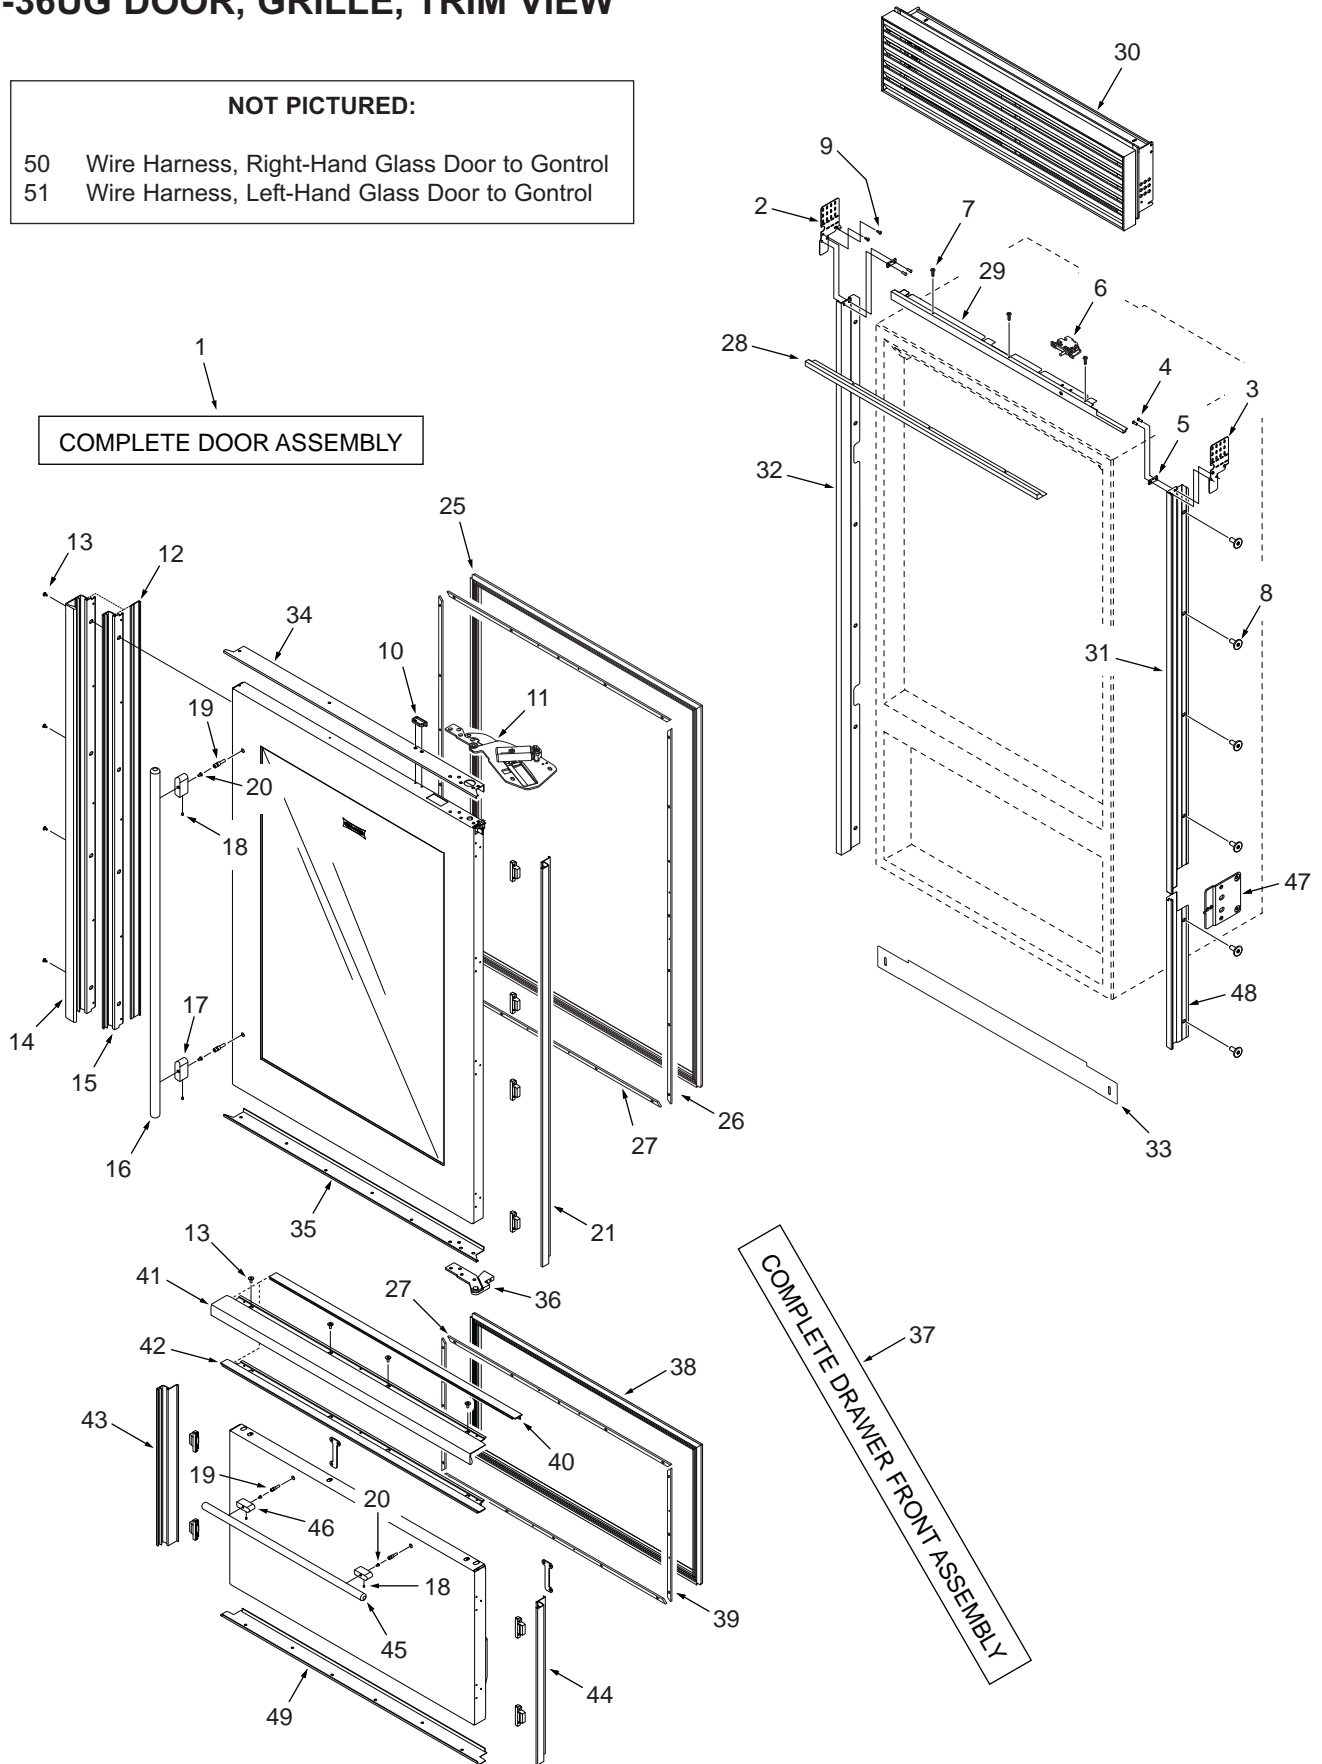

BI-36UG DOOR, GRILLE, TRIM PARTS LIST

Ref #	Part #	Description	Ref #	Part #	Description
1	7009692	Door, Ref Glass LH-F/O 36UG Svce	25	7010973	Gasket, Door Svce
	7009702	Door, Ref Glass RH-F/O 36UG Svce	26	7010974	Retainer, Gasket Door Svce (~ 48")
	7009714	Door, Ref Glass RH-S 36UG Svce	27	7007270	Retainer, Door Gasket Svce (~ 33")
	7009716	Door, Ref Glass LH-S 36UG Svce	28	7007265	Trim, Cabinet Top Svce
	7009732	Door, Ref Glass LH-F/O 36UA Svce	29	7007264	Frame, Cabinet Top RH Svce
	7009742	Door, Ref Glass RH-F/O 36UA Svce		7011015	Frame, Cabinet Top LH Svce
	7009754	Door, Ref Glass RH-S 36UA Svce	30	7007128	Grille, Framed 36 Svce
	7009756	Door, Ref Glass LH-S 36UA Svce		7007132	Grille, Stainless 36 Svce
NOTE: Door Assemblies do NOT incl. hinges / handles.				7007136	Grille, Overlay 36 Svce
2	7007261	Bracket, Grille LH Svce (Includes Support & Rivets)	31	7010975	Mainframe Assy, Rt Upper (RH Hinge)
3	7007260	Bracket, Grille RH Svce (Includes Support & Rivets)		7010976	Mainframe Assy, Lt Upper (LH Hinge)
4	7005254	Rivet, Semi-Tubular .180 X .280	32	7007262	Mainframe Assy, Right Side (LH Hinge)
5	7001150	Bracket, Frame Support		7007263	Mainframe Assy, Left Side (RH Hinge)
6	7007259	Switch Assy, Svce	33	7007266	Kickplate, Stainless 36 Svce
7	7001277	Screw, Machine #10-24X1/4		7007709	Kickplate, Solid Black 36 Svce
8	6201550	Screw, #8-18 X 1/2 Low Profile	34	7010947	Trim, Door Top RH Svce
9	6201890	Screw, #8-15X3/8 6-Lobe Trhd		7010949	Trim, Door Top LH Svce
10	7010943	Depressor,Door Switch Svce(SS Door)	35	7010948	Trim, Door Bot RH Svce
	7011201	Depressor,Door Switch Svce(F/O Door)		7010950	Trim, Door Bot LH Svce
11	7010285	Hinge Assy, Top RH Low Svce	36	7010287	Hinge, Mid U RH Svce
	7010286	Hinge Assy, Top LH Low Svce		7010288	Hinge, Mid U LH Svce
12	7010188	Door, Screw Cover 50 Svce	37	7005370	Drawer, Fre-F/O 36U/UG/UA Svce
13	6201550	Screw, #8-18 X 1/2 Low Profile		7005384	Drawer, Fre-S 36U/UG/UA Svce
14	7010197	Handle, Framed Door 50 Svde	NOTE: Drawer Assemblies do NOT include handles.		
15	7010207	Trim, Door Handle 50 Svce (Overlay)	38	7010982	Gasket, Drawer 36 Svce
16	7010968	Handle Assy, Tubular 44.25 Svce	39	7010984	Retainer, Gasket Door Svce (~ 17")
	7010970	Handle Assy, PRO 37.5 Svce	40	7010189	Drawer Screw Cover 36 Svce
	7010972	Handle Assy, Curved 45.188 Svce	41	7010199	Handle, Framed Drawer 36 SVCE
17	NA	For Tubular, See 7010968	42	7010209	Trim, Drawer Top 36 Svce
	NA	For PRO, See 7010970	43	7010987	Trim, Drawer Side Svce
	NA	For Curved, See 7010972	44	7010987	Trim, Drawer Side Svce
18	6110730	Screw, Set #10-32X1/4 SS, Cone	45	7010993	Handle Assy, Tubular 30.312 Svce
19	3511520	Stud, Mounting		7010995	Handle Assy, PRO 23.5 Svce
20	6111090	Bolt, #10-24X1/2 (Tubular & Pro)		7010997	Handle Assy, Curved 31.25 Svce
	6111020	Screw, #10-24X3/8 FI Hd (Curved)	46	NA	For Tubular, See 7010993
21	7010966	Trim, Door Hinge Side Svce		NA	For PRO, See 7010995
22	NA			NA	For Curved, See 7010997
23	NA		47	7010988	Hinge, Side Plate RH Svce
24	NA			7010989	Hinge, Side Plate LH Svce
			48	7010980	Frame, Main Side Right Lwr(RH Hinge)
				7010981	Frame, Main Side Left Lwr (LH Hinge)
			49	7010985	Trim, Drawer Bot Svce

NOT PICTURED:

50	7011110	W/H, RH Glass Door Svce (From door to Control)
51	7011111	W/H, LH Glass Door Svce (From door to Control)

BI-36UG DOOR, GRILLE, TRIM VIEW

NOT PICTURED:

- 50 Wire Harness, Right-Hand Glass Door to Control
- 51 Wire Harness, Left-Hand Glass Door to Control