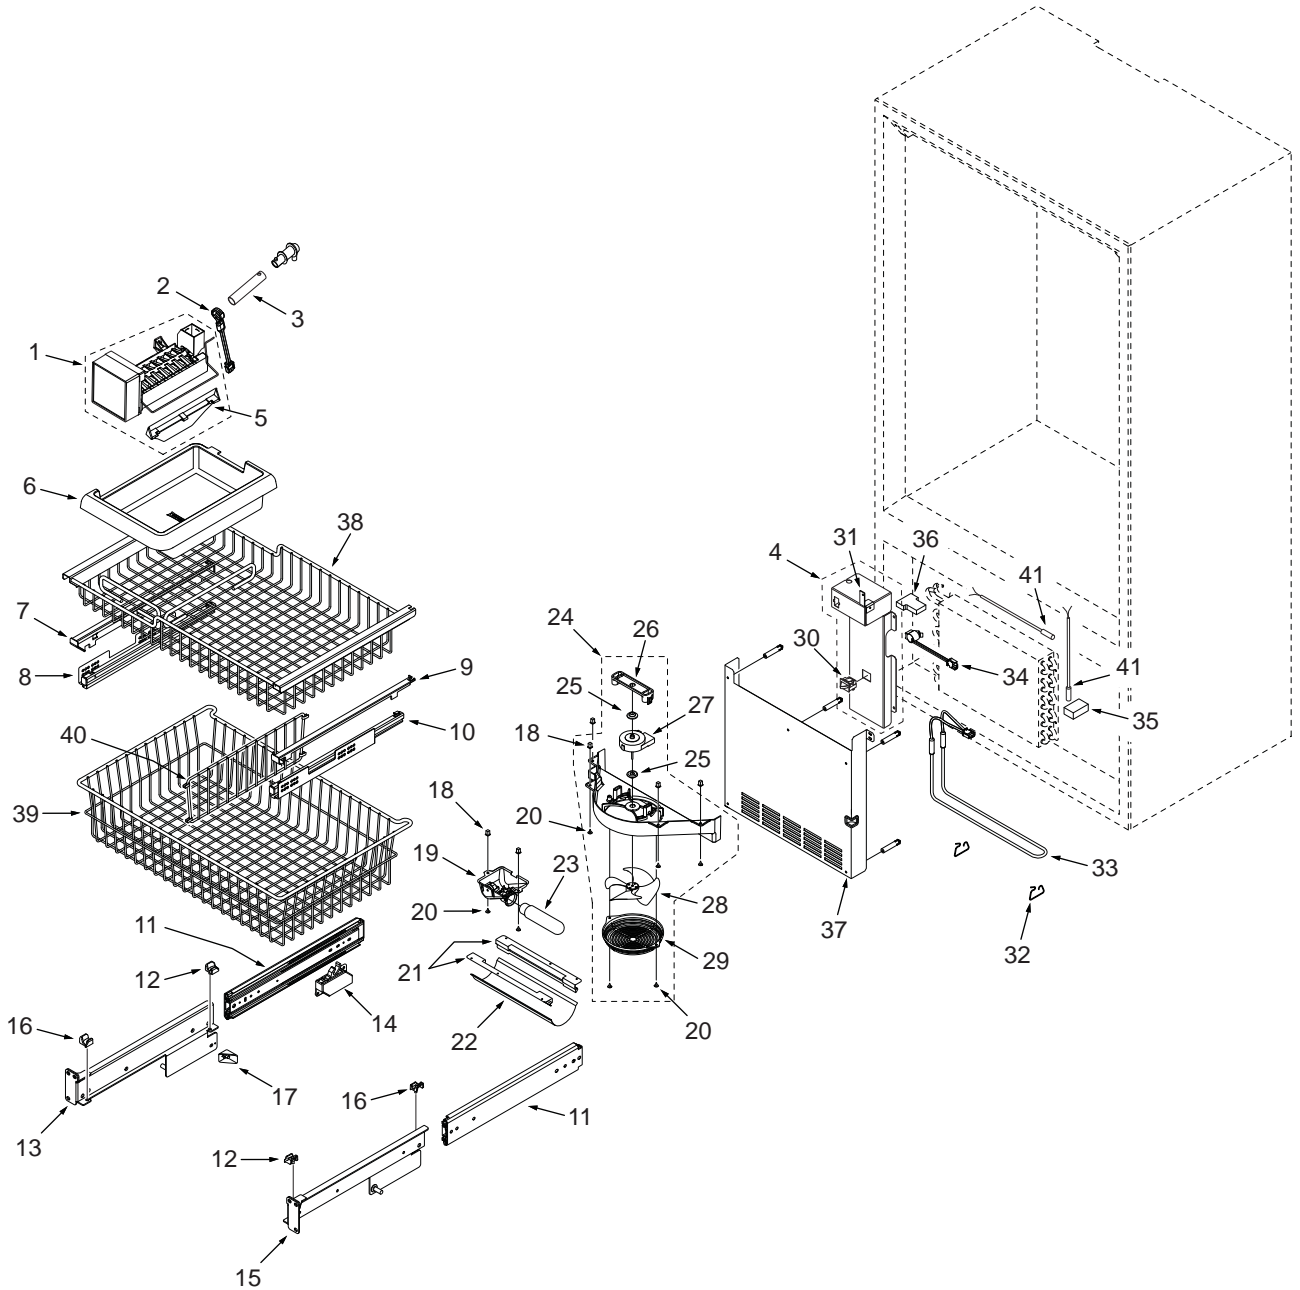

## BI-36UG REFRIGERATOR INTERIOR VIEW

**BI-36UG FREEZER INTERIOR PARTS LIST**

<u>Ref #</u>	<u>Part #</u>	<u>Description</u>	<u>Ref #</u>	<u>Part #</u>	<u>Description</u>
1	7009437	Icemaker, Assy Long Arm Svce	21	7009431	Retainer, Light Diffuser Svce
2	7009435	Heater, Fill Tube Svce	22	7009430	Diffuser, Fre Lower LT Svce
3	7009434	Tube, Fill Svce	23	7006999	Lamp, Blue Glass Svce
4	7011207	Cover Assy, Wire Svce (includes W/H)	24	7009378	Fann Assy, Evap Svce
5	7009436	Arm, Icemaker Svce	25	7005046	Grommet, Motor Fan
6	7009438	Bin, Icemaker Svce	26	NA	See 7009378
7	7011163	Retainer, Upper Basket LH Svce	27	NA	See 7009378
8	7009392	Slide Assy, Fre Basket LH Svce	28	7011058	Fan Blade, White Svce
9	7011162	Retainer, Upper Basket RH Svce	29	7011171	Guard, Fan Svce
10	7009391	Slide Assy, Fre Basket RH Svce	30	3060140	Switch, Light
11	7011173	Slide Assy, Full Extension Svce	31	7009433	Bracket, icemaker Svce
12	7009399	Retainers, Lwr Fre Basket Svce (4)	32	7005253	Clip, Defrost Heater
13	7009400	Support, Assy Left Svce	33	7009385	Heater, Defrost Svce
14	7009401	Closer, Drawer LH Svce	34	7011174	Switch, Defrost Terminator Svce
15	7009398	Support, Assy Right Svce	35	7009386	Block,Evap Foam Svce (incl, LH & RH)
16	7009399	Retainers, Lwr Fre Basket Svce (4)	36	7009386	Block,Evap Foam Svce (incl, LH & RH)
17	7002646	Depressor, Switch	37	7009390	Duct Assy, Fre Svce
18	6220220	Screw, Grommet 1/32X3/8 Sq	38	7009439	Basket, Fre Upper Svce
19	7009429	Bracket Assy, 1 LT (T)DOM Svce	39	7009440	Basket, Fre Lower Svce
	7007044	Lampholder, Angle Dom Svce	40	7011170	Divider, Lower Basket Svce
20	6201890	Screw, #8-15X3/8 6 Lobe Tr Hd	41	4204740	Therm Assy, Svce

## BI-36UG FREEZER INTERIOR VIEW