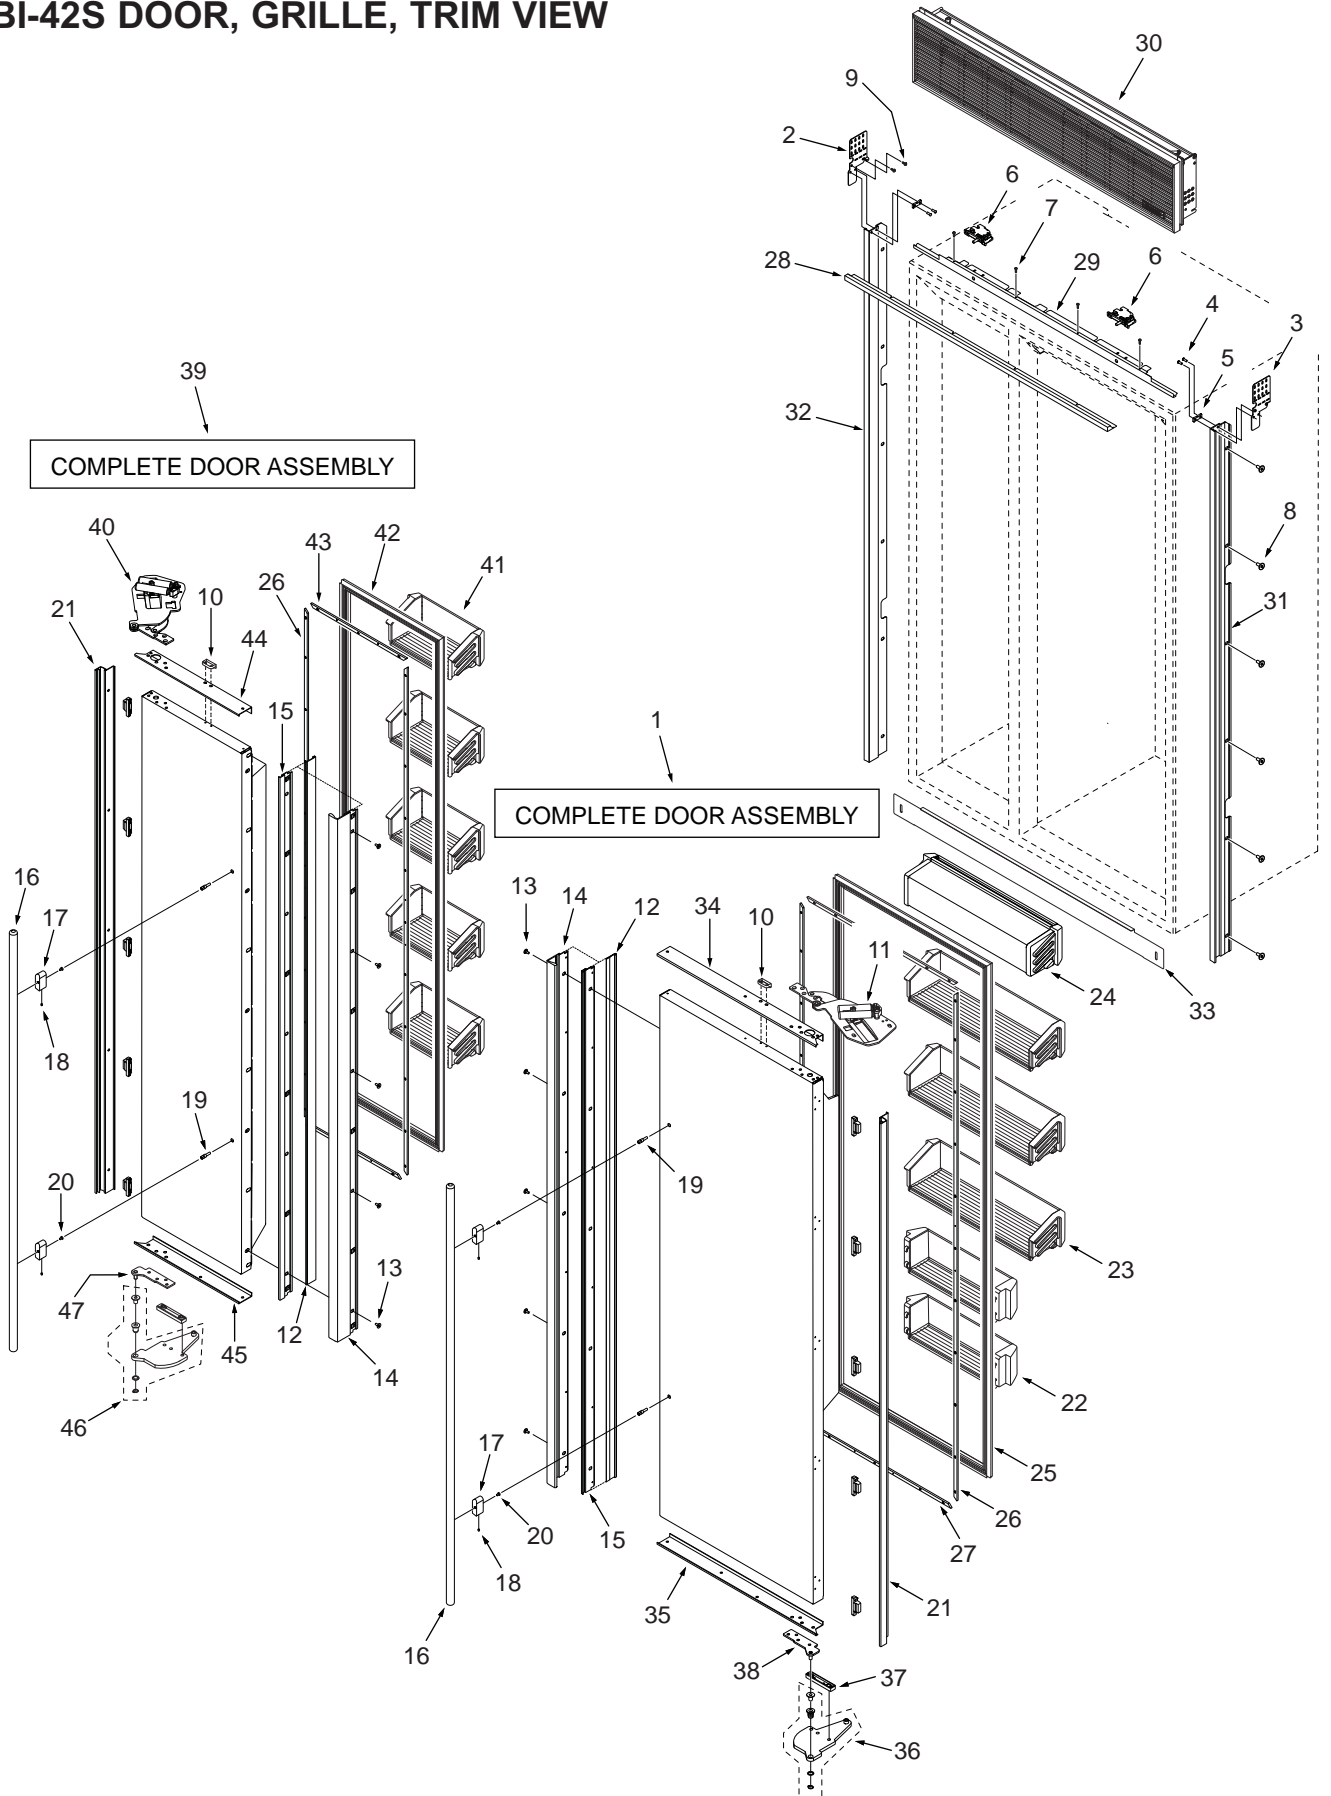

BI-42S DOOR, GRILLE, TRIM PARTS LIST

Ref #	Part #	Description	Ref #	Part #	Description
1	7009674	Door, Ref -S 42S Svce	22	7010674	Shelf Assy, Door Shallow Svce
	7009680	Door, Ref -F/O 42S Svce	23	7010666	Shelf Assy, Door Standard Svce
NOTE: Door Assemblies do NOT incl. hinges / handles.			24	7010678	Shelf Assy, Door Dairy Svce
2	7007261	Bracket, Grille LH Svce (Includes Support & Rivets)	25	7011040	Gasket, Door Svce
3	7007260	Bracket, Grille RH Svce (Includes Support & Rivets)	26	7007269	Retainer, Door Gasket Svce (~ 67")
4	7005254	Rivet, Semi-Tubular .180 X .280	27	7011043	Retainer, Gasket Door Svce (~ 23")
5	7001150	Bracket, Frame Support	28	7011044	Trim, Cabinet Top Svce
6	7007259	Switch Assy, Svce	29	7011045	Frame, Cabinet Top 42 Svce
7	7001277	Screw, Machine #10-24X1/4	30	7007129	Grille, Framed 42 Svce
8	6201550	Screw, #8-18 X 1/2 Low Profile		7007133	Grille, Stainless 42 Svce
9	6201890	Screw, #8-15X3/8 6-Lobe Trhd		7007137	Grille, Overlay 42 Svce
10	7010943	Depressor,Door Switch Svce(SS Door)	31	7007262	Mainframe Assy, Right Side Svce
	7011201	Depressor,Door Switch Svce(F/O Door)	32	7007263	Mainframe Assy, Left Side Svce
11	7010285	Hinge Assy, Top RH Low Svce	33	7011038	Kickplate, Solid Black 42 Svce
12	7010187	Door, Screw Cover 70 Svce		7011039	Kickplate, Stainless 36 Svce
13	6201550	Screw, #8-18 X 1/2 Low Profile	34	7011041	Trim, Door Top Svce
14	7010195	Handle, Framed Door 70 Svde	35	7011042	Trim, Door Bottom Svce
15	7010205	Trim, Door Handle 70 Svce (Overlay)	36	7009852	Hinge,Cabinet Bot RH Svce
16	7010952	Handle Assy, Tubular 63.875 Svce	37	7000405	Standoff, .312 Plate
	7010954	Handle Assy, PRO 42.125 Svce	38	7010940	Hinge, Door Bottoom RH Svce
	7010956	Handle Assy, Curved 57.625 Svce	39	7009678	Door, Fre -S 42S/SD Svce
17	NA	For Tubular, See 7010952		7009682	Door, Fre -F/O 42S/SD Svce
	NA	For PRO, See 7010954	NOTE: Door Assemblies do NOT incl. hinges / handles.		
	NA	For Curved, See 7010956	40	7010286	Hinge Assy, Top LH Low Svce
18	6110730	Screw, Set #10-32X1/4 SS, Cone	41	7010671	Shelf Assy, Door Standard Svce
19	3511520	Stud, Mounting	42	7011037	Gasket, Door Svce
20	6111090	Bolt, #10-24X1/2 (Tubular & Pro)	43	7011034	Retainer, Gasket Door Svce (~ 14.5")
	6111020	Screw, #10-24X3/8 FI Hd (Curved)	44	7011035	Trim, Door Top Svce
21	7010946	Trim, Door Hinge Side Svce	45	7011036	Trim, Door Bottom Svce
			46	7009851	Hinge,Cabinet Bot LH Svce
			47	7010941	Hinge, Door Bottoom LH Svce

BI-42S DOOR, GRILLE, TRIM VIEW