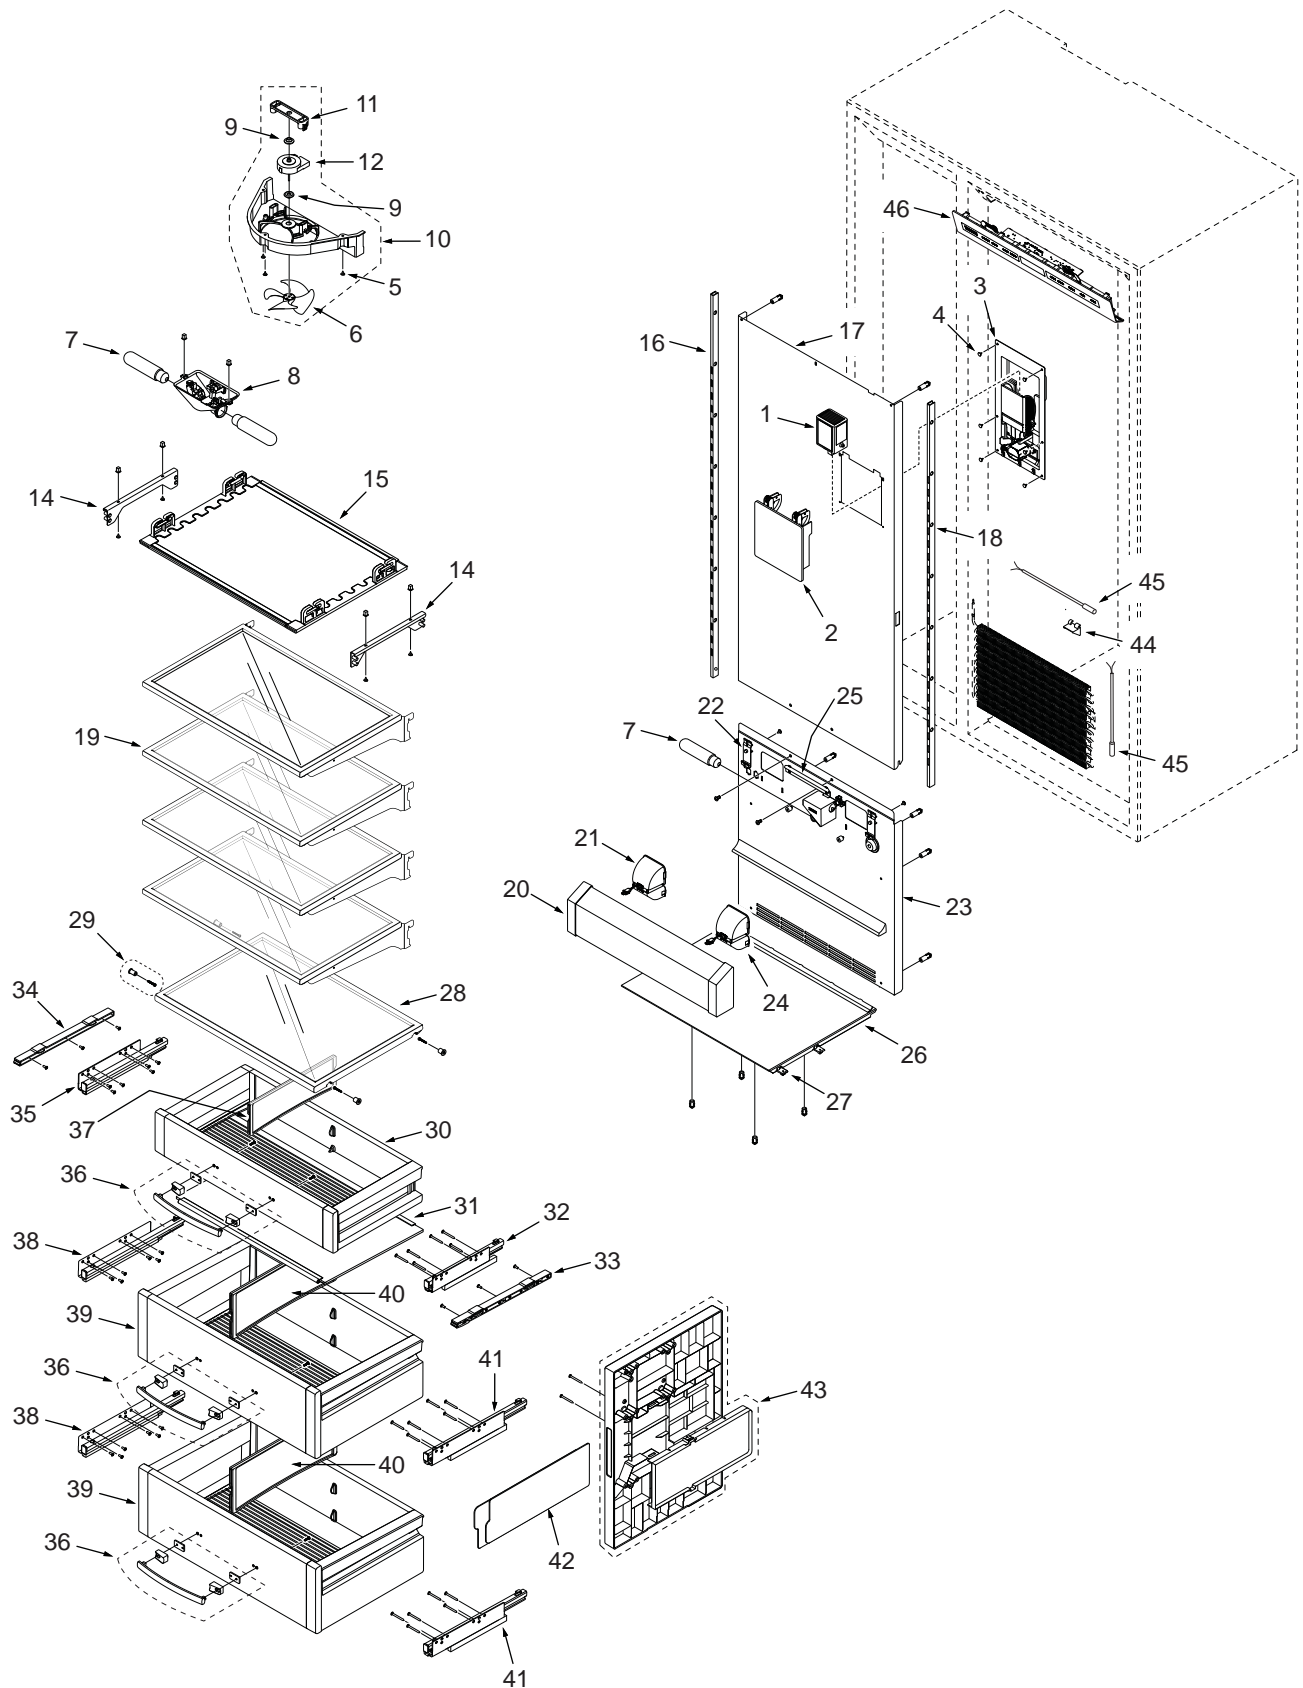

BI-42S REFRIGERATOR INTERIOR PARTS LIST

<u>Ref #</u>	<u>Part #</u>	<u>Description</u>	<u>Ref #</u>	<u>Part #</u>	<u>Description</u>
1	7007023	Cartridge, Air Purifier Svce	24	7007036	Duct, Fan Right Svce
2	7007021	Door Assy, Air Purifier Svce	25	7007033	Retainer, Wire Raceway Svce
3	7007022	Pocket Assy, Air Purifier Svce	26	7010421	Duct Assy, Ref Bottom Svce
4	6201890	Screw, #8-15X3/8 6 Lobe TR HD	27	7004161	Clip, Crisper Duct
5	6201890	Screw, #8-15X3/8 6 Lobe Tr Hd	28	7010432	Shelf, Crisper Svce
6	7011058	Fan Blade, White Svce	29	7003167	Standoff, Fixed Shelf Ref
7	7006999	Lamp, Blue Glass Svce	30	7010435	Deli Assy, Svce
8	7006997	Light Assy, Dual w/T Dom Svce	31	7010433	Glass, Cover Crisper Svce
	7007044	Lampholder, Angle Dom Svce		7011095	Seal, Crisper Front Svce
9	7005046	Grommet, Motor Fan		7011096	Seal, Crisper Rear Svce
10	7010329	Fan Assy, Eavp Svce	32	7007056	Slide, Drawer RH Svce
11	NA	See 7010329	33	7006975	Support, Crisper Cover RH Svce
12	NA	See 7010329	34	7007053	Support, Crisper Cover LH Svce
13	NA		35	7007057	Slide, Drawer LH Svce
14	7007048	Bracket, Light Diffuser Svce	36	7011094	Handle Assy, Drawer Svce
15	7009602	Diffuser Assy, Light Svce	37	7011081	Divider, Deli Svce
16	7007029	Shelf Ladder, LH Svce	38	7007055	Slide, Drawer LH Svce
17	7010393	Duct Assy, Ref Upper Svce	39	7010434	Crisper Assy, Svce
18	7007028	Shelf Ladder, RH Svce	40	7011080	Divider, Crisper Svce
19	7010808	Shelf, Cantilever Svce	41	7007054	Slide, Drawer LH Svce
20	7010807	Cover, Crisper Light Svce	42	7007060	Card, Consumer Use & Care Svce
21	7007034	Duct, Fan Left Svce	43	7007062	Crisper Assy, Spacer RH Svce
22	7007040	Support, Crisper Cover Svce	44	7007030	Bracket, Thermistor Svce
23	7010419	Duct Assy, Ref Lower Svce	45	4204740	Therm Assy, Svce
			46	7009857	Panel, CL 42S,D Svce

BI-42S REFRIGERATOR INTERIOR VIEW