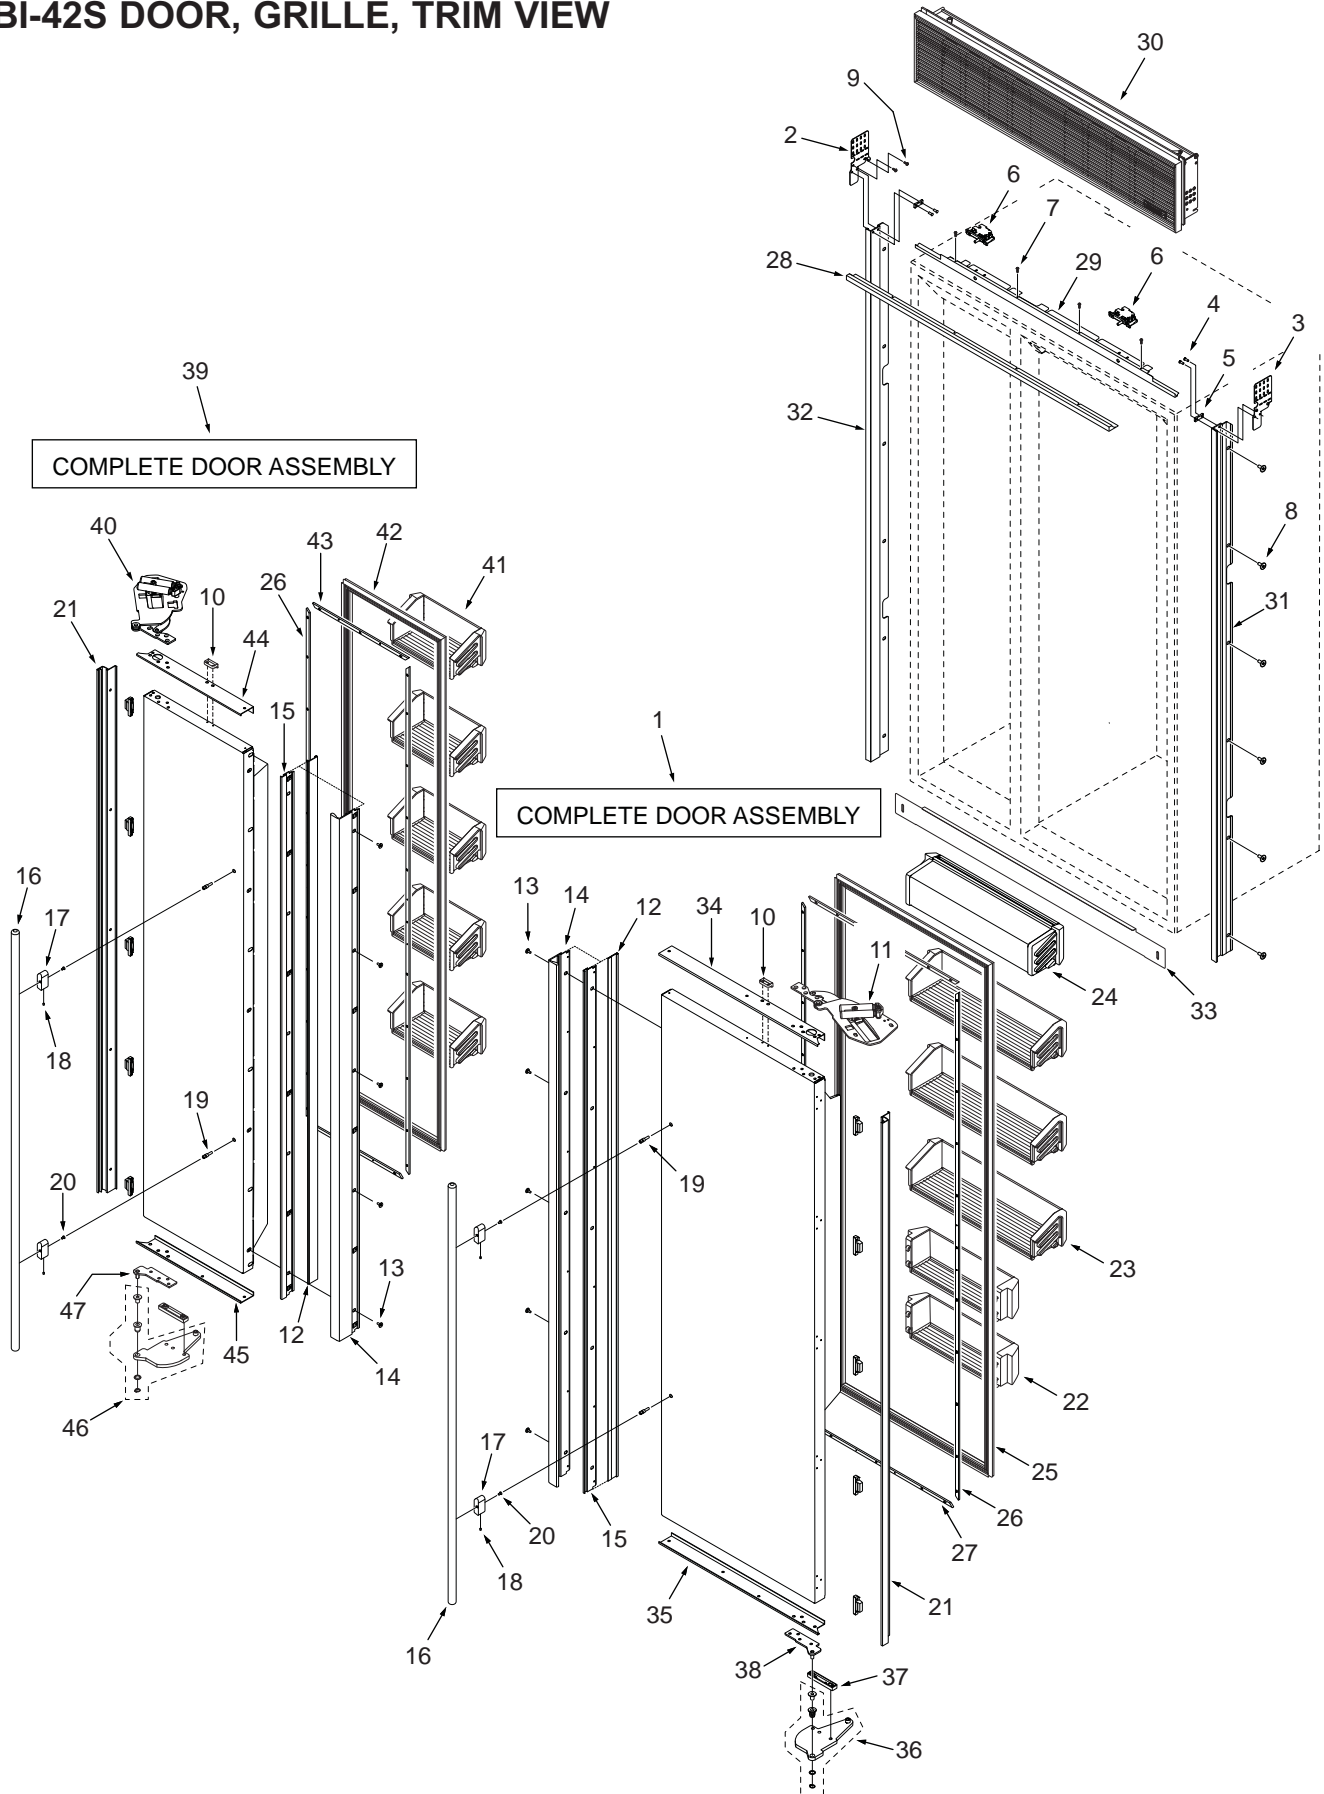

BI-42S DOOR, GRILLE, TRIM PARTS LIST

Ref #	Part #	Description	Ref #	Part #	Description
1	7009674	Door, Ref -S 42S Svce	22	7010674	Shelf Assy, Door Shallow Svce
	7009680	Door, Ref -F/O 42S Svce	23	7010666	Shelf Assy, Door Standard Svce
NOTE: Door Assemblies do NOT incl. hinges / handles.			24	7010678	Shelf Assy, Door Dairy Svce
2	7007261	Bracket, Grille LH Svce (Includes Support & Rivets)	25	7011040	Gasket, Door Svce
3	7007260	Bracket, Grille RH Svce (Includes Support & Rivets)	26	7007269	Retainer, Door Gasket Svce (~ 67")
4	7005254	Rivet, Semi-Tubular .180 X .280	27	7011043	Retainer, Gasket Door Svce (~ 23")
5	7001150	Bracket, Frame Support	28	7011044	Trim, Cabinet Top Svce
6	7007259	Switch Assy, Svce	29	7011045	Frame, Cabinet Top 42 Svce
7	7001277	Screw, Machine #10-24X1/4	30	7007129	Grille, Framed 42 Svce
8	6201550	Screw, #8-18 X 1/2 Low Profile		7007133	Grille, Stainless 42 Svce
9	6201890	Screw, #8-15X3/8 6-Lobe Trhd		7007137	Grille, Overlay 42 Svce
10	7010943	Depressor,Door Switch Svce(SS Door)	31	7007262	Mainframe Assy, Right Side Svce
	7011201	Depressor,Door Switch Svce(F/O Door)	32	7007263	Mainframe Assy, Left Side Svce
11	7010285	Hinge Assy, Top RH Low Svce	33	7011038	Kickplate, Solid Black 42 Svce
12	7010187	Door, Screw Cover 70 Svce		7011039	Kickplate, Stainless 36 Svce
13	6201550	Screw, #8-18 X 1/2 Low Profile	34	7011041	Trim, Door Top Svce
14	7010195	Handle, Framed Door 70 Svde	35	7011042	Trim, Door Bottom Svce
15	7010205	Trim, Door Handle 70 Svce (Overlay)	36	7009852	Hinge,Cabinet Bot RH Svce
16	7010952	Handle Assy, Tubular 63.875 Svce	37	7000405	Standoff, .312 Plate
	7010954	Handle Assy, PRO 42.125 Svce	38	7010940	Hinge, Door Bottoom RH Svce
	7010956	Handle Assy, Curved 57.625 Svce	39	7009678	Door, Fre -S 42S/SD Svce
17	NA	For Tubular, See 7010952		7009682	Door, Fre -F/O 42S/SD Svce
	NA	For PRO, See 7010954	NOTE: Door Assemblies do NOT incl. hinges / handles.		
	NA	For Curved, See 7010956	40	7010286	Hinge Assy, Top LH Low Svce
18	6110730	Screw, Set #10-32X1/4 SS, Cone	41	7010671	Shelf Assy, Door Standard Svce
19	3511520	Stud, Mounting	42	7011037	Gasket, Door Svce
20	6111090	Bolt, #10-24X1/2 (Tubular & Pro)	43	7011034	Retainer, Gasket Door Svce (~ 14.5")
	6111020	Screw, #10-24X3/8 FI Hd (Curved)	44	7011035	Trim, Door Top Svce
21	7010946	Trim, Door Hinge Side Svce	45	7011036	Trim, Door Bottom Svce
			46	7009851	Hinge,Cabinet Bot LH Svce
			47	7010941	Hinge, Door Bottoom LH Svce

BI-42S DOOR, GRILLE, TRIM VIEW