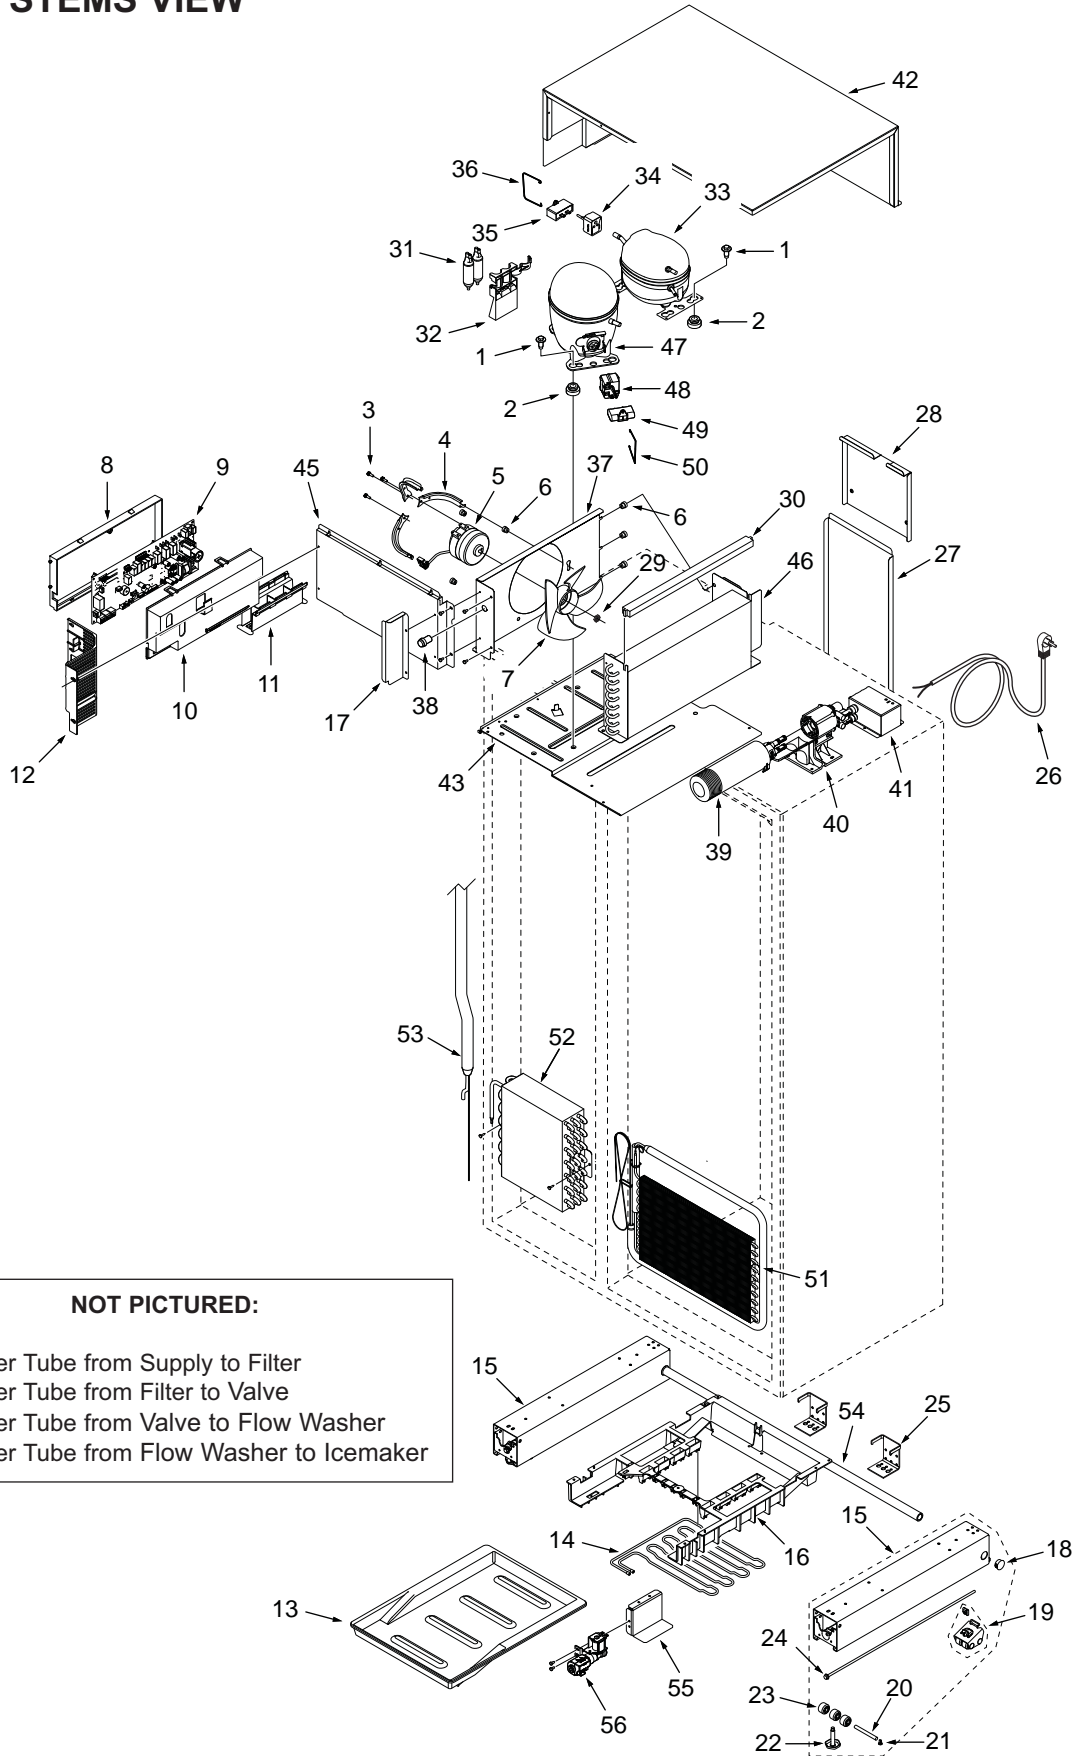

BI-42S SYSTEMS PARTS LIST

<u>Ref #</u>	<u>Part #</u>	<u>Description</u>	<u>Ref #</u>	<u>Part #</u>	<u>Description</u>
1	7002076	Screw, Comp Mounting	30	7011251	Foam, Condenser Svce
2	3150010	Mount, Rubber #70456-1	31	7006964	Drier, High Side Svce
3	6201580	Screw,#8-36 X 1/2 Nylon Patch	32	7006965	Bracket, Drier Svce
4	7011248	Bracket, Cond Fan Motor Svce	33	7009447	Compressor Assy, EM20HSC Svce
5	7011250	Motor, Condenser Svce	34	7010827	Electricals, EM20HSC Svce
6	3220360	Grommet, Mtg Brkt	35	7009448	Capacitor, 5 Mf Svce
7	7006971	Fan Blade, Condenser Svce	36	7011276	Clip, Ref Electricals Svce
8	7006984	Enclosure, Control Board Svce	37	7007859	Shroud Assy, Condenser Svce
9	7006953	Control Assy, Board Svce	38	7007864	Switch, Filter Reset Svce
10	7006976	Cover, Control Housing Svce	39	7005017	Water Filter Assy, Replacement
11	7006955	Support, Control Board Svce		7007863	Filter,Water Svce (Needs Special Auth)
12	7006956	Grille, Control Area Svce		7005018	Plug, Water Filter Bypass (Sales Acc.)
13	7006979	Drain Pan, Svce	40	7007862	Manifold, Water Filter Svce
14	7006990	Heater, Drain Pan Svce	41	7011297	Cover, Power Cord DOM Svce
15	7006982	Base Assy, Cabinet Svce	42	7011296	Shroud Assy, Unit Svce
16	7006980	Support, Drain Pan Svce	43	7010424	Unit Tray, Svce
17	7006969	Divider, Air Svce	44	NA	
18	7003021	Plug, 7/8 Nyl hole Black	45	7011298	Shroud Assy, Compressor Svce
19	7006985	Bracket Assy, Cabinet Roller Svce	46	7010319	Condenser, Assy Svce
20	3550560	Straight Pin, Base Assy - .312" x 2.88"	47	7009446	Compressor Assy, EGX60HLC Svce
21	3450620	Clip, Canoe	48	7011254	Electricals, EGX60HLC TSD Svce
22	3570050	Leg, Leveling	49	7005578	Capacitor, 12Mf SVCE
23	3421240	Cabinet Roller	50	7011277	Clip, TSD ElectricalsSvce
24	6111000	Screw, Adjusting 1/4-20 X 20.5	51	7010391	Evap, Ref Svce
25	7009311	Bracket, Anti-Tip Pkg Svce (2 Brackets)		7010392	Evap Assy, Ref Svce (Incl Heat Exch)
26	7006977	Cord, Power DOM Svce	52	7010353	Evap, Fre Svce
27	7006952	Duct, Shell Back Svce	53	7010388	Evap Assy, Fre Svce (Evap & Heat Ex)
28	7006951	Duct, Shell Upper Back Svce	54	7011294	Bar, Anti-Tip Svce
29	6150410	Nut, 1/4-20	55	7007866	Bracket, Water Valve Svce
			56	7007865	Valve, Water Single Svce

NOT PICTURED:

57	7010630	Tube, Water Svce (Supply to Filter)
58	7010651	Tube, Water Fltr to Valve Svce (Filter to Valve)
59	7010640	Tube, Water Svce (Valve to Flow Washer)
60	7010625	Tube, Water Svce (Flow Washer to I/M)

BI-42S SYSTEMS VIEW

NOT PICTURED:

- 57 Water Tube from Supply to Filter
- 58 Water Tube from Filter to Valve
- 59 Water Tube from Valve to Flow Washer
- 60 Water Tube from Flow Washer to Icemaker