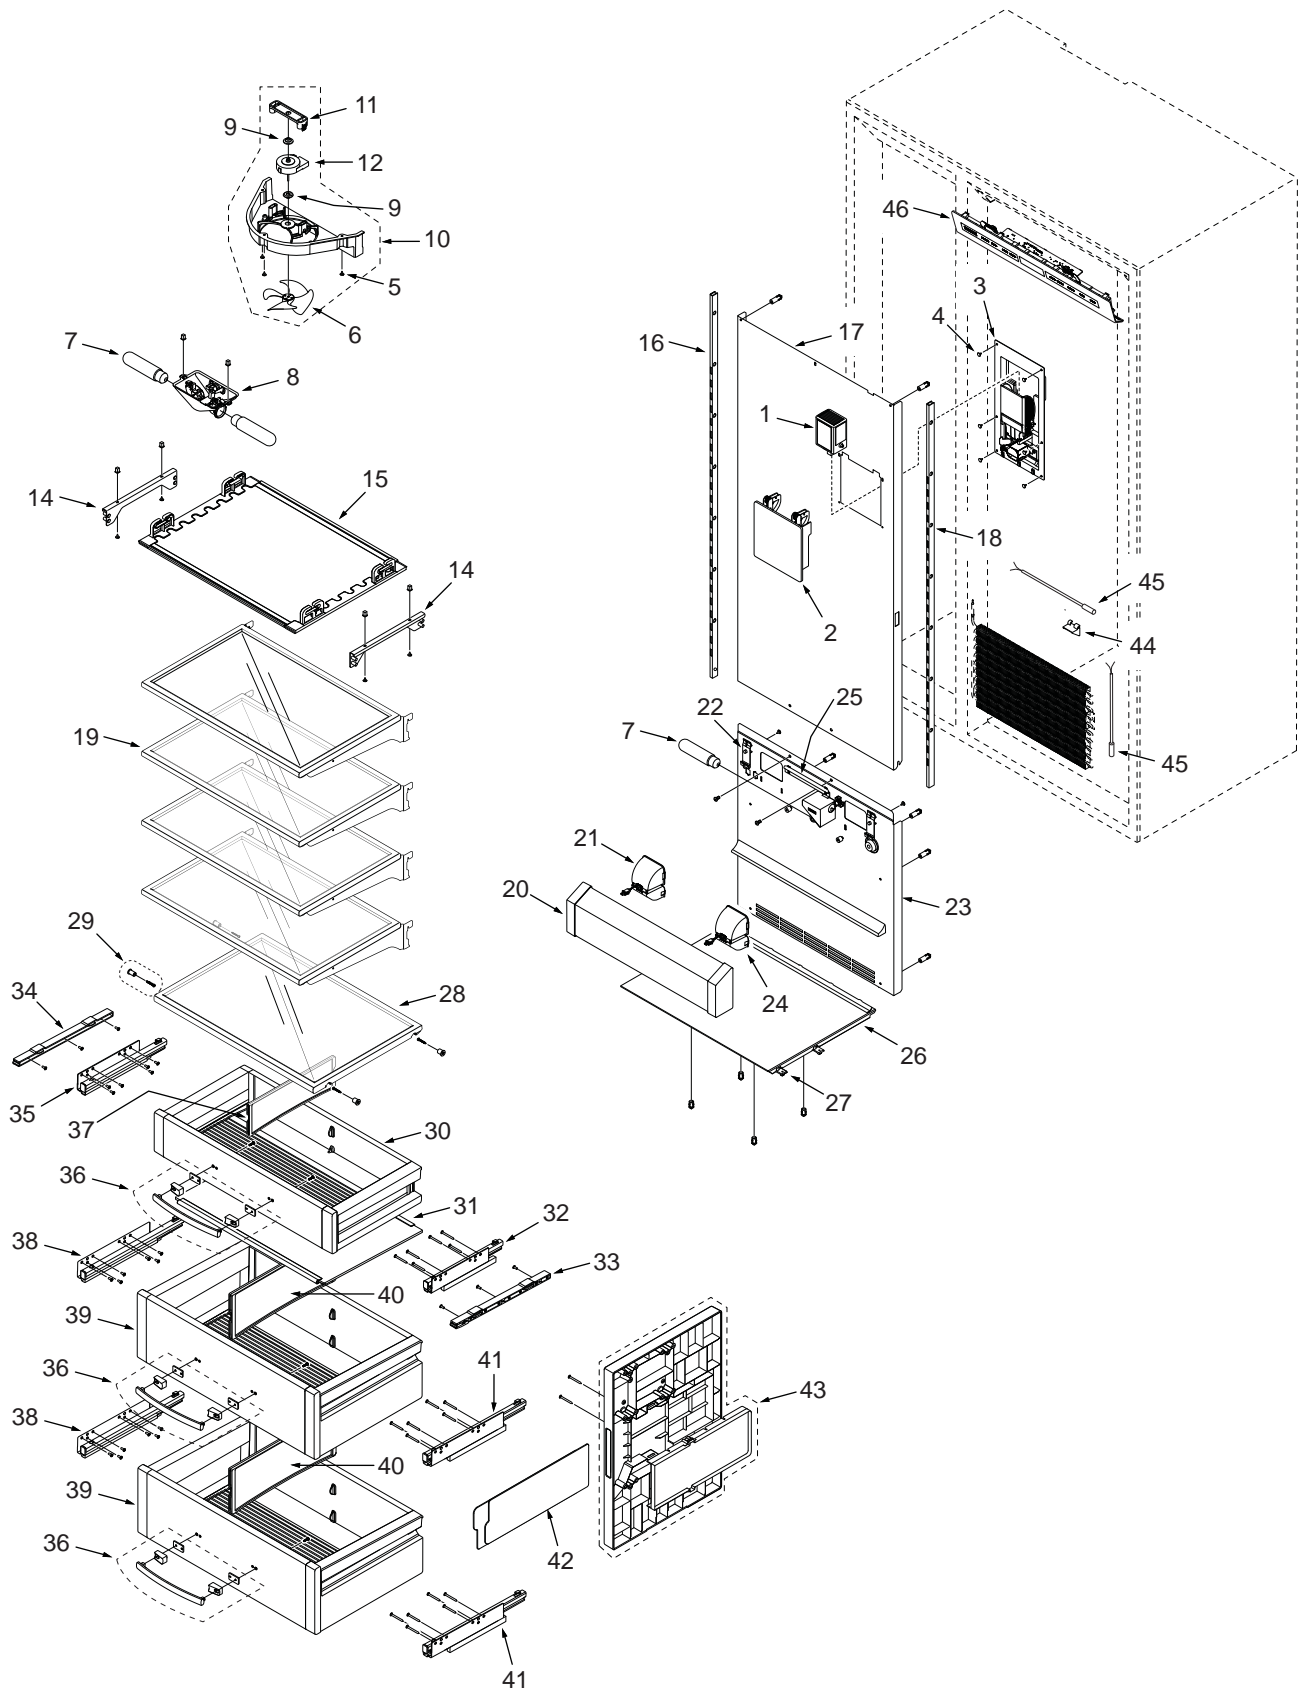

BI-42S REFRIGERATOR INTERIOR PARTS LIST

<u>Ref #</u>	<u>Part #</u>	<u>Description</u>	<u>Ref #</u>	<u>Part #</u>	<u>Description</u>
1	7007023	Cartridge, Air Purifier Svce	24	7007036	Duct, Fan Right Svce
2	7007021	Door Assy, Air Purifier Svce	25	7007033	Retainer, Wire Raceway Svce
3	7007022	Pocket Assy, Air Purifier Svce	26	7010421	Duct Assy, Ref Bottom Svce
4	6201890	Screw, #8-15X3/8 6 Lobe TR HD	27	7004161	Clip, Crisper Duct
5	6201890	Screw, #8-15X3/8 6 Lobe Tr Hd	28	7010432	Shelf, Crisper Svce
6	7011058	Fan Blade, White Svce	29	7003167	Standoff, Fixed Shelf Ref
7	7006999	Lamp, Blue Glass Svce	30	7010435	Deli Assy, Svce
8	7006997	Light Assy, Dual w/T Dom Svce	31	7010433	Glass, Cover Crisper Svce
	7007044	Lampholder, Angle Dom Svce		7011095	Seal, Crisper Front Svce
9	7005046	Grommet, Motor Fan		7011096	Seal, Crisper Rear Svce
10	7010329	Fan Assy, Eavp Svce	32	7007056	Slide, Drawer RH Svce
11	NA	See 7010329	33	7006975	Support, Crisper Cover RH Svce
12	NA	See 7010329	34	7007053	Support, Crisper Cover LH Svce
13	NA		35	7007057	Slide, Drawer LH Svce
14	7007048	Bracket, Light Diffuser Svce	36	7011094	Handle Assy, Drawer Svce
15	7009602	Diffuser Assy, Light Svce	37	7011081	Divider, Deli Svce
16	7007029	Shelf Ladder, LH Svce	38	7007055	Slide, Drawer LH Svce
17	7010393	Duct Assy, Ref Upper Svce	39	7010434	Crisper Assy, Svce
18	7007028	Shelf Ladder, RH Svce	40	7011080	Divider, Crisper Svce
19	7010808	Shelf, Cantilever Svce	41	7007054	Slide, Drawer LH Svce
20	7010807	Cover, Crisper Light Svce	42	7007060	Card, Consumer Use & Care Svce
21	7007034	Duct, Fan Left Svce	43	7007062	Crisper Assy, Spacer RH Svce
22	7007040	Support, Crisper Cover Svce	44	7007030	Bracket, Thermistor Svce
23	7010419	Duct Assy, Ref Lower Svce	45	4204740	Therm Assy, Svce
			46	7009857	Panel, CL 42S,D Svce

BI-42S REFRIGERATOR INTERIOR VIEW