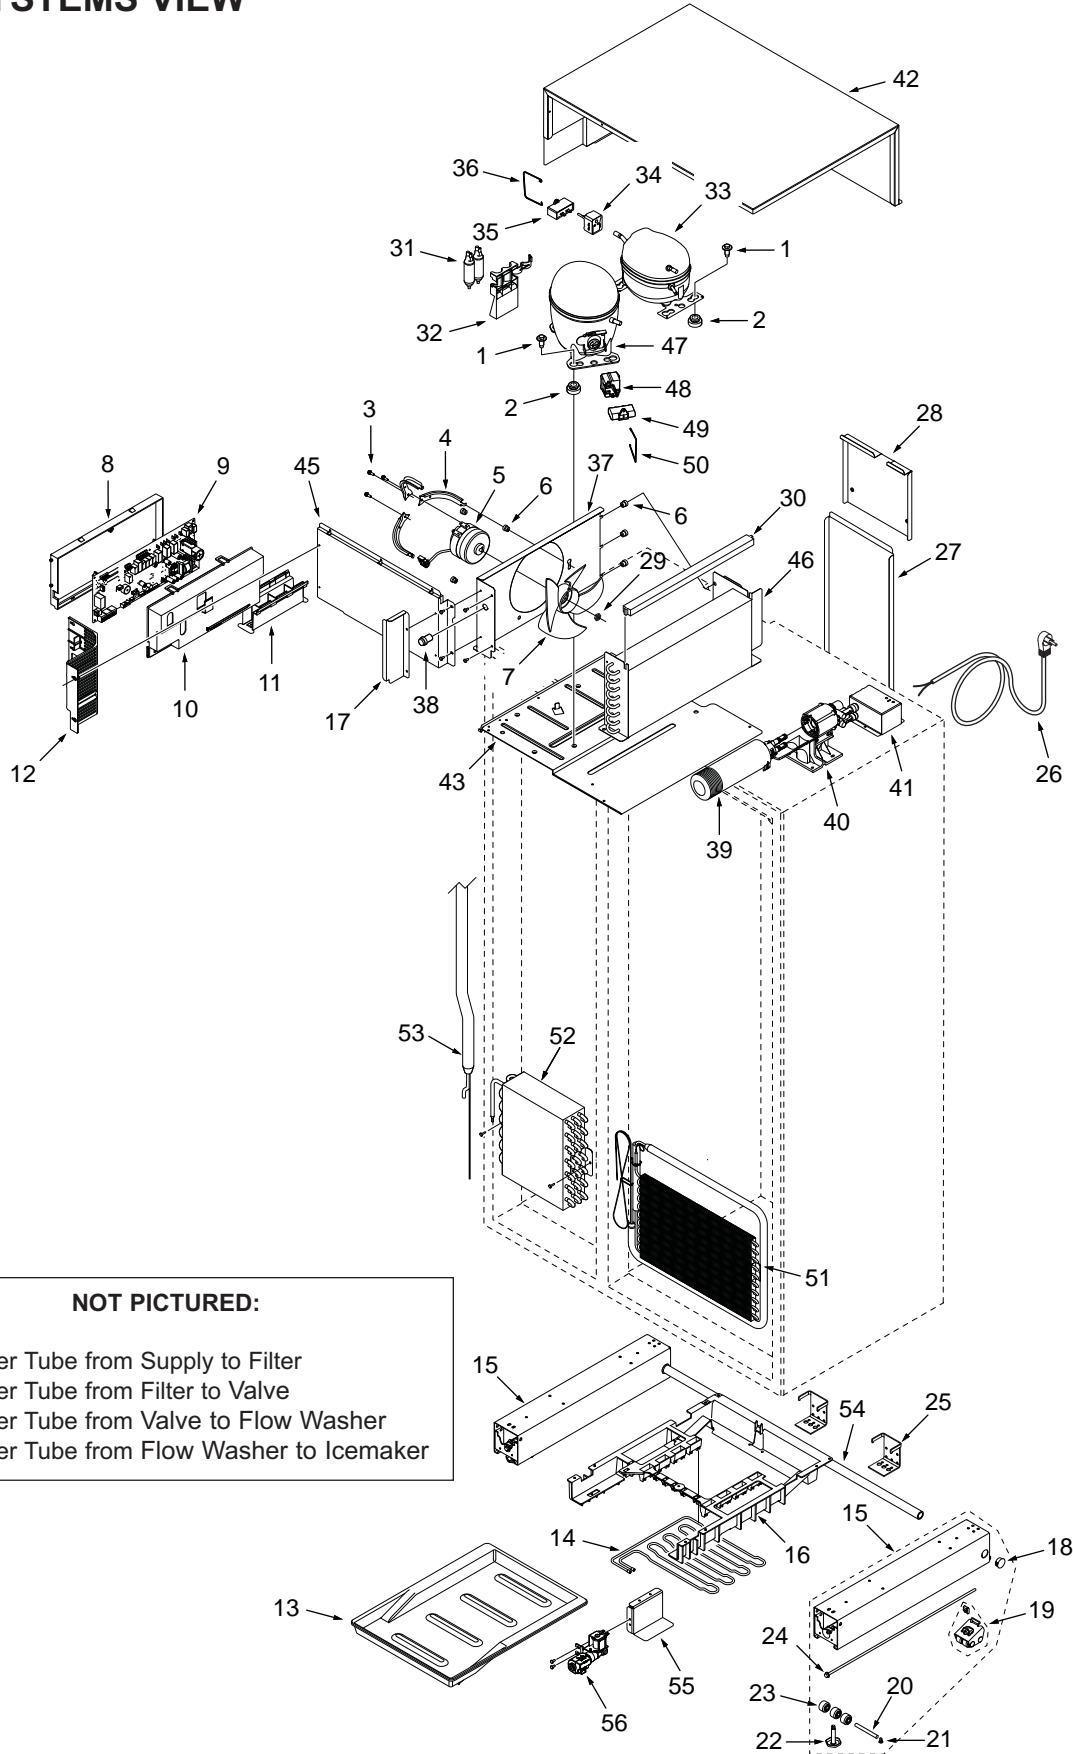

BI-42S SYSTEMS PARTS LIST

Ref #	Part #	Description	Ref #	Part #	Description
1	7002076	Screw, Comp Mounting	30	7011251	Foam, Condenser Svce
2	3150010	Mount, Rubber #70456-1	31	7006964	Drier, High Side Svce
3	6201580	Screw,#8-36 X 1/2 Nylon Patch	32	7006965	Bracket, Drier Svce
4	7011248	Bracket, Cond Fan Motor Svce	33	7009447	Compressor Assy, EM2OHSC Svce
5	7011250	Motor, Condenser Svce	34	7010827	Electricals, EM20HSC Svce
6	3220360	Grommet, Mtg Brkt	35	7009448	Capacitor, 5 Mf Svce
7	7006971	Fan Blade, Condenser Svce	36	7011276	Clip, Ref Electricals Svce
8	7006984	Enclosure, Control Board Svce	37	7007859	Shroud Assy, Condenser Svce
9	7006953	Control Assy, Board Svce	38	7007864	Switch, Filter Reset Svce
10	7006976	Cover, Control Housing Svce	39	7005017	Water Filter Assy, Replacement
11	7006955	Support, Control Board Svce		7007863	Filter,Water Svce (Needs Special Auth)
12	7006956	Grille, Control Area Svce		7005018	Plug, Water Filter Bypass (Sales Acc.)
13	7006979	Drain Pan, Svce	40	7007862	Manifold, Water Filter Svce
14	7006990	Heater, Drain Pan Svce	41	7011297	Cover, Power Cord DOM Svce
15	7006982	Base Assy, Cabinet Svce	42	7011296	Shroud Assy, Unit Svce
16	7006980	Support, Drain Pan Svce	43	7010424	Unit Tray, Svce
17	7006969	Divider, Air Svce	44	NA	
18	7003021	Plug, 7/8 Nyl hole Black	45	7011298	Shroud Assy, Compressor Svce
19	7006985	Bracket Assy, Cabinet Roller Svce	46	7010319	Condenser, Assy Svce
20	3550560	Straight Pin, Base Assy - .312" x 2.88"	47	7009446	Compressor Assy, EGX60HLC Svce
21	3450620	Clip, Canoe	48	7011254	Electricals, EGX60HLC TSD Svce
22	3570050	Leg, Leveling	49	7005578	Capacitor, 12Mf SVCE
23	3421240	Cabinet Roller	50	7011277	Clip, TSD ElectricalsSvce
24	6111000	Screw, Adjusting 1/4-20 X 20.5	51	7010391	Evap, Ref Svce
25	7009311	Bracket, Anti-Tip Pkg Svce (2 Brackets)		7010392	Evap Assy, Ref Svce (Incl Heat Exch)
26	7006977	Cord, Power DOM Svce	52	7010353	Evap, Fre Svce
27	7006952	Duct, Shell Back Svce	53	7010388	Evap Assy, Fre Svce (Evap & Heat Ex)
28	7006951	Duct, Shell Upper Back Svce	54	7011294	Bar, Anti-Tip Svce
29	6150410	Nut, 1/4-20	55	7007866	Bracket, Water Valve Svce
			56	7007865	Valve, Water Single Svce

NOT PICTURED:

57	7010630	Tube, Water Svce (Supply to Filter)
58	7010651	Tube, Water Fltr to Valve Svce (Filter to Valve)
59	7010640	Tube, Water Svce (Valve to Flow Washer)
60	7010625	Tube, Water Svce (Flow Washer to I/M)

BI-42S SYSTEMS VIEW

NOT PICTURED:

- 57 Water Tube from Supply to Filter
- 58 Water Tube from Filter to Valve
- 59 Water Tube from Valve to Flow Washer
- 60 Water Tube from Flow Washer to Icemaker