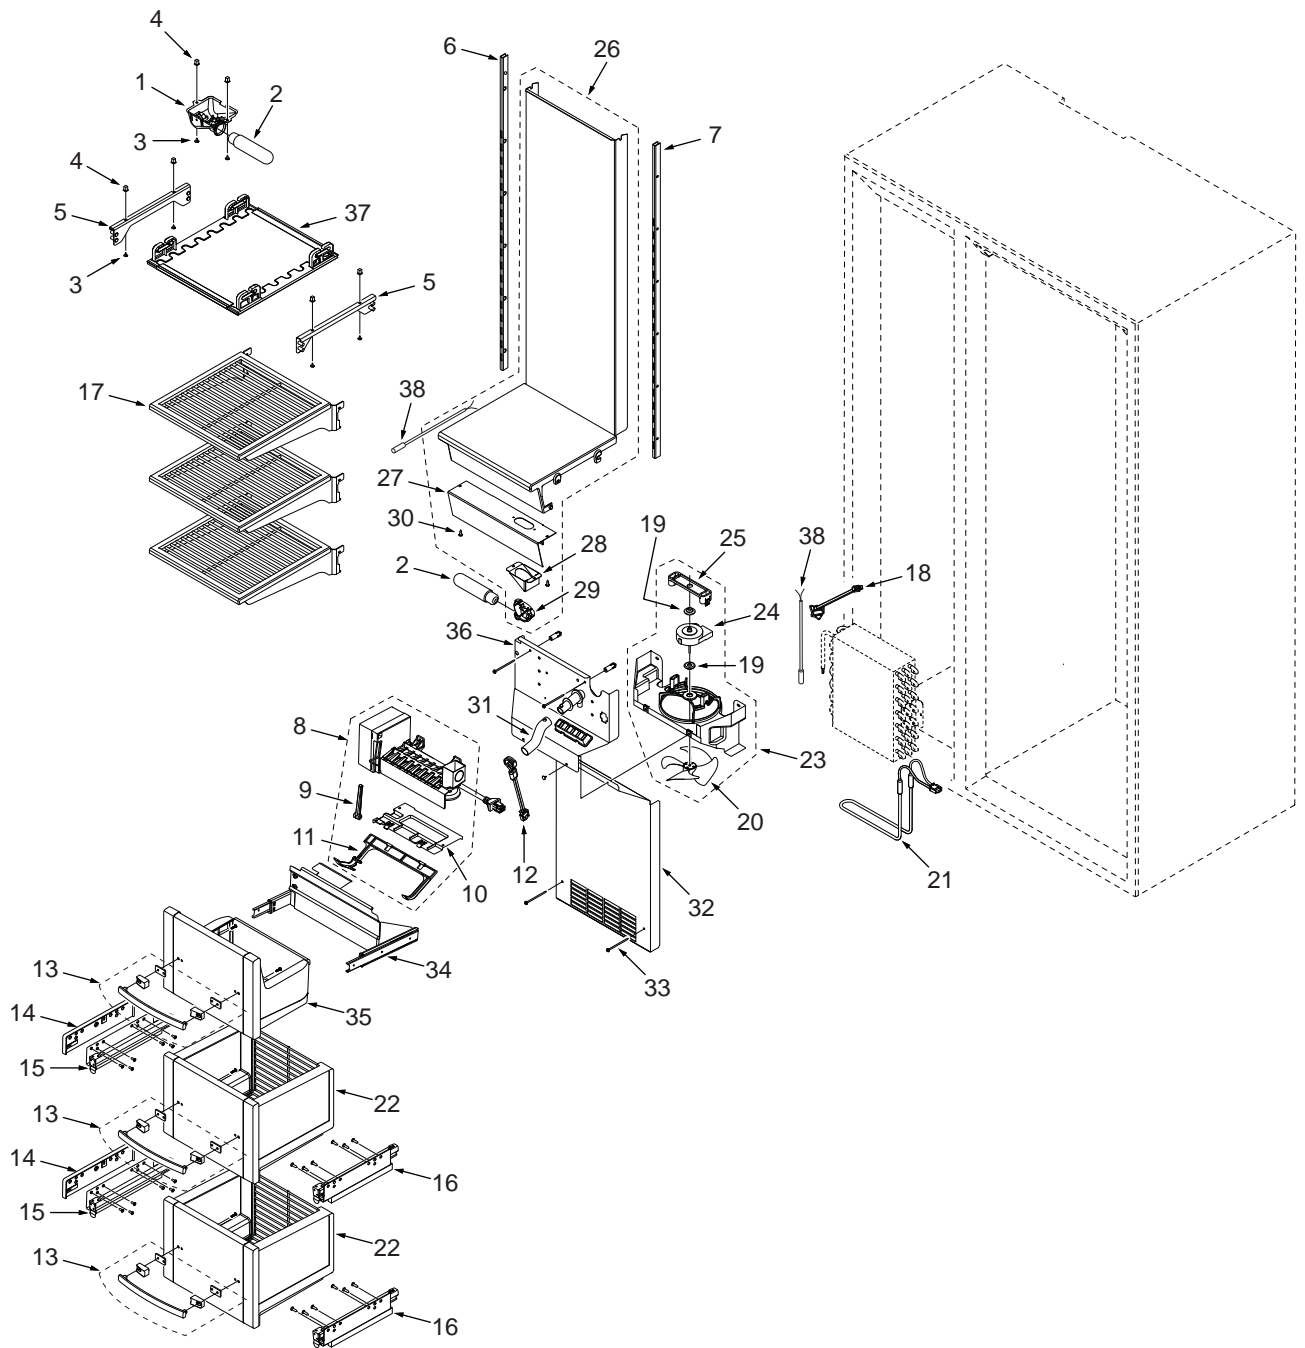

BI-42S FREEZER INTERIOR PARTS LIST

<u>Ref #</u>	<u>Part #</u>	<u>Description</u>	<u>Ref #</u>	<u>Part #</u>	<u>Description</u>
1	7009429	Bracket Assy, 1 LT (T)DOM Svce	19	7005046	Grommet, Motor Fan
	7007044	Lampholder, Angle Dom Svce	20	7009560	Fan Blade, Black Svce
2	7006999	Lamp, Blue Glass Svce	21	7010312	Heater, Defrost Svce
3	6201890	Screw, #8-15X3/8 6 Lobe Tr Hd	22	7010334	Basket Assy, LowerSvce
4	6220220	Screw, Grommet 1/32X3/8 Sq	23	7010318	Fan Assy, Evap Svce
5	7007048	Bracket, Light Diffuser Svce	24	NA	See 7010318
6	7010313	Shelf Ladder, Fre LH Svce	25	NA	See 7010318
7	7010314	Shelf Ladder, Fre RH Svce	26	7010345	Duct, Air Fre Upper Svce
8	7007844	Icemaker Assy, Short Arm Svce	27	NA	See 7010345
9	7009940	Rod, Connector	28	NA	See 7010345
10	7011188	Bracket, Icemaker Svce	29	7007044	Lampholder, Angle Dom Svce
11	7011189	Arm, Icemaker Svce	30	6202050	Screw, #8-18 X 1/2 Ph Pn SS-Gnd
12	7009435	Heater, Fill Tube Svce	31	7011198	Tube, Fill Svce
13	7011094	Handle Assy, Drawer Svce	32	7010343	Duct, Air Fre Lower Svce
14	7011190	Spacer, Basket Slide LH Svce	33	6201980	Screw, #8-15X 2-3/4 6-Lobe PH
15	7007057	Slide, Drawer LH Svce	34	7011194	Bracket Assy, Ice Bin Carrier Svce
16	7007056	Slide, Drawer RH Svce	35	7010333	Bin Assy, Ice Svc
17	7010335	Shelf, Fre Svce	36	7010443	Duct, Air Middle Svce
18	7011192	Switch, Defrost Terminator Svce	37	7009607	Diffuser Assy, Light Svce
			38	4204740	Therm Assy, Svce

BI-42S FREEZER INTERIOR VIEW