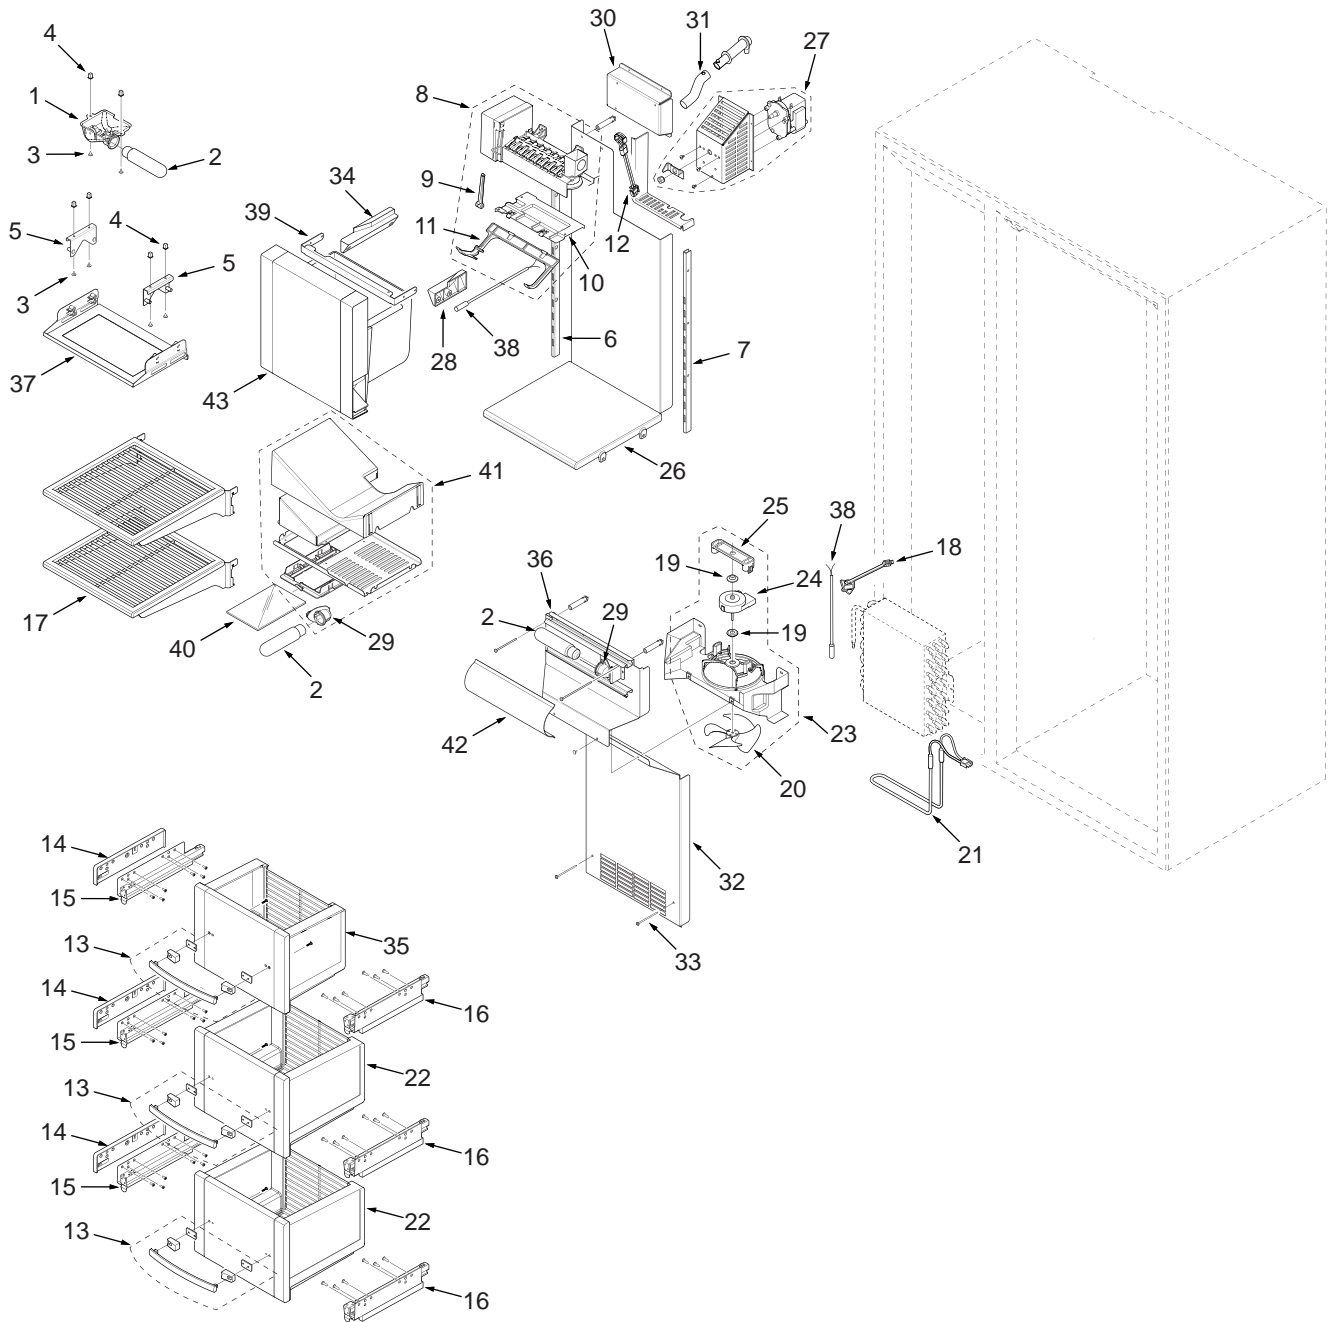

BI-42SD FREEZER INTERIOR VIEW

BI-42SD SYSTEMS PARTS LIST

Ref #	Part #	Description	Ref #	Part #	Description
1	7002076	Screw, Comp Mounting	30	7011251	Foam, Condenser Svce
2	3150010	Mount, Rubber #70456-1	31	7006964	Drier, High Side Svce
3	6201580	Screw,#8-36 X 1/2 Nylon Patch	32	7006965	Bracket, Drier Svce
4	7011248	Bracket, Cond Fan Motor Svce	33	7009447	Compressor Assy, EM20HSC Svce
5	7011250	Motor, Condenser Svce	34	7010827	Electricals, EM20HSC Svce
6	3220360	Grommet, Mtg Brkt	35	7009448	Capacitor, 5 Mf Svce
7	7006971	Fan Blade, Condenser Svce	36	7011276	Clip, Ref Electricals Svce
8	7006984	Enclosure, Control Board Svce	37	7007859	Shroud Assy, Condenser Svce
9	7006953	Control Assy, Board Svce	38	7007864	Switch, Filter Reset Svce
10	7006976	Cover, Control Housing Svce	39	7005017	Water Filter Assy, Replacement
11	7006955	Support, Control Board Svce		7007863	Filter,Water Svce (Needs Special Auth)
12	7006956	Grille, Control Area Svce		7005018	Plug, Water Filter Bypass (Sales Acc.)
13	7006979	Drain Pan, Svce	40	7007862	Manifold, Water Filter Svce
14	7006990	Heater, Drain Pan Svce	41	7011297	Cover, Power Cord DOM Svce
15	7006982	Base Assy, Cabinet Svce	42	7011296	Shroud Assy, Unit Svce
16	7006980	Support, Drain Pan Svce	43	7010424	Unit Tray, Svce
17	7006969	Divider, Air Svce	44	NA	
18	7003021	Plug, 7/8 Nyl hole Black	45	7011298	Shroud Assy, Compressor Svce
19	7006985	Bracket Assy, Cabinet Roller Svce	46	7010319	Condenser, Assy Svce
20	3550560	Straight Pin, Base Assy - .312" x 2.88"	47	7009446	Compressor Assy, EGX60HLC Svce
21	3450620	Clip, Canoe	48	7011254	Electricals, EGX60HLC TSD Svce
22	3570050	Leg, Leveling	49	7005578	Capacitor, 12Mf SVCE
23	3421240	Cabinet Roller	50	7011277	Clip, TSD ElectricalsSvce
24	6111000	Screw, Adjusting 1/4-20 X 20.5	51	7010391	Evap, Ref Svce
25	7009311	Bracket, Anti-Tip Pkg Svce (2 Brackets)		7010392	Evap Assy, Ref Svce (Incl Heat Exch)
26	7006977	Cord, Power DOM Svce	52	7010353	Evap, Fre Svce
27	7006952	Duct, Shell Back Svce	53	7010388	Evap Assy, Fre Svce (Evap & Heat Ex)
28	7006951	Duct, Shell Upper Back Svce	54	7011294	Bar, Anti-Tip Svce
29	6150410	Nut, 1/4-20	55	7010301	Bracket, Water Valve Svce
			56	7011302	Valve, Water Dual Svce