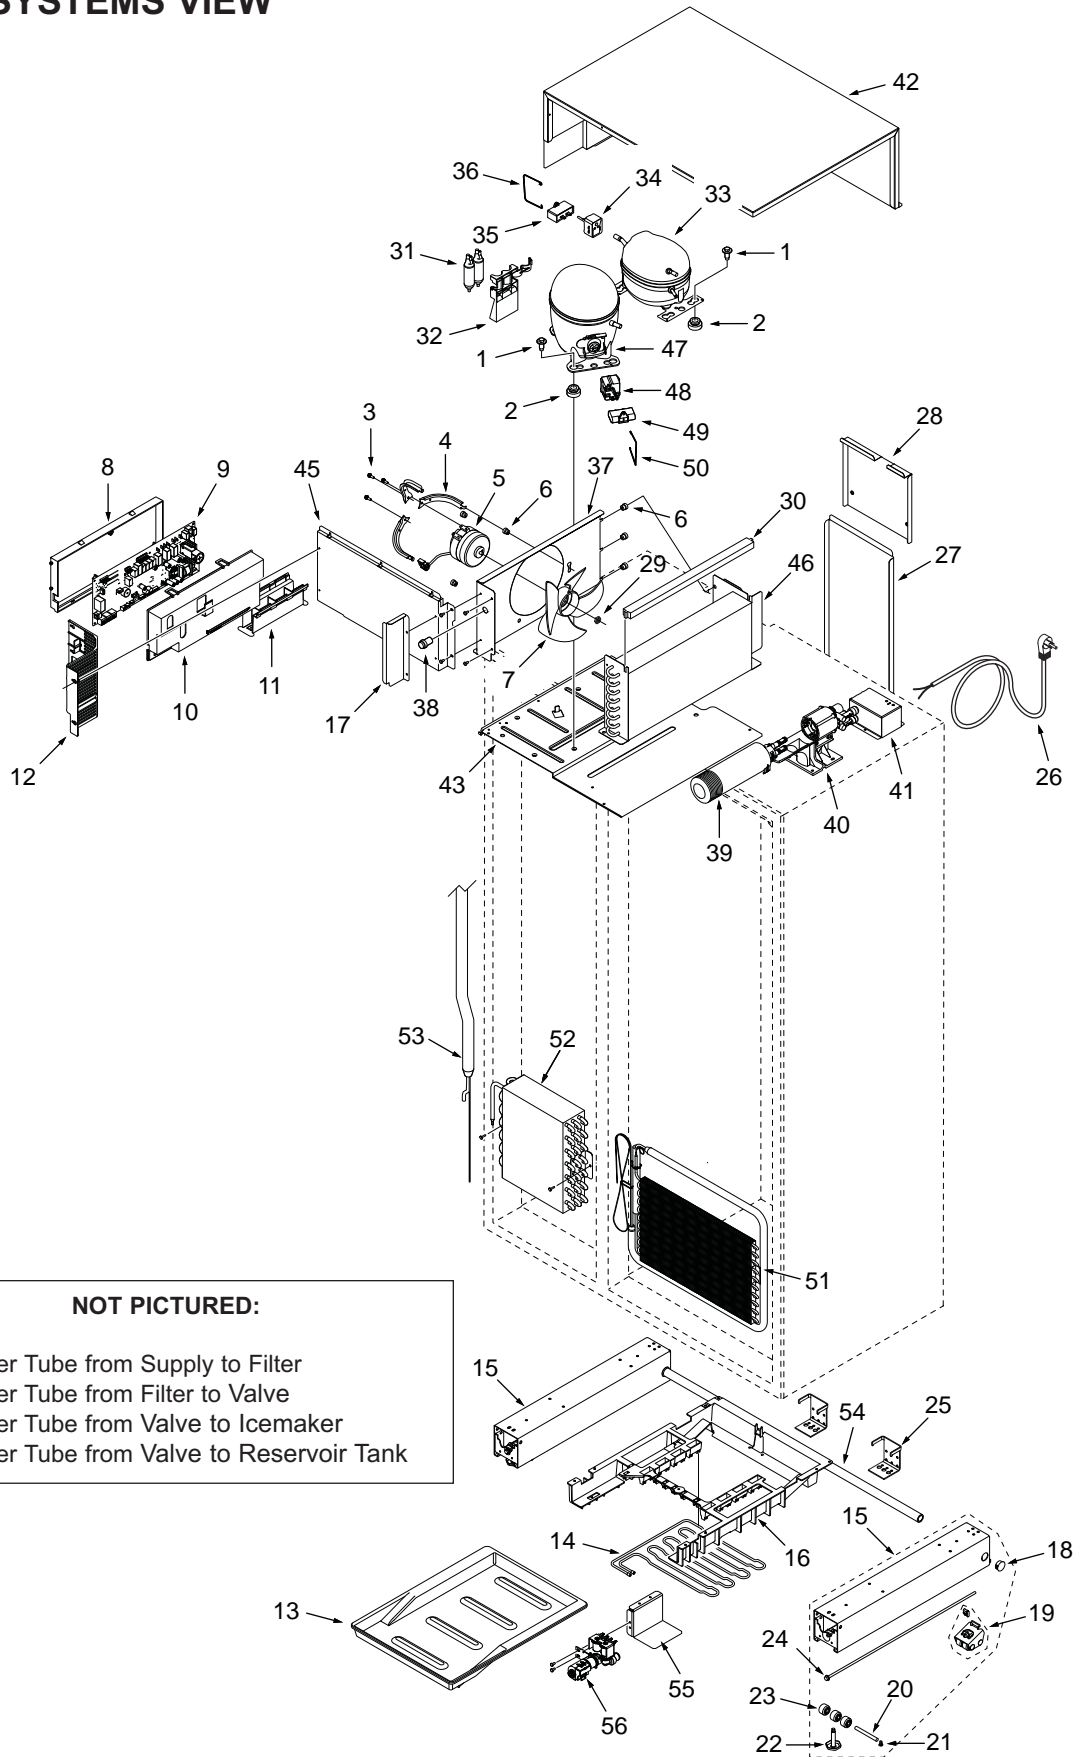

BI-42SD SYSTEMS PARTS LIST

Ref #	Part #	Description	Ref #	Part #	Description
1	7002076	Screw, Comp Mounting	30	7011251	Foam, Condenser Svce
2	3150010	Mount, Rubber #70456-1	31	7006964	Drier, High Side Svce
3	6201580	Screw,#8-36 X 1/2 Nylon Patch	32	7006965	Bracket, Drier Svce
4	7011248	Bracket, Cond Fan Motor Svce	33	7009447	Compressor Assy, EM20HSC Svce
5	7011250	Motor, Condenser Svce	34	7010827	Electricals, EM20HSC Svce
6	3220360	Grommet, Mtg Brkt	35	7009448	Capacitor, 5 Mf Svce
7	7006971	Fan Blade, Condenser Svce	36	7011276	Clip, Ref Electricals Svce
8	7006984	Enclosure, Control Board Svce	37	7007859	Shroud Assy, Condenser Svce
9	7006953	Control Assy, Board Svce	38	7007864	Switch, Filter Reset Svce
10	7006976	Cover, Control Housing Svce	39	7005017	Water Filter Assy, Replacement
11	7006955	Support, Control Board Svce		7007863	Filter,Water Svce (Needs Special Auth)
12	7006956	Grille, Control Area Svce		7005018	Plug, Water Filter Bypass (Sales Acc.)
13	7006979	Drain Pan, Svce	40	7007862	Manifold, Water Filter Svce
14	7006990	Heater, Drain Pan Svce	41	7011297	Cover, Power Cord DOM Svce
15	7006982	Base Assy, Cabinet Svce	42	7011296	Shroud Assy, Unit Svce
16	7006980	Support, Drain Pan Svce	43	7010424	Unit Tray, Svce
17	7006969	Divider, Air Svce	44	NA	
18	7003021	Plug, 7/8 Nyl hole Black	45	7011298	Shroud Assy, Compressor Svce
19	7006985	Bracket Assy, Cabinet Roller Svce	46	7010319	Condenser, Assy Svce
20	3550560	Straight Pin, Base Assy - .312" x 2.88"	47	7009446	Compressor Assy, EGX60HLC Svce
21	3450620	Clip, Canoe	48	7011254	Electricals, EGX60HLC TSD Svce
22	3570050	Leg, Leveling	49	7005578	Capacitor, 12Mf SVCE
23	3421240	Cabinet Roller	50	7011277	Clip, TSD ElectricalsSvce
24	6111000	Screw, Adjusting 1/4-20 X 20.5	51	7010391	Evap, Ref Svce
25	7009311	Bracket, Anti-Tip Pkg Svce (2 Brackets)		7010392	Evap Assy, Ref Svce (Incl Heat Exch)
26	7006977	Cord, Power DOM Svce	52	7010353	Evap, Fre Svce
27	7006952	Duct, Shell Back Svce	53	7010388	Evap Assy, Fre Svce (Evap & Heat Ex)
28	7006951	Duct, Shell Upper Back Svce	54	7011294	Bar, Anti-Tip Svce
29	6150410	Nut, 1/4-20	55	7010301	Bracket, Water Valve Svce
			56	7011302	Valve, Water Dual Svce

NOT PICTURED:

57	7010630	Tube, Water Svce (Supply to Filter)
58	7010651	Tube, Water Fltr to Valve Svce (Filter to Valve)
59	7010634	Tube, Water Svce (Valve to I/M)
60	7010660	Tube, Water Valve to Tank Svce (Valve to Reservoir Tank)

BI-42SD SYSTEMS VIEW

NOT PICTURED:

- 57 Water Tube from Supply to Filter
- 58 Water Tube from Filter to Valve
- 59 Water Tube from Valve to Icemaker
- 60 Water Tube from Valve to Reservoir Tank