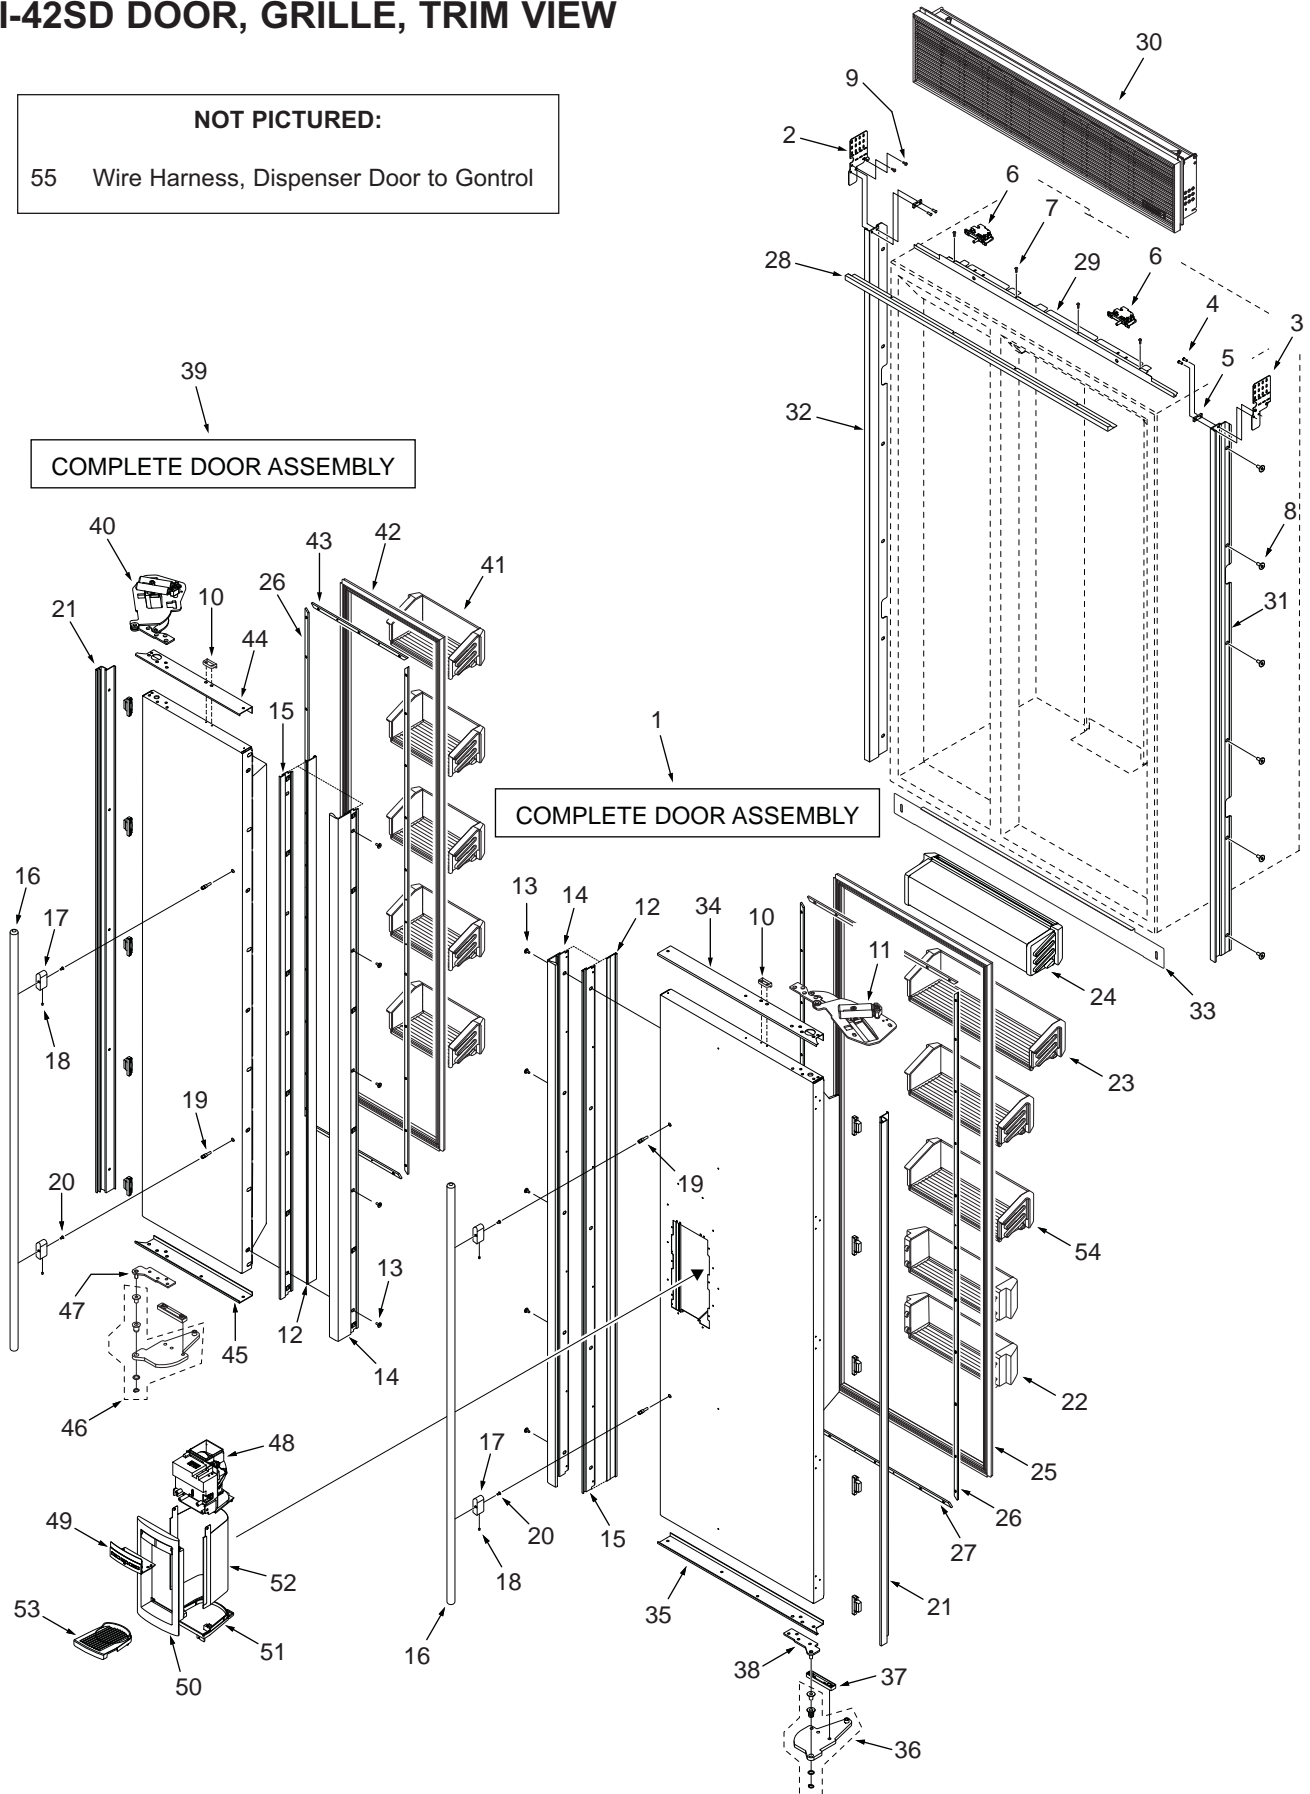

BI-42SD DOOR, GRILLE, TRIM PARTS LIST

Ref #	Part #	Description	Ref #	Part #	Description
1	7009676	Door, Ref -S 42SD Svce	25	7011040	Gasket, Door Svce
	7009921	Door, Ref -F/O 42SD Svce	26	7007269	Retainer, Door Gasket Svce (~ 67")
NOTE: Door Assemblies do NOT incl. hinges / handles.			27	7011043	Retainer, Gasket Door Svce (~ 23")
2	7007261	Bracket, Grille LH Svce (Includes Support & Rivets)	28	7011044	Trim, Cabinet Top Svce
3	7007260	Bracket, Grille RH Svce (Includes Support & Rivets)	29	7011045	Frame, Cabinet Top 42 Svce
4	7005254	Rivet, Semi-Tubular .180 X .280	30	7007129	Grille, Framed 42 Svce
5	7001150	Bracket, Frame Support		7007133	Grille, Stainless 42 Svce
6	7007259	Switch Assy, Svce		7007137	Grille, Overlay 42 Svce
7	7001277	Screw, Machine #10-24X1/4	31	7007262	Mainframe Assy, Right Side Svce
8	6201550	Screw, #8-18 X 1/2 Low Profile	32	7007263	Mainframe Assy, Left Side Svce
9	6201890	Screw, #8-15X3/8 6-Lobe Trhd	33	7011038	Kickplate, Solid Black 42 Svce
10	7010943	Depressor,Door Switch Svce(SS Door)		7011039	Kickplate, Stainless 36 Svce
	7011201	Depressor,Door Switch Svce(F/O Door)	34	7011041	Trim, Door Top Svce
11	7010285	Hinge Assy, Top RH Low Svce	35	7011042	Trim, Door Bottom Svce
12	7010187	Door, Screw Cover 70 Svce	36	7009852	Hinge,Cabinet Bot RH Svce
13	6201550	Screw, #8-18 X 1/2 Low Profile	37	7000405	Standoff, .312 Plate
14	7010195	Handle, Framed Door 70 Svde	38	7010940	Hinge, Door Bottoom RH Svce
15	7010205	Trim, Door Handle 70 Svce (Overlay)	39	7009678	Door, Fre -S 42S/SD Svce
16	7010952	Handle Assy, Tubular 63.875 Svce		7009682	Door, Fre -F/O 42S/SD Svce
	7010954	Handle Assy, PRO 42.125 Svce	NOTE: Door Assemblies do NOT incl. hinges / handles.		
	7010956	Handle Assy, Curved 57.625 Svce	40	7010286	Hinge Assy, Top LH Low Svce
17	NA	For Tubular, See 7010952	41	7010671	Shelf Assy, Door Standard Svce
	NA	For PRO, See 7010954	42	7011037	Gasket, Door Svce
	NA	For Curved, See 7010956	43	7011034	Retainer, Gasket Door Svce (~ 14.5")
18	6110730	Screw, Set #10-32X1/4 SS, Cone	44	7011035	Trim, Door Top Svce
19	3511520	Stud, Mounting	45	7011036	Trim, Door Bottom Svce
20	6111090	Bolt, #10-24X1/2 (Tubular & Pro)	46	7009851	Hinge,Cabinet Bot LH Svce
	6111020	Screw, #10-24X3/8 FI Hd (Curved)	47	7010941	Hinge, Door Bottoom LH Svce
21	7010946	Trim, Door Hinge Side Svce	48	7011330	Dispenser Assy, Svce
22	7010674	Shelf Assy, Door Shallow Svce	50	4204293	Trim, Dispenser Bezel/S Svce
23	7010666	Shelf Assy, Door Standard Svce	51	4204294	Pckg,Glasswell Liner/Sump
24	7010680	Shelf Assy, Door Dairy Svce	52	4204294	Pckg,Glasswell Liner/Sump
			53	7007802	Grille, Glasswell Svce
			54	7010667	Shelf Assy, Door Standard Svce

NOT PICTURED:

55	7011109	W/H, Dispenser Door Svce (From Refrigerator Door to Control)

BI-42SD DOOR, GRILLE, TRIM VIEW

NOT PICTURED:
55 Wire Harness, Dispenser Door to Control