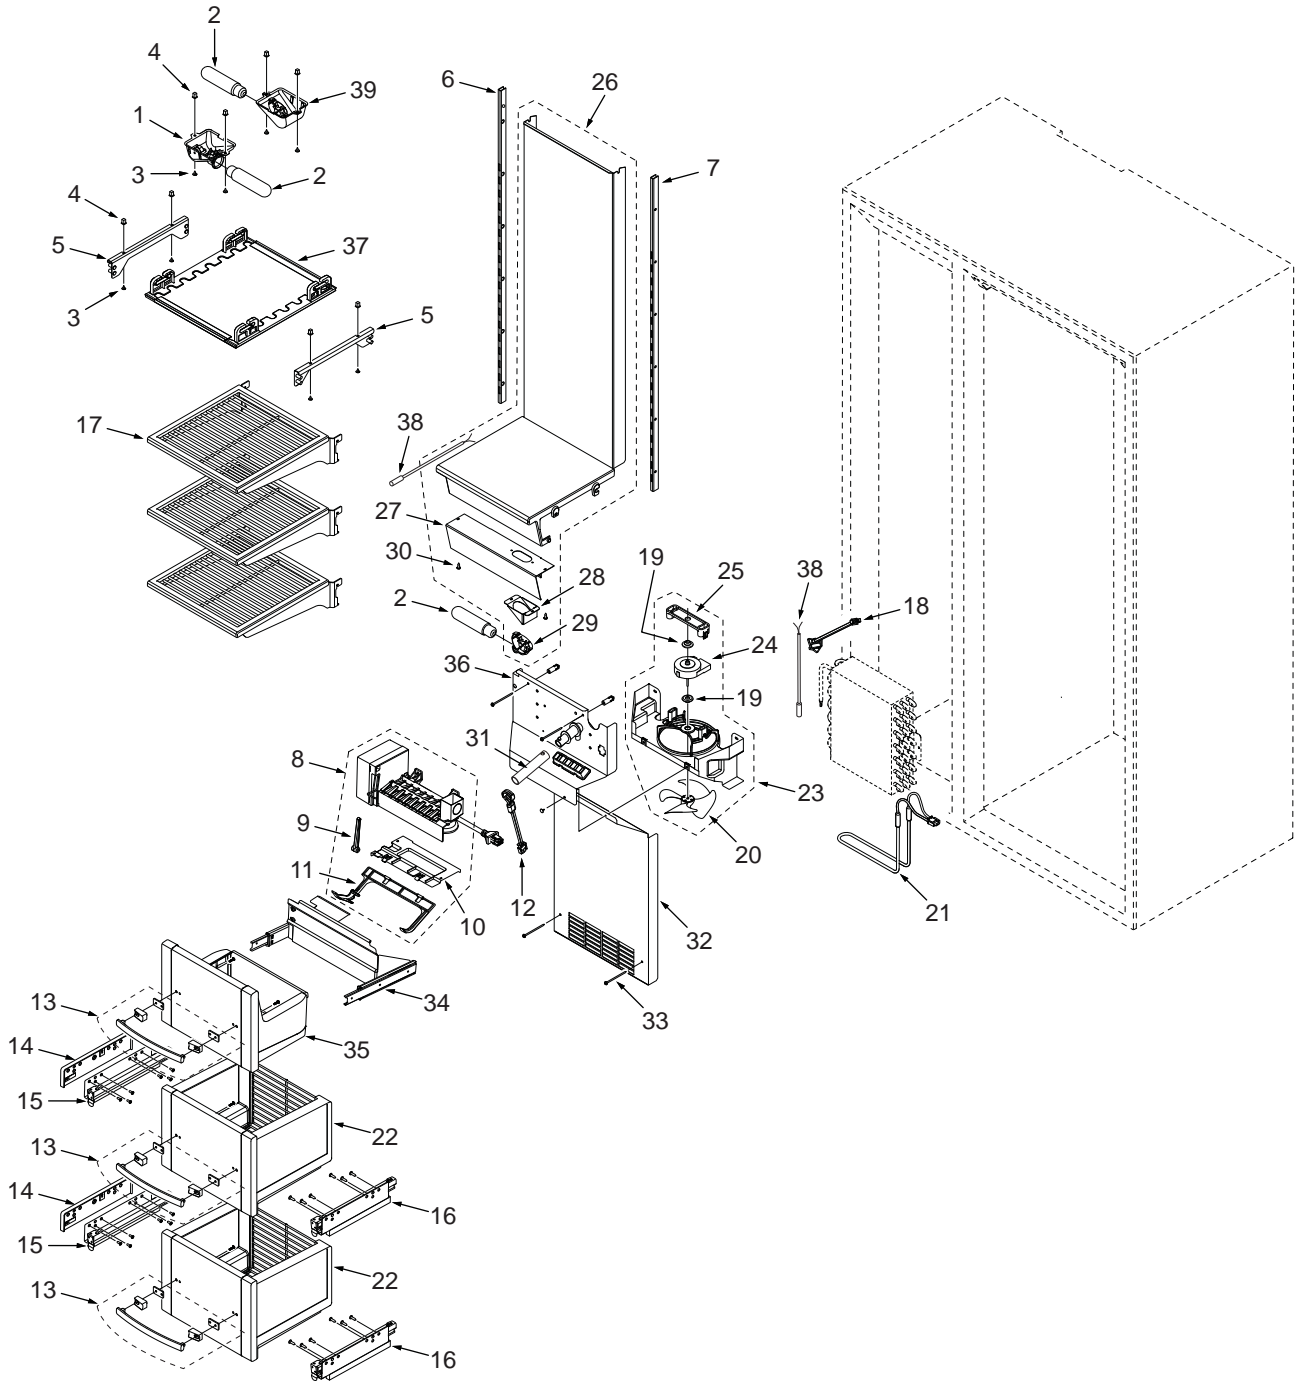

## BI-48S REFRIGERATOR INTERIOR VIEW

**BI-48S DOOR, GRILLE, TRIM PARTS LIST**

<u>Ref #</u>	<u>Part #</u>	<u>Description</u>	<u>Ref #</u>	<u>Part #</u>	<u>Description</u>
1	7009429	Bracket Assy, 1 LT (T)DOM Svce	20	7009560	Fan Blade, Black Svce
	7007044	Lampholder, Angle Dom Svce	21	7010504	Heater, Defrost Svce
2	7006999	Lamp, Blue Glass Svce	22	7010517	Basket Assy, LowerSvce
3	6201890	Screw, #8-15X3/8 6 Lobe Tr Hd	23	7010527	Fan Assy, Evap Svce
4	6220220	Screw, Grommet 1/32X3/8 Sq	24	NA	See 7010527
5	7007048	Bracket, Light Diffuser Svce	25	NA	See 7010527
6	7010313	Shelf Ladder, Fre LH Svce	26	7010519	Duct, Air Fre Upper Svce
7	7010314	Shelf Ladder, Fre RH Svce	27	NA	See 7010519
8	7007844	Icemaker Assy, Short Arm Svce	28	NA	See 7010519
9	7009940	Rod, Connector	29	7007044	Lampholder, Angle Dom Svce
10	7011188	Bracket, Icemaker Svce	30	6202050	Screw, #8-18 X 1/2 Ph Pn SS-Gnd
11	7011189	Arm, Icemaker Svce	31	7009434	Tube, Fill Svce
12	7009435	Heater, Fill Tube Svce	32	7010523	Duct, Air Fre Lower Svce
13	7011094	Handle Assy, Drawer Svce	33	6201980	Screw, #8-15X 2-3/4 6-Lobe PH
14	7011190	Spacer, Basket Slide LH Svce	34	7011196	Bracket Assy, Ice Bin Carrier Svce
15	7007057	Slide, Drawer LH Svce	35	7010516	Bin Assy, Ice Svc
16	7007056	Slide, Drawer RH Svce	36	7010521	Duct, Air Fre Middle Svce
17	7010518	Shelf, Fre Svce	37	7009606	Diffuser Assy, Light Svce
18	7011192	Switch, Defrost Terminator Svce	38	4204740	Therm Assy, Svce
19	7005046	Grommet, Motor Fan	39	7011197	Brkt Assy, 1 LT (w/o T) DOM Svce

## BI-48S FREEZER INTERIOR VIEW