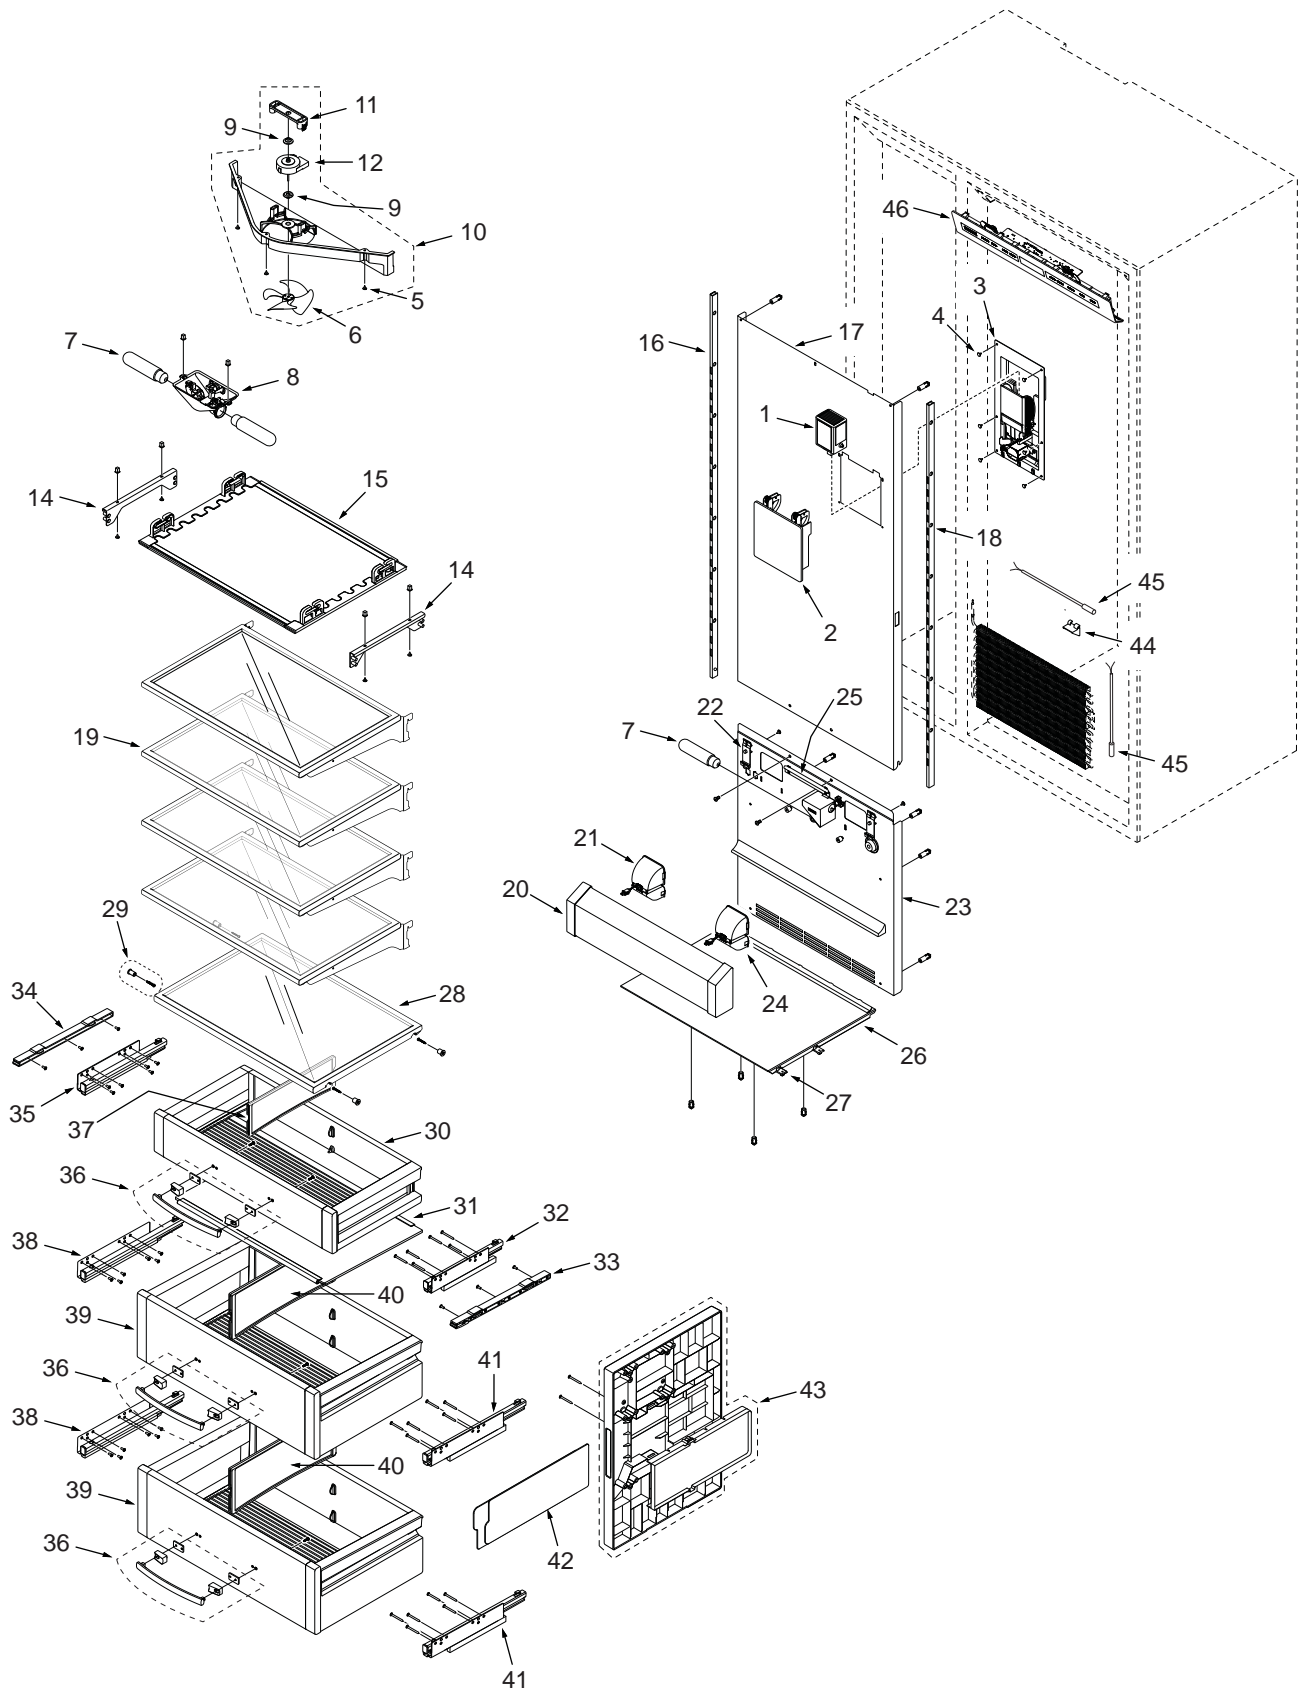

BI-48S REFRIGERATOR INTERIOR PARTS LIST

<u>Ref #</u>	<u>Part #</u>	<u>Description</u>	<u>Ref #</u>	<u>Part #</u>	<u>Description</u>
1	7007023	Cartridge, Air Purifier Svce	24	7007036	Duct, Fan Right Svce
2	7007021	Door Assy, Air Purifier Svce	25	7007033	Retainer, Wire Raceway Svce
3	7007022	Pocket Assy, Air Purifier Svce	26	7010306	Duct Assy, Ref Bottom Svce
4	6201890	Screw, #8-15X3/8 6 Lobe TR HD	27	7004161	Clip, Crisper Duct
5	6201890	Screw, #8-15X3/8 6 Lobe Tr Hd	28	7011093	Shelf, Crisper Svce
6	7011058	Fan Blade, White Svce	29	7003167	Standoff, Fixed Shelf Ref
7	7006999	Lamp, Blue Glass Svce	30	7010440	Deli Assy, Svce
8	7006997	Light Assy, Dual w/T Dom Svce	31	7010439	Glass, Crisper Cover Svce
	7007044	Lampholder, Angle Dom Svce		7011091	Seal, Crisper Front Svce
9	7005046	Grommet, Motor Fan		7011092	Seal, Crisper Rear Svce
10	7010508	Fan Assy, Eavp Svce	32	7007056	Slide, Drawer RH Svce
11	NA	See 7010508	33	7006975	Support, Crisper Cover RH Svce
12	NA	See 7010508	34	7007053	Support, Crisper Cover LH Svce
13	NA		35	7007057	Slide, Drawer LH Svce
14	7007048	Bracket, Light Diffuser Svce	36	7011094	Handle Assy, Drawer Svce
15	7009600	Diffuser Assy, Light Svce	37	7011081	Divider, Deli Svce
16	7007029	Shelf Ladder, LH Svce	38	7007055	Slide, Drawer LH Svce
17	7010510	Duct Assy, Ref Upper Svce	39	7010441	Crisper Assy, Svce
18	7007028	Shelf Ladder, RH Svce	40	7011080	Divider, Crisper Svce
19	7010437	Shelf, Cantilever Svce	41	7007054	Slide, Drawer LH Svce
20	7010431	Cover, Crisper Light Svce	42	7007060	Card, Consumer Use & Care Svce
21	7007034	Duct, Fan Left Svce	43	7007062	Crisper Assy, Spacer RH Svce
22	7007040	Support, Crisper Cover Svce	44	7007030	Bracket, Thermistor Svce
23	7010512	Duct Assy, Ref Lower Svce	45	4204740	Therm Assy, Svce
			46	7009859	Panel, CL 30U;48S,D Svce

BI-48S REFRIGERATOR INTERIOR VIEW