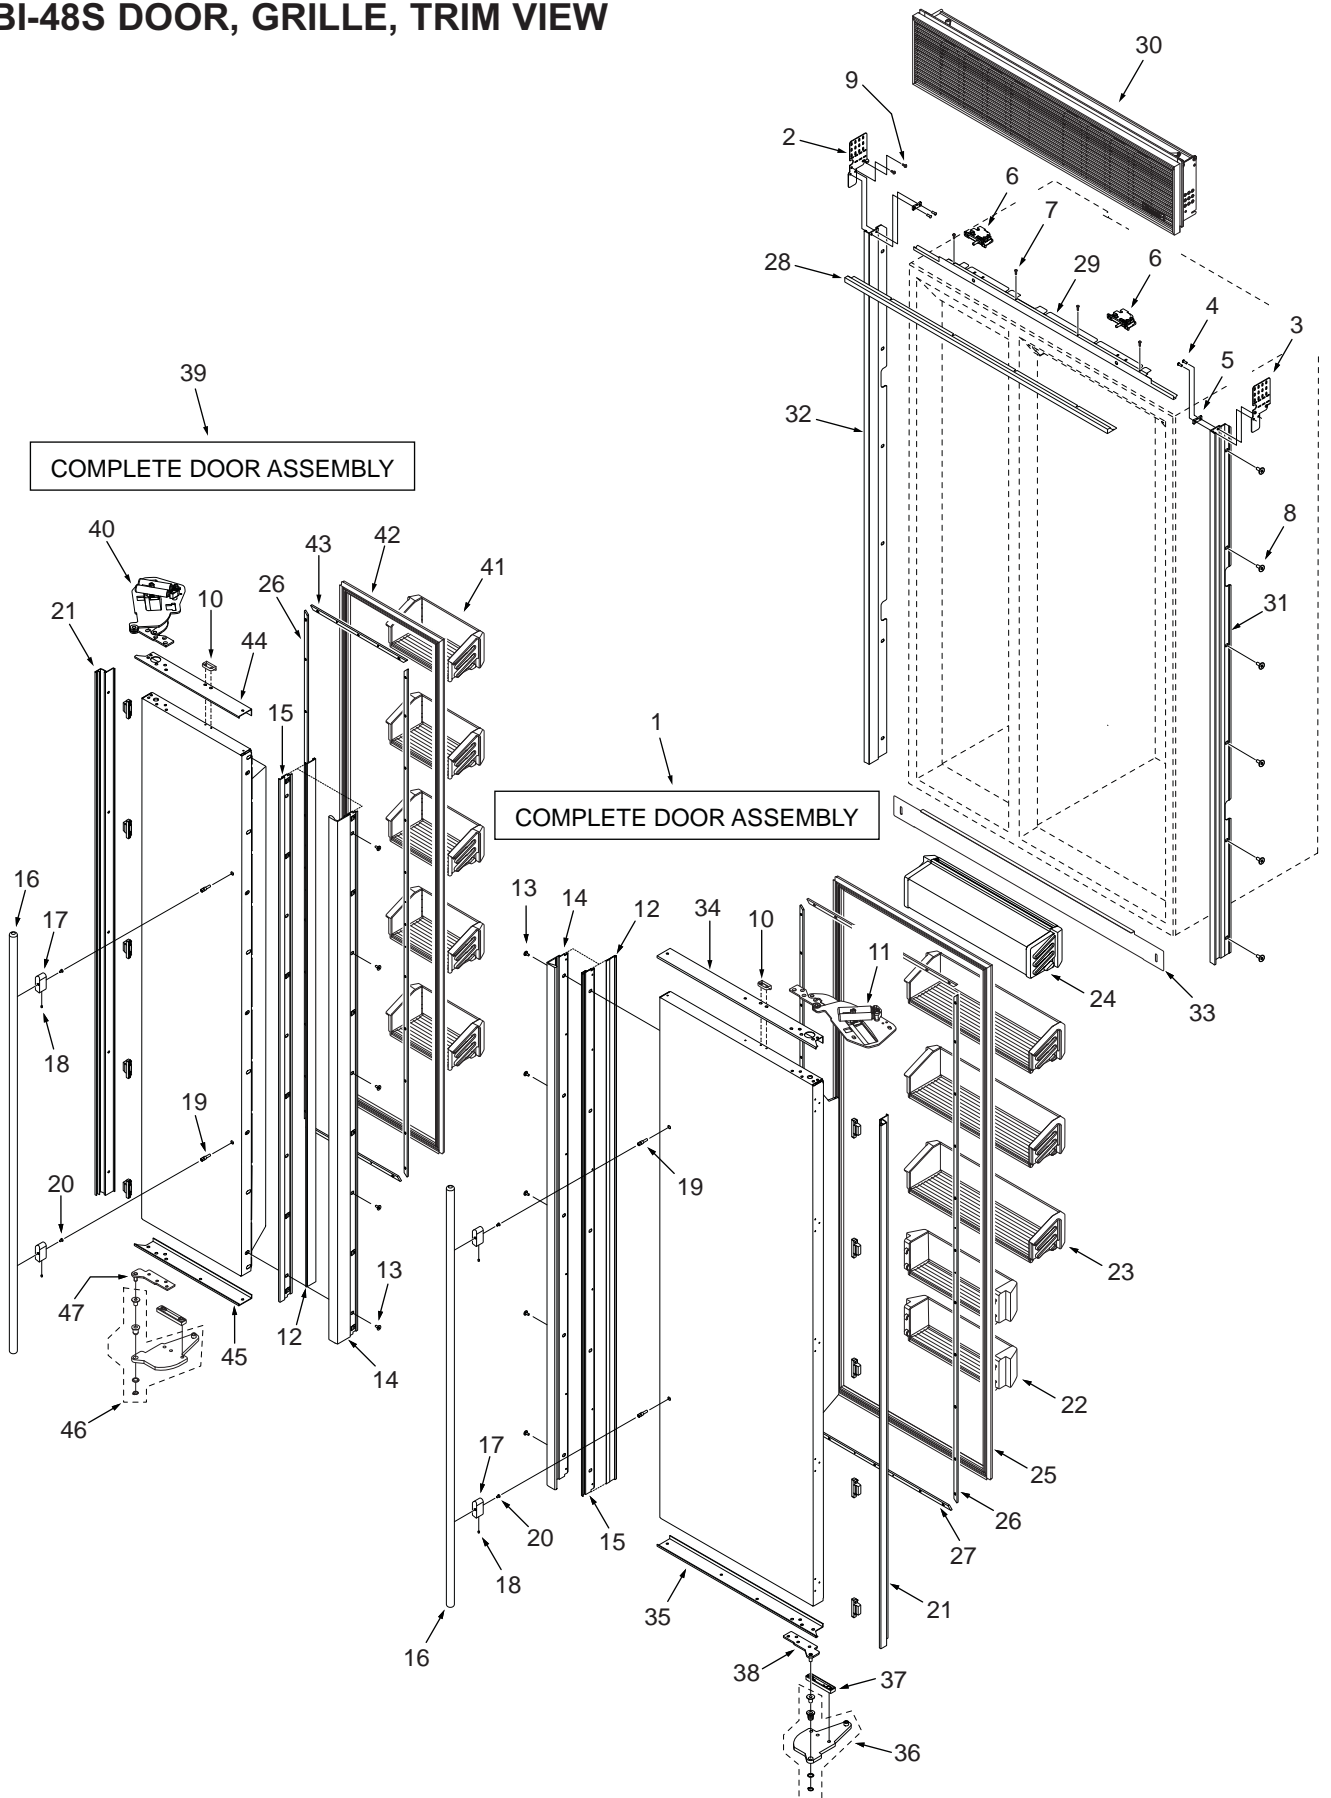

BI-48S DOOR, GRILLE, TRIM PARTS LIST

Ref #	Part #	Description	Ref #	Part #	Description
1	7005418	Door, Ref -S 48S Svce	22	7010673	Shelf Assy, Door Shallow Svce
	7005422	Door, Ref -F/O 48S Svce	23	7010665	Shelf Assy, Door Standard Svce
NOTE: Door Assemblies do NOT incl. hinges / handles.			24	7010677	Shelf Assy, Door Dairy Svce
2	7007261	Bracket, Grille LH Svce (Includes Support & Rivets)	25	7011051	Gasket, Door Svce
3	7007260	Bracket, Grille RH Svce (Includes Support & Rivets)	26	7007269	Retainer, Door Gasket Svce (~ 67")
4	7005254	Rivet, Semi-Tubular .180 X .280	27	7011005	Retainer, Door Gasket Svce (~ 27")
5	7001150	Bracket, Frame Support	28	7011046	Trim, Cabinet Top 48 Svce
6	7007259	Switch Assy, Svce	29	7011045	Frame, Cabinet Top 48 Svce
7	7001277	Screw, Machine #10-24X1/4	30	7007130	Grille, Framed 48 Svce
8	6201550	Screw, #8-18 X 1/2 Low Profile		7007134	Grille, Stainless 48 Svce
9	6201890	Screw, #8-15X3/8 6-Lobe Trhd		7007138	Grille, Overlay 48 Svce
10	7010943	Depressor, Door Switch Svce(SS Door)	31	7007262	Mainframe Assy, Right Side Svce
	7011201	Depressor, Door Switch Svce(F/O Door)	32	7007263	Mainframe Assy, Left Side Svce
11	7010285	Hinge Assy, Top RH Low Svce	33	7011048	Kickplate, Solid Black 48 Svce
12	7010187	Door, Screw Cover 70 Svce		7011049	Kickplate, Stainless 48 Svce
13	6201550	Screw, #8-18 X 1/2 Low Profile	34	7011053	Trim, Door Top Svce
14	7010195	Handle, Framed Door 70 Svde	35	7011052	Trim, Door Bottom Svce
15	7010205	Trim, Door Handle 70 Svce (Overlay)	36	7009852	Hinge, Cabinet Bot RH Svce
16	7010952	Handle Assy, Tubular 63.875 Svce	37	7000405	Standoff, .312 Plate
	7010954	Handle Assy, PRO 42.125 Svce	38	7010940	Hinge, Door Bottom RH Svce
	7010956	Handle Assy, Curved 57.625 Svce	39	7005420	Door, Fre -S 48S/SD Svce
17	NA	For Tubular, See 7010952		7005424	Door, Fre -F/O 48S/SD Svce
	NA	For PRO, See 7010954	NOTE: Door Assemblies do NOT incl. hinges / handles.		
	NA	For Curved, See 7010956	40	7010286	Hinge Assy, Top LH Low Svce
18	6110730	Screw, Set #10-32X1/4 SS, Cone	41	7010670	Shelf Assy, Door Standard Svce
19	3511520	Stud, Mounting	42	7011054	Gasket, Door Svce
20	6111090	Bolt, #10-24X1/2 (Tubular & Pro)	43	7010984	Retainer, Gasket Door Svce (~ 17")
	6111020	Screw, #10-24X3/8 Fl Hd (Curved)	44	7011055	Trim, Door Top Svce
21	7010946	Trim, Door Hinge Side Svce	45	7011056	Trim, Door Bottom Svce
			46	7009851	Hinge, Cabinet Bot LH Svce
			47	7010941	Hinge, Door Bottom LH Svce

BI-48S DOOR, GRILLE, TRIM VIEW