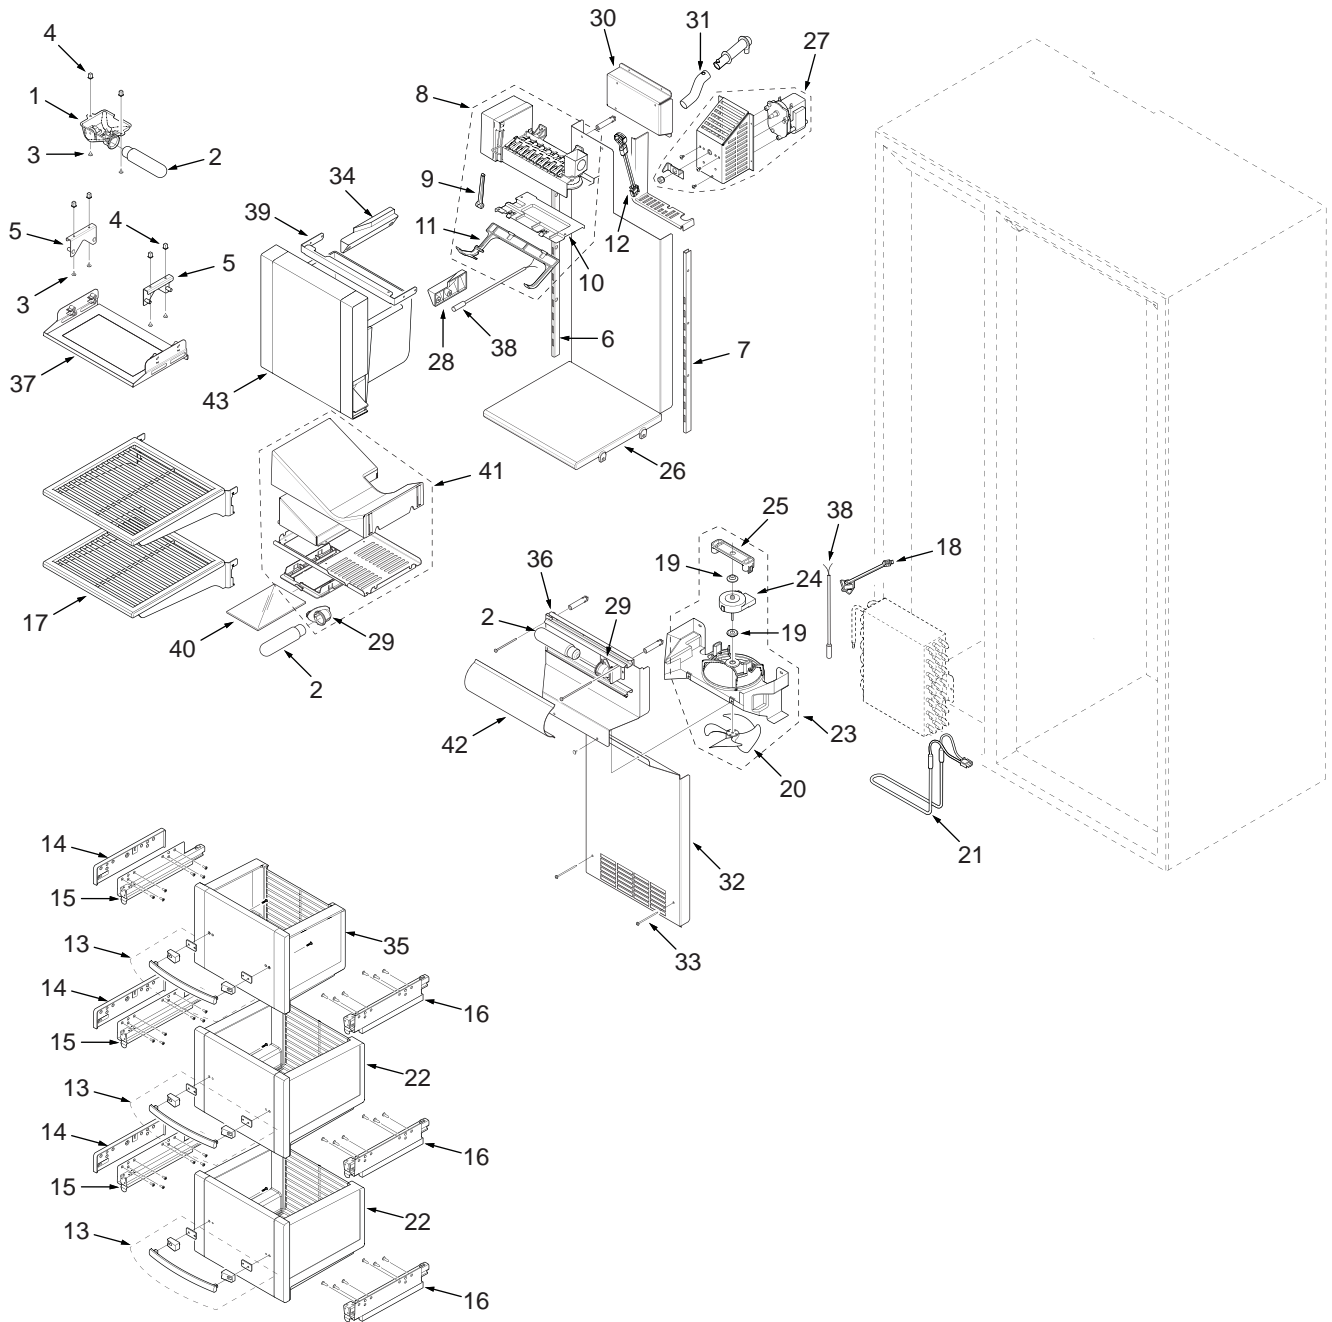

BI-48SD FREEZER INTERIOR PARTS LIST

<u>Ref #</u>	<u>Part #</u>	<u>Description</u>	<u>Ref #</u>	<u>Part #</u>	<u>Description</u>
1	7009429	Bracket Assy, 1 LT (T)DOM Svce	22	7010517	Basket Assy, LowerSvce
	7007044	Lampholder, Angle Dom Svce	23	7010527	Fan Assy, Evap Svce
2	7006999	Lamp, Blue Glass Svce	24	NA	See 7010527
3	6201890	Screw, #8-15X3/8 6 Lobe Tr Hd	25	NA	See 7010527
4	6220220	Screw, Grommet 1/32X3/8 Sq	26	7010499	Duct Assy, Fre Upper Svce
5	7011065	Bracket, Light Diffuser Svce	27	7011390	Auger Assy, Motor Svcde
6	7010452	Shelf Ladder, Fre LH Svce	28	7010471	Support, Ice Bin RH Svce
7	7010453	Shelf Ladder, Fre RH Svce	29	7007044	Lampholder, Angle Dom Svce
8	7007844	Icemaker Assy, Short Arm Svce	30	7011388	Bracket, Icemaker Svce
9	7009940	Rod, Connector	31	7011198	Tube, Fill Svce
10	7011188	Bracket, Icemaker Svce	32	7010523	Duct, Air Fre Lower Svce
11	7011189	Arm, Icemaker Svce	33	6201980	Screw, #8-15X 2-3/4 6-Lobe PH
12	7009435	Heater, Fill Tube Svce	34	7010470	Support, Ice Bin LH Svce
13	7011094	Handle Assy, Drawer Svce	35	7011367	Basket Assy, Upper Svce
14	7011190	Spacer, Basket Slide LH Svce	36	7010497	Duct Assy, Fre Middle Svce
15	7007057	Slide, Drawer LH Svce	37	7009608	Diffuser Assy, Light Svce
16	7007056	Slide, Drawer RH Svce	38	4204740	Therm Assy, Svce
17	7011175	Grommet, Icemaker Fill Svce	39	7010496	Bracket, Magnet Svce
18	7011192	Switch, Defrost Terminator Svce	40	7011213	Diffuser, Glass Fre Svce
19	7005046	Grommet, Motor Fan	41	7010494	Enclosure, Dispenser Light Svce
20	7009560	Fan Blade, Black Svce	42	7009430	Diffuser, Fre Lower LT Svce
21	7010504	Heater, Defrost Svce	43	7010492	Bucket Assy, Ice Svce

BI-48SD FREEZER INTERIOR VIEW