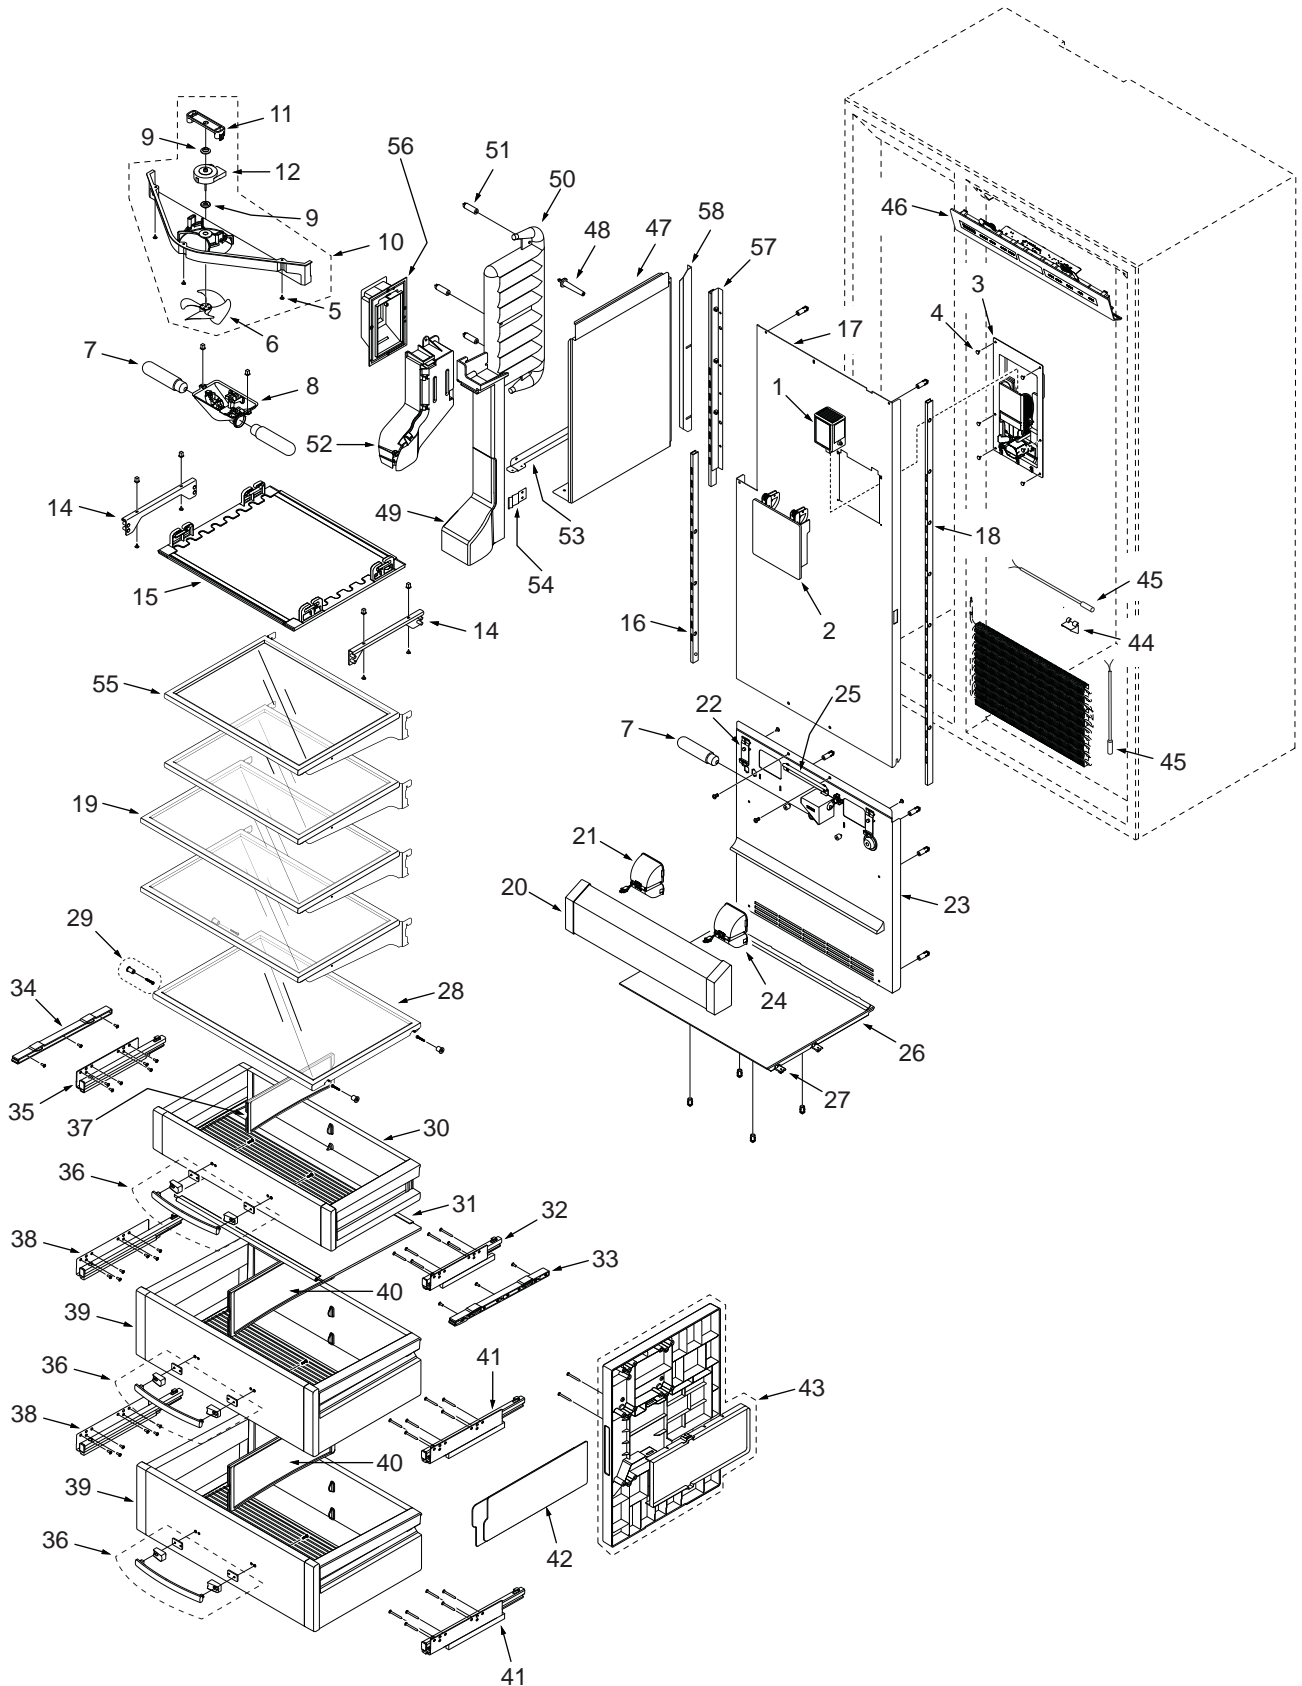

BI-48SD REFRIGERATOR INTERIOR PARTS LIST

Ref #	Part #	Description	Ref #	Part #	Description
1	7007023	Cartridge, Air Purifier Svce	31	7010439	Glass, Crisper Cover Svce
2	7007021	Door Assy, Air Purifier Svce		7011091	Seal, Crisper Front Svce
3	7007022	Pocket Assy, Air Purifier Svce		7011092	Seal, Crisper Rear Svce
4	6201890	Screw, #8-15X3/8 6 Lobe TR HD	32	7007056	Slide, Drawer RH Svce
5	6201890	Screw, #8-15X3/8 6 Lobe Tr Hd	33	7006975	Support, Crisper Cover RH Svce
6	7011058	Fan Blade, White Svce	34	7007053	Support, Crisper Cover LH Svce
7	7006999	Lamp, Blue Glass Svce	35	7007057	Slide, Drawer LH Svce
8	7006997	Light Assy, Dual w/T Dom Svce	36	7011094	Handle Assy, Drawer Svce
	7007044	Lampholder, Angle Dom Svce	37	7011081	Divider, Deli Svce
9	7005046	Grommet, Motor Fan	38	7007055	Slide, Drawer LH Svce
10	7010508	Fan Assy, Eavp Svce	39	7010441	Crisper Assy, Svce
11	NA	See 7010508	40	7011080	Divider, Crisper Svce
12	NA	See 7010508	41	7007054	Slide, Drawer LH Svce
13	NA		42	7007060	Card, Consumer Use & Care Svce
14	7007048	Bracket, Light Diffuser Svce	43	7007062	Crisper Assy, Spacer RH Svce
15	7009601	Diffuser Assy, Light Svce	44	7007030	Bracket, Thermistor Svce
16	7010451	Shelf Ladder, LH Lwr Svce	45	4204740	Therm Assy, Svce
17	7010487	Duct Assy, Ref Upper Svce	46	7009859	Panel, CL 30U;48S,D Svce
18	7007028	Shelf Ladder, RH Svce	47	7010473	Panel, Water Tank Access SVCE
19	7010437	Shelf, Cantilever Svce	48	6220570	Stand-off, 2.70"
20	7010431	Cover, Crisper Light Svce	49	7010475	Panel Assy, Escutcheon Svce
21	7007034	Duct, Fan Left Svce	50	7011128	Water Tank Assy, Svce
22	7007040	Support, Crisper Cover Svce	51	6220540	Screw Grommet/Stand-off, 1.375
23	7010512	Duct Assy, Ref Lower Svce	52	7010476	Chute Assy, Ice Svce
24	7007036	Duct, Fan Right Svce	53	7010501	Bracket, Cover Water Tank Svce
25	7007033	Retainer, Wire Raceway Svce	54	0212290	Retainer, Cntrl Pnl Lwr
26	7010306	Duct Assy, Ref Bottom Svce	55	7010491	Shelf, Glass Cant Narrow Svce
27	7004161	Clip, Crisper Duct	56	7011304	Heater Assy, Mullion DOM Svce (Incl Heater, Chute, Door & Rod)
28	7011093	Shelf, Crisper Svce			
29	7003167	Standoff, Fixed Shelf Ref	57	7011125	Shelf Ladder Assy, LH Upr Svce
30	7010440	Deli Assy, Svce	58	7011126	Bracket Assy, Tank Cover Svce

BI-48SD REFRIGERATOR INTERIOR VIEW