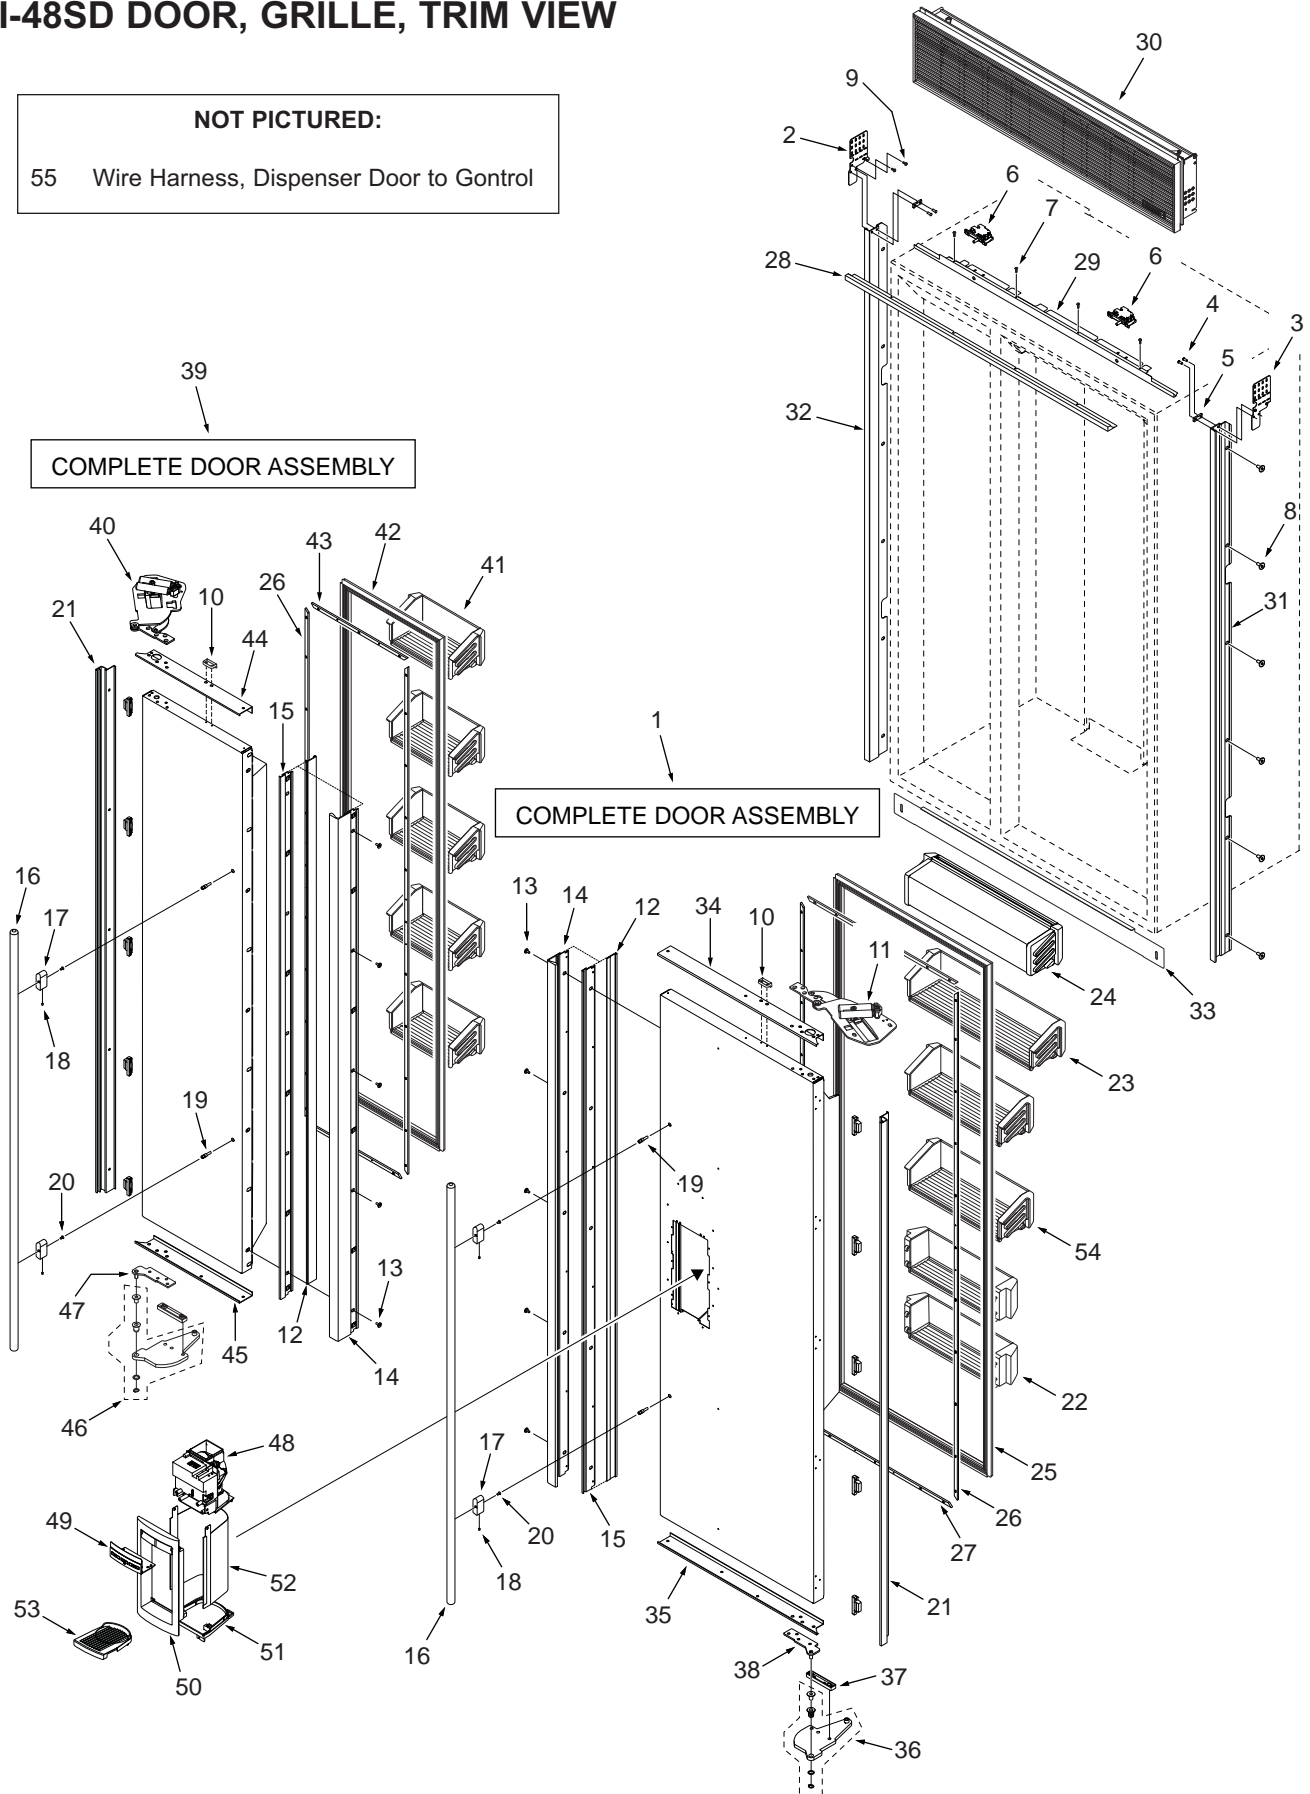

BI-48SD DOOR, GRILLE, TRIM PARTS LIST

Ref #	Part #	Description	Ref #	Part #	Description
1	7005431	Door, Ref -S 48SD Svce	25	7011051	Gasket, Door Svce
	7005435	Door, Ref -F/O 48SD Svce	26	7007269	Retainer, Door Gasket Svce (~ 67")
NOTE: Door Assemblies do NOT incl. hinges / handles.			27	7011005	Retainer, Door Gasket Svce (~ 27")
2	7007261	Bracket, Grille LH Svce (Includes Support & Rivets)	28	7011046	Trim, Cabinet Top 48 Svce
3	7007260	Bracket, Grille RH Svce (Includes Support & Rivets)	29	7011045	Frame, Cabinet Top 48 Svce
4	7005254	Rivet, Semi-Tubular .180 X .280	30	7007130	Grille, Framed 48 Svce
5	7001150	Bracket, Frame Support		7007134	Grille, Stainless 48 Svce
6	7007259	Switch Assy, Svce		7007138	Grille, Overlay 48 Svce
7	7001277	Screw, Machine #10-24X1/4	31	7007262	Mainframe Assy, Right Side Svce
8	6201550	Screw, #8-18 X 1/2 Low Profile	32	7007263	Mainframe Assy, Left Side Svce
9	6201890	Screw, #8-15X3/8 6-Lobe Trhd	33	7011048	Kickplate, Solid Black 48 Svce
10	7010943	Depressor,Door Switch Svce(SS Door)		7011049	Kickplate, Stainless 48 Svce
	7011201	Depressor,Door Switch Svce(F/O Door)	34	7011053	Trim, Door Top Svce
11	7010285	Hinge Assy, Top RH Low Svce	35	7011052	Trim, Door Bottom Svce
12	7010187	Door, Screw Cover 70 Svce	36	7009852	Hinge,Cabinet Bot RH Svce
13	6201550	Screw, #8-18 X 1/2 Low Profile	37	7000405	Standoff, .312 Plate
14	7010195	Handle, Framed Door 70 Svde	38	7010940	Hinge, Door Bottoom RH Svce
15	7010205	Trim, Door Handle 70 Svce (Overlay)	39	7005420	Door, Fre -S 48S/SD Svce
16	7010952	Handle Assy, Tubular 63.875 Svce		7005424	Door, Fre -F/O 48S/SD Svce
	7010954	Handle Assy, PRO 42.125 Svce	NOTE: Door Assemblies do NOT incl. hinges / handles.		
	7010956	Handle Assy, Curved 57.625 Svce	40	7010286	Hinge Assy, Top LH Low Svce
17	NA	For Tubular, See 7010952	41	7010670	Shelf Assy, Door Standard Svce
	NA	For PRO, See 7010954	42	7011054	Gasket, Door Svce
	NA	For Curved, See 7010956	43	7010984	Retainer, Gasket Door Svce (~ 17")
18	6110730	Screw, Set #10-32X1/4 SS, Cone	44	7011055	Trim, Door Top Svce
19	3511520	Stud, Mounting	45	7011056	Trim, Door Bottom Svce
20	6111090	Bolt, #10-24X1/2 (Tubular & Pro)	46	7009851	Hinge,Cabinet Bot LH Svce
	6111020	Screw, #10-24X3/8 FI Hd (Curved)	47	7010941	Hinge, Door Bottoom LH Svce
21	7010946	Trim, Door Hinge Side Svce	48	7011330	Dispenser Assy, Svce
22	7010673	Shelf Assy, Door Shallow Svce	49	7002944	Pkg, Disp Cntrl Panel, Svce
23	7010665	Shelf Assy, Door Standard Svce	50	4204293	Trim, Dispenser Bezel/S Svce
24	7010679	Shelf Assy, Door Dairy Svce	51	4204294	Pckg,Glasswell Liner/Sump
			52	4204294	Pckg,Glasswell Liner/Sump
			53	7007802	Grille, Glasswell Svce
			54	7010667	Shelf Assy, Door Standard Svce

NOT PICTURED:

55	7011109	W/H, Dispenser Door Svce (From Refrigerator Door to Control)

BI-48SD DOOR, GRILLE, TRIM VIEW

NOT PICTURED:
55 Wire Harness, Dispenser Door to Control