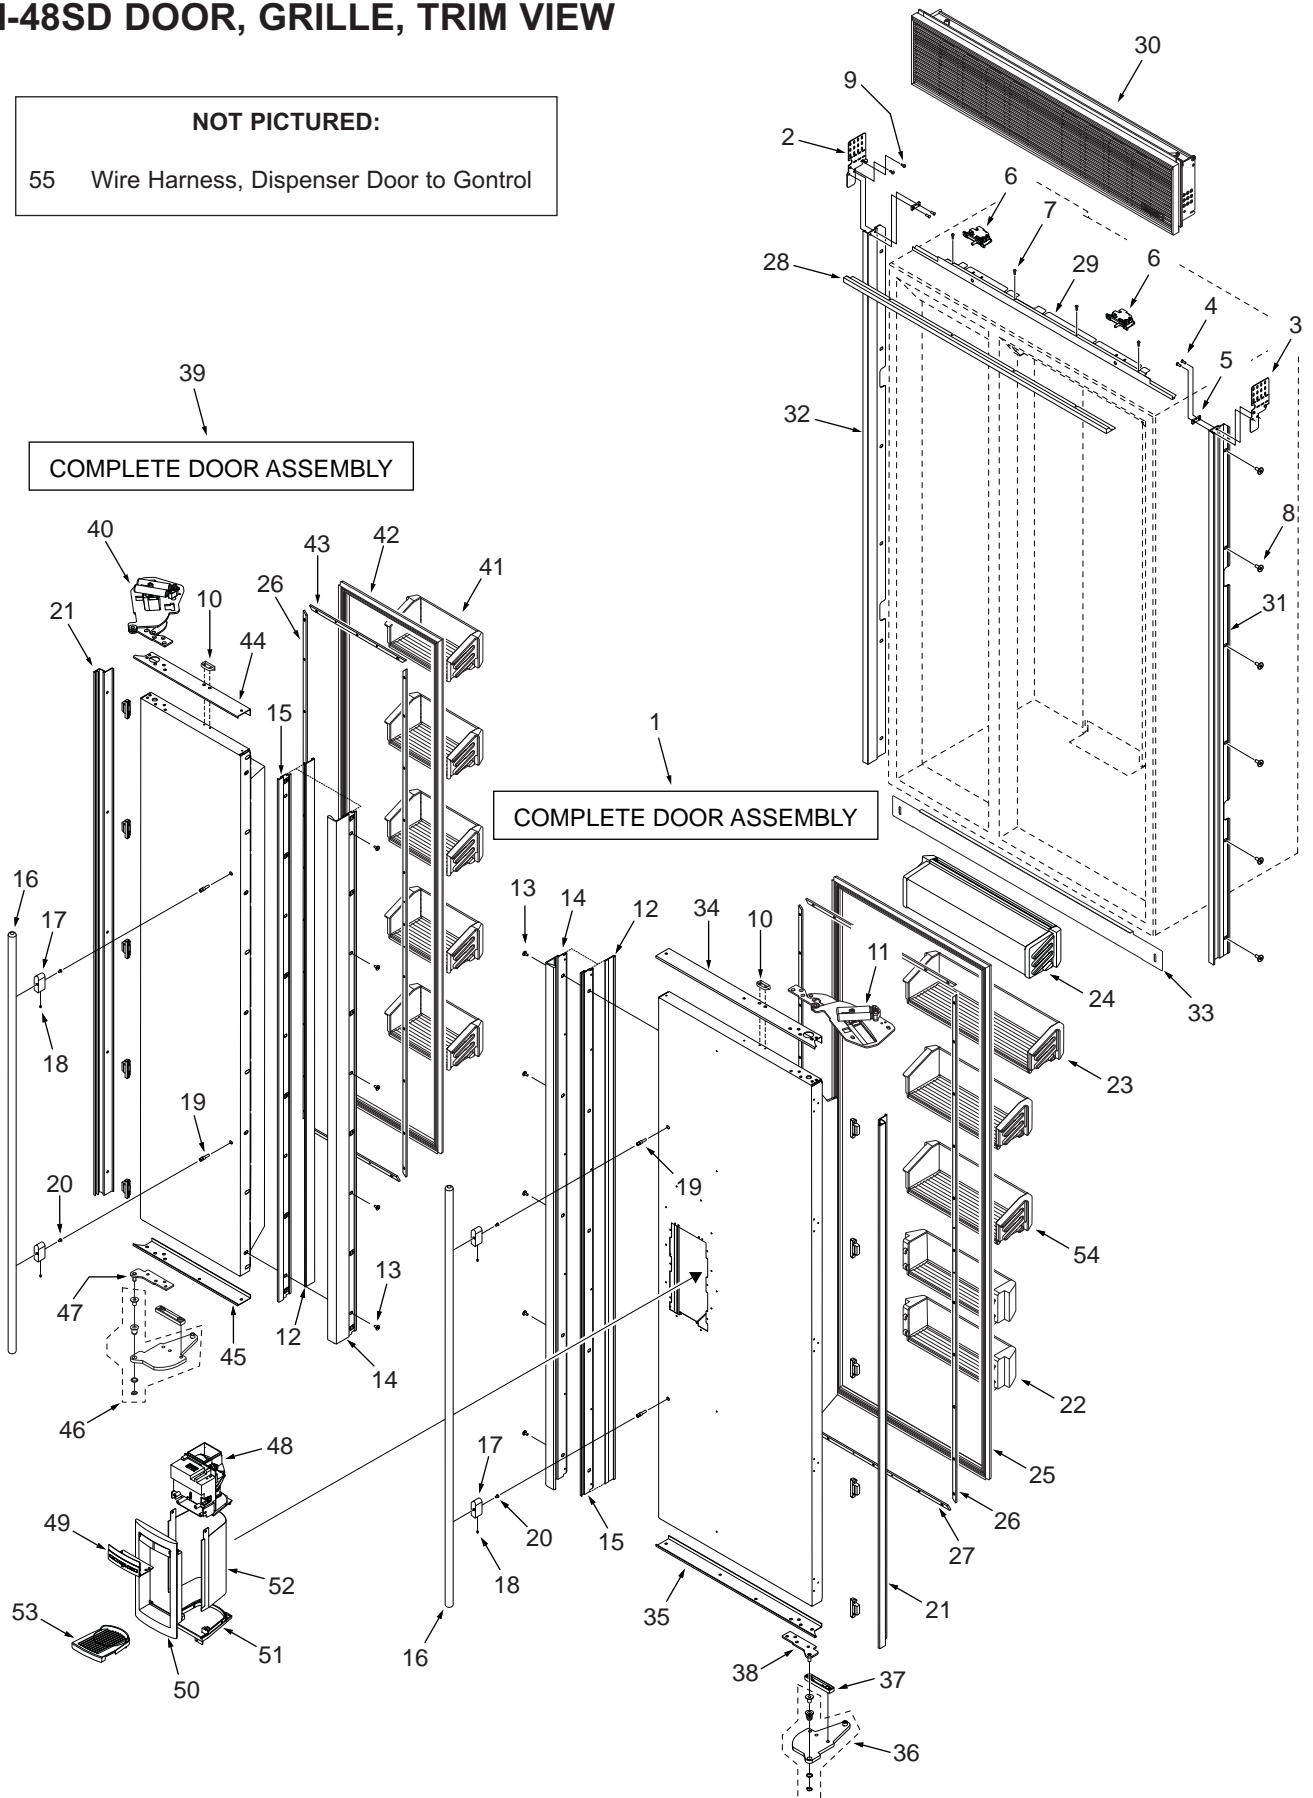

BI-48SD DOOR, GRILLE, TRIM PARTS LIST

Ref #	Part #	Description	Ref #	Part #	Description
1	7005431	Door, Ref -S 48SD Svce	25	7011051	Gasket, Door Svce
	7005435	Door, Ref -F/O 48SD Svce	26	7007269	Retainer, Door Gasket Svce (~ 67")
NOTE: Door Assemblies do NOT incl. hinges / handles.			27	7011005	Retainer, Door Gasket Svce (~ 27")
2	7007261	Bracket, Grille LH Svce (Includes Support & Rivets)	28	7011046	Trim, Cabinet Top 48 Svce
3	7007260	Bracket, Grille RH Svce (Includes Support & Rivets)	29	7011045	Frame, Cabinet Top 48 Svce
4	7005254	Rivet, Semi-Tubular .180 X .280	30	7007130	Grille, Framed 48 Svce
5	7001150	Bracket, Frame Support		7007134	Grille, Stainless 48 Svce
6	7007259	Switch Assy, Svce		7007138	Grille, Overlay 48 Svce
7	7001277	Screw, Machine #10-24X1/4	31	7007262	Mainframe Assy, Right Side Svce
8	6201550	Screw, #8-18 X 1/2 Low Profile	32	7007263	Mainframe Assy, Left Side Svce
9	6201890	Screw, #8-15X3/8 6-Lobe Trhd	33	7011048	Kickplate, Solid Black 48 Svce
10	7010943	Depressor,Door Switch Svce(SS Door)		7011049	Kickplate, Stainless 48 Svce
	7011201	Depressor,Door Switch Svce(F/O Door)	34	7011053	Trim, Door Top Svce
11	7010285	Hinge Assy, Top RH Low Svce	35	7011052	Trim, Door Bottom Svce
12	7010187	Door, Screw Cover 70 Svce	36	7009852	Hinge,Cabinet Bot RH Svce
13	6201550	Screw, #8-18 X 1/2 Low Profile	37	7000405	Standoff, .312 Plate
14	7010195	Handle, Framed Door 70 Svde	38	7010940	Hinge, Door Bottoom RH Svce
15	7010205	Trim, Door Handle 70 Svce (Overlay)	39	7005420	Door, Fre -S 48S/SD Svce
16	7010952	Handle Assy, Tubular 63.875 Svce		7005424	Door, Fre -F/O 48S/SD Svce
	7010954	Handle Assy, PRO 42.125 Svce	NOTE: Door Assemblies do NOT incl. hinges / handles.		
	7010956	Handle Assy, Curved 57.625 Svce	40	7010286	Hinge Assy, Top LH Low Svce
17	NA	For Tubular, See 7010952	41	7010670	Shelf Assy, Door Standard Svce
	NA	For PRO, See 7010954	42	7011054	Gasket, Door Svce
	NA	For Curved, See 7010956	43	7010984	Retainer, Gasket Door Svce (~ 17")
18	6110730	Screw, Set #10-32X1/4 SS, Cone	44	7011055	Trim, Door Top Svce
19	3511520	Stud, Mounting	45	7011056	Trim, Door Bottom Svce
20	6111090	Bolt, #10-24X1/2 (Tubular & Pro)	46	7009851	Hinge,Cabinet Bot LH Svce
	6111020	Screw, #10-24X3/8 FI Hd (Curved)	47	7010941	Hinge, Door Bottoom LH Svce
21	7010946	Trim, Door Hinge Side Svce	48	7011330	Dispenser Assy, Svce
22	7010673	Shelf Assy, Door Shallow Svce	49	7002944	Pkg, Disp Cntrl Panel, Svce
23	7010665	Shelf Assy, Door Standard Svce	50	4204293	Trim, Dispenser Bezel/S Svce
24	7010679	Shelf Assy, Door Dairy Svce	51	4204294	Pckg,Glasswell Liner/Sump
			52	4204294	Pckg,Glasswell Liner/Sump
			53	7007802	Grille, Glasswell Svce
			54	7010667	Shelf Assy, Door Standard Svce

NOT PICTURED:

55	7011109	W/H, Dispenser Door Svce (From Refrigerator Door to Control)

BI-48SD DOOR, GRILLE, TRIM VIEW

NOT PICTURED:
55 Wire Harness, Dispenser Door to Control