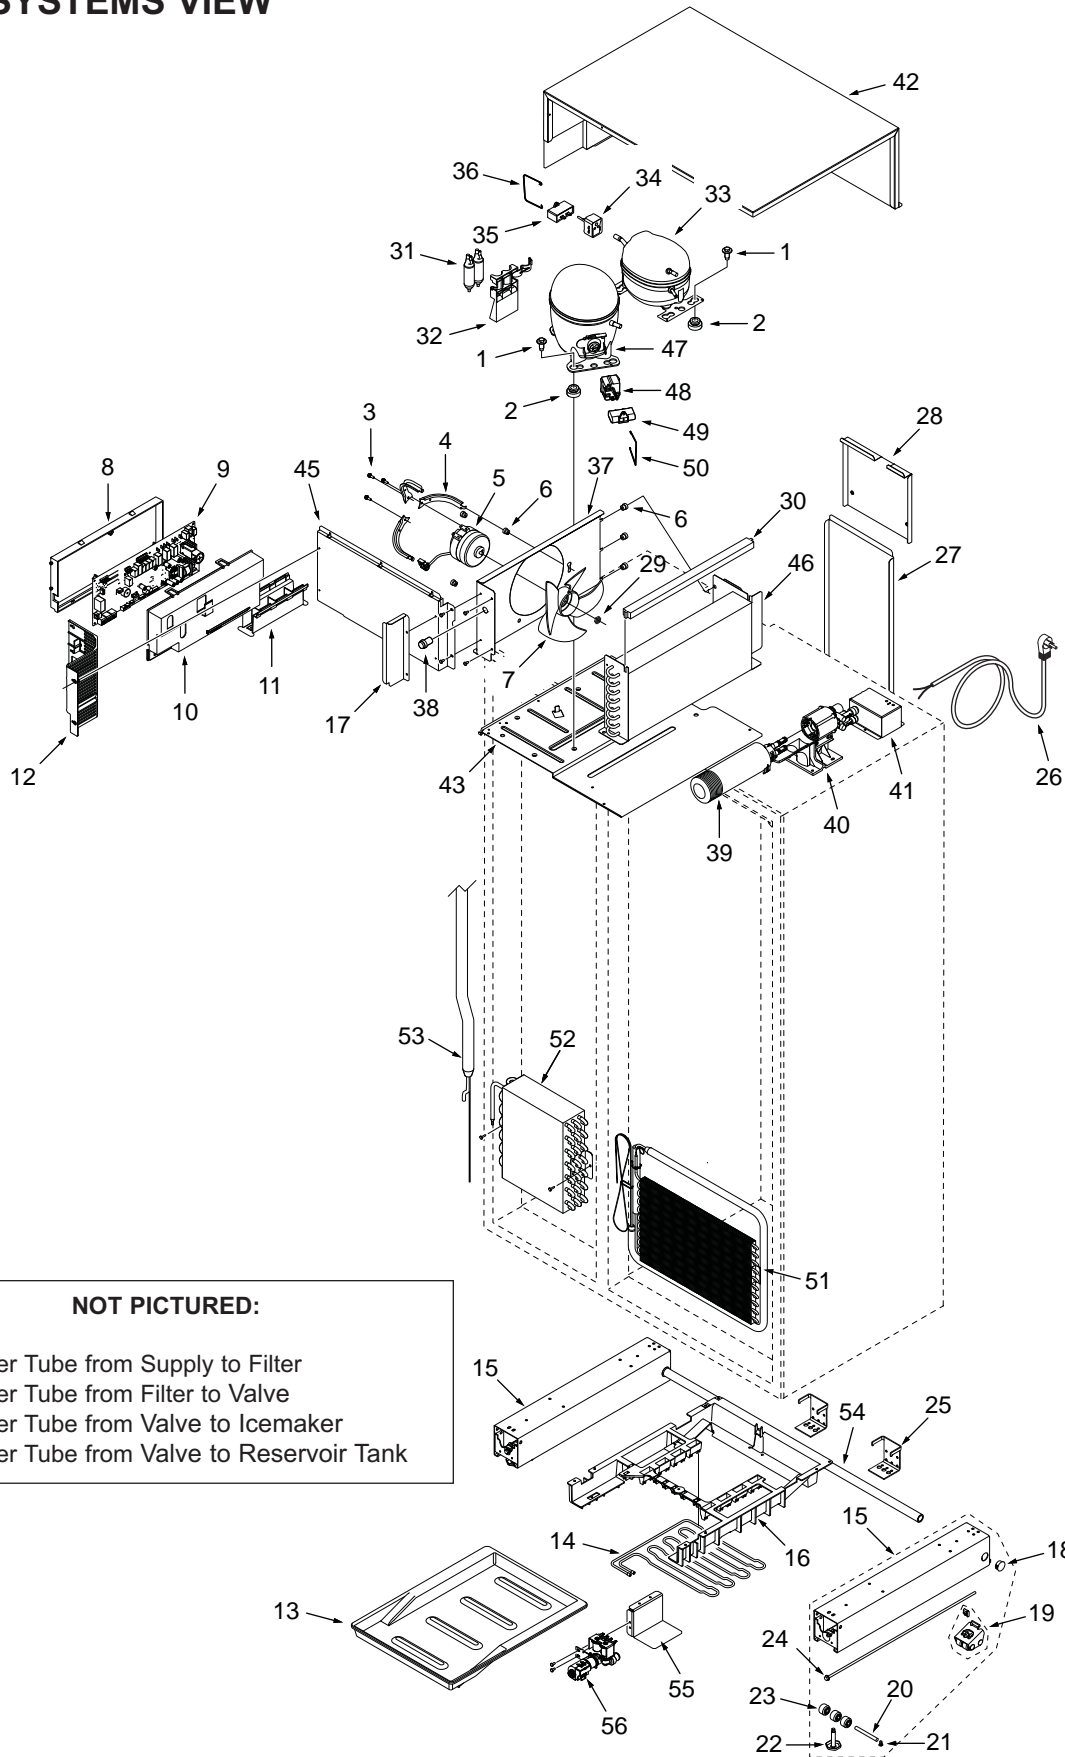

BI-48SD SYSTEMS PARTS LIST

Ref #	Part #	Description	Ref #	Part #	Description
1	7002076	Screw, Comp Mounting	30	7011251	Foam, Condenser Svce
2	3150010	Mount, Rubber #70456-1	31	7006964	Drier, High Side Svce
3	6201580	Screw,#8-36 X 1/2 Nylon Patch	32	7006965	Bracket, Drier Svce
4	7011248	Bracket, Cond Fan Motor Svce	33	7009447	Compressor Assy, EM20HSC Svce
5	7011250	Motor, Condenser Svce	34	7010827	Electricals, EM20HSC Svce
6	3220360	Grommet, Mtg Brkt	35	7009448	Capacitor, 5 Mf Svce
7	7006971	Fan Blade, Condenser Svce	36	7011276	Clip, Ref Electricals Svce
8	7006984	Enclosure, Control Board Svce	37	7007859	Shroud Assy, Condenser Svce
9	7006953	Control Assy, Board Svce	38	7007864	Switch, Filter Reset Svce
10	7006976	Cover, Control Housing Svce	39	7005017	Water Filter Assy, Replacement
11	7006955	Support, Control Board Svce		7007863	Filter,Water Svce (Needs Special Auth)
12	7006956	Grille, Control Area Svce		7005018	Plug, Water Filter Bypass (Sales Acc.)
13	7006979	Drain Pan, Svce	40	7007862	Manifold, Water Filter Svce
14	7006990	Heater, Drain Pan Svce	41	7011297	Cover, Power Cord DOM Svce
15	7006982	Base Assy, Cabinet Svce	42	7011296	Shroud Assy, Unit Svce
16	7006980	Support, Drain Pan Svce	43	7010424	Unit Tray, Svce
17	7006969	Divider, Air Svce	44	NA	
18	7003021	Plug, 7/8 Nyl hole Black	45	7011299	Shroud Assy, Compressor Svce
19	7006985	Bracket Assy, Cabinet Roller Svce	46	7009442	Condenser, Assy Svce
20	3550560	Straight Pin, Base Assy - .312" x 2.88"	47	7009446	Compressor Assy, EGX60HLC Svce
21	3450620	Clip, Canoe	48	7011254	Electricals, EGX60HLC TSD Svce
22	3570050	Leg, Leveling	49	7005578	Capacitor, 12Mf SVCE
23	3421240	Cabinet Roller	50	7011277	Clip, TSD ElectricalsSvce
24	6111000	Screw, Adjusting 1/4-20 X 20.5	51	7010515	Evap, Ref Svce
25	7009311	Bracket, Anti-Tip Pkg Svce (2 Brackets)		7010514	Evap Assy, Ref Svce (Incl Heat Exch)
26	7006977	Cord, Power DOM Svce	52	7010505	Evap, Fre Svce
27	7006952	Duct, Shell Back Svce	53	7010505	Evap Assy, Fre Svce (Evap & Heat Ex)
28	7006951	Duct, Shell Upper Back Svce	54	7011293	Bar, Anti-Tip Svce
29	6150410	Nut, 1/4-20	55	7010301	Bracket, Water Valve Svce
			56	7011302	Valve, Water Dual Svce
					NOT PICTURED:
			57	7010633	Tube, Water Svce (Supply to Filter)
			58	7010654	Tube, Water Fltr to Valve Svce (Filter to Valve)
			59	7010634	Tube, Water Svce (Valve to I/M)
			60	7010661	Tube, Water Valve to Tank Svce (Valve to Reservoir Tank)

BI-48SD SYSTEMS VIEW

NOT PICTURED:

- 57 Water Tube from Supply to Filter
- 58 Water Tube from Filter to Valve
- 59 Water Tube from Valve to Icemaker
- 60 Water Tube from Valve to Reservoir Tank