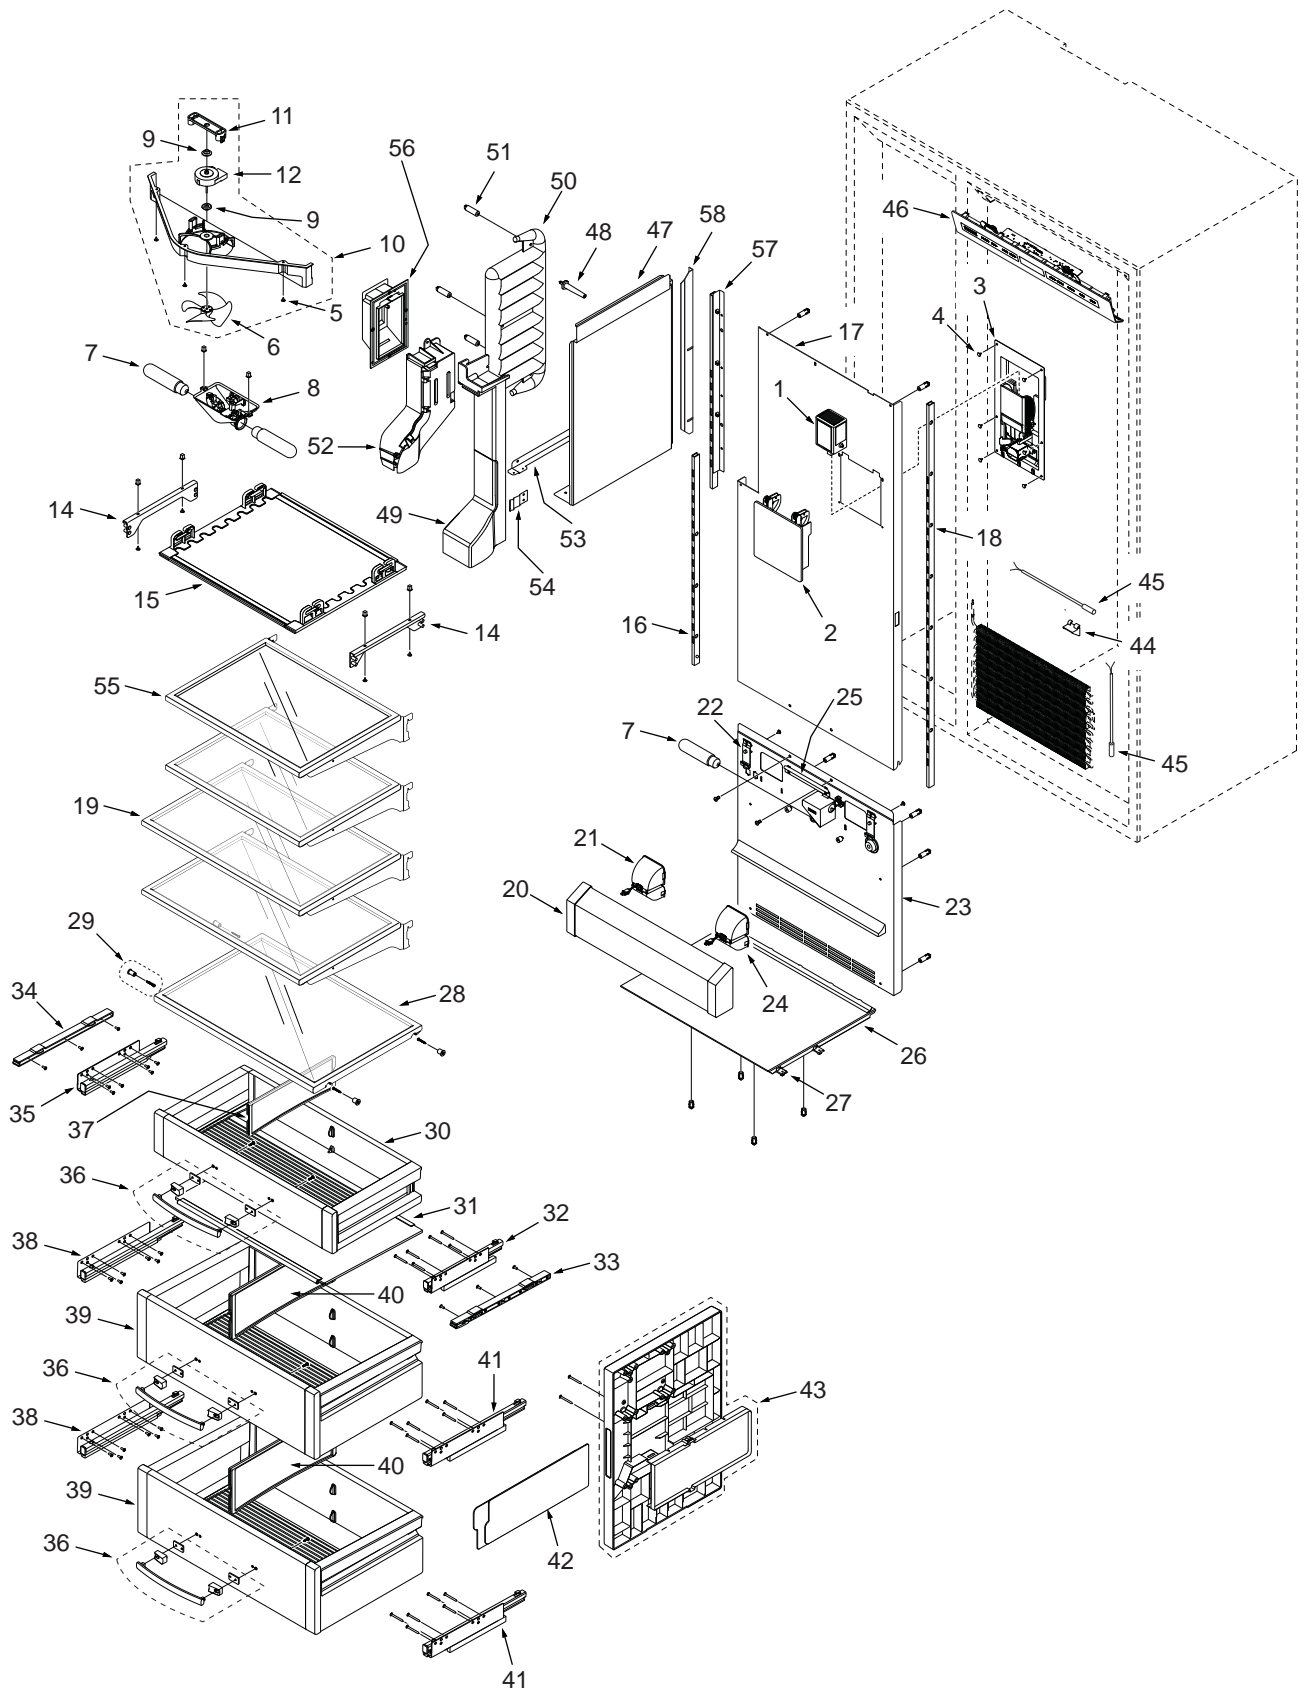

BI-48SD REFRIGERATOR INTERIOR PARTS LIST

<u>Ref #</u>	<u>Part #</u>	<u>Description</u>	<u>Ref #</u>	<u>Part #</u>	<u>Description</u>
1	7007023	Cartridge, Air Purifier Svce	31	7010439	Glass, Crisper Cover Svce
2	7007021	Door Assy, Air Purifier Svce		7011091	Seal, Crisper Front Svce
3	7007022	Pocket Assy, Air Purifier Svce		7011092	Seal, Crisper Rear Svce
4	6201890	Screw, #8-15X3/8 6 Lobe TR HD	32	7007056	Slide, Drawer RH Svce
5	6201890	Screw, #8-15X3/8 6 Lobe Tr Hd	33	7006975	Support, Crisper Cover RH Svce
6	7011058	Fan Blade, White Svce	34	7007053	Support, Crisper Cover LH Svce
7	7006999	Lamp, Blue Glass Svce	35	7007057	Slide, Drawer LH Svce
8	7006997	Light Assy, Dual w/T Dom Svce	36	7011094	Handle Assy, Drawer Svce
	7007044	Lampholder, Angle Dom Svce	37	7011081	Divider, Deli Svce
9	7005046	Grommet, Motor Fan	38	7007055	Slide, Drawer LH Svce
10	7010508	Fan Assy, Eavp Svce	39	7010441	Crisper Assy, Svce
11	NA	See 7010508	40	7011080	Divider, Crisper Svce
12	NA	See 7010508	41	7007054	Slide, Drawer LH Svce
13	NA		42	7007060	Card, Consumer Use & Care Svce
14	7007048	Bracket, Light Diffuser Svce	43	7007062	Crisper Assy, Spacer RH Svce
15	7009601	Diffuser Assy, Light Svce	44	7007030	Bracket, Thermistor Svce
16	7010451	Shelf Ladder, LH Lwr Svce	45	4204740	Therm Assy, Svce
17	7010487	Duct Assy, Ref Upper Svce	46	7009859	Panel, CL 30U;48S,D Svce
18	7007028	Shelf Ladder, RH Svce	47	7010473	Panel, Water Tank Access SVCE
19	7010437	Shelf, Cantilever Svce	48	6220570	Stand-off, 2.70"
20	7010431	Cover, Crisper Light Svce	49	7010475	Panel Assy, Escutcheon Svce
21	7007034	Duct, Fan Left Svce	50	7011128	Water Tank Assy, Svce
22	7007040	Support, Crisper Cover Svce	51	6220540	Screw Grommet/Stand-off, 1.375
23	7010512	Duct Assy, Ref Lower Svce	52	7010476	Chute Assy, Ice Svce
24	7007036	Duct, Fan Right Svce	53	7010501	Bracket, Cover Water Tank Svce
25	7007033	Retainer, Wire Raceway Svce	54	0212290	Retainer, Cntrl Pnl Lwr
26	7010306	Duct Assy, Ref Bottom Svce	55	7010491	Shelf, Glass Cant Narrow Svce
27	7004161	Clip, Crisper Duct	56	7011304	Heater Assy, Mullion DOM Svce (Incl Heater, Chute, Door & Rod)
28	7011093	Shelf, Crisper Svce	57	7011125	Shelf Ladder Assy, LH Up Svce
29	7003167	Standoff, Fixed Shelf Ref	58	7011126	Bracket Assy, Tank Cover Svce
30	7010440	Deli Assy, Svce			

BI-48SD REFRIGERATOR INTERIOR VIEW