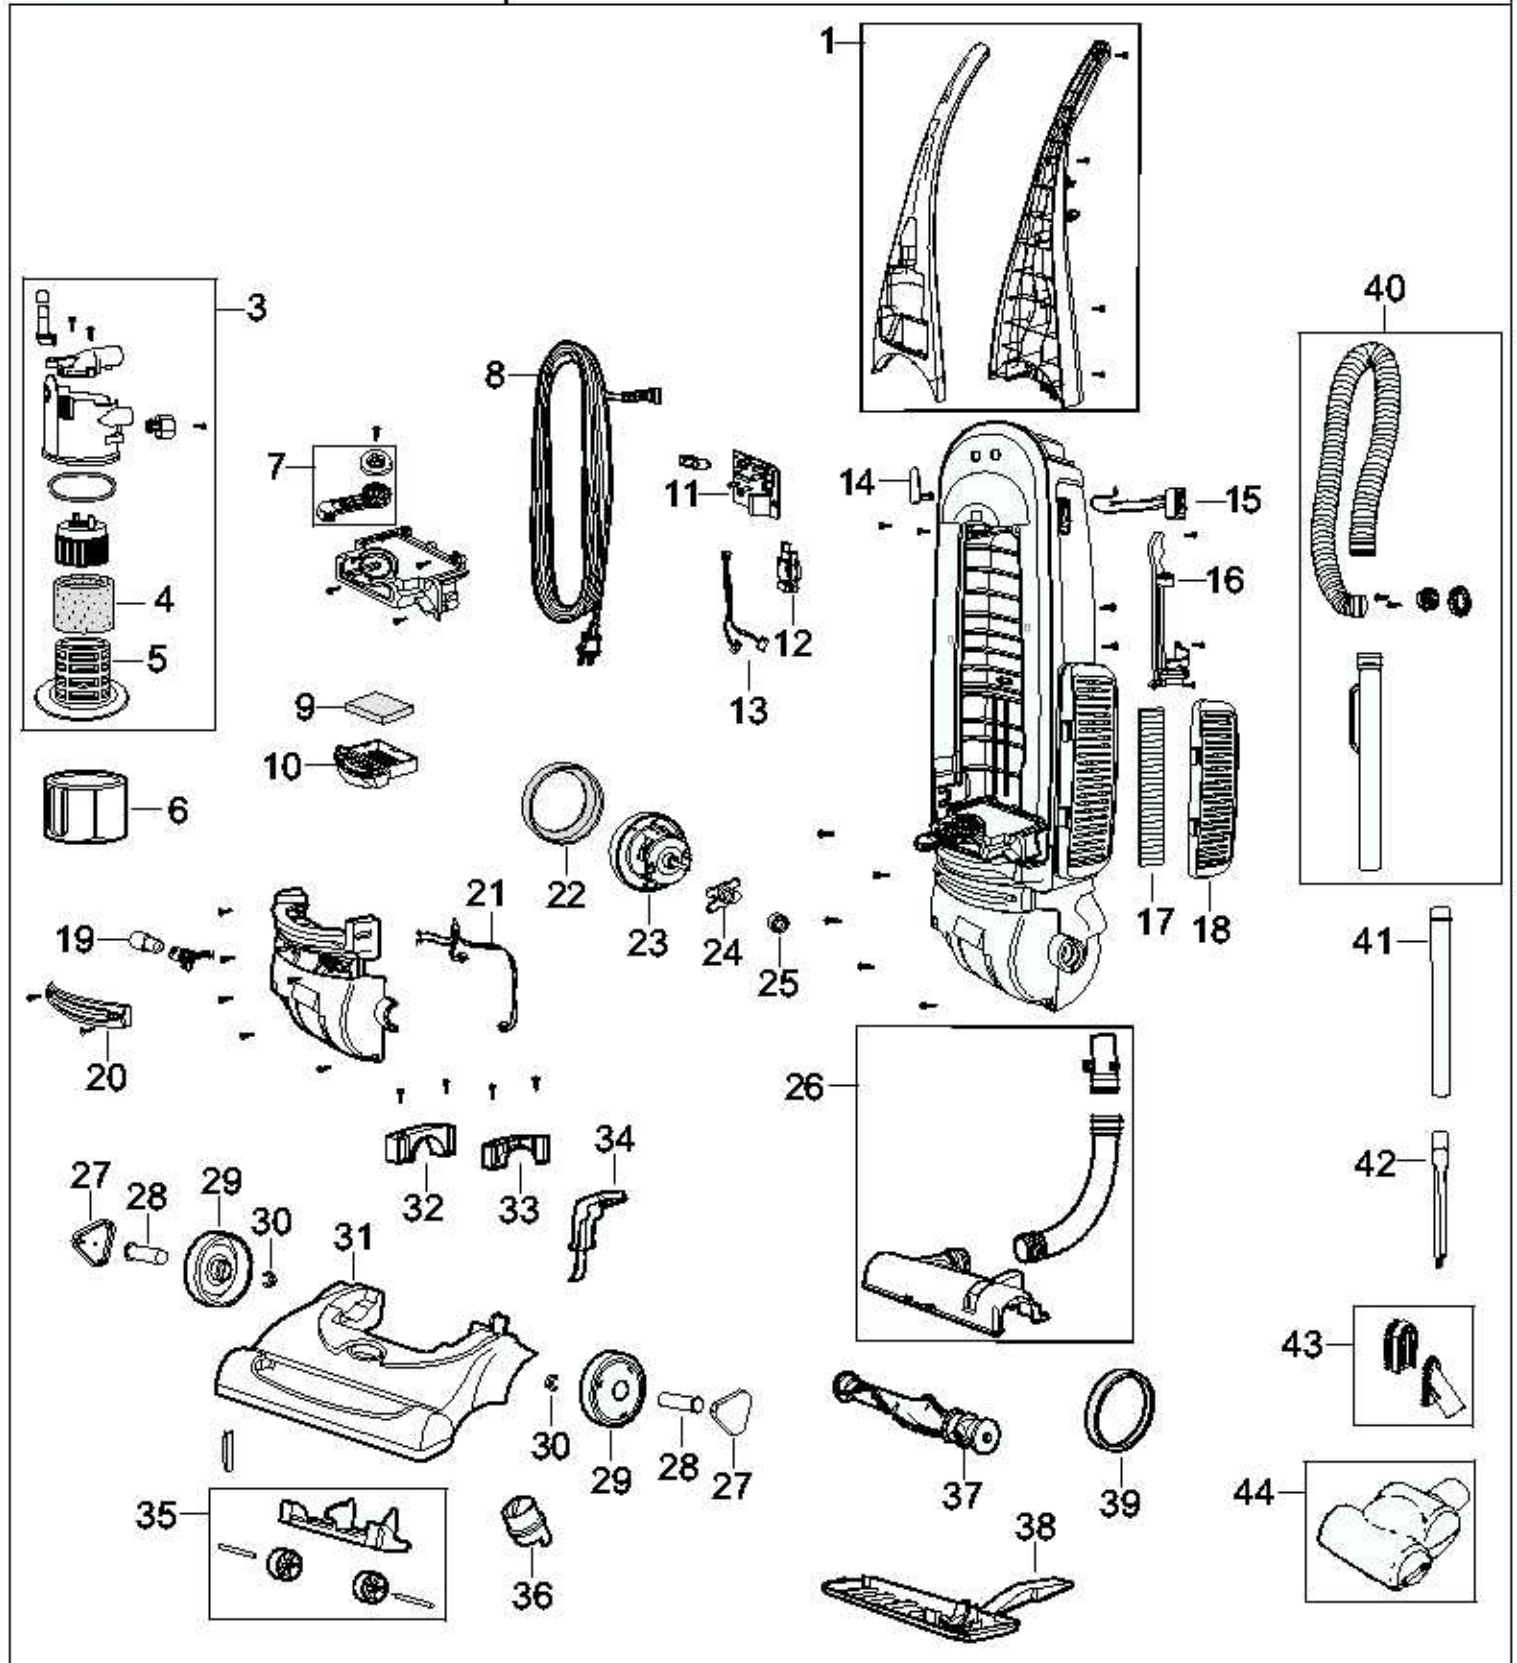

CLENVIEW BAGLESS

Model 3594

Issued: May 2004

©2004 BISSELL Homecare, Inc.

BAGLESS VACUUM

CleanView™ Model 3594

KEY	PART NO	DESCRIPTION		
1	2031232	Upper Handle Assy. - Turbo - Metallic Storm Blue		
3	2031226	Upper Tank Assy - For Dirt Sensor Units		
4	2031085	Separation Flange Filter		
5	2032042	Separation Flange Frame		
6	2030176	Dirt Cup		
7	2031119	Lock n' Seal Lever - Med Grey		
8	2031067	Power Cord		
9	2031073	Pre Motor Filter		
10	2032058	Pre Motor Filter Tray - Med Gray		
11	2031235	Circuit Board - For Dirt Sensor Units		
12	2031236	Sensor Holder		
13	2031208	Wire Harness - Power - For Dirt Sensor Units		
14	2031018	Cord Release		
15	2031035	Switch - Rocker		
16	2031076	Tool Caddy		
17	2231047	Post Motor Filter - 3M/HEPA		
18	2031011	Post Motor Filter Grill		
19	2031007	Lamp - Incandescent		
20	2031008	Headlight Lens		
21	2031034	Wire Harness - Thermo		
22	2031218	Motor Cushion - Large		
23	2031214	Motor		
24	2031217	Motor Support		
25	2031107	Motor Cushion - Small		
26	2032039	Case Drum Assy.		
27	2032065	Wheel Cap - Black		
28	2032547	Axle		
29	2032037	Rear Wheel		
30	2032548	E-Ring		
31	2031238	Top Cover - Metallic Storm Blue		
32	2031040	Right Neck Brush		
33	2031039	Left Neck Brush		
34	2030052	Lever Release		
35	2032556	Roller Assy. W/ Axle		
36	2031095	Height Adjustment Knob		
37	2032013	Brush		
38	2032036	Access Plate		
39	2031093	Belt		
40	2032035	Hose Assy.		
41	2031084	Extension Wand		
42	2031083	Crevice Tool		
43	2031228	Dust Brush Combo Tool		
44	2031227	Turbobrush		
xx	2031003	Screw - Handle/Hose Cuff		
xx	2102564	User's Guide		