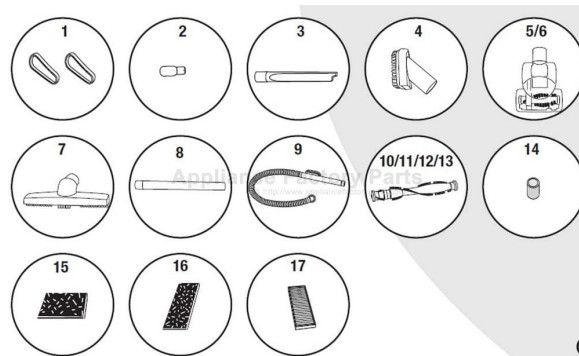

[Find Your Bissell Vacuum Cleaner Parts - Select From 376 Models](#)

----- Manual continues below -----