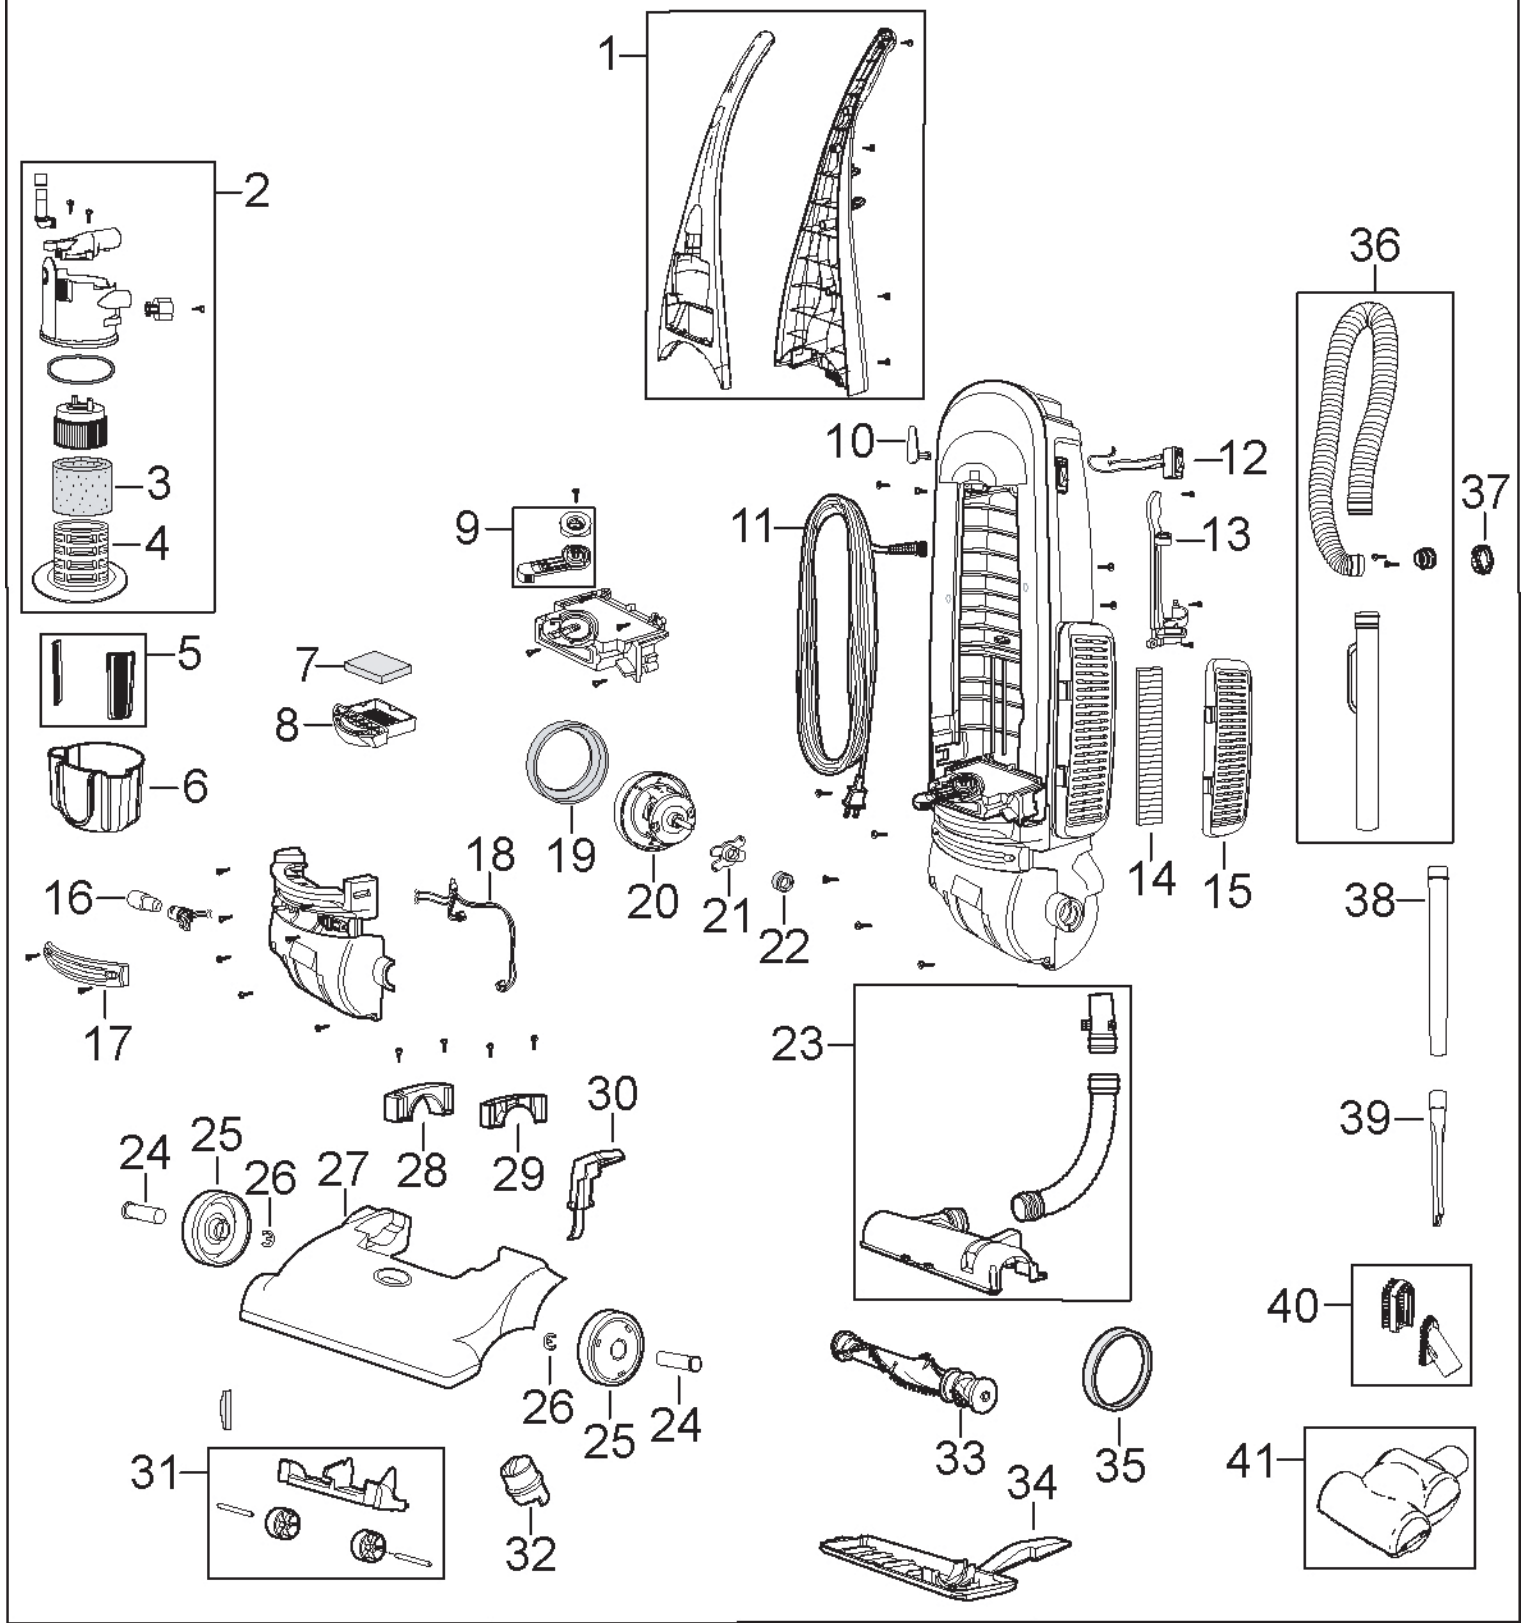

CLEANVIEW® REVOLUTION

Series 3595, 35952, 35962

CleanView® Revolution

Models 3595, 35952, 35962

KEY	PART NO	DESCRIPTION
1	B-203-6742	Handle Assy - Purple Slate
1	B-203-6743	Handle Assy - Midnight Blue
1	B-203-6790	Handle Assy - Tango Blue Paint
2	B-203-6734	Cyclone Assy - Clear/Yellow w/ Filter Clean
3	B-203-1085	Foam Filter
4	B-203-6739	Separation Flange Frame - Yellow
5	B-203-6727	Dirt Cup Screen (2pk) - Yellow
6	B-203-6737	Dirt Cup - Clear
7	B-203-1073	Pre Motor Filter
8	B-203-2058	Pre Motor Filter Grille
9	B-203-1119	Lock n' Seal Lever
10	B-203-1018	Cord Wrap
11	B-203-1067	Cord
12	B-203-1035	Switch
13	B-203-1076	Tool Caddy
14	B-223-1047	Post Motor Filter
15	B-203-1011	Post Motor Filter Grille
16	B-203-1297	Light Bulb - 12V
17	B-203-1008	Lens
18	B-203-1034	Wire Harness
19	B-203-1218	Motor Cushion - Large
20	B-203-2211	Vacuum Motor
21	B-203-1217	Motor Support
22	B-203-1107	Motor Cushion - Small
23	B-203-1332	Case Drum Assy
24	B-203-2547	Axle
25	B-203-6746	Rear Wheel
26	B-203-2548	E-Ring
27	B-203-6751	Top Cover - Purple Slate
27	B-203-6752	Top Cover - Midnight Blue
27	B-203-6791	Top Cover - Tango Blue Paint
28	B-203-1040	Neck Brush - Right
29	B-203-1039	Neck Brush - Left
30	B-203-6748	Detent Lever
31	B-203-2556	Front Wheel Assy
32	B-203-1122	Height Adjustment Knob
33	B-203-6729	Brush Roll - Yellow
34	B-203-1185	Access Plate
35	B-203-1093	Belt
36	B-203-2035	Upholstery Hose
37	B-203-1128	Twist n' Snap Collar
38	B-203-1084	Extension Wand
39	B-203-1063	Crevice Tool
40	B-203-1228	Upholstery Tool
41	B-203-6730	TurboBrush - Yellow
xx	6036725	User's Guide - Canada
xx	2036720	User's Guide - United States

Purple Slate = 3595
Midnight Blue = 35952
Tango Blue Paint = 35962