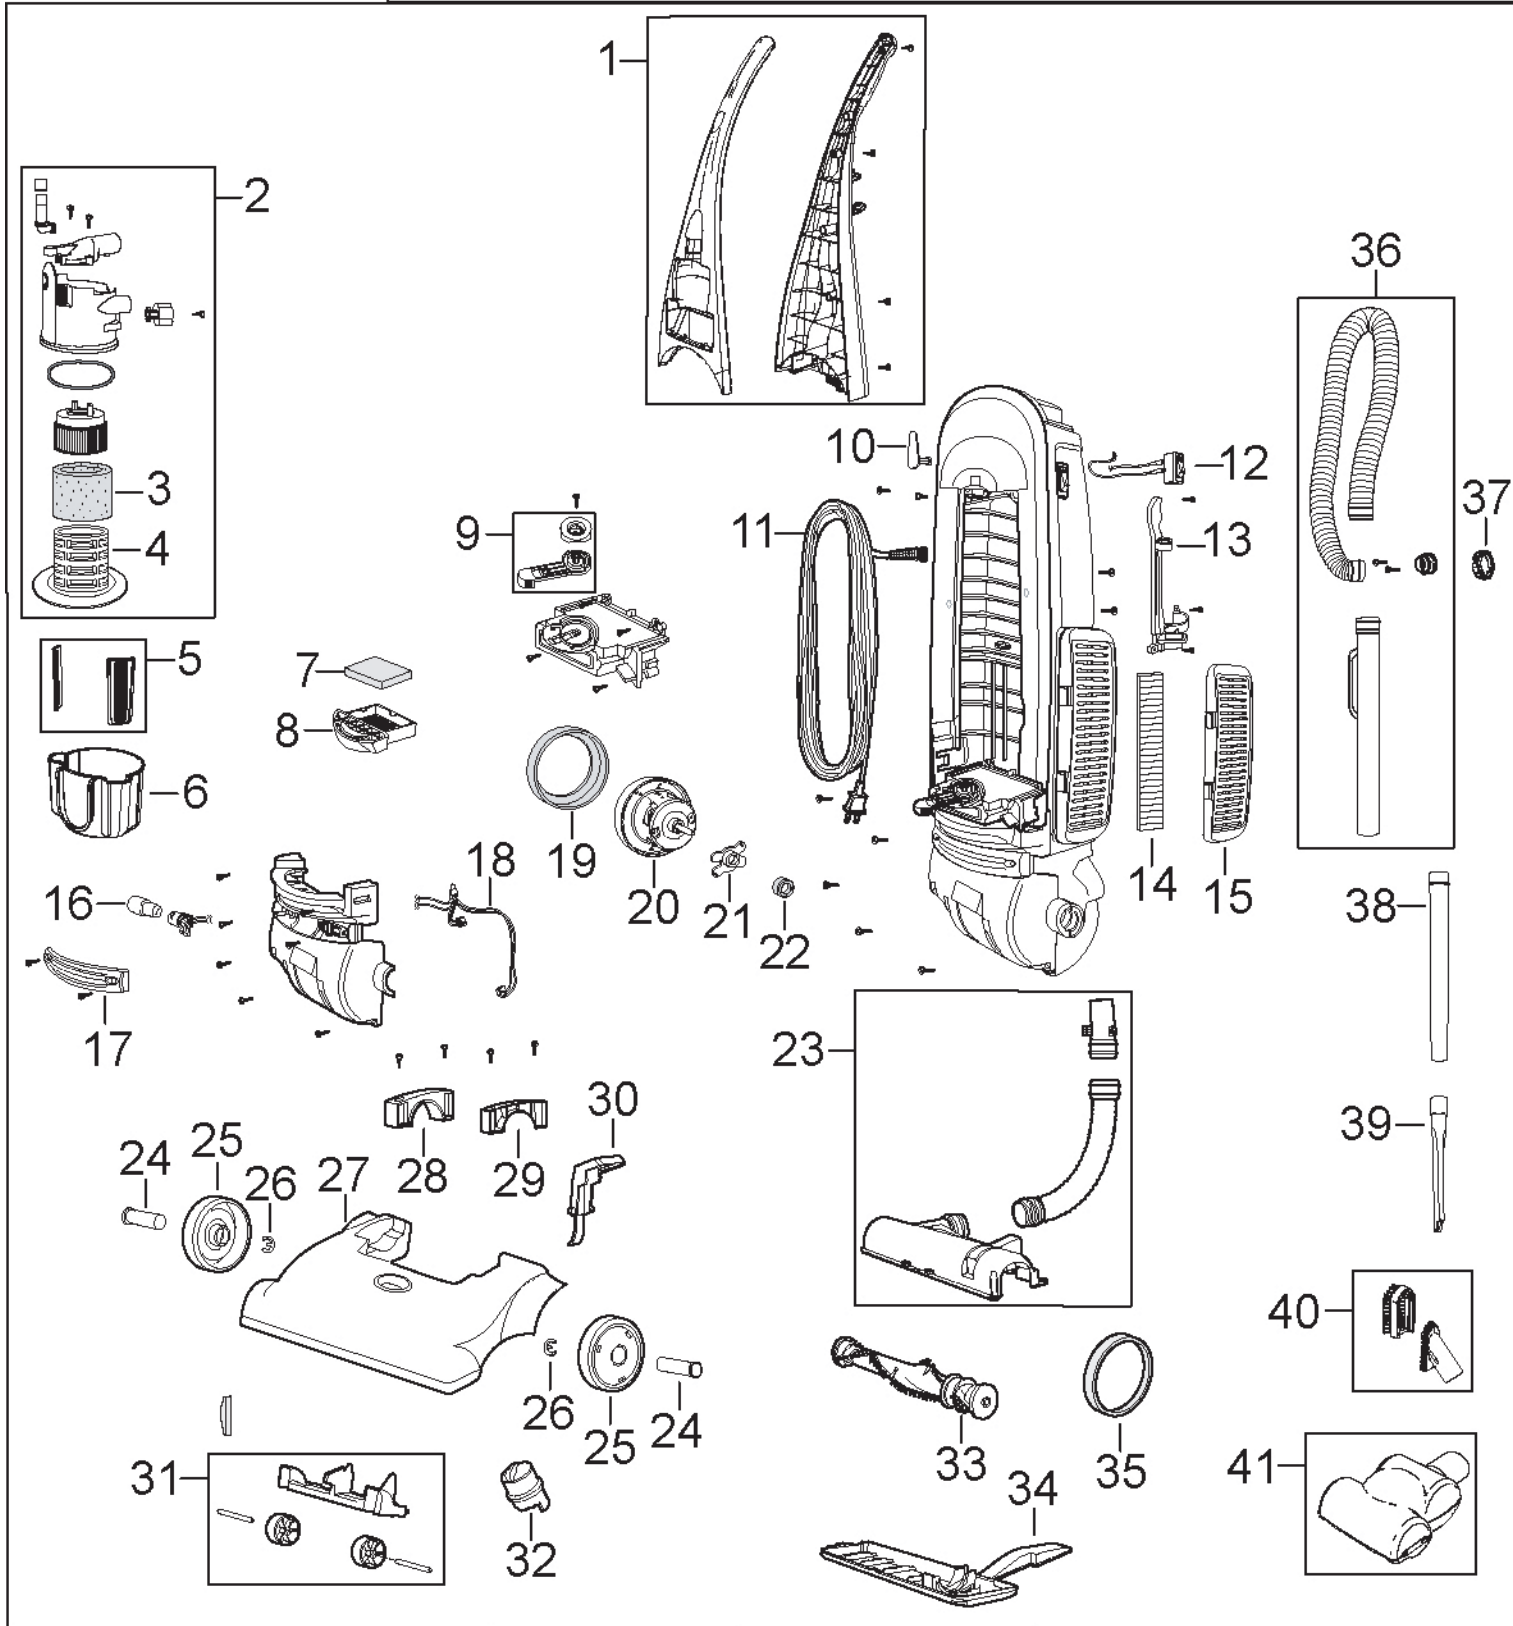

CLEANVIEW® REVOLUTION

Series 3595, 35952, 35962

CleanView® Revolution

Models 3595, 35952, 35962

KEY	PART NO	DESCRIPTION
1	B-203-6742	Handle Assy - Purple Slate
1	B-203-6743	Handle Assy - Midnight Blue
1	B-203-6790	Handle Assy - Tango Blue Paint
2	B-203-6734	Cyclone Assy - Clear/Yellow w/ Filter Clean
3	B-203-1085	Foam Filter
4	B-203-6739	Separation Flange Frame - Yellow
5	B-203-6727	Dirt Cup Screen (2pk) - Yellow
6	B-203-6737	Dirt Cup - Clear
7	B-203-1073	Pre Motor Filter
8	B-203-2058	Pre Motor Filter Grille
9	B-203-1119	Lock n' Seal Lever
10	B-203-1018	Cord Wrap
11	B-203-1067	Cord
12	B-203-1035	Switch
13	B-203-1076	Tool Caddy
14	B-223-1047	Post Motor Filter
15	B-203-1011	Post Motor Filter Grille
16	B-203-1297	Light Bulb - 12V
17	B-203-1008	Lens
18	B-203-1034	Wire Harness
19	B-203-1218	Motor Cushion - Large
20	B-203-2211	Vacuum Motor
21	B-203-1217	Motor Support
22	B-203-1107	Motor Cushion - Small
23	B-203-1332	Case Drum Assy
24	B-203-2547	Axle
25	B-203-6746	Rear Wheel
26	B-203-2548	E-Ring
27	B-203-6751	Top Cover - Purple Slate
27	B-203-6752	Top Cover - Midnight Blue
27	B-203-6791	Top Cover - Tango Blue Paint
28	B-203-1040	Neck Brush - Right
29	B-203-1039	Neck Brush - Left
30	B-203-6748	Detent Lever
31	B-203-2556	Front Wheel Assy
32	B-203-1122	Height Adjustment Knob
33	B-203-6729	Brush Roll - Yellow
34	B-203-1185	Access Plate
35	B-203-1093	Belt
36	B-203-2035	Upholstery Hose
37	B-203-1128	Twist n' Snap Collar
38	B-203-1084	Extension Wand
39	B-203-1063	Crevice Tool
40	B-203-1228	Upholstery Tool
41	B-203-6730	TurboBrush - Yellow
xx	6036725	User's Guide - Canada
xx	2036720	User's Guide - United States

Purple Slate = 3595
Midnight Blue = 35952
Tango Blue Paint = 35962