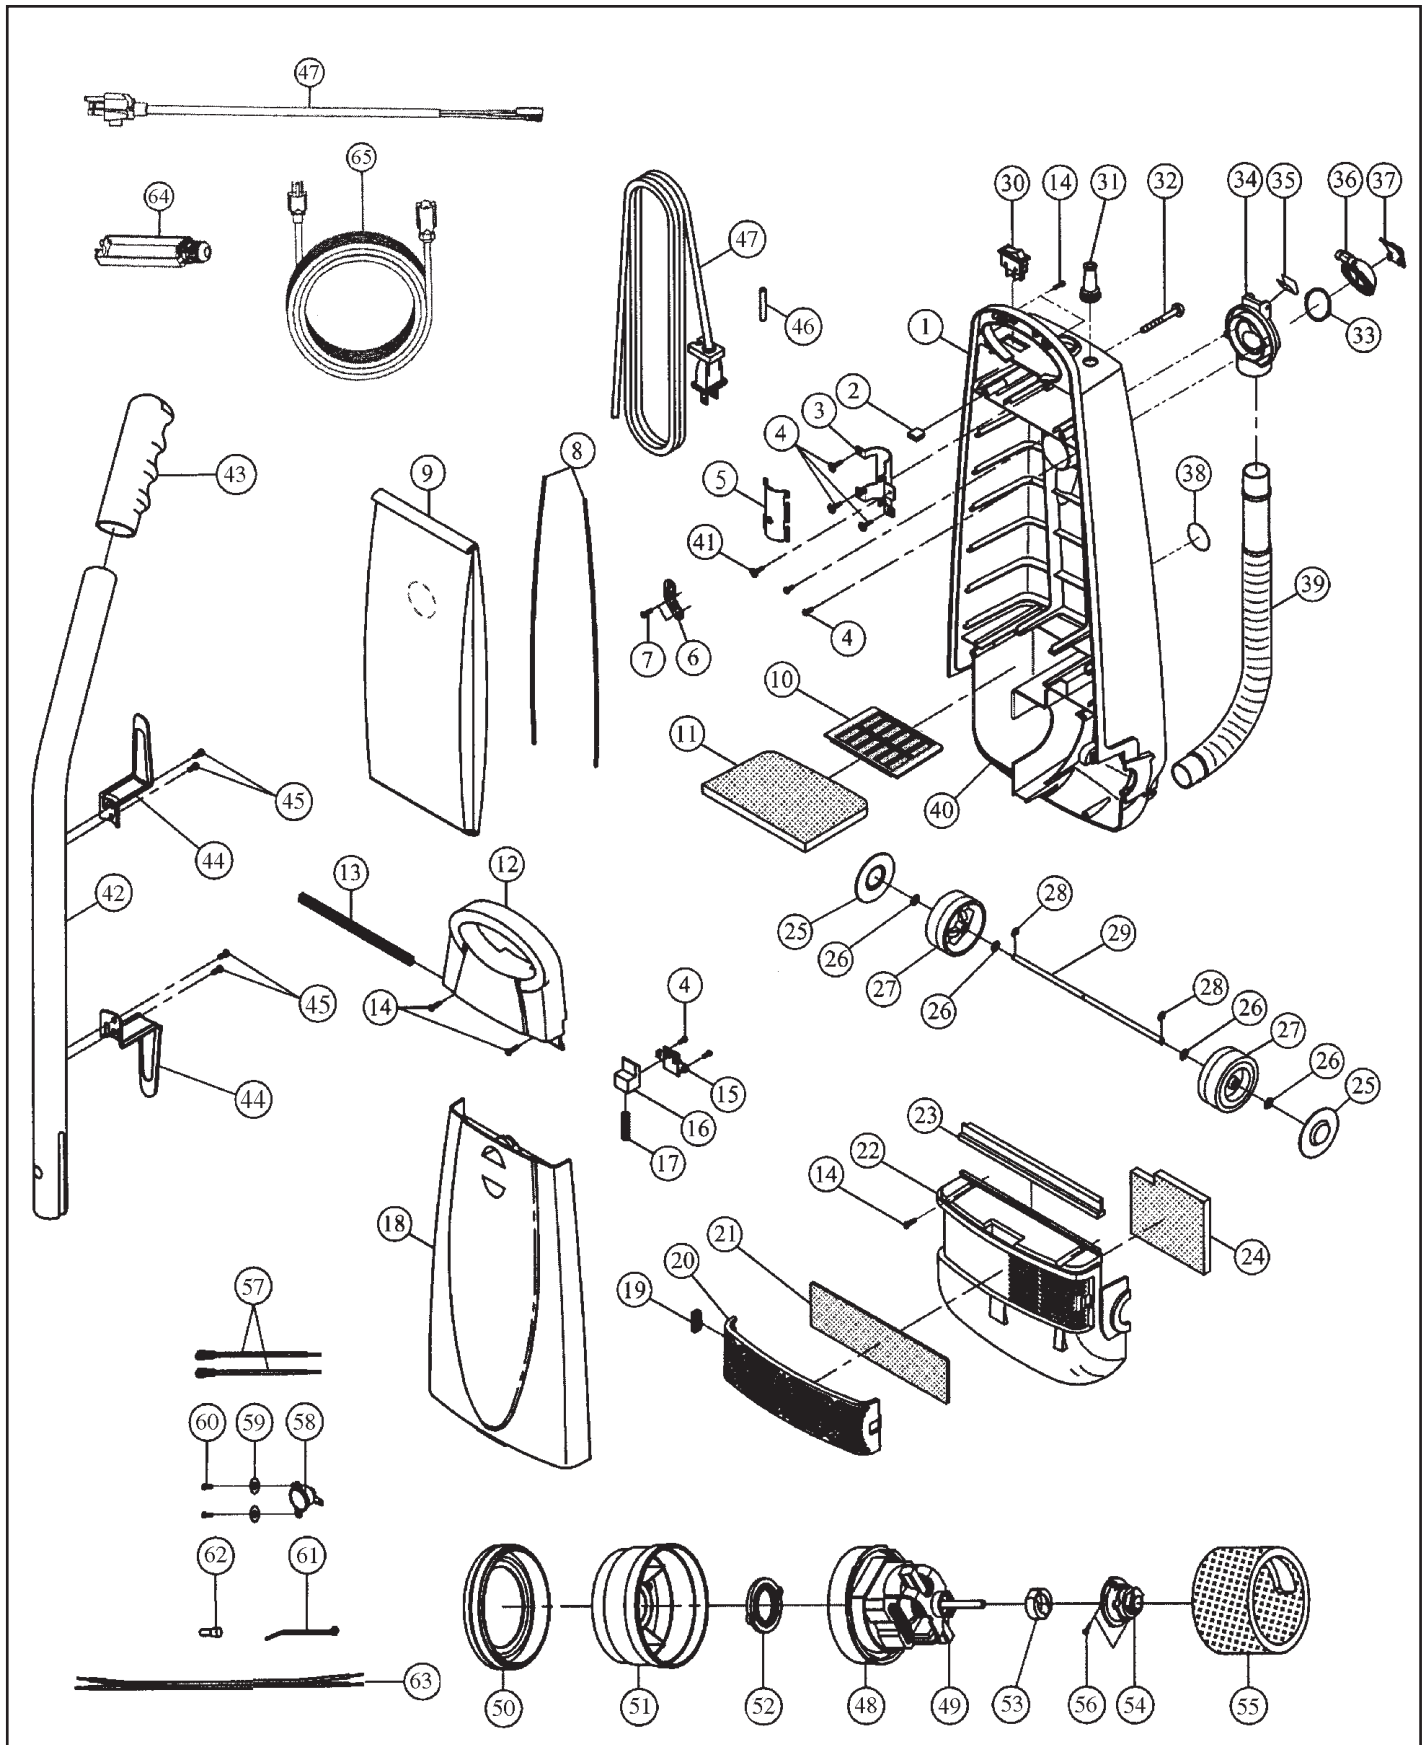

# Original & Replacement **CIRRUS/PROGRADE**

**PROGRADE Model PRO8000**

KEY	PART NO	DESCRIPTION	KEY	PART NO	DESCRIPTION
1	PRO-75010	Dust Compartment (Red)	42	C-70008	Handle Tube
2	C-75900	Vented Support Rubber	43	C-70255	Soft Grip (Black)
3	C-70590	Handle Fitting (Rear)	44	C-70508	Metal Cord Hook
4	C-77000	Screw	45	C-77012	Screw
5	C-70591	Handle Fitting (Front)	46	C-32092	Cord Protector
6	C-32025	Cord Holder (Black)	47	C-30007	Power Cord 50' 16/3 (Yellow)
7	C-77032	Screw	47	C-30006	Power Cord 12" 16/3 (Yellow)
8	C-76900	Dust Compartment Side Seals	48	C-60000	Lamb Motor 1000W
9	C-14000	Paper Bag HEPA Type 6 Pk	49	C-63005	Carbon Brush
9	C-14005	Paper Bag Micro Filtration 12 Pk	50	C-62003	Motor Mount (Rear)
9	C-12250	Cloth Dump Bag	51	C-62005	Motor Support Housing (Black)
10	C-18420	Filter Support Screen	52	C-76025	Suction Inlet Packing
11	C-18000	Secondary Filter	53	C-62010	Motor Mount (Front)
12	PRO-75100	Switch Housing Cover (Red)	54	C-62015	Motor Pivot Sleeve (Black)
13	C-76902	Dust Cover Seal	55	C-18700	Noise Suppressor
14	C-77026	Screw	56	C-77000	Screw
15	C-75802	Latch Bracket (Black)	57	C-36908	Cord (Black)
16	C-75025	Cover Latch (Black)	58	C-36005	Thermal Switch
17	C-77027	Cover Latch Spring	59	C-77005	Washer
18	PRO-75250	Dust Cover (Red)	60	C-77047	Screw
19	C-75950	Filter Cover Knob (Black)	61	C-32003	Cord Clip
20	PRO-75350	Filter Cover (Red)	62	<b>SS-3270</b>	<b>Wire Nut</b>
21	C-18051	Exhaust Filter	63	C-36916	Motor Lead (Black)
22	PRO-75051	Motor Cover (Red)	64	C-32005	Power Cord Holder
23	C-76010	Motor Cover Seal	65	C-30008	Extension Power Cord 50' 16/3 Yellow
24	C-18050	Motor Filter			
25	C-71500	Rear Wheel Hubcap			
26	C-77029	Washer			
27	C-71000	Rear Wheel (Black)			
28	C-77028	E-Clip			
29	C-71002	Rear Wheel Shaft			
30	C-34005	Switch (Black)			
31	C-32605	Large Rubber Boot (Black)			
32	C-77030	Handle Screw			
33	C-76020	Suction Inlet Cover Seal			
34	C-75050	Suction Inlet (Black)			
35	C-77031	Suction Inlet Lid Spring			
36	C-75051	Suction Inlet Lid (Black)			
37	C-75052	Suction Control Dial (Black)			
38	C-74000	Warning Label			
39	C-40000	Nozzle Hose (Black)			
40	C-76022	Motor Compartment Seals			
41	C-77059	Screw			