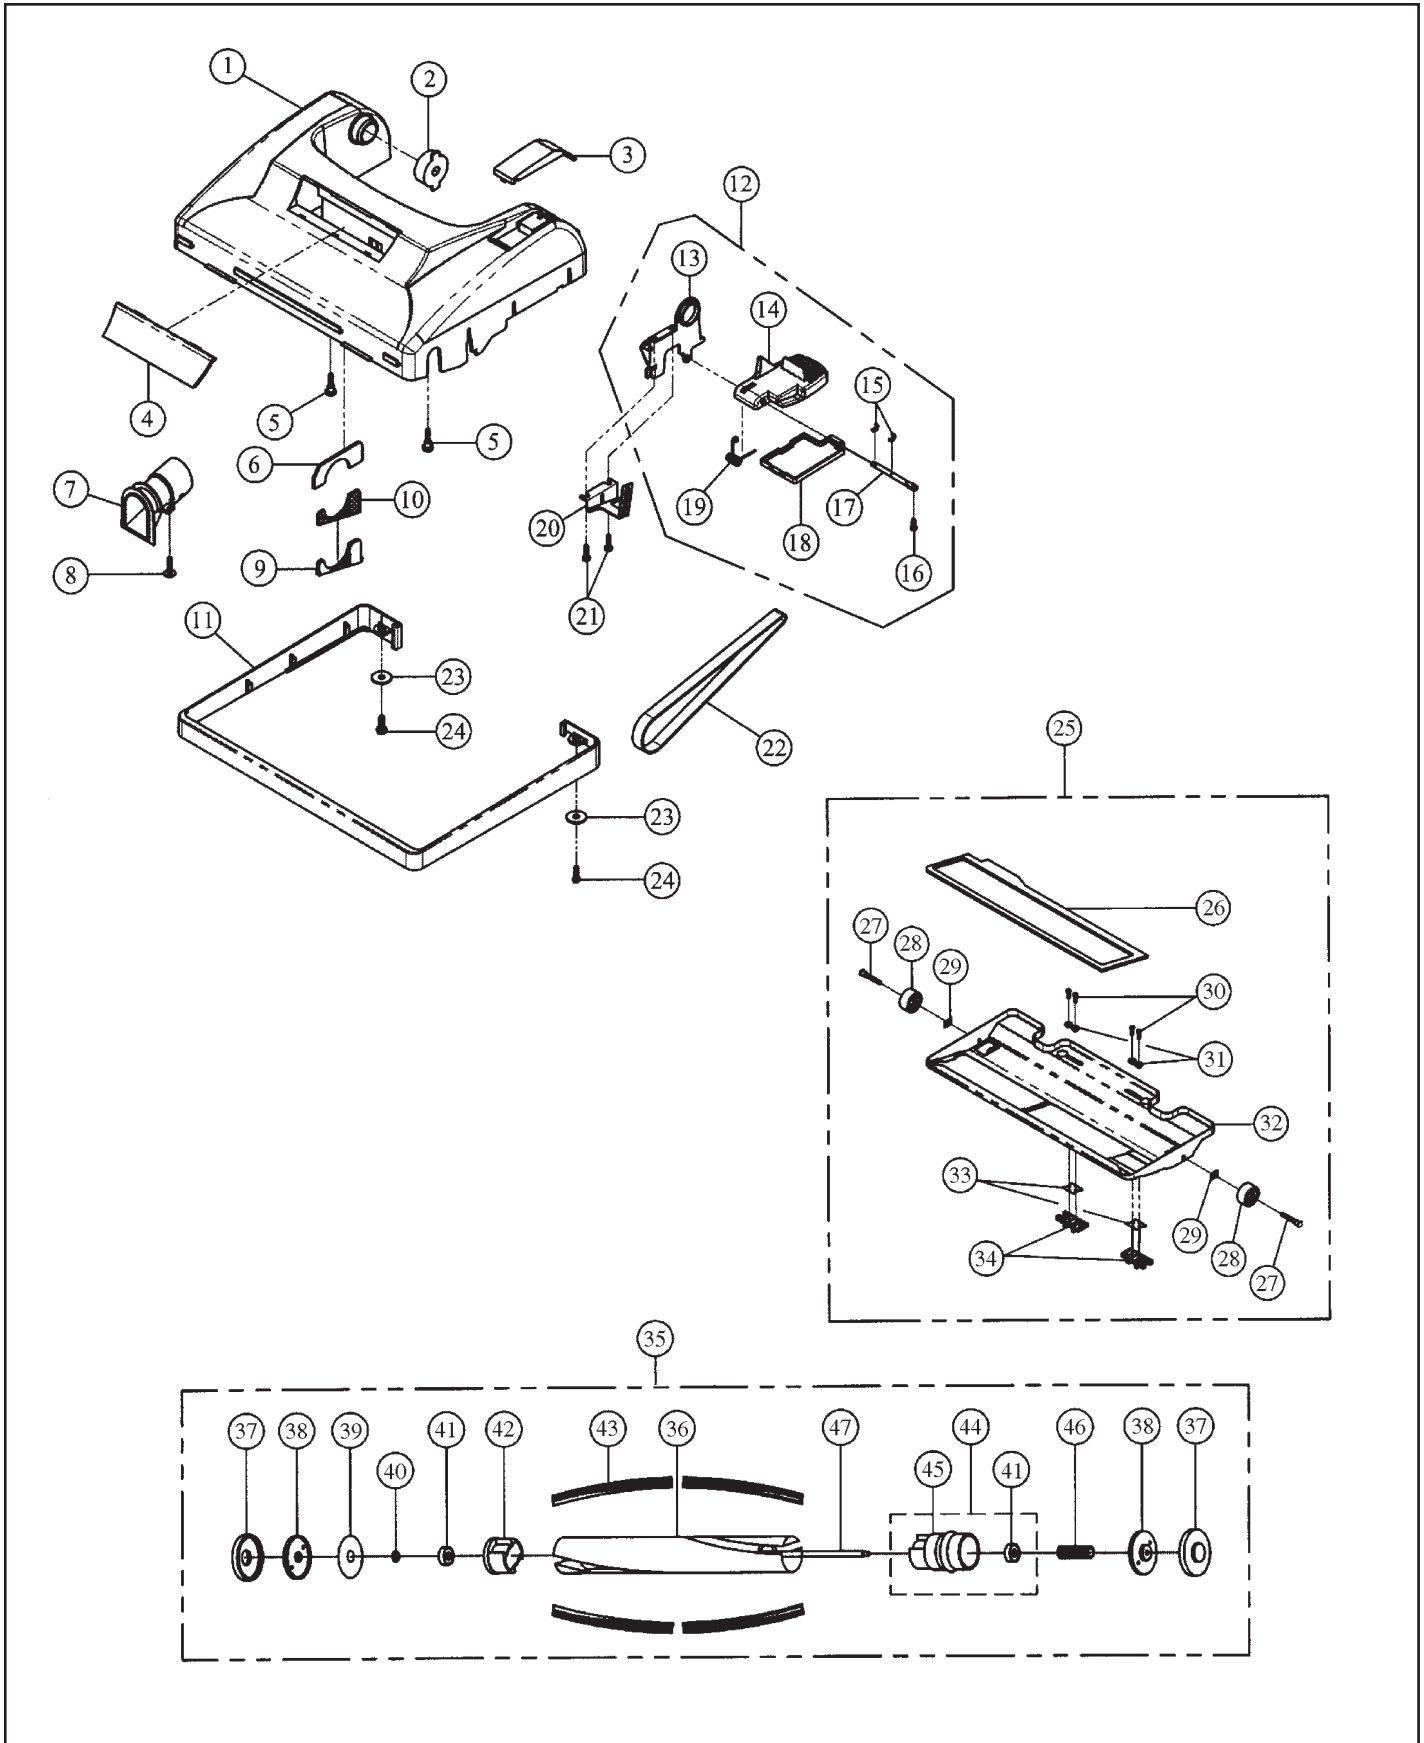

CIRRUS/PROGRADE Original & Replacement

PROGRADE Model PRO8000

Original & Replacement **CIRRUS/PROGRADE**

PROGRADE Model PRO8000

KEY	PART NO	DESCRIPTION	KEY	PART NO.	DESCRIPTION
1	PRO-73000	Nozzle Housing (Red)	25	C-76100	Bottom Plate Assembly
2	C-73400	Plastic Bushing (Black)	26	C-76001	Packing Grip
3	PRO-73628	Carpet/Floor Pedal Cover (Red)	27	C-71010	Front Wheel Pin
4	PRO-73001	Window (Red)	28	C-71011	Front Wheel
5	C-77039	Bottom Plate Lock Screw	29	C-77015	Push-On Nut
6	C-73480	Nozzle Housing Felt Packing	30	C-77016	Screw
7	C-73430	Hose Inlet Fitting (Red)	31	C-77017	Bottom Plate Latch Washer
8	C-77040	Screw	32	C-76101	Bottom Plate
9	C-73482	Vented Support Fitting	33	C-77018	Bottom Plate Latch Spring
10	C-73484	Vented Support Felt Packing	34	C-76400	Bottom Plate Latch
11	C-74100	Furniture Guard (Black)	35	C-20000	Agitator Assembly (Metal)
12	C-73720	Foot Pedal Complete (Black)	36	C-20500	Agitator Core (Metal)
13	C-73780	Pedal Frame	37	C-20510	Rubber End Cover (Black)
14	C-73722	Foot Pedal (Black)	38	C-20512	End Cap
15	C-77041	E-Clip	39	C-77036	Agitator Felt Washer
16	C-77032	Screw	40	C-77037	Washer
17	C-73782	Foot Pedal Shaft	41	C-62000	Agitator Bearing
18	C-73790	Rear Belt Cover (Black)	42	C-20514	Agitator Bearing Holder
19	C-77042	Foot Pedal Spring	43	C-22000	Agitator Brush
20	C-73486	Belt Guard	44	C-20516	Agitator Pulley Complete
21	C-77043	Screw	45	C-20519	Agitator Pulley
22	C-10000	Belt 2 Pk	46	C-20530	Agitator Pulley Bushing
23	C-77044	Washer	47	C-20522	Agitator Shaft
24	C-77000	Screw