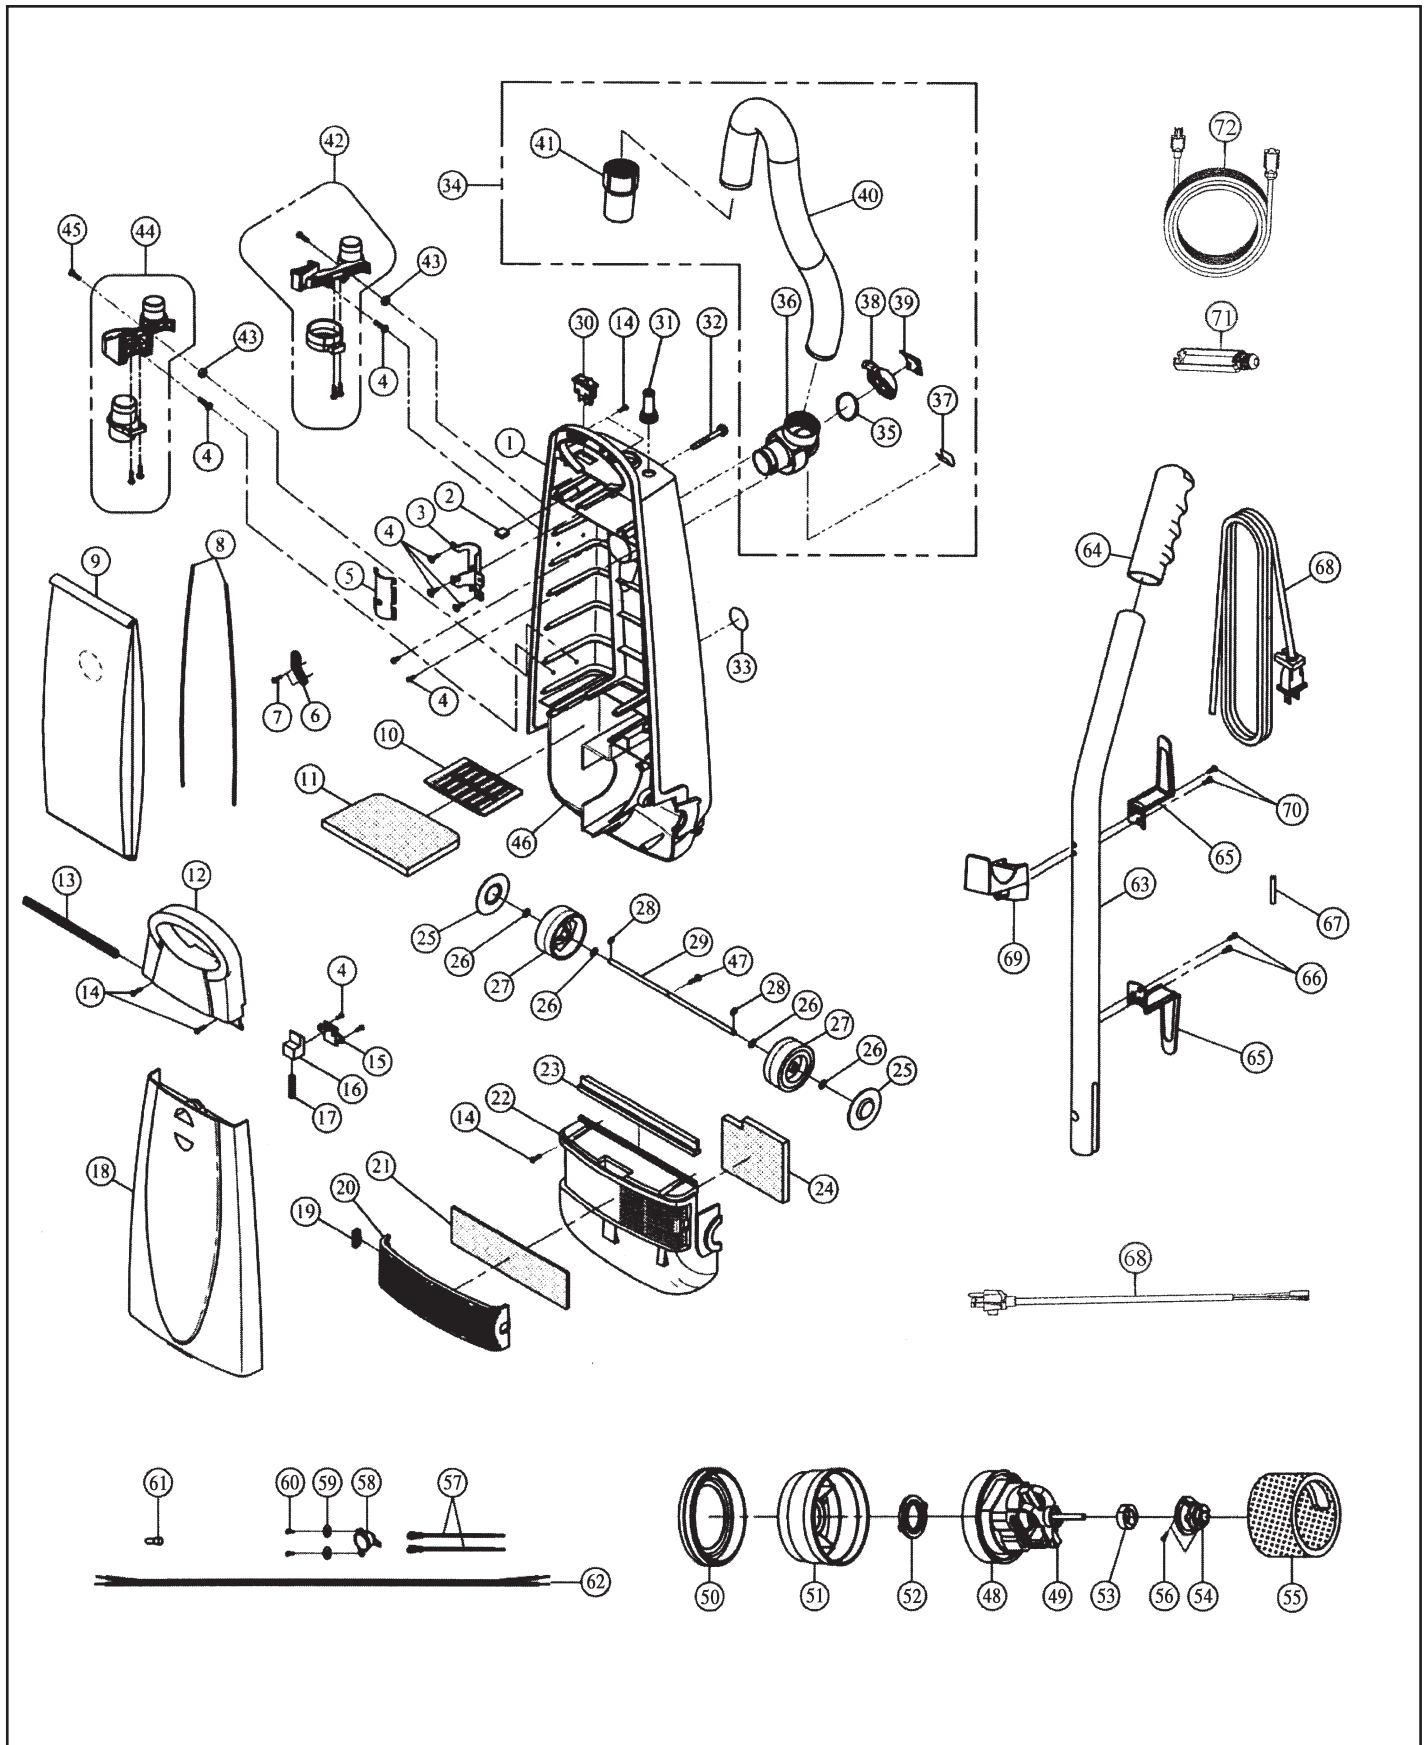

CIRRUS/PROGRADE Original & Replacement

PROGRADE Model PRO8500

Original & Replacement **CIRRUS/PROGRADE**

PROGRADE Model PRO8500

| KEY | PART NO | DESCRIPTION | KEY | PART NO. | DESCRIPTION |
|-----|-----------|------------------------------------|-----|-----------|---|
| 1 | PRO-75005 | Dust Compartment Red | 37 | C-77031 | Suction Inlet Lid Spring |
| 2 | C-75900 | Vented Support Rubber | 38 | C-75051 | Suction Inlet Lid Black |
| 3 | C-70590 | Handle Fitting Rear | 39 | C-75052 | Suction Control Dial Black |
| 4 | C-77000 | Set Screw | 40 | C-40052 | Stretch Hose |
| 5 | C-70591 | Handle Fitting Front | 41 | C-45005 | Hose Cuff Black |
| 6 | C-32025 | Cord Holder Black | 42 | PRO-75060 | Tool Holder Ass'y Black |
| 7 | C-77032 | Set Screw | 43 | PRO-77010 | Nut |
| 8 | C-76900 | Dust compartment Side Seals | 44 | PRO-75061 | Wand Retainer Ass'y Black |
| 9 | C-14000 | Paper Bag HEPA Type 6 Pk | 45 | PRO-77005 | Set Screw |
| 9 | C-14005 | Paper Bag Micro Filtration 12 Pk | 46 | C-76022 | Motor Compartment Seals |
| 9 | C-12250 | Cloth Dump Bag | 47 | C-77025 | Set Screw |
| 10 | C-18420 | Filter Supporter Screen | 48 | C-60000 | Lamb Motor 1000W |
| 11 | C-18002 | Secondary Carbon Filter | 49 | C-63005 | Lamb Carbon Brush |
| 12 | PRO-75100 | Switch Housing Cover Red | 50 | C-62003 | Motor Mount Rear |
| 13 | C-76902 | Dust Cover Seal | 51 | C-62034 | Motor Support Housing Black |
| 14 | C-77026 | Set Screw | 52 | C-76025 | Suction Inlet Packing Black |
| 15 | C-75802 | Release Button Cover Black | 53 | C-62010 | Motor Mount Front |
| 16 | C-75025 | Cover Release Button Black | 54 | C-62015 | Motor Pivot Sleeve Black |
| 17 | C-77027 | Cover Release Button Spring | 55 | C-18700 | Noise Suppressor |
| 18 | PRO-75250 | Dust Cover Red | 56 | C-77000 | Set Screw |
| 19 | C-75950 | Post Cover Knob Black | 57 | C-36908 | Cord Black |
| 20 | PRO-75350 | Post Cover | 58 | C-36005 | Thermal Switch |
| 21 | C-18051 | Electrostatic Filter | 59 | C-77005 | Washer |
| 22 | PRO-75051 | Motor Cover Red | 60 | C-77047 | Set Screw |
| 23 | C-76010 | Motor Cover Seal | 61 | SS-3270 | Wire Connector |
| 24 | C-18050 | Exhaust | 62 | C-36916 | Motor Cord Black |
| 25 | C-71500 | Rear Wheel Hubcap | 63 | C-70008 | Handle Tube |
| 26 | C-77029 | Washer | 64 | C-70255 | Soft Grip Black |
| 27 | C-71000 | Rear Wheel Black | 65 | C-70508 | Metal Cord Hool |
| 28 | C-77028 | E-Clip | 66 | C-77012 | Set Screw |
| 29 | C-71002 | Rear Wheel Shaft | 67 | C-32092 | Cord Protection Tube |
| 30 | C-34005 | Switch | 68 | C-30007 | Power Cord 50' 16/3 Yellow |
| 31 | C-32605 | Large Rubber Boot Black | 68 | C-30006 | Power Cord 12" 16/3 Yellow |
| 32 | C-77030 | Handle Screw | 69 | PRO-75062 | Hose Rack Black For PRO8500 |
| 33 | C-74000 | Warning Label | 70 | PRO-77006 | Set Screw |
| 34 | PRO-4000 | Long Stretch Hose Complete Black | 71 | C-32005 | Power Cord Holder |
| 35 | C-76020 | Suction Inlet Cover Seal | 72 | C-30008 | Extension Power Cord 50' 16/3 Yellow |
| 36 | C-75060 | Attachment Connecting Device Black | | | |