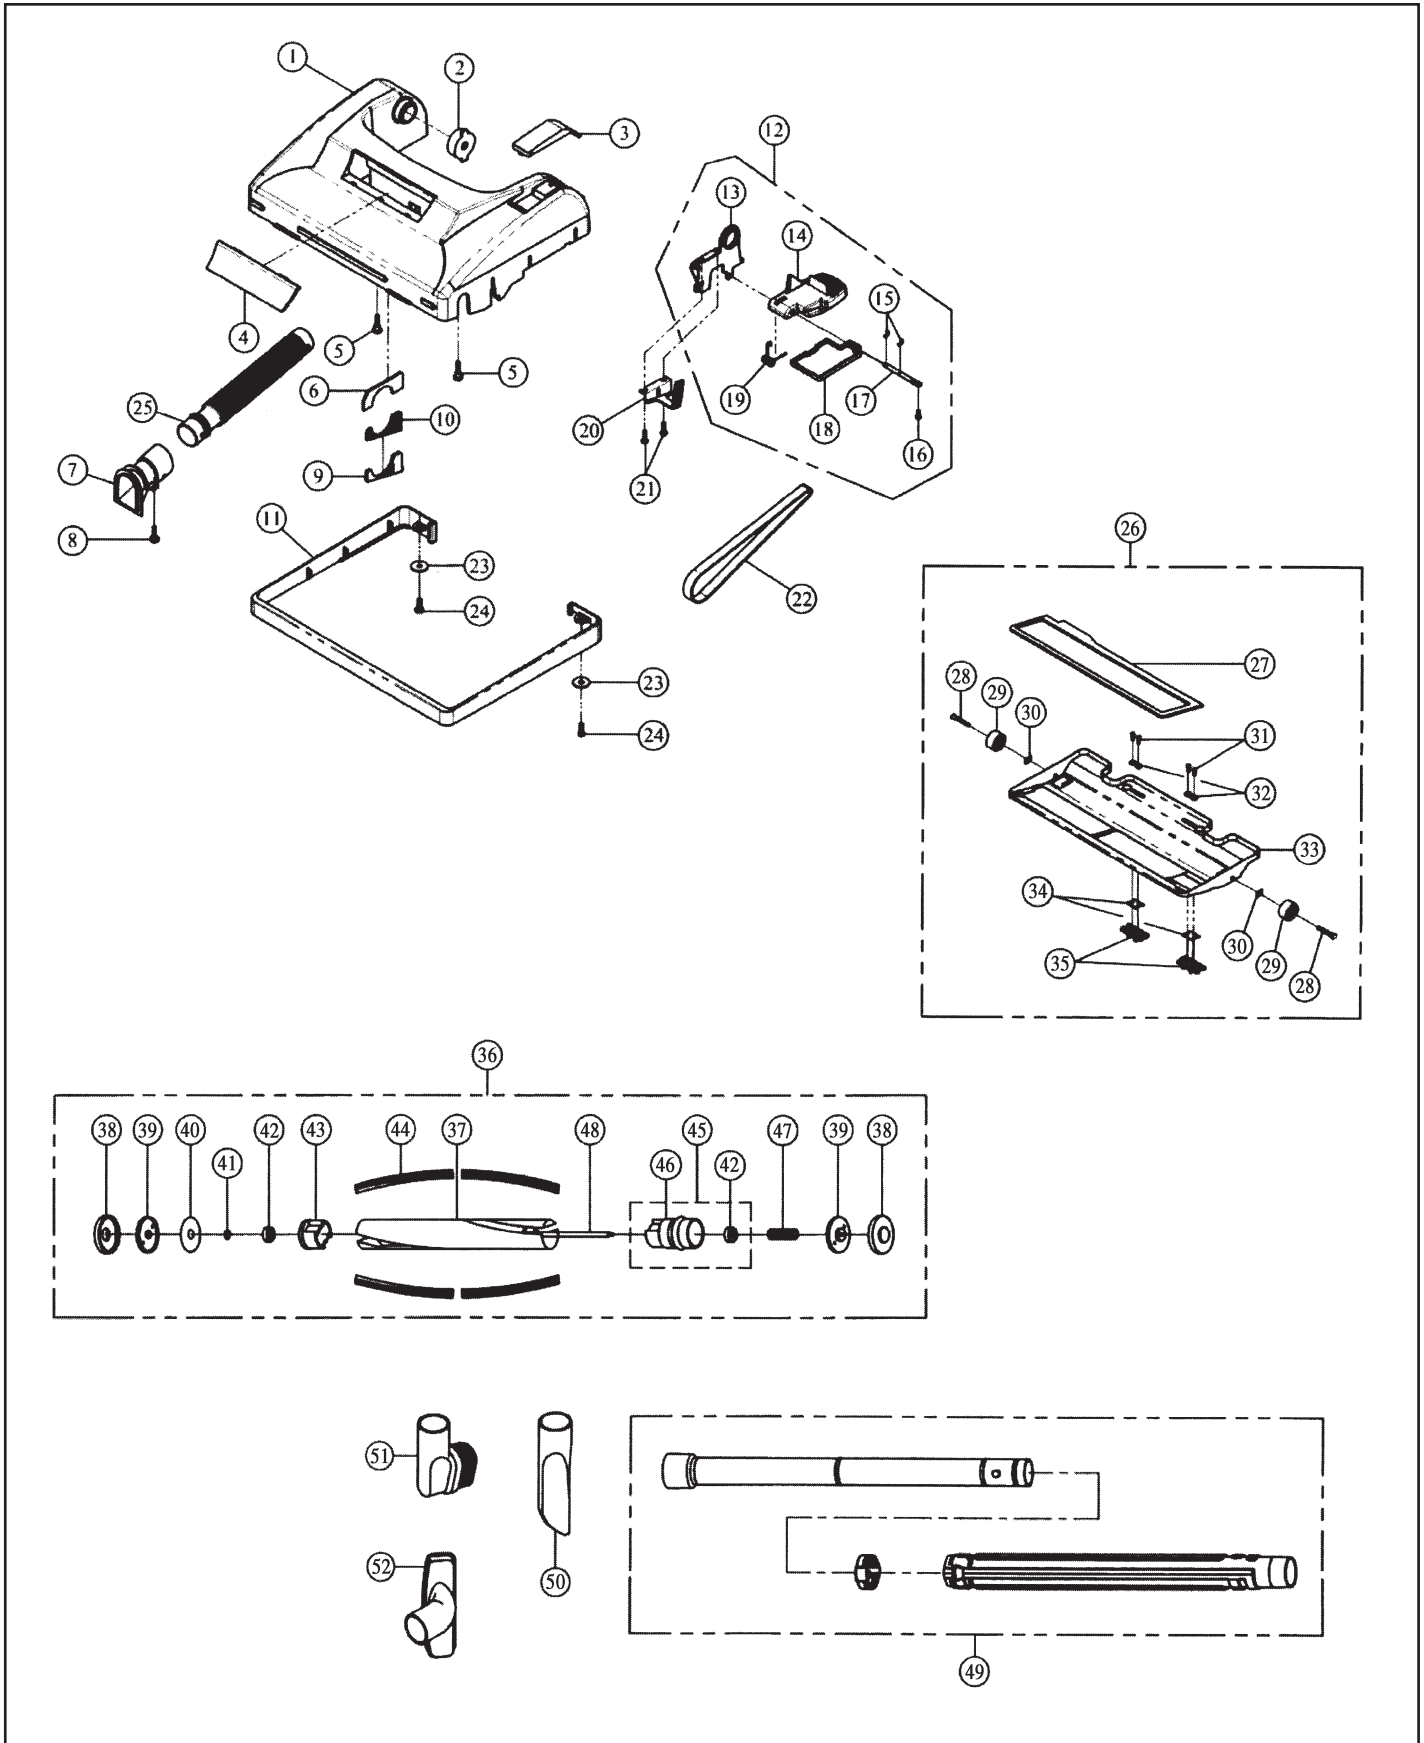

CIRRUS/PROGRADE Original & Replacement

PROGRADE Model PRO8500

Original & Replacement **CIRRUS/PROGRADE**

PROGRADE Model PRO8500

<u>KEY</u>	<u>PART NO</u>	<u>DESCRIPTION</u>	<u>KEY</u>	<u>PART NO.</u>	<u>DESCRIPTION</u>
1	PRO-73000	Nozzle Housing Ass'y Red	27	C-76001	Packing Grip
2	C-73400	Plastic Bushing Black	28	C-71010	Bottom Plate Wheel Pin
3	PRO-73628	Carpet/Floor Pedal Cover Red	29	C-71011	Bottom Plate Wheel Black
4	PRO-73001	Window Cover Red	30	C-77015	Push-On Nut
5	C-77039	Bottom Plate Lock Screw	31	C-77016	Set Screw
6	C-73480	Nozzle Housing Felt Packing	32	C-77017	Bottom Plate Latch Washer
7	C-73430	Hose Inlet Fitting Red	33	C-76101	Bottom Plate
8	C-77040	Set Screw	34	C-77018	Bottom Plate Wheel Black
9	C-73482	Vented Support Fitting	35	C-76400	Bottom Plate Latch Spring
10	C-73484	Vented Support Felt Packing	36	C-20000	Agitator Ass'y Metal
11	C-74100	Furniture Guard Black	37	C-20500	Agitator Core Metal
12	C-73720	Foot Pedal Complete Black	38	C-20510	Rubber End Cover Black
13	C-73780	Pedal Frame	39	C-20512	End Cap
14	C-73722	Foot Pedal Black	40	C-77036	Agitator Felt Washer White
15	C-77051	E-Clip	41	C-77037	Washer
16	C-77032	Set Screw	42	C-62000	Agitator Bearing
17	C-73782	Foot Pedal Shaft	43	C-20514	Agitator Bearing Holder
18	C-73790	Rear Belt Cover Black	44	C-22000	Agitator Brush
19	C-77042	Foot Pedal Spring	45	C-20516	Agitator Pulley Complete
20	C-73486	Belt Guard	46	C-20519	Agitator Pulley
21	C-77043	Set Screw	47	C-20530	Agitator Pulley Bushing
22	C-10000	Belt 2 Pk	48	C-20522	Agitator Shaft
23	C-77044	Washer	49	PRO-50000	2-Piece Wand Black
24	C-77000	Set Screw	50	C-54005	Crevice Tool Black
25	PRO-40005	Nozzle Hose Black	51	C-53005	Dusting Brush Black
26	C-76100	Bottom Plate Ass'y	52	C-52005	Upholstery Tool Black

REVISED 5/09

1-800-321-2664