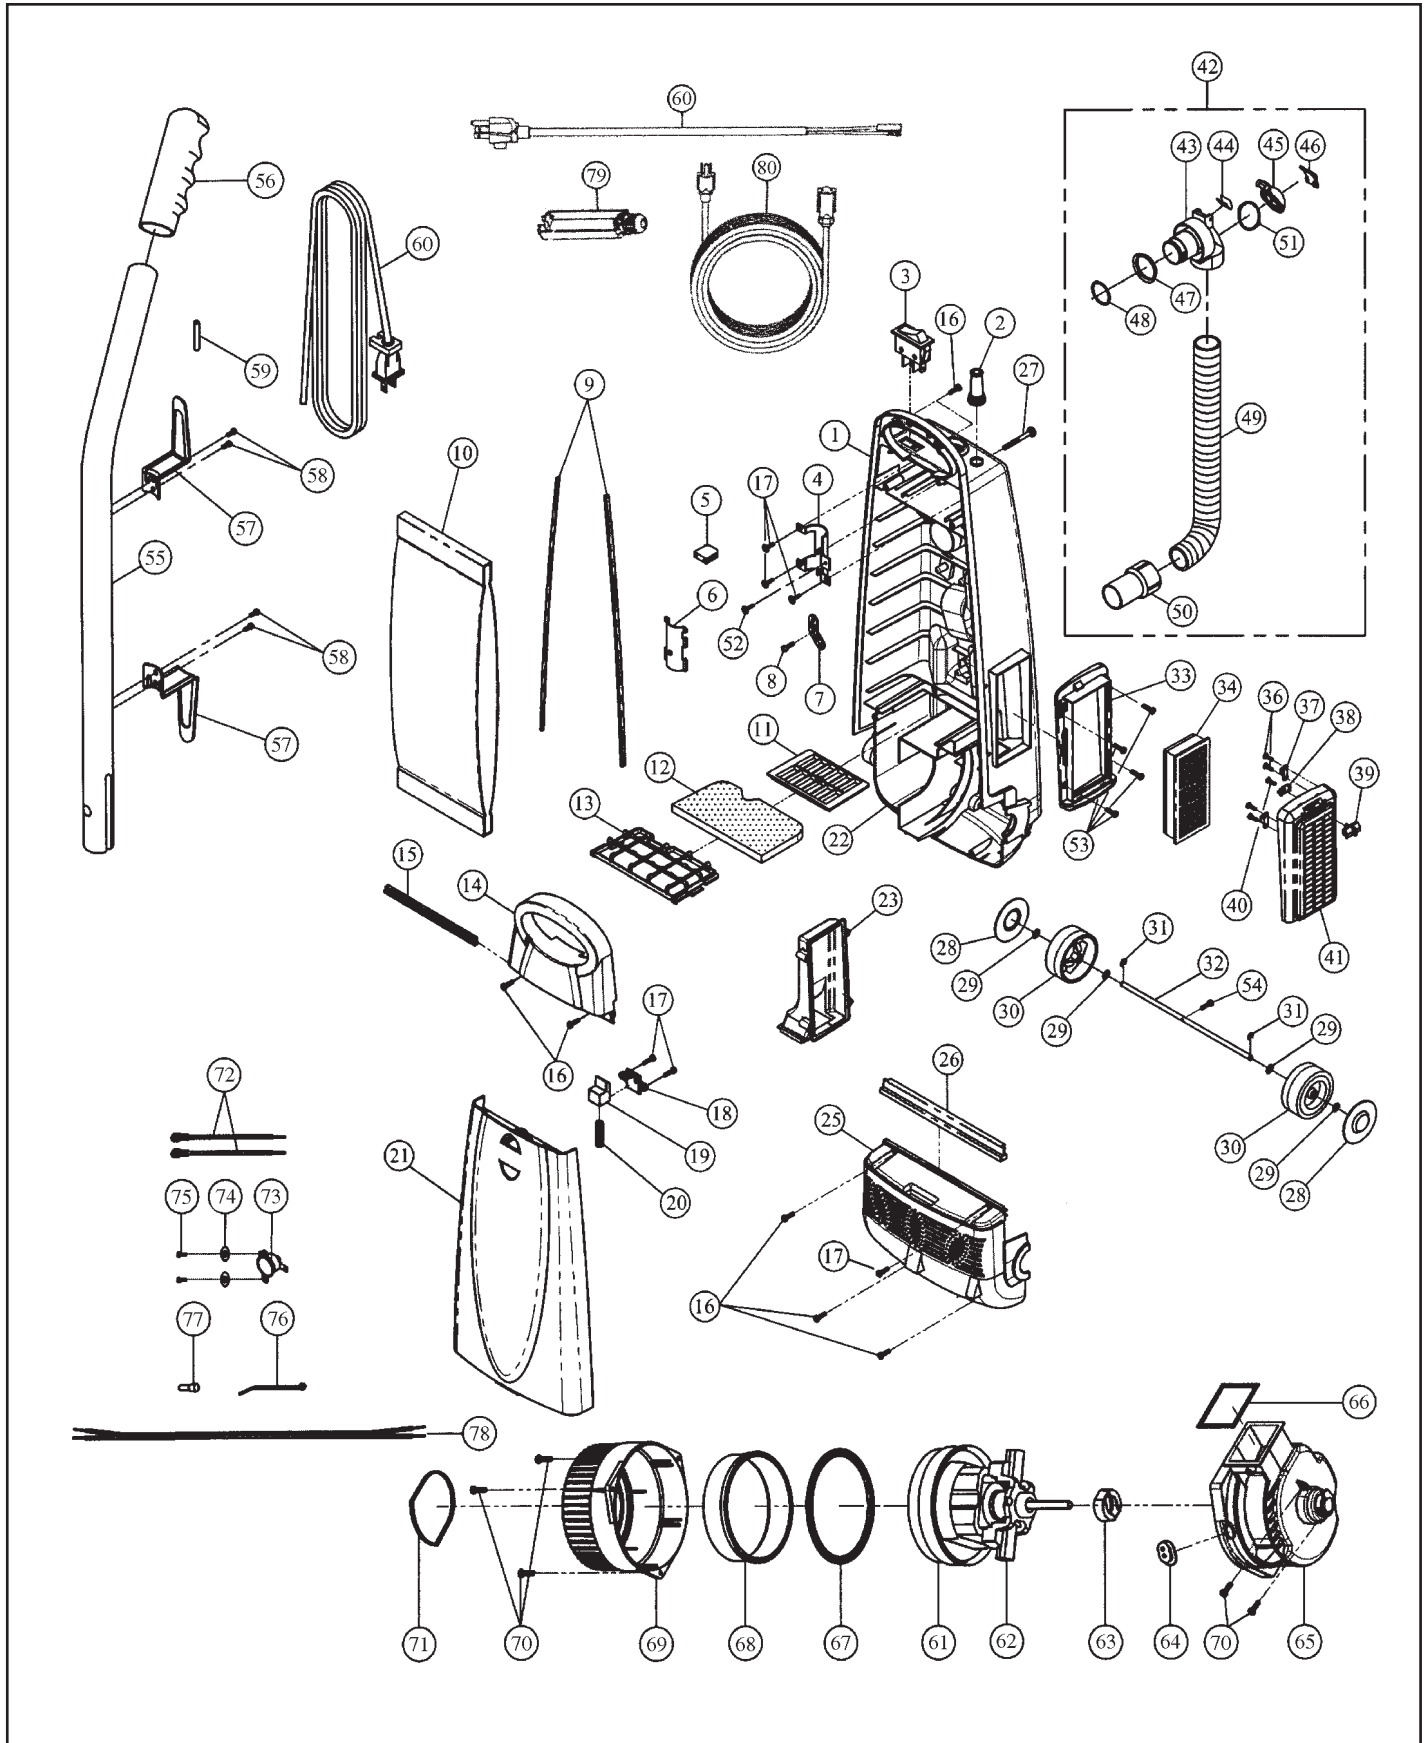

CIRRUS/PROGRADE Original & Replacement

PROGRADE Model PRO9000

Original & Replacement **CIRRUS/PROGRADE**

PROGRADE Model PRO9000

KEY	PART NO	DESCRIPTION	KEY	PART NO	DESCRIPTION
1	PRO-75000	Dust Compartment Red	43	C-75060	Suction Inlet Black
2	C-32605	Large Rubber Boot Black	44	C-77031	Suction Inlet Lid Spring
3	C-34005	Switch Black	45	C-75051	Suction Inlet Lid Black
4	C-70590	Handle Fitting Rear	46	C-75052	Suction Control Dial Black
5	C-75900	Vented Support Rubber	47	C-76080	Suction Inlet Seal Large
6	C-70591	Handle Fitting Front	48	C-76081	Suction Inlet Seal Small
7	C-32002	Cord Holder Black	49	C-40050	Stretch Hose Blank
8	C-77032	Screw	50	C-45005	Hose Cuff
9	C-76900	Dust Compartment Side Seals	51	C-76020	Suction Inlet Cover Seal
10	C-14000	Paper Bag HEPA Type 6 Pk	52	C-77059	Screw
10	C-14005	Paper Bag Micro Filtration 12 Pk	53	C-77003	Screw
10	C-12250	Cloth Dump Bag	54	C-77025	Screw
11	C-18420	Filter Supporter Screen	55	C-70008	Handle Tube
12	C-18007	Secondary Carbon Filter	56	C-70255	Soft Grip Black
13	C-18422	Bag Supporter Red	57	C-70508	Metal Cord Hook
14	PRO-75100	Switch Housing Cover Red	58	C-77012	Screw
15	C-76902	Dust Cover Seal	59	C-32092	Cord Protector
16	C-77026	Screw	60	C-30007	Power Cord 50' 16/3 Yellow
17	C-77000	Screw	60	C-30006	Power Cord 12" 16/3 Yellow
18	C-75802	Latch Bracket Black	61	C-60000	Lamb Motor 1000W
19	C-75025	Cover Latch Black	62	C-63005	Carbon Brush
20	C-77027	Cover Latch Spring	63	C-62003	Motor Mount Rear
21	PRO-75250	Dust Cover Red	64	C-32600	Cord Clip Rubber
22	C-76022	Motor Compartment Seals	65	C-62020	Motor Support Cover
23	C-75899	Motor Exhaust W/Gasket	66	C-76030	Motor Support Cover Foam
25	PRO-75050	Motor Cover Ass'y Red	67	C-62025	Motor Mount Rear
26	C-76010	Motor Cover Seal	68	C-62036	Motor Bushing
27	C-77030	Handle Screw	69	C-62033	Motor Support Housing
28	C-71500	Rear Wheel Hubcap	70	C-77000	Screw
29	C-77029	Washer	71	C-76033	Motor Support Housing Foam
30	C-71000	Rear Wheel Black	72	C-36908	Lead Black
31	C-77028	E-Clip	73	C-36005	Thermal Switch
32	C-71002	Rear Wheel Shaft	74	C-77005	Washer
33	PRO-75200	Filter Holder Red	75	C-77047	Screw
34	C-18054	HEPA Filter	76	C-32003	Cord Clip
36	C-77036	Screw	77	SS-3270	Wire Nut
37	C-75890	Filter Cover Fitting	78	C-36916	Motor Lead Black
38	C-75895	Filter Cover Knob Fitting	79	C-32005	Power Cord Holder
39	C-75892	Filter Cover Knob Black	80	C-30008	Extension Power Cord 50' 16/3 Yellow
40	C-77036	Screw			
41	PRO-75150	Filter Cover Red			
42	C-40005	Stretch Hose Complete Black