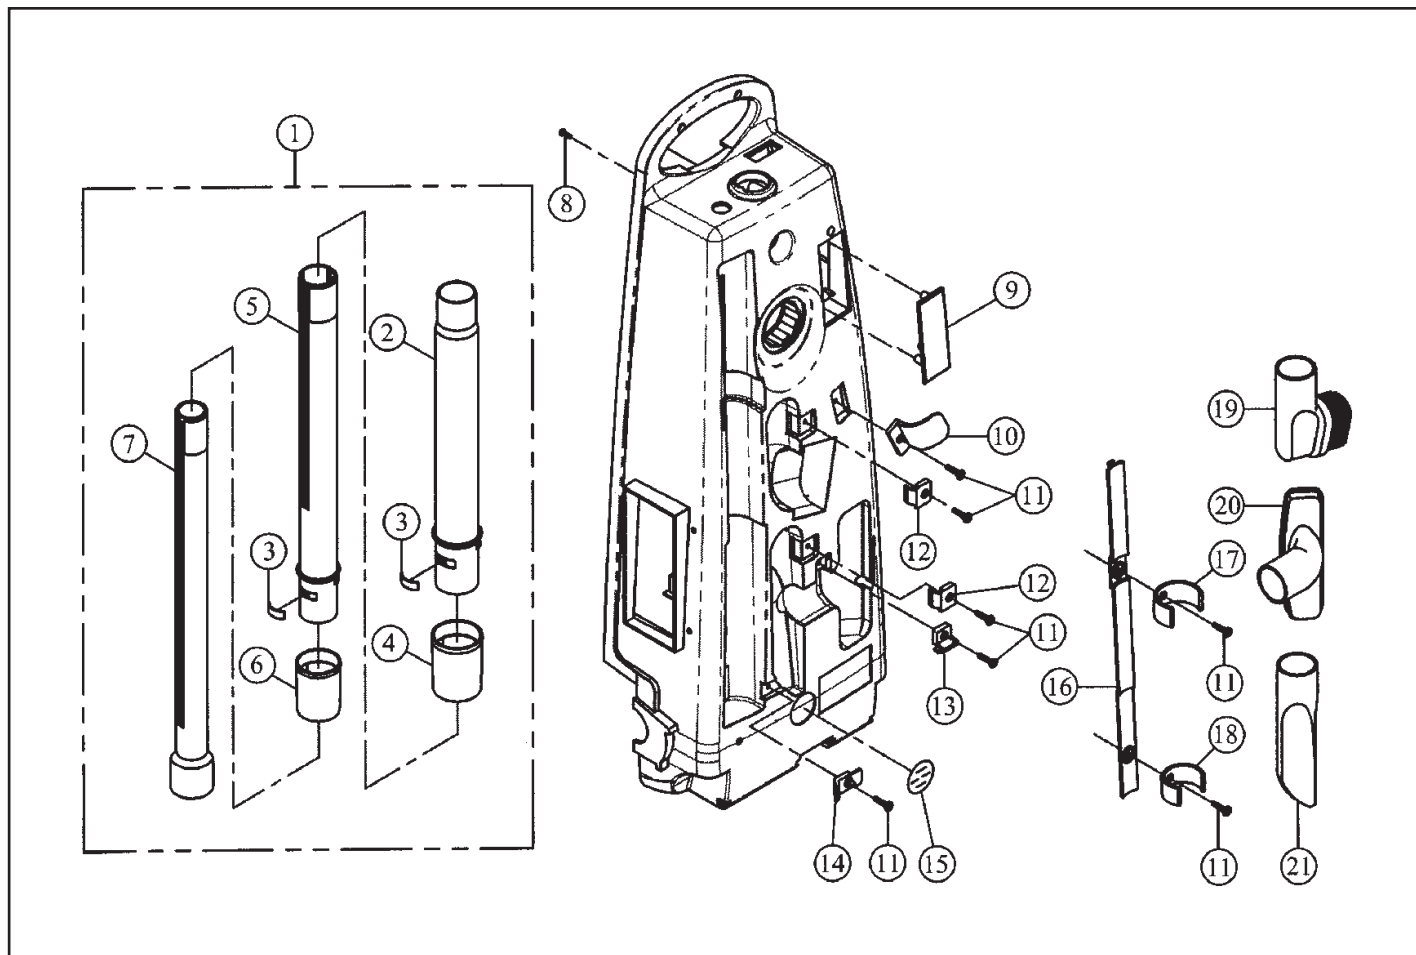

Original & Replacement **CIRRUS/PROGRADE**

PROGRADE Model PRO9000

KEY	PART NO	DESCRIPTION
1	C-50001	Wand Assembly Complete (Black)
2	C-50003	Hose Wand
3	C-50500	Wand Lock
4	C-45011	Cuff (Large) (Black)
5	C-50005	Center Wand (Black)
6	C-45013	Cuff (Small) (Black)
7	C-50007	Tool Wand (Black)
8	C-77000	Screw
9	PRO-75105	Check Bag Complete Cover (Red)
10	C-75079	Stretch Hose Clip (Black)
11	C-77000	Screw

KEY	PART NO.	DESCRIPTION
12	C-75081	Tool Clip (Black)
13	C-75077	Upholstery Tool Clip (Black)
14	C-75075	Wand Retainer Clip (Black)
15	C-74000	Warning Label
16	PRO-75083	Motor Cord Cover (Red)
17	C-75073	Upper Wand Clip (Black)
18	C-75071	Lower Wand Clip (Black)
19	C-53005	Dusting Brush (Black)
20	C-52005	Upholstery Tool (Black)
21	C-54005	Crevice Tool (Black)