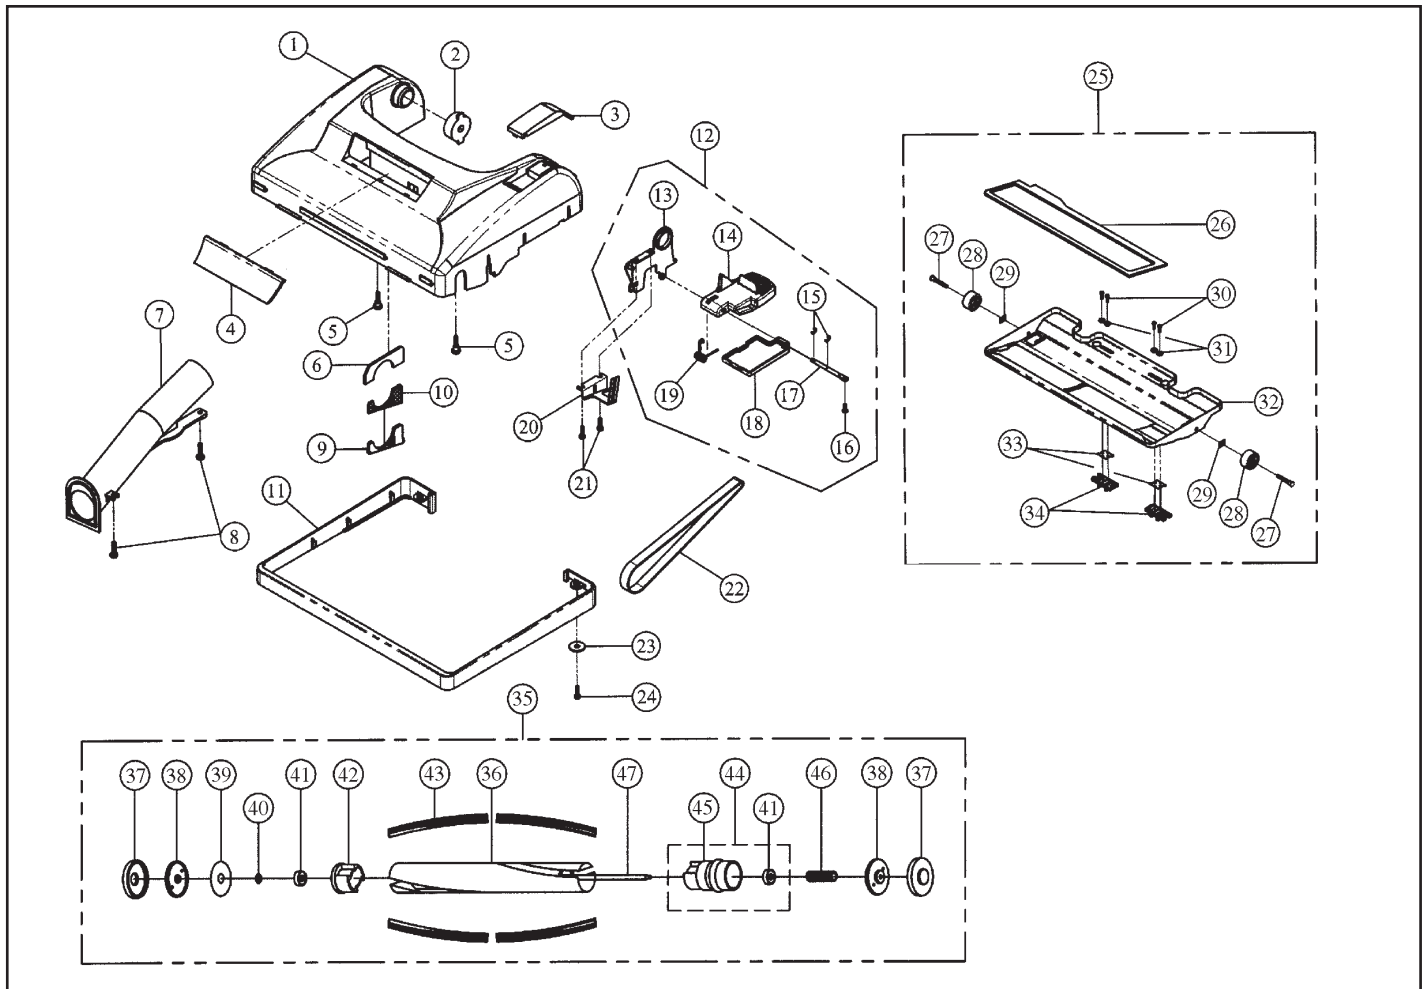

CIRRUS/PROGRADE Original & Replacement

PROGRADE Model PRO9000

KEY	PART NO	DESCRIPTION	KEY	PART NO.	DESCRIPTION
1	PRO-73000	Nozzle Housing (Red)	25	C-76100	Bottom Plate Ass'y
2	C-73400	Plastic Bushing (Black)	26	C-76001	Bottom Plate Gasket
3	PRO-73628	Carpet/Floor Pedal Cover (Red)	27	C-71010	Front Wheel Pin
4	PRO-73001	Window (Red)	28	C-71011	Front Wheel
5	C-77039	Bottom Plate Lock Screw	29	C-77015	Push-On Nut
6	C-73480	Nozzle Housing Felt Packing	30	C-77016	Screw
7	C-73434	Nozzle Inlet (Black)	31	C-77017	Washer
8	C-77040	Screw	32	C-76101	Bottom Plate
9	C-73482	Vented Support Fitting	33	C-77018	Bottom Plate Latch Spring
10	C-73484	Vented Support Felt Packing	34	C-76400	Bottom Plate Latch
11	C-74100	Furniture Guard (Black)	35	C-20000	Agitator Ass'y (Metal)
12	C-73720	Foot Pedal Complete (Black)	36	C-20500	Agitator Core (Metal)
13	C-73780	Pedal Frame	37	C-20510	Rubber End Cover (Black)
14	C-73722	Foot Pedal (Black)	38	C-20512	End Cap
15	C-77041	E-Clip	39	C-77036	Agitator Felt Washer
16	C-77032	Screw	40	C-77037	Washer
17	C-73782	Foot Pedal Shaft	41	C-62000	Agitator Bearing
18	C-73790	Rear Belt Cover (Black)	42	C-20514	Agitator Bearing Holder
19	C-77042	Foot Pedal Spring	43	C-22000	Agitator Brush
20	C-73486	Belt Guard	44	C-20516	Agitator Pulley Complete
21	C-77043	Screw	45	C-20519	Agitator Pulley
22	C-10000	Belt 2 Pk	46	C-20530	Agitator Pulley Bushing
23	C-77044	Washer	47	C-20522	Agitator Shaft
24	C-77000	Screw