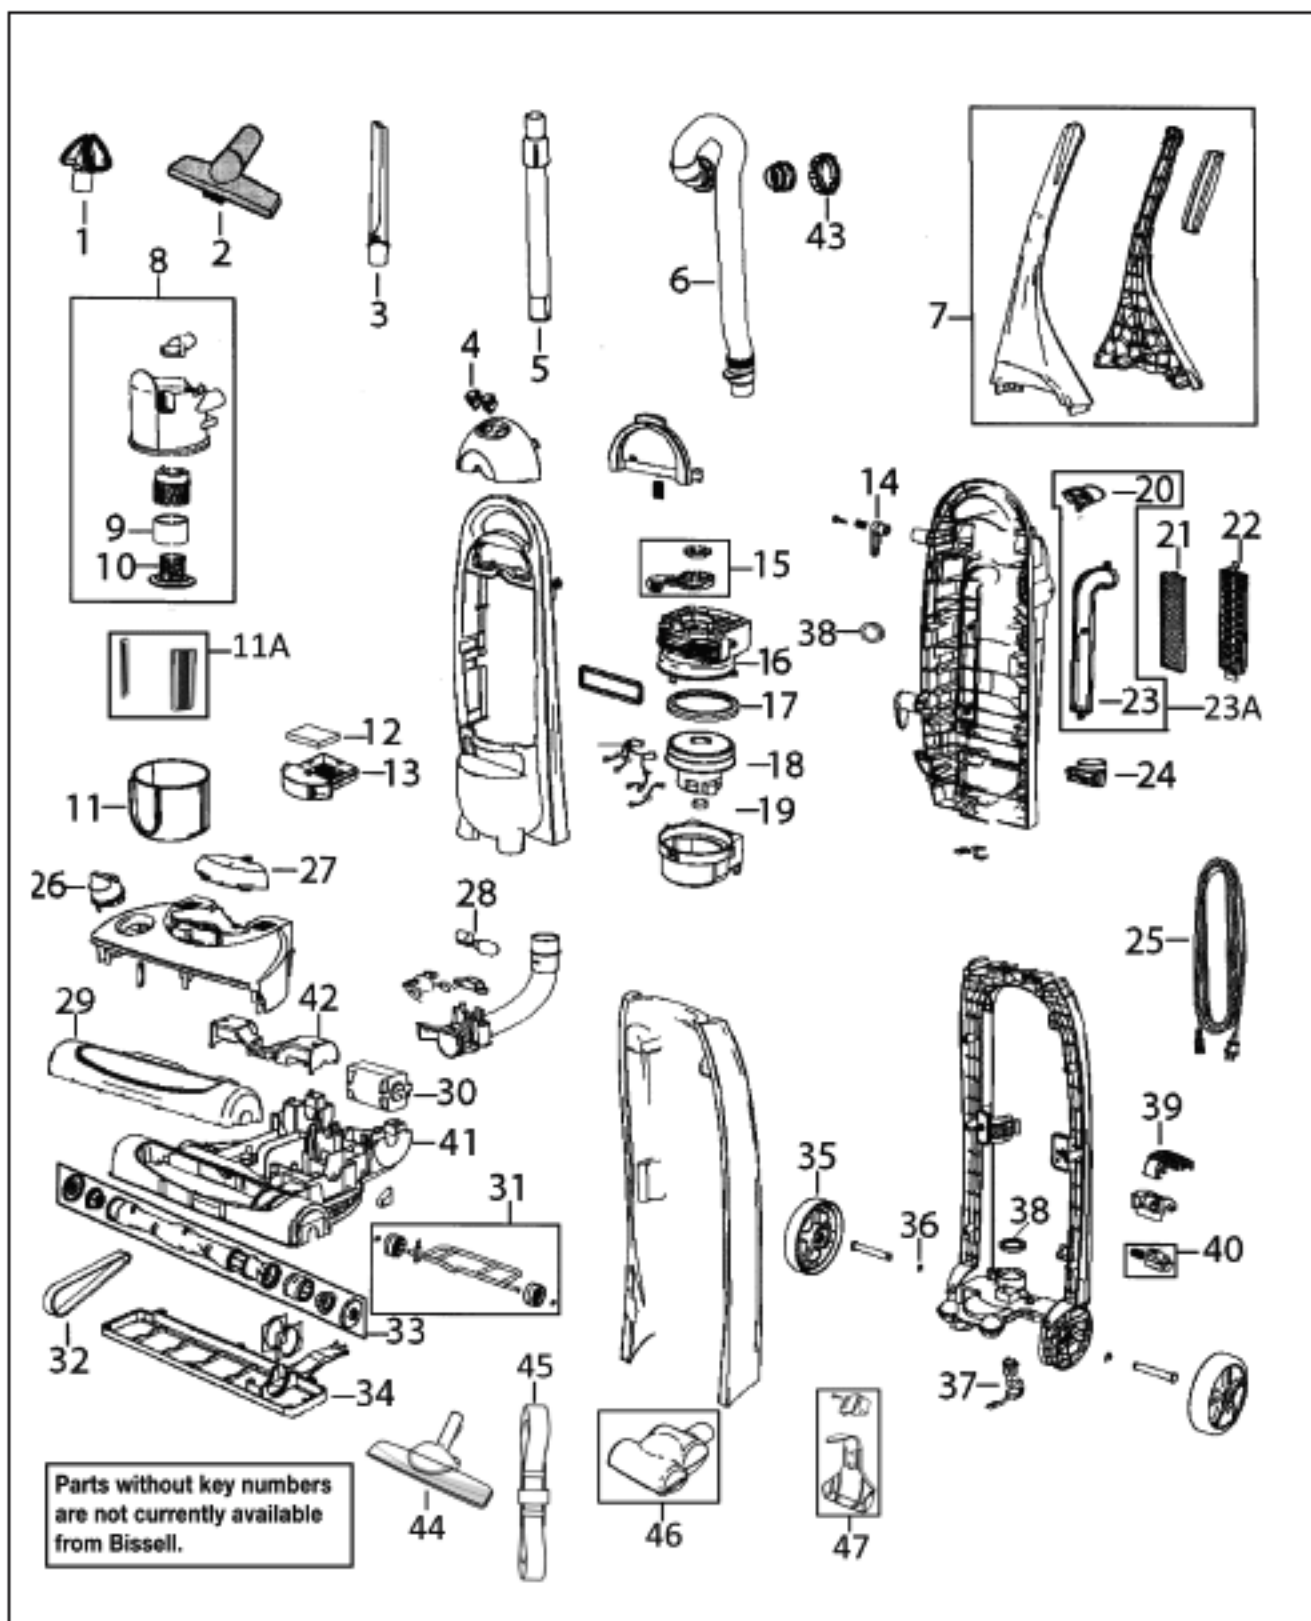

This Owner's Manual is provided and hosted by [Appliance Factory Parts](#).

Bissell 6595 Owner's Manual

[Shop genuine replacement parts for Bissell 6595](#)

[Find Your Bissell Vacuum Cleaner Parts - Select From 377 Models](#)

----- Manual continues below part list -----

Available Replacement Parts for Bissell 6595

OR-1000	BELT, FLAT, UPRIGHTS, 1PK
B-203-1099	COMBO TOOL
B-203-1063	CREVICE ATTACHMENT
BR-2016	BRUSHROLL, 14-1/4 INCH CLEAR VIEW & POWE
B-3200	BELT, 2 PACK
BR-1805	Pre Motor Foam Filter - Style 14 .
BR-1865	Filter, Set Foam 7 & 8 Premotor & Upper
BR-1860	HEPA FILTER
B-203-8045	BRUSH ROLLER ASSEMBLY

BISSELL Original & Replacement

LIFT-OFF BAGLESS Models 3750 Series, 6595, 6801

LIFT-OFF REVOLUTION BAGLESS Models 3760, 4220, 6850, 6860

Original & Replacement **BISSELL** LIFT-OFF BAGLESS Models 3750 Series, 6595, 6801 LIFT-OFF REVOLUTION BAGLESS Models Series 3760, 4220, 6850, 6860