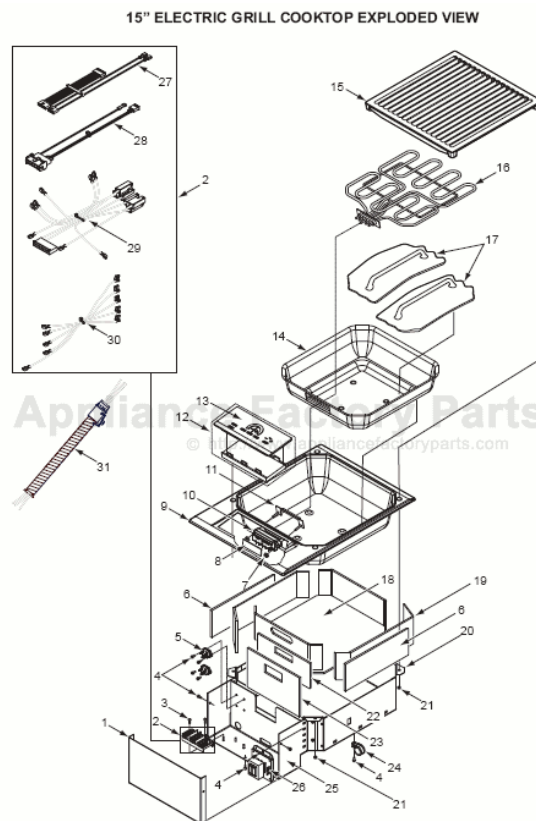

# Wolf CT15EG Owner's Manual

[Shop genuine replacement parts for Wolf CT15EG](#)

[Find Your Wolf Electric Range Parts - Select From 82 Models](#)

----- Manual continues below -----

**15" ELECTRIC GRILL COOKTOP PARTS LIST**

<u>Ref #</u>	<u>Part #</u>	<u>Description</u>
1	805454	Panel, Control Box
2	802563	Grill Power Supply Harness
3	800906	Screw, 6-32X1/2" W/Lockwasher
4	801542	Screw, 8-18X3/8" B H/W/Hd
5	804222	Triac, Steamer,Fryer, Grill
6	805549	Baffle, Grill Heat
7	730227	Nut, 10-24 Keps Lock
8	805588	Insulation, Grill Socket
9	803313	Pan, Electric Grill Module (IG15/G)
10	802551	Ceramic Element Socket, Grill
11	805484	Pem Assy, Receptacle Bracket
12	805453	Control Assy, Grill
13	802557	Glass, Grill Assy
14	805639	Weld Assy, Grill Drip Pan
15	802524	Grate, Grill Module
16	805546	Element, Grill Module 2800w - 240v
	805810	Element, Grill 2800 w - 208v
17	801804	Plate, Electric Grill Radiator
18	805455	Insulation, Grill Burner Box
19	805587	Insulation, Grill Side
20	805450	Burner Box, Grill
21	800418	#8-32 Hex Nut W/Lock Washer
22	805456	Insulation, Grill Receptacle
23	805457	Insulation, Grill Control
24	801913	Strain Relief, Metal
25	805451	Control Box, Grill
26	802554	Transformer, Module
27	802563	Grill Power Supply Harness
28	805459	Harness, Grill Module Cover
29	805176	Grill Module Triac Harness
30	804412	Harness, Grill Element
31	805177	Grill Module Power Conduit

**Not Shown**

804555 Hold Down Clamp Hdw, Module

**15" ELECTRIC GRILL COOKTOP EXPLODED VIEW**