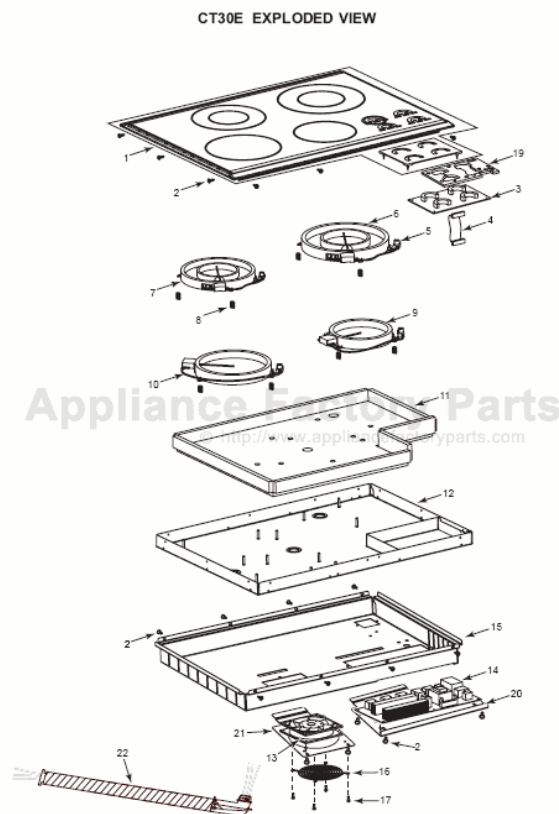

# Wolf CT30E Owner's Manual

[Shop genuine replacement parts for Wolf CT30E](#)

[Find Your Wolf Electric Range Parts - Select From 82 Models](#)

----- Manual continues below -----

**CT30E PARTS LIST**

<b><u>Ref #</u></b>	<b><u>Part #</u></b>	<b><u>Description</u></b>
1	803795	Glass Ceran Assy W/Keypad Stainless, 30", Sst
	803796	Glass Ceran Assy W/Keypad, Black, 30", Blk
	803797	Glass Ceran Assy W/Keypad, Platinum, 30", Plt
2	801351	Screw, 6x3/8"
3	807070	Board, Control, 30"
4	803143	Cable, Ribbon, 15" & 30"
5	802613	Light, Indicator
6	801863	Element Assy., Double, 2200 Watt, 30", 36"
7	801865	Element Assy., Double, 1900 Watt, 30"
9	801860	Element Assy., Single, 1200 Watt, 30", 36"
10	801861	Element Assy., Single, 1500 Watt, 30", 36"
11	801866	Box, Burner, Inner, Insulation, 30"
12	806702	Box, Burner, Inner Assy., 30" (See S/N Breaks)
13	800414	Blower, Transverse
14	807071	Board, Relay, 30"
15	806700	Outer Burner Box Assy., 30" (See S/N Breaks)
16	802668	Guard, Fan
17	802669	Retainer, Fan, Rivet
18	800511	Spring, Leeco
19	806654	Moisture Barrier, CT30E
20	806035	Power Board Mtg Bracket 30
22	806023	Cooktop Fan Mounting Bracket
22	800413	Power Conduit

**Not Shown**

<b><u>Part #</u></b>	<b><u>Description</u></b>
800413	Power Conduit w/Terminal Block
800419	Terminal Block
801046	Scraper, Cooktop
801048	Gasket, Rubber, Cooktop Surround
801101	Cleaning Cream
802671	Harness, Element, 30"
802709	Hold Down Clamp Kit
802733	Harness, Fan, 15", 30", 36"
802772	Grommet, Edge

**CT30E EXPLODED VIEW**