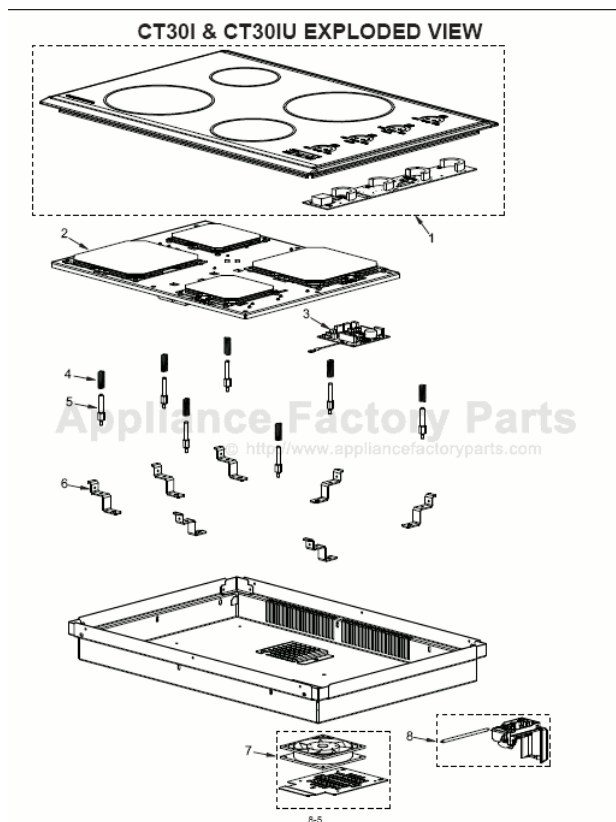

[Find Your Wolf Electric Range Parts - Select From 82 Models](#)

----- Manual continues below -----