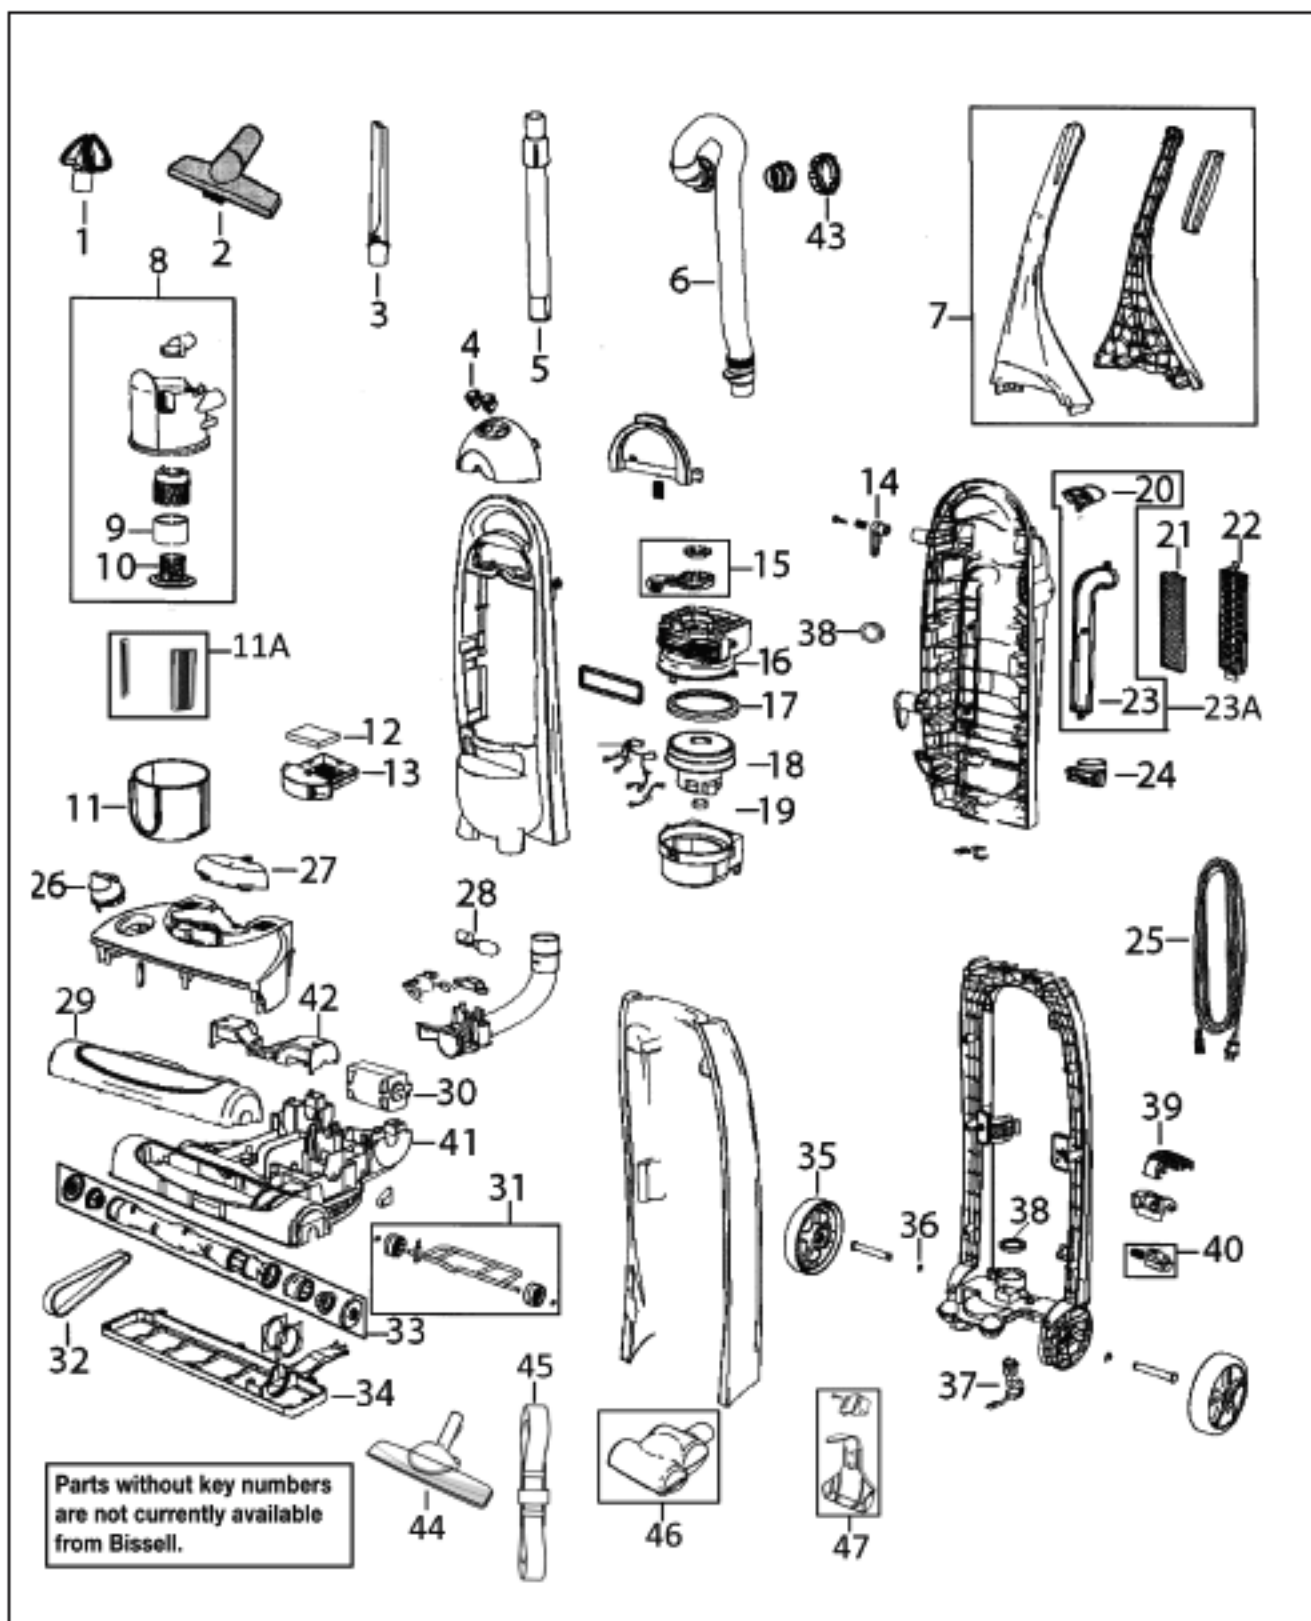

----- Manual continues below part list -----

Available Replacement Parts for Bissell 6860

OR-1000	BELT, FLAT, UPRIGHTS, 1PK
B-203-1099	COMBO TOOL
B-203-1063	CREVICE ATTACHMENT
BR-2016	BRUSHROLL, 14-1/4 INCH CLEAR VIEW & POWE
B-3200	BELT, 2 PACK
BR-1805	Pre Motor Foam Filter - Style 14 .
BR-1865	Filter, Set Foam 7 & 8 Premotor & Upper
BR-1860	HEPA FILTER

BISSELL Original & Replacement

LIFT-OFF BAGLESS Models 3750 Series, 6595, 6801

LIFT-OFF REVOLUTION BAGLESS Models 3760, 4220, 6850, 6860

Original & Replacement **BISSELL** LIFT-OFF BAGLESS Models 3750 Series, 6595, 6801 LIFT-OFF REVOLUTION BAGLESS Models Series 3760, 4220, 6850, 6860