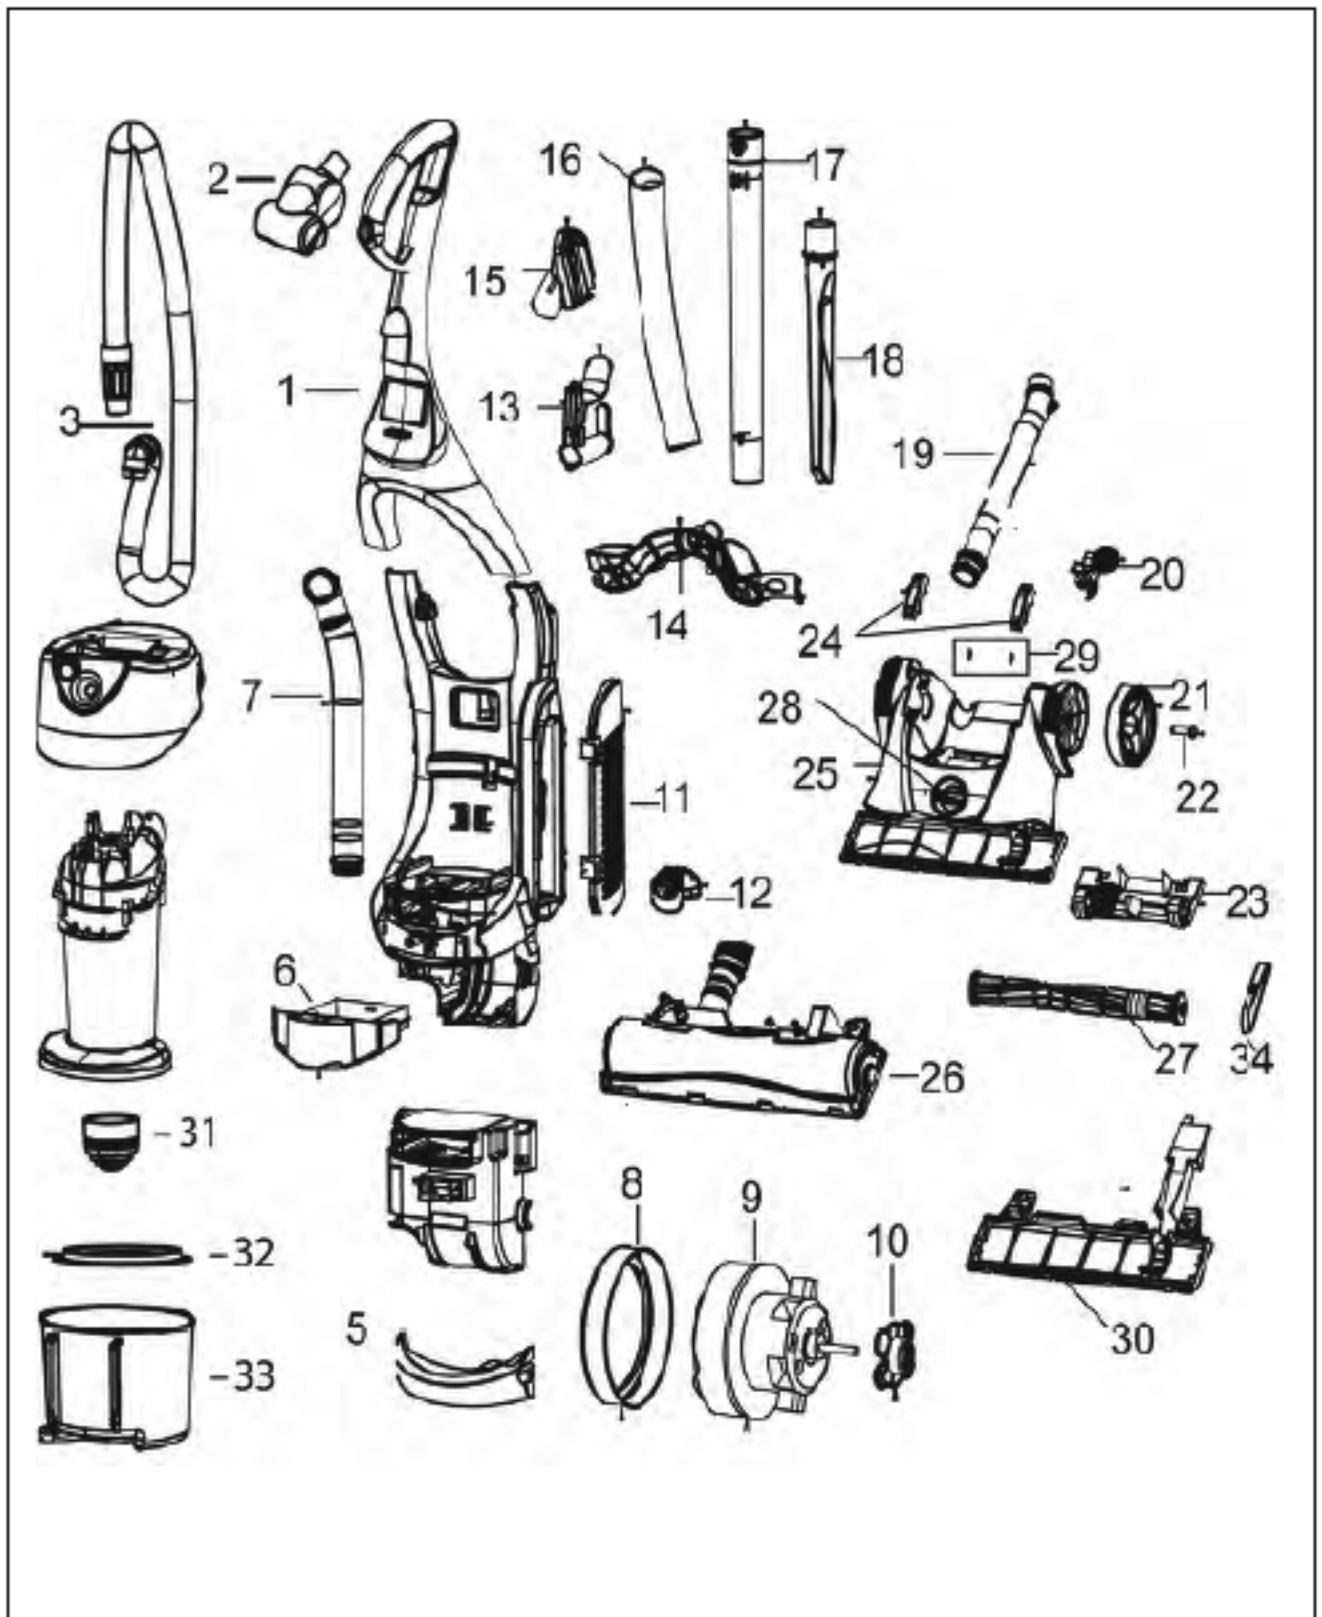

----- Manual continues below part list -----

Available Replacement Parts for Bissell 6390

BR-1008	BELT VACUUM SANYO (2 PACK)
B-203-1063	CREVICE ATTACHMENT
B-203-1068	EXTENSION WAND
BR-1805	Pre Motor Foam Filter - Style 14 .
B-203-8045	BRUSH ROLLER ASSEMBLY

BISSELL Original & Replacement MOMENTUM BAGLESS UPRIGHT SERIES 3910, 6390, 82G7

Original & Replacement **BISSELL** MOMENTUM BAGLESS UPRIGHT SERIES 3910, 6390, 82G7

KEY	PART NO.	DESCRIPTION
1	B-203-2362	Handle Ass'y - Smoky Blue Tint
1	B-203-2363	Handle Ass'y - Vulcanic Satin
1	B-203-2364	Handle Ass'y - Deep Water Blue
1	B-203-2365	Handle Ass'y - Sherwood Green
2	B-203-2302	Turbo Brush
3	B-203-2304	Twist and Snap Hose
5	B-203-2334	Window Lamp
6	B-203-2335	Pre Motor Filter Tray
7	B-203-2410	Connector Hose
8	B-203-2321	Motor Cushion
9	B-203-2320	Motor
10	B-203-2324	Motor Support
11	B-203-2317	Post Motor Filter Grille
12	B-203-2308	Hose Clip
13	B-203-2307	Cord Clip
14	B-203-2306	Hose and Cord Clip
15	B-203-1228	Upholstery Tool
16	B-203-2303	Curved Wand
17	B-203-1022	Extension Wand
18	B-203-1063	Crevice Tool
19	B-203-2358	Nozzle Hose
20	B-203-2347	Lever Release

KEY	PART NO.	DESCRIPTION
21	B-203-2346	Rear Wheel
22	B-203-2349	Rear Wheel Shaft
23	B-203-2351	Wheel Carriage Ass'y
24	B-203-2350	Neck Brush
25	B-203-2336	Cover Brush - Champagne
25	B-203-2337	Cover Brush - Vulcanic Satin
25	B-203-2338	Cover Brush - Deep Water Blue
25	B-203-2339	Cover Brush - Sherwood Green
26	B-203-2357	Case Drum Ass'y w/ Bumper
27	B-203-2305	Brushroll
28	B-203-2348	Height Adjustment Knob
29	B-203-2376	E-Rings
30	B-203-2374	Access Plate
31	B-203-2415	Grille Cyclone Top
32	B-203-2326	Plate Case Cyclone
33	B-203-2328	Dirt Cup Ass'y - Smoky Blue
33	B-203-2329	Dirt Cup Ass'y - Vulcanic Satin
33	B-203-2330	Dirt Cup Ass'y - Clear
34	B-203-2330	Belt - Style 7/9/10/12/14 2 Pk
34	BR-1007	Belt - Style 7/9/10/12/14