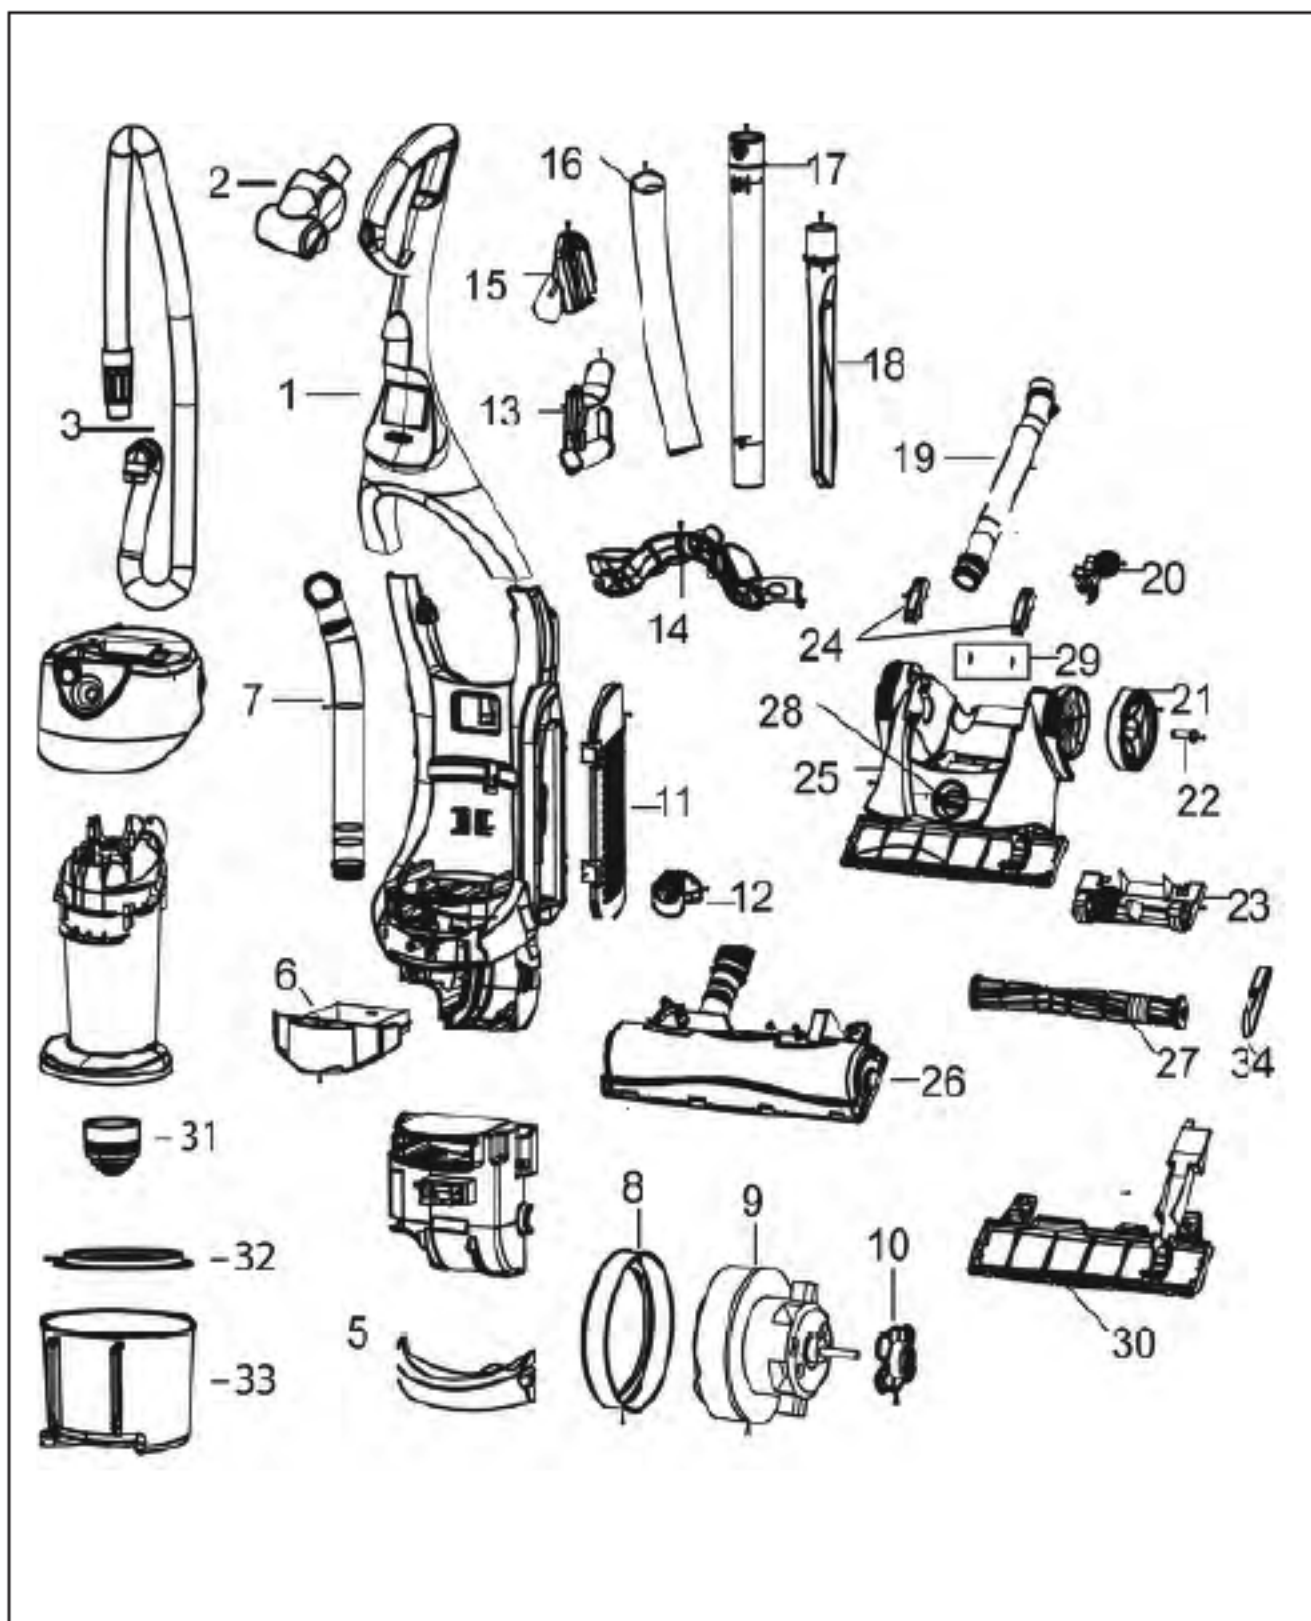

----- Manual continues below part list -----

Available Replacement Parts for Bissell 3910

BR-1008	BELT VACUUM SANYO (2 PACK)
B-203-1063	CREVICE ATTACHMENT
B-203-1068	EXTENSION WAND
BR-1805	Pre Motor Foam Filter - Style 14 .
B-203-8045	BRUSH ROLLER ASSEMBLY

BISSELL Original & Replacement MOMENTUM BAGLESS UPRIGHT SERIES 3910, 6390, 82G7

Original & Replacement **BISSELL** MOMENTUM BAGLESS UPRIGHT SERIES 3910, 6390, 82G7

KEY	PART NO.	DESCRIPTION
1	B-203-2362	Handle Ass'y - Smoky Blue Tint
1	B-203-2363	Handle Ass'y - Vulcanic Satin
1	B-203-2364	Handle Ass'y - Deep Water Blue
1	B-203-2365	Handle Ass'y - Sherwood Green
2	B-203-2302	Turbo Brush
3	B-203-2304	Twist and Snap Hose
5	B-203-2334	Window Lamp
6	B-203-2335	Pre Motor Filter Tray
7	B-203-2410	Connector Hose
8	B-203-2321	Motor Cushion
9	B-203-2320	Motor
10	B-203-2324	Motor Support
11	B-203-2317	Post Motor Filter Grille
12	B-203-2308	Hose Clip
13	B-203-2307	Cord Clip
14	B-203-2306	Hose and Cord Clip
15	B-203-1228	Upholstery Tool
16	B-203-2303	Curved Wand
17	B-203-1022	Extension Wand
18	B-203-1063	Crevice Tool
19	B-203-2358	Nozzle Hose
20	B-203-2347	Lever Release

KEY	PART NO.	DESCRIPTION
21	B-203-2346	Rear Wheel
22	B-203-2349	Rear Wheel Shaft
23	B-203-2351	Wheel Carriage Ass'y
24	B-203-2350	Neck Brush
25	B-203-2336	Cover Brush - Champagne
25	B-203-2337	Cover Brush - Vulcanic Satin
25	B-203-2338	Cover Brush - Deep Water Blue
25	B-203-2339	Cover Brush - Sherwood Green
26	B-203-2357	Case Drum Ass'y w/ Bumper
27	B-203-2305	Brushroll
28	B-203-2348	Height Adjustment Knob
29	B-203-2376	E-Rings
30	B-203-2374	Access Plate
31	B-203-2415	Grille Cyclone Top
32	B-203-2326	Plate Case Cyclone
33	B-203-2328	Dirt Cup Ass'y - Smoky Blue
33	B-203-2329	Dirt Cup Ass'y - Vulcanic Satin
33	B-203-2330	Dirt Cup Ass'y - Clear
34	B-203-2330	Belt - Style 7/9/10/12/14 2 Pk
34	BR-1007	Belt - Style 7/9/10/12/14