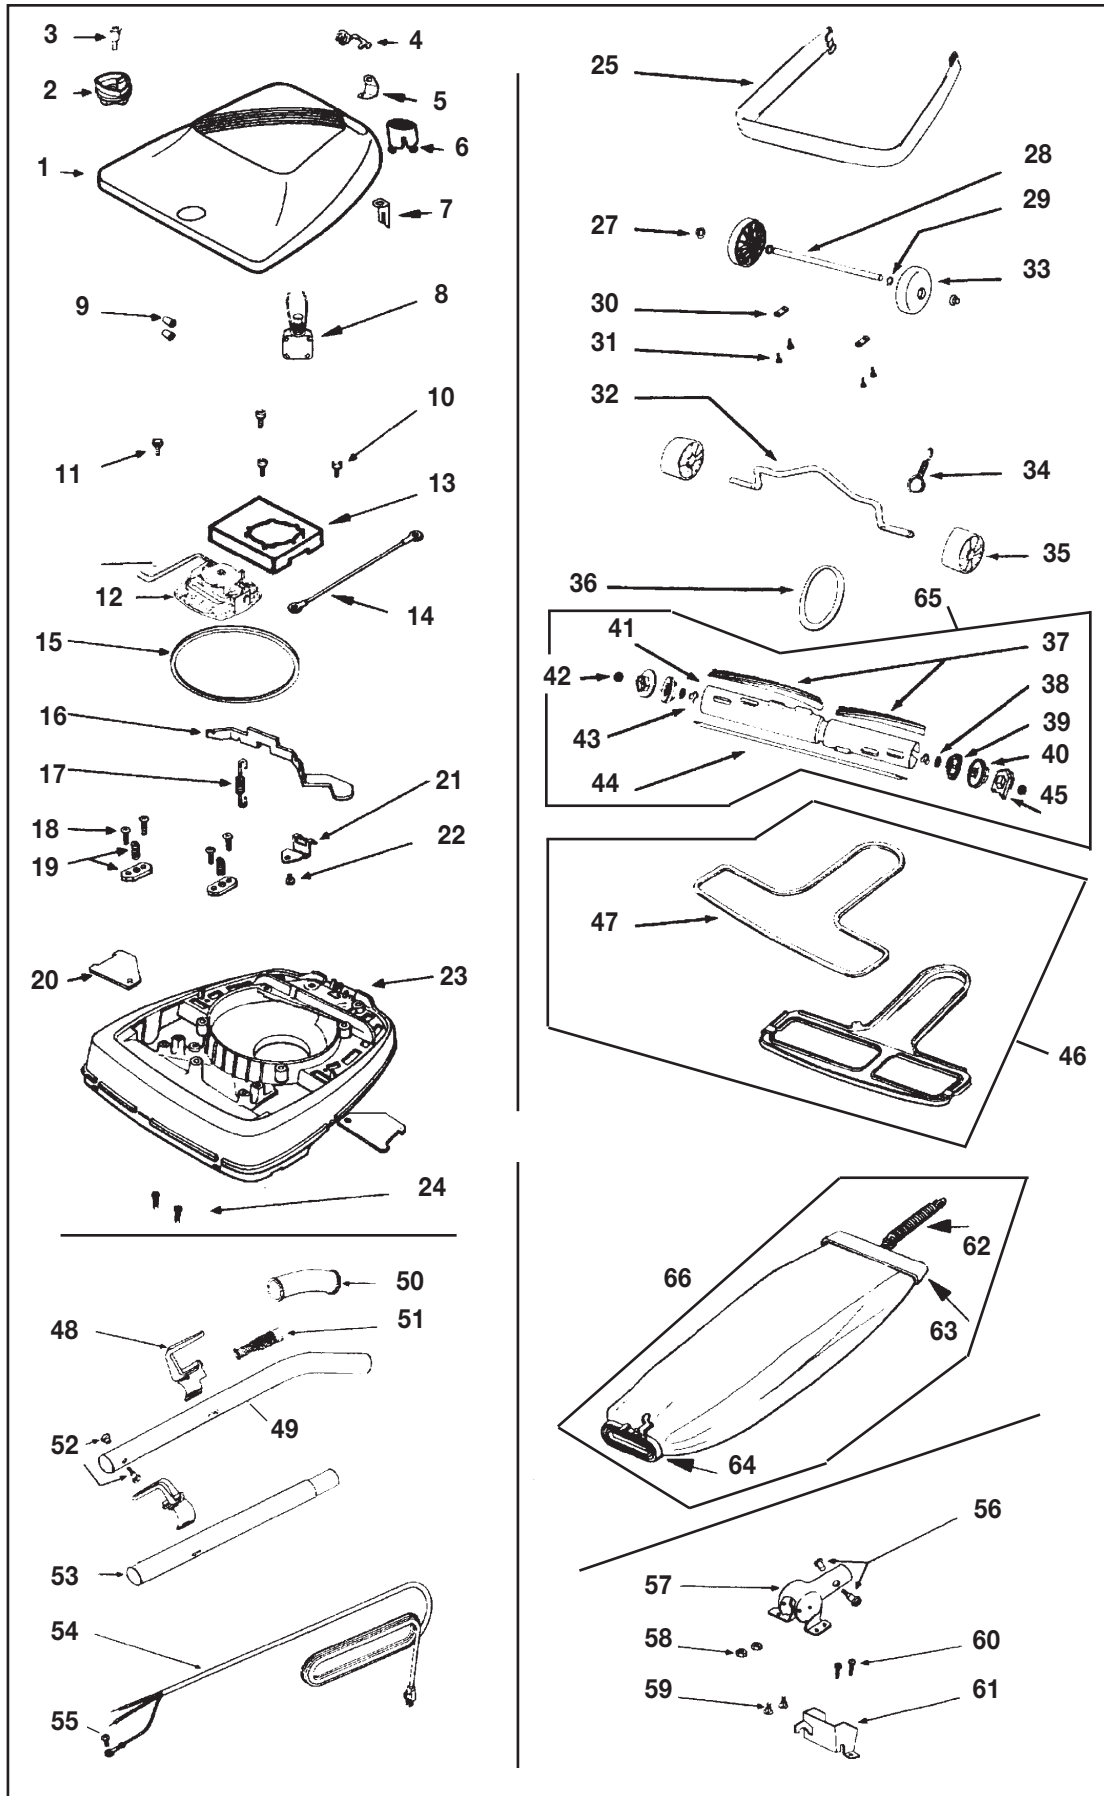

EUREKA Original & Replacement

SANITAIRE Model SC684E

Original & Replacement **EUREKA**

SANITAIRE Model SC684E

KEY	PART NO.	DESCRIPTION	KEY	PART NO.	DESCRIPTION
1	E-54314-2	Hood & Graphic Ass'y	41	E-13236-1	**Disturbulator Tube
2	E-26833-1	Adjustment Knob	42	E-53158	**Lock Nut
3	E-53143	Shoulder Screw	43	E-53184	**Klipring
4	E-53122	Strain Relief Bushing	44	E-25937	**Shaft
5	E-38218-1	Bushing Bracket	45	E-53066	Cap Cover
6	E-14660-1	Switch Button	45	ER-2050	Cap Covers
7	E-37989	Switch Clip	46	E-25922-1	Bottom Plate Ass'y*
8	E-54151-3	Push Switch	47	E-46538	*Foam Tape
9	E-53214-1	Wire Nut	48	E-53574-1	Cord Retainer Set
9	SS-3270	Wire Nut	48	ER-7050	Cord Retainer (Upper)
10	E-53238-14	Screw	48	ER-7051	Cord Retainer (Lower)
11	E-53238-13	Motor Mounting Screw	49	E-25329-20	Upper Handle Ass'y**
12	E-53366-8	Motor Ass'y	50	E-35293-8	** Handle Grip
13	E-38067	Separator Ass'y	50	NLA	Handle Grip Red
14	E-54177	Wire & Terminal Ass'y	51	E-53077	Spring
15	E-30517	Motor Mounting Gasket	52	E-53198-1	Screw & Nut Ass'y
15	ER-7600	Motor Mounting Gasket	52	ER-7700	Screw & Nut Ass'y
16	E-24834A-1	Foot Pedal	53	E-57751-1	Lower Handle Tube
16	ER-7300	Foot Pedal	54	E-52370-12	Cord 50', 3 Wire
17	E-53097	Foot Pedal Spring	54	ER-3050-3	Cord 50', 3 Wire Black
18	E-53238-14	Clamp Screw	54	ER-3050-1	Cord 50', 3 Wire White
19	E-53140	Clamp & Screw Ass'y	55	E-53228-2	Screw
20	E-36263	Wheel Cover	56	E-53198-1	Screw & Nut Ass'y
21	E-37034	Adapter Retainer	56	ER-7700	Screw & Nut Ass'y
22	E-53238-11	Screw	57	E-38183-1	Handle Socket Ass'y
23	E-57900-2	Base Ass'y*	57	ER-7000	Handle Socket Ass'y
	E-24964A	Cam R.H.*	58	E-53213-5	Nut
	E-24965A	Cam L.H.*	59	E-53145	Bolt
	E-53118	Rivet - Cam*	60	E-53238-13	Screw
	E-53133	Washer*	61	E-36439	Handle Socket Shield
24	E-53215-4	Screw	62	E-47722	Spring
25	E-26296-9	Furniture Guard	62	FA-1600	Spring
25	ER-7400	Furniture Guard Clear	63	E-30599D-10	Bag Clip
27	E-53121	Pushnut	63	ER-1600	Bag Clip W/Spring
28	E-37183	Rear Axle	64	E-54174-1	Bag Adapter Ass'y*
29	E-53110	Wheel Washer		E-48282	Gasket*
30	E-53201	Axle Clamp		E-48748	Washer*
31	E-53238-11	Screw	64	ER-1620	Bag Adapter Ass'y
32	E-35947A	Front Axle	65	E-53350-1	Brushroll, Wood Hex End
33	E-35858-2	Rear Wheel	65	E-53272	Brushroll, VGI Hex End
34	E-53076-2	Axle Spring			W/Ball Bearings
35	E-35859-1	Front Wheel	65	E-53270	Brushroll, Hex End**
36	E-30563	Belt			VGI W/Ball Bearing
36	E-52100	Belt 2 Pk	65	ER-2002	Brushroll, Wood
36	ER-1000	Belt (ESSCO)			Hex End
36	ER-1010	Belt	65	ER-2004	Brushroll, Wood
37	E-52282-4	**Bristle Strip Pair			All Brush Hex End
37	ER-2210	Bristle Strip Pair	66	E-53354-3	Cloth Bag, Dump With
38	E-49899	**Felt Washer			Latch Coupling & Slide Red
39	E-53079	**Bearing Retainer	66	ER-1242	Cloth Bag, Dump With
40	E-53064	**Disturbulator Cap			Latch Coupling
					And Slide Red