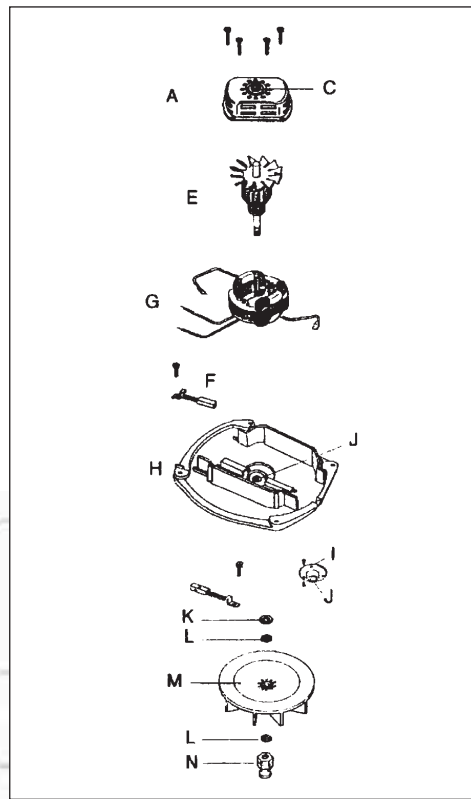

EUREKA Original & Replacement

SANITAIRE Model SC684E

Original & Replacement **EUREKA**

SANITAIRE Model SC684E

KEY	PART NO.	DESCRIPTION	KEY	PART NO.	DESCRIPTION
1	E-54314-2	Hood & Graphic Ass'y	41	E-13236-1	**Disturbulator Tube
2	E-26833-1	Adjustment Knob	42	E-53158	**Lock Nut
3	E-53143	Shoulder Screw	43	E-53184	**Klipring
4	E-53122	Strain Relief Bushing	44	E-25937	**Shaft
5	E-38218-1	Bushing Bracket	45	E-53066	Cap Cover
6	E-14660-1	Switch Button	45	ER-2050	Cap Covers
7	E-37989	Switch Clip	46	E-25922-1	Bottom Plate Ass'y*
8	E-54151-3	Push Switch	47	E-46538	*Foam Tape
9	E-53214-1	Wire Nut	48	E-53574-1	Cord Retainer Set
9	SS-3270	Wire Nut	48	ER-7050	Cord Retainer (Upper)
10	E-53238-14	Screw	48	ER-7051	Cord Retainer (Lower)
11	E-53238-13	Motor Mounting Screw	49	E-25329-20	Upper Handle Ass'y**
12	E-53366-8	Motor Ass'y	50	E-35293-8	** Handle Grip
13	E-38067	Separator Ass'y	50	NLA	Handle Grip Red
14	E-54177	Wire & Terminal Ass'y	51	E-53077	Spring
15	E-30517	Motor Mounting Gasket	52	E-53198-1	Screw & Nut Ass'y
15	ER-7600	Motor Mounting Gasket	52	ER-7700	Screw & Nut Ass'y
16	E-24834A-1	Foot Pedal	53	E-57751-1	Lower Handle Tube
16	ER-7300	Foot Pedal	54	E-52370-12	Cord 50', 3 Wire
17	E-53097	Foot Pedal Spring	54	ER-3050-3	Cord 50', 3 Wire Black
18	E-53238-14	Clamp Screw	54	ER-3050-1	Cord 50', 3 Wire White
19	E-53140	Clamp & Screw Ass'y	55	E-53228-2	Screw
20	E-36263	Wheel Cover	56	E-53198-1	Screw & Nut Ass'y
21	E-37034	Adapter Retainer	56	ER-7700	Screw & Nut Ass'y
22	E-53238-11	Screw	57	E-38183-1	Handle Socket Ass'y
23	E-57900-2	Base Ass'y*	57	ER-7000	Handle Socket Ass'y
	E-24964A	Cam R.H.*	58	E-53213-5	Nut
	E-24965A	Cam L.H.*	59	E-53145	Bolt
	E-53118	Rivet - Cam*	60	E-53238-13	Screw
	E-53133	Washer*	61	E-36439	Handle Socket Shield
24	E-53215-4	Screw	62	E-47722	Spring
25	E-26296-9	Furniture Guard	62	FA-1600	Spring
25	ER-7400	Furniture Guard Clear	63	E-30599D-10	Bag Clip
27	E-53121	Pushnut	63	ER-1600	Bag Clip W/Spring
28	E-37183	Rear Axle	64	E-54174-1	Bag Adapter Ass'y*
29	E-53110	Wheel Washer		E-48282	Gasket*
30	E-53201	Axle Clamp		E-48748	Washer*
31	E-53238-11	Screw	64	ER-1620	Bag Adapter Ass'y
32	E-35947A	Front Axle	65	E-53350-1	Brushroll, Wood Hex End
33	E-35858-2	Rear Wheel	65	E-53272	Brushroll, VGI Hex End
34	E-53076-2	Axle Spring			W/Ball Bearings
35	E-35859-1	Front Wheel	65	E-53270	Brushroll, Hex End**
36	E-30563	Belt			VGI W/Ball Bearing
36	E-52100	Belt 2 Pk	65	ER-2002	Brushroll, Wood
36	ER-1000	Belt (ESSCO)			Hex End
36	ER-1010	Belt	65	ER-2004	Brushroll, Wood
37	E-52282-4	**Bristle Strip Pair			All Brush Hex End
37	ER-2210	Bristle Strip Pair	66	E-53354-3	Cloth Bag, Dump With
38	E-49899	**Felt Washer			Latch Coupling & Slide Red
39	E-53079	**Bearing Retainer	66	ER-1242	Cloth Bag, Dump With
40	E-53064	**Disturbulator Cap			Latch Coupling
					And Slide Red