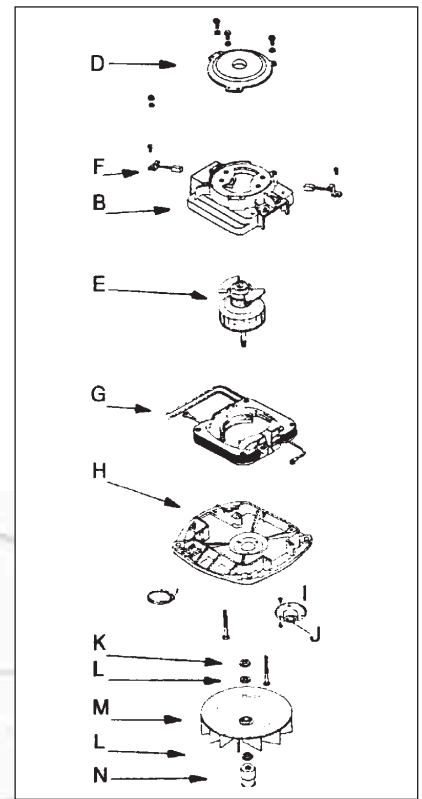

EUREKA Original & Replacement

SANITAIRE Model SC684E

Original & Replacement **EUREKA**

SANITAIRE Model SC684E

KEY	PART NO.	DESCRIPTION	KEY	PART NO.	DESCRIPTION
1	E-54314-2	Hood & Graphic Ass'y	41	E-13236-1	**Disturbulator Tube
2	E-26833-1	Adjustment Knob	42	E-53158	**Lock Nut
3	E-53143	Shoulder Screw	43	E-53184	**Klipring
4	E-53122	Strain Relief Bushing	44	E-25937	**Shaft
5	E-38218-1	Bushing Bracket	45	E-53066	Cap Cover
6	E-14660-1	Switch Button	45	ER-2050	Cap Covers
7	E-37989	Switch Clip	46	E-25922-1	Bottom Plate Ass'y*
8	E-54151-3	Push Switch	47	E-46538	*Foam Tape
9	E-53214-1	Wire Nut	48	E-53574-1	Cord Retainer Set
9	SS-3270	Wire Nut	48	ER-7050	Cord Retainer (Upper)
10	E-53238-14	Screw	48	ER-7051	Cord Retainer (Lower)
11	E-53238-13	Motor Mounting Screw	49	E-25329-20	Upper Handle Ass'y**
12	E-53366-8	Motor Ass'y	50	E-35293-8	** Handle Grip
13	E-38067	Separator Ass'y	50	NLA	Handle Grip Red
14	E-54177	Wire & Terminal Ass'y	51	E-53077	Spring
15	E-30517	Motor Mounting Gasket	52	E-53198-1	Screw & Nut Ass'y
15	ER-7600	Motor Mounting Gasket	52	ER-7700	Screw & Nut Ass'y
16	E-24834A-1	Foot Pedal	53	E-57751-1	Lower Handle Tube
16	ER-7300	Foot Pedal	54	E-52370-12	Cord 50', 3 Wire
17	E-53097	Foot Pedal Spring	54	ER-3050-3	Cord 50', 3 Wire Black
18	E-53238-14	Clamp Screw	54	ER-3050-1	Cord 50', 3 Wire White
19	E-53140	Clamp & Screw Ass'y	55	E-53228-2	Screw
20	E-36263	Wheel Cover	56	E-53198-1	Screw & Nut Ass'y
21	E-37034	Adapter Retainer	56	ER-7700	Screw & Nut Ass'y
22	E-53238-11	Screw	57	E-38183-1	Handle Socket Ass'y
23	E-57900-2	Base Ass'y*	57	ER-7000	Handle Socket Ass'y
	E-24964A	Cam R.H.*	58	E-53213-5	Nut
	E-24965A	Cam L.H.*	59	E-53145	Bolt
	E-53118	Rivet - Cam*	60	E-53238-13	Screw
	E-53133	Washer*	61	E-36439	Handle Socket Shield
24	E-53215-4	Screw	62	E-47722	Spring
25	E-26296-9	Furniture Guard	62	FA-1600	Spring
25	ER-7400	Furniture Guard Clear	63	E-30599D-10	Bag Clip
27	E-53121	Pushnut	63	ER-1600	Bag Clip W/Spring
28	E-37183	Rear Axle	64	E-54174-1	Bag Adapter Ass'y*
29	E-53110	Wheel Washer		E-48282	Gasket*
30	E-53201	Axle Clamp		E-48748	Washer*
31	E-53238-11	Screw	64	ER-1620	Bag Adapter Ass'y
32	E-35947A	Front Axle	65	E-53350-1	Brushroll, Wood Hex End
33	E-35858-2	Rear Wheel	65	E-53272	Brushroll, VGI Hex End
34	E-53076-2	Axle Spring			W/Ball Bearings
35	E-35859-1	Front Wheel	65	E-53270	Brushroll, Hex End**
36	E-30563	Belt			VGI W/Ball Bearing
36	E-52100	Belt 2 Pk	65	ER-2002	Brushroll, Wood
36	ER-1000	Belt (ESSCO)			Hex End
36	ER-1010	Belt	65	ER-2004	Brushroll, Wood
37	E-52282-4	**Bristle Strip Pair			All Brush Hex End
37	ER-2210	Bristle Strip Pair	66	E-53354-3	Cloth Bag, Dump With
38	E-49899	**Felt Washer			Latch Coupling & Slide Red
39	E-53079	**Bearing Retainer	66	ER-1242	Cloth Bag, Dump With
40	E-53064	**Disturbulator Cap			Latch Coupling
					And Slide Red