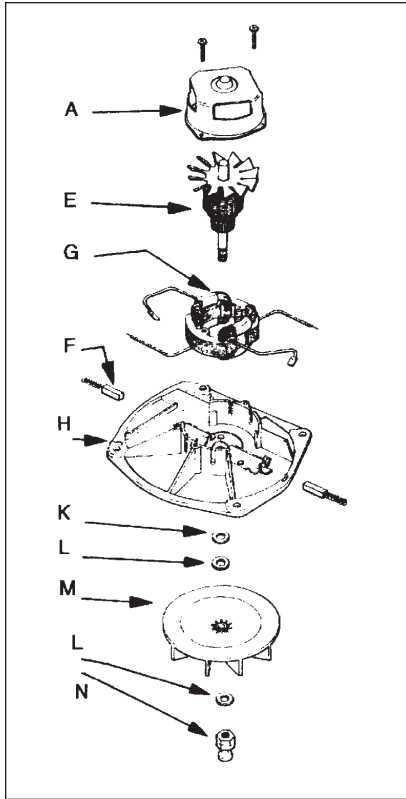

EUREKA Original & Replacement

SANITAIRE Model SC684E

Original & Replacement **EUREKA**

SANITAIRE Model SC684E

KEY	PART NO.	DESCRIPTION	KEY	PART NO.	DESCRIPTION
1	E-54314-2	Hood & Graphic Ass'y	41	E-13236-1	**Disturbulator Tube
2	E-26833-1	Adjustment Knob	42	E-53158	**Lock Nut
3	E-53143	Shoulder Screw	43	E-53184	**Klipring
4	E-53122	Strain Relief Bushing	44	E-25937	**Shaft
5	E-38218-1	Bushing Bracket	45	E-53066	Cap Cover
6	E-14660-1	Switch Button	45	ER-2050	Cap Covers
7	E-37989	Switch Clip	46	E-25922-1	Bottom Plate Ass'y*
8	E-54151-3	Push Switch	47	E-46538	*Foam Tape
9	E-53214-1	Wire Nut	48	E-53574-1	Cord Retainer Set
9	SS-3270	Wire Nut	48	ER-7050	Cord Retainer (Upper)
10	E-53238-14	Screw	48	ER-7051	Cord Retainer (Lower)
11	E-53238-13	Motor Mounting Screw	49	E-25329-20	Upper Handle Ass'y**
12	E-53366-8	Motor Ass'y	50	E-35293-8	** Handle Grip
13	E-38067	Separator Ass'y	50	NLA	Handle Grip Red
14	E-54177	Wire & Terminal Ass'y	51	E-53077	Spring
15	E-30517	Motor Mounting Gasket	52	E-53198-1	Screw & Nut Ass'y
15	ER-7600	Motor Mounting Gasket	52	ER-7700	Screw & Nut Ass'y
16	E-24834A-1	Foot Pedal	53	E-57751-1	Lower Handle Tube
16	ER-7300	Foot Pedal	54	E-52370-12	Cord 50', 3 Wire
17	E-53097	Foot Pedal Spring	54	ER-3050-3	Cord 50', 3 Wire Black
18	E-53238-14	Clamp Screw	54	ER-3050-1	Cord 50', 3 Wire White
19	E-53140	Clamp & Screw Ass'y	55	E-53228-2	Screw
20	E-36263	Wheel Cover	56	E-53198-1	Screw & Nut Ass'y
21	E-37034	Adapter Retainer	56	ER-7700	Screw & Nut Ass'y
22	E-53238-11	Screw	57	E-38183-1	Handle Socket Ass'y
23	E-57900-2	Base Ass'y*	57	ER-7000	Handle Socket Ass'y
	E-24964A	Cam R.H.*	58	E-53213-5	Nut
	E-24965A	Cam L.H.*	59	E-53145	Bolt
	E-53118	Rivet - Cam*	60	E-53238-13	Screw
	E-53133	Washer*	61	E-36439	Handle Socket Shield
24	E-53215-4	Screw	62	E-47722	Spring
25	E-26296-9	Furniture Guard	62	FA-1600	Spring
25	ER-7400	Furniture Guard Clear	63	E-30599D-10	Bag Clip
27	E-53121	Pushnut	63	ER-1600	Bag Clip W/Spring
28	E-37183	Rear Axle	64	E-54174-1	Bag Adapter Ass'y*
29	E-53110	Wheel Washer		E-48282	Gasket*
30	E-53201	Axle Clamp		E-48748	Washer*
31	E-53238-11	Screw	64	ER-1620	Bag Adapter Ass'y
32	E-35947A	Front Axle	65	E-53350-1	Brushroll, Wood Hex End
33	E-35858-2	Rear Wheel	65	E-53272	Brushroll, VGI Hex End
34	E-53076-2	Axle Spring			W/Ball Bearings
35	E-35859-1	Front Wheel	65	E-53270	Brushroll, Hex End**
36	E-30563	Belt			VGI W/Ball Bearing
36	E-52100	Belt 2 Pk	65	ER-2002	Brushroll, Wood
36	ER-1000	Belt (ESSCO)			Hex End
36	ER-1010	Belt	65	ER-2004	Brushroll, Wood
37	E-52282-4	**Bristle Strip Pair			All Brush Hex End
37	ER-2210	Bristle Strip Pair	66	E-53354-3	Cloth Bag, Dump With
38	E-49899	**Felt Washer			Latch Coupling & Slide Red
39	E-53079	**Bearing Retainer	66	ER-1242	Cloth Bag, Dump With
40	E-53064	**Disturbulator Cap			Latch Coupling
					And Slide Red