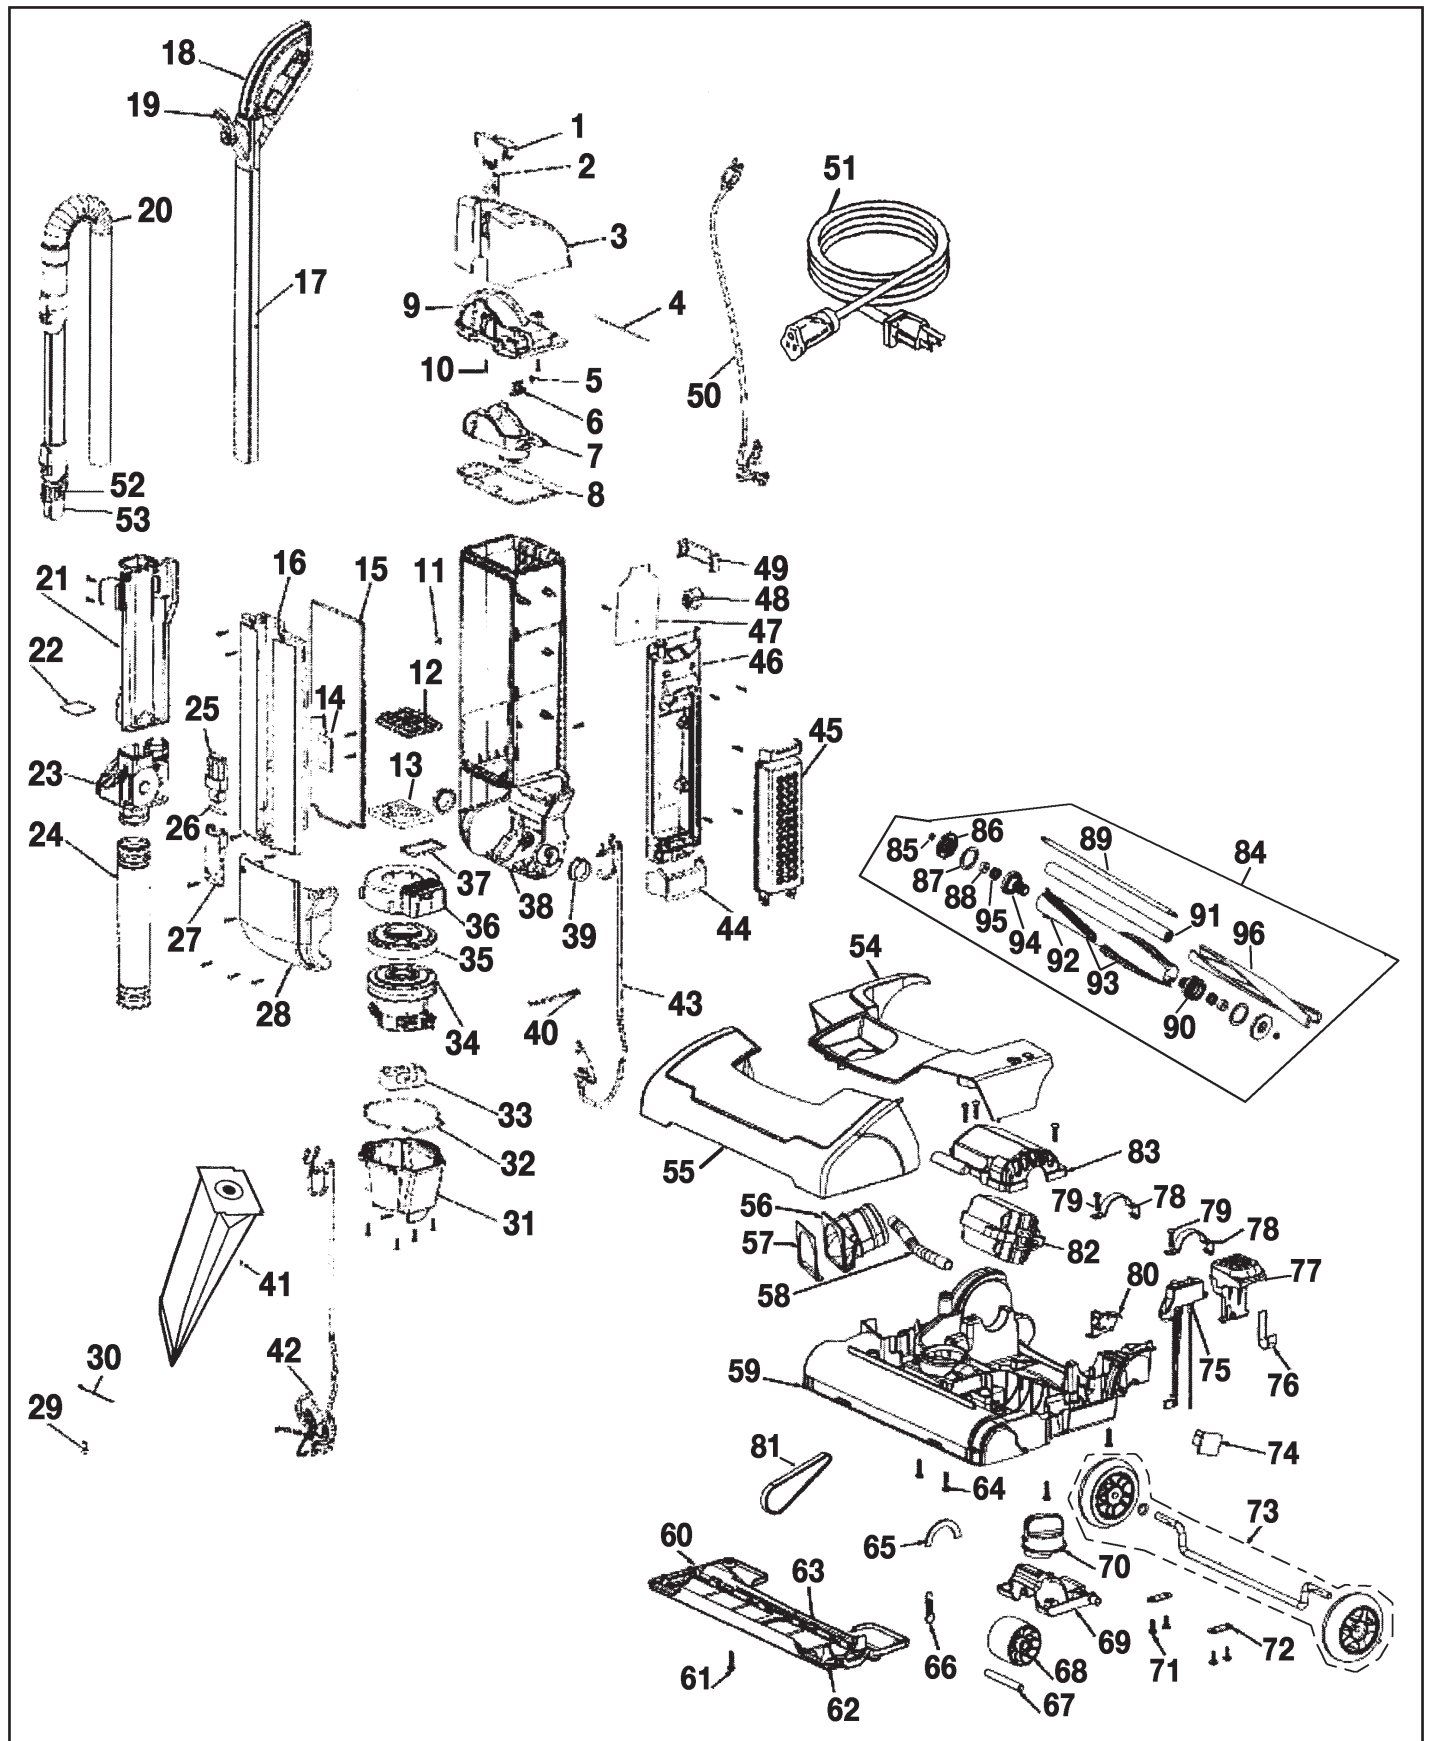

EUREKA Original & Replacement

DURALUX

Model SC9150A, SC9180A

Original & Replacement **EUREKA**

DURALUX Model SC9150A, SC9180A

KEY	PART NO.	DESCRIPTION	KEY	PART NO.	DESCRIPTION
1	E-77281-355N	Latch - Top Cover	49	E-77744-355N	Handle - Carry Rear
2	E-77528A	Spring - Top Cover	50	E-78295	Motor To Handle Cord
3	E-77273-308N	Top Cover	51	E-76224	Extension Cord
4	E-77844	Hinge Pin - Top Cover	52	E-77853	Dust Brush SC9180
5	E-63867	Spring Package	53	E-77856-355N	Wand Tip SC9180
6	E-77282-355N	Lever - Bag In Place		E-78742SV	Hardware Package (Not Shown)
7	E-77270-355N	Inlet - Bag	54	E-63862	Hood Assembly
8	E-77274	Gasket - Top Cover	55	E-63863	Front Cover
9	E-77271-355N	Inlet - Cover	56	E-77134A-119N	Adapter - Base
10	E-53238-27	Screw Package	57	E-77130	Gasket - Adapter
11	E-60160	Screw Package	58	E-77822	Tube - Cooling
12	E-77480-355N	Grill - Pre-Motor Filter	59	E-63857	Base Assembly
13	E-77883	Secondary Filter	60	E-77118	Bottom Plate
14	E-77495	Clamp - Plate	61	E-54669-6	Screw Package
15	E-77289	Gasket - Front Cover	62	E-78580	Gasket - Soleplate
16	E-77267-308N	Cover - Front	63	E-78907	Gasket - Soleplate Rear
17	E-77290	Tube - Handle	64	E-53238-27	Screw Package
18	E-63866	Upper Handle Assembly	65	E-77129	Felt - Soleplate
19	E-77292-355N	Quick Cord Release	66	E-54943	Spring
20	E-63864	Hose & Wand Assembly SC9180	67	E-77411	Front Axle
21	E-79066	Dirt Tube SC9150	68	E-77117-355N	Front Wheel
21	E-77275-355N	Dirt Tube SC9180	69	E-77116-355N	Wheel - Carriage
22	E-78310	Gasket - Dirt Tube	70	E-77114-380N	Knob - Height Adjustment
23	E-77125	Valve Assembly SC9180	71	E-53238-11	Screw Package
24	E-70051-380N	Hose - Connector	72	E-53201	Axle Clamp
25	E-77284-355N	Adapter - Lower Cord Hook	73	E-63860	Rear Wheel & Axle Assembly
26	E-77529	Shaft - Cord Hook	74	E-78652A	Vulcanized Paper - Micros
27	E-77283-355N	Lower Cord Hook	75	E-72401	Circuit Protector
28	E-77266-308N	Motor Cover		E-78290SV	Retainer Assembly (Not Shown)
29	SS-3270	Wire Nut	76	E-77136	Spring - Handle Release
30	E-46713-5	Cable Tie	77	E-77135-380N	Handle Release Pedal
31	E-77283-313N	Shroud - Motor	78	E-77140	Clamp - Motor
32	E-77818	Gasket - Motor Shroud	79	E-53238-27	Screw Package
33	E-77295A	Grommet - Suction Motor	80	E-59397-7	Micro Switch & Bracket
34	E-63865	Motor Assembly	81	E-77133	Belt - Poly V
35	E-77288-316N	Gasket - Motor Can	82	E-63861	Brushroll Motor
36	E-77287-119N	Shroud - Motor Cover	83	E-77132-119N	Cover - Brushroll Motor
37	E-78129	Gasket - Cover Motor Shroud	84	E-63858	Brushroll
38	E-78261-4	Rear Housing Assembly SC9150	85	E-53158	Lock Nut
38	E-78261-1	Rear Housing Assembly SC9180	86	E-76995	End Cap
39	E-77141-119N	Bushing	87	E-77124	Washer
40	E-39252-19	Thermostat & Terminal Assembly	88	E-53114	Brushroll Bearing
41	E-63262	Paper Bag Style SD 5 Pk	89	E-76994	Brushroll Shaft
42	E-77527	Jumper Cord- Upper	90	E-76993	Pulley
43	E-77530	Jumper Cord - Motor	91	E-76992	Inner Tube
44	E-77291-355N	Shroud Cover	92	E-76991	Brushroll Core
45	E-68910	HEPA Filter	93	E-63859	Brush Strips
46	E-77286-355N	Shroud	94	E-76996	Bearing Retainer
47	E-78117	Vulcanized Paper	95	E-53115	Tolerance Ring
48	E-77816-1	Rocker Switch	96	E-78749	Foam Strip