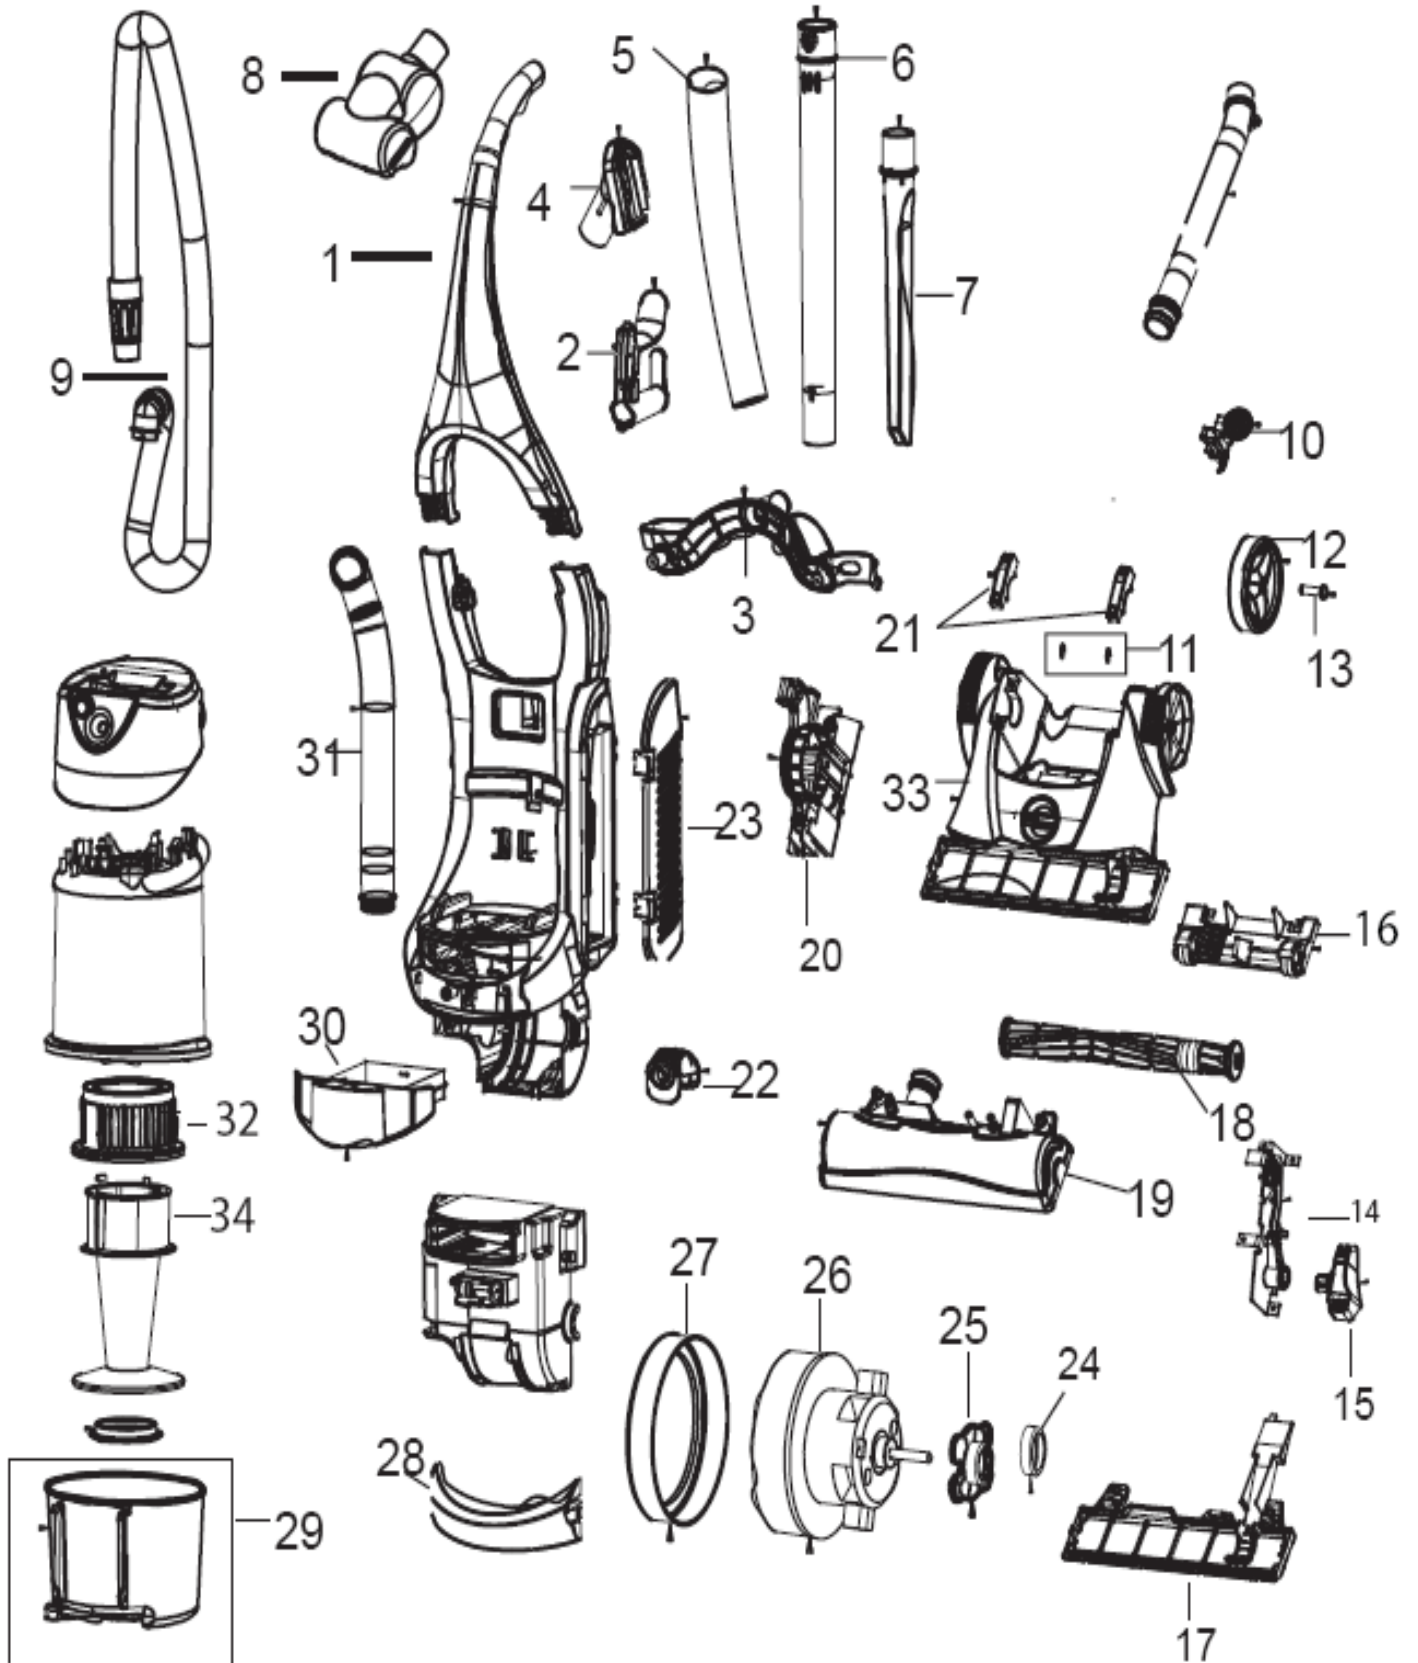

Velocity™ Total Floors Vacuum

Model 3990, 6393

**Velocity™ Total Floors Vacuum**

Model 3990, 6393

KEY PART NO	DESCRIPTION
1	B-203-2368 HANDLE ASSY- BLACK INFUSION
1	B-203-2369 HANDLE ASSY- GALAPAGOS GREEN
1	B-203-2370 HANDLE ASSY- INCREDIBLE
1	B-203-2371 HANDLE ASSY- TITANIUM
2	B-203-2307 HOSE AND CORD WRAP- UPPER
3	B-203-2306 HOSE AND CORD CLIP- MIDDLE
4	B-203-1228 UPHOLSTERY TOOL
5	B-203-2303 CURVED WAND
6	B-203-1022 EXTENSION WAND
7	B-203-1063 CREVICE TOOL
8	B-203-2302 TURBOBRUSH
9	B-203-2304 TWIST N SNAP HOSE
10	B-203-2347 LEVER RELEASE
11	B-203-2376 E-RINGS
12	B-203-2346 WHEEL
13	B-203-2349 SHAFT WHEEL
14	B-203-2354 BELT DISENGAGER ASSY.
15	B-203-2355 BELT DISENGAGER PEDAL
16	B-203-2352 HEIGHT ADJ. ASSY.
17	B-203-2375 ACCESS PLATE
18	B-203-2305 ROLLER BRUSH
19	B-203-2357 CASE DRUM ASSY.W/ BUMPER
20	B-203-2353 HEIGHT ADJ. LEVER
21	B-203-2350 NECK BRUSH
22	B-203-2308 HOSE CLIP (LOWER)
23	B-203-2317 POST MOTOR FILTER GRILLE
24	B-203-2325 MOTOR CUSHION B
25	B-203-2324 MOTOR SUPPORT
26	B-203-2320 MOTOR- FAN AC
27	B-203-2323 MOTOR CUSHION F
28	B-203-2334 WINDOW LAMP
29	B-203-2333 DIRT CUP ASSY- GALAPAGOS GREEN
29	B-203-2332 DIRT CUP ASSY- SMOKY BLUE
30	B-203-2335 PRE-MOTOR FILTER TRAY
31	B-203-2358 CONNECTOR HOSE
32	B-203-2388 UPPER LOUVERS
33	B-203-2342 COVER BRUSH- BLACK INFUSION
33	B-203-2343 COVER BRUSH- GALAPAGOS GREEN
33	B-203-2344 COVER BRUSH- INCREDIBLE
33	B-203-2345 COVER BRUSH- TITANIUM
34	B-203-2372 INNER CYCLONE
XX	B-3290 PREMOTOR FOAM FILTER- STYLE 14
XX	B-3091 HEPA POST MOTOR FILTER - STYLE 8/14
XX	B-32074 STYLE7/9/10/12/14 BELT
XX	B-203-1003 SCREWS
XX	B-203-2312 USER'S GUIDE
XX	B-203-1297 HEADLIGHT
XX	B-203-2319 POWER CORD